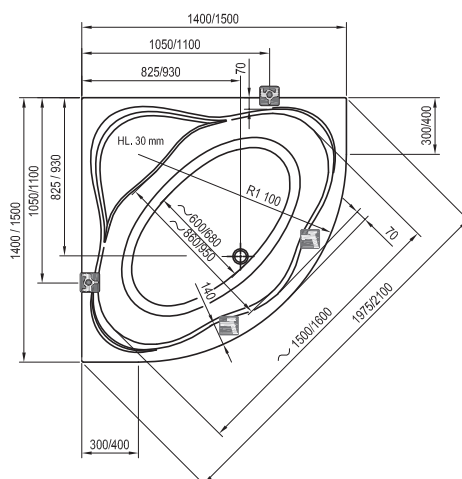

Bathtub colour

WHITE

Panel colour

WHITE

Order No.	BATHTUB	Dimensions (mm)	Size of packaging (cm)	Gross weight (kg)	Price excl. VAT	Price incl. VAT
C651000000	Bathtub NEW DAY 140x140 snowwhite	1400x1400x475	141x141x50	29,0	-	-
C661000000	Bathtub NEW DAY 150x150 snowwhite	1500x1500x475	151x151x50	33,5	-	-

Order No.	PANELS AND SUPPORTS	Dimensions (mm)	Size of packaging (cm)	Gross weight (kg)	Price excl. VAT	Price incl. VAT
CY65000000	Support for bathtub NEW DAY, GENTIANA	88x11x5	88x11x5	6,4	-	-
CZF1000A00	Panel A NEW DAY, GENTIANA 140 cm snowwhite	5x55x58	5x55x58	7,0	-	-
CZG1000A00	Panel A NEW DAY, GENTIANA 150 cm snowwhite	5x59x58	5x59x58	7,1	-	-
B26500000N	Panelkit NEW DAY, GENTIANA	55x11x5	55x11x5	1,7	-	-

Order No.	RECOMMENDED PRODUCTS	Dimensions (mm)	Size of packaging (cm)	Gross weight (kg)	Price excl. VAT	Price incl. VAT
X01440	Bathtub overflow filler 570 C-C S/R chrome	---	15x11x39	0,8	-	-
X01507	Bathtub waste set 570 B S/R chrome	---	38x8,5x14,5	0,8	-	-
X01377	Bathtub waste set 570 C-C R/R chrome	---	14x8x38	0,7	-	-
X01305	Bathtub waste set 570 B R/R chrome	---	14x8x38	0,8	-	-

140 / 150 cm
140 / 150 cm