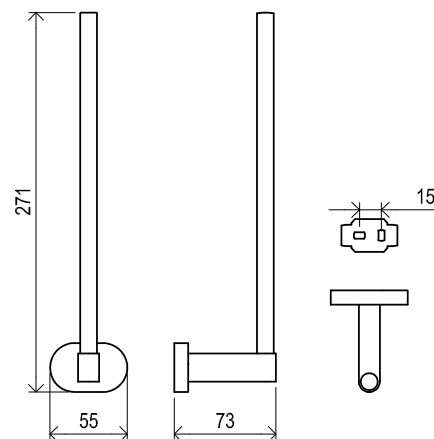

Order No.	Type	Design	Size of packaging (cm)	Gross weight (kg)	Price excl. VAT	Price incl. VAT
X07P318	CR 420.00 Toilet paper holder	chrome	8x6,5x29	0,3	-	-

Products are as standard delivered within 14 days.