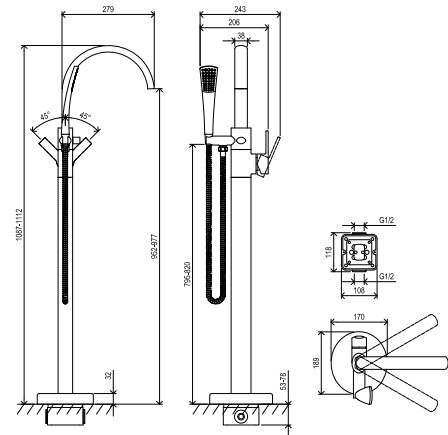

Order No.	Type	Design	Flow rate	Size of packaging (cm)	Gross weight (kg)	Price excl. VAT	Price incl. VAT
X070059	FM 080.00 Floor mounted bathtub faucet	chrome	16/12	95,5x48,5x14	9,5	-	-

EASYCLEAN

EASYTWIST

DIVERTER LOCKING