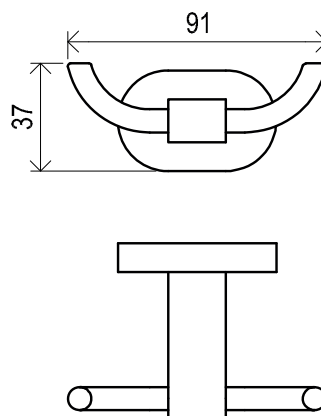

Order No.	Type	Design	Size of packaging (cm)	Gross weight (kg)	Price excl. VAT	Price incl. VAT
X07P186	CR 100.00 Double hook	chrome	11x11x6	0,3	-	-