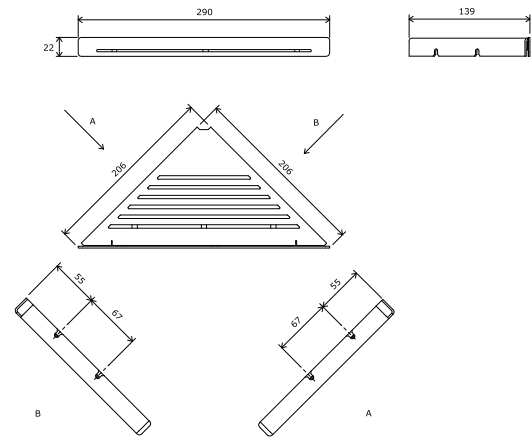

Order No.	Type	Design	Size of packaging (cm)	Gross weight (kg)	Price excl. VAT	Price incl. VAT
X07P575	Shelf Slim S	black/chrome	29x11x4	0,4	-	-
X07P577	Shelf Slim S	satın/chrome	29x11x4	0,4	-	-