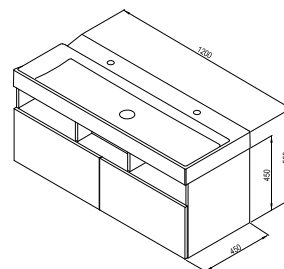

Order No.	Type	Dimensions (mm)	Size of packaging (cm)	Gross weight (kg)	Price excl. VAT	Price incl. VAT
X000001053	SD Natural 1200 white	1200x450x450	126x51x51	60,0	-	-