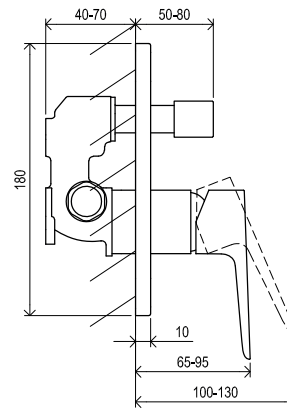

Order No.	Type	Design	Flow rate	Size of packaging (cm)	Gross weight (kg)	Price excl. VAT	Price incl. VAT
X070088	CL 065.00 Concealed faucet with diverter for R-box	chrome	20/20	21,5x18,5x10	1,8	-	-
X070052	RB 070.50 R-box for 065.00, 066.00	-		16x12x12	1,2	-	-