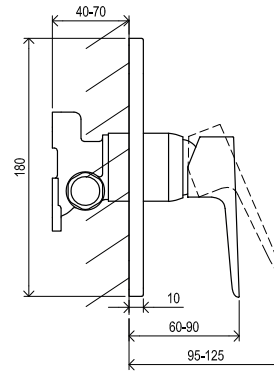

Order No.	Type	Design	Flow rate	Size of packaging (cm)	Gross weight (kg)	Price excl. VAT	Price incl. VAT
X070089	CL 066.00 Concealed faucet without diverter for R-box	chrome	20	21,5x18,5x10	1,5	-	-
X070052	RB 070.50 R-box for 065.00, 066.00	-		16x12x12	1,2	-	-

Flow rate values: CL 065 top/bottom outlet.
Flow rate is stated in l/min at a pressure of 0.3 MPa. Products are as standard delivered within 14 days.