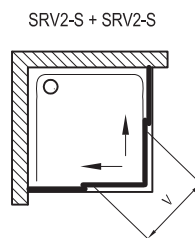

Supernova SRV2-S + SRV2-S

Design

Standard panelling

Atypical panelling

Height
1950 mm

Extension and connecting profiles

Order No.	Type	Frame	Product dimensions (mm)	Size of packaging (cm)	Gross weight (kg)	Price excl. VAT	Price incl. VAT
E7788011195021	NPS 195	white	23x26x1950	2x3x195	0,4	-	-
E7788013195021	NPS 195	black	23x26x1950	2x3x195	0,4	-	-
E778801U195021	NPS 195	satın	23x26x1950	2x3x195	0,4	-	-
E119500021	Aluminium profile T 195 white	white	68x60x1950	7x7x199	1,9	-	-
E11950002U	Aluminium profile T 195 satin	satın	68x60x1950	7x7x199	1,9	-	-