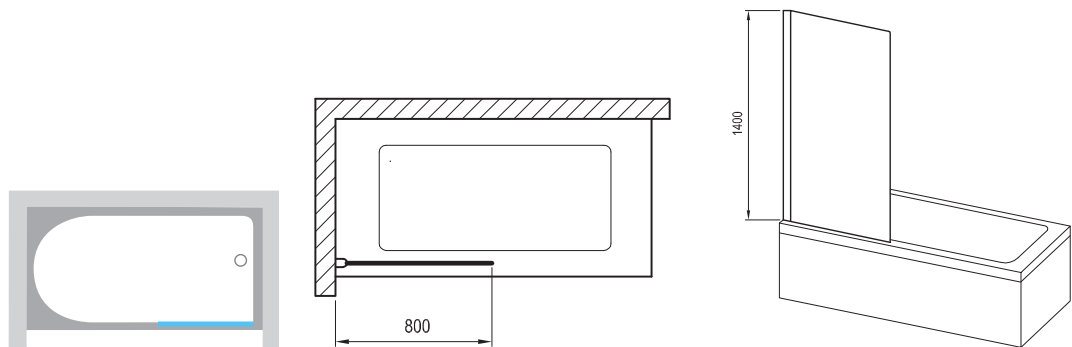

GLASS THICKNESS

L/R OPTION 180°

GLASS PROTECTION ANTICALC

PVS1

Design

BRIGHT ALU

SATIN

WHITE

BLACK

Standard panelling

TRANSPARENT

Atypical panelling

MATELUX

MATRIX

GRAPE

Height
1400 mm

Order No.	Type	Frame	Panelling	Product dimensions (mm)	Size of packaging (cm)	Gross weight (kg)	Price excl. VAT	Price incl. VAT
79840100Z1	PVS1 - 80	white	transparent	800	77x4x152	19,4	-	-
79840C00Z1	PVS1 - 80	bright alu	transparent	800	77x4x152	19,4	-	-
79840U00Z1	PVS1 - 80	satın	transparent	800	77x4x152	19,4	-	-
79840300Z1	PVS1 - 80	black	transparent	800	77x4x152	19,4	-	-

Products are as standard delivered within 14 days.