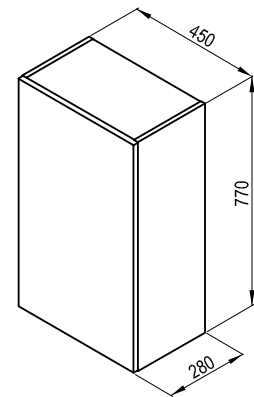

Order No.	Type	Dimensions (mm)	Size of packaging (cm)	Gross weight (kg)	Price excl. VAT	Price incl. VAT
X000001054	SB Natural 450 white	450x260x770	51x83x34	12,0	-	-