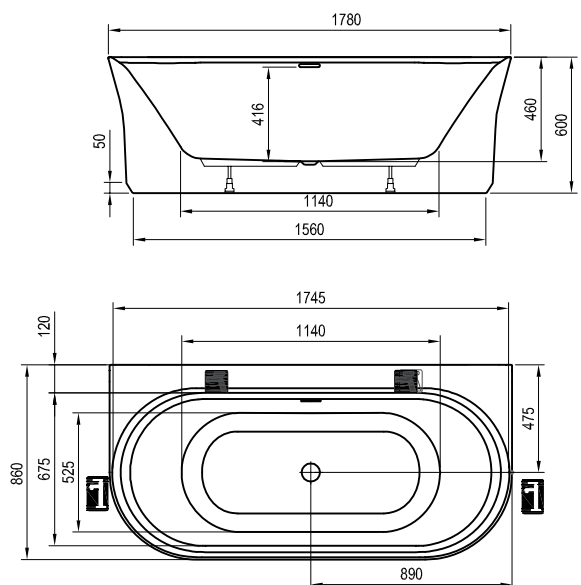

Ypsilon Wall

Bathtub colour

Order No.	BATHTUB	Dimensions (mm)	Size of packaging (cm)	Gross weight (kg)	Price excl. VAT	Price incl. VAT
XC00100028	Bathtub YPSILON Wall 1780x860 snowwhite freestanding	1780x860x600	178x82x61	52,0	-	-
XC00100035	Bathtub YPSILON Wall 1780x860 snowwhite/black overflow freestanding	1780x860x600	178x82x61	52,0	-	-

Order No.	RECOMMENDED PRODUCTS	Dimensions (mm)	Size of packaging (cm)	Gross weight (kg)	Price excl. VAT	Price incl. VAT
X070059	FM 080.00 Floor mounted bathtub faucet	---	95,5x48,5x14	9,5	-	-
X070101	CR 080.00 Floor mounted bathtub faucet Chrome	---	103x42x23	10,0	-	-
X070079	FM 081.00 Floor mounted bathtub faucet	---	103x42x23	10,1	-	-

Warranty: 10 years – The warranty is contingent on the buyer using original RAVAK supports (legs) intended for the given type of bathtub in accordance with the assembly manual. Products are as standard delivered within 14 days.