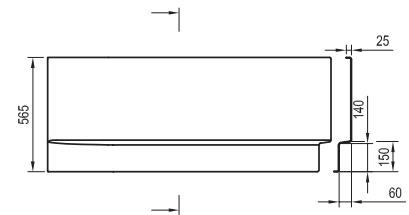

240l
300l
VOLUME

31kg
36kg
WEIGHT

10
10-YEAR
WARRANTY

Bathtub colour

WHITE

Panel colour

WHITE

Order No.	BATHTUB	Dimensions (mm)	Size of packaging (cm)	Gross weight (kg)	Price excl. VAT	Price incl. VAT
CF01000000	Bathtub GENTIANA 140x140 snowwhite	1400x1400x460	141x141x50	31,0	-	-
CG01000000	Bathtub GENTIANA 150x150 snowwhite	1500x1500x460	151x151x50	35,5	-	-

Order No.	PANELS AND SUPPORTS	Dimensions (mm)	Size of packaging (cm)	Gross weight (kg)	Price excl. VAT	Price incl. VAT
CY65000000	Support for bathtub NEW DAY, GENTIANA	88x11x5	88x11x5	6,4	-	-
CZF1000A0	Panel A NEW DAY, GENTIANA 140 cm snowwhite	5x55x58	5x55x58	7,0	-	-
CZG1000A0	Panel A NEW DAY, GENTIANA 150 cm snowwhite	5x59x58	5x59x58	7,1	-	-
B26500000N	Panelkit NEW DAY, GENTIANA	55x11x5	55x11x5	1,7	-	-

Order No.	RECOMMENDED PRODUCTS	Dimensions (mm)	Size of packaging (cm)	Gross weight (kg)	Price excl. VAT	Price incl. VAT
X01440	Bathtub overflow filler 570 C-C S/R chrome	---	15x11x39	0,8	-	-
X01507	Bathtub waste set 570 B S/R chrome	---	38x8,5x14,5	0,8	-	-
X01377	Bathtub waste set 570 C-C R/R chrome	---	14x8x38	0,7	-	-
X01305	Bathtub waste set 570 B R/R chrome	---	14x8x38	0,8	-	-

140 / 150 cm
140 / 150 cm

Warranty: 10 years – The warranty is contingent on the buyer using original RAVAK supports (legs) intended for the given type of bathtub in accordance with the assembly manual. Products are as standard delivered within 14 days.