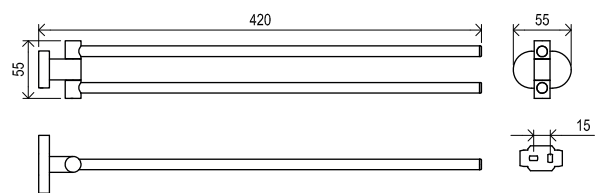

Order No.	Type	Design	Size of packaging (cm)	Gross weight (kg)	Price excl. VAT	Price incl. VAT
X07P319	CR 340.00 Swivel towel holder with 2 bars	chrome	7x7x45	0,4	-	-