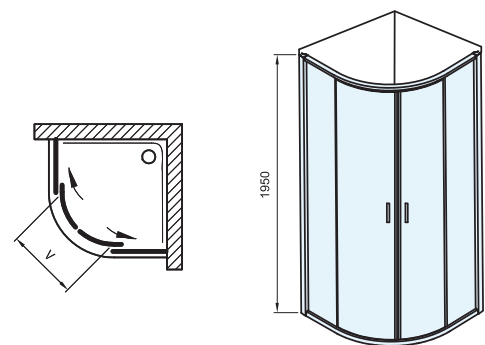

5-YEAR WARRANTY

GLASS THICKNESS

TILTING GLASS

GLASS PROTECTION ANTICALC

Blix Slim BLSCP4

Design

BRIGHT ALU

BLACK

Standard panelling

TRANSPARENT

Height
1950 mm

Order No.	Type	Frame	Panelling	Product dimensions (mm)	„V“ entrance (mm)	Size of packaging (cm)	Gross weight (kg)	Price excl. VAT	Price incl. VAT
X3BM40300Z1	BLSCP4 - 80	black	transparent	786-800 x 786-800	485	54x22x197	45,0	-	-
X3BM40C00Z1	BLSCP4 - 80	bright alu	transparent	786-800 x 786-800	485	54x22x197	45,0	-	-
X3BM70300Z1	BLSCP4 - 90	black	transparent	886-900 x 886x900	485	54x22x197	51,0	-	-
X3BM70C00Z1	BLSCP4 - 90	bright alu	transparent	886-900 x 886x900	485	54x22x197	51,0	-	-

Products are as standard delivered within 14 days.