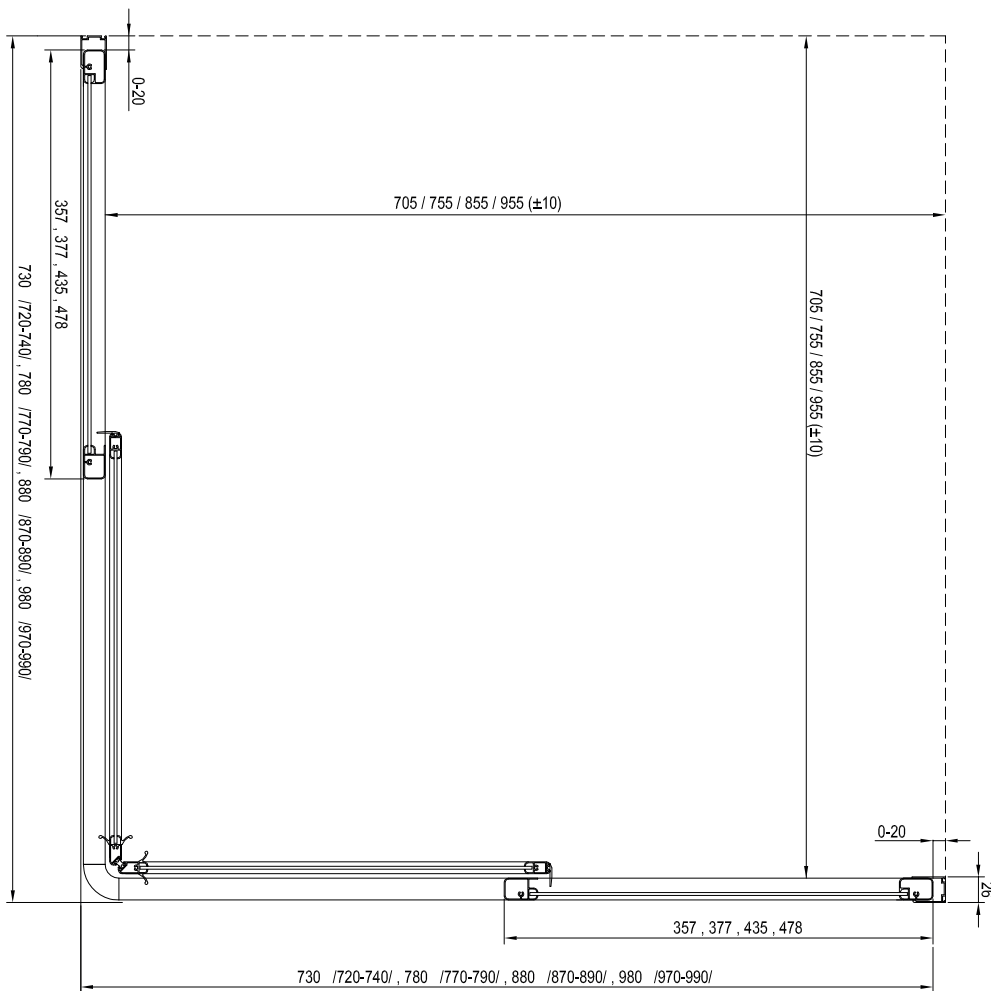

SRV2-S + SRV2-S Structural preparation

Type	Mounting onto a tray * Recommended shower tray size (mm)	Floor mounting ** Recommended size of inclined area (mm)
SRV2 - 75 S + SRV2 - 90 S	750 x 900	705 x 855
SRV2 - 80 S + SRV2 - 80 S	800 x 800	755 x 755
SRV2 - 90 S + SRV2 - 90 S	900 x 900	855 x 855
SRV2 - 100 S + SRV2 - 80 S	1000 x 800	955 x 755
SRV2 - 100 S + SRV2 - 100 S	1000 x 1000	955 x 955
Other combinations	-	In accordance with technical drawings

* The values listed in the table assume the tray is mounted in accordance with the RAVAK assembly manual

** The values in the table apply to the inside edge of the glass.