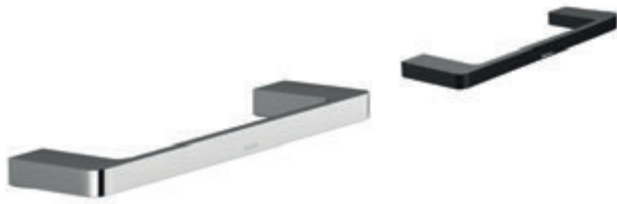

10°

Order No.	Type	Design	Size of packaging (cm)	Gross weight (kg)	Price excl. VAT	Price incl. VAT
X07P324	TD 300.00 Towel bar 25 cm	chrome	11x4,5x26	0,6	-	-
X07P560	TD 300.20 Towel bar, black	black	11x4,5x26	0,6	-	-