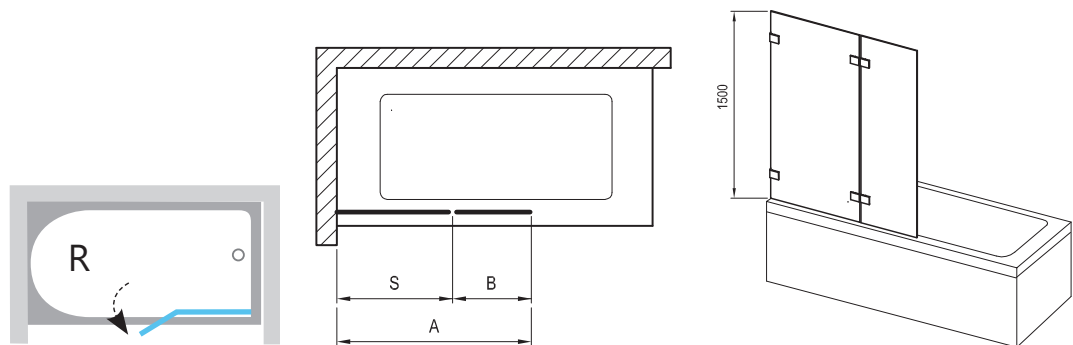

Products are as standard delivered within 14 days.

CVS2 Movable two-piece bath screen

Perfect water-tightness

Practical rotary column

Screen can open both in and out

Elegant and practical

Modern bath screen with a practical outer section that can be moved in or out to facilitate both bathtub access and cleaning.