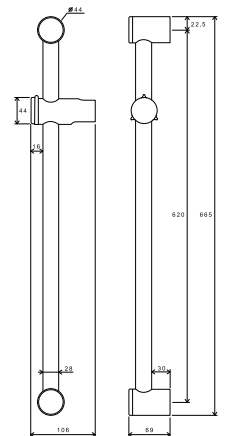

Order No.	Type	Design	Size of packaging (cm)	Gross weight (kg)	Price excl. VAT	Price incl. VAT
X07P012	972.00 Shower bar with sliding shower holder 60 cm	chrome	69,5x12x5,5	0,5	-	-