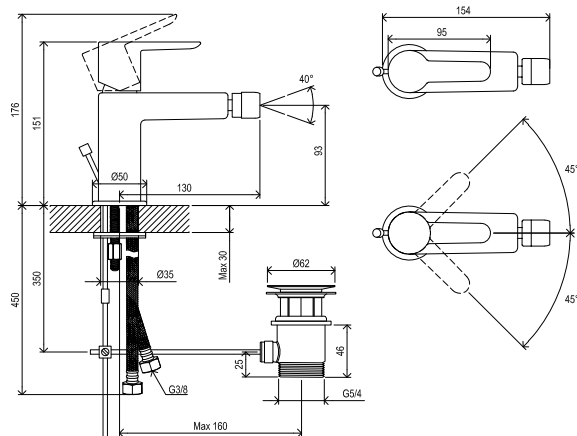

COOLFEEL

Order No.	Type	Design	Flow rate	Size of packaging (cm)	Gross weight (kg)	Price excl. VAT	Price incl. VAT
X070145	PU 032.00 Wall mounted shower faucet	chrome	23	28x22x7,5	1,9	-	-

EASYCLEAN

Order No.	Type	Design	Flow rate	Size of packaging (cm)	Gross weight (kg)	Price excl. VAT	Price incl. VAT
X070144	PU 055.00 Bidet faucet with pop-up waste	chrome	12	28x20x7,5	1,8	-	-