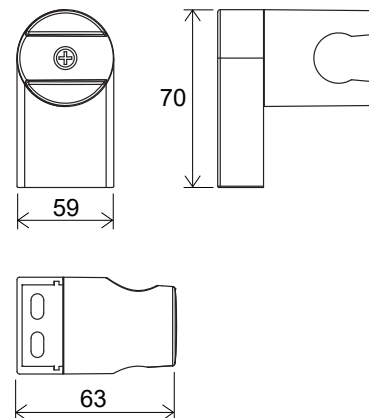

Order No.	Type	Design	Size of packaging (cm)	Gross weight (kg)	Price excl. VAT	Price incl. VAT
X07P206	706.00 Wall mounted outlet with shower holder	chrome	8x7x5,5	0,7	-	-
X07P572	706.20 Wall mounted outlet with shower holder, black	black	8x7x5,5	0,7	-	-