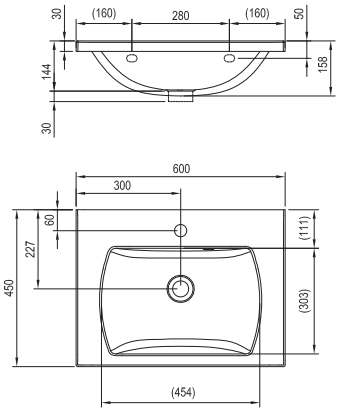

5

5-YEAR
WARRANTY

Classic II

Order No.	Type	Dimensions (mm)	Size of packaging (cm)	Gross weight (kg)	Price excl. VAT	Price incl. VAT
XJX01160003	Washbasin Classic II 600 white with holes	600x450x174	62x19x49	17,6	-	-
XJX01170000	Washbasin Classic II 700 white with holes	700x450x174	62x19x49	19,8	-	-
XJX01180000	Washbasin Classic II 800 white with holes	800x450x174	82x19x49	22,7	-	-
X01437	Washbasin waste plug Click-Clack low chrome	Ø 62x77-92	7x7x11	0,3	-	-
X01373	Washbasin waste plug Click-Clack	Ø 62x104-119	7,5x7,5x14,5	0,4	-	-
X01612	Washbasin waste trap furniture	Ø 70x170-240x210-510	20x9x40	0,3	-	-
X01371	Washbasin waste trap chrome	Ø 50x140-240x360	15x7x36	0,8	-	-