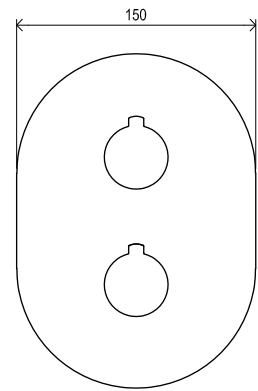

Order No.	Type	Design	Flow rate	Size of packaging (cm)	Gross weight (kg)	Price excl. VAT	Price incl. VAT
X070094	CR 063.00 Thermostatic concealed bath/shower faucet with diverter	chrome	20/20	29x18x17	2,5	-	-