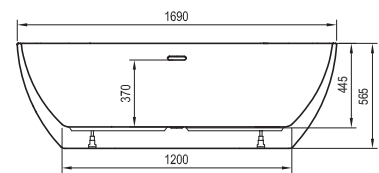

Bathtub colour

Order No.	BATHTUB	Dimensions (mm)	Size of packaging (cm)	Gross weight (kg)	Price excl. VAT	Price incl. VAT
XC00100020	Bathtub FREEDOM O 1690x800 snowwhite freestanding	1690x800x565	178x82x61	47,0	-	-
XC00100032	Bathtub FREEDOM O 1690x800 snowwhite/black overflow freestanding	1690x800x565	178x82x61	47,0	-	-

Order No.	RECOMMENDED PRODUCTS	Dimensions (mm)	Size of packaging (cm)	Gross weight (kg)	Price excl. VAT	Price incl. VAT
X070059	FM 080.00 Floor mounted bathtub faucet	---	95,5x48,5x14	9,5	-	-
X070101	CR 080.00 Floor mounted bathtub faucet Chrome	---	103x42x23	10,0	-	-
X070079	FM 081.00 Floor mounted bathtub faucet	---	103x42x23	10,1	-	-