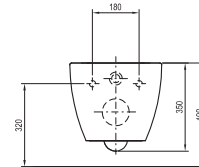

Uni Chrome toilet

Order No.	Type	Dimensions (mm)	Size of packaging (cm)	Gross weight (kg)	Price excl. VAT	Price incl. VAT
X01535	WC Uni Chrome RimOff white	360x510x350	40x40x53	26,0	-	-