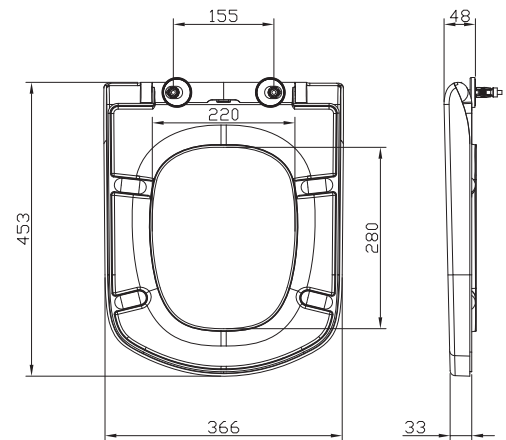

Order No.	Type	Dimensions (mm)	Size of packaging (cm)	Gross weight (kg)	Price excl. VAT	Price incl. VAT
X01673	Toilet seat Classic Slim white	360x453x51	43x38x6	3,2	-	-

Order No.	Type	Dimensions (mm)	Size of packaging (cm)	Gross weight (kg)	Price excl. VAT	Price incl. VAT
X01672	Toilet seat Classic white	366x453x48	43x38x6	2,7	-	-