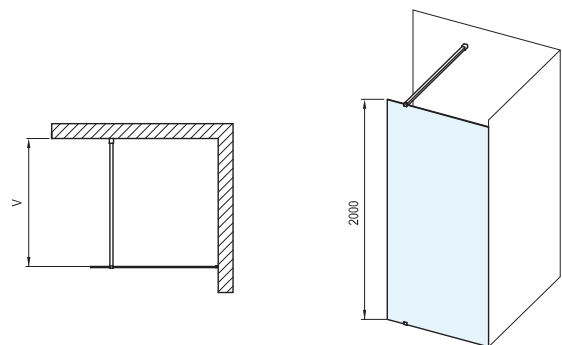

Products are as standard delivered within 14 days.

For a complete product, it is necessary to order a Walk-In glass pane pack separately and a W SET-Wall separately.