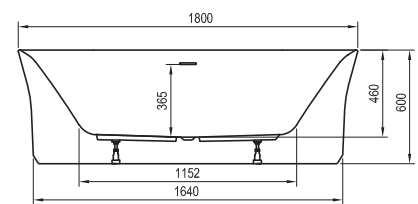

Bathtub colour

Order No.	BATHTUB	Dimensions (mm)	Size of packaging (cm)	Gross weight (kg)	Price excl. VAT	Price incl. VAT
XC00100026	Bathtub YPSILON 1800x800 snowwhite freestanding	1800x800x600	182x82x61	55,0	-	-
XC00100034	Bathtub YPSILON 1800x800 snowwhite/black overflow freestanding	1800x800x600	182x82x61	55,0	-	-

Order No.	RECOMMENDED PRODUCTS	Dimensions (mm)	Size of packaging (cm)	Gross weight (kg)	Price excl. VAT	Price incl. VAT
X070059	FM 080.00 Floor mounted bathtub faucet	---	95,5x48,5x14	9,5	-	-
X070101	CR 080.00 Floor mounted bathtub faucet Chrome	---	103x42x23	10,0	-	-
X070079	FM 081.00 Floor mounted bathtub faucet	---	103x42x23	10,1	-	-