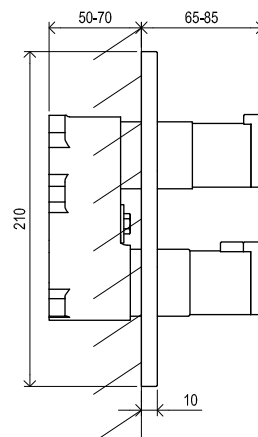

Order No.	Type	Design	Flow rate	Size of packaging (cm)	Gross weight (kg)	Price excl. VAT	Price incl. VAT
X070075	CR 067.00 Thermostatic concealed faucet 3-way for R-box Multi	chrome	16/17/17	29x18x17	2,4	-	-
X070074	RB 071.50 R-Box Multi	-	-	20x12,5x11	1,8	-	-

Flow rate values: CR 063 left/right top outlet. Flow rate values: CR 067 top/side/bottom outlet. Flow rate is stated in l/min at a pressure of 0.3 MPa. Products are as standard delivered within 14 days.