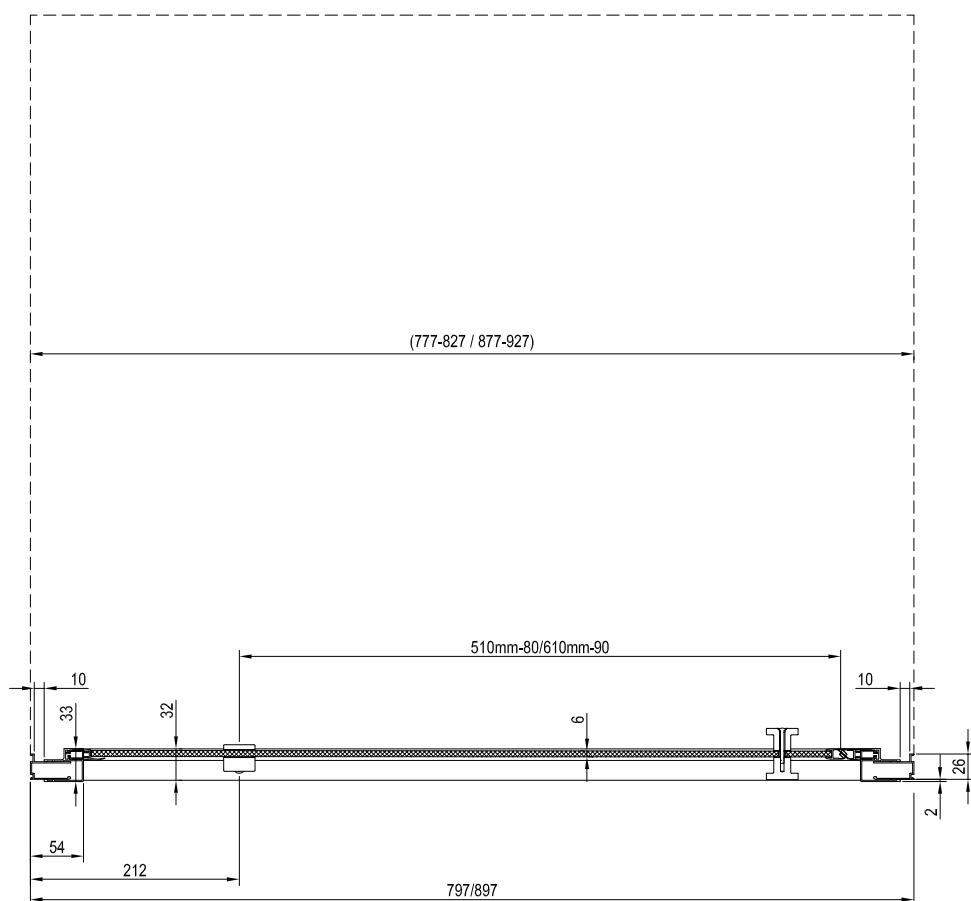

NDOP1

Structural preparation