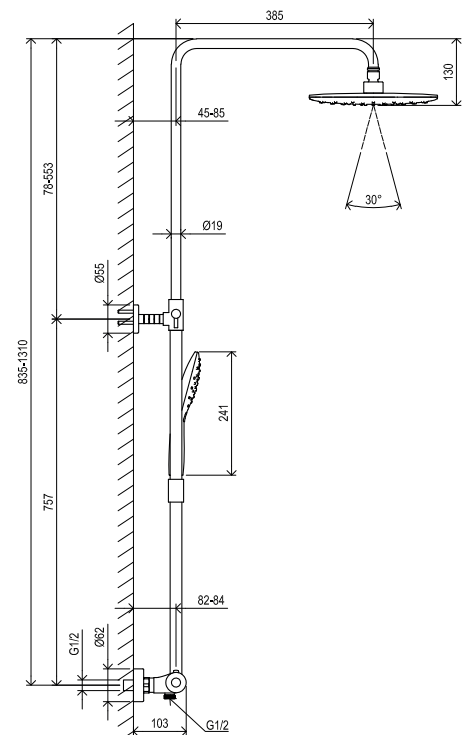

Order No.	Type	Design	Flow rate	Size of packaging (cm)	Gross weight (kg)	Price excl. VAT	Price incl. VAT
X070099	TE 093.00 Shower column Termo 300 with thermostatic faucet and shower set	chrome/white	14/11	104x45x9,5	5,8	-	-
X070164	TE 093.02 Shower column Termo 300 with thermostatic faucet and shower set - chrome	chrome	14/11	104x45x9,5	5,8	-	-

Flow rate values: TE 092 bathtub/head/hand shower. Flow rate values: TE 093 head/hand shower.
Flow rate is stated in l/min at a pressure of 0.3 MPa. Products are as standard delivered within 14 days.