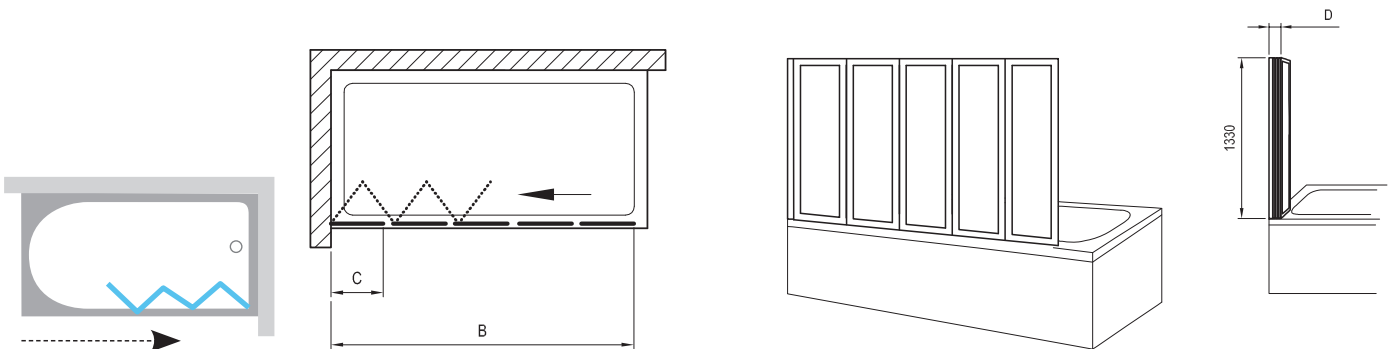

Design

WHITE

Standard panelling

RAIN

Atypical panelling

PEARL

Height
1330 mm

Order No.	Type	Frame	Panelling	Dimensions (mm)			Size of packaging (cm)	Gross weight (kg)	Price excl. VAT	Price incl. VAT
				„B”	„C”	„D”				
794E010041	VS5	white	rain	1135	260	105	28x9x136	8,9	-	-

Products are as standard delivered within 14 days.