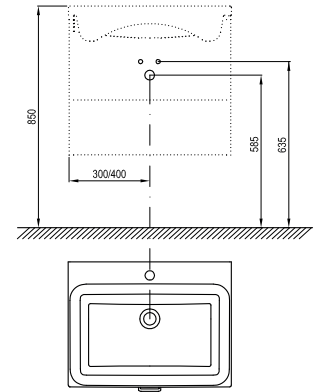

5

5-YEAR
WARRANTY

ANTI-
MOISTURE
FINISH

Design

White gloss

Comfort

Order No.	Type	Dimensions (mm)	Size of packaging (cm)	Gross weight (kg)	Price excl. VAT	Price incl. VAT
X000001377	SD Comfort 600 white/white	600x460x500	64,1x56,1x50,5	27,0	-	-
X000001378	SD Comfort 800 white/white	800x460x500	84,1x56,1x50,5	31,0	-	-
X000001385	Handle Comfort chrome	82x30x69	10x2,5x9	0,2	-	-
XJX01260001	Washbasin Comfort 600 ceramic white	600x465x160	64x50x16	14,7	-	-
XJX01280001	Washbasin Comfort 800 ceramic white	800x465x160	84x50x16	16,7	-	-
X01723	Washbasin waste trap with fixed waste	Ø 70x155-243x245	25,2x18x10	0,6	-	-