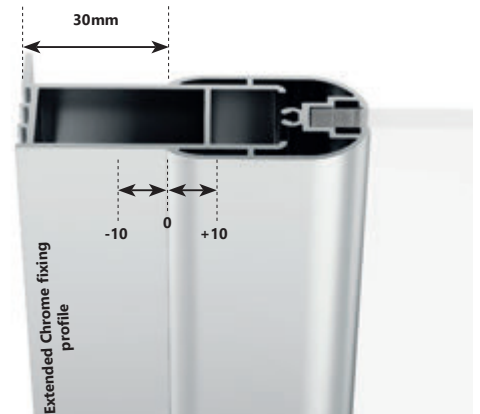

Fixing profiles

Used for affixing the shower enclosure or door to the wall. **Included with every product that requires it.**

Fixing profiles Chrome

Extended fixing profile

A standard fixing profile is included with every Chrome product and allows adjusting (expanding/narrowing) the product by 10 mm.

If you need to expand the product more than that, it is necessary to buy a new, extended fixing profile, which is 20 mm wider and allows extending the product by an extra 20 mm, while retaining the +/- 10 mm adjustability.