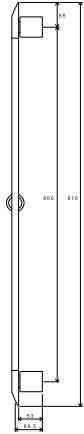

Order No.	Type	Design	Flow rate	Size of packaging (cm)	Gross weight (kg)	Price excl. VAT	Price incl. VAT
X07P177	902.00 Shower set - hand shower Flat M, shower bar 63 cm, hose 150 cm	chrome	13/14/14	70x20x8	1,3	-	-