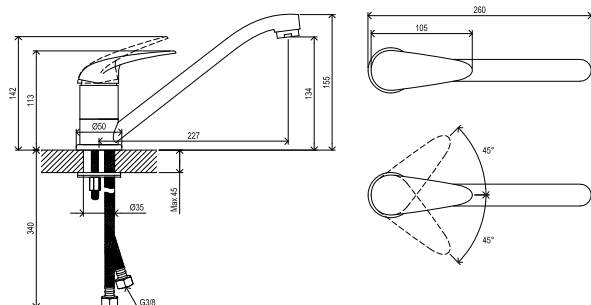

Order No.	Type	Design	Flow rate	Size of packaging (cm)	Gross weight (kg)	Price excl. VAT	Price incl. VAT
X070038	SN 016.00 Sink faucet	chrome	16	36x11,5x6,5	1,0	-	-

Flow rate is stated in l/min at a pressure of 0.3 MPa. Products are as standard delivered within 14 days. Technical drawing for SN 011.00 faucet can be found at www.ravak.com