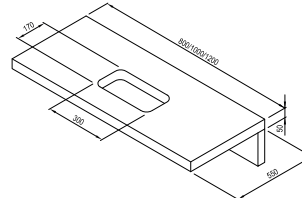

5-YEAR WARRANTY

ANTI-MOISTURE FINISH

Design

White gloss

Walnut veneer

Oak veneer

L + I countertops

Order No.	Type	Dimensions (mm)	Size of packaging (cm)	Gross weight (kg)	Price excl. VAT	Price incl. VAT
X00000830	Countertop L 800 white	800x550x220	85x60x27	20,0	-	-
X00000831	Countertop L 1000 white	1000x550x220	105x60x27	22,5	-	-
X00000832	Countertop L 1200 white	1200x550x220	125x60x27	27,0	-	-
X00000833	Countertop L 800 oak	800x550x220	85x60x27	20,0	-	-
X00000834	Countertop L 1000 oak	1000x550x220	105x60x27	22,5	-	-
X00000835	Countertop L 1200 oak	1200x550x220	125x60x27	27,0	-	-
X00000836	Countertop L 800 walnut	800x550x220	85x60x27	20,0	-	-
X00000837	Countertop L 1000 walnut	1000x550x220	105x60x27	22,5	-	-
X00000838	Countertop L 1200 walnut	1200x550x220	125x60x27	27,0	-	-