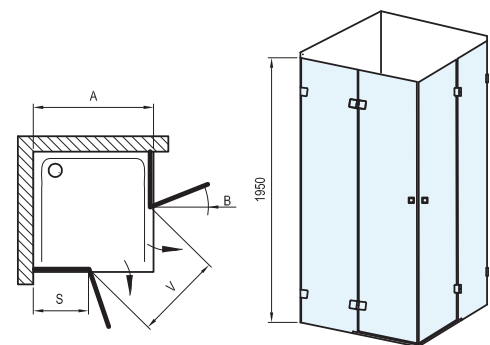

Brilliant BSRV4

Design

Standard panelling

Atypical panelling

Height
1950 mm

Order No.	Type	Frame	Panelling	Dimensions (mm)				Size of packaging (cm)	Gross weight (kg)	Price excl. VAT	Price incl. VAT
				„A“	„B“	„S“	„V“				
1UV44A00Z1	BSRV4 - 80	-	transparent	783-795	554	228	763	69,5x11x201,5	58,4	-	-
D01000A073	○ B SET	chrome	-					9x12x62	6,0	-	-
1UV77A00Z1	BSRV4 - 90	-	transparent	883-895	554	328	763	69,5x11x201,5	66,0	-	-
D01000A073	○ B SET	chrome	-					9x12x62	6,0	-	-
1UVAAA00Z1	BSRV4 - 100	-	transparent	983-995	654	328	905	69,5x11x201,5	71,8	-	-
D01000A074	■ B SET	chrome	-					9x12x62	7,1	-	-

Products are as standard delivered within 14 days.
For a complete product, it is necessary to order a glass pane pack separately and a B SET separately.

○ B SET BSRV4 80/90 =

■ B SET BSRV4 100 =