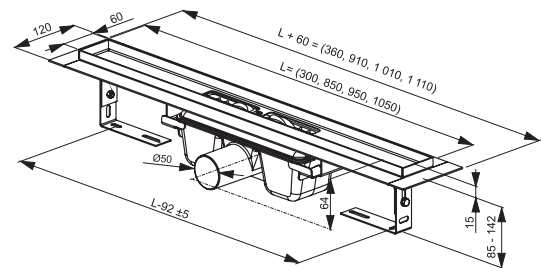

Order No.	Type	Size of packaging (cm)	Gross weight (kg)	Price excl. VAT	Price incl. VAT
X01621	OZ RAVAK Chrome 750 - stainless	82x13,5x17	4,0	-	-
X01427	OZ RAVAK Chrome 850 - stainless	92x17x13	3,9	-	-
X01428	OZ RAVAK Chrome 950 - stainless	103x17x13	4,2	-	-
X01429	OZ RAVAK Chrome 1050 - stainless	112x17x13	4,6	-	-