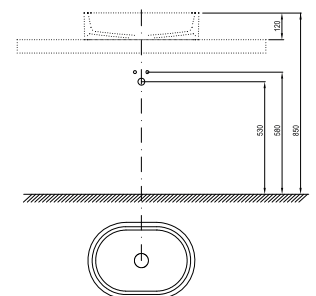

Order No.	Type	Dimensions (mm)	Size of packaging (cm)	Gross weight (kg)	Price excl. VAT	Price incl. VAT
X00000839	Countertop I 800 white	800x550x70	85x60x12	15,0	-	-
X00000840	Countertop I 1000 white	1000x550x70	105x60x12	17,5	-	-
X00000841	Countertop I 1200 white	1200x550x70	125x60x12	19,0	-	-
X00000842	Countertop I 800 oak	800x550x70	85x60x12	15,0	-	-
X00000843	Countertop I 1000 oak	1000x550x70	105x60x12	17,5	-	-
X00000844	Countertop I 1200 oak	1200x550x70	125x60x12	19,0	-	-
X00000845	Countertop I 800 walnut	800x550x70	85x60x12	15,0	-	-
X00000846	Countertop I 1000 walnut	1000x550x70	105x60x12	17,5	-	-
X00000847	Countertop I 1200 walnut	1200x550x70	125x60x12	19,0	-	-

Products are as standard delivered within 14 days.