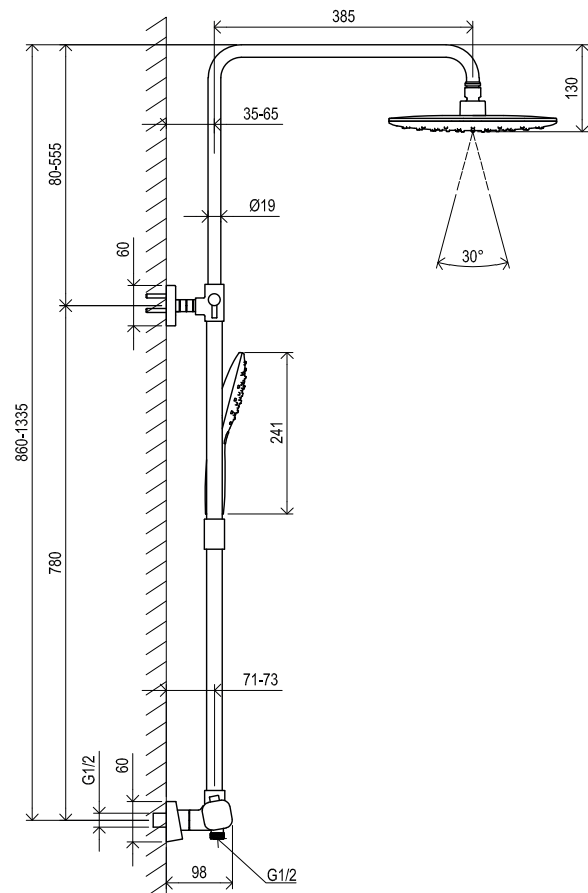

Order No.	Type	Design	Flow rate	Size of packaging (cm)	Gross weight (kg)	Price excl. VAT	Price incl. VAT
X070141	TD F 091.00 Shower column 10° with thermostatic faucet and shower set	chrome	14/11	104x45x10	7,4	-	-
X070160	TD F 091.20 Shower column 10° with thermostatic faucet and shower set, black	black	14/11	104x45x9,5	7,5	-	-

Flow rate values: TD F 091 head/hand shower. Warranty for faucets in black design is 3 years.
Flow rate is stated in l/min at a pressure of 0.3 MPa. Products are as standard delivered within 14 days.