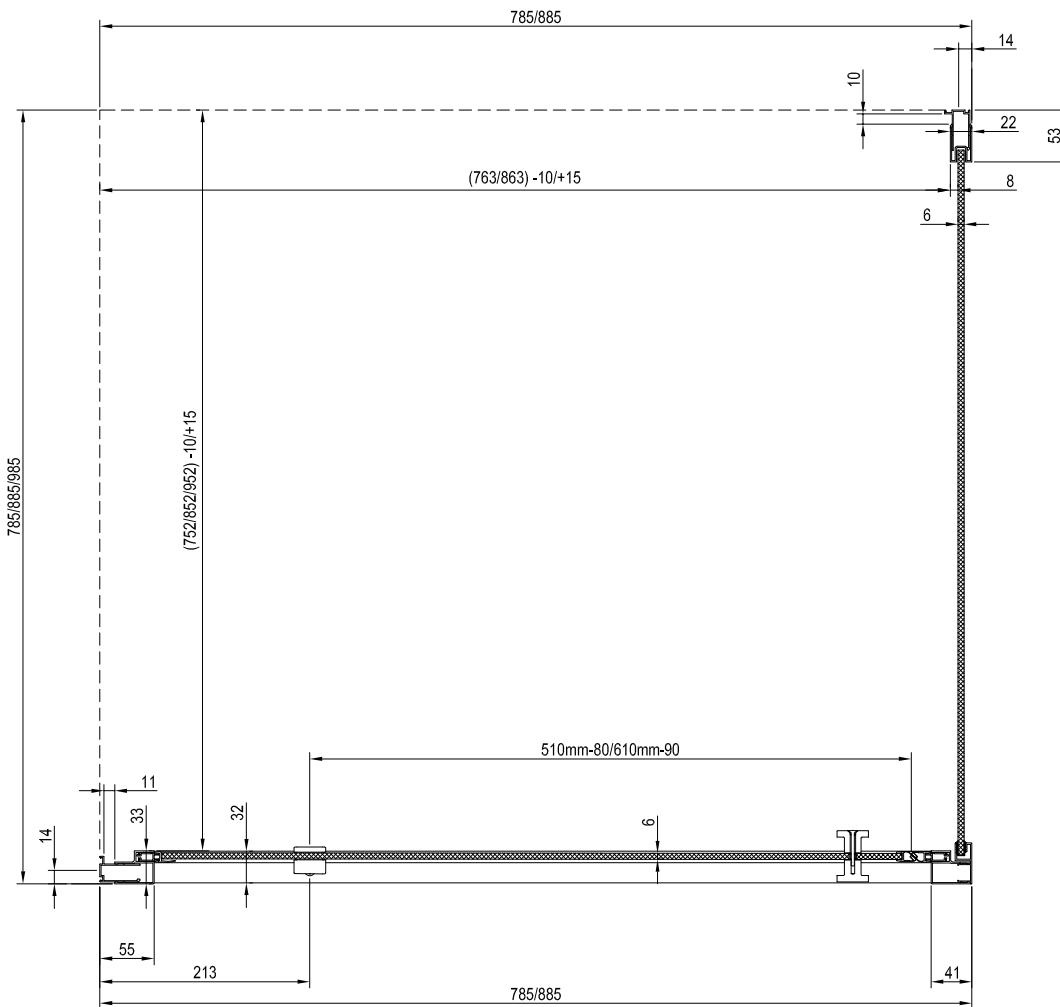

NDOP1 + NPSS Structural preparation

Type	Mounting onto a tray * Recommended shower tray size (mm)	Floor mounting ** Recommended size of inclined area (mm)
NDOP1 - 80 + NPSS - 80	800 x 800	761 x 744
NDOP1 - 90 + NPSS - 90	900 x 900	861 x 844

* The values listed in the table assume the tray is mounted in accordance with the RAVAK assembly manual

** The values in the table apply to the inside edge of the glass.