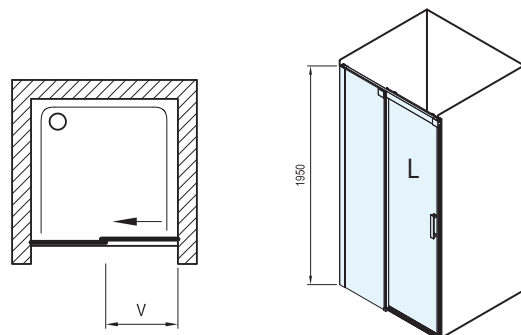

Products are as standard delivered within 14 days.