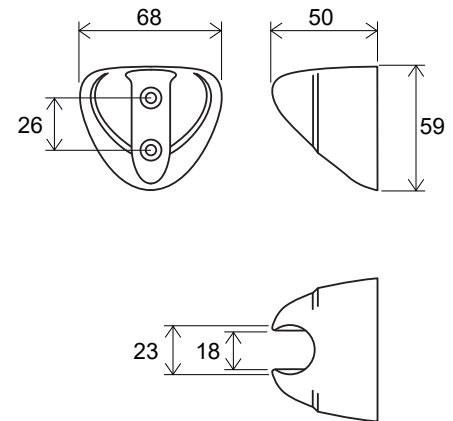

Order No.	Type	Design	Size of packaging (cm)	Gross weight (kg)	Price excl. VAT	Price incl. VAT
X07P010	610.00 Shower holder plastic	chrome	8x5,5x7	0,1	-	-