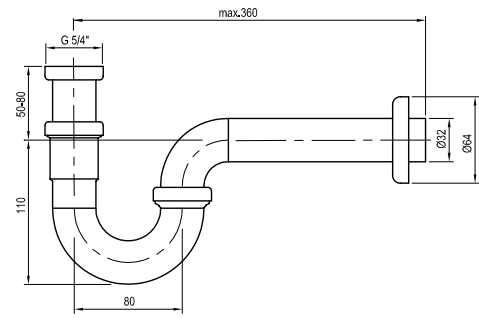

Order No.	Type	Size of packaging (cm)	Gross weight (kg)	Price excl. VAT	Price incl. VAT
X01436	Washbasin waste trap U tubular chrome	4x12x34	0,4	-	-