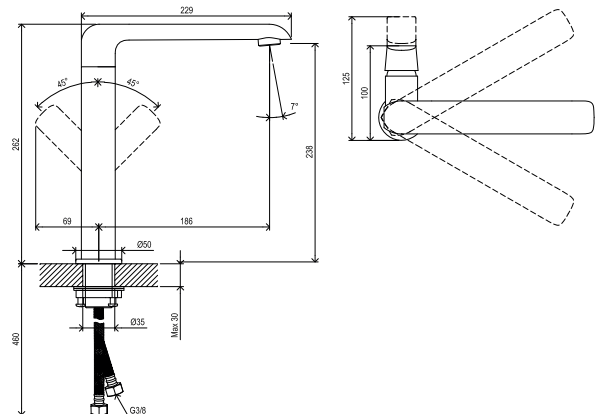

Order No.	Type	Design	Flow rate	Size of packaging (cm)	Gross weight (kg)	Price excl. VAT	Price incl. VAT
X070125	FL 016.00 Washbasin/sink faucet	chrome	18	36x28,5x6,5	2,4	-	-

Flow rate is stated in l/min at a pressure of 0.3 MPa. Products are as standard delivered within 14 days.