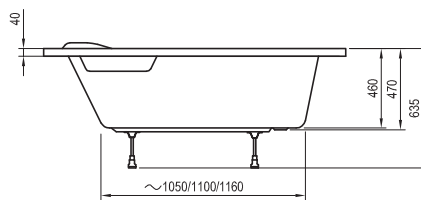

100 / 105 / 110 cm
75 / 80 cm

Warranty: 10 years – The warranty is contingent on the buyer using original RAVAK supports (legs) intended for the given type of bathtub in accordance with the assembly manual. Products are as standard delivered within 14 days.