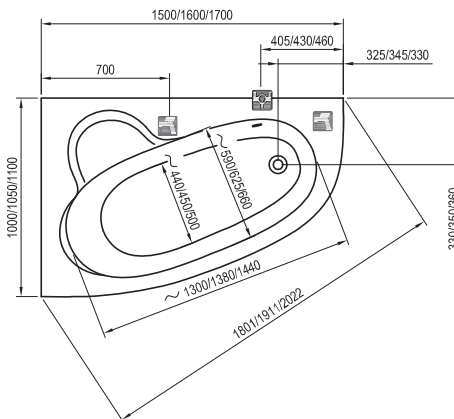

100 / 105 / 110 cm
75 / 80 cm

Warranty: 10 years – The warranty is contingent on the buyer using original RAVAK supports (legs) intended for the given type of bathtub in accordance with the assembly manual. Products are as standard delivered within 14 days.