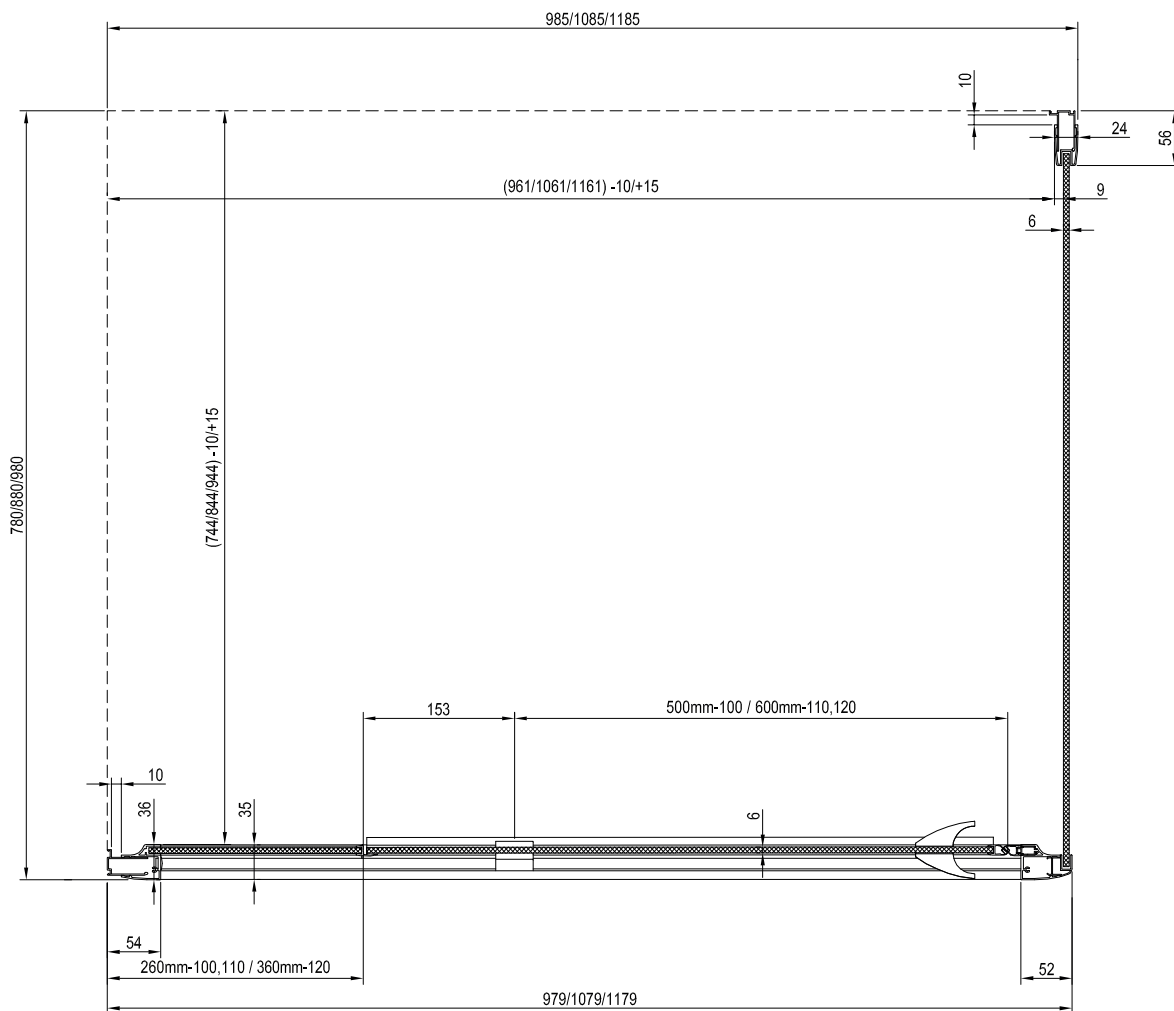

PDOP2 + PPS Structural preparation

Type	Mounting onto a tray* Recommended shower tray size (mm)	Floor mounting** Recommended size of inclined area (mm)
PDOP2 - 100 + PPS - 80	1000 x 800	961 x 744
PDOP2 - 100 + PPS - 100	1000 x 1000	961 x 944
PDOP2 - 110 + PPS - 80	1100 x 800	1061 x 744
PDOP2 - 120 + PPS - 80	1200 x 800	1161 x 744
PDOP2 - 120 + PPS - 90	1200 x 900	1161 x 844

* The values listed in the table assume the tray is mounted in accordance with the RAVAK assembly manual

** The values in the table apply to the inside edge of the glass.