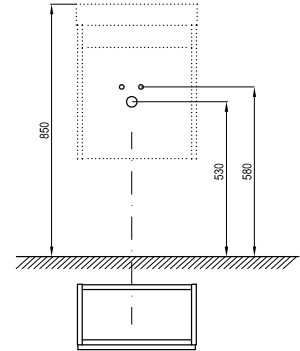

5

5-YEAR
WARRANTY

ANTI-
MOISTURE
FINISH

Design

White gloss

Veda

Order No.	Type	Dimensions (mm)	Size of packaging (cm)	Gross weight (kg)	Price excl. VAT	Price incl. VAT
X000001386	SD Veda 400 white	400x220x450	43x24x53	11,7	-	-
XJX01240000	Washbasin VEDA Slim 400 ceramic white	400x220x95	42x24x11	4,6	-	-