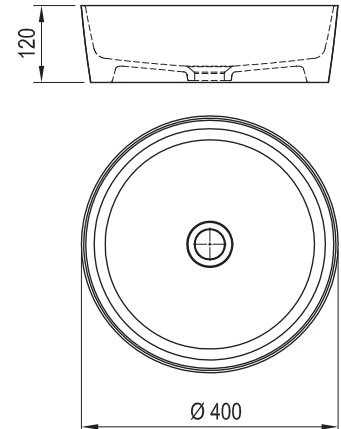

5

5-YEAR
WARRANTY

Uni Slim and Uni

Order No.	Type	Dimensions (mm)	Size of packaging (cm)	Gross weight (kg)	Price excl. VAT	Price incl. VAT
XJX01140002	Washbasin Uni 400 Slim ceramic white	Ø 400x120	44x13x44	6,3	-	-
X01439	Washbasin waste plug fixed chrome	Ø 68x104-119	7,5x7,5x14,5	0,3	-	-
X01695	Washbasin waste plug fixed ceramic	Ø 67x99	7,5x7,5x14,5	0,3	-	-
X01762	Washbasin waste plug fixed black	Ø 68x104-119	7,5x7,5x14,5	0,4	-	-
X01371	Washbasin waste trap chrome	Ø 50x140-240x360	15x7x36	0,8	-	-
X01747	Washbasin waste trap black	Ø 50x140-240x360	15x7x36	0,9	-	-
X01612	Washbasin waste trap furniture	Ø 70x170-240x210-510	20x9x40	0,3	-	-