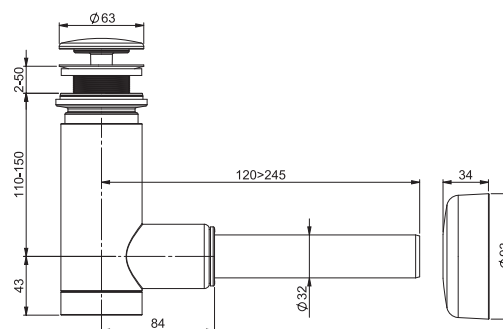

Order No.	Type	Dimensions (mm)	Size of packaging (cm)	Gross weight (kg)	Price excl. VAT	Price incl. VAT
X01723	Washbasin waste trap with fixed waste	Ø 70x155-243x245	25,2x18x10	0,6	-	-