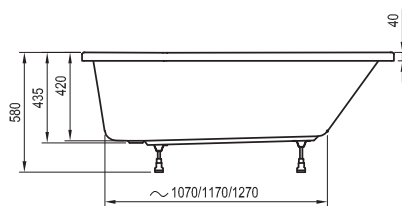

75 cm
150 / 160 / 170 cm

Warranty: 10 years –The warranty is contingent on the buyer using original RAVAK supports (legs) intended for the given type of bathtub in accordance with the assembly manual. Products are as standard delivered within 14 days.