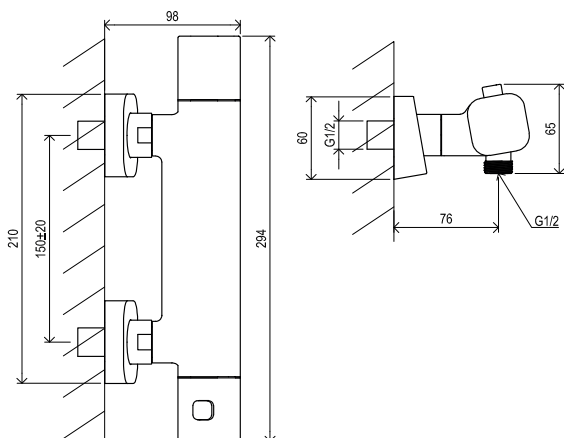

Order No.	Type	Design	Flow rate	Size of packaging (cm)	Gross weight (kg)	Price excl. VAT	Price incl. VAT
X070140	TD F 033.00 Thermostatic wall mounted shower faucet 10°	chrome	21	34x18x6,5	2,6	-	-
X070154	TD F 033.20 Thermostatic wall mounted shower faucet 10°, black	black	21	34x18x6,5	2,7	-	-

Flow rate values: TD F 022 bathtub/hand shower. Warranty for faucets in black design is 3 years. Flow rate is stated in l/min at a pressure of 0.3 MPa. Products are as standard delivered within 14 days.