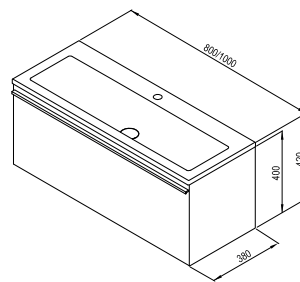

White gloss

Door design

Cherry
veneer

White gloss

Clear

Order No.	Type	Dimensions (mm)	Size of packaging (cm)	Gross weight (kg)	Price excl. VAT	Price incl. VAT
X00000765	Mirror Clear 800	800x30x440	84x7x48	6,0	-	-
X00000766	Mirror Clear 1000	1000x30x440	104x7x48	7,0	-	-