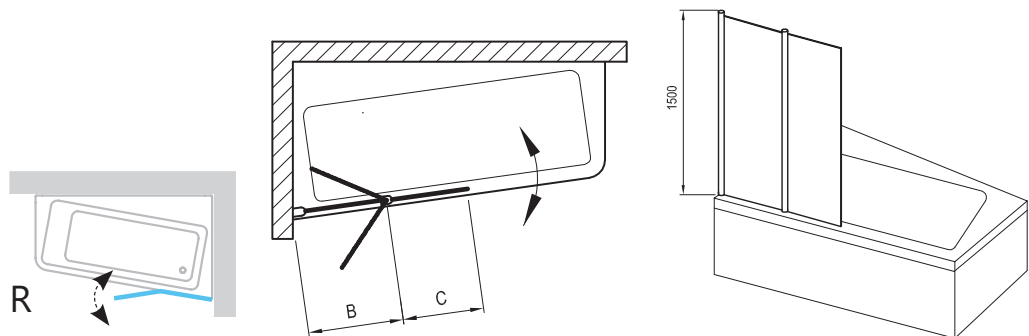

GLASS THICKNESS

L/R OPTION

LIFTING MECHANISM

GLASS PROTECTION ANTICALC

CONCEPTS

10CVS2

Design

BRIGHT ALU

SATIN

WHITE

Standard panelling

TRANSPARENT

Height
1500 mm

Order No.	Type	Frame	Panelling	Dimensions (mm)			Size of packaging (cm)	Gross weight (kg)	Price excl. VAT	Price incl. VAT
				Dimensions (mm)	„B“	„C“				
7QLA0103Z1	10CVS2 - 100 L	white	transparent	1000	539	461	98x6x153	26,9	-	-
7QLA0U03Z1	10CVS2 - 100 L	satın	transparent	1000	539	461	98x6x153	26,9	-	-
7QLA0C03Z1	10CVS2 - 100 L	bright alu	transparent	1000	539	461	98x6x153	26,9	-	-
7QRA0103Z1	10CVS2 - 100 R	white	transparent	1000	539	461	98x6x153	26,9	-	-
7QRA0U03Z1	10CVS2 - 100 R	satın	transparent	1000	539	461	98x6x153	26,9	-	-
7QRA0C03Z1	10CVS2 - 100 R	bright alu	transparent	1000	539	461	98x6x153	26,9	-	-

Products are as standard delivered within 14 days.