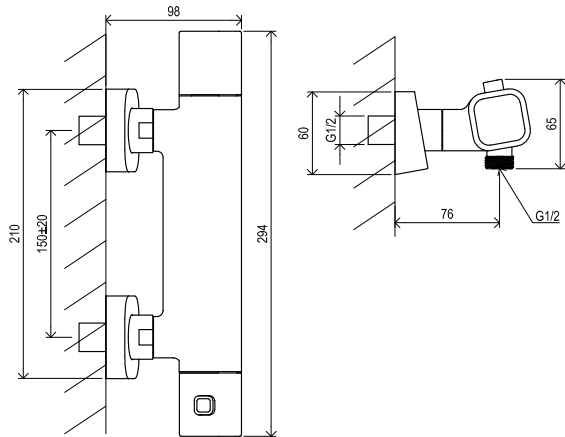

CuZn

METAL DESIGN

Thermo and dual systems

COOLFEEL

CONSTANT TEMPERATURE

Order No.	Type	Design	Flow rate	Size of packaging (cm)	Gross weight (kg)	Price excl. VAT	Price incl. VAT
X070116	PU 033.00 Thermostatic wall mounted shower faucet	chrome	22	28x22x7,5	2,3	-	-