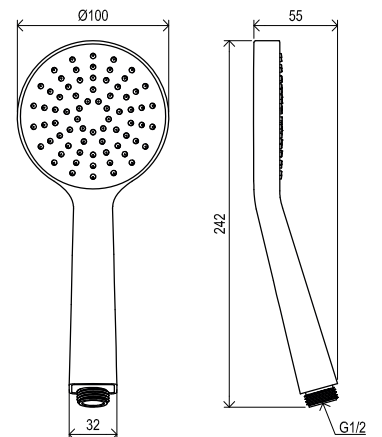

Order No.	Type	Design	Flow rate	Size of packaging (cm)	Gross weight (kg)	Price excl. VAT	Price incl. VAT
X07P343	960.00 Hand shower Flat S, 1 function, 100 mm	chrome	30	26x11x5	0,2	-	-

Flow rate values: 961 Jet/Rain/Rain+Jet
Flow rate is stated in l/min at a pressure of 0.3 MPa. Products are as standard delivered within 14 days.