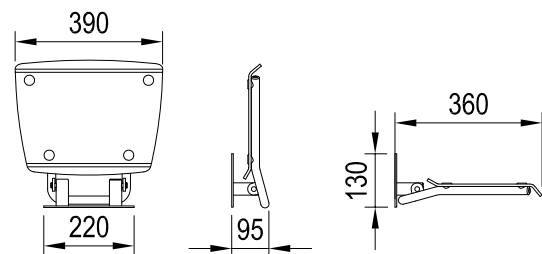

Order No.	Type	Design	Size of packaging (cm)	Gross weight (kg)	Price excl. VAT	Price incl. VAT
B8F000054	Shower seat OVO-B II-TEXT/stainless	translucent white with black letters	10x37x44	3,2	-	-