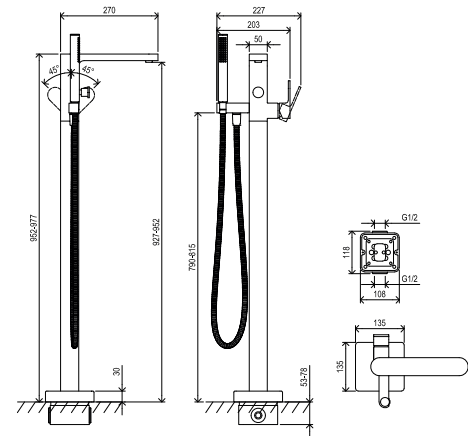

CuZn

METAL DESIGN

EASYCLEAN

Floor-mounted bathtub faucets

EASYCLEAN

EASYTWIST

DIVERTER LOCKING

Order No.	Type	Design	Flow rate	Size of packaging (cm)	Gross weight (kg)	Price excl. VAT	Price incl. VAT
X070101	CR 080.00 Floor mounted bathtub faucet Chrome	chrome	19/14	103x42x23	10,0	-	-