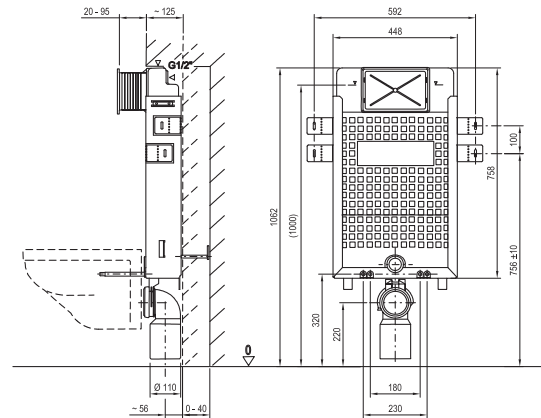

Uni Chrome toilet

Order No.	Type	Dimensions (mm)	Size of packaging (cm)	Gross weight (kg)	Price excl. VAT	Price incl. VAT
X01702	WC module W II/1000 for building into solid walls	448x1062x145-220	47,5x14x104,5	10,0	-	-