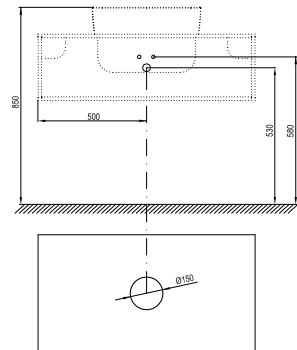

Order No.	Type	Dimensions (mm)	Size of packaging (cm)	Gross weight (kg)	Price excl. VAT	Price incl. VAT
X000001417	SD Step 1000 white/oak	1000x540x305	105x59x35	35,7	-	-
X000001418	SD Step 1000 white/walnut	1000x540x305	105x59x35	35,7	-	-
X000001429	SD Step 1000 white/white	1000x540x305	105x59x35	35,7	-	-