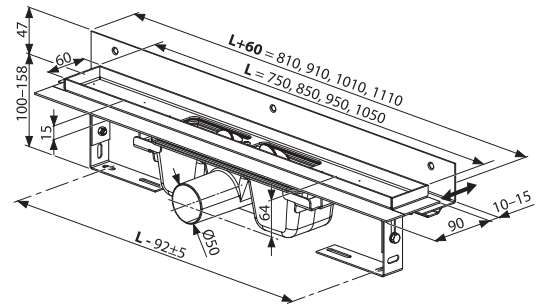

25/3

WARRANTY
ON STAINLESS
STEEL SHOWER
CHANNELS

↑
100mm

ASSEMBLY
HEIGHT

CONCEPTS

Chrome

Order No.	Type	Size of packaging (cm)	Gross weight (kg)	Price excl. VAT	Price incl. VAT
X01624	OZW RAVAK Chrome 750 - stainless	82x16x20,5	4,9	-	-
X01627	OZW RAVAK Chrome 850 - stainless	92x16x20,5	4,6	-	-
X01630	OZW RAVAK Chrome 950 - stainless	102x16x20,5	4,9	-	-
X01633	OZW RAVAK Chrome 1050 - stainless	112x16x20,5	5,2	-	-