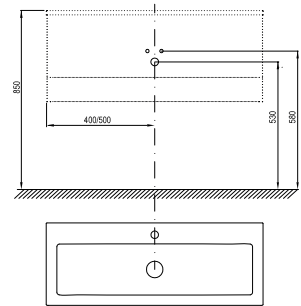

White gloss

Door design

Cherry
veneer

White gloss

Clear

Order No.	Type	Dimensions (mm)	Size of packaging (cm)	Gross weight (kg)	Price excl. VAT	Price incl. VAT
X00000765	Mirror Clear 800	800x30x440	84x7x48	6,0	-	-
X00000766	Mirror Clear 1000	1000x30x440	104x7x48	7,0	-	-