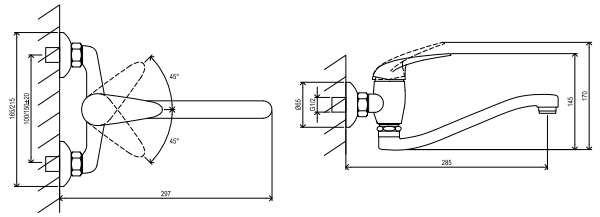

Order No.	Type	Design	Flow rate	Size of packaging (cm)	Gross weight (kg)	Price excl. VAT	Price incl. VAT
X070008	SN 041.00/150 Wall mounted washbasin faucet 150 mm	chrome	17	40x15x7	1,3	-	-