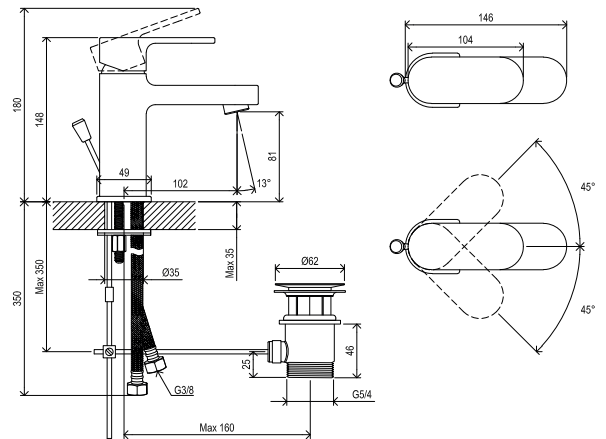

Order No.	Type	Design	Flow rate	Size of packaging (cm)	Gross weight (kg)	Price excl. VAT	Price incl. VAT
X070053	CR 011.00 Washbasin faucet with pop-up waste	chrome	8	32x21x7,5	2,0	-	-