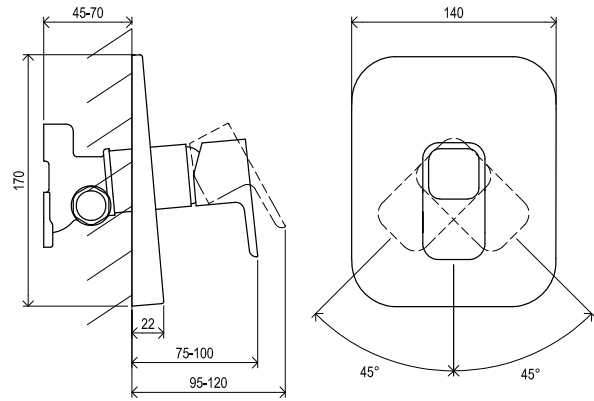

SOFT MOVE

RAVAK CLEANER CHROME

CuZn

METAL DESIGN

CONCEPTS

10°

Order No.	Type	Design	Flow rate	Size of packaging (cm)	Gross weight (kg)	Price excl. VAT	Price incl. VAT
X070071	TD 066.00 Concealed faucet without diverter for R-box	chrome	22	21,5x18,5x10	1,6	-	-
X070052	RB 070.50 R-box for 065.00, 066.00	-		16x12x12	1,2	-	-