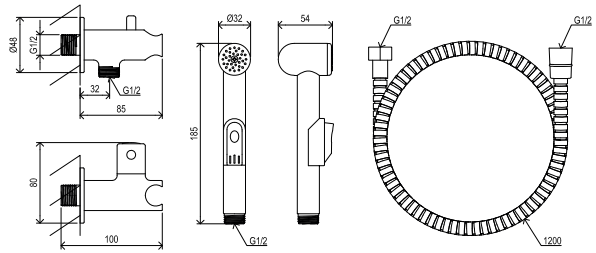

METAL DESIGN

Bidet showers

EASYTWIST

Order No.	Type	Design	Flow rate	Size of packaging (cm)	Gross weight (kg)	Price excl. VAT	Price incl. VAT
X070077	BM 040.00 Wall valve with bidet shower	chrome	9	28x18x7,5	0,9	-	-