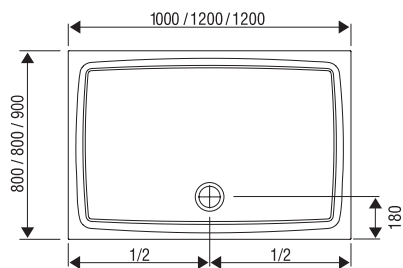

Galaxy Pro Flat

Gigant Pro Flat

Order No.	Type	Size of packaging (cm)	Gross weight (kg)	Price excl. VAT	Price incl. VAT
XA03A411010	Shower tray GIGANT PRO 100x80 Flat white	84x6x105	35,0	-	-
XA03G411010	Shower tray GIGANT PRO 120x80 Flat white	84x6x125	40,5	-	-
XA03G711010	Shower tray GIGANT PRO 120x90 Flat white	94x6x125	46,7	-	-
XA83AL01010	Panel GIGANT PRO 100x80 SET L white	4x64x11	1,2	-	-
XA83AP01010	Panel GIGANT PRO 100x80 SET R white	4x64x11	1,2	-	-
XA83GL01010	Panel GIGANT PRO 120x80 SET L white	4x76x11	1,4	-	-
XA83GP01010	Panel GIGANT PRO 120x80 SET R white	4x76x11	1,4	-	-
XA83GL71010	Panel GIGANT PRO 120x90 SET L white	4x75x11	1,4	-	-
XA83GP71010	Panel GIGANT PRO 120x90 SET R white	4x75x11	1,4	-	-
XB2J00000N	Base GALAXY PRO	15x8x8	0,6	-	-
A00000004	Universal mounting kit for shower trays	8x5x125	0,7	-	-

Material: cast mixture of dolomite and resin
Production process: casting

Products are as standard delivered within 14 days.