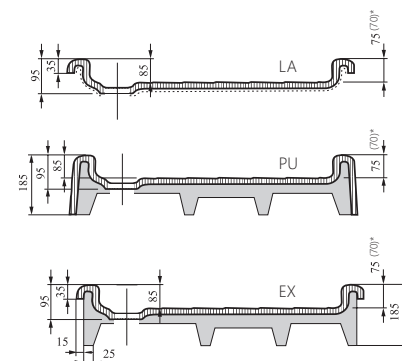

Products are as standard delivered within 14 days.