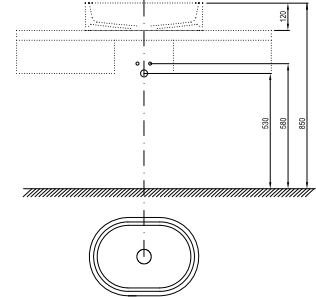

5-YEAR WARRANTY

ANTI-MOISTURE FINISH

Design

White gloss

Walnut veneer

Oak veneer

L + I countertops

Order No.	Type	Dimensions (mm)	Size of packaging (cm)	Gross weight (kg)	Price excl. VAT	Price incl. VAT
X00000830	Countertop L 800 white	800x550x220	85x60x27	20,0	-	-
X00000831	Countertop L 1000 white	1000x550x220	105x60x27	22,5	-	-
X00000832	Countertop L 1200 white	1200x550x220	125x60x27	27,0	-	-
X00000833	Countertop L 800 oak	800x550x220	85x60x27	20,0	-	-
X00000834	Countertop L 1000 oak	1000x550x220	105x60x27	22,5	-	-
X00000835	Countertop L 1200 oak	1200x550x220	125x60x27	27,0	-	-
X00000836	Countertop L 800 walnut	800x550x220	85x60x27	20,0	-	-
X00000837	Countertop L 1000 walnut	1000x550x220	105x60x27	22,5	-	-
X00000838	Countertop L 1200 walnut	1200x550x220	125x60x27	27,0	-	-