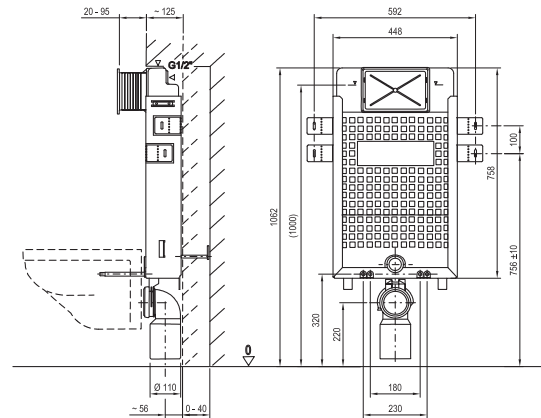

Classic toilet

Order No.	Type	Dimensions (mm)	Size of packaging (cm)	Gross weight (kg)	Price excl. VAT	Price incl. VAT
X01702	WC module W II/1000 for building into solid walls	448x1062x145-220	47,5x14x104,5	10,0	-	-