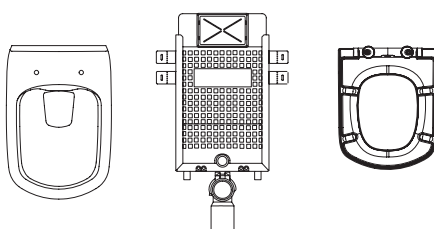

Classic toilets and accessories > 486