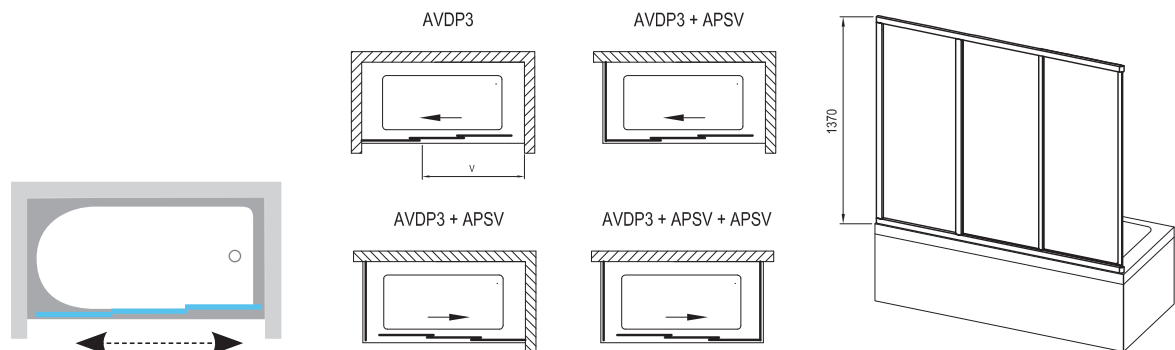

Products are as standard delivered within 14 days.
○ 6 week delivery time.