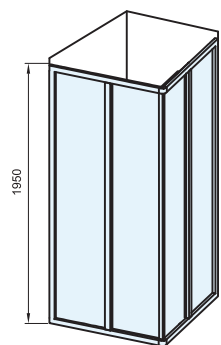

Supernova SRV2-S + SRV2-S

Design

Standard panelling

Atypical panelling

Height
1950 mm

Extension and connecting profiles

Order No.	Type	Frame	Product dimensions (mm)	Size of packaging (cm)	Gross weight (kg)	Price excl. VAT	Price incl. VAT
E7788011195021	NPS 195	white	23x26x1950	2x3x195	0,4	-	-
E7788013195021	NPS 195	black	23x26x1950	2x3x195	0,4	-	-
E778801U195021	NPS 195	satın	23x26x1950	2x3x195	0,4	-	-
E119500021	Aluminium profile T 195 white	white	68x60x1950	7x7x199	1,9	-	-
E11950002U	Aluminium profile T 195 satin	satın	68x60x1950	7x7x199	1,9	-	-