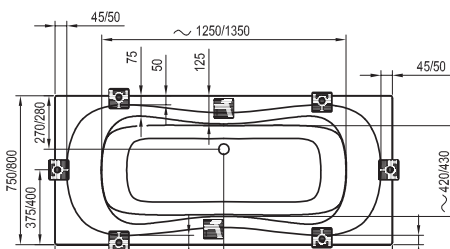

Campanula II

Bathtub colour

WHITE

Panel colour

WHITE

Order No.	BATHTUB	Dimensions (mm)	Size of packaging (cm)	Gross weight (kg)	Price excl. VAT	Price incl. VAT
CA21000000	Bathtub CAMPANULA II 170x75 snowwhite	1700x750x440	171x76x50	22,6	-	-
CB21000000	Bathtub CAMPANULA II 180x80 snowwhite	1800x800x440	181x76x50	24,5	-	-

Order No.	PANELS AND SUPPORTS	Dimensions (mm)	Size of packaging (cm)	Gross weight (kg)	Price excl. VAT	Price incl. VAT
CY00030000	Support for bathtub 75 U	66x11x5	66x11x5	3,3	-	-
CY00040000	Support for bathtub 80 U	71x11x5	71x11x5	3,4	-	-
CZ001V0A00	Frontal panel U 170 snowwhite	171x3x59	171x3x59	4,7	-	-
CZ001Y0A00	Frontal panel U 180 snowwhite	180x3x59	180x3x59	5,2	-	-
CZ00130A00	Side panel U 75 snowwhite	75x3x59	75x3x59	2,0	-	-
CZ00140A00	Side panel U 80 snowwhite	80x3x59	80x3x59	2,1	-	-
B23600000N	Frontal panelkit U	51x11x5	51x11x5	1,2	-	-

Order No.	RECOMMENDED PRODUCTS	Dimensions (mm)	Size of packaging (cm)	Gross weight (kg)	Price excl. VAT	Price incl. VAT
X01377	Bathtub waste set 570 C-C R/R chrome	---	14x8x38	0,7	-	-
X01305	Bathtub waste set 570 B R/R chrome	---	14x8x38	0,8	-	-
79840C00Z1	Bath screen PVS1-80 bright alu+transparent	800	77x4x152	19,4	-	-
7U840A00Z1	Bath screen BVS1-80 chrome+transparent	800	69x4x152	26,1	-	-
D01000A070	B SET BVS1 80 chrome	---	9x12x28	1,6	-	-

170 / 180cm
75 / 80cm

Warranty: 10 years – The warranty is contingent on the buyer using original RAVAK supports (legs) intended for the given type of bathtub in accordance with the assembly manual. Products are as standard delivered within 14 days.