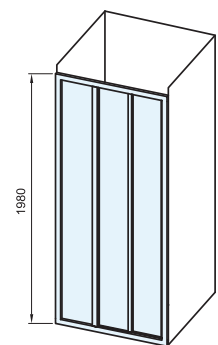

Extension and connecting profiles

Order No.	Type	Frame	Product dimensions (mm)	Size of packaging (cm)	Gross weight (kg)	Price excl. VAT	Price incl. VAT
E778801119802	ANPS 198	white	23x26x1980	2x3x198	0,4	-	-
E778801319802	ANPS 198	black	23x26x1980	2x3x198	0,4	-	-
E778801U19802	ANPS 198	satın	23x26x1980	2x3x198	0,4	-	-
E119800021	Aluminium profile AT 198 white	white	68x60x1980	7x7x199	1,9	-	-
E119800023	Aluminium profile AT 198 black	black	68x60x1980	7x7x199	1,9	-	-
E11980002U	Aluminium profile AT 198 satin	satın	68x60x1980	7x7x199	1,9	-	-

Delivery time for designs in black is 5 weeks. Other products have a delivery time of 14 days.