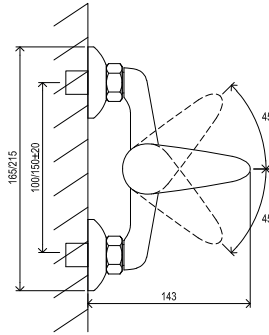

55-YEAR
WARRANTY
ON CARTRIDGE**CuZn**METAL
DESIGNSPACING
100/150 MMRAVAK
CLEANER
CHROME**Suzan**

EASYCLEAN

DIVERTER
LOCKING

Order No.	Type	Design	Flow rate	Size of packaging (cm)	Gross weight (kg)	Price excl. VAT	Price incl. VAT
X070003	SN 022.00/100 Wall mounted bathtub faucet 100 mm	chrome	15/17	19,5x15x13	1,3	-	-