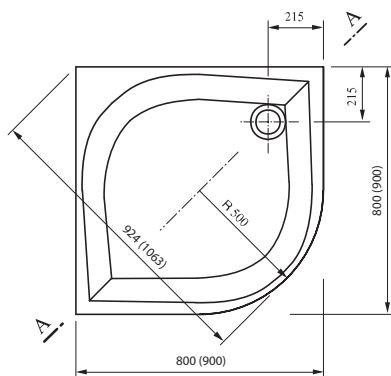

Products are as standard delivered within 14 days.