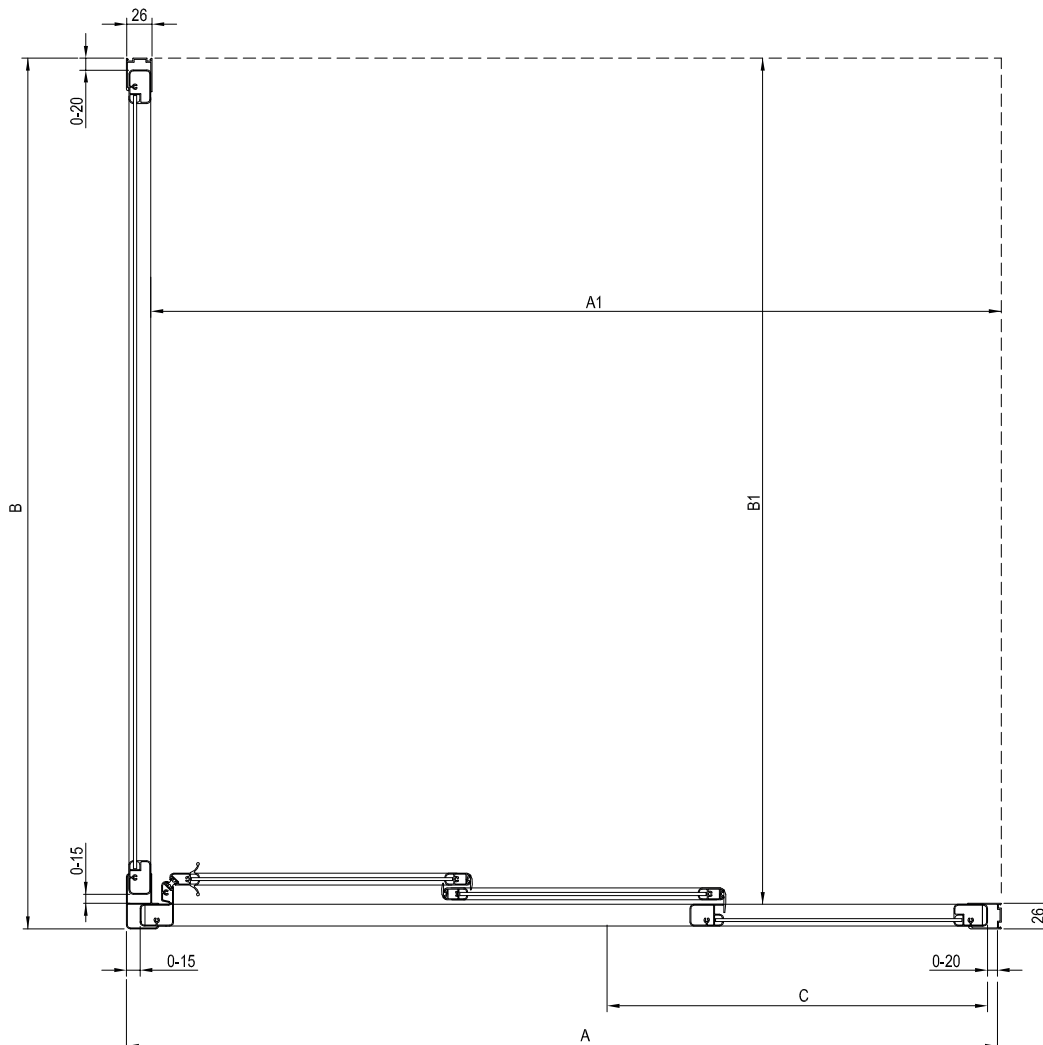

ASDP3 + APSS Structural preparation

Type	Mounting onto a tray * Recommended shower tray size (mm)	Floor mounting ** Recommended size of inclined area (mm)
ASDP3 - 90 + APSS - 75	900 x 750	860 x 710
ASDP3 - 80 + APSS - 80	800 x 800	760 x 760
ASDP3 - 90 + APSS - 90	900 x 900	860 x 860
ASDP3 - 100 + APSS - 80	1000 x 800	960 x 760
ASDP3 - 100 + APSS - 90	1000 x 900	960 x 860

* The values listed in the table assume the tray is mounted in accordance with the RAVAK assembly manual

** The values in the table apply to the inside edge of the glass.