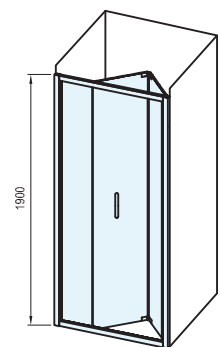

5-YEAR WARRANTY

GLASS THICKNESS

GLASS PROTECTION ANTICALC

SILENT OPERATION

Blix BLDZ2

Design

BRIGHT ALU

Standard panelling

TRANSPARENT

Height
1900 mm

Order No.	Type	Frame	Panelling	Product dimensions (mm)	Product dimensions in mm - installation with BLPSZ	„V“ entrance (mm)	Size of packaging (cm)	Gross weight (kg)	Price excl. VAT	Price incl. VAT
X01H10C00Z1	BLDZ2 - 70	bright alu	transparent	670-710	670-690	453	73x7x198	25,5	-	-
X01H40C00Z1	BLDZ2 - 80	bright alu	transparent	770-810	770-790	553	83x7x198	29,5	-	-
X01H70C00Z1	BLDZ2 - 90	bright alu	transparent	870-910	870-890	654	93x7x198	33,5	-	-

Products are as standard delivered within 14 days.