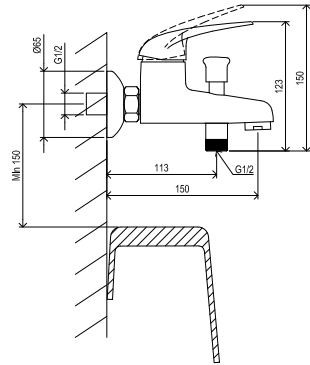

55-YEAR
WARRANTY
ON CARTRIDGE**CuZn**METAL
DESIGNSPACING
100/150 MMRAVAK
CLEANER
CHROME**Suzan**

EASYCLEAN

DIVERTER
LOCKING

Order No.	Type	Design	Flow rate	Size of packaging (cm)	Gross weight (kg)	Price excl. VAT	Price incl. VAT
X070003	SN 022.00/100 Wall mounted bathtub faucet 100 mm	chrome	15/17	19,5x15x13	1,3	-	-