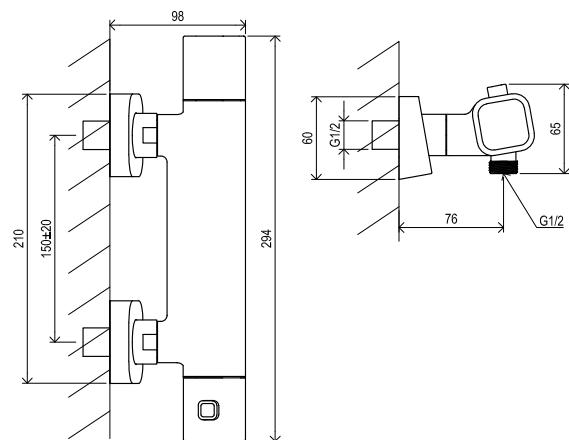

Order No.	Type	Design	Flow rate	Size of packaging (cm)	Gross weight (kg)	Price excl. VAT	Price incl. VAT
X070102	TD 033.00 Thermostatic wall mounted shower faucet 10°	chrome	22	34x18x6,5	2,7	-	-

Flow rate values: TD 022 bathtub/hand shower. Flow rate is stated in l/min at a pressure of 0.3 MPa. Products are as standard delivered within 14 days.