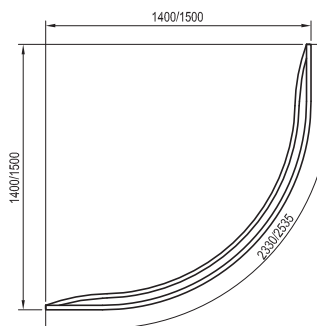

140 / 150 cm
140 / 150 cm

Gentiana

 Corner bathtubs

A handy seat

Wider bathtub rims provide additional shelf space

Comfort and space for two

A spacious and wide bathtub to guarantee the most comfortable bathing