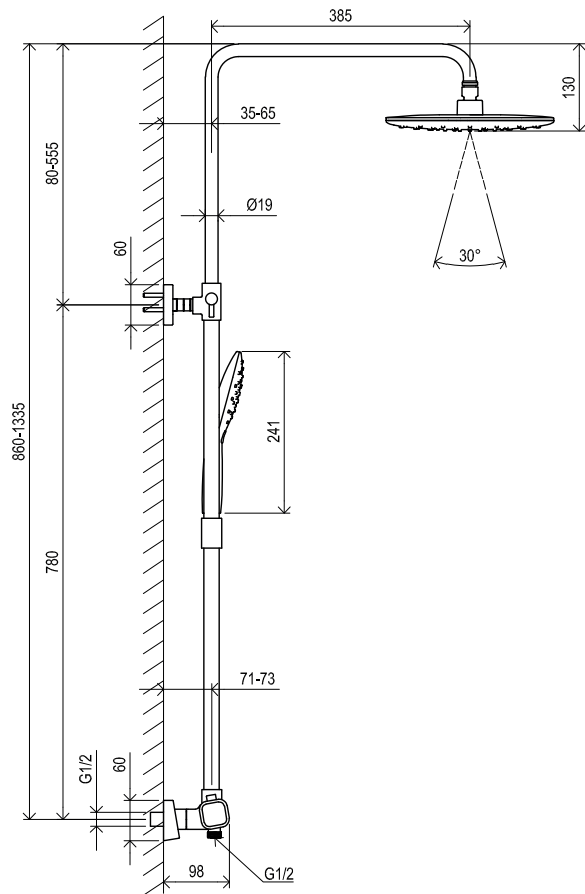

5

5-YEAR WARRANTY ON FAUCETS

38°

CONSTANT TEMPERATURE

FAST REACTION

FAST REACTION

100°

SCALD PROTECTION

CuZn

METAL DESIGN

Thermo and dual systems

EASYCLEAN

AIR

COOLFEEL

EASYTWIST

Order No.	Type	Design	Flow rate	Size of packaging (cm)	Gross weight (kg)	Price excl. VAT	Price incl. VAT
X070103	TD 091.00 Shower column 10° with thermostatic faucet and shower set	chrome	14/11	89x46x15	6,5	-	-

Flow rate values: TD 091 head/hand shower.
Flow rate is stated in l/min at a pressure of 0.3 MPa. Products are as standard delivered within 14 days.