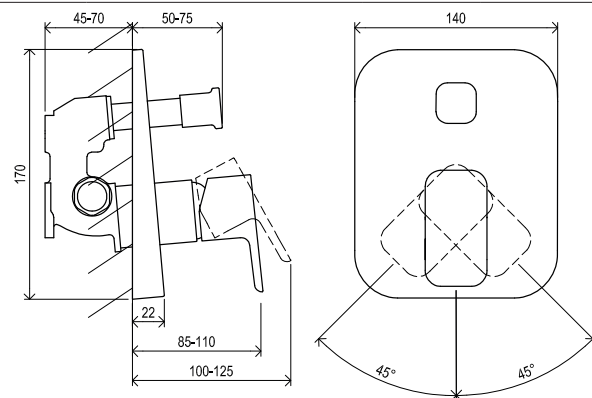

Order No.	Type	Design	Flow rate	Size of packaging (cm)	Gross weight (kg)	Price excl. VAT	Price incl. VAT
X070136	TD F 065.00 Concealed faucet with diverter for R-box	chrome	21/21	21,5x18,5x10	1,9	-	-
X070158	TD F 065.20 Concealed faucet with diverter for R-box, black	black	21/21	21,5x18,5x10	1,9	-	-
X070052	RB 070.50 R-box for 065.00, 066.00	-	-	16x12x12	1,2	-	-

Flow rate values: TD F 061 top/bottom outlet. Flow rate values: TD F 065 top/bottom outlet. Flow rate is stated in l/min at a pressure of 0.3 MPa. Products are as standard delivered within 14 days. Warranty for faucets in black design is 3 years.