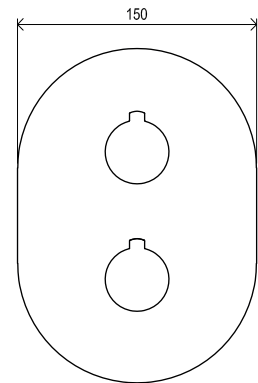

Order No.	Type	Design	Flow rate	Size of packaging (cm)	Gross weight (kg)	Price excl. VAT	Price incl. VAT
X070095	CR 064.00 Thermostatic concealed shower faucet without diverter	chrome	20	29x18x17	2,3	-	-