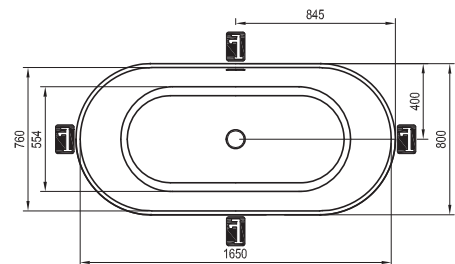

Bathtub colour

Order No.	BATHTUB	Dimensions (mm)	Size of packaging (cm)	Gross weight (kg)	Price excl. VAT	Price incl. VAT
XC00100020	Bathtub FREEDOM O 1690x800 snowwhite freestanding	1690x800x565	178x82x61	47,0	-	-
XC00100032	Bathtub FREEDOM O 1690x800 snowwhite/black overflow freestanding	1690x800x565	178x82x61	47,0	-	-

Order No.	RECOMMENDED PRODUCTS	Dimensions (mm)	Size of packaging (cm)	Gross weight (kg)	Price excl. VAT	Price incl. VAT
X070059	FM 080.00 Floor mounted bathtub faucet	---	95,5x48,5x14	9,5	-	-
X070101	CR 080.00 Floor mounted bathtub faucet Chrome	---	103x42x23	10,0	-	-
X070079	FM 081.00 Floor mounted bathtub faucet	---	103x42x23	10,1	-	-