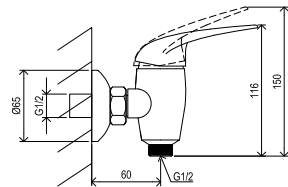

Order No.	Type	Design	Flow rate	Size of packaging (cm)	Gross weight (kg)	Price excl. VAT	Price incl. VAT
X070005	SN 032.00/100 Wall mounted shower faucet 100 mm	chrome	20	23x12x9,5	1,0	-	-

Flow rate values: SN 022 bathtub/hand shower.
Flow rate is stated in l/min at a pressure of 0.3 MPa. Products are as standard delivered within 14 days.