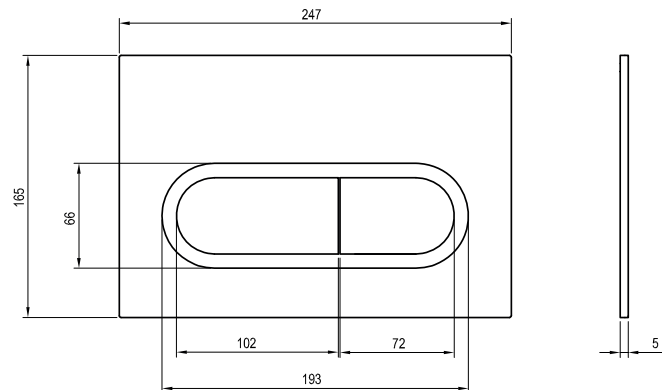

Order No.	Type	Dimensions (mm)	Size of packaging (cm)	Gross weight (kg)	Price excl. VAT	Price incl. VAT
X01451	Toilet seat Chrome white	359x460x50	43,5x35,5x5,3	3,4	-	-

Order No.	Type	Dimensions (mm)	Size of packaging (cm)	Gross weight (kg)	Price excl. VAT	Price incl. VAT
X01455	WC flush plate Chrome white	247x165x5	25x17x4	1,4	-	-
X01454	WC flush plate Chrome satin	247x165x5	25x17x4	1,0	-	-