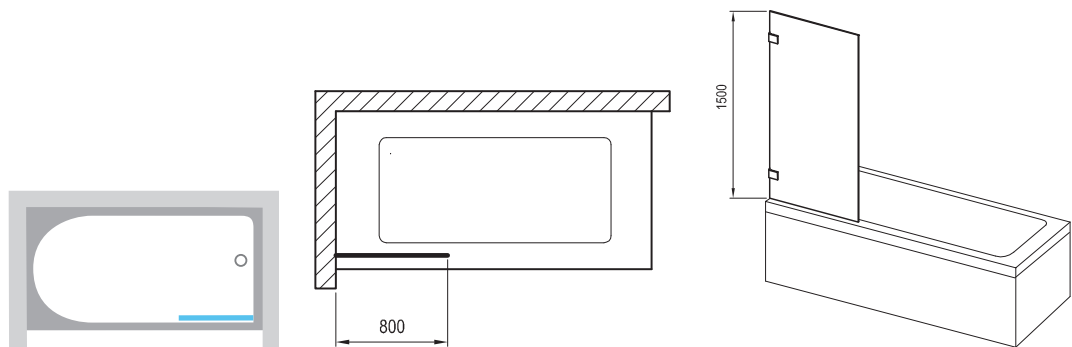

GLASS THICKNESS

LIFESPAN TEST 30 YEARS

L/R OPTION 180°

GLASS PROTECTION ANTICALC

BVS1

Design

Standard panelling

TRANSPARENT

Atypical panelling

MATELUX

MATRIX

GRAPE

GRAPHITE

Height
1500 mm

Order No.	Type	Frame	Panelling	Product dimensions (mm)	Size of packaging (cm)	Gross weight (kg)	Price excl. VAT	Price incl. VAT
7U840A00Z1	BVS1	-	transparent	800	69x4x152	26,1	-	-
D01000A070	B SET	chrome	-	---	9x12x28	1,6	-	-

Products are as standard delivered within 14 days.