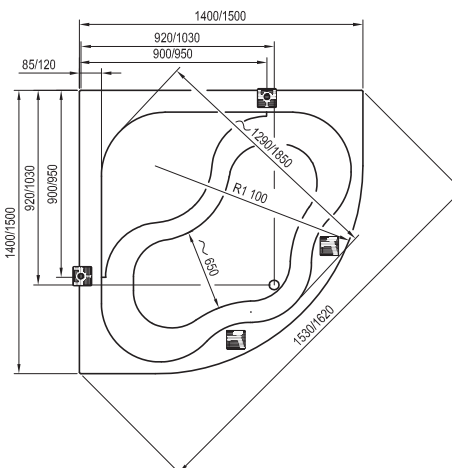

240l
300l
VOLUME

31kg
36kg
WEIGHT

10
10-YEAR
WARRANTY

Bathtub colour

WHITE

Panel colour

WHITE

Order No.	BATHTUB	Dimensions (mm)	Size of packaging (cm)	Gross weight (kg)	Price excl. VAT	Price incl. VAT
CF01000000	Bathtub GENTIANA 140x140 snowwhite	1400x1400x460	141x141x50	31,0	-	-
CG01000000	Bathtub GENTIANA 150x150 snowwhite	1500x1500x460	151x151x50	35,5	-	-

Order No.	PANELS AND SUPPORTS	Dimensions (mm)	Size of packaging (cm)	Gross weight (kg)	Price excl. VAT	Price incl. VAT
CY65000000	Support for bathtub NEW DAY, GENTIANA	88x11x5	88x11x5	6,4	-	-
CZF1000A0	Panel A NEW DAY, GENTIANA 140 cm snowwhite	5x55x58	5x55x58	7,0	-	-
CZG1000A0	Panel A NEW DAY, GENTIANA 150 cm snowwhite	5x59x58	5x59x58	7,1	-	-
B26500000N	Panelkit NEW DAY, GENTIANA	55x11x5	55x11x5	1,7	-	-

Order No.	RECOMMENDED PRODUCTS	Dimensions (mm)	Size of packaging (cm)	Gross weight (kg)	Price excl. VAT	Price incl. VAT
X01440	Bathtub overflow filler 570 C-C S/R chrome	---	15x11x39	0,8	-	-
X01507	Bathtub waste set 570 B S/R chrome	---	38x8,5x14,5	0,8	-	-
X01377	Bathtub waste set 570 C-C R/R chrome	---	14x8x38	0,7	-	-
X01305	Bathtub waste set 570 B R/R chrome	---	14x8x38	0,8	-	-

140 / 150 cm
140 / 150 cm

Warranty: 10 years – The warranty is contingent on the buyer using original RAVAK supports (legs) intended for the given type of bathtub in accordance with the assembly manual. Products are as standard delivered within 14 days.