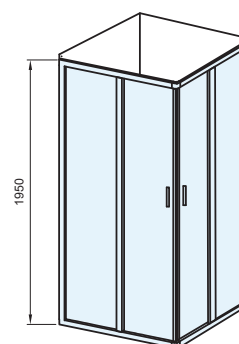

5-YEAR WARRANTY

GLASS THICKNESS

TILTING GLASS

GLASS PROTECTION ANTICALC

Blix Slim BLSRV2K + BLSRV2K

Design

BRIGHT ALU

BLACK

Standard panelling

TRANSPARENT

Height
1950 mm

Order No.	Type	Frame	Panelling	Product dimensions (mm)	„V“ entrance (mm)	Size of packaging (cm)	Gross weight (kg)	Price excl. VAT	Price incl. VAT
X1XM40300Z1	BLSRV2K - 80	black	transparent	786-800	410	51x9x197	29,0	-	-
X1XM40C00Z1	BLSRV2K - 80	bright alu	transparent	786-800	410	51x9x197	29,0	-	-
X1XM70300Z1	BLSRV2K - 90	black	transparent	886-900	480	51x9x197	32,0	-	-
X1XM70C00Z1	BLSRV2K - 90	bright alu	transparent	886-900	480	51x9x197	32,0	-	-
X1XMA0300Z1	BLSRV2K - 100	black	transparent	986-1000	550	55x9x197	35,0	-	-
X1XMA0C00Z1	BLSRV2K - 100	bright alu	transparent	986-1000	550	55x9x197	35,0	-	-
X1XMG0300Z1	BLSRV2K - 120	black	transparent	1186-1200	550	55x9x197	41,0	-	-
X1XMG0C00Z1	BLSRV2K - 120	bright alu	transparent	1186-1200	550	55x9x197	41,0	-	-

Products are as standard delivered within 14 days.