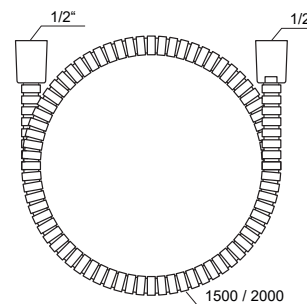

Order No.	Type	Design	Flow rate	Size of packaging (cm)	Gross weight (kg)	Price excl. VAT	Price incl. VAT
X07S002	921.00 Shower set - hand shower Air, 3 functions, shower bar 70 cm, hose 150 cm	chrome	6/9/10	93x19x11,5	1,7	-	-