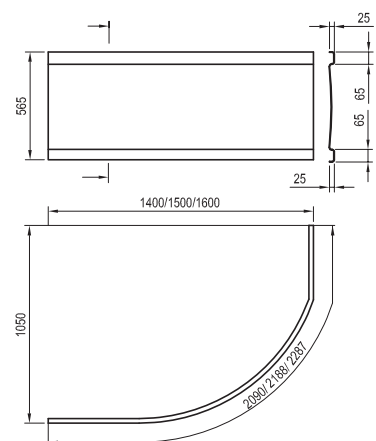

140 / 150 / 160 cm
105 cm

Warranty: 10 years – The warranty is contingent on the buyer using original RAVAK supports (legs) intended for the given type of bathtub in accordance with the assembly manual. Products are as standard delivered within 14 days.