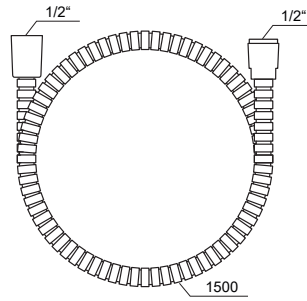

Order No.	Type	Design	Flow rate	Size of packaging (cm)	Gross weight (kg)	Price excl. VAT	Price incl. VAT
X07S003	922.00 Shower set - hand shower Flat M, shower bar 60 cm, hose 150 cm	chrome	13/14/14	93x19x11,5	1,5	-	-

Complete product information and technical drawings of sets available at: www.ravak.com
Flow rate is listed in l/min at a pressure of 0.3 MPa. Products are as standard delivered within 14 days.