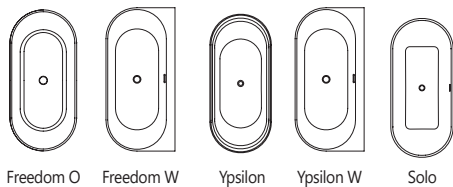

Freedom O Freedom W Ypsilon Ypsilon W Solo

Freestanding bathtubs > 294