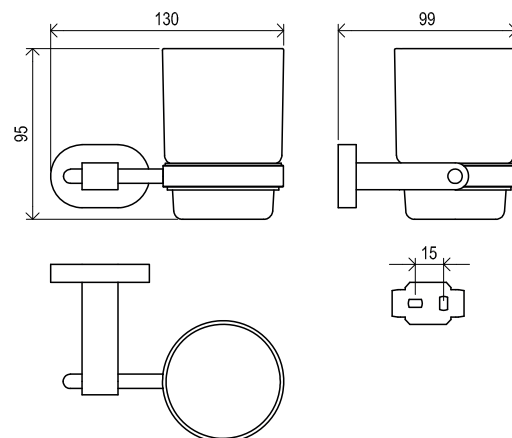

Order No.	Type	Design	Size of packaging (cm)	Gross weight (kg)	Price excl. VAT	Price incl. VAT
X07P188	CR 210.00 Single cup holder (glass)	chrome	15x13x9	0,6	-	-