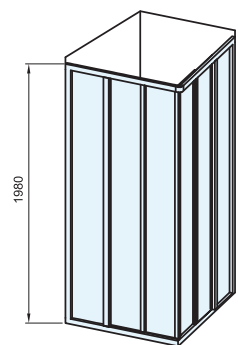

Supernova ASRV3 + ASRV3

Design

Standard panelling

Atypical panelling

Height
1980 mm

Extension and connecting profiles

Order No.	Type	Frame	Product dimensions (mm)	Size of packaging (cm)	Gross weight (kg)	Price excl. VAT	Price incl. VAT
E778801119802	ANPS 198	white	23x26x1980	2x3x198	0,4	-	-
E778801319802	ANPS 198	black	23x26x1980	2x3x198	0,4	-	-
E778801U19802	ANPS 198	satın	23x26x1980	2x3x198	0,4	-	-
E119800021	Aluminium profile AT 198 white	white	68x60x1980	7x7x199	1,9	-	-
E119800023	Aluminium profile AT 198 black	black	68x60x1980	7x7x199	1,9	-	-
E11980002U	Aluminium profile AT 198 satin	satın	68x60x1980	7x7x199	1,9	-	-