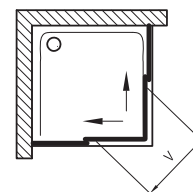

Products are as standard delivered within 14 days.

Extension profiles

Order No.	Type	Frame	Product dimensions (mm)	Size of packaging (cm)	Gross weight (kg)	Price excl. VAT	Price incl. VAT
E77880111900B	BLNPS	white	23x26x1900	2x3x191	0,5	-	-
E778801C1900B	BLNPS	bright alu	23x26x1900	2x3x191	0,4	-	-
E778801U1900B	BLNPS	satin	23x26x1900	2x3x191	0,4	-	-