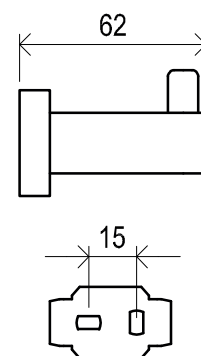

WARRANTY ON BATHROOM ACCESSORIES

RAVAK CLEANER CHROME

METAL DESIGN

CONCEPTS

Chrome

Order No.	Type	Design	Size of packaging (cm)	Gross weight (kg)	Price excl. VAT	Price incl. VAT
X07P320	CR 110.00 Single hook	chrome	7x5,5x8	0,2	-	-