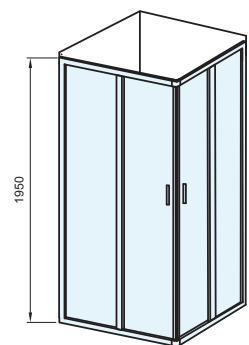

5

5-YEAR WARRANTY

6 mm

GLASS THICKNESS

TILTING GLASS

GLASS PROTECTION ANTICALC

Blix Slim BLSRV2

Design

BRIGHT ALU

BLACK

Standard panelling

TRANSPARENT

Height
1950 mm

Order No.	Type	Frame	Panelling	Product dimensions (mm)	„V“ entrance (mm)	Size of packaging (cm)	Gross weight (kg)	Price excl. VAT	Price incl. VAT
X1LM40C00Z1	BLSRV2 - 80	bright alu	transparent	786-800 x 786-800	410	51x15x197	50,0	-	-
X1LM40300Z1	BLSRV2 - 80	black	transparent	786-800 x 786-800	410	51x15x197	50,0	-	-
X1LM70C00Z1	BLSRV2 - 90	bright alu	transparent	886-900 x 886x900	480	51x15x197	56,0	-	-
X1LM70300Z1	BLSRV2 - 90	black	transparent	886-900 x 886x900	480	51x15x197	56,0	-	-

Products are as standard delivered within 14 days.