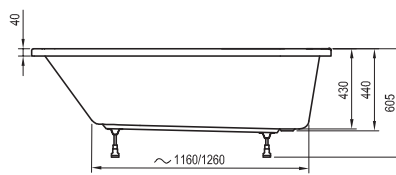

WHITE

Panel colour

WHITE

Order No.	BATHTUB	Dimensions (mm)	Size of packaging (cm)	Gross weight (kg)	Price excl. VAT	Price incl. VAT
CA5100000	Bathtub CHROME 160x105 L snowwhite	1600x1050x440	165x107x48	24,8	-	-
CA6100000	Bathtub CHROME 160x105 R snowwhite	1600x1050x440	165x107x48	24,8	-	-
CA3100000	Bathtub CHROME 170x105 L snowwhite	1700x1050x440	175x107x48	25,9	-	-
CA4100000	Bathtub CHROME 170x105 R snowwhite	1700x1050x440	175x107x48	26,7	-	-

Order No.	PANELS AND SUPPORTS	Dimensions (mm)	Size of packaging (cm)	Gross weight (kg)	Price excl. VAT	Price incl. VAT
CY8100000	Support for bathtub 10°	---	88x11x5	4,2	-	-
CZA5100A00	Panel A CHROME 160x105 L snowwhite	162x107x55	162x107x55	6,2	-	-
CZA6100A00	Panel A CHROME 160x105 R snowwhite	162x107x55	162x107x55	6,2	-	-
CZA3100A00	Panel A CHROME 170x105 L snowwhite	172x107x55	172x107x55	6,4	-	-
CZA4100A00	Panel A CHROME 170x105 R snowwhite	172x107x55	172x107x55	6,4	-	-
B28100000N	Panelkit 10°, BeHappy II, Chrome 160, 170 x 105	---	72x11x5	1,5	-	-

Order No.	RECOMMENDED PRODUCTS	Dimensions (mm)	Size of packaging (cm)	Gross weight (kg)	Price excl. VAT	Price incl. VAT
X01377	Bathtub waste set 570 C-C R/R chrome	---	14x8x38	0,7	-	-
X01305	Bathtub waste set 570 B R/R chrome	---	14x8x38	0,8	-	-
7QLA0C03Z1	Bath screen 10CVS2-100L bright alu+transparent	1000	98x6x153	26,9	-	-
7QRA0C03Z1	Bath screen 10CVS2-100 R bright alu+transparent	1000	98x6x153	26,9	-	-

160 / 170 cm
105 cm

Warranty: 10 years –The warranty is contingent on the buyer using original RAVAK supports (legs) intended for the given type of bathtub in accordance with the assembly manual. Products are as standard delivered within 14 days.