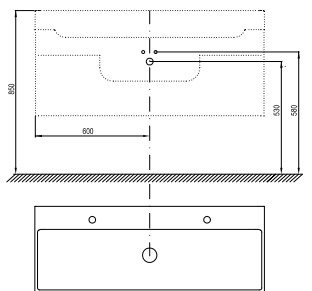

Order No.	Type	Dimensions (mm)	Size of packaging (cm)	Gross weight (kg)	Price excl. VAT	Price incl. VAT
X000001053	SD Natural 1200 white	1200x450x450	126x51x51	60,0	-	-