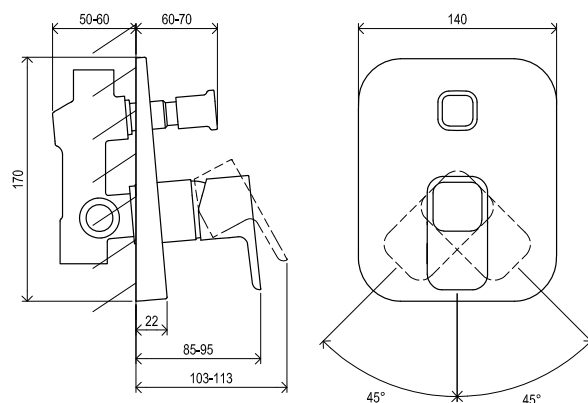

Order No.	Type	Design	Flow rate	Size of packaging (cm)	Gross weight (kg)	Price excl. VAT	Price incl. VAT
X070068	TD 061.00 Concealed faucet with diverter	chrome	22/21	21,5x18,5x10	1,7	-	-