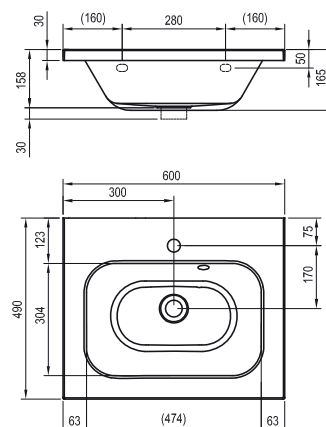

RAVAK Washbasins from cast marble and ceramic

Order No.	Type	Dimensions (mm)	Size of packaging (cm)	Gross weight (kg)	Price excl. VAT	Price incl. VAT
XJG01160000	Washbasin Chrome 600 white with holes	600x490x188	62x19x54	16,5	-	-
XJG01170000	Washbasin Chrome 700 white with holes	700x490x188	71x19x54	20,0	-	-
XJG01180000	Washbasin Chrome 800 white with holes	800x490x188	81x19x54	23,2	-	-
X01437	Washbasin waste plug Click-Clack low chrome	Ø 62x77-92	7x7x11	0,3	-	-
X01373	Washbasin waste plug Click-Clack	Ø 62x104-119	7,5x7,5x14,5	0,4	-	-
X01748	Washbasin waste plug Click-Clack black	Ø 62x104-119	7,5x7,5x14,5	0,4	-	-
X01612	Washbasin waste trap furniture	Ø 70x170-240x210-510	20x9x40	0,3	-	-
X01371	Washbasin waste trap chrome	Ø 50x140-240x360	15x7x36	0,8	-	-