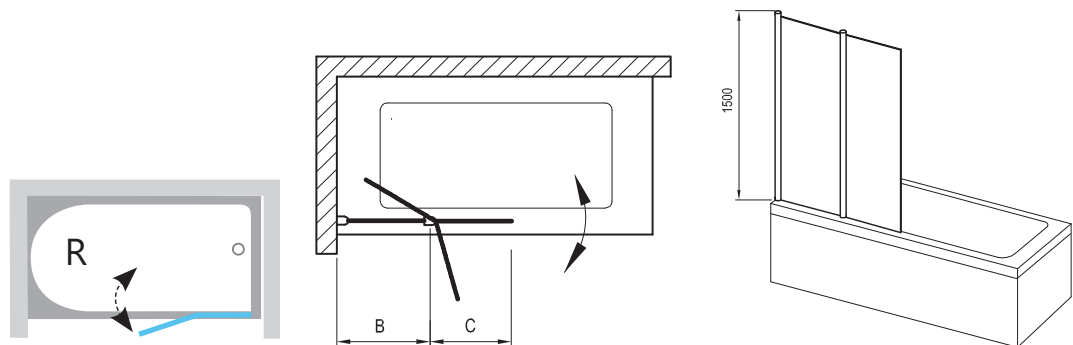

GLASS THICKNESS

L/R OPTION

LIFTING MECHANISM

GLASS PROTECTION ANTICALC

CONCEPTS

CVS2

Design

BRIGHT ALU

SATIN

WHITE

Standard panelling

TRANSPARENT

Height
1500 mm

Order No.	Type	Frame	Panelling	Dimensions (mm)		Size of packaging (cm)	Gross weight (kg)	Price excl. VAT	Price incl. VAT
				„B“	„C“				
7QLA0100Z1	CVS2 - 100 L	white	transparent	539	461	98x6x153	26,8	-	-
7QLA0U00Z1	CVS2 - 100 L	satın	transparent	539	461	98x6x153	26,8	-	-
7QLA0C00Z1	CVS2 - 100 L	bright alu	transparent	539	461	98x6x153	26,8	-	-
7QRA0100Z1	CVS2 - 100 R	white	transparent	539	461	98x6x153	26,8	-	-
7QRA0U00Z1	CVS2 - 100 R	satın	transparent	539	461	98x6x153	26,8	-	-
7QRA0C00Z1	CVS2 - 100 R	bright alu	transparent	539	461	98x6x153	26,8	-	-

Products are as standard delivered within 14 days.