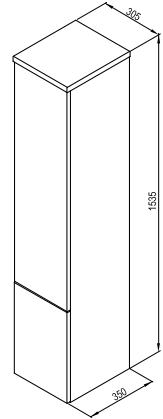

5

5-YEAR WARRANTY

ANTI-MOISTURE FINISH

CONCEPTS

Body design

White gloss

Laminato Capuccino

Door design

White gloss

Rosa II

Order No.	Type	Dimensions (mm)	Size of packaging (cm)	Gross weight (kg)	Price excl. VAT	Price incl. VAT
X00000927	SB Rosa II 350 white/white	305x350x1535	39x34x157	27,5	-	-
X00000929	SB Rosa II 350 cappuccino/white	305x350x1535	39x34x157	27,5	-	-