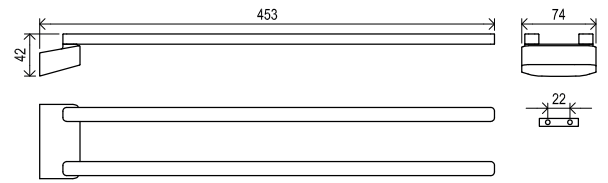

Order No.	Type	Design	Size of packaging (cm)	Gross weight (kg)	Price excl. VAT	Price incl. VAT
X07P328	TD 340.00 Swivel towel holder with 2 bars	chrome	8,5x4,5x46	0,7	-	-
X07P564	TD 340.20 Swivel towel holder with 2 bars, black	black	8,5x4,5x46	0,7	-	-

Order No.	Type	Design	Size of packaging (cm)	Gross weight (kg)	Price excl. VAT	Price incl. VAT
X07P327	TD 330.00 Towel rack with holder	chrome	21x11x64	2,4	-	-
X07P563	TD 330.20 Towel rack with holder, black	black	21x11x64	2,4	-	-

Order No.	Type	Design	Size of packaging (cm)	Gross weight (kg)	Price excl. VAT	Price incl. VAT
X07P332	TD 500.00 Glass shelf 60 cm	chrome	14x9,5x64	1,9	-	-
X07P567	TD 500.20 Glass shelf, black	black	14x9,5x64	2,0	-	-

Products are as standard delivered within 14 days. Warranty for accessories in black design is 3 years.