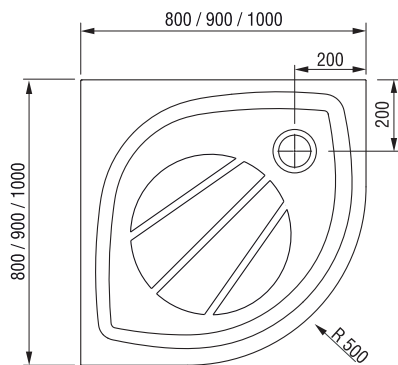

5-YEAR WARRANTY

SHOWER TRAY DEPTH

SHOWER TRAY HEIGHT

WASTE TRAP DIAMETER

Elipso Pro

Order No.	Type	Size of packaging (cm)	Gross weight (kg)	Price excl. VAT	Price incl. VAT
XA234401010	Shower tray ELIPSO PRO-80 white	84x6x84	26,2	-	-
XA237701010	Shower tray ELIPSO PRO-90 white	94x6x94	33,4	-	-
XA23AA01010	Shower tray ELIPSO PRO-100 white	105x6x105	42,3	-	-
XA934001010	Panel ELIPSO PRO-80 SET white	4x33x11	1,1	-	-
XA937001010	Panel ELIPSO PRO-90 SET white	4x44x11	1,2	-	-
XA93A001010	Panel ELIPSO PRO-100 SET white	4x90x11	1,4	-	-
XB2J000000N	Base GALAXY PRO	15x8x8	0,6	-	-
A000000004	Universal mounting kit for shower trays	8x5x125	0,7	-	-

Material: cast mixture of dolomite and resin
Production process: casting