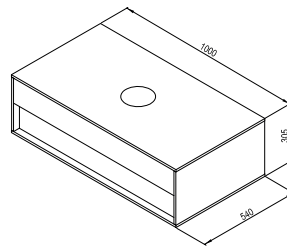

Order No.	Type	Dimensions (mm)	Size of packaging (cm)	Gross weight (kg)	Price excl. VAT	Price incl. VAT
X000001417	SD Step 1000 white/oak	1000x540x305	105x59x35	35,7	-	-
X000001418	SD Step 1000 white/walnut	1000x540x305	105x59x35	35,7	-	-
X000001429	SD Step 1000 white/white	1000x540x305	105x59x35	35,7	-	-