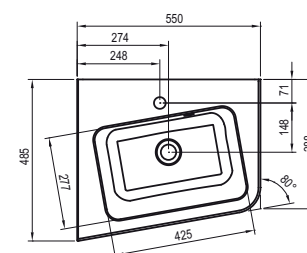

Order No.	Type	Dimensions (mm)	Size of packaging (cm)	Gross weight (kg)	Price excl. VAT	Price incl. VAT
XJIL1155000	Washbasin 10° 550 L white with holes	550x485x169	57x19x50	15,4	-	-
XJIP1155000	Washbasin 10° 550 R white with holes	550x485x169	57x19x50	15,6	-	-
XJIL1165000	Washbasin 10° 650 L white with holes	650x535x171	67x19x55	19,4	-	-
XJIP1165000	Washbasin 10° 650 R white with holes	650x535x171	67x19x55	19,2	-	-
X01437	Washbasin waste plug Click-Clack low chrome	Ø 62x77-92	7x7x11	0,3	-	-
X01373	Washbasin waste plug Click-Clack	Ø 62x104-119	7,5x7,5x14,5	0,4	-	-
X01612	Washbasin waste trap furniture	Ø 70x170-240x210-510	20x9x40	0,3	-	-
X01371	Washbasin waste trap chrome	Ø 50x140-240x360	15x7x36	0,8	-	-

Products are as standard delivered within 14 days.