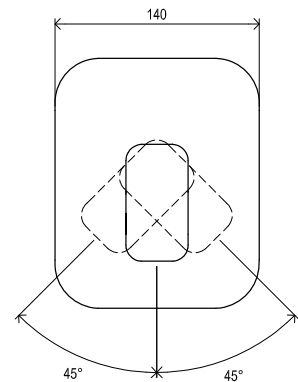

5

5-YEAR WARRANTY

3

3-YEAR WARRANTY

SOFT MOVE

CuZn

METAL DESIGN

CONCEPTS

10° Free

Order No.	Type	Design	Flow rate	Size of packaging (cm)	Gross weight (kg)	Price excl. VAT	Price incl. VAT
X070137	TD F 066.00 Concealed faucet without diverter for R-box	chrome	22	21,5x18,5x10	1,6	-	-
X070159	TD F 066.20 Concealed faucet without diverter for R-box, black	black	22	21,5x18,5x10	1,6	-	-
X070052	RB 070.50 R-box for 065.00, 066.00	-		16x12x12	1,2	-	-