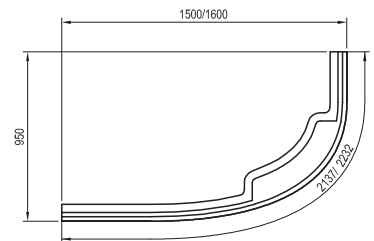

Rosa 95

Bathtub colour

WHITE

Panel colour

WHITE

Order No.	BATHTUB	Dimensions (mm)	Size of packaging (cm)	Gross weight (kg)	Price excl. VAT	Price incl. VAT
C55100000	Bathtub ROSA 95 150x95 L snowwhite	1500x950x440	151x95x50	24,0	-	-
C56100000	Bathtub ROSA 95 150x95 R snowwhite	1500x950x440	153x95x50	24,0	-	-
C57100000	Bathtub ROSA 95 160x95 L snowwhite	1600x950x440	163x95x50	26,0	-	-
C58100000	Bathtub ROSA 95 160x95 R snowwhite	1600x950x440	163x95x50	26,0	-	-

Order No.	PANELS AND SUPPORTS	Dimensions (mm)	Size of packaging (cm)	Gross weight (kg)	Price excl. VAT	Price incl. VAT
CY5500000	Support for bathtub ROSA Universal	---	88x11x5	4,4	-	-
CZ55100A00	Panel A ROSA 95 L 150 cm snowwhite	1500x950x560	3x48x59	6,0	-	-
CZ56100A00	Panel A ROSA 95 R 150 cm snowwhite	1500x950x560	3x48x59	6,0	-	-
CZ57100A00	Panel A ROSA 95 L 160 cm snowwhite	1600x950x560	3x51x59	6,1	-	-
CZ58100A00	Panel A ROSA 95 R 160 cm snowwhite	1600x950x560	3x51x59	6,1	-	-
B23000100N	Panelkit ROSA Universal	---	72x11x5	3,3	-	-

Order No.	RECOMMENDED PRODUCTS	Dimensions (mm)	Size of packaging (cm)	Gross weight (kg)	Price excl. VAT	Price incl. VAT
X01305	Bathtub waste set 570 B R/R chrome	---	14x8x38	0,8	-	-
X01438	Bathtub overflow filler 570 B S/R chrome	---	15x11x39	0,9	-	-
7QLMOC00Y1	Bath screen CVSK1 ROSA 140/150L bright alu+transparent	---	84x5x156	25,7	-	-
76L8010041	Bath screen VSK2 ROSA 150L white+rain	---	48x8x153	6,7	-	-

150 / 160 cm
95 cm

Warranty: 10 years – The warranty is contingent on the buyer using original RAVAK supports (legs) intended for the given type of bathtub in accordance with the assembly manual. Products are as standard delivered within 14 days.