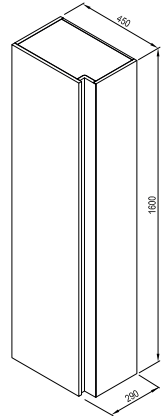

5

5-YEAR WARRANTY

ANTI-MOISTURE FINISH

CONCEPTS

Body design

Laminate Dark walnut

White gloss

Door design

Laminate Dark walnut

White gloss

10°

Order No.	Type	Dimensions (mm)	Size of packaging (cm)	Gross weight (kg)	Price excl. VAT	Price incl. VAT
X000000751	SB 10° 450 white	450x290x1600	49x33x164	29,0	-	-
X000000753	SB 10° 450 dark walnut	450x290x1600	49x33x164	29,0	-	-