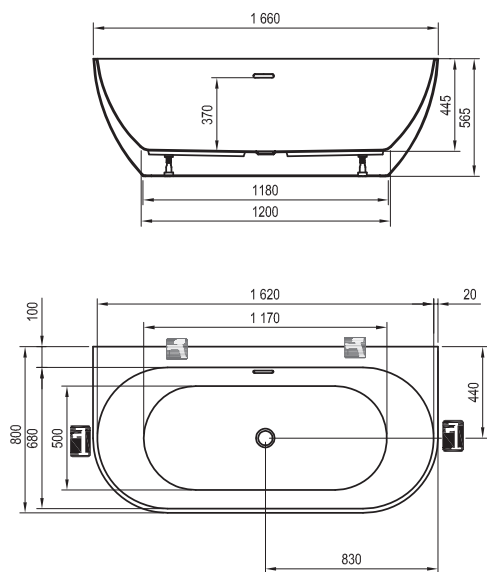

Freedom W

Bathtub colour

Order No.	BATHTUB	Dimensions (mm)	Size of packaging (cm)	Gross weight (kg)	Price excl. VAT	Price incl. VAT
XC00100024	Bathtub FREEDOM W 1660x800 snowwhite freestanding	1660x800x565	178x82x61	45,0	-	-
XC00100033	Bathtub FREEDOM W 1660x800 snowwhite/black overflow freestanding	1660x800x565	178x82x61	45,0	-	-
XC00100027	Bathtub FREEDOM W 1660x800 snowwhite/black freestanding	1660x800x565	178x82x61	45,0	-	-

Order No.	RECOMMENDED PRODUCTS	Dimensions (mm)	Size of packaging (cm)	Gross weight (kg)	Price excl. VAT	Price incl. VAT
X070120	FL 026.00 Bathtub edge faucet, 4-hole	---	48,5x31x7,5	4,8	-	-
X070073	CR 025.00 Waterfall bathtub filler	---	45x28x12	4,5	-	-
X070059	FM 080.00 Floor mounted bathtub faucet	---	95,5x48,5x14	9,5	-	-
X070101	CR 080.00 Floor mounted bathtub faucet Chrome	---	103x42x23	10,0	-	-

Warranty: 10 years – The warranty is contingent on the buyer using original RAVAK supports (legs) for the given type of bathtub in accordance with the assembly manual! Products are as standard delivered within 14 days. Black version of the Freedom W bathtub is available on order.