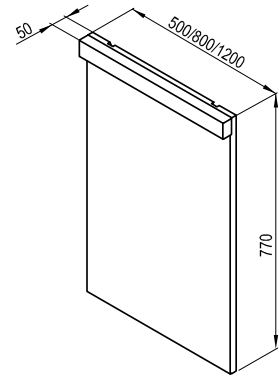

Extras → 584

Bathtubs → 292

Shower enclosures → 22

55-YEAR
WARRANTYANTI-
MOISTURE
FINISH

Design

White gloss

Natural

Order No.	Type	Dimensions (mm)	Size of packaging (cm)	Gross weight (kg)	Price excl. VAT	Price incl. VAT
X000001056	Mirror Natural 500 white	500x50x770	56x81x8	11,0	-	-
X000001057	Mirror Natural 800 white	800x50x770	86x81x8	15,0	-	-
X000001058	Mirror Natural 1200 white	1200x50x770	126x81x8	21,0	-	-