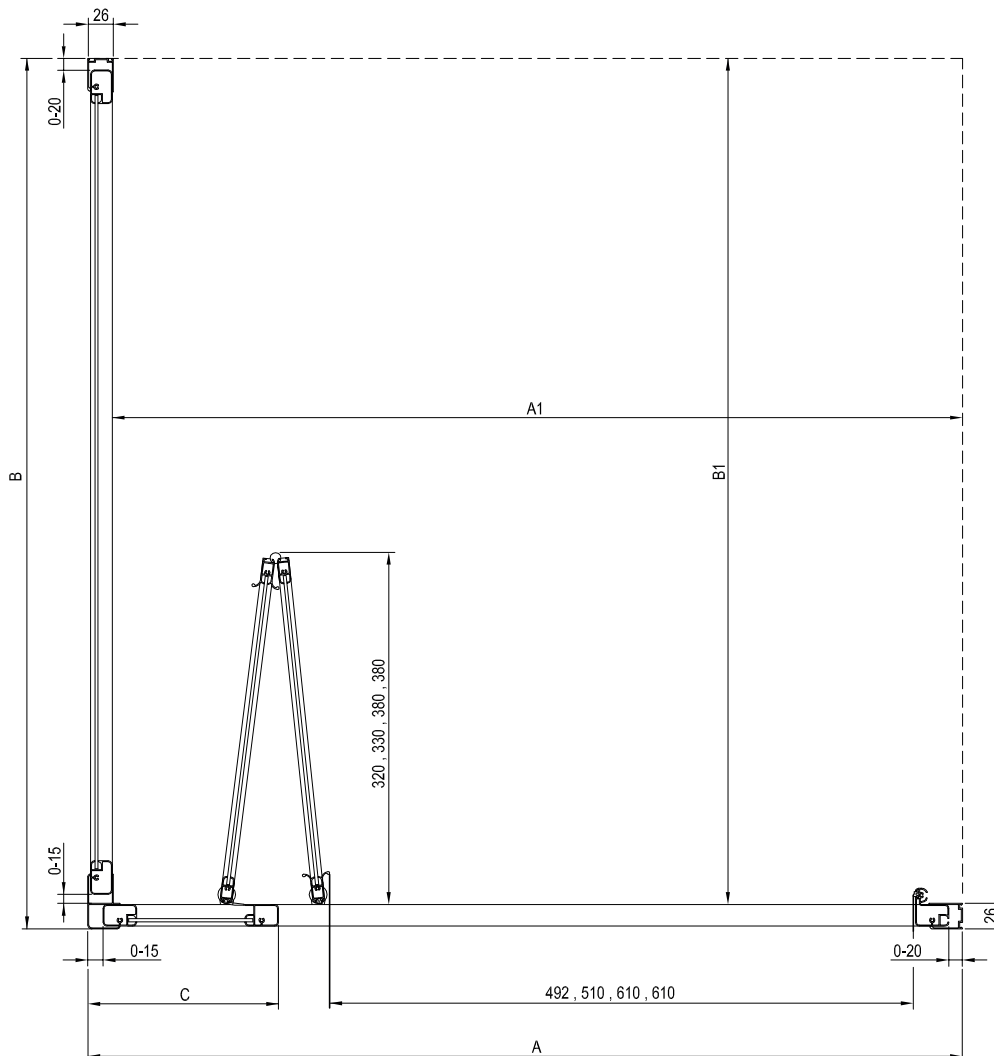

SDZ2 / SDZ3 + PSS Structural preparation

Type	Mounting onto a tray * Recommended shower tray size (mm)	Floor mounting ** Recommended size of inclined area (mm)
SDZ2 - 90 + PSS - 75	900 x 750	860 x 710
SDZ2 - 80 + PSS - 80	800 x 800	760 x 760
SDZ2 - 90 + PSS - 90	900 x 900	
Other combinations	-	In accordance with technical drawings

* The values listed in the table assume the tray is mounted in accordance with the RAVAK assembly manual

** The values in the table apply to the inside edge of the glass.