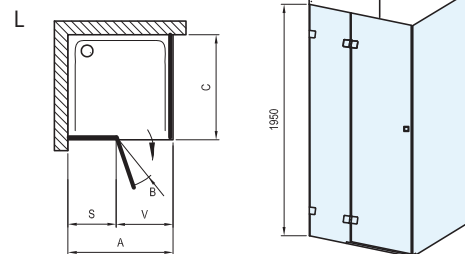

Assemble a product exactly as you need – online, with a visual preview in a bathroom at <https://atypical.ravak.com>
Delivery time of atypical products is 6-8 weeks.