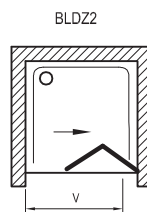

5-YEAR WARRANTY

GLASS THICKNESS

GLASS PROTECTION ANTICALC

SILENT OPERATION

Blix BLDZ2

Design

BRIGHT ALU

Standard panelling

TRANSPARENT

Height
1900 mm

Order No.	Type	Frame	Panelling	Product dimensions (mm)	Product dimensions in mm - installation with BLPSZ	„V“ entrance (mm)	Size of packaging (cm)	Gross weight (kg)	Price excl. VAT	Price incl. VAT
X01H10C00Z1	BLDZ2 - 70	bright alu	transparent	670-710	670-690	453	73x7x198	25,5	-	-
X01H40C00Z1	BLDZ2 - 80	bright alu	transparent	770-810	770-790	553	83x7x198	29,5	-	-
X01H70C00Z1	BLDZ2 - 90	bright alu	transparent	870-910	870-890	654	93x7x198	33,5	-	-

Products are as standard delivered within 14 days.