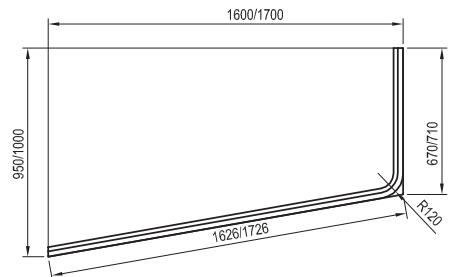

L/R
L/R OPTION

10
10-YEAR WARRANTY

10°

Bathtub colour

Panel colour

Order No.	BATHTUB	Dimensions (mm)	Size of packaging (cm)	Gross weight (kg)	Price excl. VAT	Price incl. VAT
C831000000	Bathtub 10° 160x95L snowwhite	1600x950x440	165x97x50	24,9	-	-
C841000000	Bathtub 10° 160x95 R snowwhite	1600x950x440	165x97x50	24,9	-	-
C811000000	Bathtub 10° 170x100L snowwhite	1700x1000x440	175x97x50	27,5	-	-
C821000000	Bathtub 10° 170x100 R snowwhite	1700x1000x440	175x97x50	27,5	-	-

Order No.	PANELS AND SUPPORTS	Dimensions (mm)	Size of packaging (cm)	Gross weight (kg)	Price excl. VAT	Price incl. VAT
CY81000000	Support for bathtub 10°	---	88x11x5	4,2	-	-
CZ83100A00	Panel A 10° 160L snowwhite	162x97x56	162x97x56	6,3	-	-
CZ84100A00	Panel A 10° 160 R snowwhite	162x97x56	162x97x56	6,3	-	-
CZ81100A00	Panel A 10° 170L snowwhite	172x107x56	172x107x56	6,5	-	-
CZ82100A00	Panel A 10° 170 P snowwhite	172x107x56	172x107x56	6,5	-	-
B28100000N	Panelkit 10°, BeHappy II, Chrome 160, 170 x 105	---	72x11x5	1,5	-	-

Order No.	RECOMMENDED PRODUCTS	Dimensions (mm)	Size of packaging (cm)	Gross weight (kg)	Price excl. VAT	Price incl. VAT
X01377	Bathtub waste set 570 C-C R/R chrome	---	14x8x38	0,7	-	-
X01305	Bathtub waste set 570 B R/R chrome	---	14x8x38	0,8	-	-
7QLA0C03Z1	Bath screen 10CVS2-100L bright alu+transparent	1000	98x6x153	26,9	-	-
7QRA0C03Z1	Bath screen 10CVS2-100 R bright alu+transparent	1000	98x6x153	26,9	-	-

95 / 100 cm
160 / 170 cm

Warranty: 10 years – The warranty is contingent on the buyer using original RAVAK supports (legs) intended for the given type of bathtub in accordance with the assembly manual. Products are as standard delivered within 14 days.