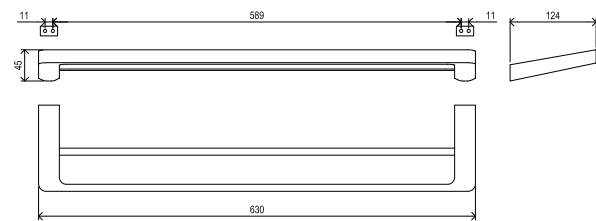

Order No.	Type	Design	Size of packaging (cm)	Gross weight (kg)	Price excl. VAT	Price incl. VAT
X07P325	TD 310.00 Towel bar 63 cm	chrome	8,5x4,5x64	0,7	-	-
X07P561	TD 310.20 Towel bar, black	black	8,5x4,5x64	0,7	-	-