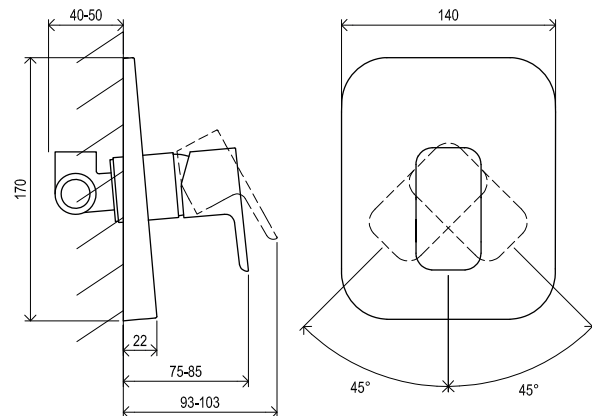

Order No.	Type	Design	Flow rate	Size of packaging (cm)	Gross weight (kg)	Price excl. VAT	Price incl. VAT
X070135	TD F 062.00 Concealed faucet without diverter	chrome	26	21,5x18,5x10	1,3	-	-
X070157	TD F 062.20 Concealed faucet without diverter, black	black	26	21,5x18,5x10	1,3	-	-