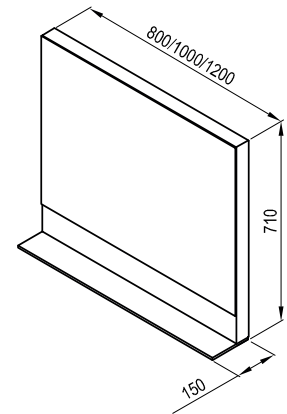

Design

White gloss

Oak veneer

Walnut veneer

Formy

Order No.	Type	Dimensions (mm)	Size of packaging (cm)	Gross weight (kg)	Price excl. VAT	Price incl. VAT
X000001044	Mirror Formy 800 white	800x150x710	86x77x10	30,0	-	-
X000000983	Mirror Formy 1000 white	1000x150x710	106x77x10	37,0	-	-
X000001045	Mirror Formy 1200 white	1200x150x710	126x77x10	44,0	-	-
X000001046	Mirror Formy 800 oak	800x150x710	86x77x10	30,0	-	-
X000001047	Mirror Formy 1000 oak	1000x150x710	106x77x10	37,0	-	-
X000001048	Mirror Formy 1200 oak	1200x150x710	126x77x10	44,0	-	-
X000001049	Mirror Formy 800 walnut	800x150x710	86x77x10	30,0	-	-
X000001050	Mirror Formy 1000 walnut	1000x150x710	106x77x10	37,0	-	-
X000000984	Mirror Formy 1200 walnut	1200x150x710	126x77x10	44,0	-	-