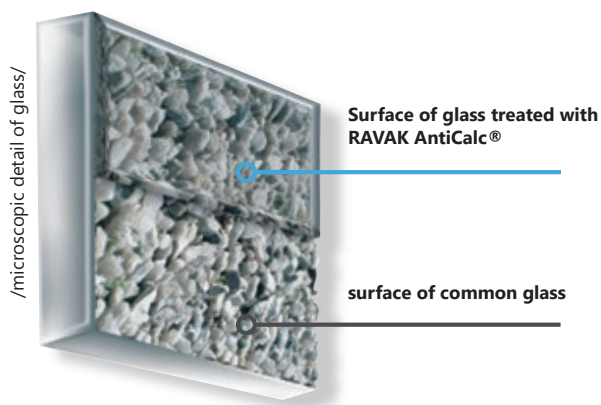

THE BEST SERVICE COMES DIRECTLY FROM THE MANUFACTURER

An invisible shield against dirt and deposits on the glass

All water except for rainwater and distilled water contains a certain amount of salts. Their deposits, known as scale, can only be removed with great difficulty. They form a chemical bond with the glass and give it an unsightly tint over time. Common chemical cleaning products are entirely ineffective against scale.

Only the patented RAVAK AntiCalc® technology can reliably protect glass from these permanent stains. All RAVAK shower enclosures and screen glass panes are treated with RAVAK AntiCalc® during production.

RAVAK AntiCalc Conditioner

It is recommended to renew the water-repellent effects of our technology every 3 months (depending on water hardness) by applying RAVAK AntiCalc Conditioner.