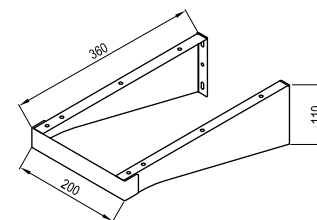

Order No.	Type	Dimensions (mm)	Size of packaging (cm)	Gross weight (kg)	Price excl. VAT	Price incl. VAT
X000001384	Towel holder Comfort white	5x100x455	47x8,5x15	2,0	-	-

Order No.	Type	Dimensions (mm)	Size of packaging (cm)	Gross weight (kg)	Price excl. VAT	Price incl. VAT
X000001375	Countertop console Balance/Comfort 120	200x360x110	37,5x5x13,5	3,0	-	-