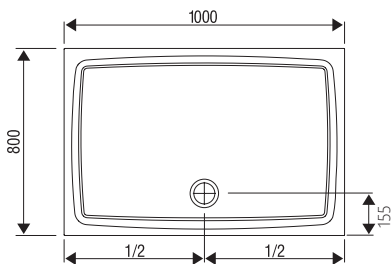

Products are as standard delivered within 14 days.