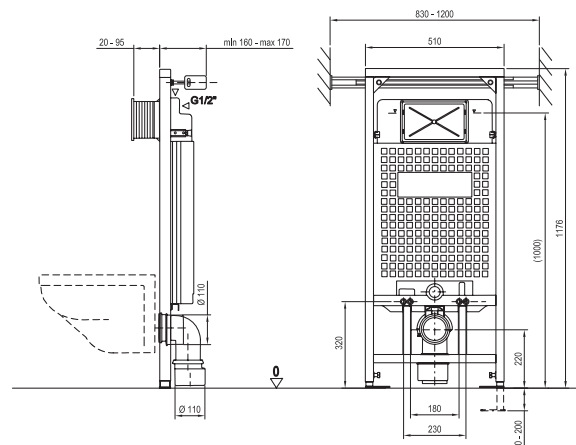

Order No.	Type	Dimensions (mm)	Size of packaging (cm)	Gross weight (kg)	Price excl. VAT	Price incl. VAT
X01703	WC module G II/1120 for building into plasterboard	510x1176x180-265	52x14,5x113	13,9	-	-