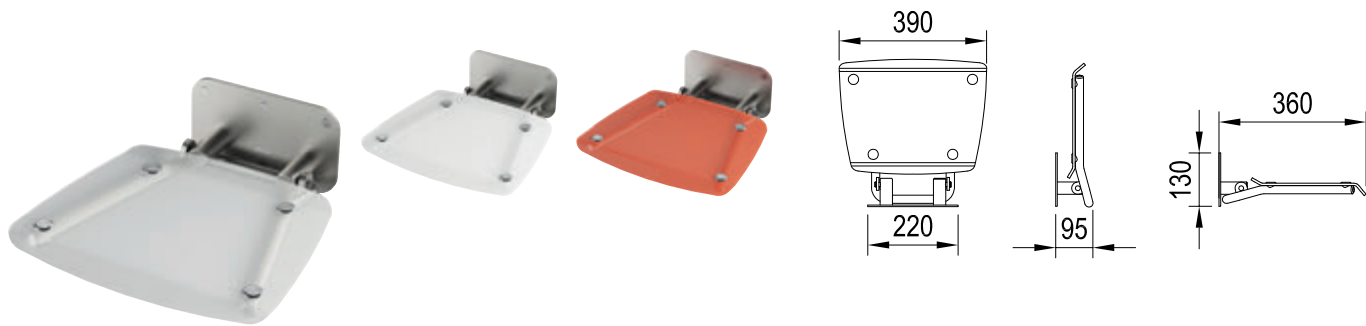

10

10-YEAR WARRANTY

kg **150**

LOAD CAPACITY

CAN BE FOLDED UP AGAINST THE WALL

OVO B II

Order No.	Type	Design	Size of packaging (cm)	Gross weight (kg)	Price excl. VAT	Price incl. VAT
B8F0000051	Shower seat OVO-B II-CLEAR/stainless	transparent	10x37x44	3,4	-	-
B8F0000052	Shower seat OVO-B II-OPAL/stainless	translucent white	10x37x44	3,4	-	-
B8F0000053	Shower seat OVO-B II-ORANGE/stainless	translucent orange	10x37x44	3,4	-	-