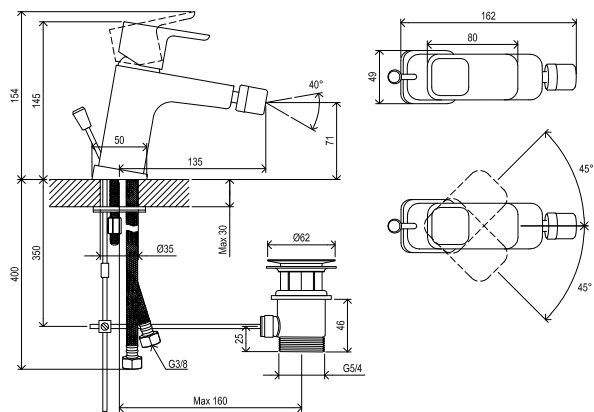

Order No.	Type	Design	Flow rate	Size of packaging (cm)	Gross weight (kg)	Price excl. VAT	Price incl. VAT
X070067	TD 055.00 Bidet faucet with pop-up waste	chrome	14	28x18x7,5	1,9	-	-

Flow rate is stated in l/min at a pressure of 0.3 MPa. Products are as standard delivered within 14 days.