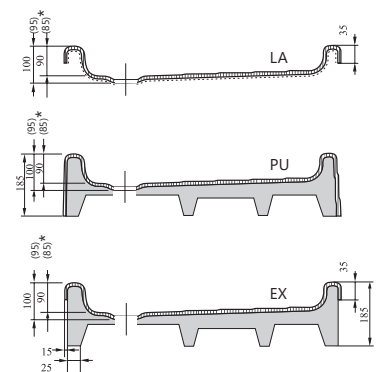

Ronda

Order No.	Type	Size of packaging (cm)	Gross weight (kg)	Price excl. VAT	Price incl. VAT
A214001220	Shower tray RONDA-80 LA-R white	81x4x81	8,8	-	-
A204001320	Shower tray RONDA-80 EX-R white	81x19x81	5,2	-	-
A204001120	Shower tray RONDA-80 PU-R white	81x19x81	6,9	-	-
A217001220	Shower tray RONDA-90 LA-R white	91x4x91	11,0	-	-
A207001320	Shower tray RONDA-90 EX-R white	91x19x91	7,1	-	-
A207001120	Shower tray RONDA-90 PU-R white	91x19x91	8,4	-	-
B2F0000001	Universal base 600 for shower tray LA-80	60x11x5	2,6	-	-
B2F0000002	Universal base 650 for shower tray LA-90	65x11x5	2,7	-	-
A000000004	Universal mounting kit for shower trays	8x5x125	0,7	-	-

Material: Acrylic (PMMA + ABS sandwich), Antibac® finish
Reinforcement: type LA – fibreglass; type EX, PU – polyurethane foam with glass fibres