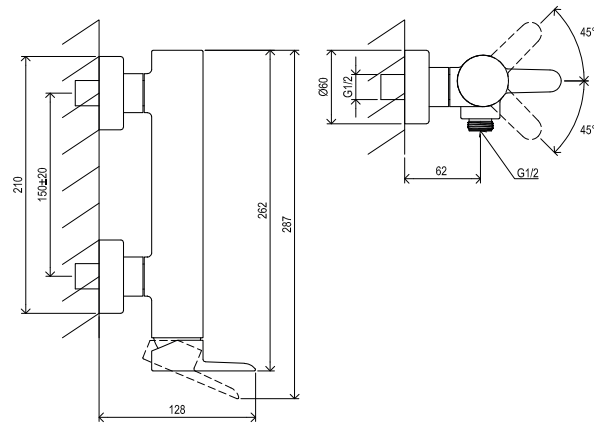

COOLFEEL

Order No.	Type	Design	Flow rate	Size of packaging (cm)	Gross weight (kg)	Price excl. VAT	Price incl. VAT
X070145	PU 032.00 Wall mounted shower faucet	chrome	23	28x22x7,5	1,9	-	-

EASYCLEAN

Order No.	Type	Design	Flow rate	Size of packaging (cm)	Gross weight (kg)	Price excl. VAT	Price incl. VAT
X070144	PU 055.00 Bidet faucet with pop-up waste	chrome	12	28x20x7,5	1,8	-	-