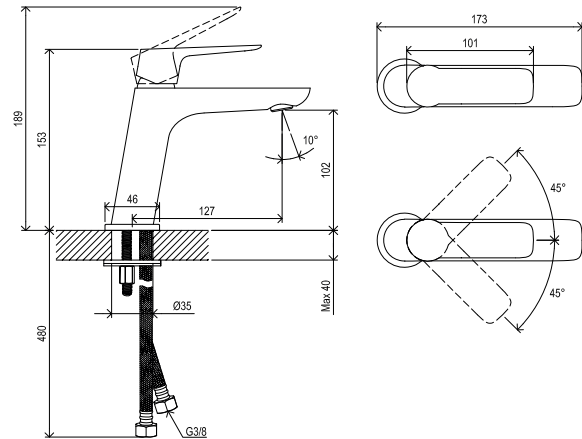

Order No.	Type	Design	Flow rate	Size of packaging (cm)	Gross weight (kg)	Price excl. VAT	Price incl. VAT
X070080	CL 012.00 Washbasin faucet without pop-up waste	chrome	11	28x20x7,5	1,2	-	-