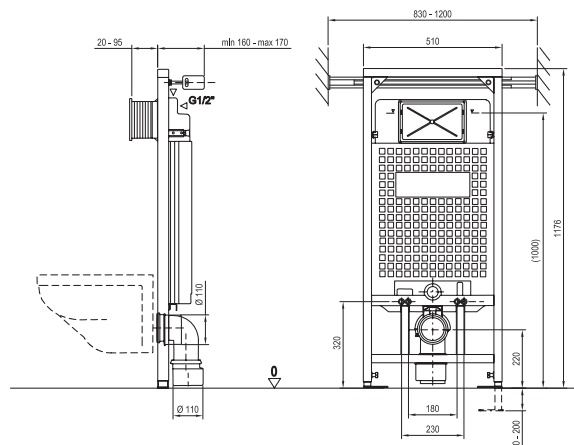

Order No.	Type	Dimensions (mm)	Size of packaging (cm)	Gross weight (kg)	Price excl. VAT	Price incl. VAT
X01703	WC module G II/1120 for building into plasterboard	510x1176x180-265	52x14,5x113	13,9	-	-