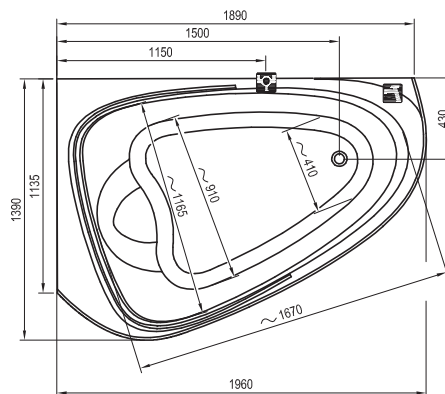

360l	38 kg	L/R	10
VOLUME	WEIGHT	L/R OPTION	10-YEAR WARRANTY

LoveStory II

Bathtub colour

Panel colour

Order No.	BATHTUB	Dimensions (mm)	Size of packaging (cm)	Gross weight (kg)	Price excl. VAT	Price incl. VAT
C75100000	Bathtub LOVE STORY II L snowwhite	1890x1390x455	50x140x185	37,4	-	-
C76100000	Bathtub LOVE STORY II R snowwhite	1890x1390x455	50x140x185	37,4	-	-

Order No.	PANELS AND SUPPORTS	Dimensions (mm)	Size of packaging (cm)	Gross weight (kg)	Price excl. VAT	Price incl. VAT
CY7500000	Support for bathtub LOVE STORY II	110x10x7	110x10x7	4,7	-	-
CZ75100A00	Panel A LOVE STORY II L snowwhite	3x57x60	3x57x60	8,1	-	-
CZ76100A00	Panel A LOVE STORY II R snowwhite	3x57x60	3x57x60	8,1	-	-
B27500000N	Panelkit LOVE STORY II	86x11x7	86x11x7	4,5	-	-

Order No.	RECOMMENDED PRODUCTS	Dimensions (mm)	Size of packaging (cm)	Gross weight (kg)	Price excl. VAT	Price incl. VAT
X01440	Bathtub overflow filler 570 C-C S/R chrome	---	15x11x39	0,8	-	-
X01438	Bathtub overflow filler 570 B S/R chrome	---	15x11x39	0,9	-	-

196 cm
139 cm

Warranty: 10 years – The warranty is contingent on the buyer using original RAVAK supports (legs) intended for the given type of bathtub in accordance with the assembly manual. Products are as standard delivered within 14 days.