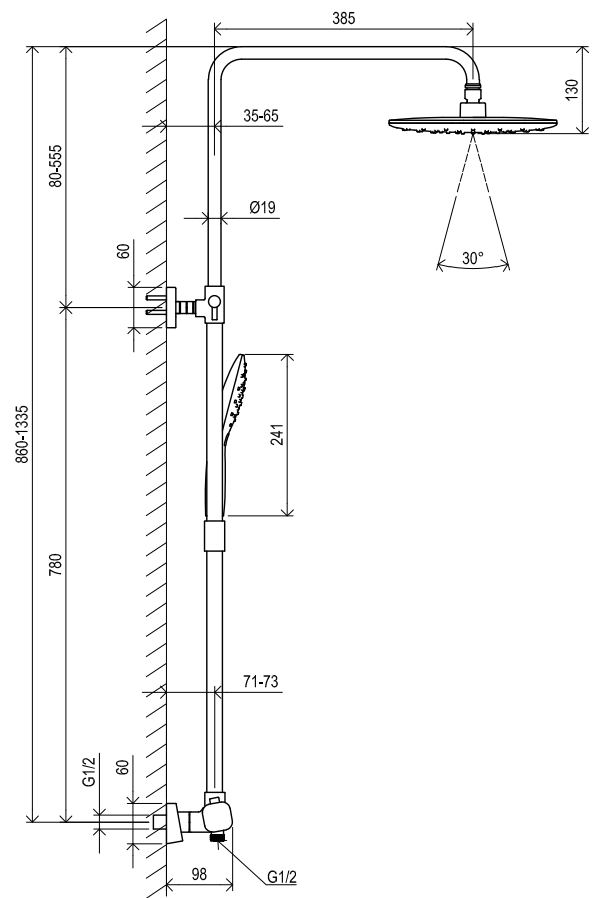

Order No.	Type	Design	Flow rate	Size of packaging (cm)	Gross weight (kg)	Price excl. VAT	Price incl. VAT
X070141	TD F 091.00 Shower column 10° with thermostatic faucet and shower set	chrome	14/11	104x45x10	7,4	-	-
X070160	TD F 091.20 Shower column 10° with thermostatic faucet and shower set, black	black	14/11	104x45x9,5	7,5	-	-

Flow rate values: TD F 091 head/hand shower. Warranty for faucets in black design is 3 years. Flow rate is stated in l/min at a pressure of 0.3 MPa. Products are as standard delivered within 14 days.