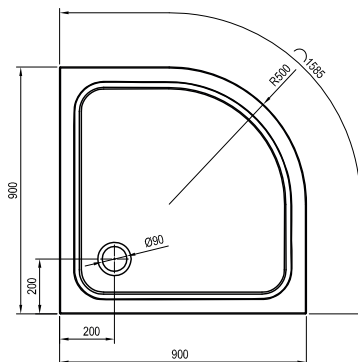

5-YEAR WARRANTY

SHOWER TRAY DEPTH

SHOWER TRAY HEIGHT

WASTE TRAP DIAMETER

CONCEPTS

Galaxy Pro Chrome

Elipso Pro Chrome

Order No.	Type	Size of packaging (cm)	Gross weight (kg)	Price excl. VAT	Price incl. VAT
XA244401010	Shower tray ELIPSO PRO-80 CHROME white	84x6x84	25,5	-	-
XA247701010	Shower tray ELIPSO PRO-90 CHROME white	95x6x95	33,3	-	-
XA934001010	Panel ELIPSO PRO-80 SET white	4x33x11	1,1	-	-
XA937001010	Panel ELIPSO PRO-90 SET white	4x44x11	1,2	-	-
XB2J000000N	Base GALAXY PRO	15x8x8	0,6	-	-
A000000004	Universal mounting kit for shower trays	8x5x125	0,7	-	-

Material: cast mixture of dolomite and resin
Production process: casting

Products are as standard delivered within 14 days.