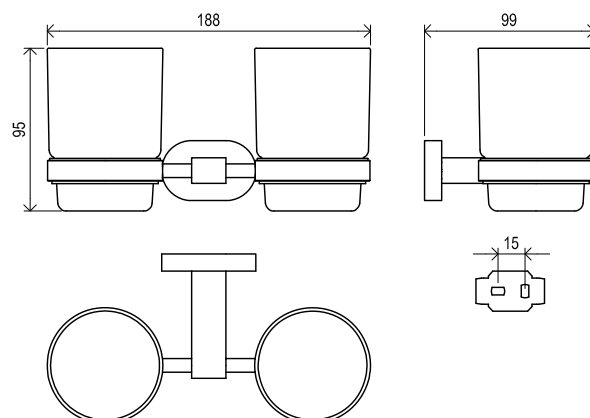

Order No.	Type	Design	Size of packaging (cm)	Gross weight (kg)	Price excl. VAT	Price incl. VAT
X07P189	CR 220.00 Double cup holder (glass)	chrome	23x15x9	0,9	-	-