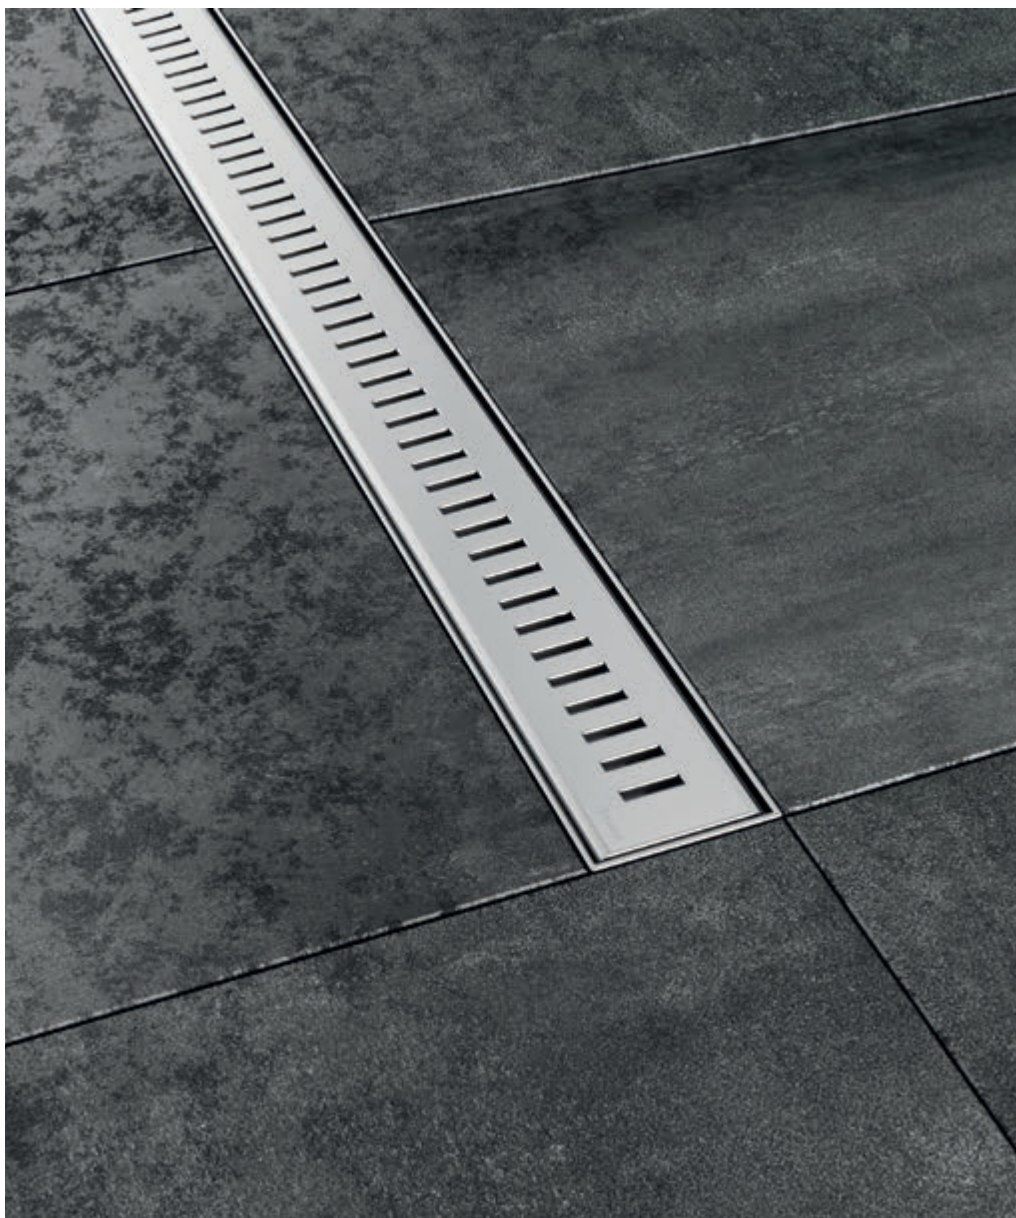

Shower enclosures → 22

Seats → 244

Faucets → 494

Detergents → 595

Zebra and SN501 Plastic body with a stainless grate

Zebra – low mounting height of mere 75 mm

Perfect and easy cleaning of the entire channel, including the waste trap