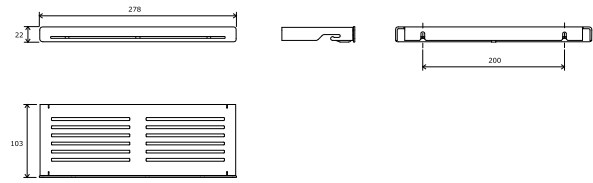

5

5-YEAR WARRANTY

RAVAK
CLEANER
CHROME

Slim shelves