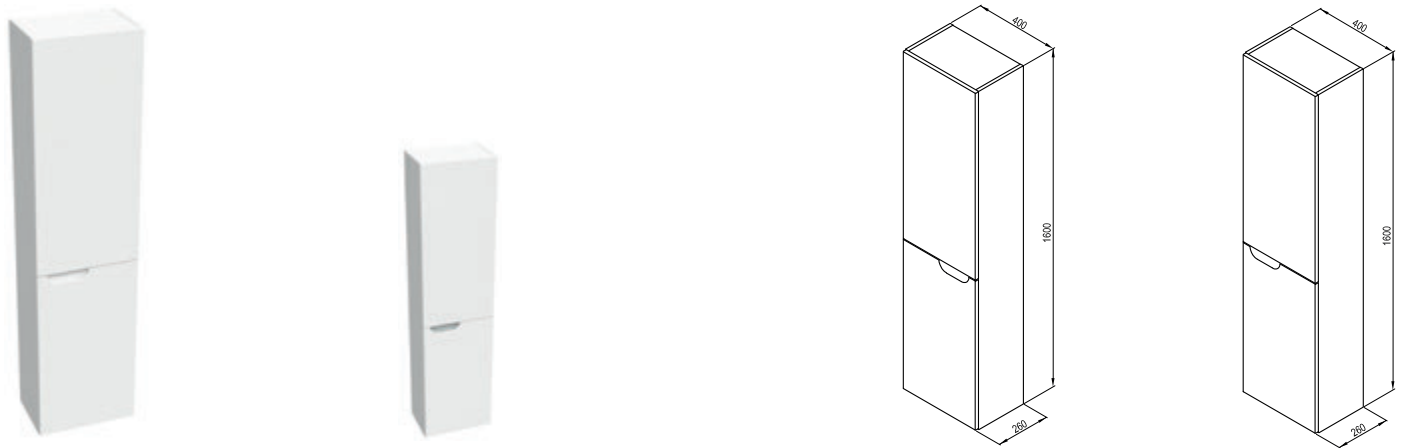

Order No.	Type	Dimensions (mm)	Size of packaging (cm)	Gross weight (kg)	Price excl. VAT	Price incl. VAT
X000001472	SB Classic II 400 L white/white	400x260x1600	44x30x164	26,5	-	-
X000001473	SB Classic II 400 L white/gray	400x260x1600	44x30x164	26,5	-	-
X000001474	SB Classic II 400 R white/white	400x260x1600	44x30x164	26,5	-	-
X000001475	SB Classic II 400 R white/gray	400x260x1600	44x30x164	26,5	-	-