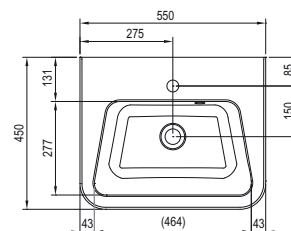

5

5-YEAR
WARRANTY

CONCEPTS

10°

Order No.	Type	Dimensions (mm)	Size of packaging (cm)	Gross weight (kg)	Price excl. VAT	Price incl. VAT
XJI01155000	Washbasin 10° 550 white with holes	550x450x169	57x19x47	15,7	-	-
XJI01165000	Washbasin 10° 650 white with holes	650x450x169	67x19x50	20,0	-	-
X01437	Washbasin waste plug Click-Clack low chrome	Ø 62x77-92	7x7x11	0,3	-	-
X01373	Washbasin waste plug Click-Clack	Ø 62x104-119	7,5x7,5x14,5	0,4	-	-
X01748	Washbasin waste plug Click-Clack black	Ø 62x104-119	7,5x7,5x14,5	0,4	-	-
X01612	Washbasin waste trap furniture	Ø 70x170-240x210-510	20x9x40	0,3	-	-
X01371	Washbasin waste trap chrome	Ø 50x140-240x360	15x7x36	0,8	-	-
X01747	Washbasin waste trap black	Ø 50x140-240x360	15x7x36	0,9	-	-