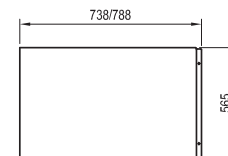

Campanula II

Bathtub colour

WHITE

Panel colour

WHITE

Order No.	BATHTUB	Dimensions (mm)	Size of packaging (cm)	Gross weight (kg)	Price excl. VAT	Price incl. VAT
CA21000000	Bathtub CAMPANULA II 170x75 snowwhite	1700x750x440	171x76x50	22,6	-	-
CB21000000	Bathtub CAMPANULA II 180x80 snowwhite	1800x800x440	181x76x50	24,5	-	-

Order No.	PANELS AND SUPPORTS	Dimensions (mm)	Size of packaging (cm)	Gross weight (kg)	Price excl. VAT	Price incl. VAT
CY00030000	Support for bathtub 75 U	66x11x5	66x11x5	3,3	-	-
CY00040000	Support for bathtub 80 U	71x11x5	71x11x5	3,4	-	-
CZ001V0A00	Frontal panel U 170 snowwhite	171x3x59	171x3x59	4,7	-	-
CZ001Y0A00	Frontal panel U 180 snowwhite	180x3x59	180x3x59	5,2	-	-
CZ00130A00	Side panel U 75 snowwhite	75x3x59	75x3x59	2,0	-	-
CZ00140A00	Side panel U 80 snowwhite	80x3x59	80x3x59	2,1	-	-
B23600000N	Frontal panelkit U	51x11x5	51x11x5	1,2	-	-

Order No.	RECOMMENDED PRODUCTS	Dimensions (mm)	Size of packaging (cm)	Gross weight (kg)	Price excl. VAT	Price incl. VAT
X01377	Bathtub waste set 570 C-C R/R chrome	---	14x8x38	0,7	-	-
X01305	Bathtub waste set 570 B R/R chrome	---	14x8x38	0,8	-	-
79840C00Z1	Bath screen PVS1-80 bright alu+transparent	800	77x4x152	19,4	-	-
7U840A00Z1	Bath screen BVS1-80 chrome+transparent	800	69x4x152	26,1	-	-
D01000A070	B SET BVS1 80 chrome	---	9x12x28	1,6	-	-

170 / 180cm
75 / 80cm