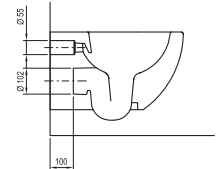

Uni Chrome toilet

Order No.	Type	Dimensions (mm)	Size of packaging (cm)	Gross weight (kg)	Price excl. VAT	Price incl. VAT
X01535	WC Uni Chrome RimOff white	360x510x350	40x40x53	26,0	-	-