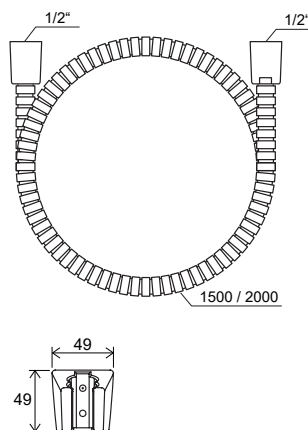

Order No.	Type	Design	Flow rate	Size of packaging (cm)	Gross weight (kg)	Price excl. VAT	Price incl. VAT
X07P005	901.00 Bathtub set - hand shower, 1 function, hose 150 cm, shower holder small	chrome	17	25x10,5x8,5	0,4	-	-