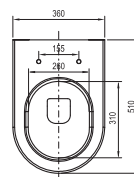

Order No.	Type	Dimensions (mm)	Size of packaging (cm)	Gross weight (kg)	Price excl. VAT	Price incl. VAT
X01516	WC Uni Chrome white	360x510x350	40x40x53	25,0	-	-

Products are as standard delivered within 14 days.

10-year warranty on toilet bowls; 3-year warranty on toilet seats; 3-year warranty on flush plates; 10-year warranty on fixed parts of mounting flushing modules; 3-year warranty on replaceable parts of mounting flushing modules.