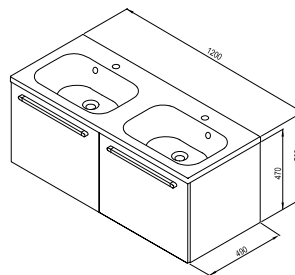

Order No.	Type	Dimensions (mm)	Size of packaging (cm)	Gross weight (kg)	Price excl. VAT	Price incl. VAT
X00000536	SD Chrome 1200 white/white	1200x490x470	54x56x126	51,0	-	-
X00000964	SD Chrome 1200 cappuccino/white	1200x490x470	54x56x126	51,0	-	-