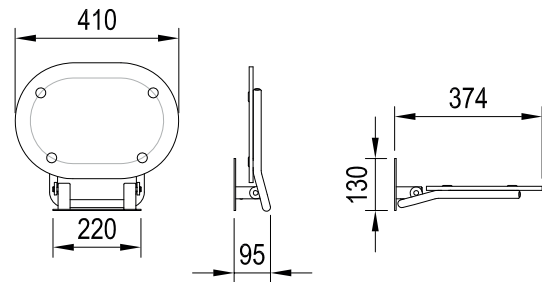

10

10-YEAR WARRANTY

kg **150**

LOAD CAPACITY

CAN BE FOLDED UP AGAINST THE WALL

CONCEPTS

Chrome

Order No.	Type	Design	Size of packaging (cm)	Gross weight (kg)	Price excl. VAT	Price incl. VAT
B8F000029	Shower seat CHROME CLEAR/stainless	translucent white with white oval	10x37x44	4,1	-	-