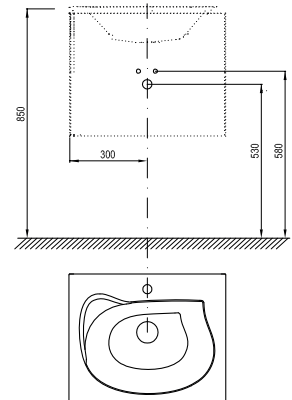

Order No.	Type	Dimensions (mm)	Size of packaging (cm)	Gross weight (kg)	Price excl. VAT	Price incl. VAT
X00000924	SD Rosa II 600 white/white	600x490x470	64x53x51	23,0	-	-
X00000926	SD Rosa II 600 cappuccino/white	600x490x470	64x53x51	23,0	-	-
X000001293	SD Rosa II 760 white/white	760x490x470	80x54x54	27,7	-	-
X000001295	SD Rosa II 760 cappuccino/white	760x490x470	80x54x54	27,7	-	-