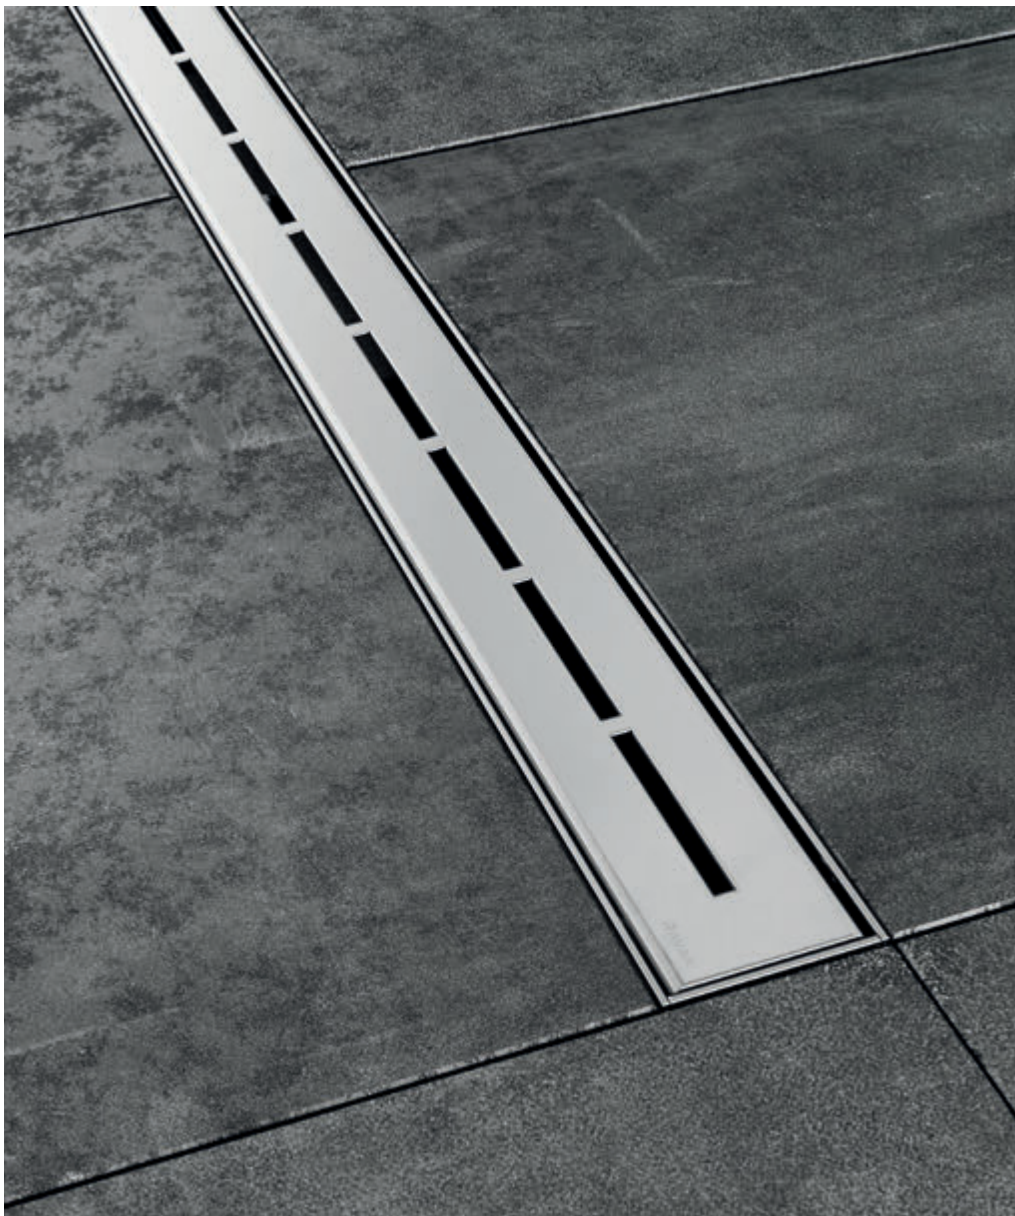

Runway

Stainless shower channels for placement against the wall or into open space

Perfect and easy cleaning of the entire channel, including the waste trap