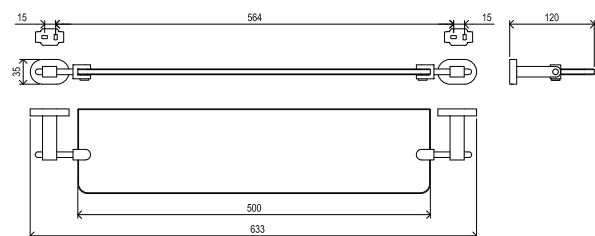

Order No.	Type	Design	Size of packaging (cm)	Gross weight (kg)	Price excl. VAT	Price incl. VAT
X07P194	CR 330.00 Towel rack with holder	chrome	68x23x14	2,2	-	-