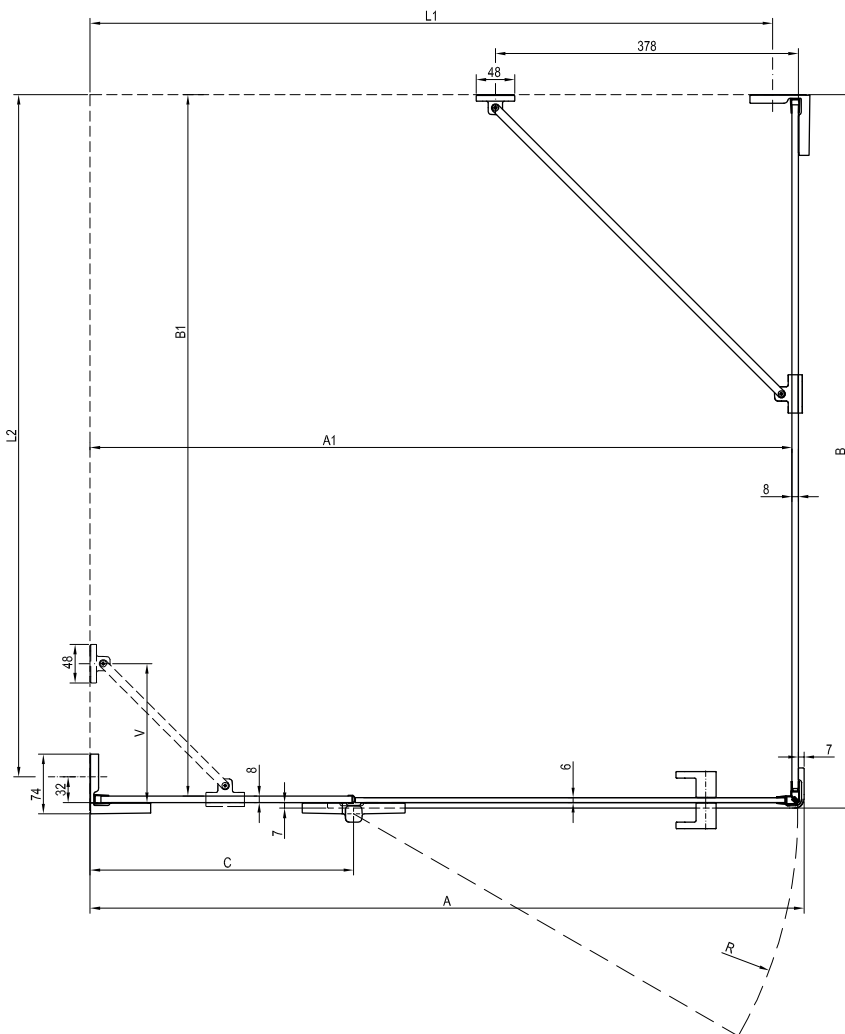

BSDPS Structural preparation

Type	Mounting onto a tray * Recommended shower tray size (mm)	Floor mounting ** Recommended size of inclined area (mm)
BSDPS - 80 L/R	800 x 800	774 x 774
BSDPS - 90 L/R	900 x 900	874 x 874
BSDPS - 100 L/R	1000 x 1000	974 x 974
BSDPS - 100/80 L/R	1000 x 800	974 x 774
BSDPS - 110/80 L/R	1100 x 800	1074 x 774
BSDPS - 120/80 L/R	1200 x 800	1174 x 774
BSDPS - 120/90 L/R	1200 x 900	1174 x 874

* The values listed in the table assume the tray is mounted in accordance with the RAVAK assembly manual

** The values in the table apply to the inside edge of the glass.

Type	„A“	„B“	„L1“	„L2“	„C“	„R“	„V“	„A1“	„B1“
BSDPS - 80 L/R	789 (783-795)	789 (783-795)	750	750	228	554	-	774 (±6)	774 (±6)
BSDPS - 90 L/R	889 (883-895)	889 (883-895)	850	850	328	554	-	874 (±6)	874 (±6)
BSDPS - 100 L/R	989 (983-995)	989 (983-995)	950	950	328	654	173	974 (±6)	974 (±6)
BSDPS - 100/80 L/R	989 (983-995)	789 (783-795)	950	750	328	654	173	974 (±6)	774 (±6)
BSDPS - 110/80 L/R	1089 (1083-1095)	789 (783-795)	1050	750	428	654	173	1074 (±6)	774 (±6)
BSDPS - 120/80 L/R	1189 (1183-1195)	789 (783-795)	1150	750	528	654	378	1174 (±6)	774 (±6)
BSDPS - 120/90 L/R	1189 (1183-1195)	889 (883-895)	1150	850	528	654	378	1174 (±6)	874 (±6)