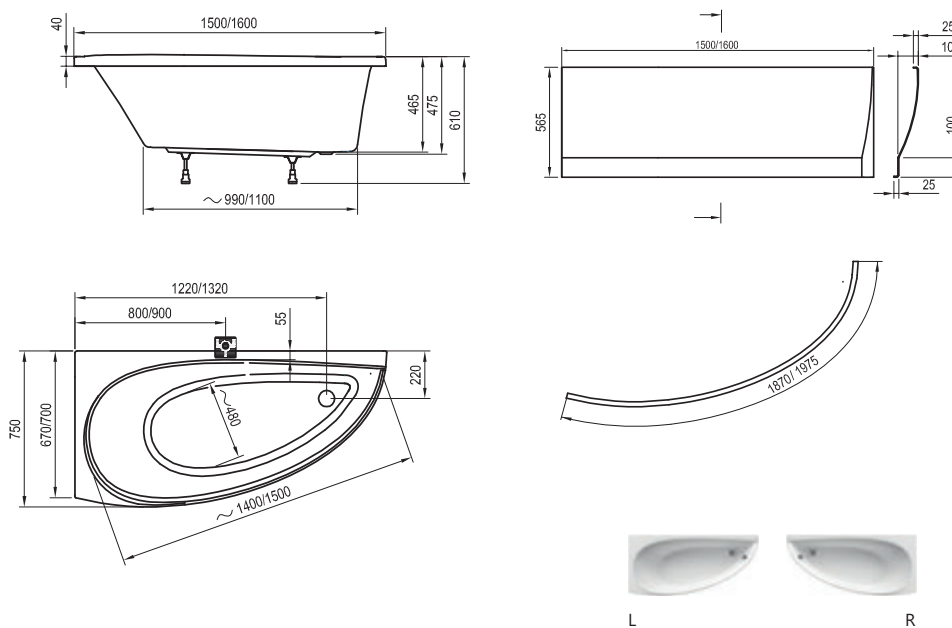

158l
175l

VOLUME

20kg
22kg

WEIGHT

CONCEPTS

L/R

L/R OPTION

10

10-YEAR
WARRANTY

Avocado

Bathtub colour

WHITE

Panel colour

WHITE

Order No.	BATHTUB	Dimensions (mm)	Size of packaging (cm)	Gross weight (kg)	Price excl. VAT	Price incl. VAT
CT01000000	Bathtub AVOCADO 150x75 L snowwhite	1500x750x475	152x77x50	19,5	-	-
CS01000000	Bathtub AVOCADO 150x75 R snowwhite	1500x750x475	152x77x50	19,5	-	-
CQ01000000	Bathtub AVOCADO 160x75 L snowwhite	1600x750x475	162x77x50	21,5	-	-
CH01000000	Bathtub AVOCADO 160x75 R snowwhite	1600x750x475	162x77x50	21,5	-	-

Order No.	PANELS AND SUPPORTS	Dimensions (mm)	Size of packaging (cm)	Gross weight (kg)	Price excl. VAT	Price incl. VAT
CYS0000000	Support for bathtub AVOCADO	---	62x11x5	3,5	-	-
CZT1000A00	Panel A AVOCADO 150 L snowwhite	1500x750x565	4x32x60	5,3	-	-
CZS1000A00	Panel A AVOCADO 150 R snowwhite	1500x750x565	4x32x60	5,3	-	-
CZQ1000A00	Panel A AVOCADO 160 L snowwhite	1600x750x565	4x36x60	6,2	-	-
CZI1000A00	Panel A AVOCADO 160 R snowwhite	1600x750x565	4x36x60	6,2	-	-
B28000000N	Panelkit AVOCADO	---	49x11x5	1,3	-	-

Order No.	RECOMMENDED PRODUCTS	Dimensions (mm)	Size of packaging (cm)	Gross weight (kg)	Price excl. VAT	Price incl. VAT
X01305	Bathtub waste set 570 B R/R chrome	---	14x8x38	0,8	-	-
X01377	Bathtub waste set 570 C-C R/R chrome	---	14x8x38	0,7	-	-

150 / 160cm
75cm

L

R

Warranty: 10 years – The warranty is contingent on the buyer using original RAVAK supports (legs) intended for the given type of bathtub in accordance with the assembly manual. Products are as standard delivered within 14 days.