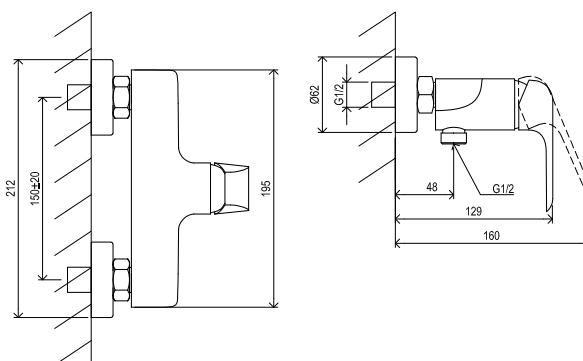

Order No.	Type	Design	Flow rate	Size of packaging (cm)	Gross weight (kg)	Price excl. VAT	Price incl. VAT
X070121	FL 032.00 Wall mounted shower faucet	chrome	22	22,5x16,5x16	1,5	-	-