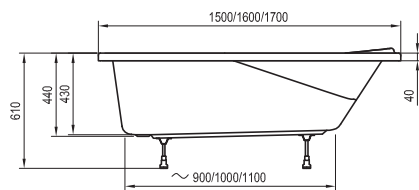

1651
1801
1951

VOLUME

22 kg
24 kg
24 kg

WEIGHT

10

10-YEAR
WARRANTY

Vanda II

Bathtub colour

WHITE

Panel colour

WHITE

Order No.	BATHTUB	Dimensions (mm)	Size of packaging (cm)	Gross weight (kg)	Price excl. VAT	Price incl. VAT
CO11000000	Bathtub VANDA II 150x70 snowwhite	1500x700x440	152x72x50	19,5	-	-
CP11000000	Bathtub VANDA II 160x70 snowwhite	1600x700x440	162x72x50	23,4	-	-
CP21000000	Bathtub VANDA II 170x70 snowwhite	1700x700x440	172x72x50	24,2	-	-

Order No.	PANELS AND SUPPORTS	Dimensions (mm)	Size of packaging (cm)	Gross weight (kg)	Price excl. VAT	Price incl. VAT
CY00000000	Support for bathtub 70 U	61x11x5	61x11x5	2,8	-	-
CZ001P0A00	Frontal panel U 150 snowwhite	151x3x59	151x3x59	4,2	-	-
CZ001S0A00	Frontal panel U 160 snowwhite	161x3x59	161x3x59	4,5	-	-
CZ001V0A00	Frontal panel U 170 snowwhite	171x3x59	171x3x59	4,7	-	-
CZ00110A00	Side panel U 70 snowwhite	70x3x59	70x3x59	1,9	-	-
B23600000N	Frontal panelkit U	51x11x5	51x11x5	1,2	-	-

Order No.	RECOMMENDED PRODUCTS	Dimensions (mm)	Size of packaging (cm)	Gross weight (kg)	Price excl. VAT	Price incl. VAT
X01377	Bathtub waste set 570 C-C R/R chrome	---	14x8x38	0,7	-	-
X01305	Bathtub waste set 570 B R/R chrome	---	14x8x38	0,8	-	-
796M010041	Bath screen VS2 105 white+rain	---	57x5x142	8,2	-	-
795P010041	Bath screen VS3 100 white+rain	---	37x5x142	8,3	-	-

150 / 160 / 170 cm
70 cm

Warranty: 10 years – The warranty is contingent on the buyer using original RAVAK supports (legs) intended for the given type of bathtub in accordance with the assembly manual. Products are as standard delivered within 14 days.