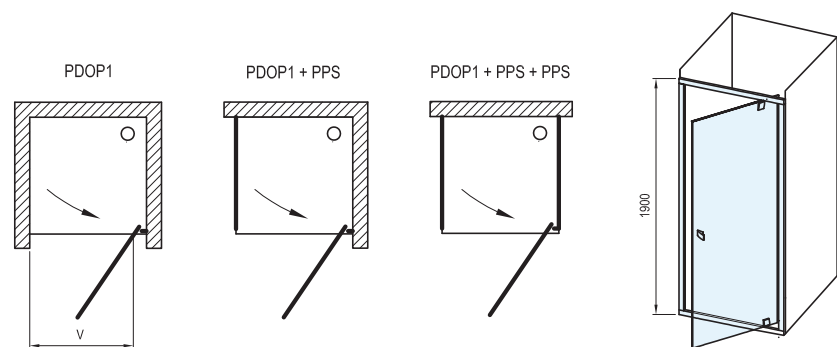

Assemble a product exactly as you need – online, with a visual preview in a bathroom at <https://atypical.ravak.com>
Delivery time of atypical products is 6-8 weeks.