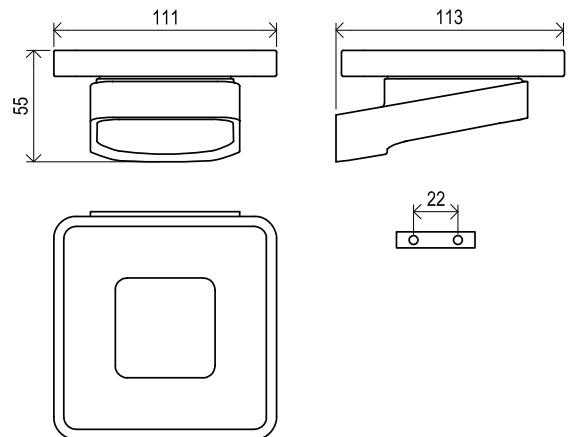

Order No.	Type	Design	Size of packaging (cm)	Gross weight (kg)	Price excl. VAT	Price incl. VAT
X07P354	TD 200.00 Soap holder (glass)	chrome	15x13x9	0,7	-	-
X07P556	TD 200.20 Soap holder (glass), black	black	15x13x9	0,7	-	-

Products are as standard delivered within 14 days. Warranty for accessories in black design is 3 years.