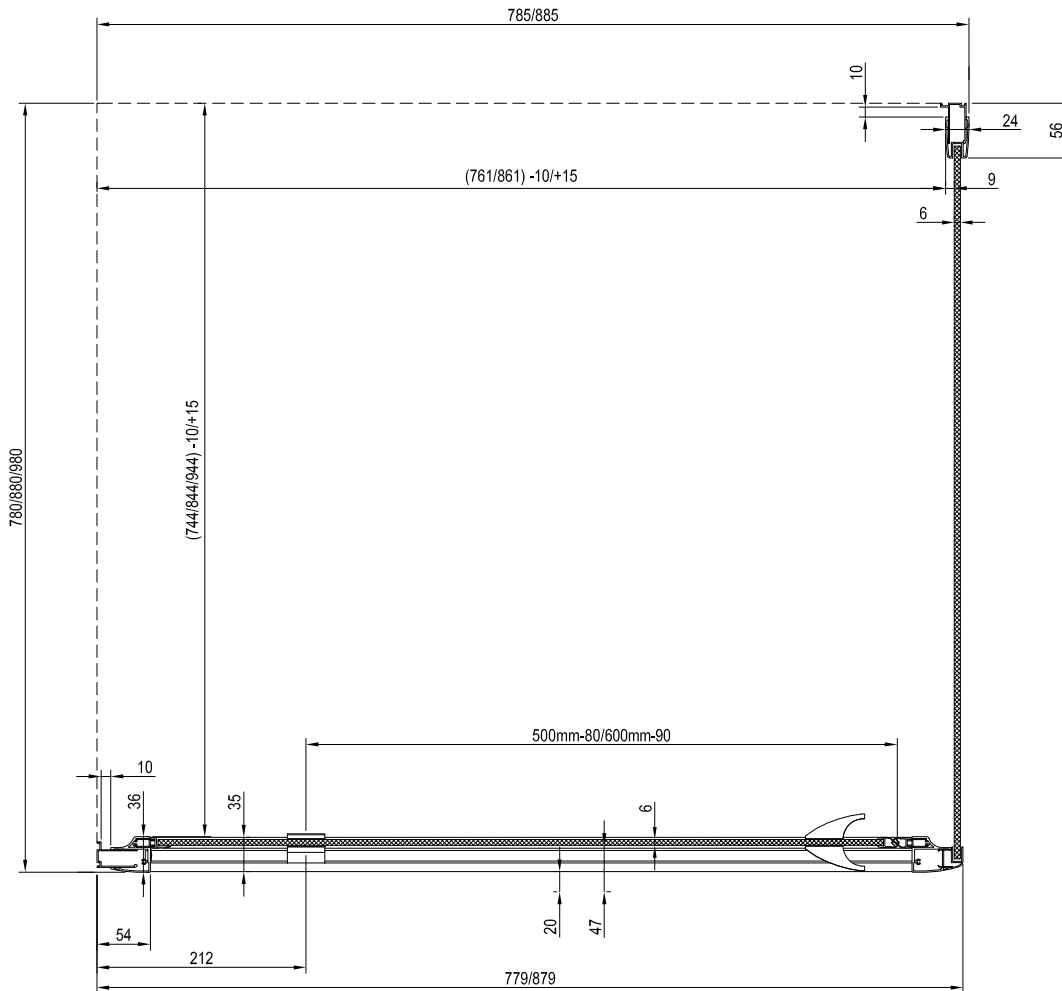

PDOP1 + PPS Structural preparation

Type	Mounting onto a tray * Recommended shower tray size (mm)	Floor mounting ** Recommended size of inclined area (mm)
PDOP1 - 80 + PPS - 80	800 x 800	761 x 744
PDOP1 - 90 + PPS - 90	900 x 900	861 x 844

* The values listed in the table assume the tray is mounted in accordance with the RAVAK assembly manual

** The values in the table apply to the inside edge of the glass.