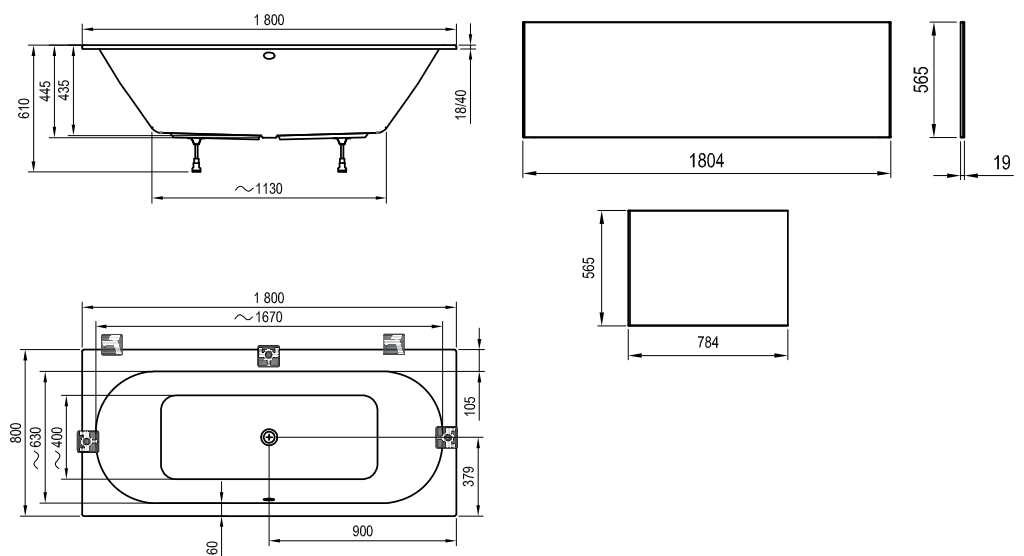

75 / 80 cm
170 / 180 cm

Warranty: 10 years –The warranty is contingent on the buyer using original RAVAK supports (legs) intended for the given type of bathtub in accordance with the assembly manual. Products are as standard delivered within 14 days.