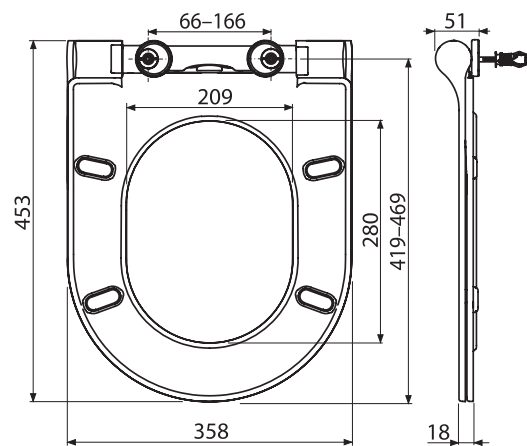

Order No.	Type	Dimensions (mm)	Size of packaging (cm)	Gross weight (kg)	Price excl. VAT	Price incl. VAT
X01550	Toilet seat Uni Chrome Slim white	358x453x51	47,5x38x8,5	3,0	-	-