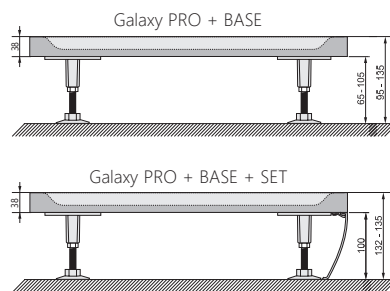

Elipso Pro Flat

Order No.	Type	Size of packaging (cm)	Gross weight (kg)	Price excl. VAT	Price incl. VAT
XA234411010	Shower tray ELIPSO PRO-80 Flat white	84x6x84	24,6	-	-
XA237711010	Shower tray ELIPSO PRO-90 Flat white	95x6x95	33,6	-	-
XA934001010	Panel ELIPSO PRO-80 SET white	4x33x11	1,1	-	-
XA937001010	Panel ELIPSO PRO-90 SET white	4x44x11	1,2	-	-
XB2J000000N	Base GALAXY PRO	15x8x8	0,6	-	-
A000000004	Universal mounting kit for shower trays	8x5x125	0,7	-	-

Material: cast mixture of dolomite and resin
Production process: casting