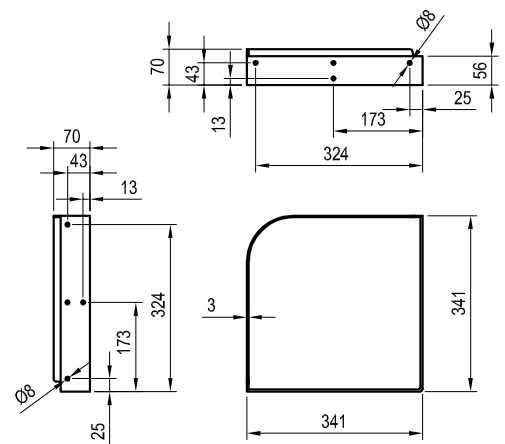

Order No.	Type	Dimensions (mm)	Size of packaging (cm)	Gross weight (kg)	Price excl. VAT	Price incl. VAT
X01785	Console Yard 450 C stainless	341x341x70	36x36x9	2,5	-	-
X01775	Console Yard 450 C white	341x341x70	36x36x9	2,5	-	-
X01780	Console Yard 450 C black	341x341x70	36x36x9	2,5	-	-