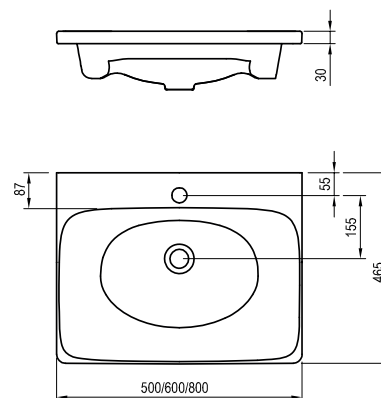

5

5-YEAR
WARRANTY

Balance

Order No.	Type	Dimensions (mm)	Size of packaging (cm)	Gross weight (kg)	Price excl. VAT	Price incl. VAT
XJX01250000	Washbasin Balance 500 ceramic white	500x465x160	54x50x16	9,9	-	-
XJX01260000	Washbasin Balance 600 ceramic white	600x465x160	64x50x16	10,8	-	-
XJX01280000	Washbasin Balance 800 ceramic white	800x465x160	84x50x16	14,8	-	-
X000001364	SD Balance 500 white/white	500x465x500	54,1x56,1x50,5	25,0	-	-
X000001365	SD Balance 500 white/graphite	500x465x500	54,1x56,1x50,5	25,0	-	-
X000001366	SD Balance 600 white/white	600x465x500	64,1x56,1x50,5	29,0	-	-
X000001367	SD Balance 600 white/graphite	600x465x500	64,1x56,1x50,5	29,0	-	-
X000001368	SD Balance 800 white/white	800x465x500	84,1x56,1x50,5	34,0	-	-
X000001369	SD Balance 800 white/graphite	800x465x500	84,1x56,1x50,5	34,0	-	-