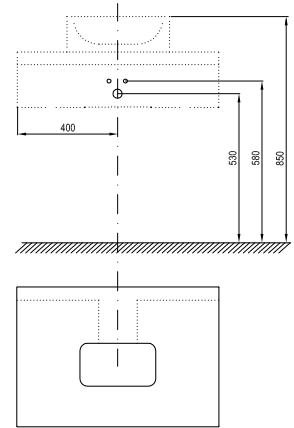

5

5-YEAR
WARRANTYANTI-
MOISTURE
FINISH

CONCEPTS

Design

White gloss

Oak veneer

Walnut
veneer

Formy