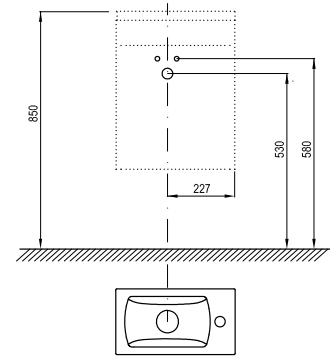

5

5-YEAR WARRANTY

ANTI-MOISTURE FINISH

CONCEPTS

Body design

White gloss

Door design

White gloss / White gloss

White gloss / Grey

Classic II

Order No.	Type	Dimensions (mm)	Size of packaging (cm)	Gross weight (kg)	Price excl. VAT	Price incl. VAT
X000001484	SD Classic II 400 L white/white	400x220x500	44x26x54	12,3	-	-
X000001486	SD Classic II 400 R white/white	400x220x500	44x26x54	12,3	-	-