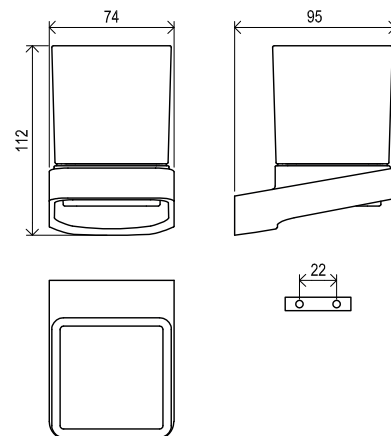

Order No.	Type	Design	Size of packaging (cm)	Gross weight (kg)	Price excl. VAT	Price incl. VAT
X07P321	TD 210.00 Single cup holder (glass)	chrome	15x13x9	0,8	-	-
X07P557	TD 210.20 Single cup holder (glass), black	black	15x13x9	0,8	-	-