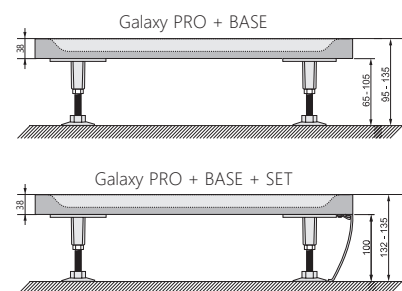

5-YEAR WARRANTY

SHOWER TRAY DEPTH

SHOWER TRAY HEIGHT

WASTE TRAP DIAMETER

CONCEPTS

Galaxy Pro Chrome

Elipso Pro Chrome

Order No.	Type	Size of packaging (cm)	Gross weight (kg)	Price excl. VAT	Price incl. VAT
XA244401010	Shower tray ELIPSO PRO-80 CHROME white	84x6x84	25,5	-	-
XA247701010	Shower tray ELIPSO PRO-90 CHROME white	95x6x95	33,3	-	-
XA934001010	Panel ELIPSO PRO-80 SET white	4x33x11	1,1	-	-
XA937001010	Panel ELIPSO PRO-90 SET white	4x44x11	1,2	-	-
XB2J000000N	Base GALAXY PRO	15x8x8	0,6	-	-
A000000004	Universal mounting kit for shower trays	8x5x125	0,7	-	-

Material: cast mixture of dolomite and resin
Production process: casting

Products are as standard delivered within 14 days.