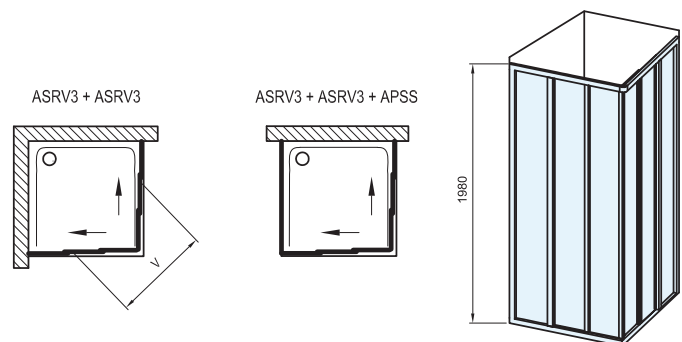

Assemble a product exactly as you need – online, with a visual preview in a bathroom at <https://atypical.ravac.com>
Delivery time of atypical products is 6-8 weeks.