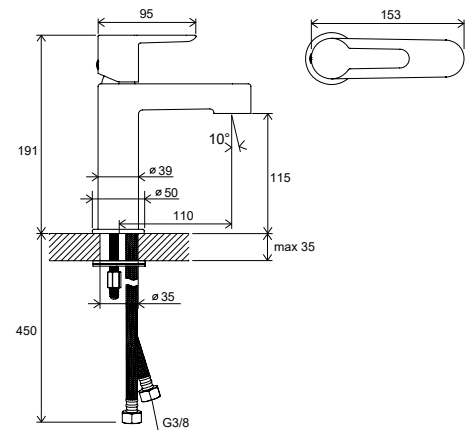

Order No.	Type	Design	Flow rate	Size of packaging (cm)	Gross weight (kg)	Price excl. VAT	Price incl. VAT
X070113	PU 014.00 Washbasin faucet without pop-up waste	chrome	12	28x20x7,5	1,6	-	-