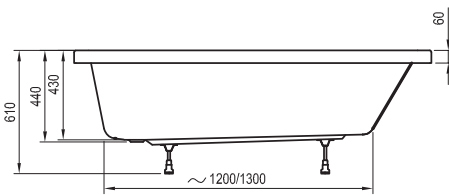

L/R
L/R OPTION

10
10-YEAR WARRANTY

10°

Bathtub colour

Panel colour

Order No.	BATHTUB	Dimensions (mm)	Size of packaging (cm)	Gross weight (kg)	Price excl. VAT	Price incl. VAT
C831000000	Bathtub 10° 160x95L snowwhite	1600x950x440	165x97x50	24,9	-	-
C841000000	Bathtub 10° 160x95 R snowwhite	1600x950x440	165x97x50	24,9	-	-
C811000000	Bathtub 10° 170x100L snowwhite	1700x1000x440	175x97x50	27,5	-	-
C821000000	Bathtub 10° 170x100 R snowwhite	1700x1000x440	175x97x50	27,5	-	-

Order No.	PANELS AND SUPPORTS	Dimensions (mm)	Size of packaging (cm)	Gross weight (kg)	Price excl. VAT	Price incl. VAT
CY81000000	Support for bathtub 10°	---	88x11x5	4,2	-	-
CZ83100A00	Panel A 10° 160L snowwhite	162x97x56	162x97x56	6,3	-	-
CZ84100A00	Panel A 10° 160 R snowwhite	162x97x56	162x97x56	6,3	-	-
CZ81100A00	Panel A 10° 170L snowwhite	172x107x56	172x107x56	6,5	-	-
CZ82100A00	Panel A 10° 170 P snowwhite	172x107x56	172x107x56	6,5	-	-
B28100000N	Panelkit 10°, BeHappy II, Chrome 160, 170 x 105	---	72x11x5	1,5	-	-

Order No.	RECOMMENDED PRODUCTS	Dimensions (mm)	Size of packaging (cm)	Gross weight (kg)	Price excl. VAT	Price incl. VAT
X01377	Bathtub waste set 570 C-C R/R chrome	---	14x8x38	0,7	-	-
X01305	Bathtub waste set 570 B R/R chrome	---	14x8x38	0,8	-	-
7QLA0C03Z1	Bath screen 10CVS2-100L bright alu+transparent	1000	98x6x153	26,9	-	-
7QRA0C03Z1	Bath screen 10CVS2-100 R bright alu+transparent	1000	98x6x153	26,9	-	-

95 / 100 cm
160 / 170 cm

Warranty: 10 years – The warranty is contingent on the buyer using original RAVAK supports (legs) intended for the given type of bathtub in accordance with the assembly manual. Products are as standard delivered within 14 days.