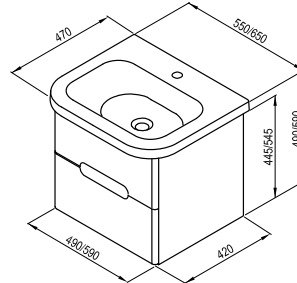

Order No.	Type	Dimensions (mm)	Size of packaging (cm)	Gross weight (kg)	Price excl. VAT	Price incl. VAT
X000001289	SD Chrome II 550 white	550x420x445	54x47x50	21,5	-	-
X000001291	SD Chrome II 650 white	650x420x545	64x47x60	25,5	-	-