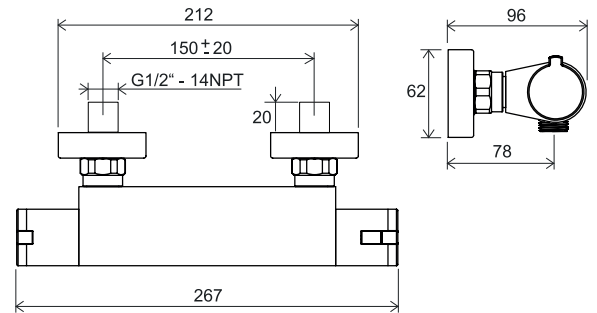

Order No.	Type	Design	Flow rate	Size of packaging (cm)	Gross weight (kg)	Price excl. VAT	Price incl. VAT
X070051	TE 072.00 Thermostatic wall mounted shower faucet Termo 200	chrome	23	28x18x7,5	1,8	-	-