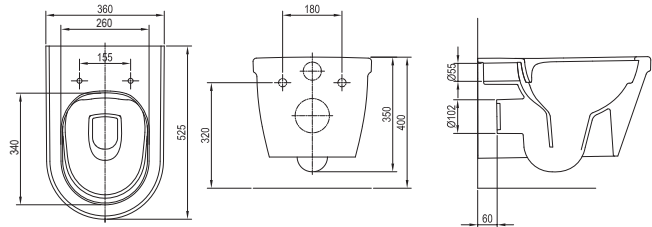

Chrome toilet

Order No.	Type	Dimensions (mm)	Size of packaging (cm)	Gross weight (kg)	Price excl. VAT	Price incl. VAT
X01651	WC Chrome RimOff white	360x525x350	40x40x53	27,2	-	-