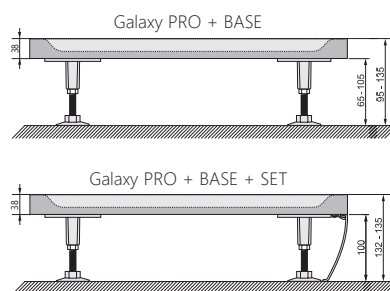

5-YEAR WARRANTY

SHOWER TRAY DEPTH

SHOWER TRAY HEIGHT

WASTE TRAP DIAMETER

Elipso Pro

Order No.	Type	Size of packaging (cm)	Gross weight (kg)	Price excl. VAT	Price incl. VAT
XA234401010	Shower tray ELIPSO PRO-80 white	84x6x84	26,2	-	-
XA237701010	Shower tray ELIPSO PRO-90 white	94x6x94	33,4	-	-
XA23AA01010	Shower tray ELIPSO PRO-100 white	105x6x105	42,3	-	-
XA934001010	Panel ELIPSO PRO-80 SET white	4x33x11	1,1	-	-
XA937001010	Panel ELIPSO PRO-90 SET white	4x44x11	1,2	-	-
XA93A001010	Panel ELIPSO PRO-100 SET white	4x90x11	1,4	-	-
XB2J000000N	Base GALAXY PRO	15x8x8	0,6	-	-
A000000004	Universal mounting kit for shower trays	8x5x125	0,7	-	-

Material: cast mixture of dolomite and resin
Production process: casting