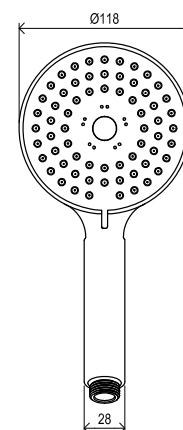

Order No.	Type	Design	Flow rate	Size of packaging (cm)	Gross weight (kg)	Price excl. VAT	Price incl. VAT
X07S006	903.00 Bathtub set - hand shower Flat M, hose 150 cm, shower holder small	chrome	13/14/14	29x19x11,5	0,9	-	-