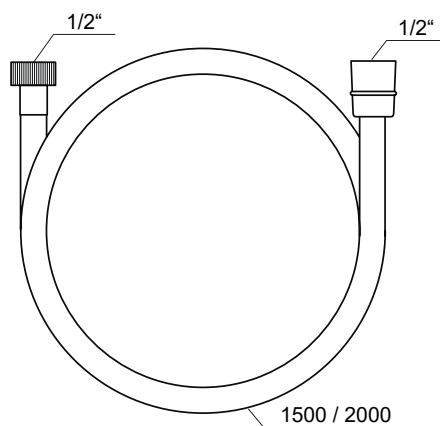

Order No.	Type	Design	Size of packaging (cm)	Gross weight (kg)	Price excl. VAT	Price incl. VAT
X07P176	913.00 Shower hose 150 cm, SatinFlex, durable plastic	chrome	19x5,5x19	0,4	-	-
X07P337	913.02 Shower hose 200 cm, SatinFlex, durable plastic	chrome	19x5,5x19	0,4	-	-
X07P568	913.23 Shower hose 150 cm, durable plastic, black	black	18x4x23	0,4	-	-

Products are as standard delivered within 14 days.