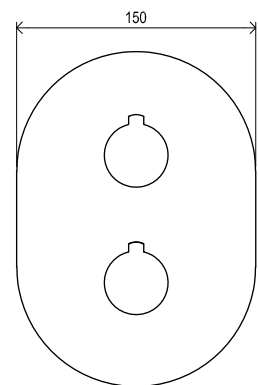

Order No.	Type	Design	Flow rate	Size of packaging (cm)	Gross weight (kg)	Price excl. VAT	Price incl. VAT
X070075	CR 067.00 Thermostatic concealed faucet 3-way for R-box Multi	chrome	16/17/17	29x18x17	2,4	-	-
X070074	RB 071.50 R-Box Multi	-	-	20x12,5x11	1,8	-	-

Flow rate values: CR 063 left/right top outlet. Flow rate values: CR 067 top/side/bottom outlet. Flow rate is stated in l/min at a pressure of 0.3 MPa. Products are as standard delivered within 14 days.