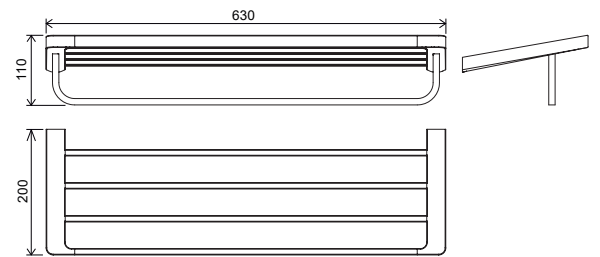

Order No.	Type	Design	Size of packaging (cm)	Gross weight (kg)	Price excl. VAT	Price incl. VAT
X07P328	TD 340.00 Swivel towel holder with 2 bars	chrome	8,5x4,5x46	0,7	-	-
X07P564	TD 340.20 Swivel towel holder with 2 bars, black	black	8,5x4,5x46	0,7	-	-

Order No.	Type	Design	Size of packaging (cm)	Gross weight (kg)	Price excl. VAT	Price incl. VAT
X07P327	TD 330.00 Towel rack with holder	chrome	21x11x64	2,4	-	-
X07P563	TD 330.20 Towel rack with holder, black	black	21x11x64	2,4	-	-