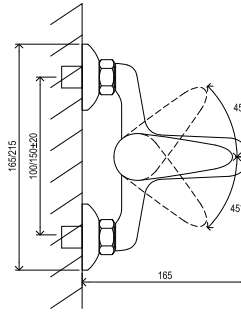

55-YEAR
WARRANTY
ON CARTRIDGE**CuZn**METAL
DESIGNSPACING
100/150 MMRAVAK
CLEANER
CHROME**Suzan**

EASYCLEAN

DIVERTER
LOCKING

Order No.	Type	Design	Flow rate	Size of packaging (cm)	Gross weight (kg)	Price excl. VAT	Price incl. VAT
X070003	SN 022.00/100 Wall mounted bathtub faucet 100 mm	chrome	15/17	19,5x15x13	1,3	-	-