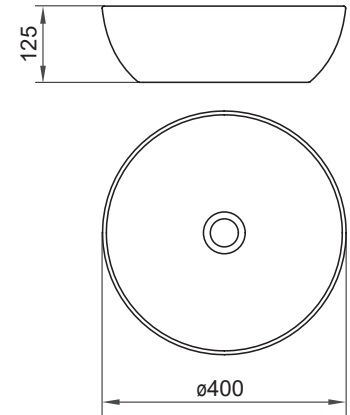

5

5-YEAR
WARRANTY

Uni Slim