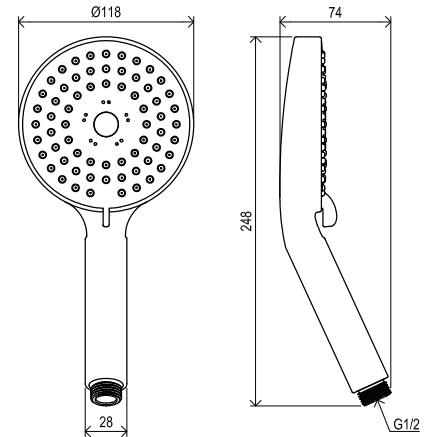

EASYCLEAN

Order No.	Type	Design	Flow rate	Size of packaging (cm)	Gross weight (kg)	Price excl. VAT	Price incl. VAT
X07P009	953.00 Hand shower Flat M, 3 functions, 118 mm	chrome	16/18/18	26x12,5x6	0,4	-	-