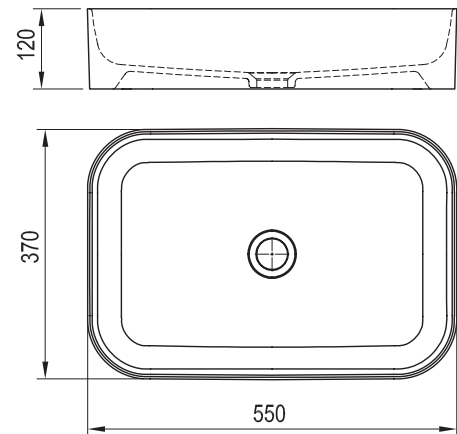

Order No.	Type	Dimensions (mm)	Size of packaging (cm)	Gross weight (kg)	Price excl. VAT	Price incl. VAT
XJX01155002	Washbasin Ceramic 550 R Slim ceramic white	550x370x120	59x13x41	10,4	-	-
X01439	Washbasin waste plug fixed chrome	Ø 68x104-119	7,5x7,5x14,5	0,3	-	-
X01695	Washbasin waste plug fixed ceramic	Ø 67x99	7,5x7,5x14,5	0,3	-	-
X01762	Washbasin waste plug fixed black	Ø 68x104-119	7,5x7,5x14,5	0,4	-	-
X01371	Washbasin waste trap chrome	Ø 50x140-240x360	15x7x36	0,8	-	-
X01747	Washbasin waste trap black	Ø 50x140-240x360	15x7x36	0,9	-	-
X01612	Washbasin waste trap furniture	Ø 70x170-240x210-510	20x9x40	0,3	-	-

Products are as standard delivered within 14 days.