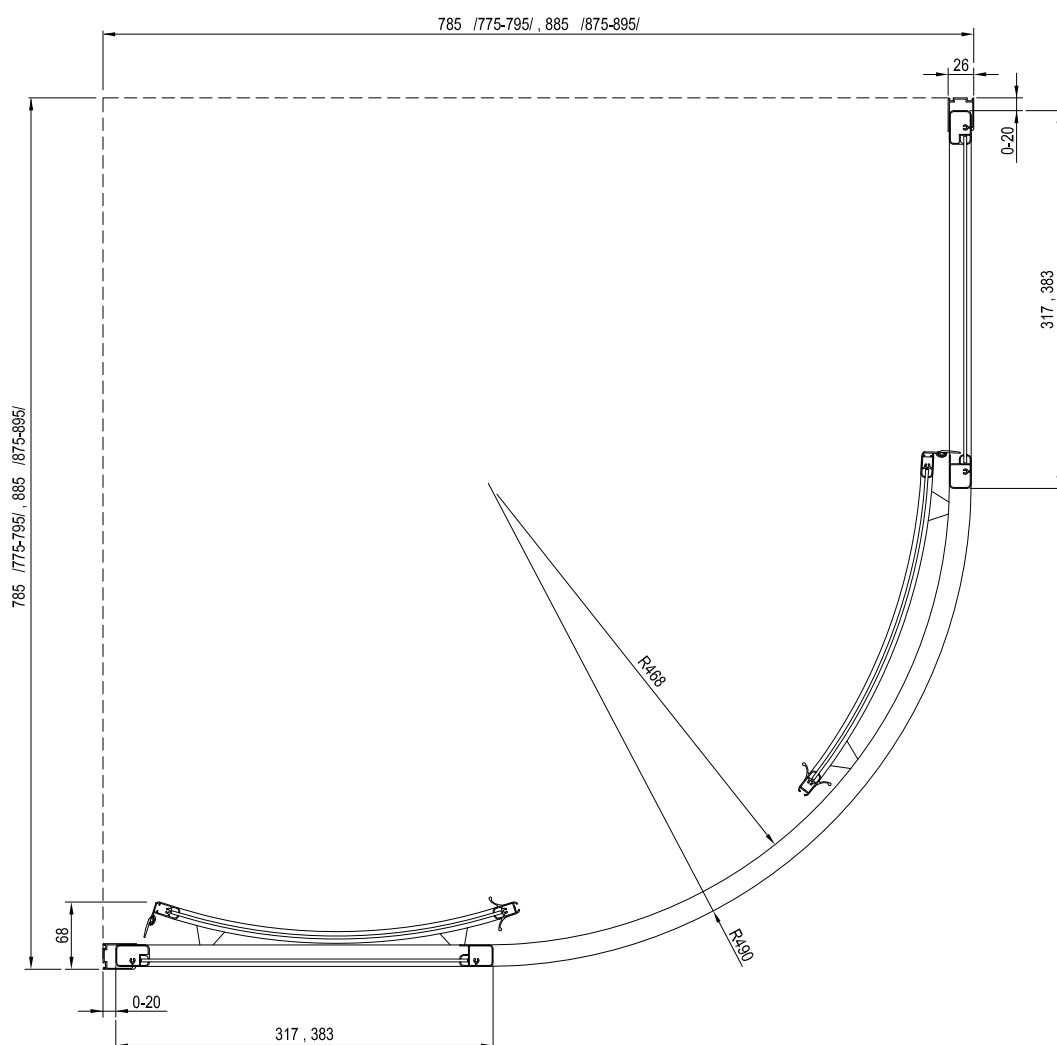

SKCP4 Sabina

Structural preparation

Type	Mounting onto a tray * Recommended shower tray size (mm)	Floor mounting ** Recommended size of inclined area (mm)
SKCP4 - 80 Sabina	800 x 800, Sabina R 500	In accordance with technical drawings
SKCP4 - 90 Sabina	900 x 900, Sabina R 500	In accordance with technical drawings

* The values listed in the table assume the tray is mounted in accordance with the RAVAK assembly manual

** The values in the table apply to the inside edge of the glass.