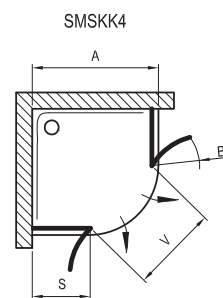

5-YEAR WARRANTY

LIFTING MECHANISM

GLASS PROTECTION ANTICALC

GLASS THICKNESS

SmartLine SMSKK4

Design

BRIGHT ALU

Standard panelling

TRANSPARENT

Height
1900 mm

Order No.	Type	Frame	Panelling	Dimensions (mm)				Size of packaging (cm)	Gross weight (kg)	Price excl. VAT	Price incl. VAT
				„A“	„B“	„S“	„V“				
3S244A00Y1	SMSKK4 - 80	bright alu/chrome	transparent	785-800	441	228	761	47x20x201	51,3	-	-
3S277A00Y1	SMSKK4 - 90	bright alu/chrome	transparent	885-900	441	328	761	47x20x201	56,8	-	-

Products are as standard delivered within 14 days.