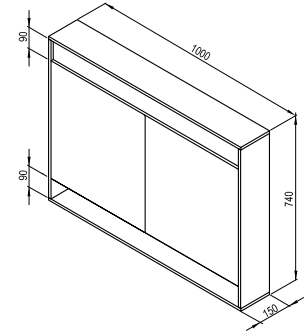

5

5-YEAR WARRANTY

ANTI-MOISTURE FINISH

Body design

White gloss

Door design

Walnut veneer

Oak veneer

White gloss

Step

Order No.	Type	Dimensions (mm)	Size of packaging (cm)	Gross weight (kg)	Price excl. VAT	Price incl. VAT
X000001421	MC Step 1000 white	1000x150x740	105x20x79	22,7	-	-