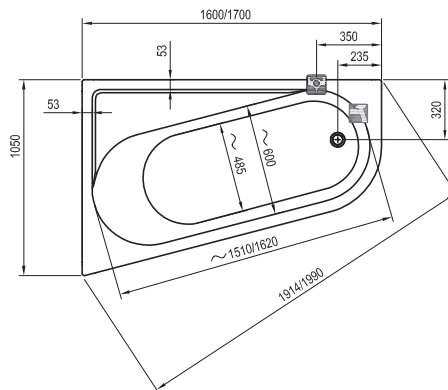

WHITE

Panel colour

WHITE

Order No.	BATHTUB	Dimensions (mm)	Size of packaging (cm)	Gross weight (kg)	Price excl. VAT	Price incl. VAT
CA5100000	Bathtub CHROME 160x105 L snowwhite	1600x1050x440	165x107x48	24,8	-	-
CA6100000	Bathtub CHROME 160x105 R snowwhite	1600x1050x440	165x107x48	24,8	-	-
CA3100000	Bathtub CHROME 170x105 L snowwhite	1700x1050x440	175x107x48	25,9	-	-
CA4100000	Bathtub CHROME 170x105 R snowwhite	1700x1050x440	175x107x48	26,7	-	-

Order No.	PANELS AND SUPPORTS	Dimensions (mm)	Size of packaging (cm)	Gross weight (kg)	Price excl. VAT	Price incl. VAT
CY8100000	Support for bathtub 10°	---	88x11x5	4,2	-	-
CZA5100A00	Panel A CHROME 160x105 L snowwhite	162x107x55	162x107x55	6,2	-	-
CZA6100A00	Panel A CHROME 160x105 R snowwhite	162x107x55	162x107x55	6,2	-	-
CZA3100A00	Panel A CHROME 170x105 L snowwhite	172x107x55	172x107x55	6,4	-	-
CZA4100A00	Panel A CHROME 170x105 R snowwhite	172x107x55	172x107x55	6,4	-	-
B28100000N	Panelkit 10°, BeHappy II, Chrome 160, 170 x 105	---	72x11x5	1,5	-	-

Order No.	RECOMMENDED PRODUCTS	Dimensions (mm)	Size of packaging (cm)	Gross weight (kg)	Price excl. VAT	Price incl. VAT
X01377	Bathtub waste set 570 C-C R/R chrome	---	14x8x38	0,7	-	-
X01305	Bathtub waste set 570 B R/R chrome	---	14x8x38	0,8	-	-
7QLA0C03Z1	Bath screen 10CVS2-100L bright alu+transparent	1000	98x6x153	26,9	-	-
7QRA0C03Z1	Bath screen 10CVS2-100 R bright alu+transparent	1000	98x6x153	26,9	-	-

160 / 170 cm
105 cm

Warranty: 10 years –The warranty is contingent on the buyer using original RAVAK supports (legs) intended for the given type of bathtub in accordance with the assembly manual. Products are as standard delivered within 14 days.