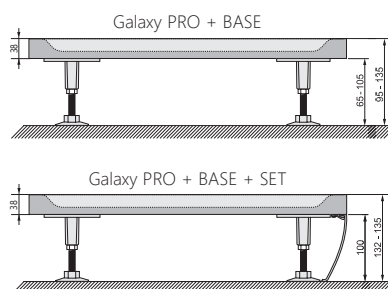

Perseus Pro Flat

Order No.	Type	Size of packaging (cm)	Gross weight (kg)	Price excl. VAT	Price incl. VAT
XA034411010	Shower tray PERSEUS PRO-80 Flat white	85x6x85	24,3	-	-
XA037711010	Shower tray PERSEUS PRO-90 Flat white	95x6x95	35,9	-	-
XA834001010	Panel PERSEUS PRO-80 SET white	4x39x11	1,1	-	-
XA837001010	Panel PERSEUS PRO-90 SET white	4x44x11	1,2	-	-
XB2J000000N	Base GALAXY PRO	15x8x8	0,6	-	-
A000000004	Universal mounting kit for shower trays	8x5x125	0,7	-	-

Material: cast mixture of dolomite and resin
Production process: casting