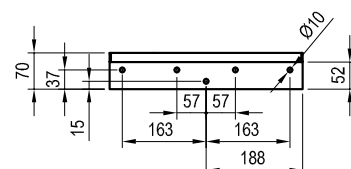

Order No.	Type	Dimensions (mm)	Size of packaging (cm)	Gross weight (kg)	Price excl. VAT	Price incl. VAT
X01787	Console Yard 600 stainless	375x380x70	40x40x9	2,7	-	-
X01777	Console Yard 600 white	375x380x70	40x40x9	2,7	-	-
X01782	Console Yard 600 black	375x380x70	40x40x9	2,7	-	-