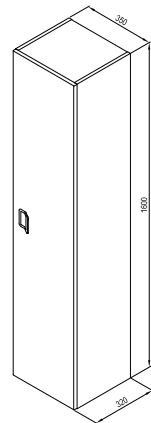

Products are as standard delivered within 14 days.

55-YEAR
WARRANTYANTI-
MOISTURE
FINISH

Design

White gloss

Comfort

Order No.	Type	Dimensions (mm)	Size of packaging (cm)	Gross weight (kg)	Price excl. VAT	Price incl. VAT
X000001382	SB Comfort 400 white/white	400x165x1600	164,5x21,5x44,5	25,0	-	-
X000001385	Handle Comfort chrome	82x30x69	10x2,5x9	0,2	-	-