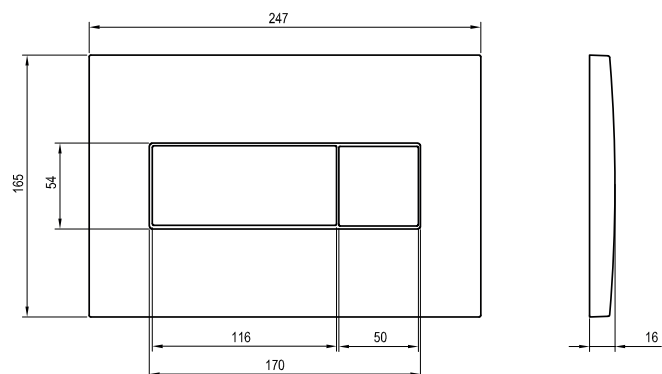

Order No.	Type	Dimensions (mm)	Size of packaging (cm)	Gross weight (kg)	Price excl. VAT	Price incl. VAT
X01457	WC flush plate Uni white	247x165x16	25x17x4	0,4	-	-
X01456	WC flush plate Uni satin	247x165x16	25x17x4	0,4	-	-