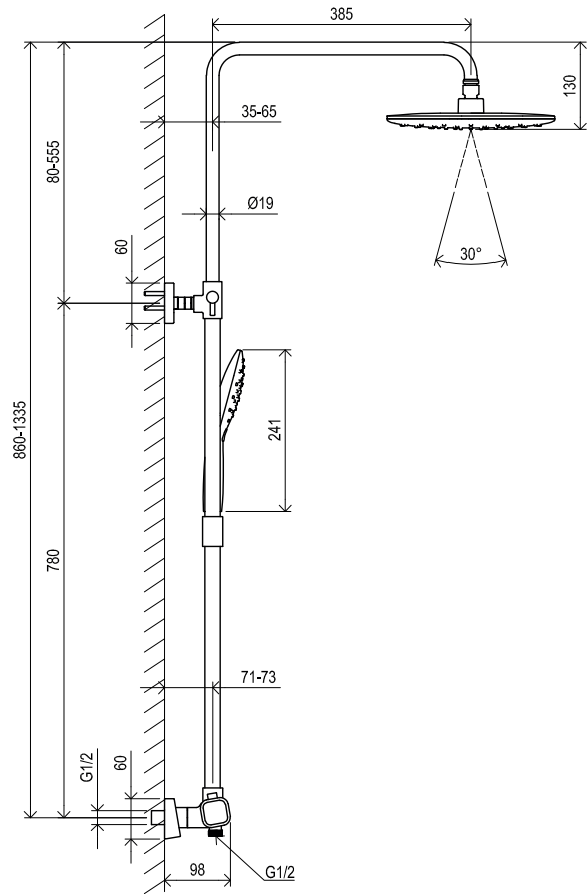

SOFT MOVE

RAVAK CLEANER CHROME

CuZn

METAL DESIGN

CONCEPTS

10°

Order No.	Type	Design	Flow rate	Size of packaging (cm)	Gross weight (kg)	Price excl. VAT	Price incl. VAT
X070071	TD 066.00 Concealed faucet without diverter for R-box	chrome	22	21,5x18,5x10	1,6	-	-
X070052	RB 070.50 R-box for 065.00, 066.00	-		16x12x12	1,2	-	-