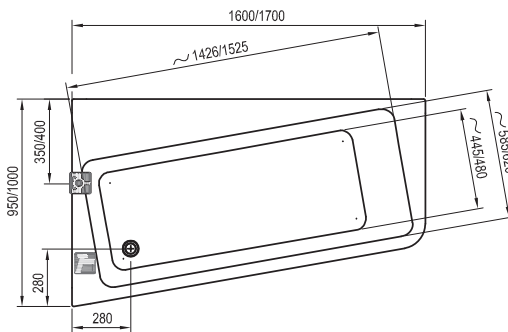

L/R
L/R OPTION

10
10-YEAR WARRANTY

10°

Bathtub colour

Panel colour

Order No.	BATHTUB	Dimensions (mm)	Size of packaging (cm)	Gross weight (kg)	Price excl. VAT	Price incl. VAT
C831000000	Bathtub 10° 160x95L snowwhite	1600x950x440	165x97x50	24,9	-	-
C841000000	Bathtub 10° 160x95 R snowwhite	1600x950x440	165x97x50	24,9	-	-
C811000000	Bathtub 10° 170x100L snowwhite	1700x1000x440	175x97x50	27,5	-	-
C821000000	Bathtub 10° 170x100 R snowwhite	1700x1000x440	175x97x50	27,5	-	-

Order No.	PANELS AND SUPPORTS	Dimensions (mm)	Size of packaging (cm)	Gross weight (kg)	Price excl. VAT	Price incl. VAT
CY81000000	Support for bathtub 10°	---	88x11x5	4,2	-	-
CZ83100A00	Panel A 10° 160L snowwhite	162x97x56	162x97x56	6,3	-	-
CZ84100A00	Panel A 10° 160 R snowwhite	162x97x56	162x97x56	6,3	-	-
CZ81100A00	Panel A 10° 170L snowwhite	172x107x56	172x107x56	6,5	-	-
CZ82100A00	Panel A 10° 170 P snowwhite	172x107x56	172x107x56	6,5	-	-
B28100000N	Panelkit 10°, BeHappy II, Chrome 160, 170 x 105	---	72x11x5	1,5	-	-

Order No.	RECOMMENDED PRODUCTS	Dimensions (mm)	Size of packaging (cm)	Gross weight (kg)	Price excl. VAT	Price incl. VAT
X01377	Bathtub waste set 570 C-C R/R chrome	---	14x8x38	0,7	-	-
X01305	Bathtub waste set 570 B R/R chrome	---	14x8x38	0,8	-	-
7QLA0C03Z1	Bath screen 10CVS2-100L bright alu+transparent	1000	98x6x153	26,9	-	-
7QRA0C03Z1	Bath screen 10CVS2-100 R bright alu+transparent	1000	98x6x153	26,9	-	-

95 / 100 cm
160 / 170 cm

Warranty: 10 years – The warranty is contingent on the buyer using original RAVAK supports (legs) intended for the given type of bathtub in accordance with the assembly manual. Products are as standard delivered within 14 days.