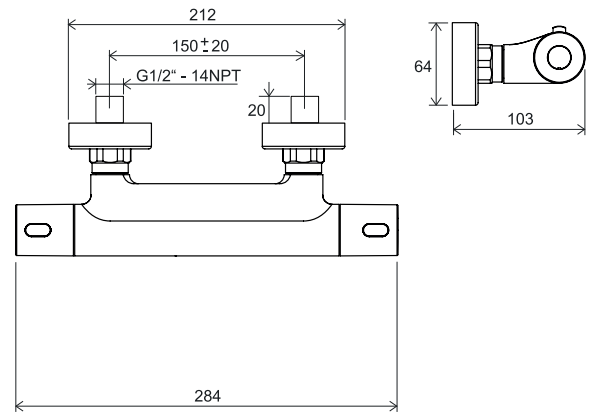

Order No.	Type	Design	Flow rate	Size of packaging (cm)	Gross weight (kg)	Price excl. VAT	Price incl. VAT
X070096	TE 033.00 Thermostatic wall mounted shower faucet Termo 300	chrome	24	34x18x6,5	2,0	-	-