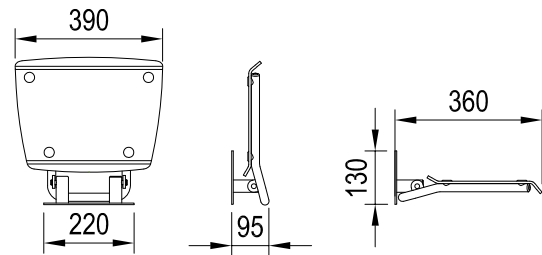

10

10-YEAR
WARRANTY

kg **150**

LOAD
CAPACITY

CAN BE FOLDED
UP AGAINST
THE WALL

OVO B II

Order No.	Type	Design	Size of packaging (cm)	Gross weight (kg)	Price excl. VAT	Price incl. VAT
B8F000055	Shower seat OVO-B II-BLUELINE/stainless	translucent white with blue strips	10x37x44	3,4	-	-