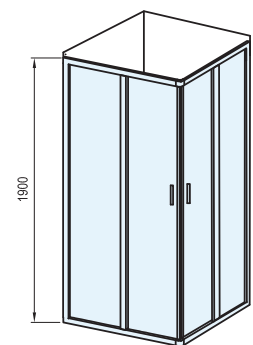

Products are as standard delivered within 14 days.

Extension profiles

Order No.	Type	Frame	Product dimensions (mm)	Size of packaging (cm)	Gross weight (kg)	Price excl. VAT	Price incl. VAT
E77880111900B	BLNPS	white	23x26x1900	2x3x191	0,5	-	-
E778801C1900B	BLNPS	bright alu	23x26x1900	2x3x191	0,4	-	-
E778801U1900B	BLNPS	satin	23x26x1900	2x3x191	0,4	-	-