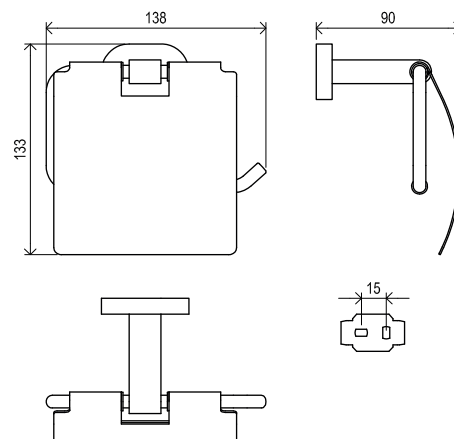

5

WARRANTY ON
BATHROOM
ACCESSORIES

RAVAK
CLEANER
CHROME

CuZn

METAL
DESIGN

CONCEPTS

Chrome

Order No.	Type	Design	Size of packaging (cm)	Gross weight (kg)	Price excl. VAT	Price incl. VAT
X07P191	CR 400.00 Toilet paper holder	chrome	16x15x9	0,6	-	-