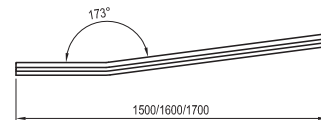

75 cm
150 / 160 / 170 cm

Warranty: 10 years –The warranty is contingent on the buyer using original RAVAK supports (legs) intended for the given type of bathtub in accordance with the assembly manual. Products are as standard delivered within 14 days.