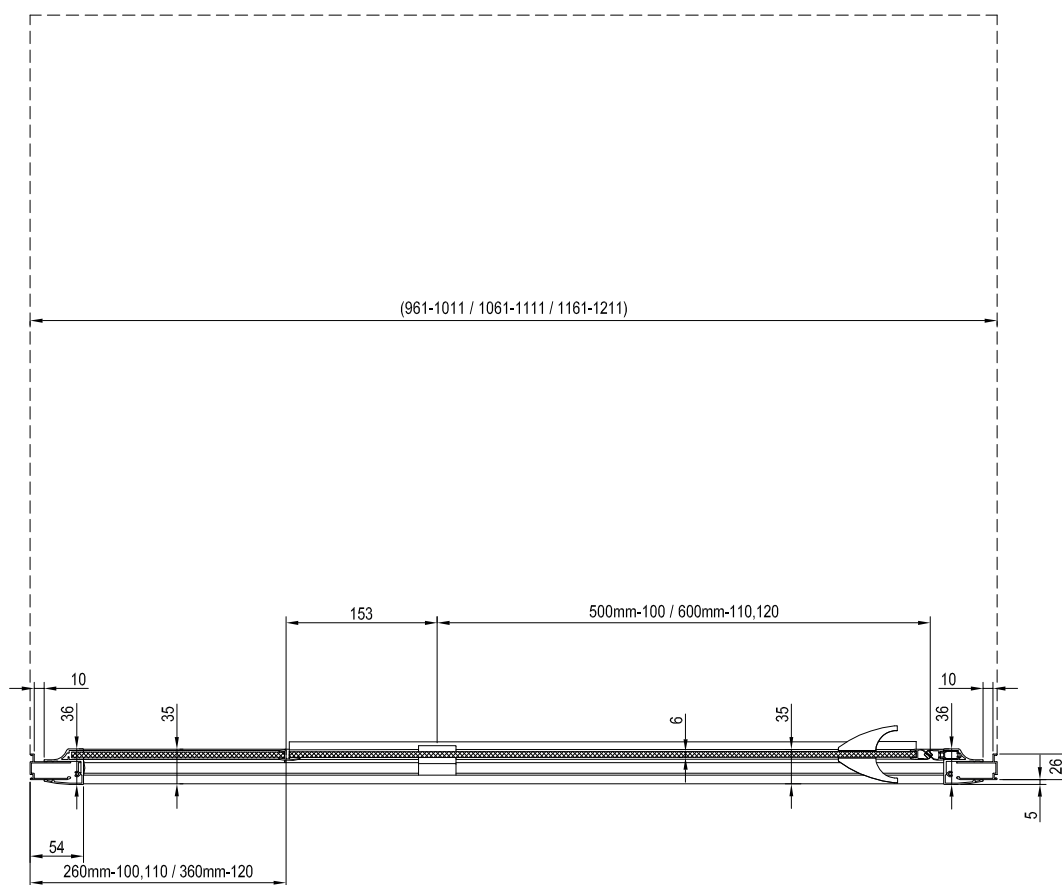

PDOP2 Structural preparation