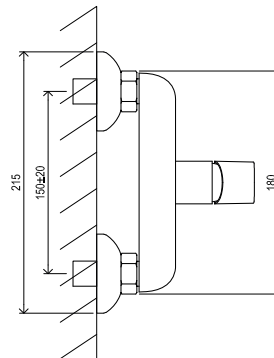

Order No.	Type	Design	Flow rate	Size of packaging (cm)	Gross weight (kg)	Price excl. VAT	Price incl. VAT
X070084	CL 032.00 Wall mounted shower faucet	chrome	17	22,5x16,5x16	1,4	-	-

Flow rate values: CL 022 bathtub/hand shower.
Flow rate is stated in l/min at a pressure of 0.3 MPa. Products are as standard delivered within 14 days.