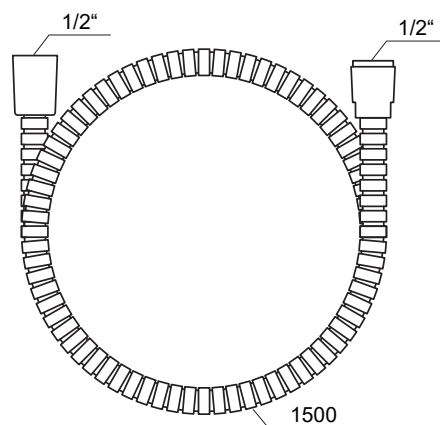

Order No.	Type	Design	Size of packaging (cm)	Gross weight (kg)	Price excl. VAT	Price incl. VAT
X07P065	912.50 Shower hose 150 cm, durable plastic	chrome	23x18x4	0,3	-	-