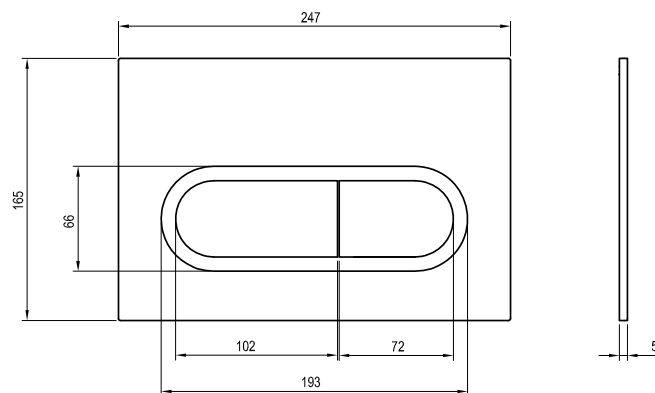

Order No.	Type	Dimensions (mm)	Size of packaging (cm)	Gross weight (kg)	Price excl. VAT	Price incl. VAT
X01455	WC flush plate Chrome white	247x165x5	25x17x4	1,4	-	-
X01454	WC flush plate Chrome satin	247x165x5	25x17x4	1,0	-	-

Products are as standard delivered within 14 days.
10-year warranty on toilet bowls; 3-year warranty on toilet seats; 3-year warranty on flush plates; 10-year warranty on fixed parts of mounting flushing modules; 3-year warranty on replaceable parts of mounting flushing modules.