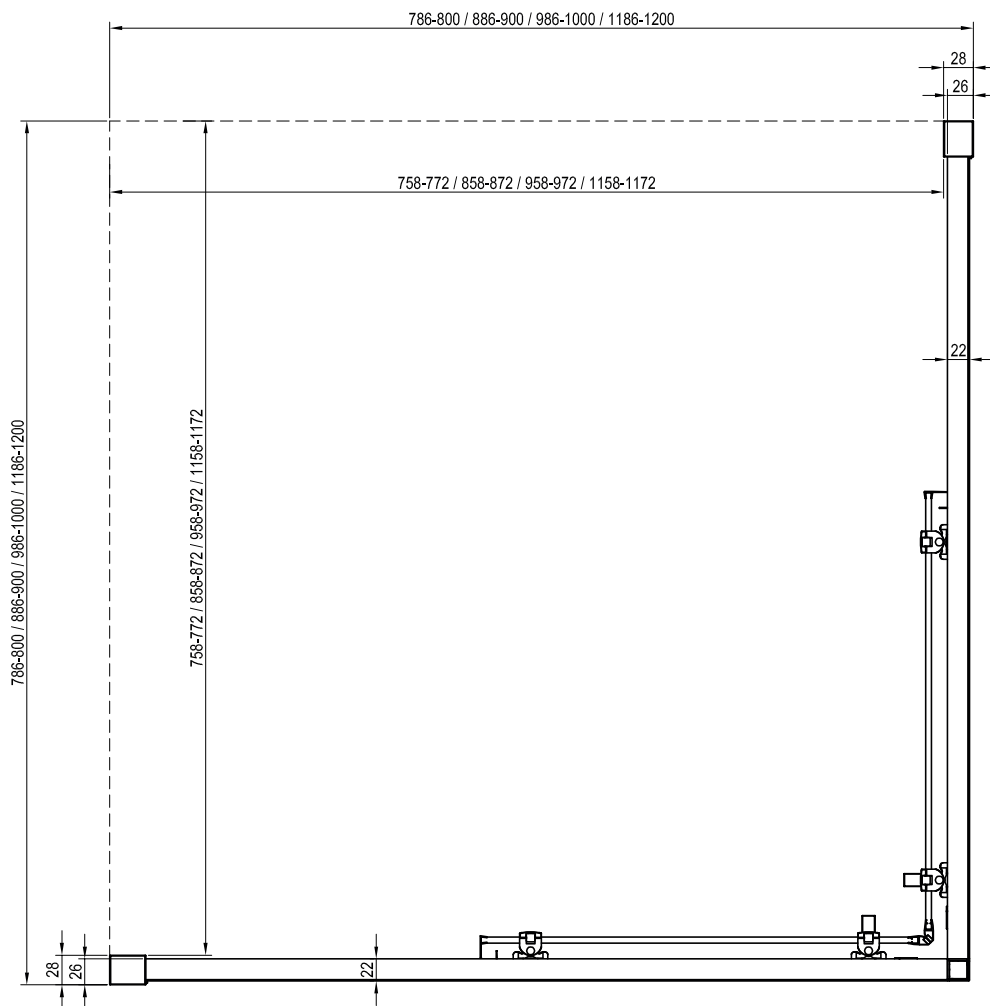

BLSRV2 Structural preparation

Type	Mounting onto a tray * Recommended shower tray size (mm)	Floor mounting ** Recommended size of inclined area (mm)
BLSRV2 - 80	800 x 800	765 x 765
BLSRV2 - 90	900 x 900	865 x 865

* The values listed in the table assume the tray is mounted in accordance with the RAVAK assembly manual

** The values in the table apply to the inside edge of the glass.