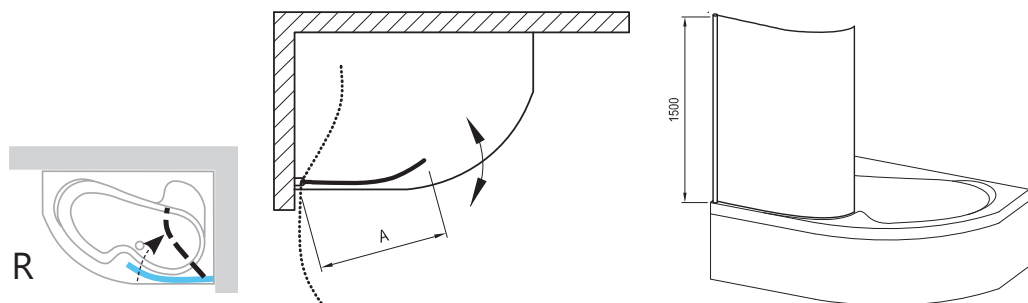

GLASS THICKNESS

L/R OPTION

LIFTING MECHANISM

GLASS PROTECTION ANTICALC

CONCEPTS

CVSK1

Design

BRIGHT ALU

SATIN

WHITE

Standard panelling

TRANSPARENT

Height
1500 mm

Order No.	Type	Frame	Panelling	Dimensions (mm)		Size of packaging (cm)	Gross weight (kg)	Price excl. VAT	Price incl. VAT
				„B“	Height				
7QLM0100Y1	CVSK1 ROSA 140/150 L	white	transparent	860	1500	84x5x156	25,7	-	-
7QLM0U00Y1	CVSK1 ROSA 140/150 L	satın	transparent	860	1500	84x5x156	25,7	-	-
7QLM0C00Y1	CVSK1 ROSA 140/150 L	bright alu	transparent	860	1500	84x5x156	25,7	-	-
7QRM0100Y1	CVSK1 ROSA 140/150 R	white	transparent	860	1500	84x5x156	23,0	-	-
7QRM0U00Y1	CVSK1 ROSA 140/150 R	satın	transparent	860	1500	84x5x156	23,0	-	-
7QRM0C00Y1	CVSK1 ROSA 140/150 R	bright alu	transparent	860	1500	84x5x156	23,0	-	-
7QLS0100Y1	CVSK1 ROSA 160/170 L	white	transparent	1010	1500	100x5x156	29,2	-	-
7QLS0U00Y1	CVSK1 ROSA 160/170 L	satın	transparent	1010	1500	100x5x156	29,2	-	-
7QLS0C00Y1	CVSK1 ROSA 160/170 L	bright alu	transparent	1010	1500	100x5x156	29,2	-	-
7QRS0100Y1	CVSK1 ROSA 160/170 R	white	transparent	1010	1500	100x5x156	24,7	-	-
7QRS0U00Y1	CVSK1 ROSA 160/170 R	satın	transparent	1010	1500	100x5x156	24,7	-	-
7QRS0C00Y1	CVSK1 ROSA 160/170 R	bright alu	transparent	1010	1500	100x5x156	24,7	-	-

Products are as standard delivered within 14 days.

Delivery time of atypical products is 6-8 weeks.