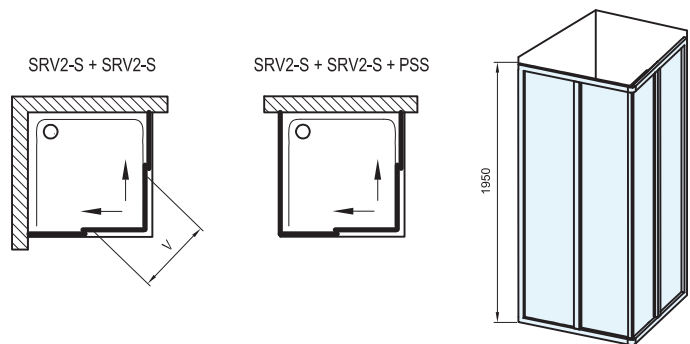

Assemble a product exactly as you need – online, with a visual preview in a bathroom at <https://atypical.ravak.com>
Delivery time of atypical products is 6-8 weeks.