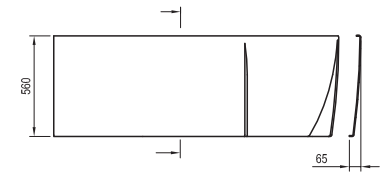

Rosa 95

Bathtub colour

WHITE

Panel colour

WHITE

Order No.	BATHTUB	Dimensions (mm)	Size of packaging (cm)	Gross weight (kg)	Price excl. VAT	Price incl. VAT
C55100000	Bathtub ROSA 95 150x95 L snowwhite	1500x950x440	151x95x50	24,0	-	-
C56100000	Bathtub ROSA 95 150x95 R snowwhite	1500x950x440	153x95x50	24,0	-	-
C57100000	Bathtub ROSA 95 160x95 L snowwhite	1600x950x440	163x95x50	26,0	-	-
C58100000	Bathtub ROSA 95 160x95 R snowwhite	1600x950x440	163x95x50	26,0	-	-

Order No.	PANELS AND SUPPORTS	Dimensions (mm)	Size of packaging (cm)	Gross weight (kg)	Price excl. VAT	Price incl. VAT
CY5500000	Support for bathtub ROSA Universal	---	88x11x5	4,4	-	-
CZ55100A00	Panel A ROSA 95 L 150 cm snowwhite	1500x950x560	3x48x59	6,0	-	-
CZ56100A00	Panel A ROSA 95 R 150 cm snowwhite	1500x950x560	3x48x59	6,0	-	-
CZ57100A00	Panel A ROSA 95 L 160 cm snowwhite	1600x950x560	3x51x59	6,1	-	-
CZ58100A00	Panel A ROSA 95 R 160 cm snowwhite	1600x950x560	3x51x59	6,1	-	-
B23000100N	Panelkit ROSA Universal	---	72x11x5	3,3	-	-

Order No.	RECOMMENDED PRODUCTS	Dimensions (mm)	Size of packaging (cm)	Gross weight (kg)	Price excl. VAT	Price incl. VAT
X01305	Bathtub waste set 570 B R/R chrome	---	14x8x38	0,8	-	-
X01438	Bathtub overflow filler 570 B S/R chrome	---	15x11x39	0,9	-	-
7QLMOC00Y1	Bath screen CVSK1 ROSA 140/150L bright alu+transparent	---	84x5x156	25,7	-	-
76L8010041	Bath screen VSK2 ROSA 150L white+rain	---	48x8x153	6,7	-	-

150 / 160 cm
95 cm

Warranty: 10 years – The warranty is contingent on the buyer using original RAVAK supports (legs) intended for the given type of bathtub in accordance with the assembly manual. Products are as standard delivered within 14 days.