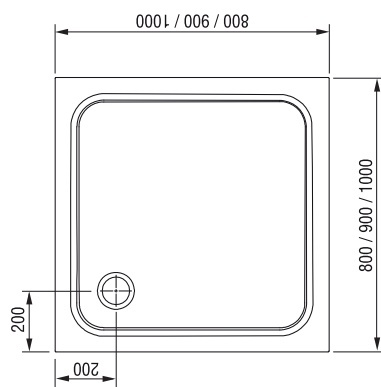

Perseus Pro Chrome

Order No.	Type	Size of packaging (cm)	Gross weight (kg)	Price excl. VAT	Price incl. VAT
XA044401010	Shower tray PERSEUS PRO-80 CHROME white	84x6x84	28,5	-	-
XA047701010	Shower tray PERSEUS PRO-90 CHROME white	95x6x95	36,0	-	-
XA04AA01010	Shower tray PERSEUS PRO-100 CHROME white	105x6x105	46,9	-	-
XA834001010	Panel PERSEUS PRO-80 SET white	4x39x11	1,1	-	-
XA837001010	Panel PERSEUS PRO-90 SET white	4x44x11	1,2	-	-
XA83A001010	Panel PERSEUS PRO-100 SET white	4x50x11	1,4	-	-
XB2J000000N	Base GALAXY PRO	15x8x8	0,6	-	-
A000000004	Universal mounting kit for shower trays	8x5x125	0,7	-	-

Material: cast mixture of dolomite and resin
Production process: casting