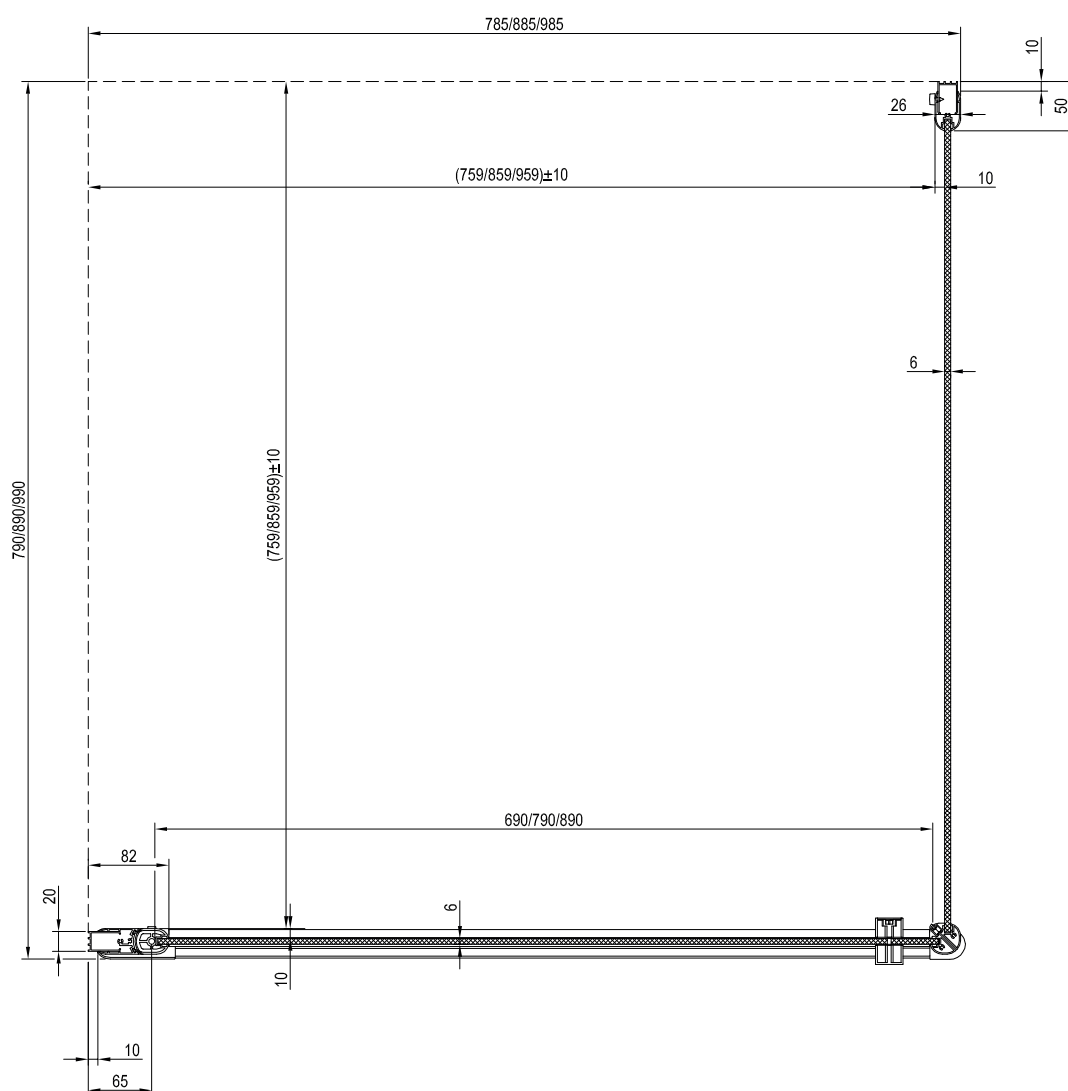

CRV1 + CPS Structural preparation

Type	Mounting onto a tray * Recommended shower tray size (mm)	Floor mounting ** Recommended size of inclined area (mm)
CRV1 - 80 + CPS - 80	800 x 800	760 x 760
CRV1 - 90 + CPS - 90	900 x 900	860 x 860
CRV1 - 100 + CPS - 100	1000 x 1000	960 x 960
CRV1 - 100 + CPS - 80	1000 x 800	960 x 760
Other combinations	-	In accordance with technical drawings

* The values listed in the table assume the tray is mounted in accordance with the RAVAK assembly manual

** The values in the table apply to the inside edge of the glass.