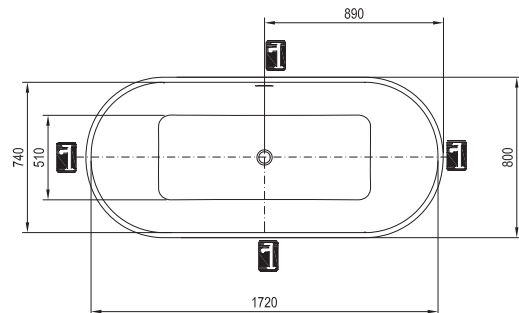

Bathtub colour

Order No.	BATHTUB	Dimensions (mm)	Size of packaging (cm)	Gross weight (kg)	Price excl. VAT	Price incl. VAT
XC00100025	Bathtub SOLO 1780x800 snowwhite freestanding	1780x800x580	180x82x61	67,0	-	-
XC00100036	Bathtub SOLO 1780x800 snowwhite/black overflow freestanding	1780x800x580	180x82x61	67,0	-	-

Order No.	RECOMMENDED PRODUCTS	Dimensions (mm)	Size of packaging (cm)	Gross weight (kg)	Price excl. VAT	Price incl. VAT
X070059	FM 080.00 Floor mounted bathtub faucet	---	95,5x48,5x14	9,5	-	-
X070079	FM 081.00 Floor mounted bathtub faucet	---	103x42x23	10,1	-	-
X070101	CR 080.00 Floor mounted bathtub faucet Chrome	---	103x42x23	10,0	-	-