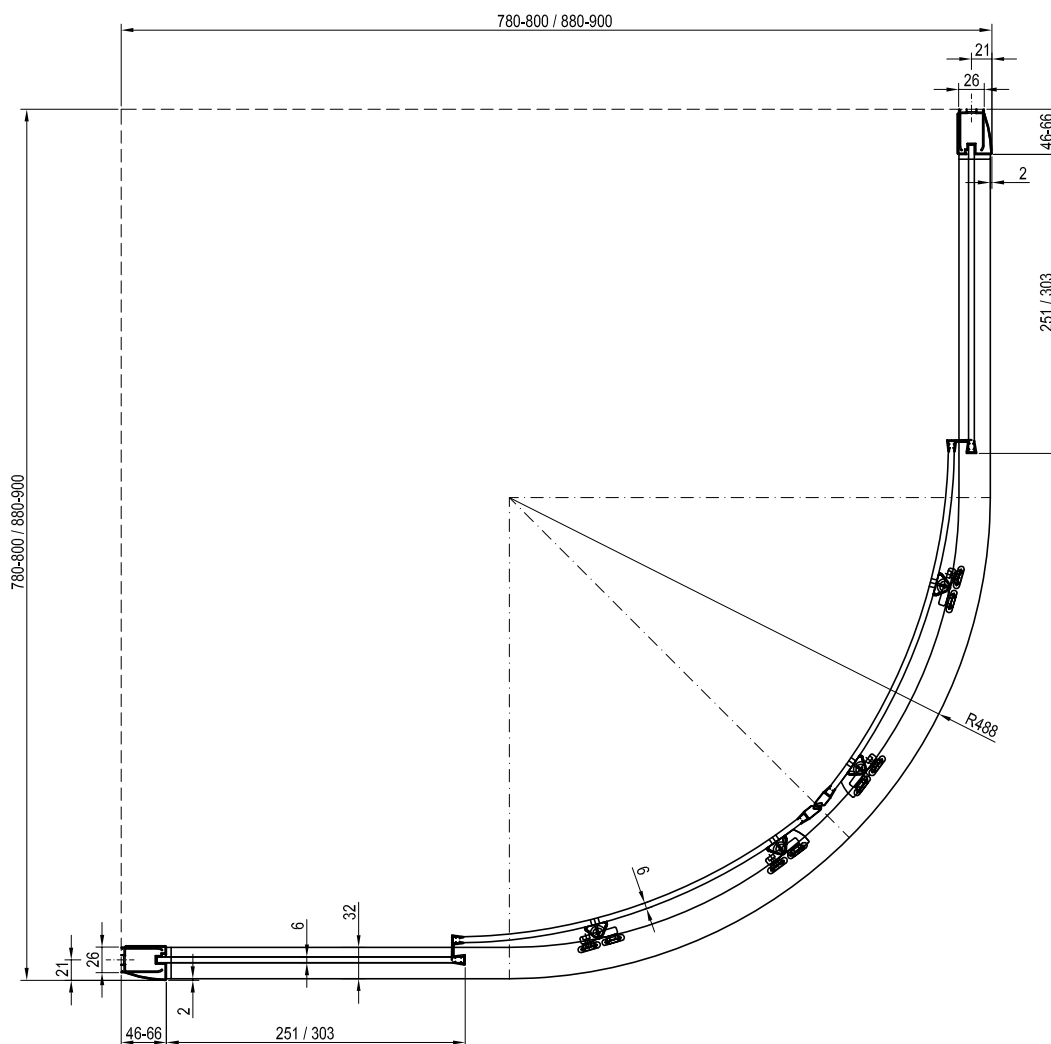

BLCP4 Sabina

Structural preparation

Type	Mounting onto a tray * Recommended shower tray size (mm)	Floor mounting ** Recommended size of inclined area (mm)
BLCP4 - 80 Sabina	800 x 800, Sabina R 500	In accordance with technical drawings
BLCP4 - 90 Sabina	900 x 900, Sabina R 500	In accordance with technical drawings

* The values listed in the table assume the tray is mounted in accordance with the RAVAK assembly manual

** The values in the table apply to the inside edge of the glass.