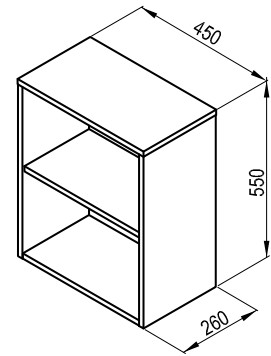

5

5-YEAR
WARRANTY

ANTI-
MOISTURE
FINISH

Design

White gloss

Natural

Order No.	Type	Dimensions (mm)	Size of packaging (cm)	Gross weight (kg)	Price excl. VAT	Price incl. VAT
X000001055	SB Natural 450 open white	450x260x550	51x61x32	15,0	-	-