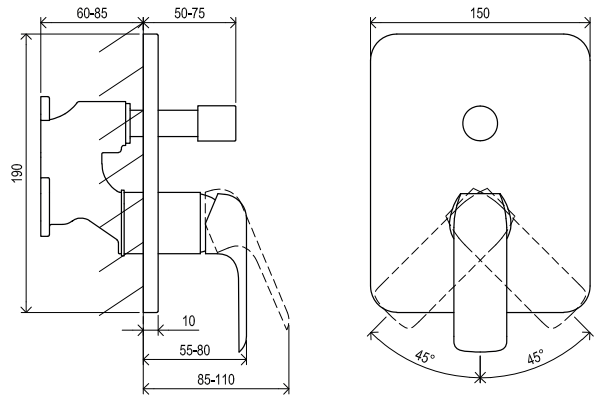

Order No.	Type	Design	Flow rate	Size of packaging (cm)	Gross weight (kg)	Price excl. VAT	Price incl. VAT
X070123	FL 065.00 Concealed faucet with diverter for R-box	chrome	25/25	21,5x18,5x10	2,0	-	-
X070139	RB 072.50 R-box Vari	-		17,5x17,5x12,5	1,8	-	-