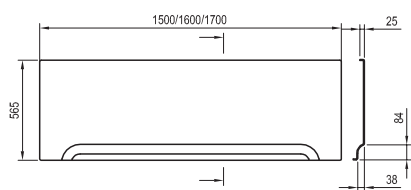

1651
1801
1951

VOLUME

22 kg
24 kg
24 kg

WEIGHT

10

10-YEAR
WARRANTY

Vanda II

Bathtub colour

WHITE

Panel colour

WHITE

Order No.	BATHTUB	Dimensions (mm)	Size of packaging (cm)	Gross weight (kg)	Price excl. VAT	Price incl. VAT
CO11000000	Bathtub VANDA II 150x70 snowwhite	1500x700x440	152x72x50	19,5	-	-
CP11000000	Bathtub VANDA II 160x70 snowwhite	1600x700x440	162x72x50	23,4	-	-
CP21000000	Bathtub VANDA II 170x70 snowwhite	1700x700x440	172x72x50	24,2	-	-

Order No.	PANELS AND SUPPORTS	Dimensions (mm)	Size of packaging (cm)	Gross weight (kg)	Price excl. VAT	Price incl. VAT
CY00000000	Support for bathtub 70 U	61x11x5	61x11x5	2,8	-	-
CZ001P0A00	Frontal panel U 150 snowwhite	151x3x59	151x3x59	4,2	-	-
CZ001S0A00	Frontal panel U 160 snowwhite	161x3x59	161x3x59	4,5	-	-
CZ001V0A00	Frontal panel U 170 snowwhite	171x3x59	171x3x59	4,7	-	-
CZ00110A00	Side panel U 70 snowwhite	70x3x59	70x3x59	1,9	-	-
B23600000N	Frontal panelkit U	51x11x5	51x11x5	1,2	-	-

Order No.	RECOMMENDED PRODUCTS	Dimensions (mm)	Size of packaging (cm)	Gross weight (kg)	Price excl. VAT	Price incl. VAT
X01377	Bathtub waste set 570 C-C R/R chrome	---	14x8x38	0,7	-	-
X01305	Bathtub waste set 570 B R/R chrome	---	14x8x38	0,8	-	-
796M010041	Bath screen VS2 105 white+rain	---	57x5x142	8,2	-	-
795P010041	Bath screen VS3 100 white+rain	---	37x5x142	8,3	-	-

150 / 160 / 170 cm
70 cm

Warranty: 10 years – The warranty is contingent on the buyer using original RAVAK supports (legs) intended for the given type of bathtub in accordance with the assembly manual. Products are as standard delivered within 14 days.