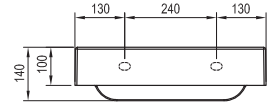

5

5-YEAR
WARRANTY

Natural

Order No.	Type	Dimensions (mm)	Size of packaging (cm)	Gross weight (kg)	Price excl. VAT	Price incl. VAT
XJO01250000	Washbasin Natural 500 white without overflow with holes	500x450x140	52x16x47	15,8	-	-
X01439	Washbasin waste plug fixed chrome	Ø 68x104-119	7,5x7,5x14,5	0,3	-	-
X01695	Washbasin waste plug fixed ceramic	Ø 67x99	7,5x7,5x14,5	0,3	-	-
X01762	Washbasin waste plug fixed black	Ø 68x104-119	7,5x7,5x14,5	0,4	-	-
X01371	Washbasin waste trap chrome	Ø 50x140-240x360	15x7x36	0,8	-	-
X01747	Washbasin waste trap black	Ø 50x140-240x360	15x7x36	0,9	-	-
X01612	Washbasin waste trap furniture	Ø 70x170-240x210-510	20x9x40	0,3	-	-