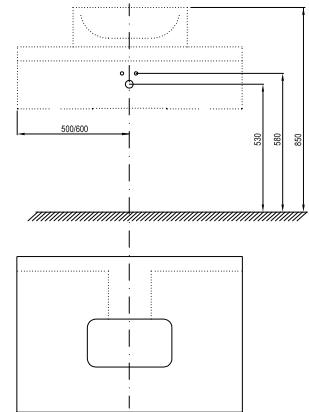

Order No.	Type	Dimensions (mm)	Size of packaging (cm)	Gross weight (kg)	Price excl. VAT	Price incl. VAT
X000001030	SD Formy 1000 white	1000x550x220	106x28x61	46,0	-	-
X000001033	SD Formy 1000 oak	1000x550x220	106x28x61	46,0	-	-
X000001036	SD Formy 1000 walnut	1000x550x220	106x28x61	46,0	-	-
X000001031	SD Formy 1200 white	1200x550x220	126x28x61	56,0	-	-
X000001034	SD Formy 1200 oak	1200x550x220	126x28x61	56,0	-	-
X000001037	SD Formy 1200 walnut	1200x550x220	126x28x61	56,0	-	-

Products are as standard delivered within 14 days.