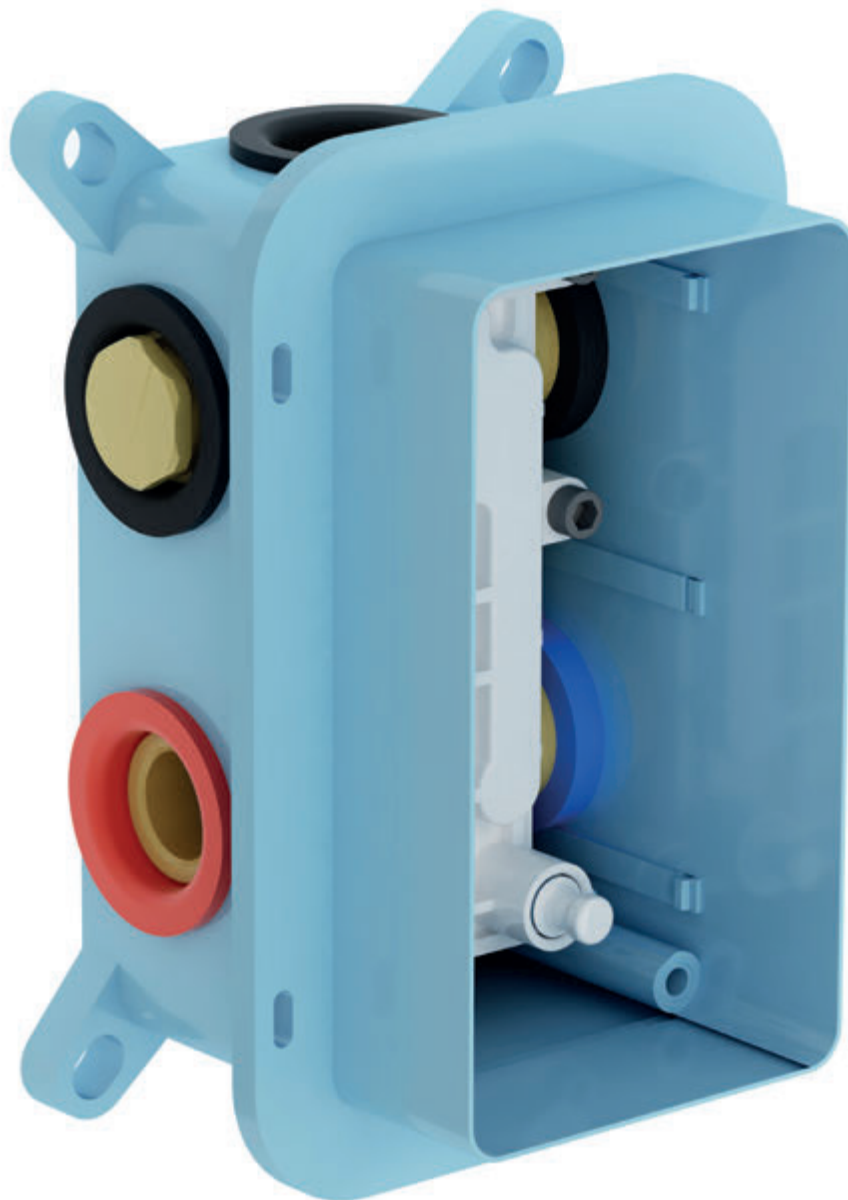

R-box Multi

Two integrated water levels for easier installation

Large flexibility in mounting depth - 85 to 105 mm

A three-way unit for concealed faucets

Optimal solution for easy and precise installation of a concealed faucet with water distribution to up to three spots

Important

1. **1.** R-box multi is a universal, multi-way mounting system for the CR 067 concealed thermostatic faucet. The box is mounted recessed into the wall.
2. **2.** Flexible mounting depth of 85 -105 mm.
3. **3.** The basic unit of the R-box is covered by an extended 10-year warranty.
4. **4.** The protruding part of the R-box (the faucet) is mounted only once the bathroom is finished.
5. **5.** Compatible with all common piping systems (PPR, copper, plastic).

Shower enclosures → 22

Bathtubs → 292

Detergents → 594