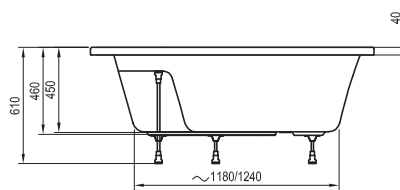

240l
300l
VOLUME

31kg
36kg
WEIGHT

10
10-YEAR
WARRANTY

Bathtub colour

WHITE

Panel colour

WHITE

Order No.	BATHTUB	Dimensions (mm)	Size of packaging (cm)	Gross weight (kg)	Price excl. VAT	Price incl. VAT
CF01000000	Bathtub GENTIANA 140x140 snowwhite	1400x1400x460	141x141x50	31,0	-	-
CG01000000	Bathtub GENTIANA 150x150 snowwhite	1500x1500x460	151x151x50	35,5	-	-

Order No.	PANELS AND SUPPORTS	Dimensions (mm)	Size of packaging (cm)	Gross weight (kg)	Price excl. VAT	Price incl. VAT
CY65000000	Support for bathtub NEW DAY, GENTIANA	88x11x5	88x11x5	6,4	-	-
CZF1000A0	Panel A NEW DAY, GENTIANA 140 cm snowwhite	5x55x58	5x55x58	7,0	-	-
CZG1000A0	Panel A NEW DAY, GENTIANA 150 cm snowwhite	5x59x58	5x59x58	7,1	-	-
B26500000N	Panelkit NEW DAY, GENTIANA	55x11x5	55x11x5	1,7	-	-

Order No.	RECOMMENDED PRODUCTS	Dimensions (mm)	Size of packaging (cm)	Gross weight (kg)	Price excl. VAT	Price incl. VAT
X01440	Bathtub overflow filler 570 C-C S/R chrome	---	15x11x39	0,8	-	-
X01507	Bathtub waste set 570 B S/R chrome	---	38x8,5x14,5	0,8	-	-
X01377	Bathtub waste set 570 C-C R/R chrome	---	14x8x38	0,7	-	-
X01305	Bathtub waste set 570 B R/R chrome	---	14x8x38	0,8	-	-

140 / 150 cm
140 / 150 cm

Warranty: 10 years – The warranty is contingent on the buyer using original RAVAK supports (legs) intended for the given type of bathtub in accordance with the assembly manual. Products are as standard delivered within 14 days.