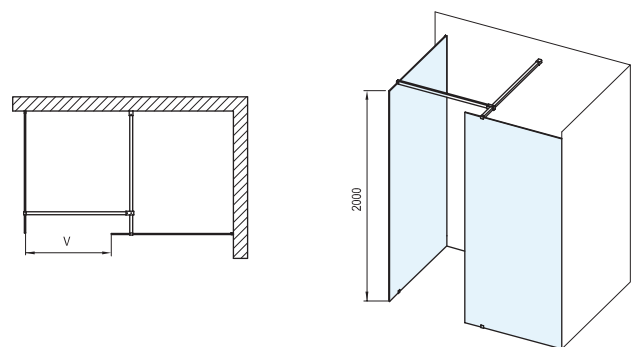

Products are as standard delivered within 14 days.
For a complete product, it is necessary to order a Walk-In glass pane pack separately and a W SET-Wall separately.

Assemble a product exactly as you need – online, with a visual preview in a bathroom at <https://atypical.ravak.com>
Delivery time of atypical products is 6-8 weeks.