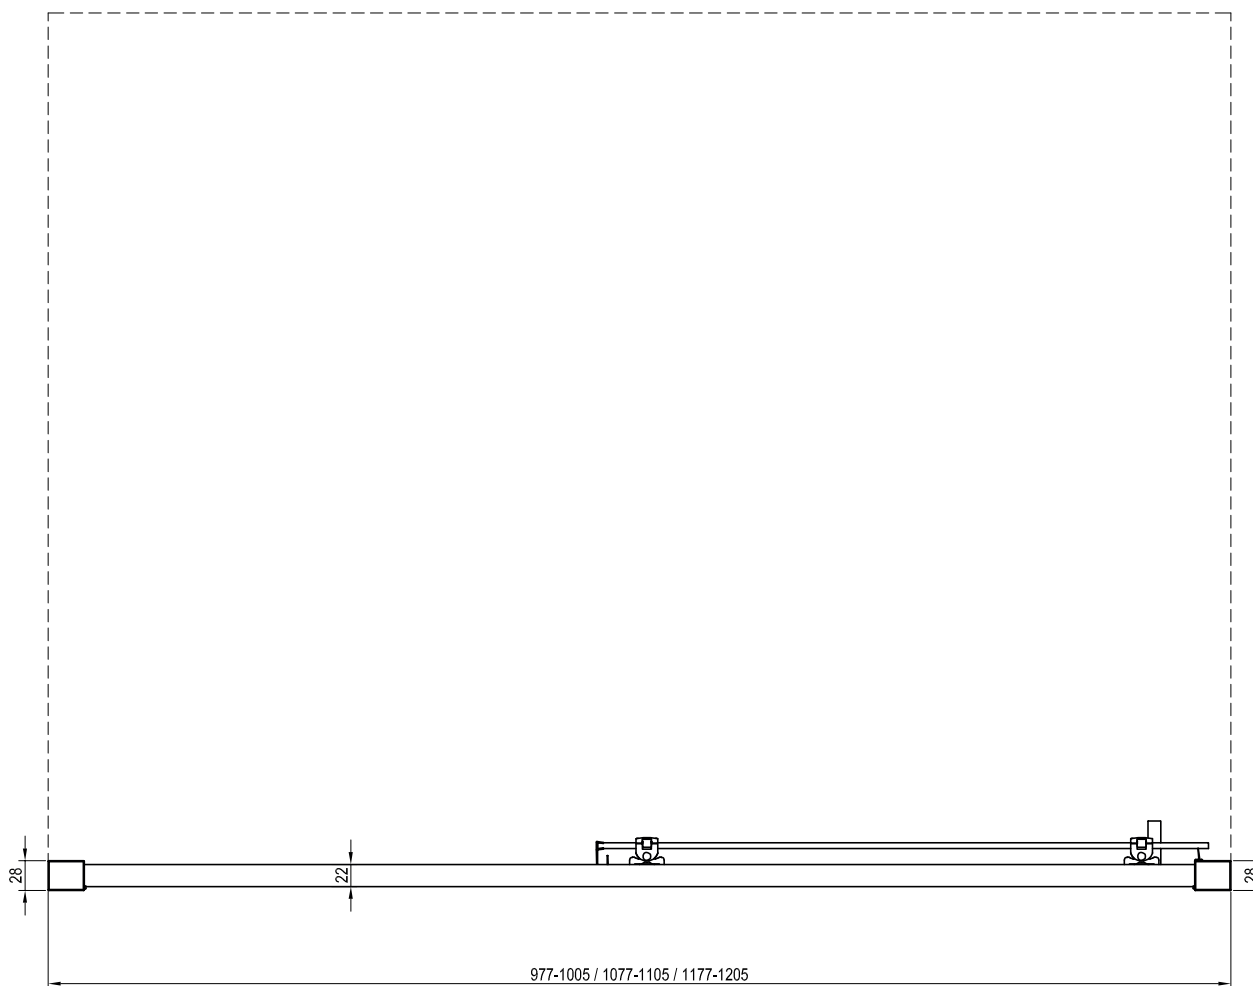

BLSDP2

Structural preparation