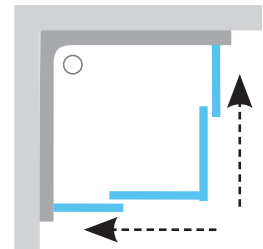

BLSRV2

Corner sliding four-piece shower enclosure