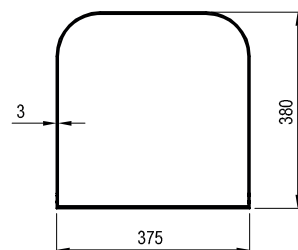

Order No.	Type	Dimensions (mm)	Size of packaging (cm)	Gross weight (kg)	Price excl. VAT	Price incl. VAT
X01787	Console Yard 600 stainless	375x380x70	40x40x9	2,7	-	-
X01777	Console Yard 600 white	375x380x70	40x40x9	2,7	-	-
X01782	Console Yard 600 black	375x380x70	40x40x9	2,7	-	-