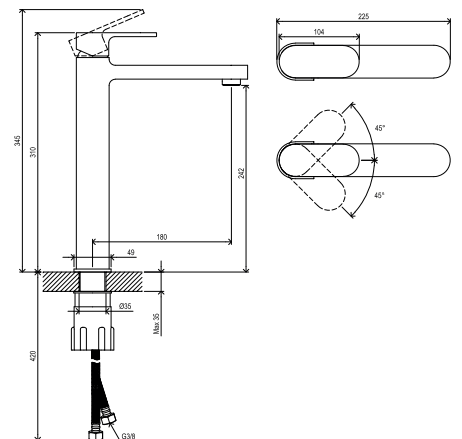

Order No.	Type	Design	Flow rate	Size of packaging (cm)	Gross weight (kg)	Price excl. VAT	Price incl. VAT
X070100	CR 015.00 Washbasin faucet without pop-up waste	chrome	8	43x26x8	2,8	-	-

Flow rate is stated in l/min at a pressure of 0.3 MPa. Products are as standard delivered within 14 days.