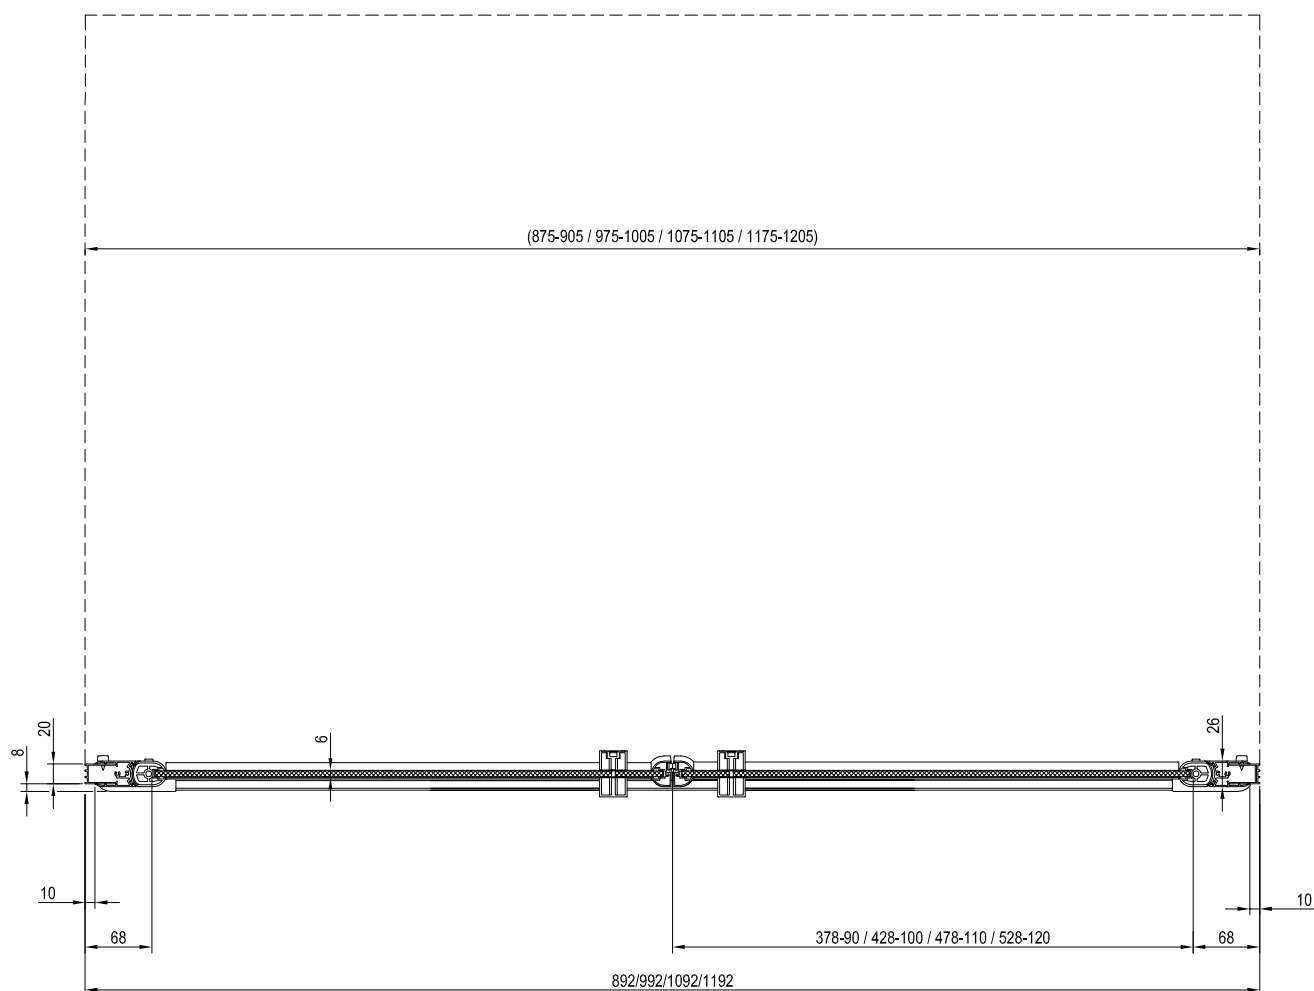

CSDL2 Structural preparation