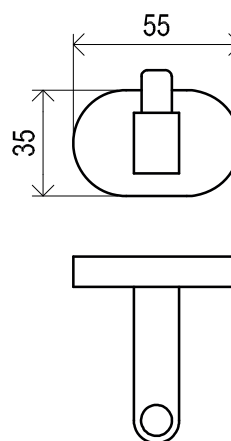

WARRANTY ON BATHROOM ACCESSORIES

RAVAK CLEANER CHROME

METAL DESIGN

CONCEPTS

Chrome

Order No.	Type	Design	Size of packaging (cm)	Gross weight (kg)	Price excl. VAT	Price incl. VAT
X07P320	CR 110.00 Single hook	chrome	7x5,5x8	0,2	-	-