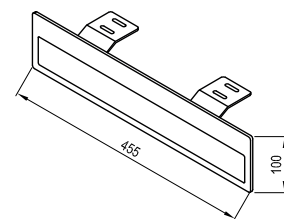

Order No.	Type	Dimensions (mm)	Size of packaging (cm)	Gross weight (kg)	Price excl. VAT	Price incl. VAT
X000001384	Towel holder Comfort white	5x100x455	47x8,5x15	2,0	-	-

Order No.	Type	Dimensions (mm)	Size of packaging (cm)	Gross weight (kg)	Price excl. VAT	Price incl. VAT
X000001375	Countertop console Balance/Comfort 120	200x360x110	37,5x5x13,5	3,0	-	-