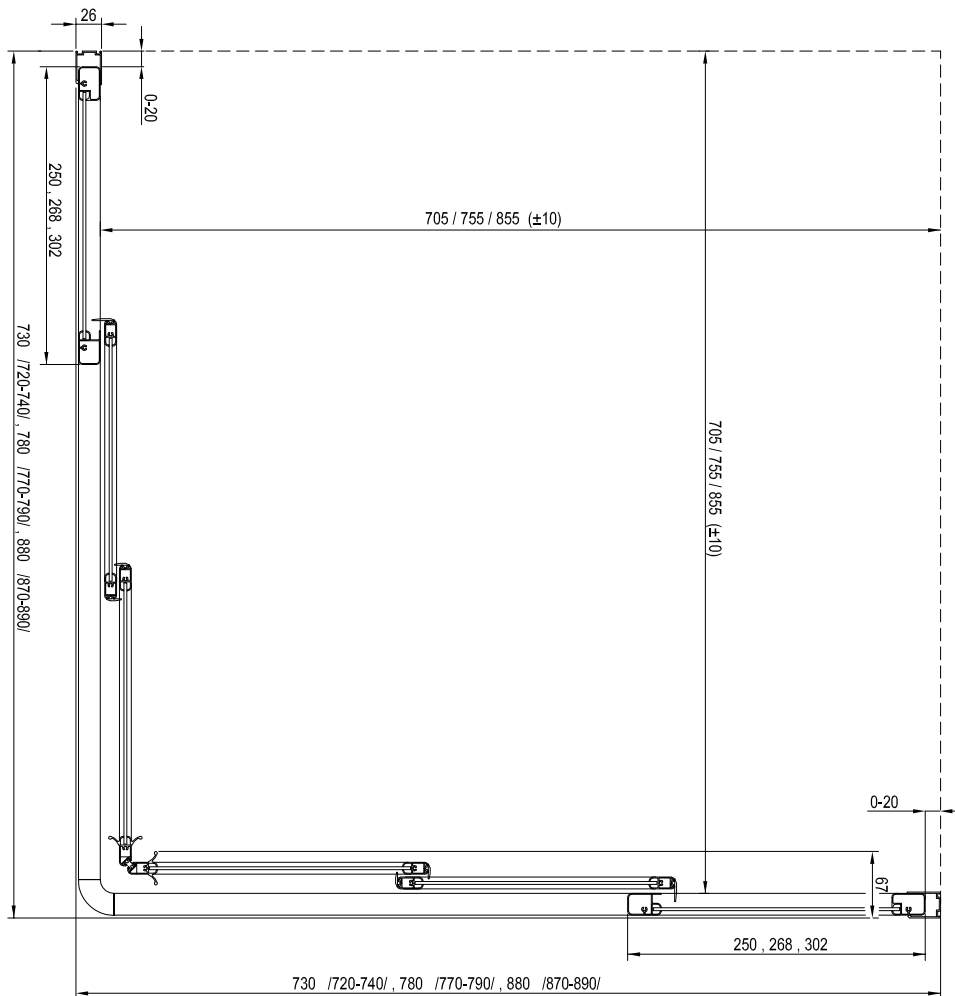

ASRV3 + ASRV3 Structural preparation

Type	Mounting onto a tray * Recommended shower tray size (mm)	Floor mounting ** Recommended size of inclined area (mm)
ASRV3 - 75 + ASRV3 90	750 x 900	705 x 855
ASRV3 - 80 + ASRV3 80	800 x 800	755 x 755
ASRV3 - 90 + ASRV3 90	900 x 900	855 x 855
Other combinations	-	In accordance with technical drawings

* The values listed in the table assume the tray is mounted in accordance with the RAVAK assembly manual
** The values in the table apply to the inside edge of the glass.