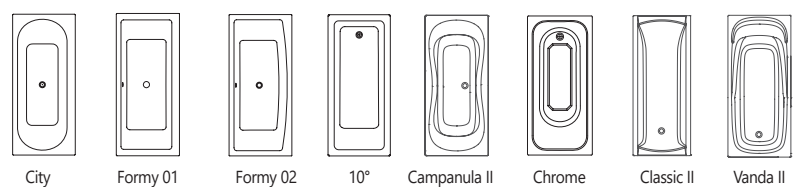

City City Slim Formy 01 Formy 01 Slim Formy 02 Formy 02 Slim 10° Campanula II Chrome Chrome Slim Classic II Vanda II

Rectangular bathtubs > 304