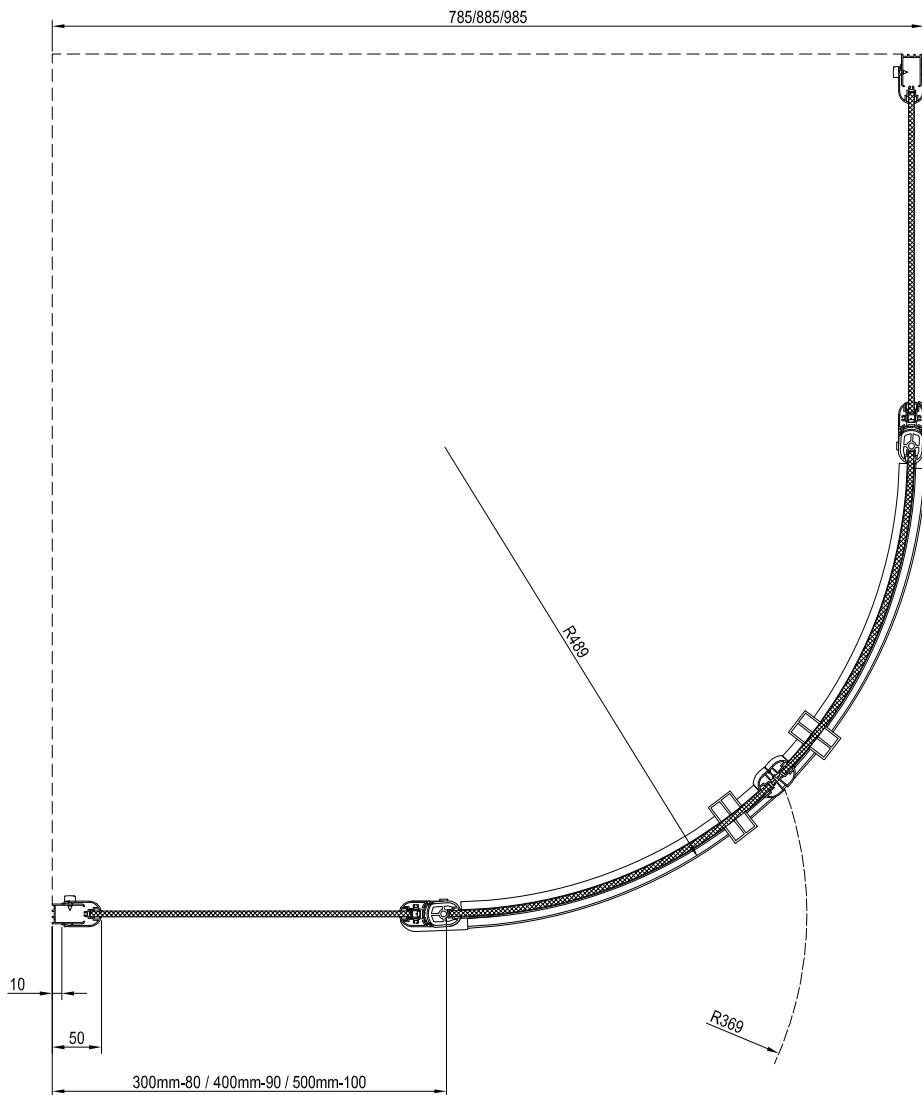

CSKK4 Structural preparation

Type	Mounting onto a tray * Recommended shower tray size (mm)	Floor mounting ** Recommended size of inclined area (mm)
CSKK4 - 80	800 x 800, R 500	In accordance with technical drawings
CSKK4 - 90	900 x 900, R 500	In accordance with technical drawings

* The values listed in the table assume the tray is mounted in accordance with the RAVAK assembly manual

** The values in the table apply to the inside edge of the glass.