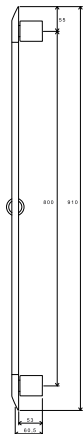

Order No.	Type	Design	Flow rate	Size of packaging (cm)	Gross weight (kg)	Price excl. VAT	Price incl. VAT
X07S003	922.00 Shower set - hand shower Flat M, shower bar 60 cm, hose 150 cm	chrome	13/14/14	93x19x11,5	1,5	-	-

Complete product information and technical drawings of sets available at: www.ravak.com
Flow rate is listed in l/min at a pressure of 0.3 MPa. Products are as standard delivered within 14 days.