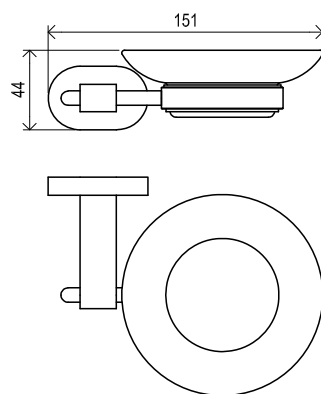

Order No.	Type	Design	Size of packaging (cm)	Gross weight (kg)	Price excl. VAT	Price incl. VAT
X07P187	CR 200.00 Soap holder (glass)	chrome	15x13x9	0,6	-	-