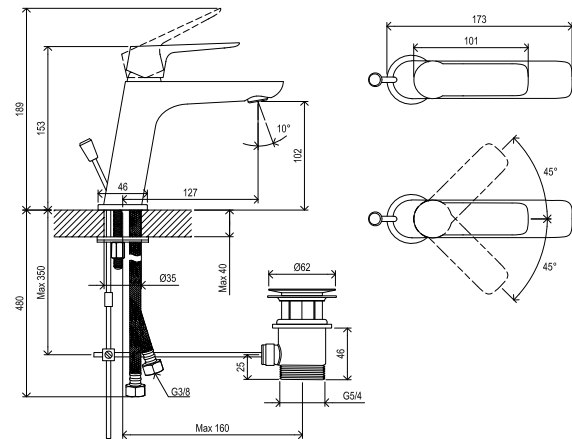

Order No.	Type	Design	Flow rate	Size of packaging (cm)	Gross weight (kg)	Price excl. VAT	Price incl. VAT
X070081	CL 011.00 Washbasin faucet with pop-up waste	chrome	11	28x20x7,5	1,6	-	-