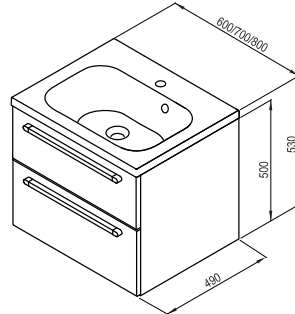

5

5-YEAR
WARRANTY

ANTI-
MOISTURE
FINISH

CONCEPTS

Body design

White gloss

Laminate
Capuccino

Door design

White gloss

Chrome

Order No.	Type	Dimensions (mm)	Size of packaging (cm)	Gross weight (kg)	Price excl. VAT	Price incl. VAT
X00000918	SD Chrome II 600 white/white	600x490x500	64x53x54	23,0	-	-
X00000919	SD Chrome II 600 cappuccino/white	600x490x500	64x53x54	23,0	-	-
X00000920	SD Chrome II 700 white/white	700x490x500	74x53x54	25,5	-	-
X00000921	SD Chrome II 700 cappuccino/white	700x490x500	74x53x54	25,5	-	-
X00000922	SD Chrome II 800 white/white	800x490x500	84x53x54	27,5	-	-
X00000923	SD Chrome II 800 capuccino/white	800x490x500	84x53x54	27,5	-	-