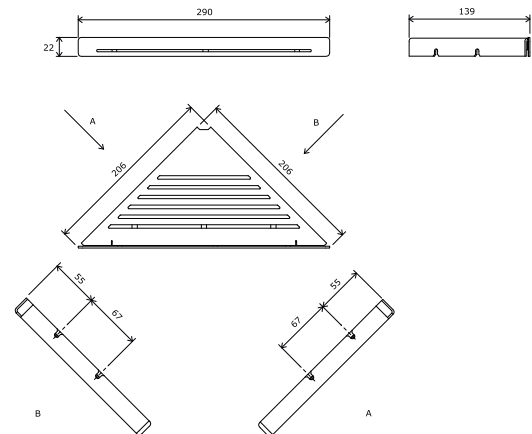

Order No.	Type	Design	Size of packaging (cm)	Gross weight (kg)	Price excl. VAT	Price incl. VAT
X07P649	Shelf Slim S	black/black	29x11x4	0,4	-	-
X07P651	Shelf Slim S	white/white	29x11x4	0,4	-	-