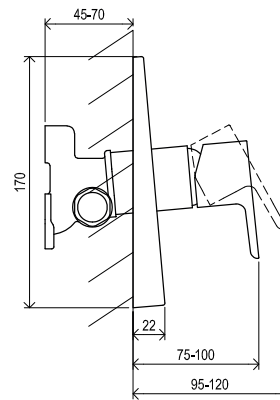

5

5-YEAR WARRANTY

3

3-YEAR WARRANTY

SOFT MOVE

CuZn

METAL DESIGN

CONCEPTS

10° Free

Order No.	Type	Design	Flow rate	Size of packaging (cm)	Gross weight (kg)	Price excl. VAT	Price incl. VAT
X070137	TD F 066.00 Concealed faucet without diverter for R-box	chrome	22	21,5x18,5x10	1,6	-	-
X070159	TD F 066.20 Concealed faucet without diverter for R-box, black	black	22	21,5x18,5x10	1,6	-	-
X070052	RB 070.50 R-box for 065.00, 066.00	-		16x12x12	1,2	-	-