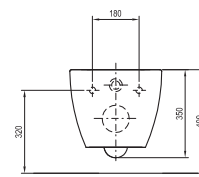

Order No.	Type	Dimensions (mm)	Size of packaging (cm)	Gross weight (kg)	Price excl. VAT	Price incl. VAT
X01516	WC Uni Chrome white	360x510x350	40x40x53	25,0	-	-

Products are as standard delivered within 14 days.

10-year warranty on toilet bowls; 3-year warranty on toilet seats; 3-year warranty on flush plates; 10-year warranty on fixed parts of mounting flushing modules; 3-year warranty on replaceable parts of mounting flushing modules.