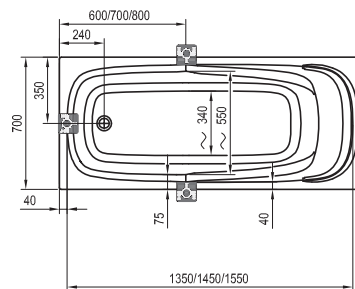

1651
1801
1951

VOLUME

22 kg
24 kg
24 kg

WEIGHT

10

10-YEAR
WARRANTY

Vanda II

Bathtub colour

WHITE

Panel colour

WHITE

Order No.	BATHTUB	Dimensions (mm)	Size of packaging (cm)	Gross weight (kg)	Price excl. VAT	Price incl. VAT
CO11000000	Bathtub VANDA II 150x70 snowwhite	1500x700x440	152x72x50	19,5	-	-
CP11000000	Bathtub VANDA II 160x70 snowwhite	1600x700x440	162x72x50	23,4	-	-
CP21000000	Bathtub VANDA II 170x70 snowwhite	1700x700x440	172x72x50	24,2	-	-

Order No.	PANELS AND SUPPORTS	Dimensions (mm)	Size of packaging (cm)	Gross weight (kg)	Price excl. VAT	Price incl. VAT
CY00000000	Support for bathtub 70 U	61x11x5	61x11x5	2,8	-	-
CZ001P0A00	Frontal panel U 150 snowwhite	151x3x59	151x3x59	4,2	-	-
CZ001S0A00	Frontal panel U 160 snowwhite	161x3x59	161x3x59	4,5	-	-
CZ001V0A00	Frontal panel U 170 snowwhite	171x3x59	171x3x59	4,7	-	-
CZ00110A00	Side panel U 70 snowwhite	70x3x59	70x3x59	1,9	-	-
B23600000N	Frontal panelkit U	51x11x5	51x11x5	1,2	-	-

Order No.	RECOMMENDED PRODUCTS	Dimensions (mm)	Size of packaging (cm)	Gross weight (kg)	Price excl. VAT	Price incl. VAT
X01377	Bathtub waste set 570 C-C R/R chrome	---	14x8x38	0,7	-	-
X01305	Bathtub waste set 570 B R/R chrome	---	14x8x38	0,8	-	-
796M010041	Bath screen VS2 105 white+rain	---	57x5x142	8,2	-	-
795P010041	Bath screen VS3 100 white+rain	---	37x5x142	8,3	-	-

150 / 160 / 170 cm
70 cm

Warranty: 10 years – The warranty is contingent on the buyer using original RAVAK supports (legs) intended for the given type of bathtub in accordance with the assembly manual. Products are as standard delivered within 14 days.