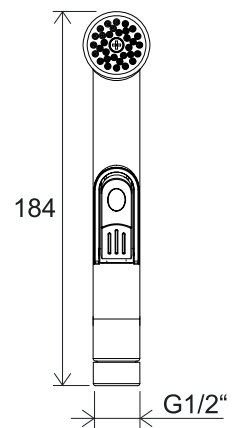

METAL DESIGN

Bidet showers

EASYTWIST

Order No.	Type	Design	Flow rate	Size of packaging (cm)	Gross weight (kg)	Price excl. VAT	Price incl. VAT
X070077	BM 040.00 Wall valve with bidet shower	chrome	9	28x18x7,5	0,9	-	-