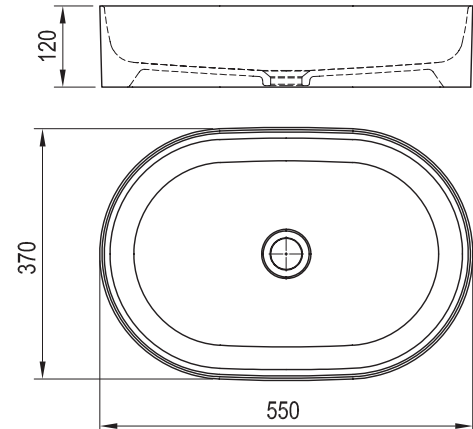

Accessories → 424

Faucets → 494

Extras → 576

Furniture → 426

Detergents → 594

5

5-YEAR
WARRANTY

Ceramic Slim