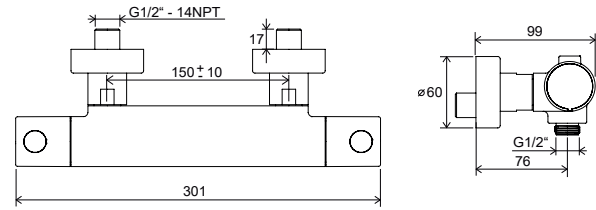

5

5-YEAR WARRANTY ON FAUCETS

38°

CONSTANT TEMPERATURE

FAST REACTION

FAST REACTION

100°

SCALD PROTECTION

CuZn

METAL DESIGN

Thermo and dual systems