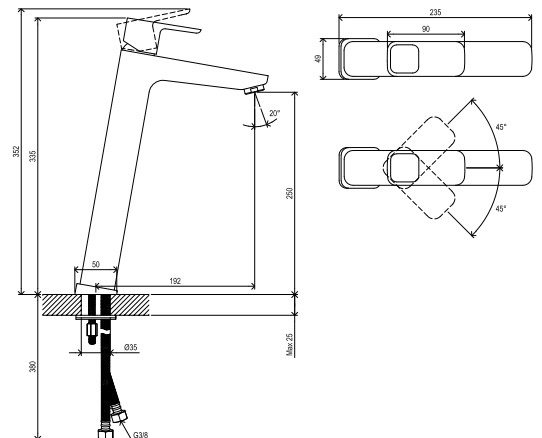

Order No.	Type	Design	Flow rate	Size of packaging (cm)	Gross weight (kg)	Price excl. VAT	Price incl. VAT
X070091	TD 015.00 Washbasin faucet without pop up waste	chrome	5	37x22x7,5	2,6	-	-

Flow rate is stated in l/min at a pressure of 0.3 MPa. Products are as standard delivered within 14 days.