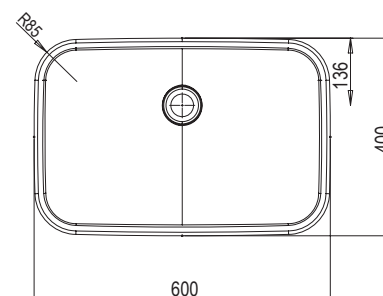

Order No.	Type	Dimensions (mm)	Size of packaging (cm)	Gross weight (kg)	Price excl. VAT	Price incl. VAT
XJX01160002	Washbasin Ceramic 600 R ceramic white	600x400x120	61x42x15	13,0	-	-
X01439	Washbasin waste plug fixed chrome	Ø 68x104-119	7,5x7,5x14,5	0,3	-	-
X01695	Washbasin waste plug fixed ceramic	Ø 67x99	7,5x7,5x14,5	0,3	-	-
X01762	Washbasin waste plug fixed black	Ø 68x104-119	7,5x7,5x14,5	0,4	-	-
X01371	Washbasin waste trap chrome	Ø 50x140-240x360	15x7x36	0,8	-	-
X01747	Washbasin waste trap black	Ø 50x140-240x360	15x7x36	0,9	-	-
X01612	Washbasin waste trap furniture	Ø 70x170-240x210-510	20x9x40	0,3	-	-

Products are as standard delivered within 14 days.