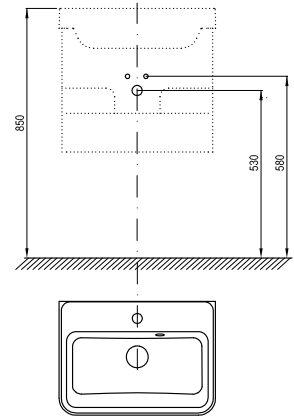

5-YEAR
WARRANTYANTI-
MOISTURE
FINISH

Design

White gloss

BeHappy II

Order No.	Type	Dimensions (mm)	Size of packaging (cm)	Gross weight (kg)	Price excl. VAT	Price incl. VAT
X000001099	Mirror BeHappy II 530 white	530x110x740	58x80x6	12,0	-	-