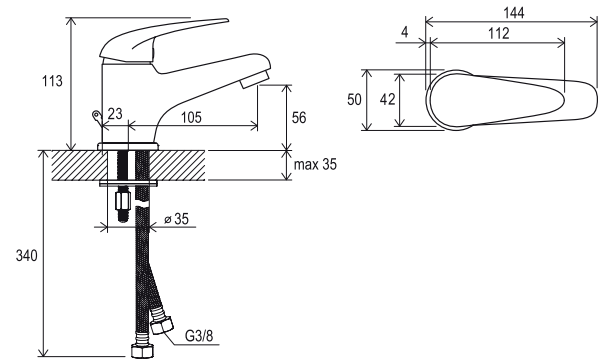

5-YEAR WARRANTY ON CARTRIDGE

EASYCLEAN

METAL DESIGN

RAVAK CLEANER CHROME

Suzan

Order No.	Type	Design	Flow rate	Size of packaging (cm)	Gross weight (kg)	Price excl. VAT	Price incl. VAT
X070002	SN 012.00 Washbasin faucet without pop-up waste	chrome	16	17,5x12,5x8	0,9	-	-
X070001	SN 011.00 Washbasin faucet with pop-up waste	chrome	16	36x11,5x6,5	1,2	-	-