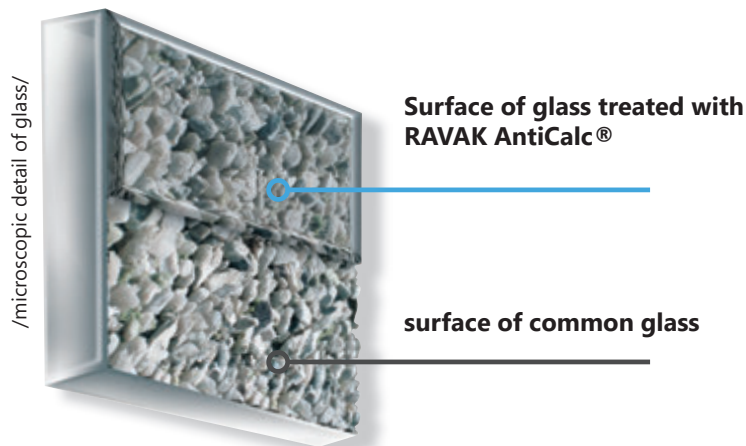

RAVAK RAVAK AntiCalc® technology

The best service comes directly from the manufacturer

An invisible shield against dirt and deposits on the glass

All water except for rainwater and distilled water contains a certain amount of salts. Their deposits, known as scale, can only be removed with great difficulty. They form a chemical bond with the glass and give it an unsightly tint over time. Common chemical cleaning products are entirely ineffective against scale.

Only the patented RAVAK AntiCalc® technology can reliably protect glass from these permanent stains. All RAVAK shower enclosures and screen glass panes are treated with RAVAK AntiCalc® during production.

How to use RAVAK AntiCalc Conditioner?

First, clean the whole glass pane with a detergent (RAVAK Cleaner). Once the glass pane is absolutely clean and dry, use a dry cloth to apply the RAVAK AntiCalc Conditioner on the inside of the pane and polish it dry.

The glass will regain its water-repelling properties and will require only standard maintenance with degreasing detergents for the next 3 months (depending on the hardness of the water).