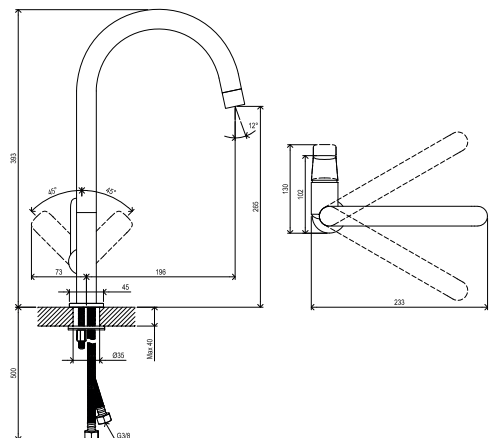

Order No.	Type	Design	Flow rate	Size of packaging (cm)	Gross weight (kg)	Price excl. VAT	Price incl. VAT
X070085	CL 016.00 Washbasin/sink faucet	chrome	7	46x25x7	1,8	-	-