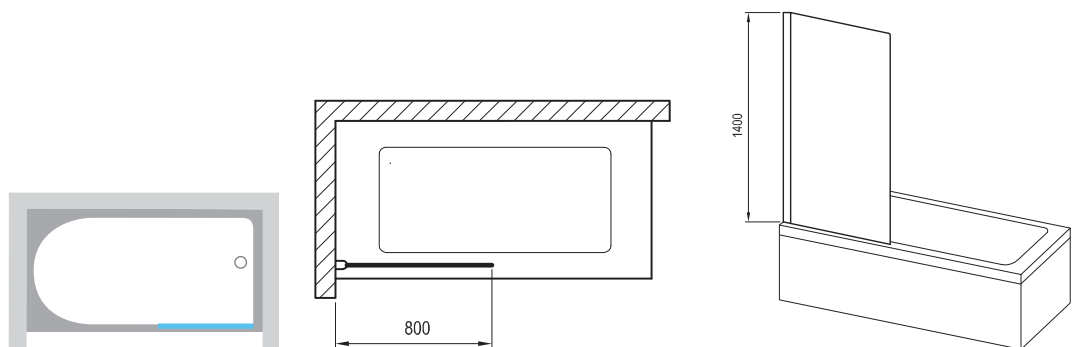

GLASS THICKNESS

L/R OPTION 180°

GLASS PROTECTION ANTICALC

NVS1

Design

BRIGHT ALU

SATIN

WHITE

BLACK

Standard panelling

TRANSPARENT

Height
1400 mm

Order No.	Type	Frame	Panelling	Product dimensions (mm)	Size of packaging (cm)	Gross weight (kg)	Price excl. VAT	Price incl. VAT
70840100Z1	NVS1 - 80	white	transparent	800-825	81x4x143	20,3	-	-
70840300Z1	NVS1 - 80	black	transparent	800-825	81x4x143	20,3	-	-
70840C00Z1	NVS1 - 80	bright alu	transparent	800-825	81x4x143	20,3	-	-
70840U00Z1	NVS1 - 80	satın	transparent	800-825	81x4x143	20,3	-	-

Products are as standard delivered within 14 days.