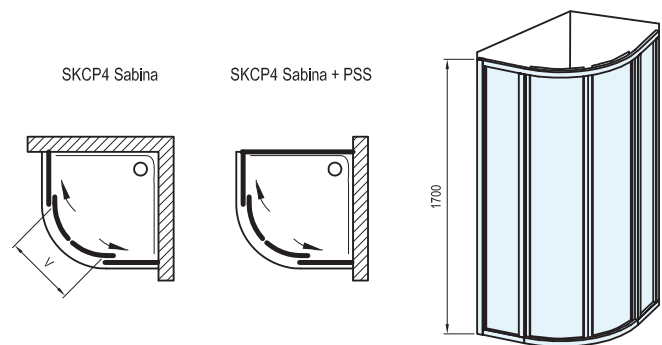

5

5-YEAR WARRANTY

10

10-YEAR WARRANTY ON ANTI-BLOCK

EASY INSTALLATION

Supernova SKCP4 Sabina

Design

SATIN

WHITE

Standard panelling

PEARL

Height
1700 mm

Order No.	Type	Frame	Panelling	Product dimensions (mm)	„V“ entrance (mm)	Size of packaging (cm)	Gross weight (kg)	Price excl. VAT	Price incl. VAT
31144V10011	SKCP4 - 80 Sabina	white	pearl	775-795 x 775-795	500	8x42x171	14,7	-	-
31144VU0011	SKCP4 - 80 Sabina	satın	pearl	775-795 x 775-795	500	8x42x171	14,7	-	-
31177V10011	SKCP4 - 90 Sabina	white	pearl	875-895 x 875-895	550	8x46x171	15,7	-	-
31177VU0011	SKCP4 - 90 Sabina	satın	pearl	875-895 x 875-895	550	8x46x171	15,7	-	-

Products are as standard delivered within 14 days.