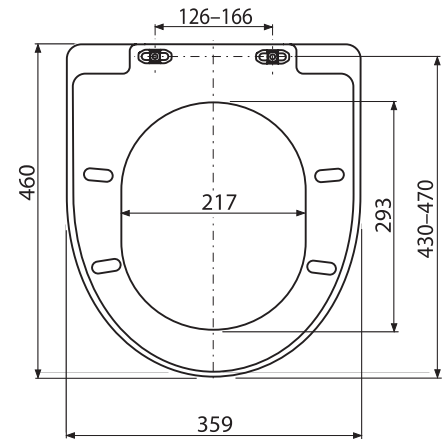

Order No.	Type	Dimensions (mm)	Size of packaging (cm)	Gross weight (kg)	Price excl. VAT	Price incl. VAT
X01451	Toilet seat Chrome white	359x460x50	43,5x35,5x5,3	3,4	-	-

Order No.	Type	Dimensions (mm)	Size of packaging (cm)	Gross weight (kg)	Price excl. VAT	Price incl. VAT
X01455	WC flush plate Chrome white	247x165x5	25x17x4	1,4	-	-
X01454	WC flush plate Chrome satin	247x165x5	25x17x4	1,0	-	-