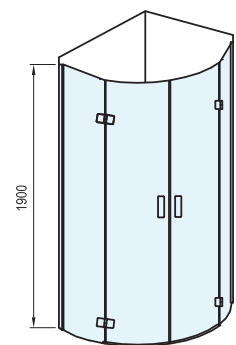

5-YEAR WARRANTY

LIFTING MECHANISM

GLASS PROTECTION ANTICALC

GLASS THICKNESS

SmartLine SMSKK4

Design

BRIGHT ALU

Standard panelling

TRANSPARENT

Height
1900 mm

Order No.	Type	Frame	Panelling	Dimensions (mm)				Size of packaging (cm)	Gross weight (kg)	Price excl. VAT	Price incl. VAT
				„A“	„B“	„S“	„V“				
3S244A00Y1	SMSKK4 - 80	bright alu/chrome	transparent	785-800	441	228	761	47x20x201	51,3	-	-
3S277A00Y1	SMSKK4 - 90	bright alu/chrome	transparent	885-900	441	328	761	47x20x201	56,8	-	-

Products are as standard delivered within 14 days.