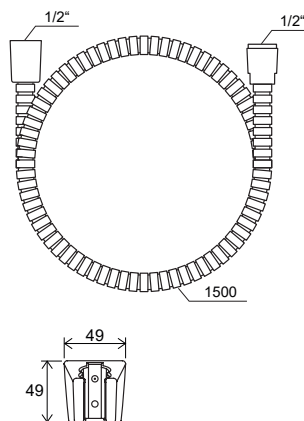

Order No.	Type	Design	Flow rate	Size of packaging (cm)	Gross weight (kg)	Price excl. VAT	Price incl. VAT
X07S010	907.00 Bathtub set - hand shower Air, 3 functions, hose 150 cm, shower holder small	chrome	6/9/11	29x19x11,5	0,9	-	-