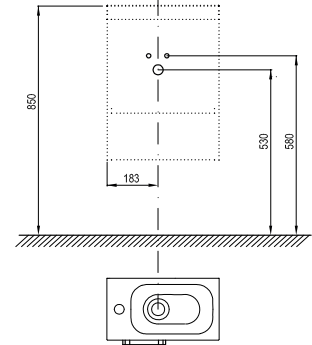

5

5-YEAR
WARRANTY

ANTI-
MOISTURE
FINISH

CONCEPTS

Body design

White gloss

Laminate
Capuccino

Door design

White gloss

Chrome

Order No.	Type	Dimensions (mm)	Size of packaging (cm)	Gross weight (kg)	Price excl. VAT	Price incl. VAT
X00000538	SD Chrome 400 white	400x204x470	54x42x127	6,0	-	-
X00000965	SD Chrome 400 cappuccino	400x204x470	54x42x127	10,0	-	-
X00000540	SD Chrome door 400L white	400x16x470	54x39x3,5	3,0	-	-
X00000541	SD Chrome door 400 R white	400x16x470	54x39x3,5	3,0	-	-