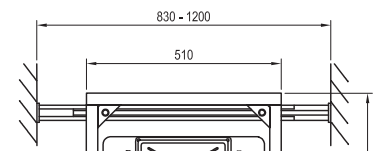

Order No.	Type	Dimensions (mm)	Size of packaging (cm)	Gross weight (kg)	Price excl. VAT	Price incl. VAT
X01460	Strut for module G	830-1200x50x50	80x7x7	3,1	-	-

Products are as standard delivered within 14 days.
10-year warranty on toilet bowls; 3-year warranty on toilet seats; 3-year warranty on flush plates; 10-year warranty on fixed parts of mounting flushing modules; 3-year warranty on replaceable parts of mounting flushing modules.