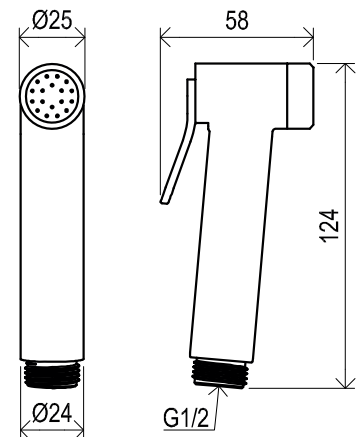

Order No.	Type	Design	Flow rate	Size of packaging (cm)	Gross weight (kg)	Price excl. VAT	Price incl. VAT
X07P641	963.00 Bidet shower		5	6,4x6,4x13,1	0,2	-	-

Flow rate values: washbasin/hand shower.
Flow rate is stated in l/min at a pressure of 0.3 MPa. Products are as standard delivered within 14 days.