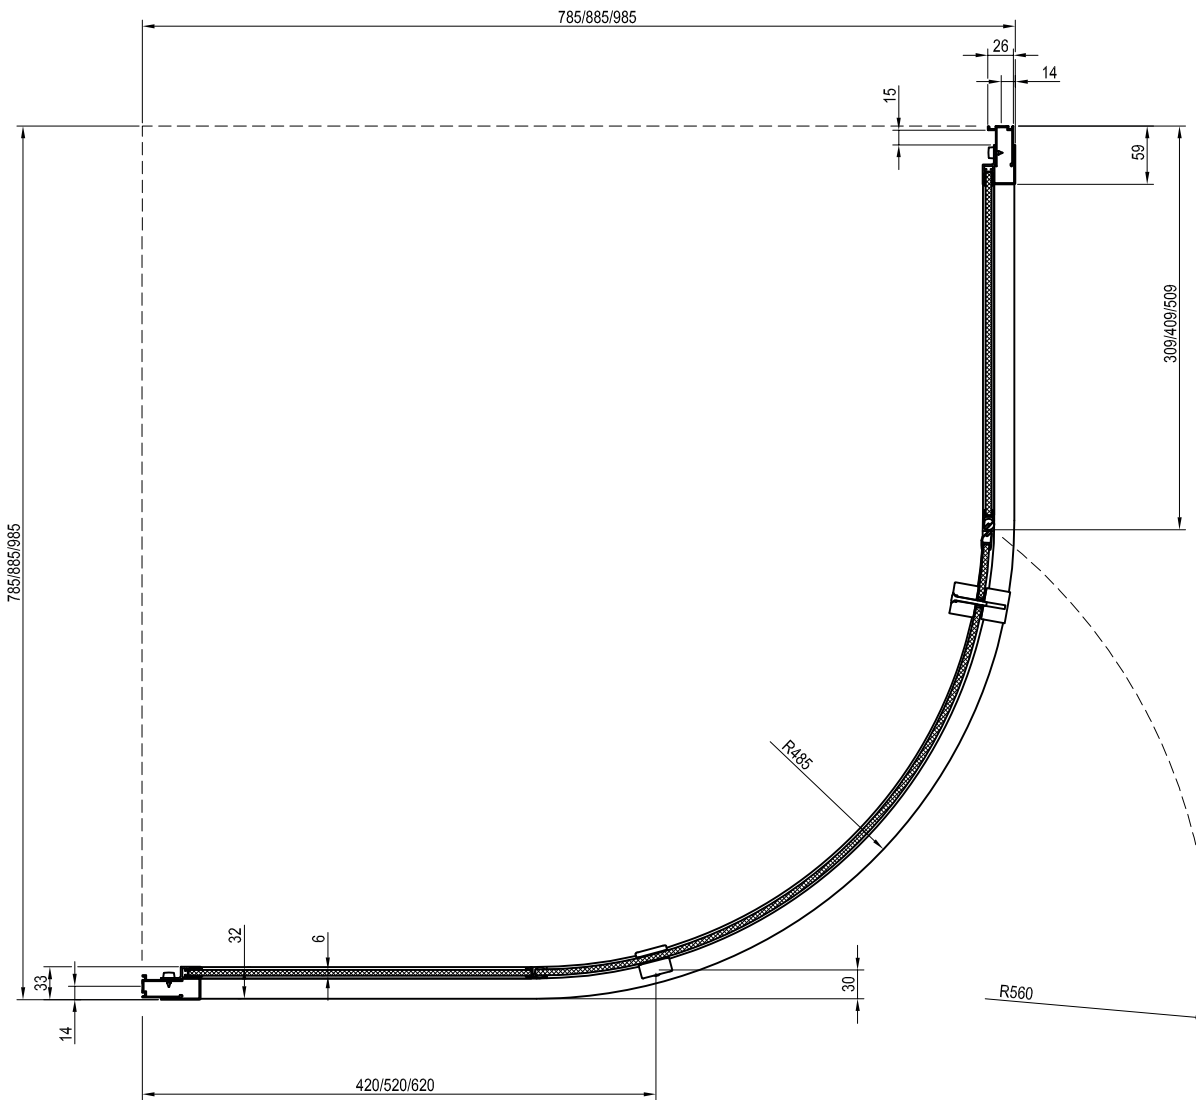

NSKK3 Structural preparation

Type	Mounting onto a tray * Recommended shower tray size (mm)	Floor mounting ** Recommended size of inclined area (mm)
NSKK3 - 80	800 x 800, R 500	In accordance with technical drawings
NSKK3 - 90	900 x 900, R 500	In accordance with technical drawings
NSKK3 - 100	1000 x 1000, R 500	In accordance with technical drawings

* The values listed in the table assume the tray is mounted in accordance with the RAVAK assembly manual

** The values in the table apply to the inside edge of the glass.