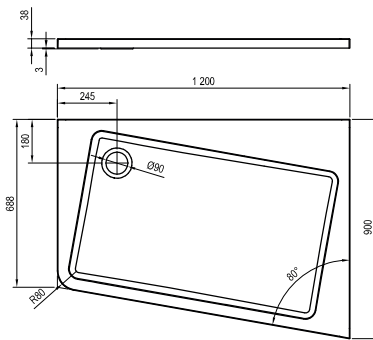

Asymetric Pro 10°

Order No.	Type	Size of packaging (cm)	Gross weight (kg)	Price excl. VAT	Price incl. VAT
XA25G70101L	Shower tray ASYMETRIC PRO 120x90L 10° white	94x6x125	52,2	-	-
XA25G70101P	Shower tray ASYMETRIC PRO 120x90 R 10° white	94x6x125	52,2	-	-
XA95G70101L	Panel ASYMETRIC PRO 120x90 SET L 10° white	122x92x11	1,4	-	-
XA95G70101P	Panel ASYMETRIC PRO 120x90 SET R 10° white	122x92x11	1,4	-	-
XB2J000000N	Base GALAXY PRO	15x8x8	0,6	-	-
A000000004	Universal mounting kit for shower trays	8x5x125	0,7	-	-

Material: cast mixture of dolomite and resin
Production process: casting