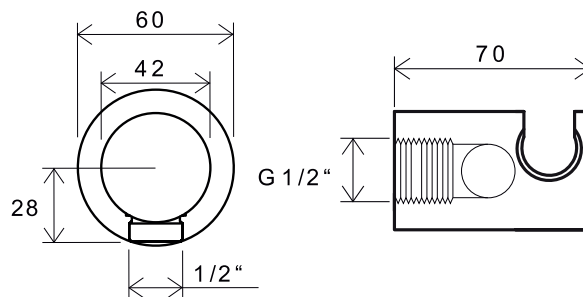

Order No.	Type	Design	Size of packaging (cm)	Gross weight (kg)	Price excl. VAT	Price incl. VAT
X07P004	701.00 Wall mounted shower outlet	chrome	8x5,5x7	0,4	-	-

Order No.	Type	Design	Size of packaging (cm)	Gross weight (kg)	Price excl. VAT	Price incl. VAT
X07P206	706.00 Wall mounted outlet with shower holder	chrome	8x7x5,5	0,7	-	-
X07P572	706.20 Wall mounted outlet with shower holder, black	black	8x7x5,5	0,7	-	-

Order No.	Type	Design	Size of packaging (cm)	Gross weight (kg)	Price excl. VAT	Price incl. VAT
X07P011	611.00 Shower holder adjustable	chrome	7x5,5x8	0,1	-	-
X07P639	611.20 Shower holder adjustable, black	black	7x5,5x8	0,1	-	-

Products are as standard delivered within 14 days.