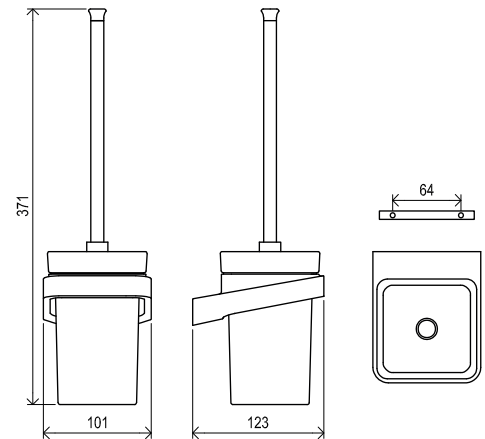

Order No.	Type	Design	Size of packaging (cm)	Gross weight (kg)	Price excl. VAT	Price incl. VAT
X07P330	TD 410.00 Toilet brush holder (glass)	chrome	39x13x13	1,8	-	-
X07P566	TD 410.20 Toilet brush holder (glass), black	black	39x12x12	1,8	-	-