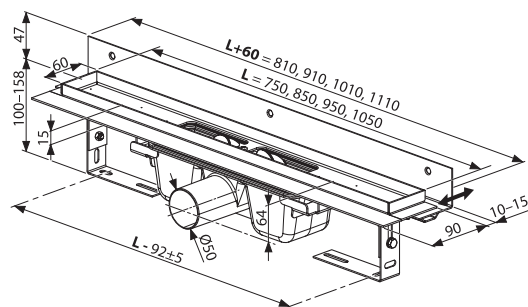

25/3

WARRANTY
ON STAINLESS
STEEL SHOWER
CHANNELS

↑
100mm

ASSEMBLY
HEIGHT

CONCEPTS

10°

Order No.	Type	Size of packaging (cm)	Gross weight (kg)	Price excl. VAT	Price incl. VAT
X01626	OZW RAVAK 10° 750 - stainless	82x16x20,5	4,2	-	-
X01629	OZW RAVAK 10° 850 - stainless	92x16x20,5	4,6	-	-
X01632	OZW RAVAK 10° 950 - stainless	102x16x20,5	4,9	-	-
X01635	OZW RAVAK 10° 1050 - stainless	112x16x20,5	5,2	-	-