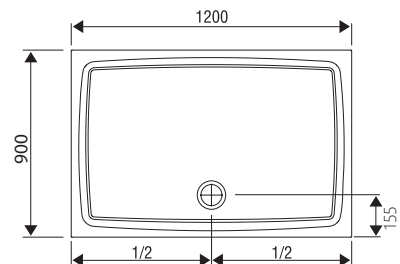

Products are as standard delivered within 14 days.