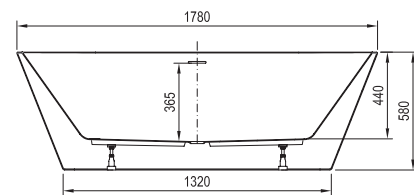

Bathtub colour

Order No.	BATHTUB	Dimensions (mm)	Size of packaging (cm)	Gross weight (kg)	Price excl. VAT	Price incl. VAT
XC00100025	Bathtub SOLO 1780x800 snowwhite freestanding	1780x800x580	180x82x61	67,0	-	-
XC00100036	Bathtub SOLO 1780x800 snowwhite/black overflow freestanding	1780x800x580	180x82x61	67,0	-	-

Order No.	RECOMMENDED PRODUCTS	Dimensions (mm)	Size of packaging (cm)	Gross weight (kg)	Price excl. VAT	Price incl. VAT
X070059	FM 080.00 Floor mounted bathtub faucet	---	95,5x48,5x14	9,5	-	-
X070079	FM 081.00 Floor mounted bathtub faucet	---	103x42x23	10,1	-	-
X070101	CR 080.00 Floor mounted bathtub faucet Chrome	---	103x42x23	10,0	-	-