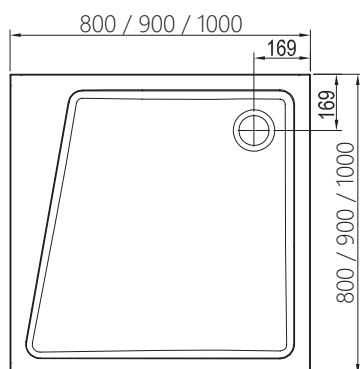

Perseus Pro 10°

Order No.	Type	Size of packaging (cm)	Gross weight (kg)	Price excl. VAT	Price incl. VAT
XA054401010	Shower tray PERSEUS PRO-80 10° white	85x6x85	27,8	-	-
XA057701010	Shower tray PERSEUS PRO-90 10° white	94x6x94	36,1	-	-
XA05AA01010	Shower tray PERSEUS PRO-100 10° white	105x6x105	53,0	-	-
XA834001010	Panel PERSEUS PRO-80 SET white	4x39x11	1,1	-	-
XA837001010	Panel PERSEUS PRO-90 SET white	4x44x11	1,2	-	-
XA83A001010	Panel PERSEUS PRO-100 SET white	4x50x11	1,4	-	-
XB2J000000N	Base GALAXY PRO	15x8x8	0,6	-	-
A000000004	Universal mounting kit for shower trays	8x5x125	0,7	-	-

Material: cast mixture of dolomite and resin
Production process: casting