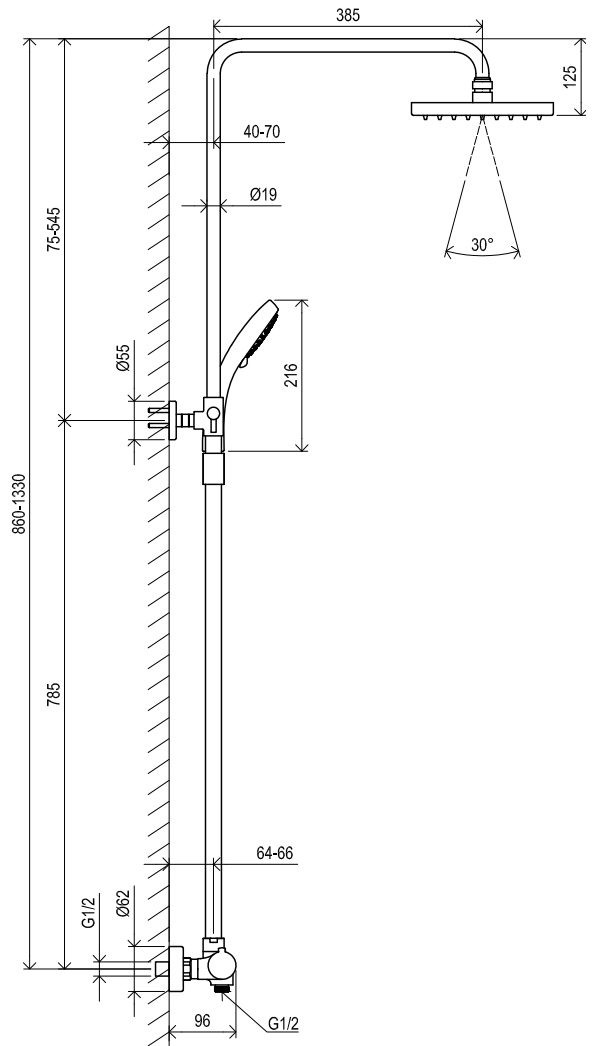

Order No.	Type	Design	Flow rate	Size of packaging (cm)	Gross weight (kg)	Price excl. VAT	Price incl. VAT
X070058	TE 091.00 Shower column Termo 100 with thermostatic faucet and shower set	chrome	19/12	89x46x15	5,3	-	-

Flow rate values: TE 091 head/hand shower.
Flow rate is stated in l/min at a pressure of 0.3 MPa. Products are as standard delivered within 14 days.