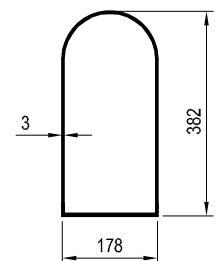

Order No.	Type	Dimensions (mm)	Size of packaging (cm)	Gross weight (kg)	Price excl. VAT	Price incl. VAT
X01786	Console Yard 400 stainless	178x382x70	20x40x9	1,9	-	-
X01776	Console Yard 400 white	178x382x70	20x40x9	1,9	-	-
X01781	Console Yard 400 black	178x382x70	20x40x9	1,9	-	-