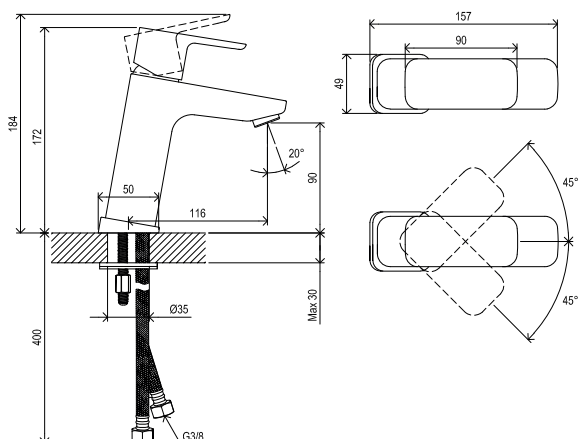

Order No.	Type	Design	Flow rate	Size of packaging (cm)	Gross weight (kg)	Price excl. VAT	Price incl. VAT
X070129	TD F 014.00 Washbasin faucet without pop-up waste	chrome	5	28x18x7,5	1,7	-	-
X070150	TD F 014.20 Washbasin faucet without pop-up waste, black	black	5	28x18x7,5	1,7	-	-