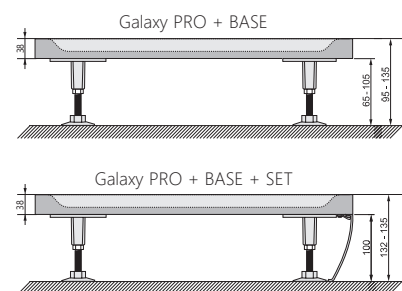

Galaxy Pro 10°

Gigant Pro 10°

Order No.	Type	Size of packaging (cm)	Gross weight (kg)	Price excl. VAT	Price incl. VAT
XA05A40101L	Shower tray GIGANT PRO 100x80 L 10° white	84x6x105	38,5	-	-
XA05A40101P	Shower tray GIGANT PRO 100x80 R 10° white	84x6x105	40,0	-	-
XA05G70101L	Shower tray GIGANT PRO 120x90 L 10° white	94x6x125	50,0	-	-
XA05G70101P	Shower tray GIGANT PRO 120x90 R 10° white	94x6x125	56,0	-	-
XA83AL01010	Panel GIGANT PRO 100x80 SET L white	4x64x11	1,2	-	-
XA83AP01010	Panel GIGANT PRO 100x80 SET R white	4x64x11	1,2	-	-
XA83GL71010	Panel GIGANT PRO 120x90 SET L white	4x75x11	1,4	-	-
XA83GP71010	Panel GIGANT PRO 120x90 SET R white	4x75x11	1,4	-	-
XB2J000000N	Base GALAXY PRO	15x8x8	0,6	-	-
A000000004	Universal mounting kit for shower trays	8x5x125	0,7	-	-

Material: cast mixture of dolomite and resin
Production process: casting