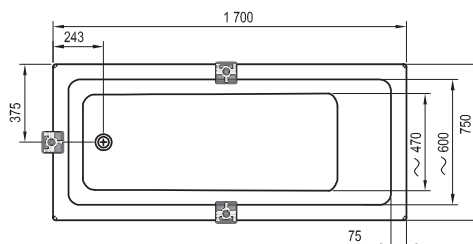

10°

Bathtub colour

WHITE

Panel colour

WHITE

Order No.	BATHTUB	Dimensions (mm)	Size of packaging (cm)	Gross weight (kg)	Price excl. VAT	Price incl. VAT
CA71000000	Bathtub 10° 170x75 snowwhite	1700x750x445	175x77x50	26,6	-	-

Order No.	PANELS AND SUPPORTS	Dimensions (mm)	Size of packaging (cm)	Gross weight (kg)	Price excl. VAT	Price incl. VAT
CY00030000	Support for bathtub 75 U	66x11x5	66x11x5	3,3	-	-
CZ001V0A00	Frontal panel U 170 snowwhite	171x3x59	171x3x59	4,7	-	-
CZ00130A00	Side panel U 75 snowwhite	75x3x59	75x3x59	2,0	-	-
B23600000N	Frontal panelkit U	51x11x5	51x11x5	1,2	-	-

Order No.	RECOMMENDED PRODUCTS	Dimensions (mm)	Size of packaging (cm)	Gross weight (kg)	Price excl. VAT	Price incl. VAT
X01377	Bathtub waste set 570 C-C R/R chrome	---	14x8x38	0,7	-	-
X01305	Bathtub waste set 570 B R/R chrome	---	14x8x38	0,8	-	-
7U840A00Z1	Bath screen BVS1-80 chrome+transparent	800	69x4x152	26,1	-	-
D01000A070	B SET BVS1 80 chrome	---	9x12x28	1,6	-	-

Warranty: 10 years –The warranty is contingent on the buyer using original RAVAK supports (legs) intended for the given type of bathtub in accordance with the assembly manual. Products are as standard delivered within 14 days.