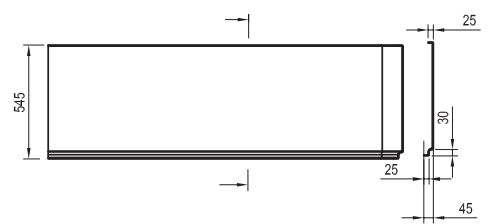

L/R
L/R OPTION

10
10-YEAR WARRANTY

10°

Bathtub colour

Panel colour

Order No.	BATHTUB	Dimensions (mm)	Size of packaging (cm)	Gross weight (kg)	Price excl. VAT	Price incl. VAT
C831000000	Bathtub 10° 160x95L snowwhite	1600x950x440	165x97x50	24,9	-	-
C841000000	Bathtub 10° 160x95 R snowwhite	1600x950x440	165x97x50	24,9	-	-
C811000000	Bathtub 10° 170x100L snowwhite	1700x1000x440	175x97x50	27,5	-	-
C821000000	Bathtub 10° 170x100 R snowwhite	1700x1000x440	175x97x50	27,5	-	-

Order No.	PANELS AND SUPPORTS	Dimensions (mm)	Size of packaging (cm)	Gross weight (kg)	Price excl. VAT	Price incl. VAT
CY81000000	Support for bathtub 10°	---	88x11x5	4,2	-	-
CZ83100A00	Panel A 10° 160L snowwhite	162x97x56	162x97x56	6,3	-	-
CZ84100A00	Panel A 10° 160 R snowwhite	162x97x56	162x97x56	6,3	-	-
CZ81100A00	Panel A 10° 170L snowwhite	172x107x56	172x107x56	6,5	-	-
CZ82100A00	Panel A 10° 170 P snowwhite	172x107x56	172x107x56	6,5	-	-
B28100000N	Panelkit 10°, BeHappy II, Chrome 160, 170 x 105	---	72x11x5	1,5	-	-

Order No.	RECOMMENDED PRODUCTS	Dimensions (mm)	Size of packaging (cm)	Gross weight (kg)	Price excl. VAT	Price incl. VAT
X01377	Bathtub waste set 570 C-C R/R chrome	---	14x8x38	0,7	-	-
X01305	Bathtub waste set 570 B R/R chrome	---	14x8x38	0,8	-	-
7QLA0C03Z1	Bath screen 10CVS2-100L bright alu+transparent	1000	98x6x153	26,9	-	-
7QRA0C03Z1	Bath screen 10CVS2-100 R bright alu+transparent	1000	98x6x153	26,9	-	-

95 / 100 cm
160 / 170 cm

Warranty: 10 years – The warranty is contingent on the buyer using original RAVAK supports (legs) intended for the given type of bathtub in accordance with the assembly manual. Products are as standard delivered within 14 days.