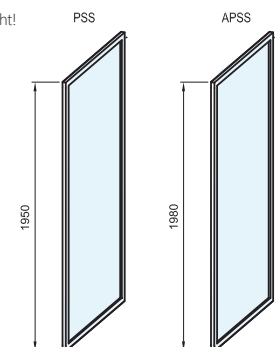

○ 6 week delivery time. Delivery time for designs in black is 5 weeks. Other products have a delivery time of 14 days.
APSS is to be combined with ASRV3 or ASDP3. PSS is to be combined with SRV-2, SDZ2, SDZ3, SDOP. When combining, make sure your products have the same height!