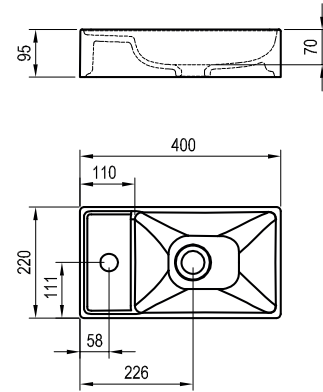

Veda furniture → 474

Faucets → 494

Extras → 576

Accessories → 424

Detergents → 594

5

5-YEAR
WARRANTY

Veda Slim