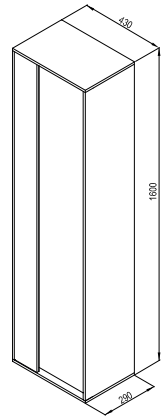

5

5-YEAR WARRANTY

ANTI-MOISTURE FINISH

Body design

White gloss

Door design

Walnut veneer

Oak veneer

White gloss

Step

Order No.	Type	Dimensions (mm)	Size of packaging (cm)	Gross weight (kg)	Price excl. VAT	Price incl. VAT
X000001419	SB Step 430 white/oak	430x290x1600	48x34x165	32,4	-	-
X000001420	SB Step 430 white/walnut	430x290x1600	48x34x165	32,4	-	-
X000001430	SB Step 430 white/white	430x290x1600	48x34x165	32,4	-	-