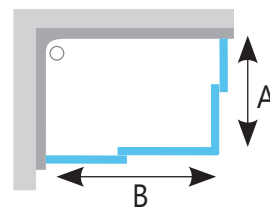

BLSRV2K + BLSRV2K Corner sliding four-piece shower enclosure