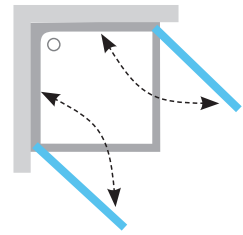

CRV1 + CRV1 Corner shower enclosure