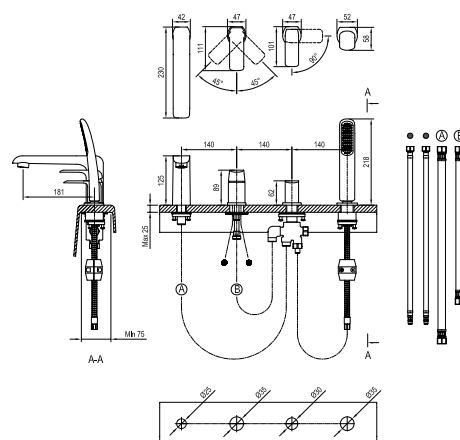

Order No.	Type	Design	Flow rate	Size of packaging (cm)	Gross weight (kg)	Price excl. VAT	Price incl. VAT
X070120	FL 026.00 Bathtub edge faucet, 4-hole	chrome	17/11	48,5x31x7,5	4,8	-	-

Flow rate values: FL 022 bathtub/hand shower. Flow rate values: FL 026 bathtub/hand shower. Flow rate is stated in l/min at a pressure of 0.3 MPa. Products are as standard delivered within 14 days.