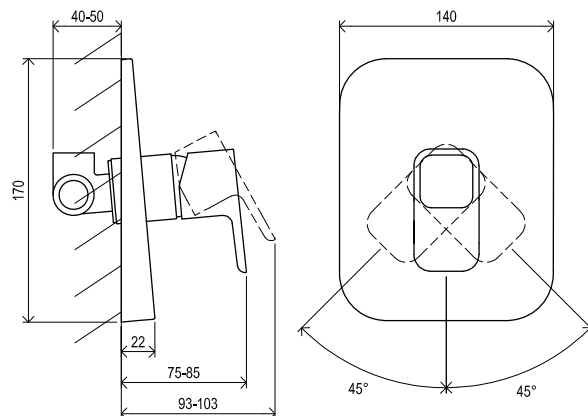

Order No.	Type	Design	Flow rate	Size of packaging (cm)	Gross weight (kg)	Price excl. VAT	Price incl. VAT
X070069	TD 062.00 Concealed faucet without diverter	chrome	26	21,5x18,5x10	1,3	-	-