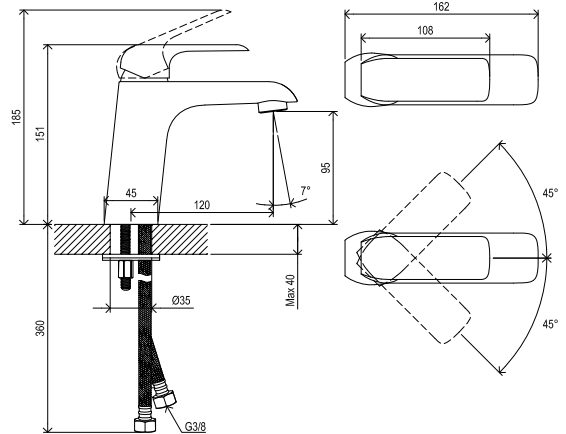

Order No.	Type	Design	Flow rate	Size of packaging (cm)	Gross weight (kg)	Price excl. VAT	Price incl. VAT
X070118	FL 014.00 Washbasin faucet without pop-up waste	chrome	12	28x20x7,5	1,5	-	-