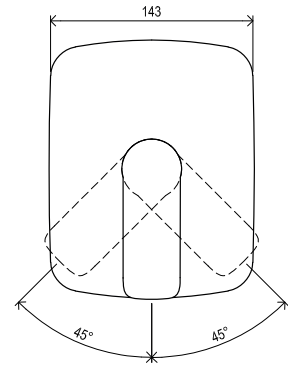

Order No.	Type	Design	Flow rate	Size of packaging (cm)	Gross weight (kg)	Price excl. VAT	Price incl. VAT
X070089	CL 066.00 Concealed faucet without diverter for R-box	chrome	20	21,5x18,5x10	1,5	-	-
X070052	RB 070.50 R-box for 065.00, 066.00	-		16x12x12	1,2	-	-

Flow rate values: CL 065 top/bottom outlet.
Flow rate is stated in l/min at a pressure of 0.3 MPa. Products are as standard delivered within 14 days.