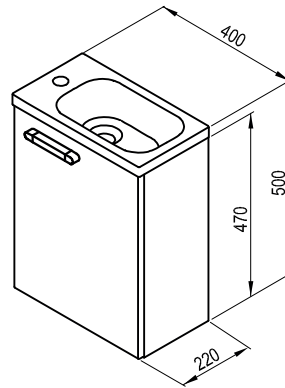

5

5-YEAR
WARRANTY

ANTI-
MOISTURE
FINISH

CONCEPTS

Body design

White gloss

Laminate
Capuccino

Door design

White gloss

Chrome

Order No.	Type	Dimensions (mm)	Size of packaging (cm)	Gross weight (kg)	Price excl. VAT	Price incl. VAT
X00000538	SD Chrome 400 white	400x204x470	54x42x127	6,0	-	-
X00000965	SD Chrome 400 cappuccino	400x204x470	54x42x127	10,0	-	-
X00000540	SD Chrome door 400L white	400x16x470	54x39x3,5	3,0	-	-
X00000541	SD Chrome door 400 R white	400x16x470	54x39x3,5	3,0	-	-