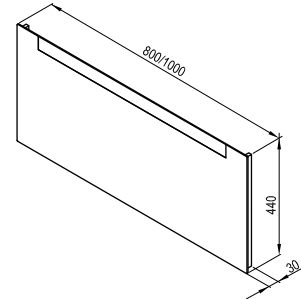

White gloss

Door design

Cherry
veneer

White gloss

Clear

Order No.	Type	Dimensions (mm)	Size of packaging (cm)	Gross weight (kg)	Price excl. VAT	Price incl. VAT
X00000765	Mirror Clear 800	800x30x440	84x7x48	6,0	-	-
X00000766	Mirror Clear 1000	1000x30x440	104x7x48	7,0	-	-