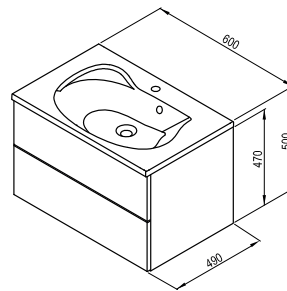

Order No.	Type	Dimensions (mm)	Size of packaging (cm)	Gross weight (kg)	Price excl. VAT	Price incl. VAT
X00000924	SD Rosa II 600 white/white	600x490x470	64x53x51	23,0	-	-
X00000926	SD Rosa II 600 cappuccino/white	600x490x470	64x53x51	23,0	-	-
X000001293	SD Rosa II 760 white/white	760x490x470	80x54x54	27,7	-	-
X000001295	SD Rosa II 760 cappuccino/white	760x490x470	80x54x54	27,7	-	-