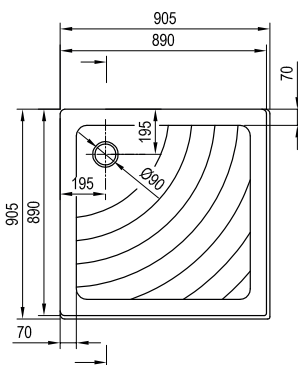

Products are as standard delivered within 14 days.