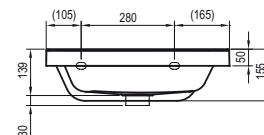

Order No.	Type	Dimensions (mm)	Size of packaging (cm)	Gross weight (kg)	Price excl. VAT	Price incl. VAT
XJIL1155000	Washbasin 10° 550 L white with holes	550x485x169	57x19x50	15,4	-	-
XJIP1155000	Washbasin 10° 550 R white with holes	550x485x169	57x19x50	15,6	-	-
XJIL1165000	Washbasin 10° 650 L white with holes	650x535x171	67x19x55	19,4	-	-
XJIP1165000	Washbasin 10° 650 R white with holes	650x535x171	67x19x55	19,2	-	-
X01437	Washbasin waste plug Click-Clack low chrome	Ø 62x77-92	7x7x11	0,3	-	-
X01373	Washbasin waste plug Click-Clack	Ø 62x104-119	7,5x7,5x14,5	0,4	-	-
X01612	Washbasin waste trap furniture	Ø 70x170-240x210-510	20x9x40	0,3	-	-
X01371	Washbasin waste trap chrome	Ø 50x140-240x360	15x7x36	0,8	-	-

Products are as standard delivered within 14 days.