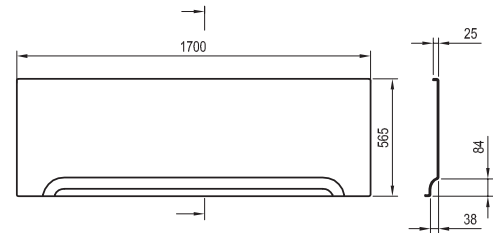

10°

Bathtub colour

WHITE

Panel colour

WHITE

Order No.	BATHTUB	Dimensions (mm)	Size of packaging (cm)	Gross weight (kg)	Price excl. VAT	Price incl. VAT
CA71000000	Bathtub 10° 170x75 snowwhite	1700x750x445	175x77x50	26,6	-	-

Order No.	PANELS AND SUPPORTS	Dimensions (mm)	Size of packaging (cm)	Gross weight (kg)	Price excl. VAT	Price incl. VAT
CY00030000	Support for bathtub 75 U	66x11x5	66x11x5	3,3	-	-
CZ001V0A00	Frontal panel U 170 snowwhite	171x3x59	171x3x59	4,7	-	-
CZ00130A00	Side panel U 75 snowwhite	75x3x59	75x3x59	2,0	-	-
B23600000N	Frontal panelkit U	51x11x5	51x11x5	1,2	-	-

Order No.	RECOMMENDED PRODUCTS	Dimensions (mm)	Size of packaging (cm)	Gross weight (kg)	Price excl. VAT	Price incl. VAT
X01377	Bathtub waste set 570 C-C R/R chrome	---	14x8x38	0,7	-	-
X01305	Bathtub waste set 570 B R/R chrome	---	14x8x38	0,8	-	-
7U840A00Z1	Bath screen BVS1-80 chrome+transparent	800	69x4x152	26,1	-	-
D01000A070	B SET BVS1 80 chrome	---	9x12x28	1,6	-	-

Warranty: 10 years –The warranty is contingent on the buyer using original RAVAK supports (legs) intended for the given type of bathtub in accordance with the assembly manual. Products are as standard delivered within 14 days.