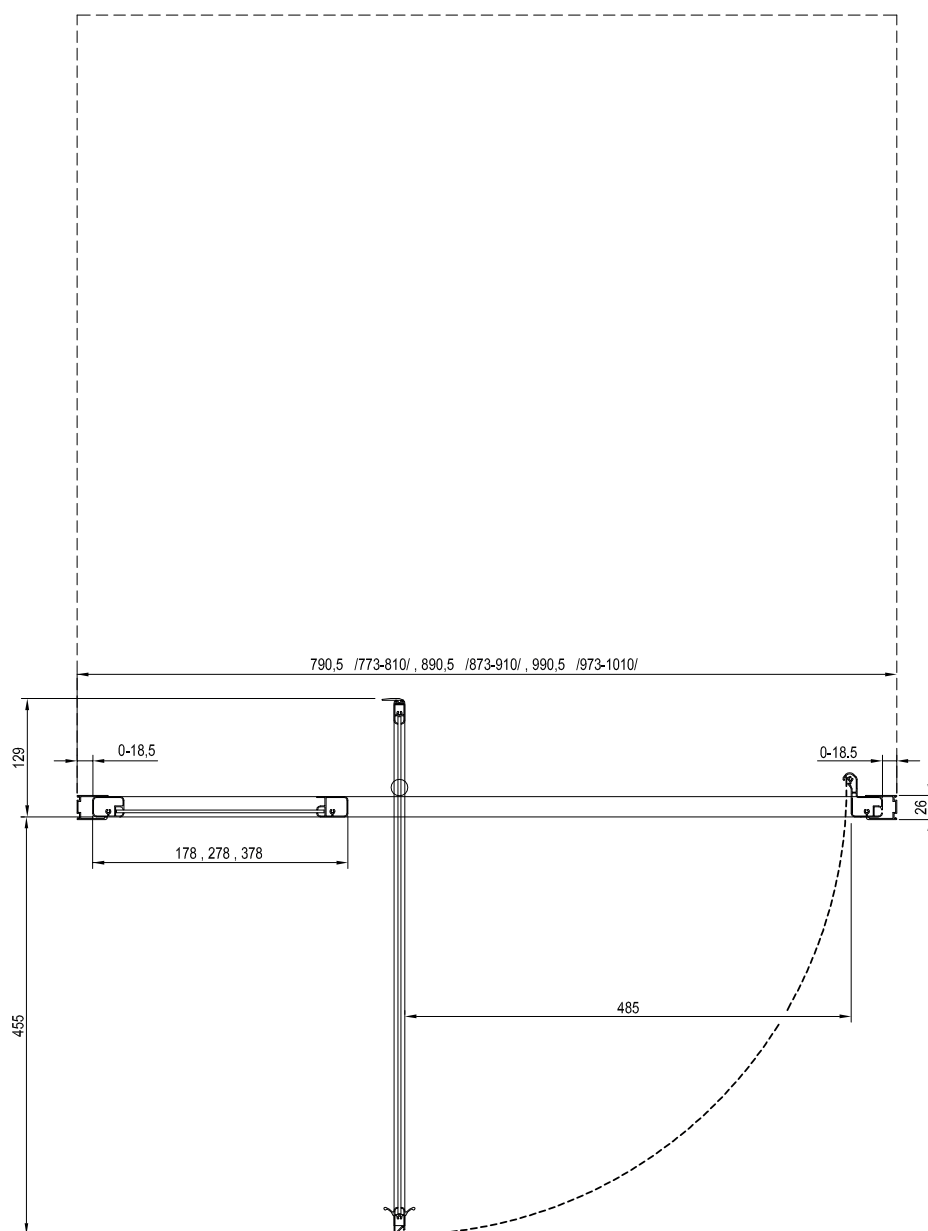

SDOP + PSS Structural preparation

Type	Mounting onto a tray * Recommended shower tray size (mm)	Floor mounting ** Recommended size of inclined area (mm)
SDOP - 90 + PSS - 75	900 x 750	860 x 710
SDOP - 80 + PSS - 80	800 x 800	760 x 760
SDOP - 90 + PSS - 90	900 x 900	
Other combinations	-	In accordance with technical drawings

* The values listed in the table assume the tray is mounted in accordance with the RAVAK assembly manual

** The values in the table apply to the inside edge of the glass.