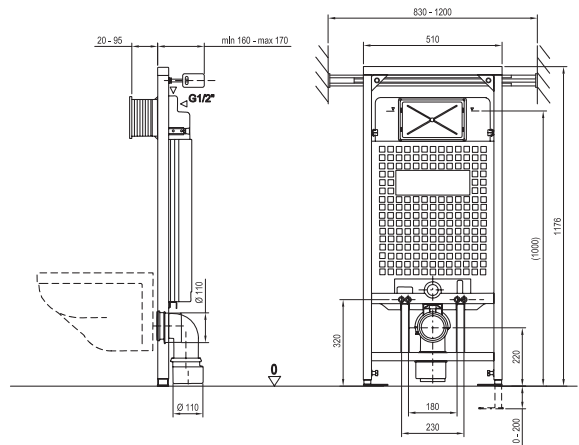

Order No.	Type	Dimensions (mm)	Size of packaging (cm)	Gross weight (kg)	Price excl. VAT	Price incl. VAT
X01703	WC module G II/1120 for building into plasterboard	510x1176x180-265	52x14,5x113	13,9	-	-