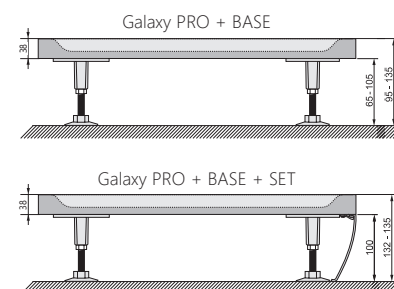

Perseus Pro 10°

Order No.	Type	Size of packaging (cm)	Gross weight (kg)	Price excl. VAT	Price incl. VAT
XA054401010	Shower tray PERSEUS PRO-80 10° white	85x6x85	27,8	-	-
XA057701010	Shower tray PERSEUS PRO-90 10° white	94x6x94	36,1	-	-
XA05AA01010	Shower tray PERSEUS PRO-100 10° white	105x6x105	53,0	-	-
XA834001010	Panel PERSEUS PRO-80 SET white	4x39x11	1,1	-	-
XA837001010	Panel PERSEUS PRO-90 SET white	4x44x11	1,2	-	-
XA83A001010	Panel PERSEUS PRO-100 SET white	4x50x11	1,4	-	-
XB2J000000N	Base GALAXY PRO	15x8x8	0,6	-	-
A000000004	Universal mounting kit for shower trays	8x5x125	0,7	-	-

Material: cast mixture of dolomite and resin
Production process: casting