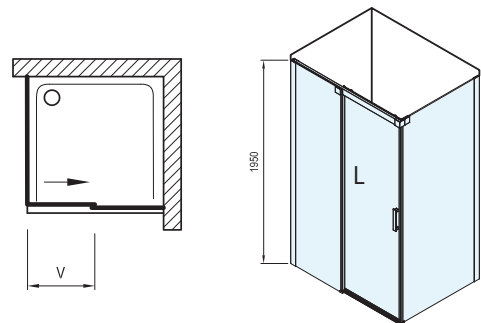

Products are as standard delivered within 14 days.