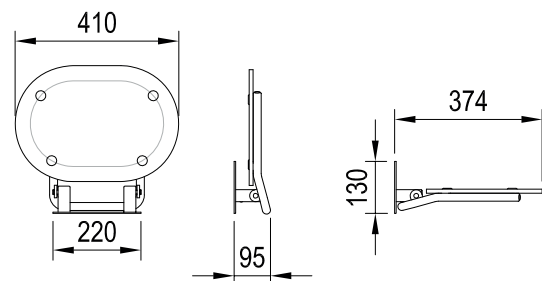

10

10-YEAR WARRANTY

kg **150**

LOAD CAPACITY

CAN BE FOLDED UP AGAINST THE WALL

CONCEPTS

Chrome

Order No.	Type	Design	Size of packaging (cm)	Gross weight (kg)	Price excl. VAT	Price incl. VAT
B8F000029	Shower seat CHROME CLEAR/stainless	translucent white with white oval	10x37x44	4,1	-	-