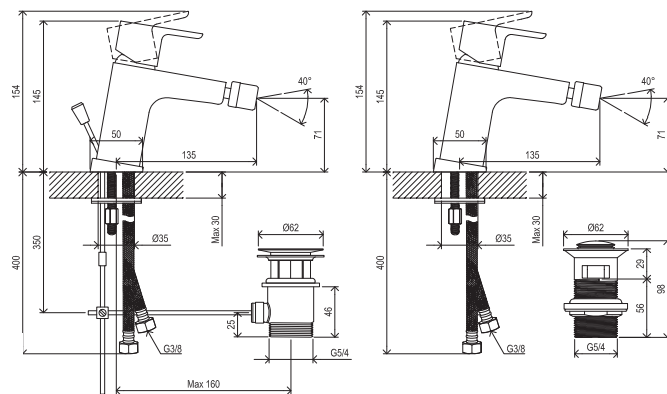

TD F 055.00

TD F 055.20

Order No.	Type	Design	Flow rate	Size of packaging (cm)	Gross weight (kg)	Price excl. VAT	Price incl. VAT
X070133	TD F 055.00 Bidet faucet with pop-up waste	chrome	14	28x18x7,5	1,9	-	-
X070155	TD F 055.20 Bidet faucet with pop-up waste C-C, black	black	14	28x18x7,5	1,9	-	-

Flow rate is stated in l/min at a pressure of 0.3 MPa. Products are as standard delivered within 14 days. Warranty for faucets in black design is 3 years.