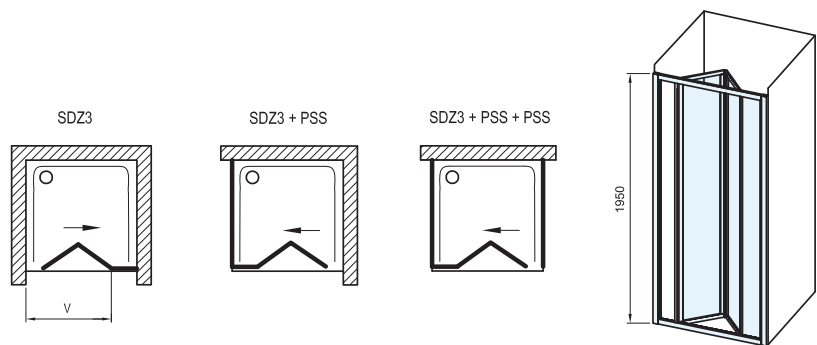

Assemble a product exactly as you need – online, with a visual preview in a bathroom at <https://atypical.ravak.com>
Delivery time of atypical products is 6-8 weeks.