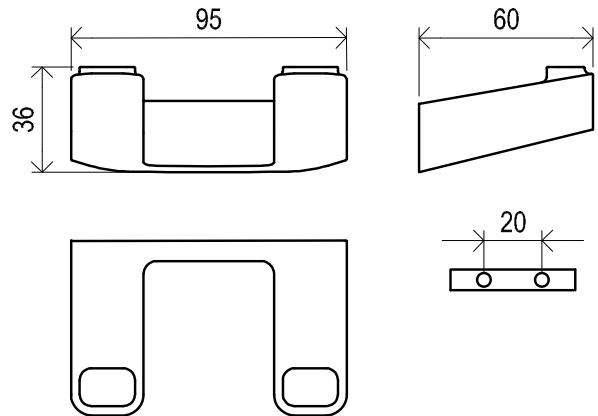

Order No.	Type	Design	Size of packaging (cm)	Gross weight (kg)	Price excl. VAT	Price incl. VAT
X07P352	TD 100.00 Double hook	chrome	11x4,5x16	0,2	-	-
X07P554	TD 100.20 Double hook, black	black	11x4,5x16	0,2	-	-