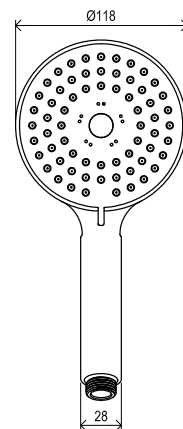

Order No.	Type	Design	Flow rate	Size of packaging (cm)	Gross weight (kg)	Price excl. VAT	Price incl. VAT
X07S003	922.00 Shower set - hand shower Flat M, shower bar 60 cm, hose 150 cm	chrome	13/14/14	93x19x11,5	1,5	-	-

Complete product information and technical drawings of sets available at: www.ravak.com
Flow rate is listed in l/min at a pressure of 0.3 MPa. Products are as standard delivered within 14 days.