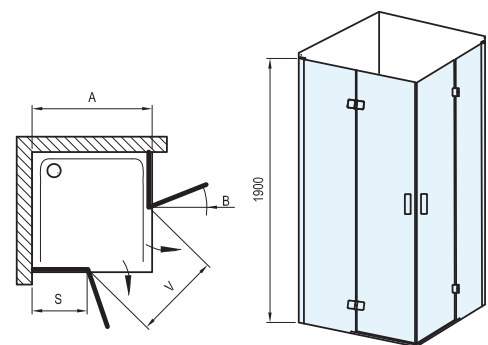

SmartLine SMSRV4

Design

Standard panelling

Atypical panelling

Height
1900 mm

Order No.	Type	Frame	Panelling	Dimensions (mm)				Size of packaging (cm)	Gross weight (kg)	Price excl. VAT	Price incl. VAT
				„A“	„B“	„S“	„V“				
1SV44A00Z1	SMSRV4 - 80	bright alu/chrome	transparent	785-800	554	228	763	71x8x193	56,8	-	-
1SV77A00Z1	SMSRV4 - 90	bright alu/chrome	transparent	885-900	554	328	763	71x8x193	62,3	-	-

Products are as standard delivered within 14 days.