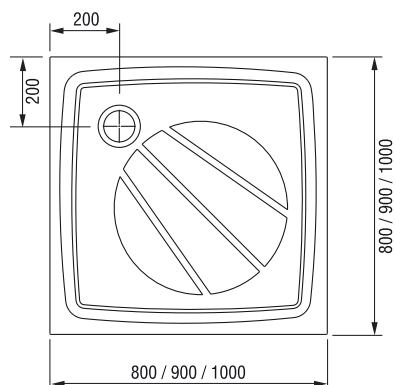

Perseus Pro

Order No.	Type	Size of packaging (cm)	Gross weight (kg)	Price excl. VAT	Price incl. VAT
XA034401010	Shower tray PERSEUS PRO-80 white	85x6x85	30,0	-	-
XA037701010	Shower tray PERSEUS PRO-90 white	94x6x94	38,2	-	-
XA03AA01010	Shower tray PERSEUS PRO-100 white	105x6x105	48,0	-	-
XA834001010	Panel PERSEUS PRO-80 SET white	4x39x11	1,1	-	-
XA837001010	Panel PERSEUS PRO-90 SET white	4x44x11	1,2	-	-
XA83A001010	Panel PERSEUS PRO-100 SET white	4x50x11	1,4	-	-
XB2J000000N	Base GALAXY PRO	15x8x8	0,6	-	-
A000000004	Universal mounting kit for shower trays	8x5x125	0,7	-	-

Material: cast mixture of dolomite and resin
Production process: casting