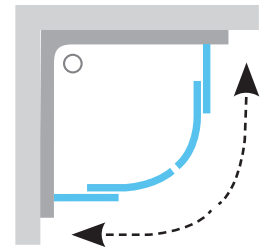

BLSCP4

Quadrant sliding four-piece shower enclosure