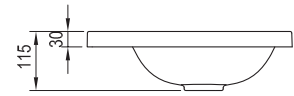

Order No.	Type	Dimensions (mm)	Size of packaging (cm)	Gross weight (kg)	Price excl. VAT	Price incl. VAT
XJX01140004	Small washbasin Classic II 400 white with holes	400x220x115	43x19x19	4,1	-	-
B14000100P	Console for small washbasin Classic 400	210x120x20	43x10x3	1,1	-	-
X01437	Washbasin waste plug Click-Clack low chrome	Ø 62x77-92	7x7x11	0,3	-	-
X01373	Washbasin waste plug Click-Clack	Ø 62x104-119	7,5x7,5x14,5	0,4	-	-
X01748	Washbasin waste plug Click-Clack black	Ø 62x104-119	7,5x7,5x14,5	0,4	-	-
X01612	Washbasin waste trap furniture	Ø 70x170-240x210-510	20x9x40	0,3	-	-
X01371	Washbasin waste trap chrome	Ø 50x140-240x360	15x7x36	0,8	-	-
X01747	Washbasin waste trap black	Ø 50x140-240x360	15x7x36	0,9	-	-