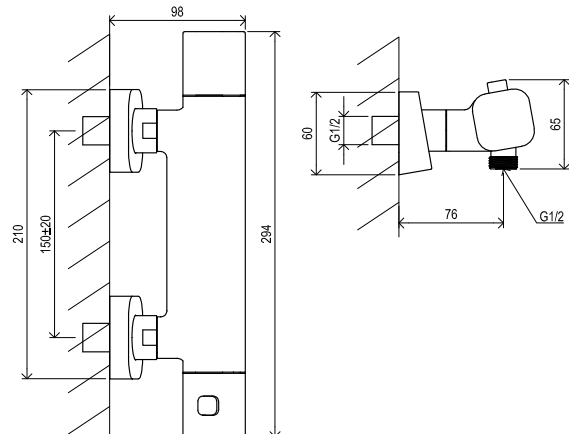

COOLFEEL

Order No.	Type	Design	Flow rate	Size of packaging (cm)	Gross weight (kg)	Price excl. VAT	Price incl. VAT
X070140	TD F 033.00 Thermostatic wall mounted shower faucet 10°	chrome	21	34x18x6,5	2,6	-	-
X070154	TD F 033.20 Thermostatic wall mounted shower faucet 10°, black	black	21	34x18x6,5	2,7	-	-

Flow rate is stated in l/min at a pressure of 0.3 MPa. Products are as standard delivered within 14 days. Warranty for faucets in black design is 3 years.