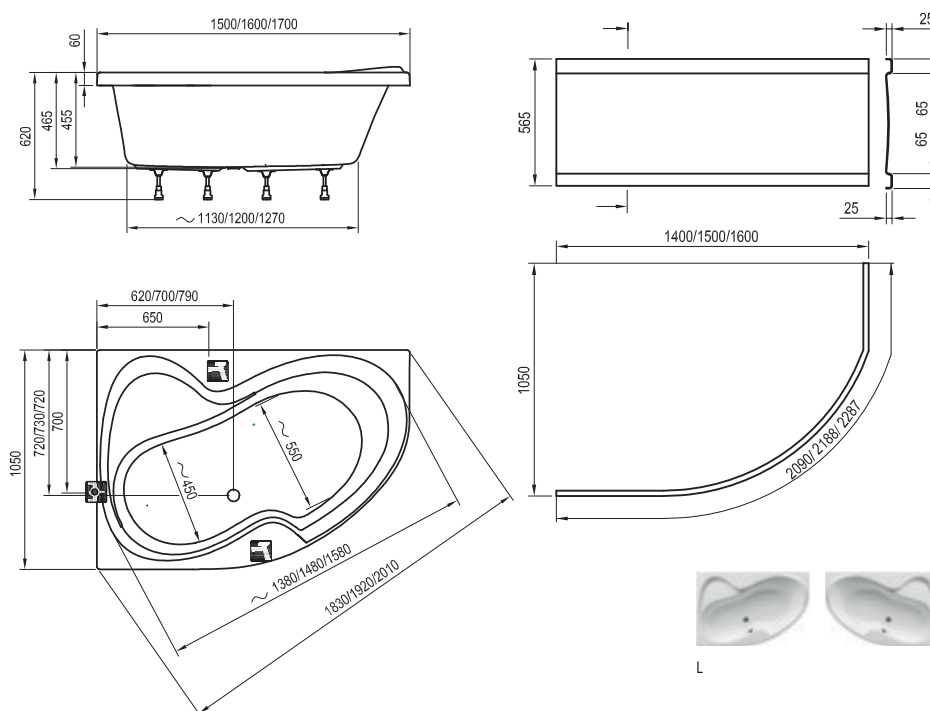

150 / 160 / 170 cm
105 cm

Warranty: 10 years – The warranty is contingent on the buyer using original RAVAK supports (legs) intended for the given type of bathtub in accordance with the assembly manual. Products are as standard delivered within 14 days.