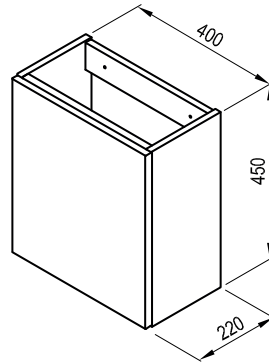

5

5-YEAR
WARRANTY

ANTI-
MOISTURE
FINISH

Design

White gloss

Veda

Order No.	Type	Dimensions (mm)	Size of packaging (cm)	Gross weight (kg)	Price excl. VAT	Price incl. VAT
X000001386	SD Veda 400 white	400x220x450	43x24x53	11,7	-	-
XJX01240000	Washbasin VEDA Slim 400 ceramic white	400x220x95	42x24x11	4,6	-	-