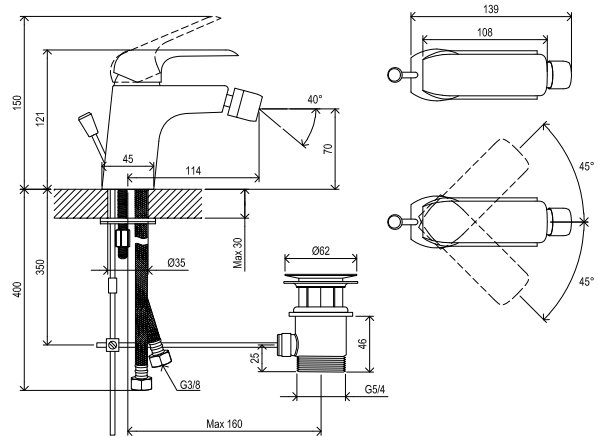

5

5-YEAR WARRANTY ON FAUCETS

SOFT MOVE

RAVAK CLEANER CHROME

METAL DESIGN

Flat

Order No.	Type	Design	Flow rate	Size of packaging (cm)	Gross weight (kg)	Price excl. VAT	Price incl. VAT
X070122	FL 055.00 Bidet faucet with pop-up waste	chrome	12	28x20x7,5	1,7	-	-