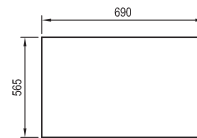

1651
1801
1951

VOLUME

22 kg
24 kg
24 kg

WEIGHT

10

10-YEAR
WARRANTY

Vanda II

Bathtub colour

WHITE

Panel colour

WHITE

Order No.	BATHTUB	Dimensions (mm)	Size of packaging (cm)	Gross weight (kg)	Price excl. VAT	Price incl. VAT
CO11000000	Bathtub VANDA II 150x70 snowwhite	1500x700x440	152x72x50	19,5	-	-
CP11000000	Bathtub VANDA II 160x70 snowwhite	1600x700x440	162x72x50	23,4	-	-
CP21000000	Bathtub VANDA II 170x70 snowwhite	1700x700x440	172x72x50	24,2	-	-

Order No.	PANELS AND SUPPORTS	Dimensions (mm)	Size of packaging (cm)	Gross weight (kg)	Price excl. VAT	Price incl. VAT
CY00000000	Support for bathtub 70 U	61x11x5	61x11x5	2,8	-	-
CZ001P0A00	Frontal panel U 150 snowwhite	151x3x59	151x3x59	4,2	-	-
CZ001S0A00	Frontal panel U 160 snowwhite	161x3x59	161x3x59	4,5	-	-
CZ001V0A00	Frontal panel U 170 snowwhite	171x3x59	171x3x59	4,7	-	-
CZ00110A00	Side panel U 70 snowwhite	70x3x59	70x3x59	1,9	-	-
B23600000N	Frontal panelkit U	51x11x5	51x11x5	1,2	-	-

Order No.	RECOMMENDED PRODUCTS	Dimensions (mm)	Size of packaging (cm)	Gross weight (kg)	Price excl. VAT	Price incl. VAT
X01377	Bathtub waste set 570 C-C R/R chrome	---	14x8x38	0,7	-	-
X01305	Bathtub waste set 570 B R/R chrome	---	14x8x38	0,8	-	-
796M010041	Bath screen VS2 105 white+rain	---	57x5x142	8,2	-	-
795P010041	Bath screen VS3 100 white+rain	---	37x5x142	8,3	-	-

150 / 160 / 170 cm
70 cm

Warranty: 10 years – The warranty is contingent on the buyer using original RAVAK supports (legs) intended for the given type of bathtub in accordance with the assembly manual. Products are as standard delivered within 14 days.