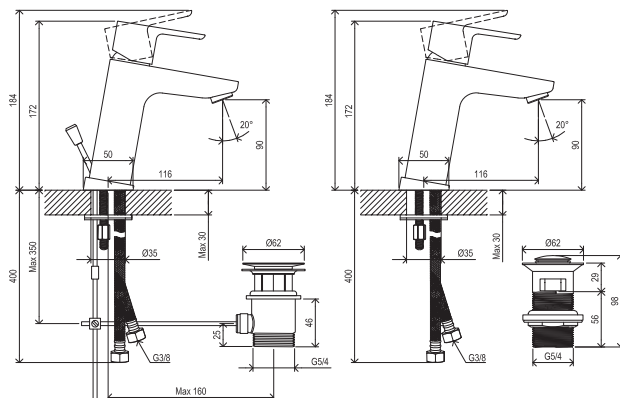

TD F 013.00

TD F 013.20

Order No.	Type	Design	Flow rate	Size of packaging (cm)	Gross weight (kg)	Price excl. VAT	Price incl. VAT
X070128	TD F 013.00 Washbasin faucet with pop-up waste	chrome	5	28x18x7,5	2,0	-	-
X070149	TD F 013.20 Washbasin faucet with pop-up waste C-C, black	black	5	28x18x7,5	2,0	-	-