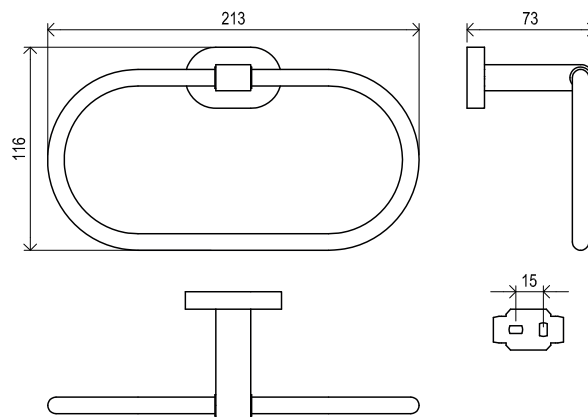

WARRANTY ON BATHROOM ACCESSORIES

RAVAK CLEANER CHROME

METAL DESIGN

CONCEPTS

Chrome

Order No.	Type	Design	Size of packaging (cm)	Gross weight (kg)	Price excl. VAT	Price incl. VAT
X07P190	CR 300.00 Towel holder oval	chrome	23x15x9	0,5	-	-