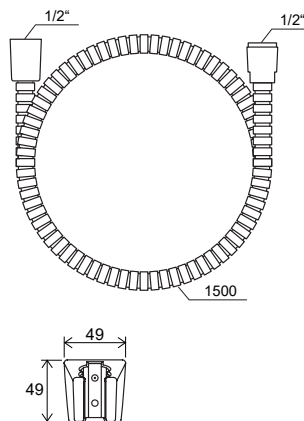

Order No.	Type	Design	Flow rate	Size of packaging (cm)	Gross weight (kg)	Price excl. VAT	Price incl. VAT
X07S006	903.00 Bathtub set - hand shower Flat M, hose 150 cm, shower holder small	chrome	13/14/14	29x19x11,5	0,9	-	-