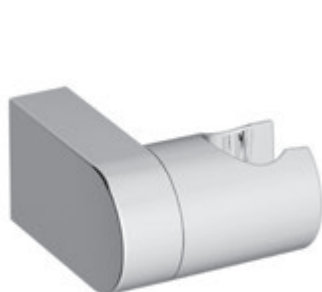

Order No.	Type	Design	Size of packaging (cm)	Gross weight (kg)	Price excl. VAT	Price incl. VAT
X07P206	706.00 Wall mounted outlet with shower holder	chrome	8x7x5,5	0,7	-	-
X07P572	706.20 Wall mounted outlet with shower holder, black	black	8x7x5,5	0,7	-	-