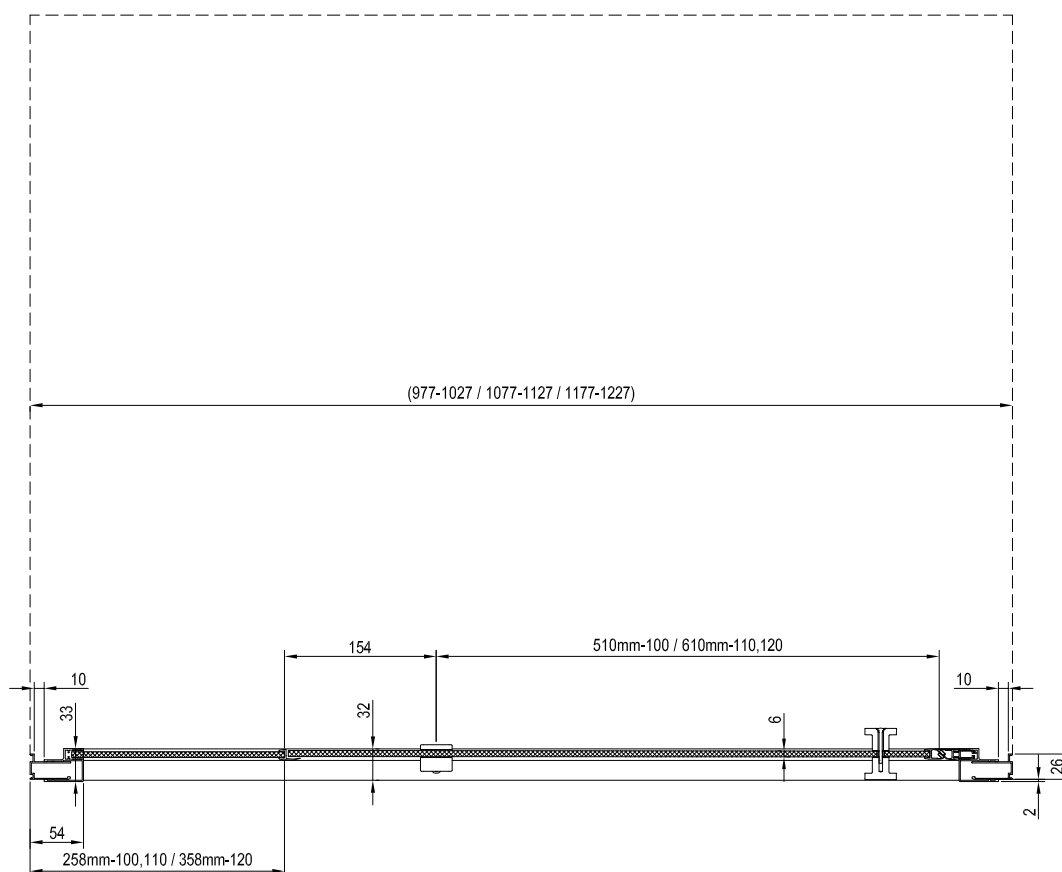

NDOP2 Structural preparation