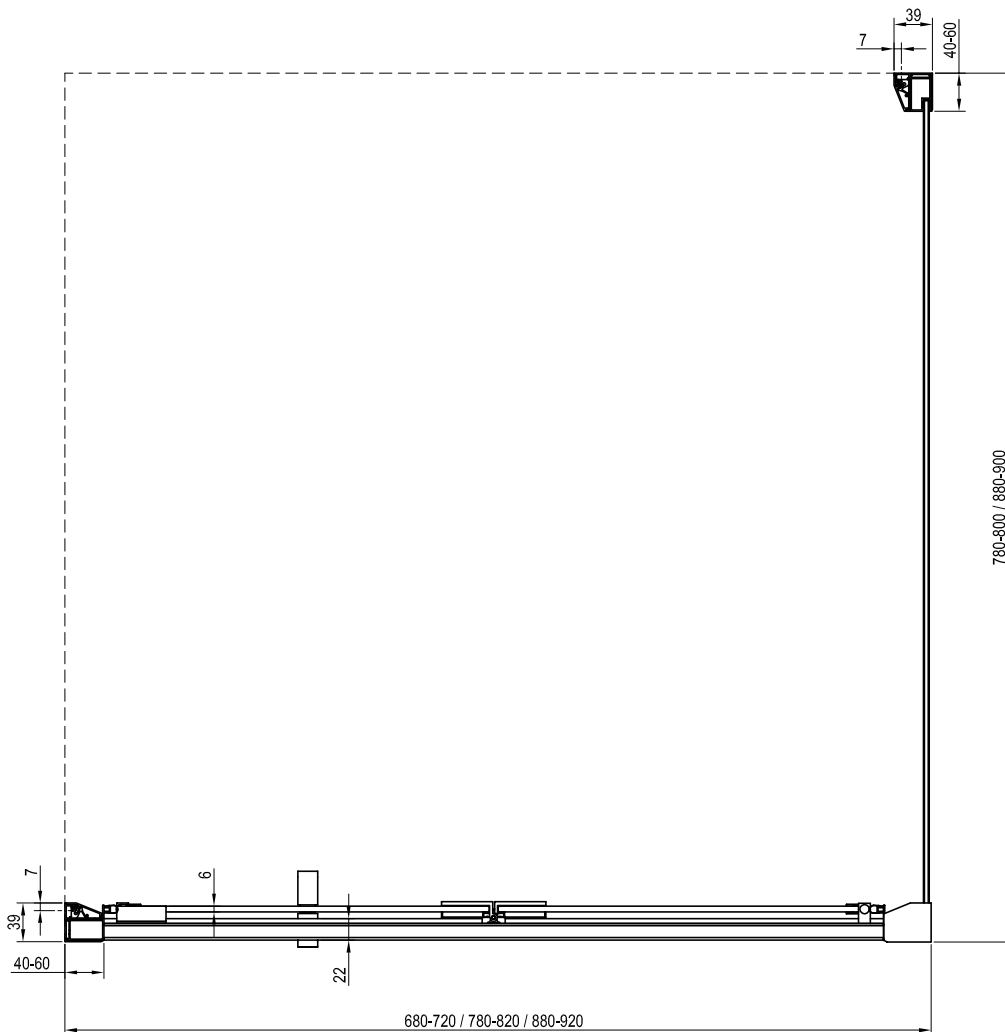

BLDZ2 + BLPSZ Structural preparation

Type	Mounting onto a tray * Recommended shower tray size (mm)	Floor mounting ** Recommended size of inclined area (mm)
BLDZ2 - 80 + BLPSZ - 80	800 x 800	740 x 750
BLDZ2 - 90 + BLPSZ - 90	900 x 900	840 x 850
Other combinations	-	In accordance with technical drawings

* The values listed in the table assume the tray is mounted in accordance with the RAVAK assembly manual

** The values in the table apply to the inside edge of the glass.