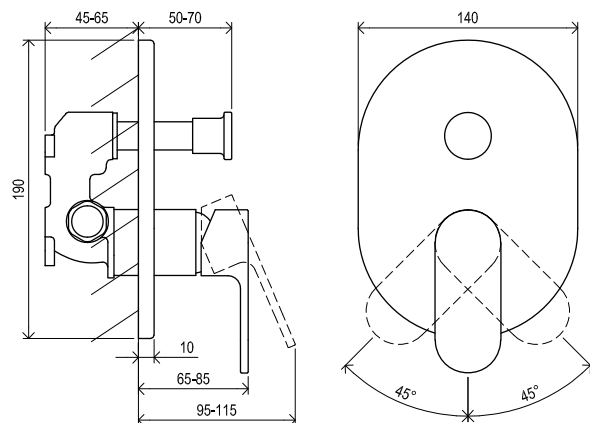

Order No.	Type	Design	Flow rate	Size of packaging (cm)	Gross weight (kg)	Price excl. VAT	Price incl. VAT
X070056	CR.065.00 Concealed faucet with diverter for R-box	chrome	21/20	21x15,5x15	1,8	-	-
X070052	RB 070.50 R-box for 065.00, 066.00	-		16x12x12	1,2	-	-