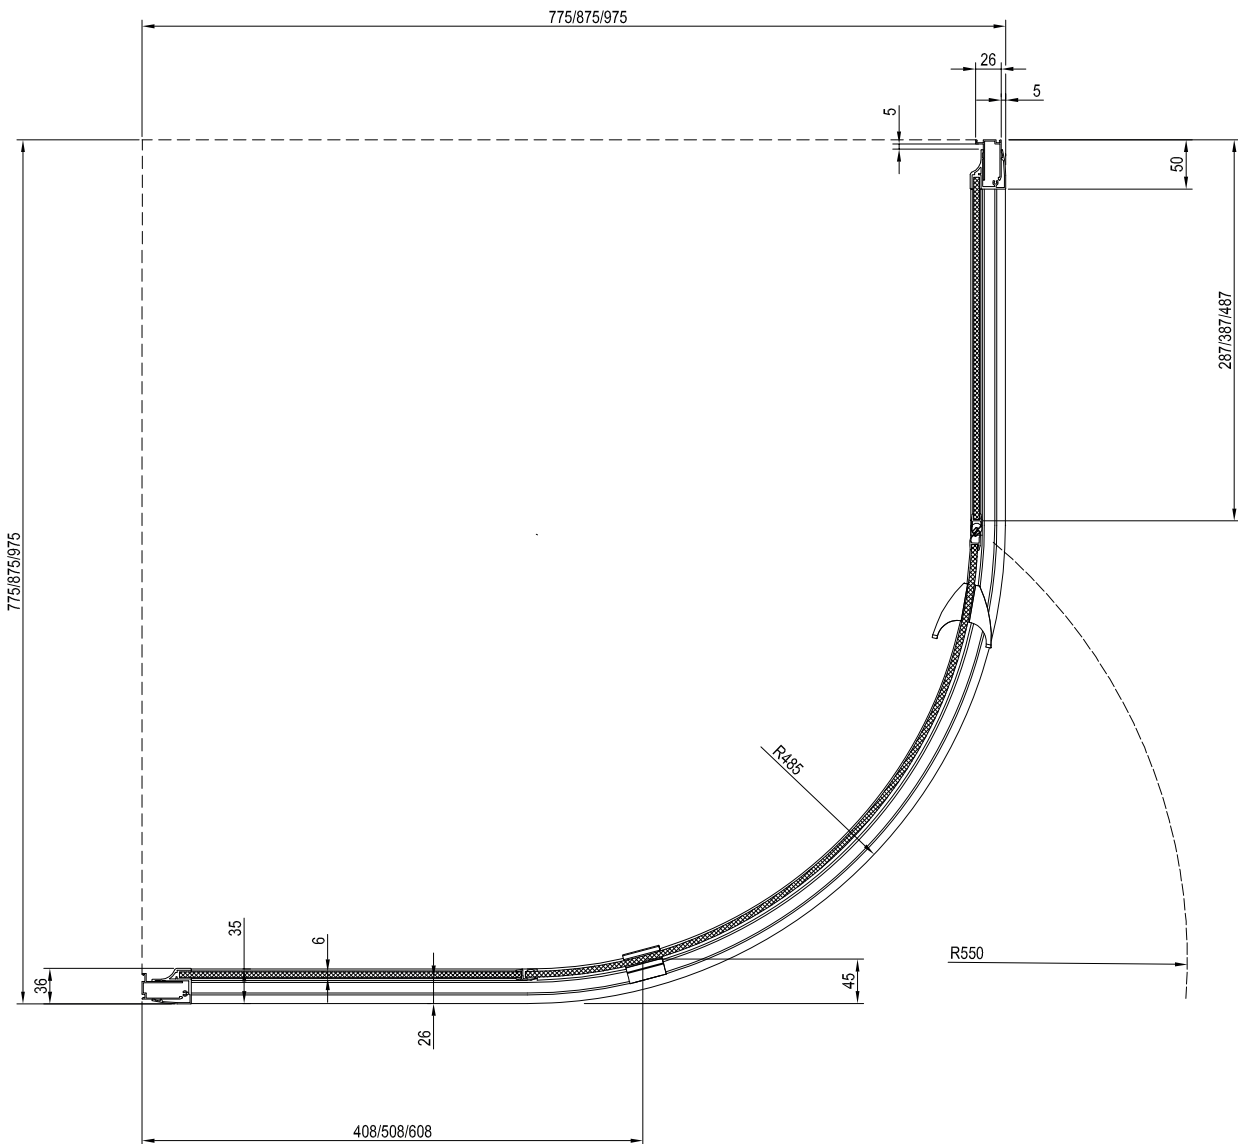

PSKK3 Structural preparation

Type	Mounting onto a tray * Recommended shower tray size (mm)	Floor mounting ** Recommended size of inclined area (mm)
PSKK3 - 80	800 x 800, R 500	In accordance with technical drawings
PSKK3 - 90	900 x 900, R 500	In accordance with technical drawings
PSKK3 - 100	1000 x 1000, R 500	In accordance with technical drawings

* The values listed in the table assume the tray is mounted in accordance with the RAVAK assembly manual

** The values in the table apply to the inside edge of the glass.