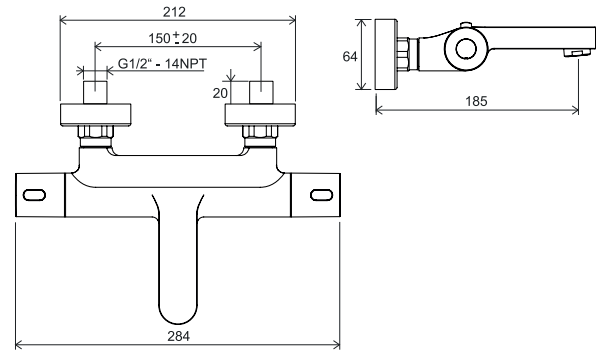

Order No.	Type	Design	Flow rate	Size of packaging (cm)	Gross weight (kg)	Price excl. VAT	Price incl. VAT
X070097	TE 023.00 Thermostatic wall mounted bathtub faucet Termo 300	chrome	21/22	33,5x24,5x7,5	2,6	-	-