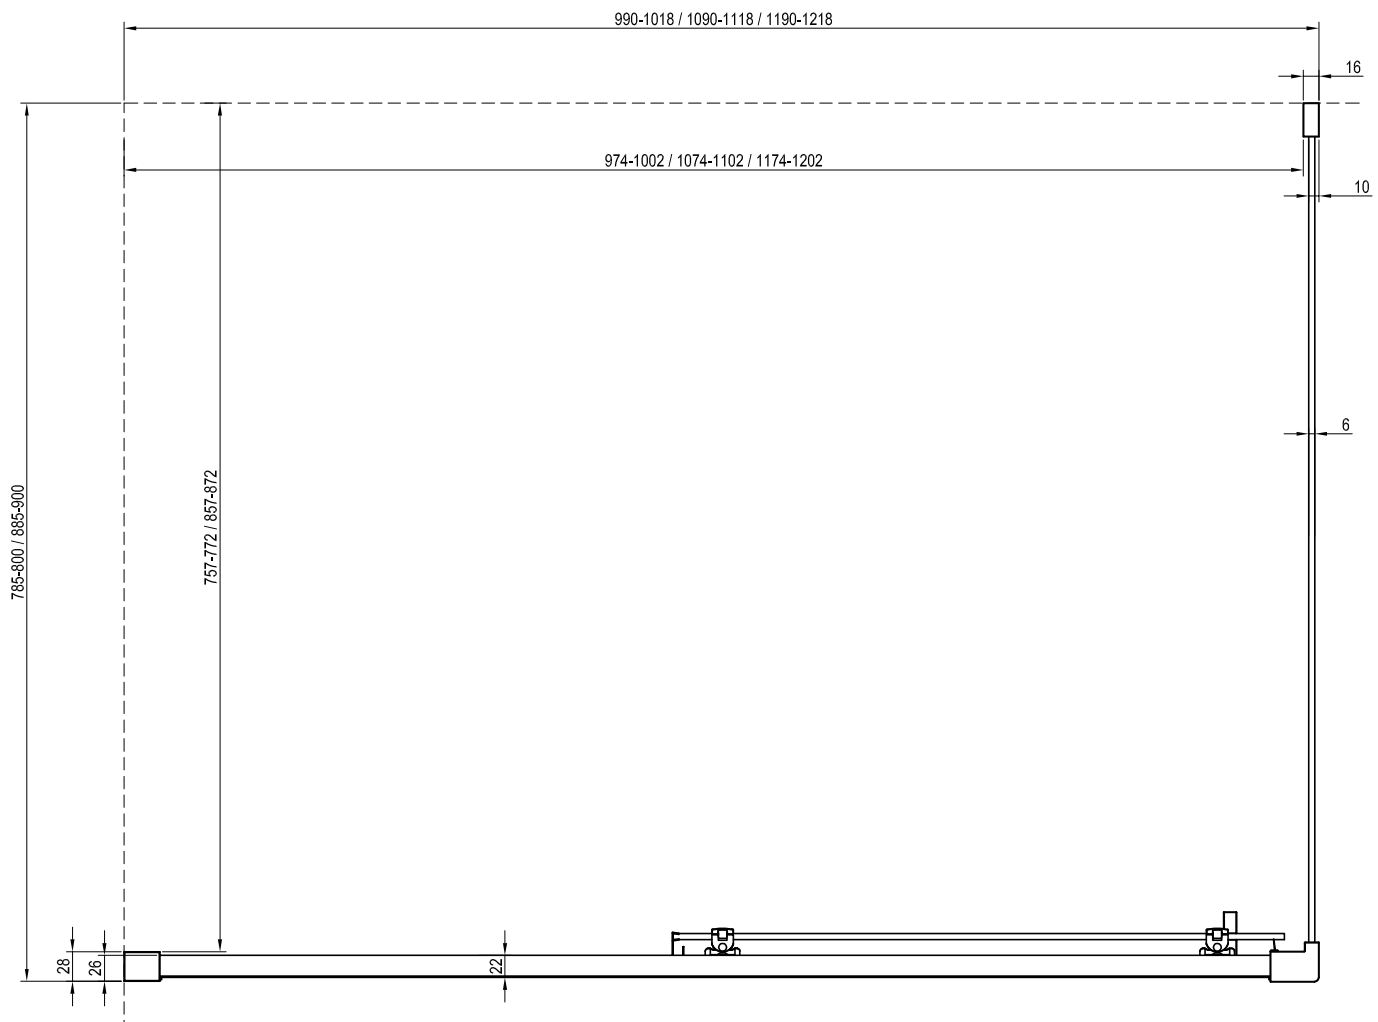

BLSDP2 + BLSPS Structural preparation

Type	Mounting onto a tray * Recommended shower tray size (mm)	Floor mounting ** Recommended size of inclined area (mm)
BLSDP2 - 100 + BLSPS - 80	1000 x 800	988 x 765
BLSDP2 - 110 + BLSPS - 80	1100 x 800	1088 x 765
BLSDP2 - 120 + BLSPS - 80	1200 x 800	1188 x 765
BLSDP2 - 120 + BLSPS - 90	1200 x 900	1188 x 865
Other combinations	-	In accordance with technical drawings

* The values listed in the table assume the tray is mounted in accordance with the RAVAK assembly manual

** The values in the table apply to the inside edge of the glass.