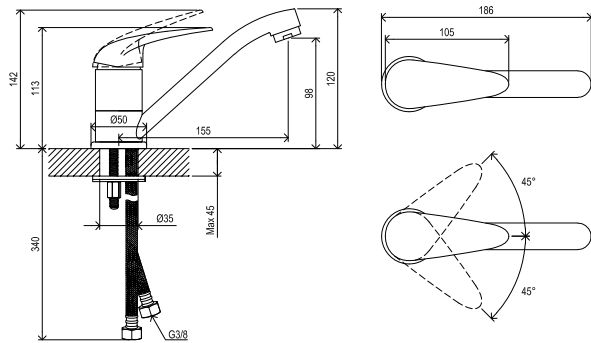

Order No.	Type	Design	Flow rate	Size of packaging (cm)	Gross weight (kg)	Price excl. VAT	Price incl. VAT
X070009	SN 015.00 Washbasin faucet with swivel spout without pop-up waste	chrome	16	36x11,5x6,5	1,0	-	-