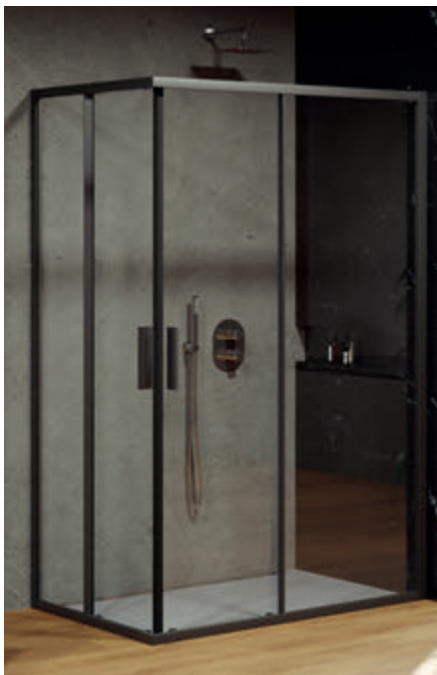

Blix Slim > 142