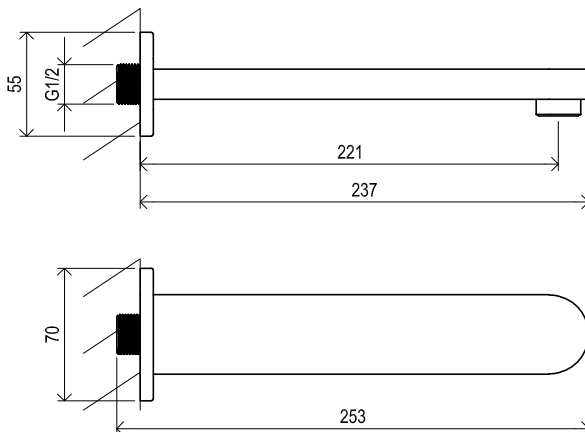

Order No.	Type	Design	Flow rate	Size of packaging (cm)	Gross weight (kg)	Price excl. VAT	Price incl. VAT
X070042	CR 022.00 Wall mounted bathtub faucet	chrome	16/17	32x21x12	3,1	-	-

Order No.	Type	Design	Flow rate	Size of packaging (cm)	Gross weight (kg)	Price excl. VAT	Price incl. VAT
X07P113	CR 027.00 Bath outlet arm	chrome		25x7x5	0,9	-	-