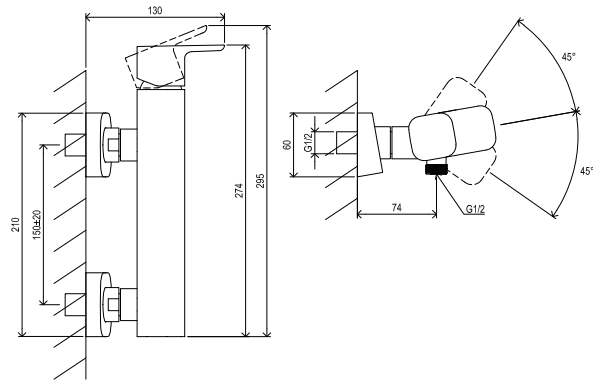

Order No.	Type	Design	Flow rate	Size of packaging (cm)	Gross weight (kg)	Price excl. VAT	Price incl. VAT
X070066	TD 032.00 Wall mounted shower faucet	chrome	21	28x22x7,5	2,3	-	-