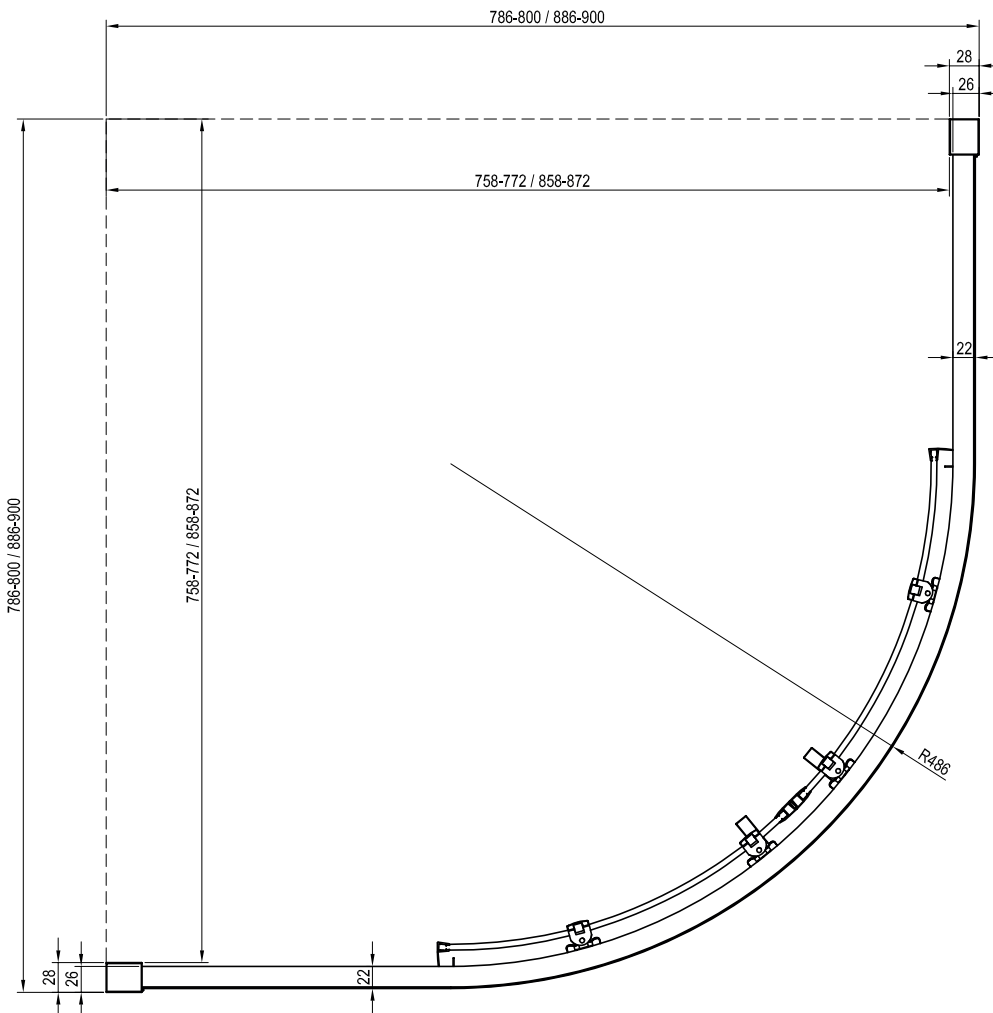

BLSCP4 Structural preparation

Type	Mounting onto a tray * Recommended shower tray size (mm)	Floor mounting ** Recommended size of inclined area (mm)
BLSCP4 - 80	800 x 800, R 500	In accordance with technical drawings
BLSCP4 - 90	900 x 900, R 500	In accordance with technical drawings

* The values listed in the table assume the tray is mounted in accordance with the RAVAK assembly manual

** The values in the table apply to the inside edge of the glass.