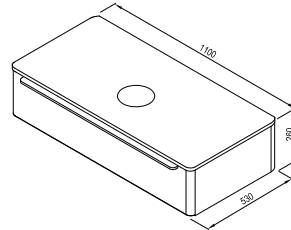

5

5-YEAR
WARRANTY

ANTI-
MOISTURE
FINISH

Design

White gloss

Walnut foil

Oak foil

Satin
wood foil

SUD

Order No.	Type	Dimensions (mm)	Size of packaging (cm)	Gross weight (kg)	Price excl. VAT	Price incl. VAT
X000001082	SUD 260.01 1100 white	1100x530x260	116x32x59	38,5	-	-
X000001083	SUD 260.01 1100 oak	1100x530x260	116x32x59	38,5	-	-
X000001084	SUD 260.01 1100 walnut	1100x530x260	116x32x59	38,5	-	-
X000001101	SUD 260.01 1100 satin wood	1100x530x260	116x32x59	38,5	-	-