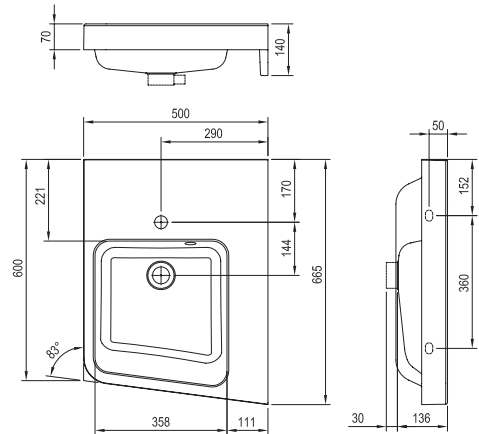

Accessories → 424

Faucets → 494

Extras → 576

Furniture → 472

Bathtubs → 338

BeHappy II

Order No.	Type	Dimensions (mm)	Size of packaging (cm)	Gross weight (kg)	Price excl. VAT	Price incl. VAT
XJAL1100001	Washbasin BeHappy II L white with holes	500x665x140	52x15x68	19,7	-	-
XJAP1100001	Washbasin BeHappy II R white with holes	500x665x140	52x15x68	19,7	-	-
X01437	Washbasin waste plug Click-Clack low chrome	Ø 62x77-92	7x7x11	0,3	-	-
X01436	Washbasin waste trap U tubular chrome	Ø 45x160-190x360	4x12x34	0,4	-	-