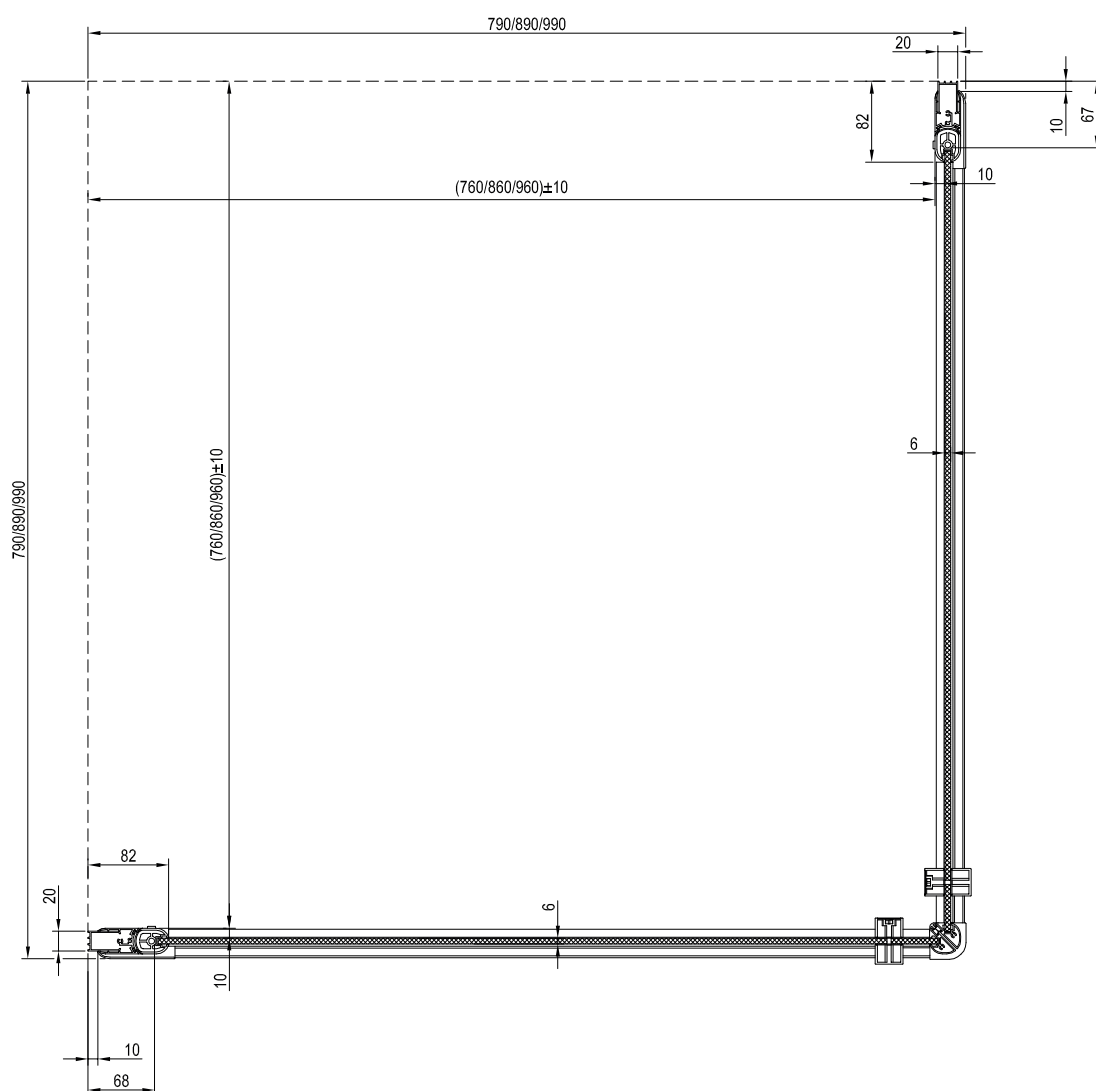

CRV1 + CRV1 Structural preparation

Type	Mounting onto a tray * Recommended shower tray size (mm)	Floor mounting ** Recommended size of inclined area (mm)
CRV1 - 80 + CRV1 80	800 x 800	760 x 760
CRV1 - 90 + CRV1 90	900 x 900	860 x 860
CRV1 - 100 + CRV1 100	1000 x 1000	960 x 960
CRV1 - 100 + CRV1 80	1000 x 800	960 x 760
CRV1 - 100 + CRV1 90	-	960 x 860

* The values listed in the table assume the tray is mounted in accordance with the RAVAK assembly manual

** The values in the table apply to the inside edge of the glass.