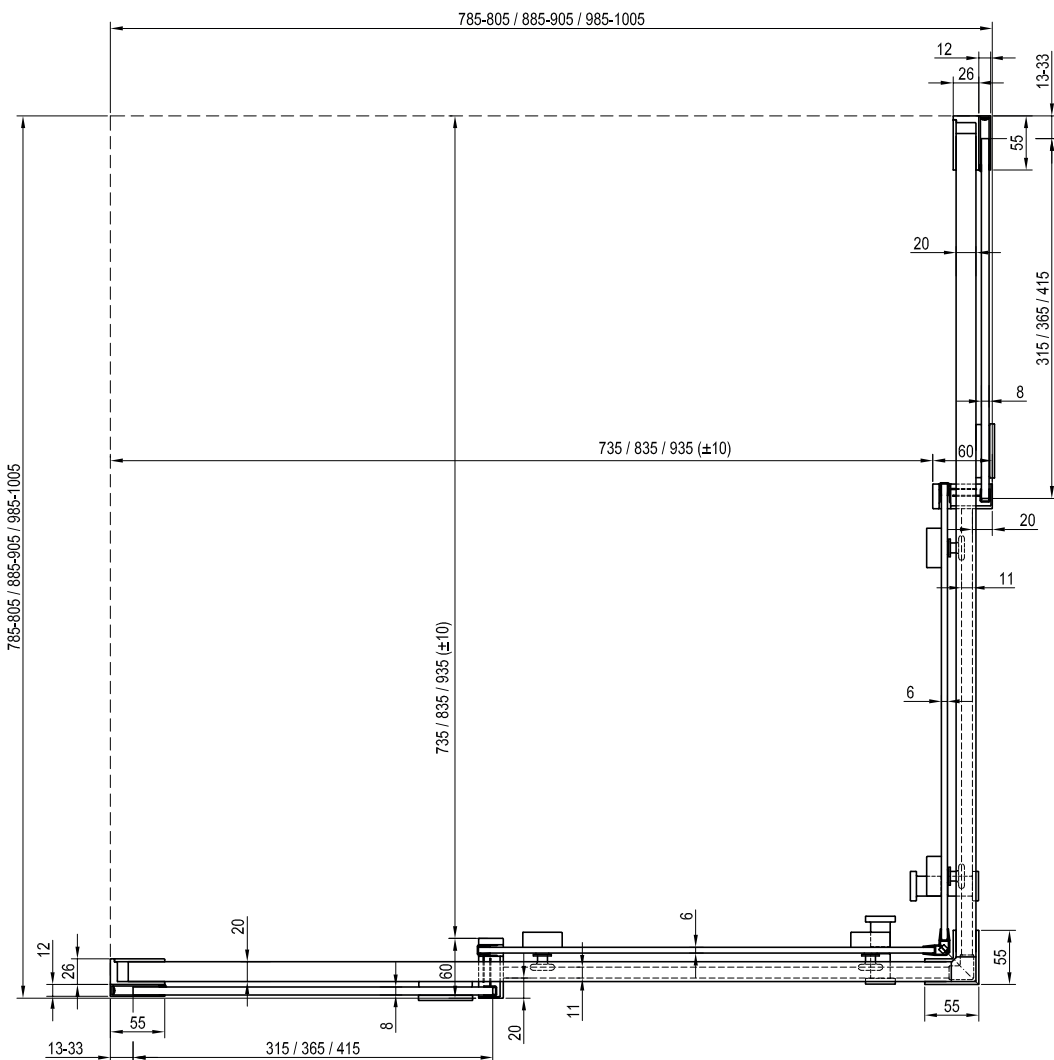

MSRV4 Structural preparation

Type	Mounting onto a tray * Recommended shower tray size (mm)	Floor mounting ** Recommended size of inclined area (mm)
MSRV4 - 80	800 x 800	735 x 735
MSRV4 - 90	900 x 900	835 x 835
MSRV4 - 100	1000 x 1000	935 x 935

* The values listed in the table assume the tray is mounted in accordance with the RAVAK assembly manual

** The values in the table apply to the inside edge of the glass.