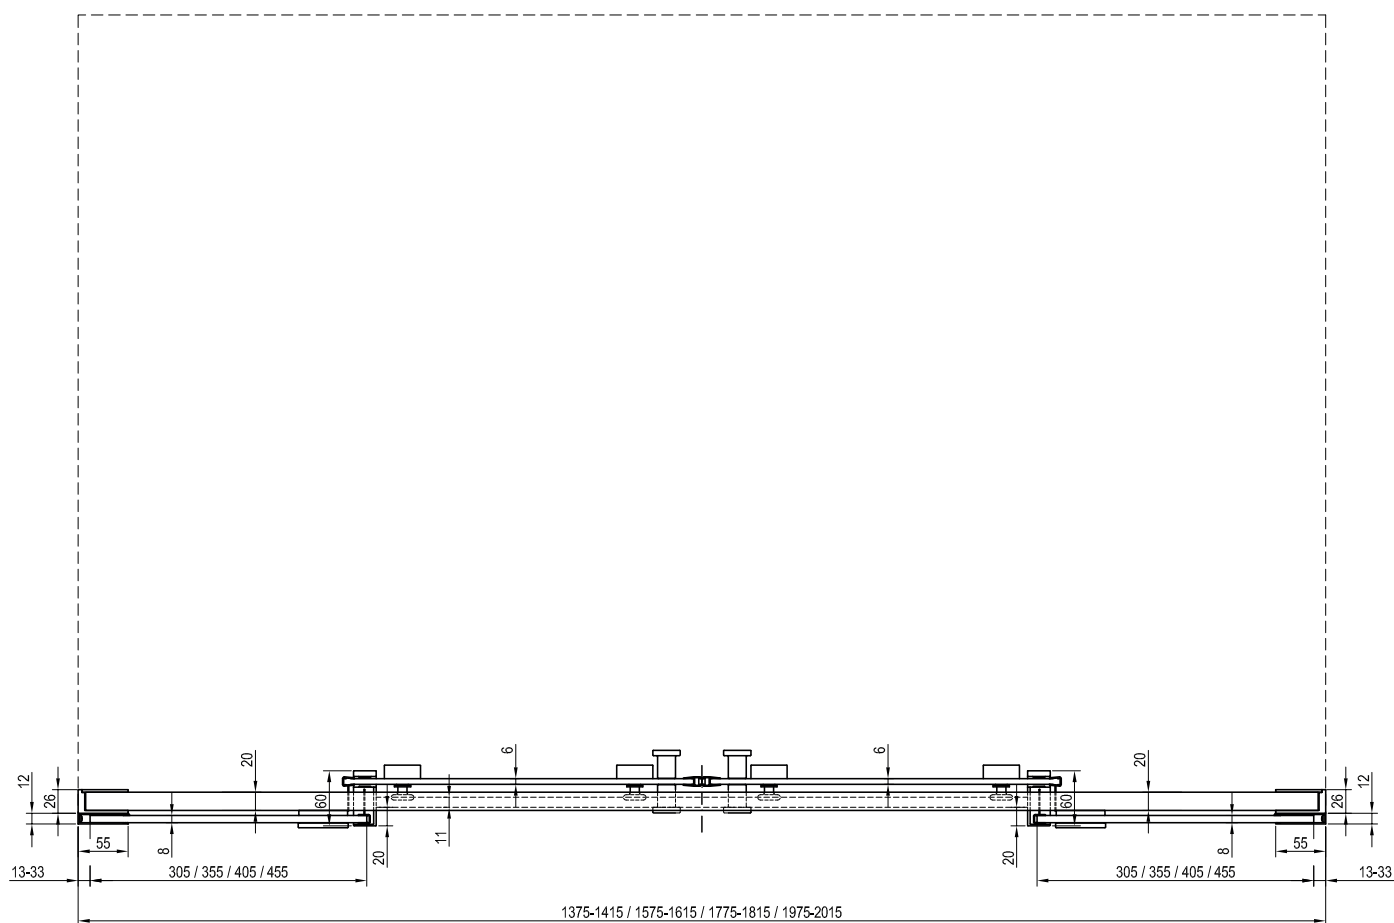

MSD4 Structural preparation