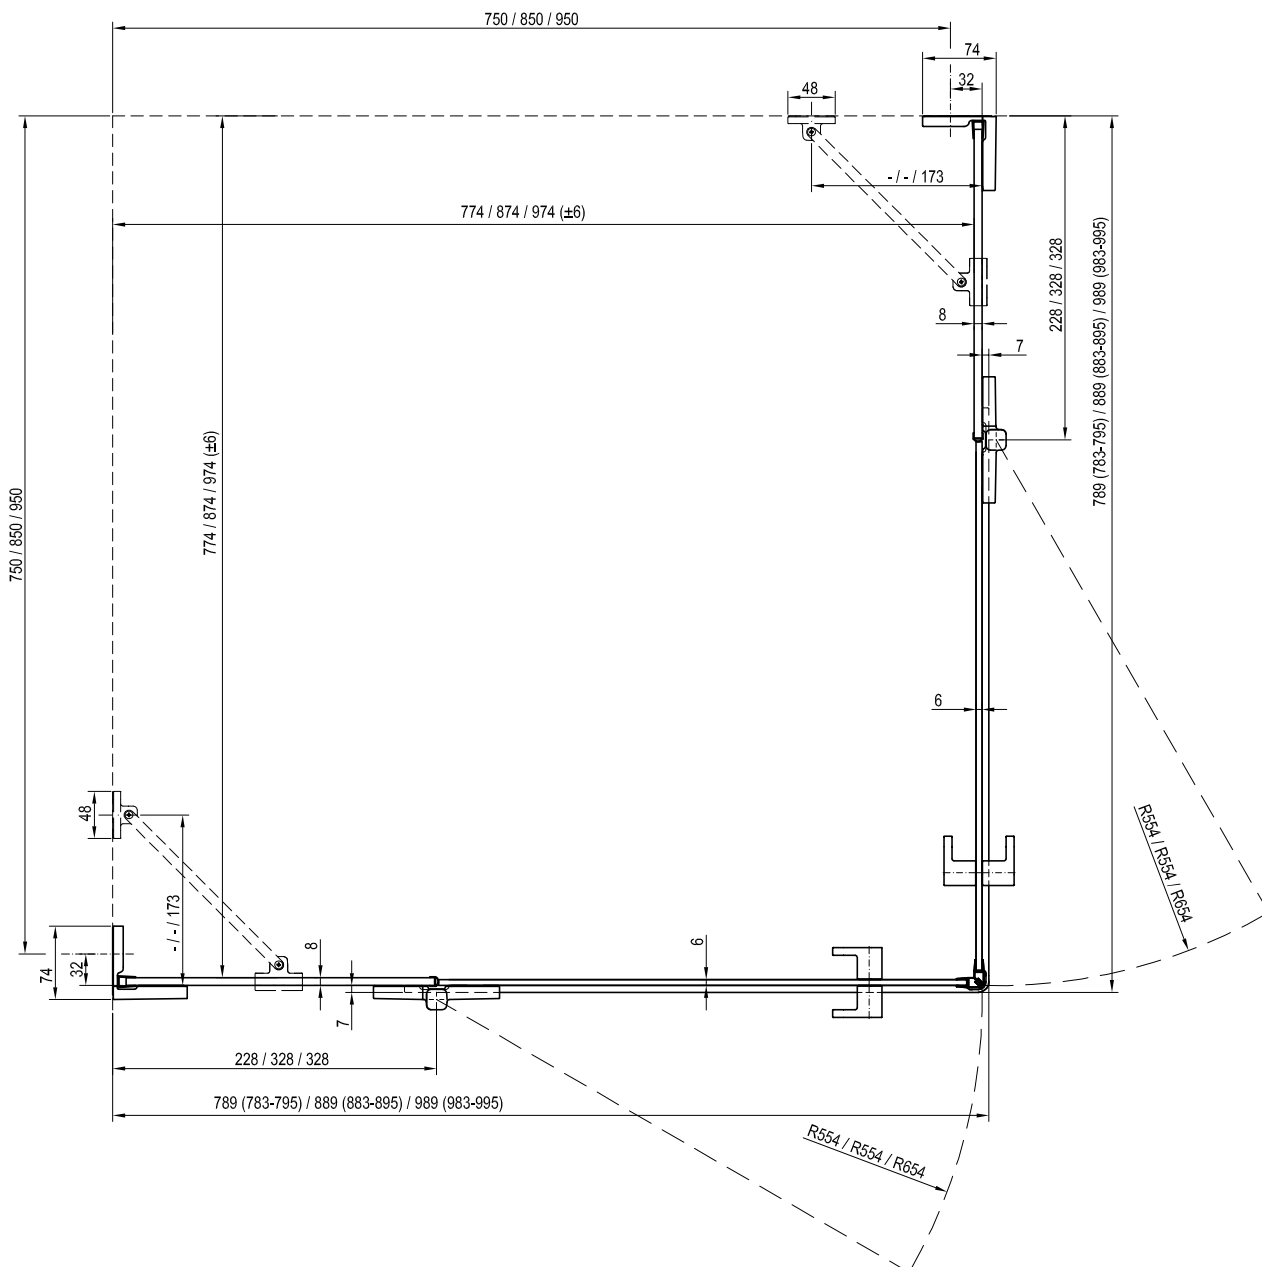

BSRV4 Structural preparation

Type	Mounting onto a tray * Recommended shower tray size (mm)	Floor mounting ** Recommended size of inclined area (mm)
"BSRV4 - 80	800 x 800	774 x 774
"BSRV4 - 90	900 x 900	874 x 874
"BSRV4 - 100	1000 x 1000	974 x 974

* The values listed in the table assume the tray is mounted in accordance with the RAVAK assembly manual

** The values in the table apply to the inside edge of the glass.