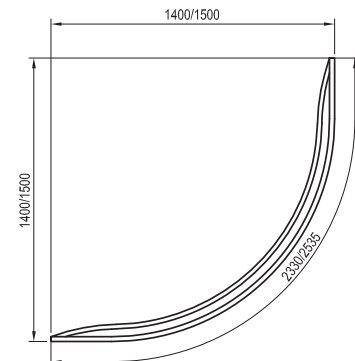

240l
300l
VOLUME

31kg
36kg
WEIGHT

10
10-YEAR
WARRANTY

Bathtub colour

WHITE

Panel colour

WHITE

Order No.	BATHTUB	Dimensions (mm)	Size of packaging (cm)	Gross weight (kg)	Price excl. VAT	Price incl. VAT
CF01000000	Bathtub GENTIANA 140x140 snowwhite	1400x1400x460	141x141x50	31,0	-	-
CG01000000	Bathtub GENTIANA 150x150 snowwhite	1500x1500x460	151x151x50	35,5	-	-

Order No.	PANELS AND SUPPORTS	Dimensions (mm)	Size of packaging (cm)	Gross weight (kg)	Price excl. VAT	Price incl. VAT
CY65000000	Support for bathtub NEW DAY, GENTIANA	88x11x5	88x11x5	6,4	-	-
CZF1000A0	Panel A NEW DAY, GENTIANA 140 cm snowwhite	5x55x58	5x55x58	7,0	-	-
CZG1000A0	Panel A NEW DAY, GENTIANA 150 cm snowwhite	5x59x58	5x59x58	7,1	-	-
B26500000N	Panelkit NEW DAY, GENTIANA	55x11x5	55x11x5	1,7	-	-

Order No.	RECOMMENDED PRODUCTS	Dimensions (mm)	Size of packaging (cm)	Gross weight (kg)	Price excl. VAT	Price incl. VAT
X01440	Bathtub overflow filler 570 C-C S/R chrome	---	15x11x39	0,8	-	-
X01507	Bathtub waste set 570 B S/R chrome	---	38x8,5x14,5	0,8	-	-
X01377	Bathtub waste set 570 C-C R/R chrome	---	14x8x38	0,7	-	-
X01305	Bathtub waste set 570 B R/R chrome	---	14x8x38	0,8	-	-

140 / 150 cm
140 / 150 cm

Warranty: 10 years – The warranty is contingent on the buyer using original RAVAK supports (legs) intended for the given type of bathtub in accordance with the assembly manual. Products are as standard delivered within 14 days.