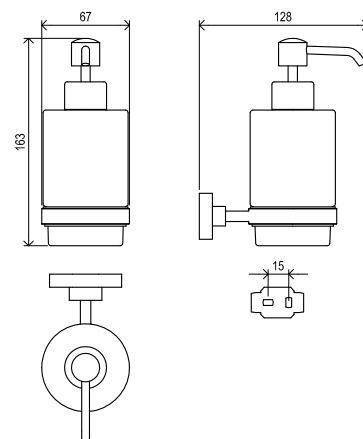

Order No.	Type	Design	Size of packaging (cm)	Gross weight (kg)	Price excl. VAT	Price incl. VAT
X07P223	CR 231.00 Soap dispenser holder (glass)	chrome	23x15x9	0,7	-	-