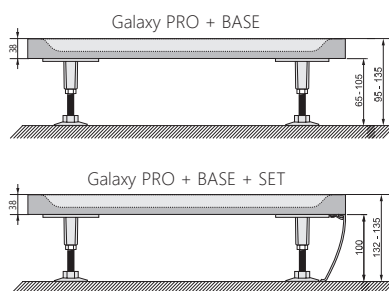

Galaxy Pro Flat

Gigant Pro Flat

Order No.	Type	Size of packaging (cm)	Gross weight (kg)	Price excl. VAT	Price incl. VAT
XA03A411010	Shower tray GIGANT PRO 100x80 Flat white	84x6x105	35,0	-	-
XA03G411010	Shower tray GIGANT PRO 120x80 Flat white	84x6x125	40,5	-	-
XA03G711010	Shower tray GIGANT PRO 120x90 Flat white	94x6x125	46,7	-	-
XA83AL01010	Panel GIGANT PRO 100x80 SET L white	4x64x11	1,2	-	-
XA83AP01010	Panel GIGANT PRO 100x80 SET R white	4x64x11	1,2	-	-
XA83GL01010	Panel GIGANT PRO 120x80 SET L white	4x76x11	1,4	-	-
XA83GP01010	Panel GIGANT PRO 120x80 SET R white	4x76x11	1,4	-	-
XA83GL71010	Panel GIGANT PRO 120x90 SET L white	4x75x11	1,4	-	-
XA83GP71010	Panel GIGANT PRO 120x90 SET R white	4x75x11	1,4	-	-
XB2J00000N	Base GALAXY PRO	15x8x8	0,6	-	-
A00000004	Universal mounting kit for shower trays	8x5x125	0,7	-	-

Material: cast mixture of dolomite and resin
Production process: casting

Products are as standard delivered within 14 days.