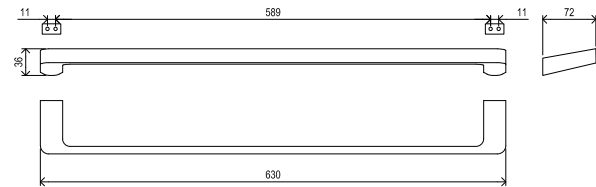

10°

Order No.	Type	Design	Size of packaging (cm)	Gross weight (kg)	Price excl. VAT	Price incl. VAT
X07P324	TD 300.00 Towel bar 25 cm	chrome	11x4,5x26	0,6	-	-
X07P560	TD 300.20 Towel bar, black	black	11x4,5x26	0,6	-	-