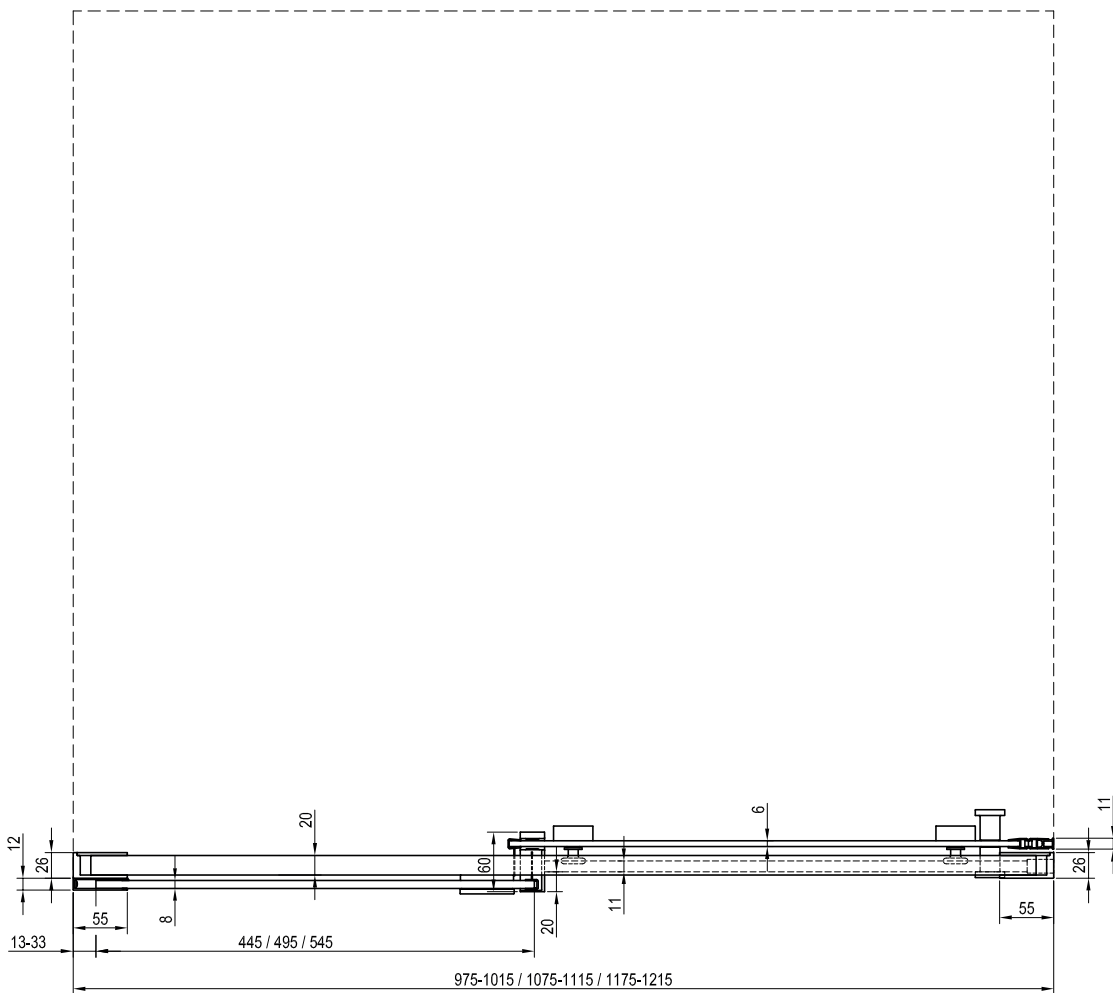

MSD2 Structural preparation