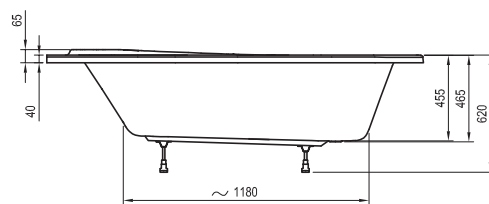

360l	38 kg	L/R	10
VOLUME	WEIGHT	L/R OPTION	10-YEAR WARRANTY

LoveStory II

Bathtub colour

Panel colour

Order No.	BATHTUB	Dimensions (mm)	Size of packaging (cm)	Gross weight (kg)	Price excl. VAT	Price incl. VAT
C75100000	Bathtub LOVE STORY II L snowwhite	1890x1390x455	50x140x185	37,4	-	-
C76100000	Bathtub LOVE STORY II R snowwhite	1890x1390x455	50x140x185	37,4	-	-

Order No.	PANELS AND SUPPORTS	Dimensions (mm)	Size of packaging (cm)	Gross weight (kg)	Price excl. VAT	Price incl. VAT
CY7500000	Support for bathtub LOVE STORY II	110x10x7	110x10x7	4,7	-	-
CZ75100A00	Panel A LOVE STORY II L snowwhite	3x57x60	3x57x60	8,1	-	-
CZ76100A00	Panel A LOVE STORY II R snowwhite	3x57x60	3x57x60	8,1	-	-
B27500000N	Panelkit LOVE STORY II	86x11x7	86x11x7	4,5	-	-

Order No.	RECOMMENDED PRODUCTS	Dimensions (mm)	Size of packaging (cm)	Gross weight (kg)	Price excl. VAT	Price incl. VAT
X01440	Bathtub overflow filler 570 C-C S/R chrome	---	15x11x39	0,8	-	-
X01438	Bathtub overflow filler 570 B S/R chrome	---	15x11x39	0,9	-	-

196 cm
139 cm

Warranty: 10 years – The warranty is contingent on the buyer using original RAVAK supports (legs) intended for the given type of bathtub in accordance with the assembly manual. Products are as standard delivered within 14 days.