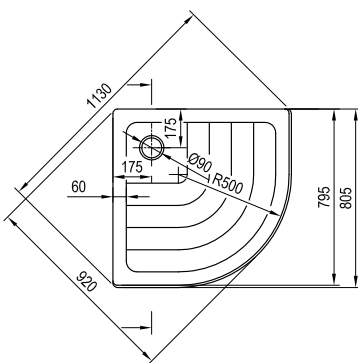

Ronda

Order No.	Type	Size of packaging (cm)	Gross weight (kg)	Price excl. VAT	Price incl. VAT
A214001220	Shower tray RONDA-80 LA-R white	81x4x81	8,8	-	-
A204001320	Shower tray RONDA-80 EX-R white	81x19x81	5,2	-	-
A204001120	Shower tray RONDA-80 PU-R white	81x19x81	6,9	-	-
A217001220	Shower tray RONDA-90 LA-R white	91x4x91	11,0	-	-
A207001320	Shower tray RONDA-90 EX-R white	91x19x91	7,1	-	-
A207001120	Shower tray RONDA-90 PU-R white	91x19x91	8,4	-	-
B2F0000001	Universal base 600 for shower tray LA-80	60x11x5	2,6	-	-
B2F0000002	Universal base 650 for shower tray LA-90	65x11x5	2,7	-	-
A000000004	Universal mounting kit for shower trays	8x5x125	0,7	-	-

Material: Acrylic (PMMA + ABS sandwich), Antibac® finish
Reinforcement: type LA – fibreglass; type EX, PU – polyurethane foam with glass fibres