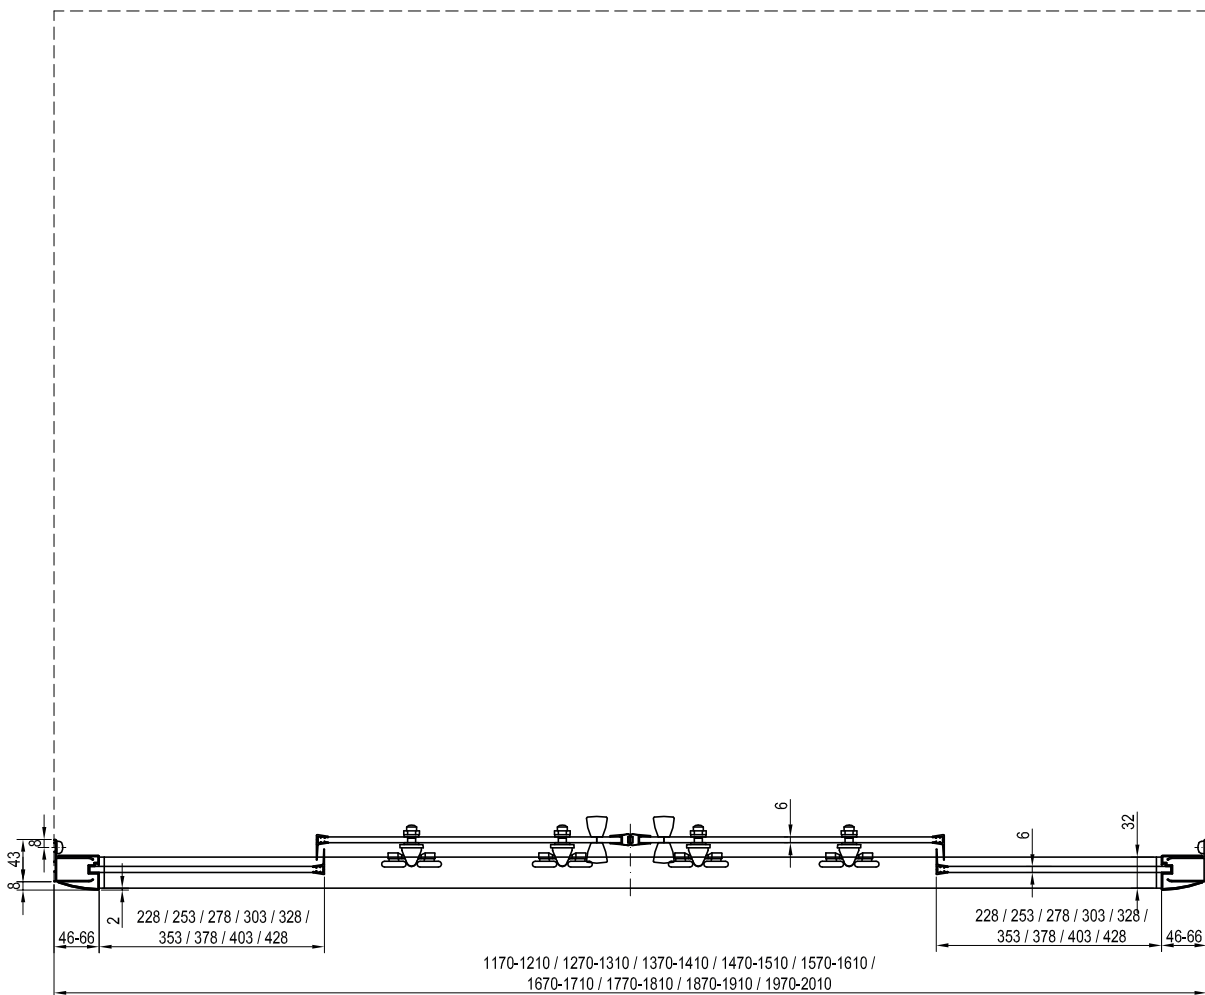

BLDP4 Structural preparation

Type	Mounting onto a tray * Recommended shower tray size (mm)	Floor mounting ** Recommended size of inclined area (mm)
BLDP2 100 + BLPS - 80	1000 x 800	955 x 745
BLDP2 100 + BLPS - 100	1000 x 1000	955 x 945
BLDP2 110 + BLPS - 80	1100 x 800	1055 x 745
BLDP2 120 + BLPS - 80	1200 x 800	1155 x 745
Other combinations	-	In accordance with technical drawings

* The values listed in the table assume the tray is mounted in accordance with the RAVAK assembly manual

** The values in the table apply to the inside edge of the glass.