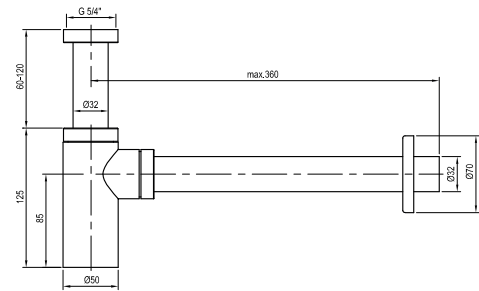

Order No.	Type	Size of packaging (cm)	Gross weight (kg)	Price excl. VAT	Price incl. VAT
X01371	Washbasin waste trap chrome	15x7x36	0,8	-	-
X01747	Washbasin waste trap black	15x7x36	0,9	-	-