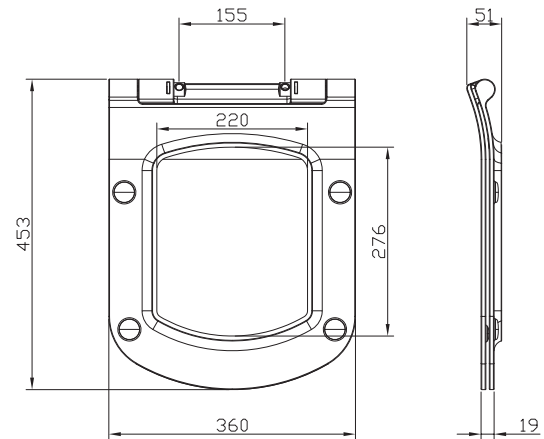

Order No.	Type	Dimensions (mm)	Size of packaging (cm)	Gross weight (kg)	Price excl. VAT	Price incl. VAT
X01673	Toilet seat Classic Slim white	360x453x51	43x38x6	3,2	-	-

Order No.	Type	Dimensions (mm)	Size of packaging (cm)	Gross weight (kg)	Price excl. VAT	Price incl. VAT
X01672	Toilet seat Classic white	366x453x48	43x38x6	2,7	-	-