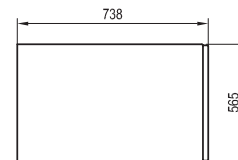

Panel colour

WHITE

Order No.	BATHTUB	Dimensions (mm)	Size of packaging (cm)	Gross weight (kg)	Price excl. VAT	Price incl. VAT
CA71000000	Bathtub 10° 170x75 snowwhite	1700x750x445	175x77x50	26,6	-	-

Order No.	PANELS AND SUPPORTS	Dimensions (mm)	Size of packaging (cm)	Gross weight (kg)	Price excl. VAT	Price incl. VAT
CY00030000	Support for bathtub 75 U	66x11x5	66x11x5	3,3	-	-
CZ001V0A00	Frontal panel U 170 snowwhite	171x3x59	171x3x59	4,7	-	-
CZ00130A00	Side panel U 75 snowwhite	75x3x59	75x3x59	2,0	-	-
B23600000N	Frontal panelkit U	51x11x5	51x11x5	1,2	-	-

Order No.	RECOMMENDED PRODUCTS	Dimensions (mm)	Size of packaging (cm)	Gross weight (kg)	Price excl. VAT	Price incl. VAT
X01377	Bathtub waste set 570 C-C R/R chrome	---	14x8x38	0,7	-	-
X01305	Bathtub waste set 570 B R/R chrome	---	14x8x38	0,8	-	-
7U840A00Z1	Bath screen BVS1-80 chrome+transparent	800	69x4x152	26,1	-	-
D01000A070	B SET BVS1 80 chrome	---	9x12x28	1,6	-	-