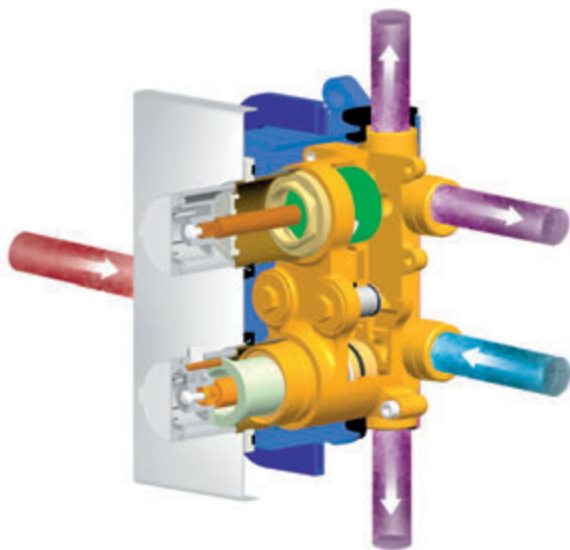

Distribution to up to 3 locations

The CR 067.00 faucet is a wholly unique solution unlike anything on the market. It allows for the direction of mixed water to one of three different points. You can thus use the faucet if you wish to have head and hand shower alongside an outlet for the bathtub.