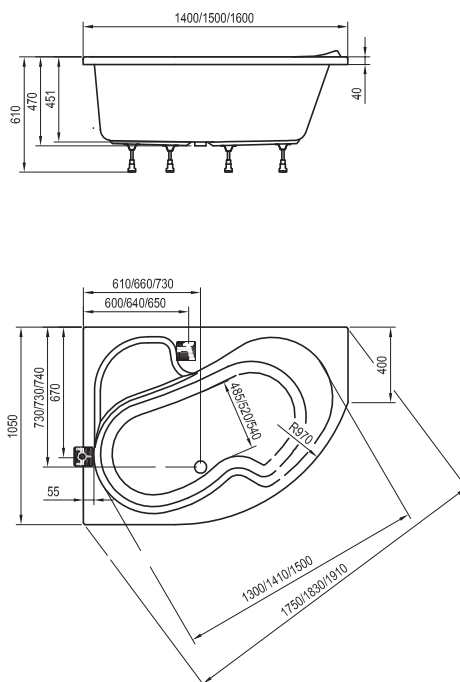

140 / 150 / 160 cm
105 cm

Warranty: 10 years – The warranty is contingent on the buyer using original RAVAK supports (legs) intended for the given type of bathtub in accordance with the assembly manual. Products are as standard delivered within 14 days.