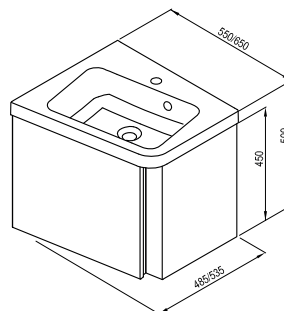

Order No.	Type	Dimensions (mm)	Size of packaging (cm)	Gross weight (kg)	Price excl. VAT	Price incl. VAT
X000000739	SD 10° 550 L white	550x485x450	59x52x49	19,0	-	-
X000000741	SD 10° 550 L dark walnut	550x485x450	59x52x49	19,0	-	-
X000000742	SD 10° 550 R white	550x485x450	59x52x49	19,0	-	-
X000000744	SD 10° 550 R dark walnut	550x485x450	59x52x49	19,0	-	-
X000000745	SD 10° 650 L white	650x535x450	69x57x49	22,0	-	-
X000000747	SD 10° 650 L dark walnut	650x535x450	69x57x49	22,0	-	-
X000000748	SD 10° 650 R white	650x535x450	69x57x49	22,0	-	-
X000000750	SD 10° 650 R dark walnut	650x535x450	69x57x49	22,0	-	-

Products are as standard delivered within 14 days.