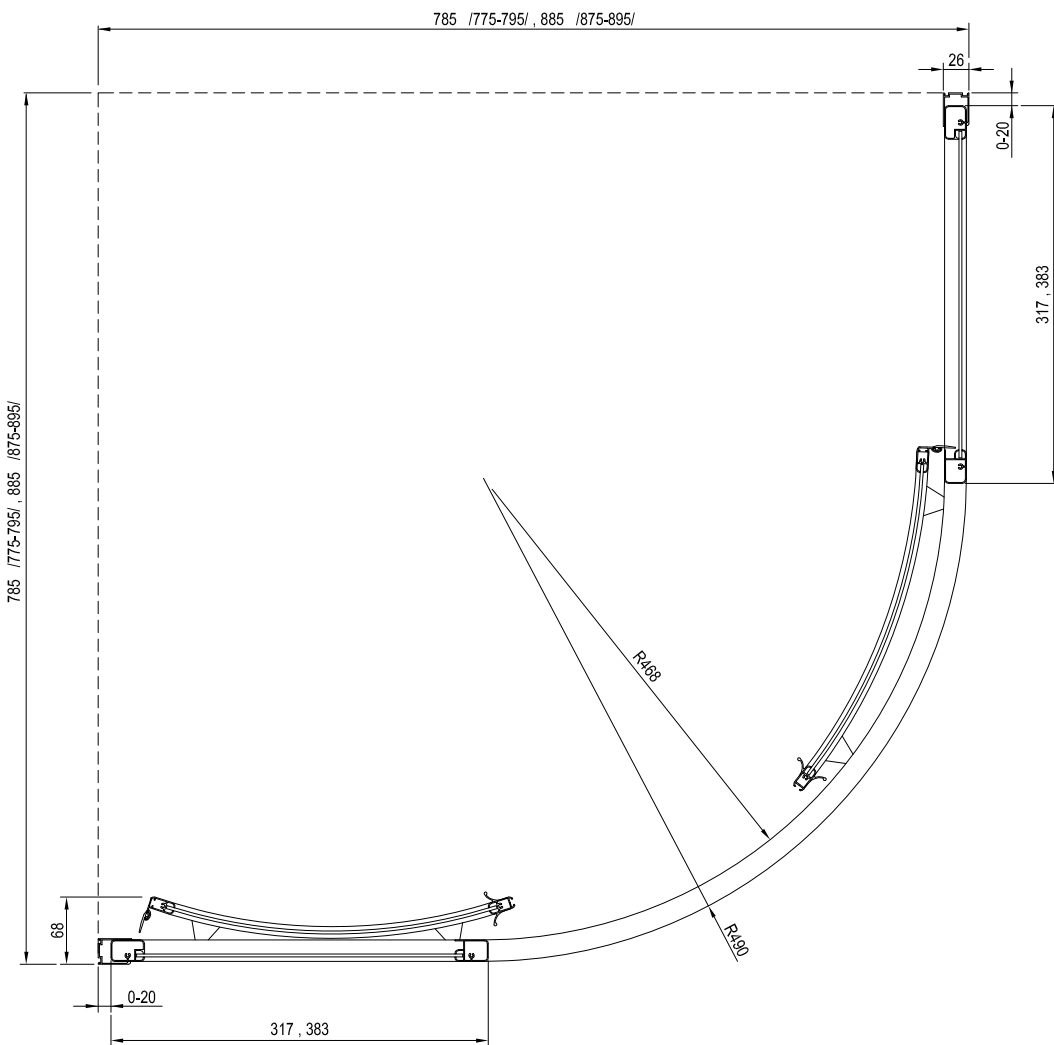

SKCP4 Structural preparation

Type	Mounting onto a tray * Recommended shower tray size (mm)	Floor mounting ** Recommended size of inclined area (mm)
SKCP4 - 80	800 x 800, R 500	In accordance with technical drawings
SKCP4 - 90	900 x 900, R 500	In accordance with technical drawings

* The values listed in the table assume the tray is mounted in accordance with the RAVAK assembly manual

** The values in the table apply to the inside edge of the glass.