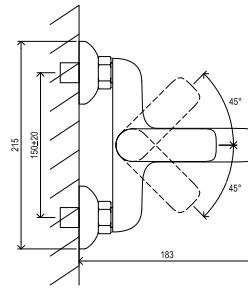

Order No.	Type	Design	Flow rate	Size of packaging (cm)	Gross weight (kg)	Price excl. VAT	Price incl. VAT
X070083	CL 022.00 Wall mounted bathtub faucet	chrome	15/16	22,5x16,5x18,5	1,8	-	-