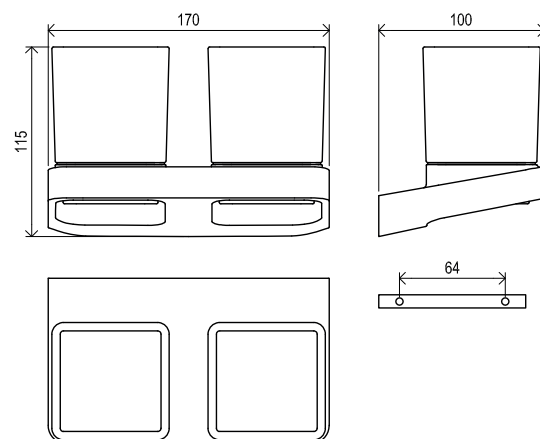

Order No.	Type	Design	Size of packaging (cm)	Gross weight (kg)	Price excl. VAT	Price incl. VAT
X07P322	TD 220.00 Double cup holder (glass)	chrome	23x13x11	1,8	-	-
X07P558	TD 220.20 Double cup holder (glass), black	black	23x13x11	1,8	-	-

Products are as standard delivered within 14 days. Warranty for accessories in black design is 3 years.