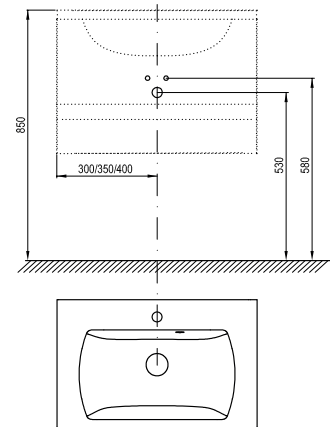

Order No.	Type	Dimensions (mm)	Size of packaging (cm)	Gross weight (kg)	Price excl. VAT	Price incl. VAT
X000001476	SD Classic II 600 white/white	600x450x585	64x53x64	22,5	-	-
X000001477	SD Classic II 600 white/gray	600x450x585	64x53x64	22,5	-	-
X000001478	SD Classic II 700 white/white	700x450x585	74x53x64	25,0	-	-
X000001479	SD Classic II 700 white/gray	700x450x585	74x53x64	25,0	-	-
X000001480	SD Classic II 800 white/white	800x450x585	84x53x64	27,0	-	-
X000001481	SD Classic II 800 white/gray	800x450x585	84x53x64	27,0	-	-

Products are as standard delivered within 14 days.