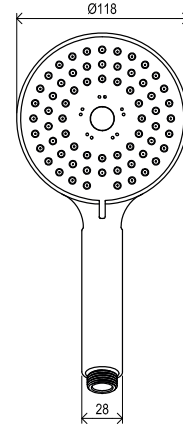

Order No.	Type	Design	Flow rate	Size of packaging (cm)	Gross weight (kg)	Price excl. VAT	Price incl. VAT
X07P177	902.00 Shower set - hand shower Flat M, shower bar 63 cm, hose 150 cm	chrome	13/14/14	70x20x8	1,3	-	-