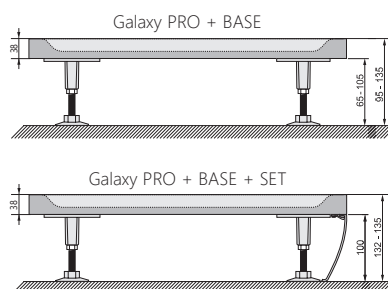

Perseus Pro

Order No.	Type	Size of packaging (cm)	Gross weight (kg)	Price excl. VAT	Price incl. VAT
XA034401010	Shower tray PERSEUS PRO-80 white	85x6x85	30,0	-	-
XA037701010	Shower tray PERSEUS PRO-90 white	94x6x94	38,2	-	-
XA03AA01010	Shower tray PERSEUS PRO-100 white	105x6x105	48,0	-	-
XA834001010	Panel PERSEUS PRO-80 SET white	4x39x11	1,1	-	-
XA837001010	Panel PERSEUS PRO-90 SET white	4x44x11	1,2	-	-
XA83A001010	Panel PERSEUS PRO-100 SET white	4x50x11	1,4	-	-
XB2J000000N	Base GALAXY PRO	15x8x8	0,6	-	-
A000000004	Universal mounting kit for shower trays	8x5x125	0,7	-	-

Material: cast mixture of dolomite and resin
Production process: casting