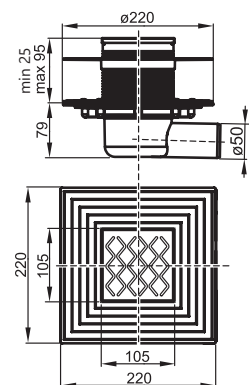

Shower enclosures → 22

Seats → 244

Faucets → 494

Detergents → 595

Order No.	Type	Size of packaging (cm)	Gross weight (kg)	Price excl. VAT	Price incl. VAT
X01433	OZP RAVAK Zebra 750 - plastic	82x17x13	2,0	-	-
X01434	OZP RAVAK Zebra 850 - plastic	92x17x13	1,9	-	-