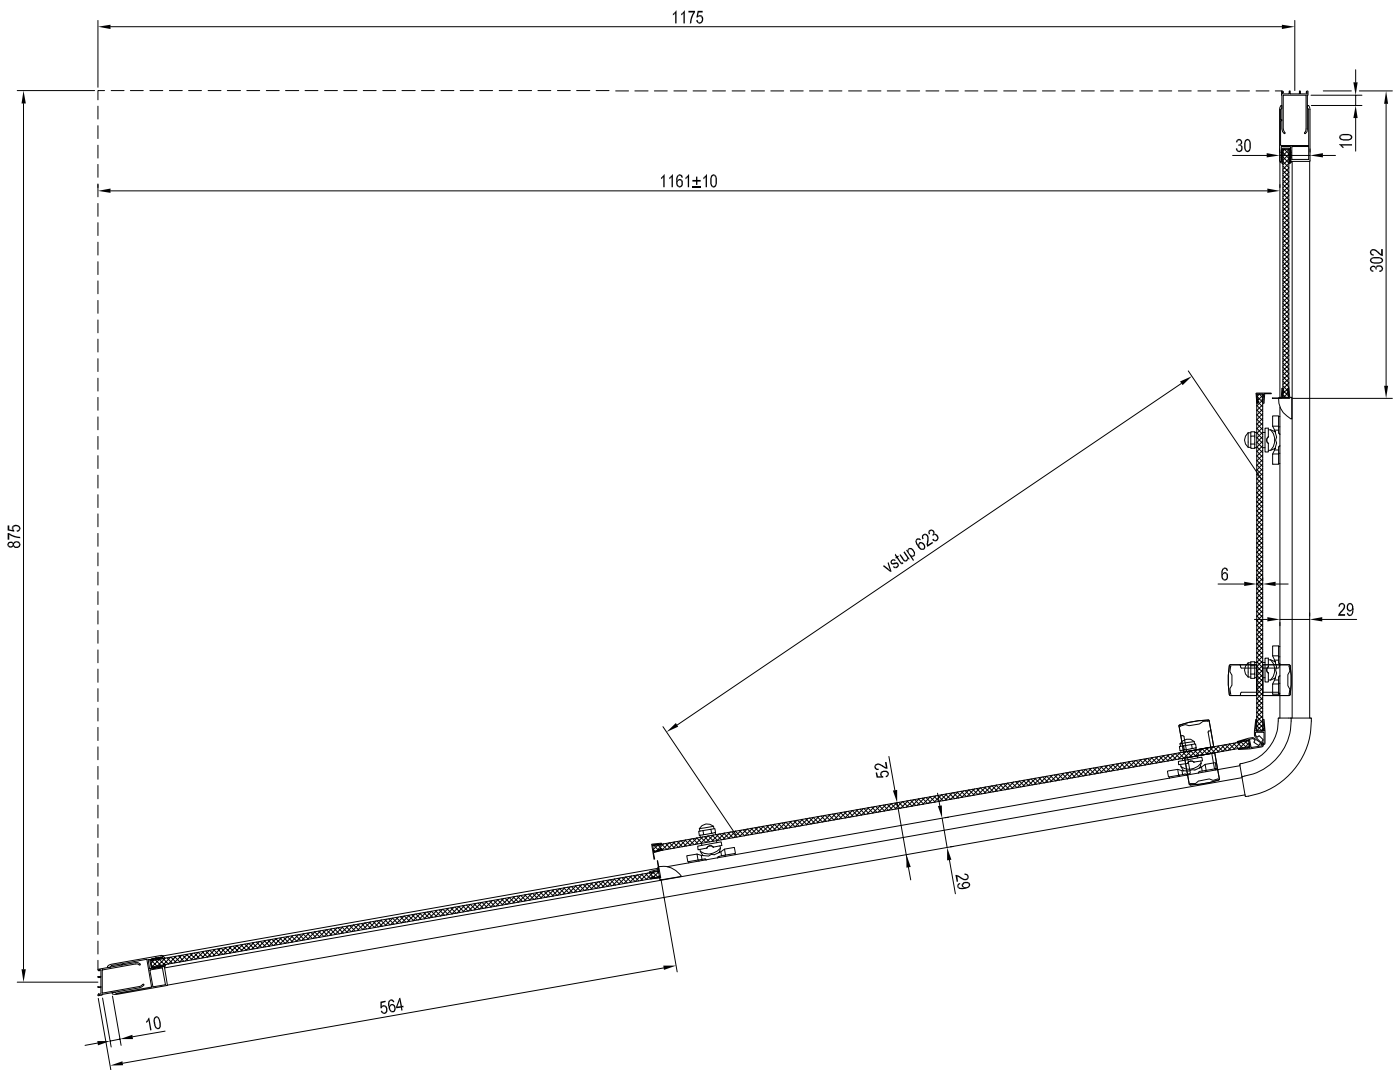

10AP4 Structural preparation

Type	Mounting onto a tray * Recommended shower tray size (mm)	Floor mounting ** Recommended size of inclined area (mm)
10AP4 - 120/90	1200 x 900 (688)	In accordance with technical drawings

* The values listed in the table assume the tray is mounted in accordance with the RAVAK assembly manual

** The values in the table apply to the inside edge of the glass.