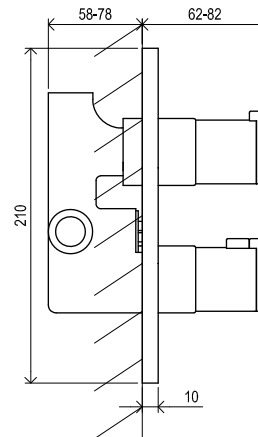

Order No.	Type	Design	Flow rate	Size of packaging (cm)	Gross weight (kg)	Price excl. VAT	Price incl. VAT
X070095	CR 064.00 Thermostatic concealed shower faucet without diverter	chrome	20	29x18x17	2,3	-	-