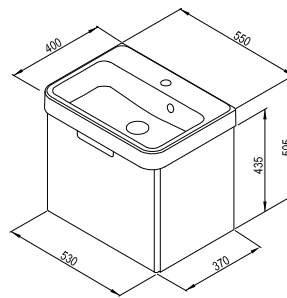

Order No.	Type	Dimensions (mm)	Size of packaging (cm)	Gross weight (kg)	Price excl. VAT	Price incl. VAT
X000001097	SD BeHappy II 530 white	530x370x435	60x50x44	15,5	-	-
XJA01155000	Washbasin BeHappy II 550 white with holes	550x400x166	42x15x57	15,6	-	-