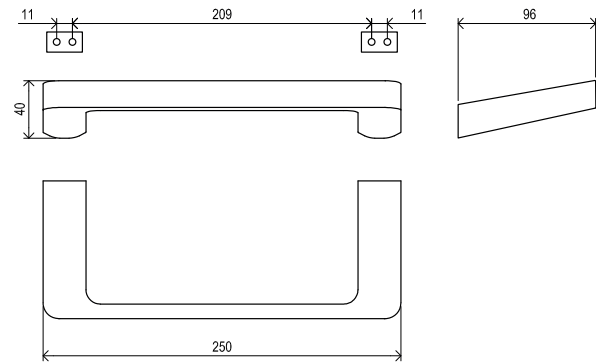

10°

Order No.	Type	Design	Size of packaging (cm)	Gross weight (kg)	Price excl. VAT	Price incl. VAT
X07P324	TD 300.00 Towel bar 25 cm	chrome	11x4,5x26	0,6	-	-
X07P560	TD 300.20 Towel bar, black	black	11x4,5x26	0,6	-	-