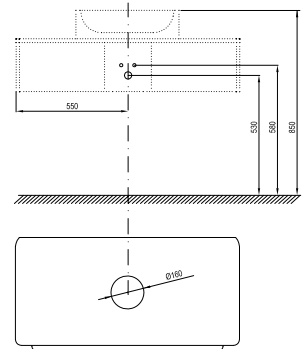

5

5-YEAR
WARRANTY

ANTI-
MOISTURE
FINISH

Design

White gloss

Walnut foil

Oak foil

Satin
wood foil

SUD

Order No.	Type	Dimensions (mm)	Size of packaging (cm)	Gross weight (kg)	Price excl. VAT	Price incl. VAT
X000001082	SUD 260.01 1100 white	1100x530x260	116x32x59	38,5	-	-
X000001083	SUD 260.01 1100 oak	1100x530x260	116x32x59	38,5	-	-
X000001084	SUD 260.01 1100 walnut	1100x530x260	116x32x59	38,5	-	-
X000001101	SUD 260.01 1100 satin wood	1100x530x260	116x32x59	38,5	-	-