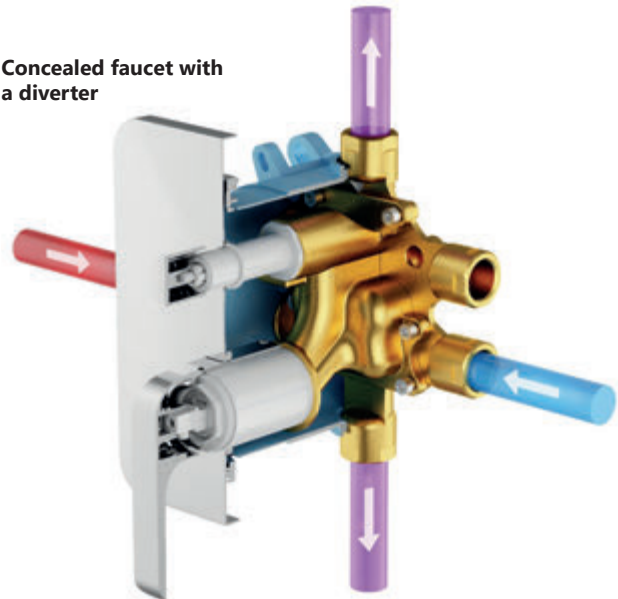

Choose either the upper or the lower outlet and blank off the other.

Concealed faucet with
a diverter