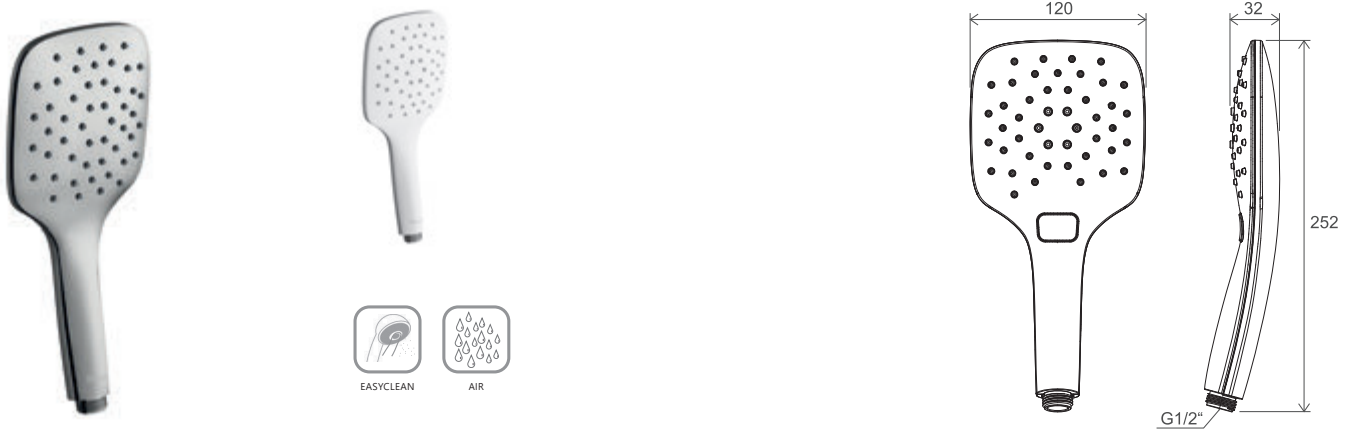

Order No.	Type	Design	Flow rate	Size of packaging (cm)	Gross weight (kg)	Price excl. VAT	Price incl. VAT
X07P350	959.00 Hand shower Air, 1 function, 120mm - chrome	chrome	26	12,5x6x26	0,3	-	-
X07P351	959.10 Hand shower Air, 3 functions, 120mm - white	white	26	12,5x6x26	0,3	-	-