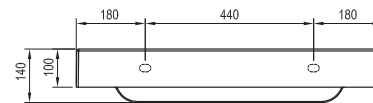

RAVAK Washbasins from cast marble

Order No.	Type	Dimensions (mm)	Size of packaging (cm)	Gross weight (kg)	Price excl. VAT	Price incl. VAT
XJO01280000	Washbasin Natural 800 white without overflow with holes	800x450x140	82x16x47	23,7	-	-
X01439	Washbasin waste plug fixed chrome	Ø 68x104-119	7,5x7,5x14,5	0,3	-	-
X01695	Washbasin waste plug fixed ceramic	Ø 67x99	7,5x7,5x14,5	0,3	-	-
X01762	Washbasin waste plug fixed black	Ø 68x104-119	7,5x7,5x14,5	0,4	-	-
X01371	Washbasin waste trap chrome	Ø 50x140-240x360	15x7x36	0,8	-	-
X01747	Washbasin waste trap black	Ø 50x140-240x360	15x7x36	0,9	-	-
X01612	Washbasin waste trap furniture	Ø 70x170-240x210-510	20x9x40	0,3	-	-