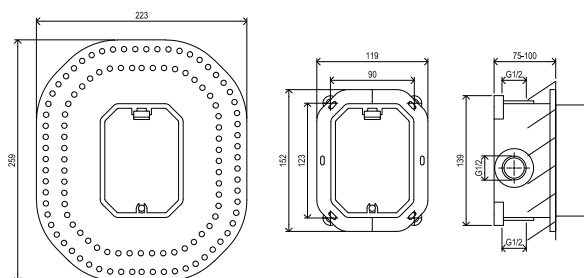

Order No.	Type	Design	Flow rate	Size of packaging (cm)	Gross weight (kg)	Price excl. VAT	Price incl. VAT
X070052	RB 070.50 R-box for 065.00, 066.00	-		16x12x12	1,2	-	-
X070136	TD F 065.00 Concealed faucet with diverter for R-box	chrome	21/21	21,5x18,5x10	1,9	-	-
X070158	TD F 065.20 Concealed faucet with diverter for R-box, black	black	21/21	21,5x18,5x10	1,9	-	-
X070137	TD F 066.00 Concealed faucet without diverter for R-box	chrome	22	21,5x18,5x10	1,6	-	-
X070159	TD F 066.20 Concealed faucet without diverter for R-box, black	black	22	21,5x18,5x10	1,6	-	-
X070070	TD 065.00 Concealed faucet with diverter for R-box	chrome	21/21	21,5x18,5x10	1,9	-	-
X070071	TD 066.00 Concealed faucet without diverter for R-box	chrome	22	21,5x18,5x10	1,6	-	-
X070056	CR.065.00 Concealed faucet with diverter for R-box	chrome	21/20	21x15,5x15	1,8	-	-
X070057	CR 066.00 Concealed faucet without diverter for R-box	chrome	21	21x15,5x15	1,5	-	-
X070088	CL 065.00 Concealed faucet with diverter for R-box	chrome	20/20	21,5x18,5x10	1,8	-	-
X070089	CL 066.00 Concealed faucet without diverter for R-box	chrome	20	21,5x18,5x10	1,5	-	-