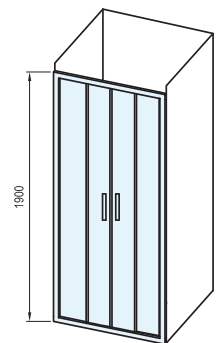

5-YEAR WARRANTY

GLASS THICKNESS

TILTING GLASS

GLASS PROTECTION ANTICALC

SILENT OPERATION

Blix BLDP4

Design

BRIGHT ALU SATIN WHITE

Standard panelling

TRANSPARENT GRAPE

Atypical panelling

GRAPHITE MATELLUX MATRIX

Height 1900 mm

Order No.	Type	Frame	Panelling	Product dimensions (mm)	Product dimensions in mm - installation with BLPS	Product dimensions in mm - installation with BLPS+BLPS	V^o entrance (mm)	Size of packaging (cm)	Gross weight (kg)	Price excl. VAT	Price incl. VAT
0YVK0100Z1	○ BLDP4 - 200	white	transparent	1970-2010	1970-1990	1970	893	69,5x11x201,5	69,3	-	-
0YVK0U00Z1	○ BLDP4 - 200	satin	transparent	1970-2010	1970-1990	1970	893	69,5x11x201,5	69,3	-	-
0YVK0C00Z1	○ BLDP4 - 200	bright alu	transparent	1970-2010	1970-1990	1970	893	69,5x11x201,5	69,3	-	-
0YVK0100ZG	○ BLDP4 - 200	white	grape	1970-2010	1970-1990	1970	893	69,5x11x201,5	69,3	-	-
0YVK0U00ZG	○ BLDP4 - 200	satin	grape	1970-2010	1970-1990	1970	893	69,5x11x201,5	69,3	-	-
0YVK0C00ZG	○ BLDP4 - 200	bright alu	grape	1970-2010	1970-1990	1970	893	69,5x11x201,5	69,3	-	-

○ 6 week delivery time.
Other products are normally delivered within 14 days.