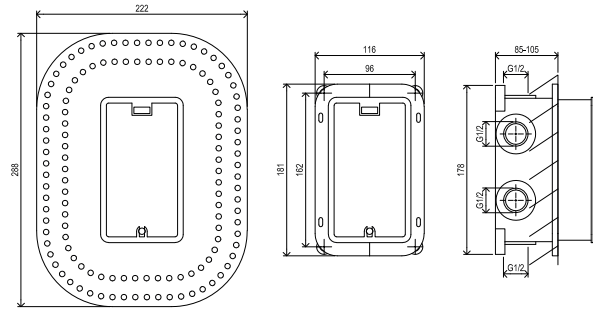

Order No.	Type	Design	Flow rate	Size of packaging (cm)	Gross weight (kg)	Price excl. VAT	Price incl. VAT
X070074	RB 071.50 R-Box Multi	-		20x12,5x11	1,8	-	-
X070075	CR 067.00 Thermostatic concealed faucet 3-way for R-box Multi	chrome	16/17/17	29x18x17	2,4	-	-