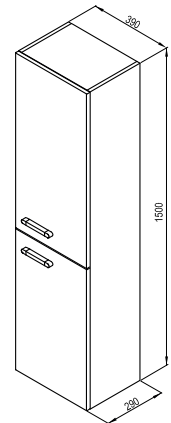

Order No.	Type	Dimensions (mm)	Size of packaging (cm)	Gross weight (kg)	Price excl. VAT	Price incl. VAT
X00000542	SB Chrome 390L white/white	390x290x1500	54x42x127	27,5	-	-
X00000543	SB Chrome 390 R white/white	390x290x1500	44x42x127	27,5	-	-
X00000966	SB Chrome 390L cappuccino/white	400x16x470	44x42x127	27,5	-	-
X00000967	SB Chrome 390 R cappuccino/white	400x16x470	44x42x127	27,5	-	-