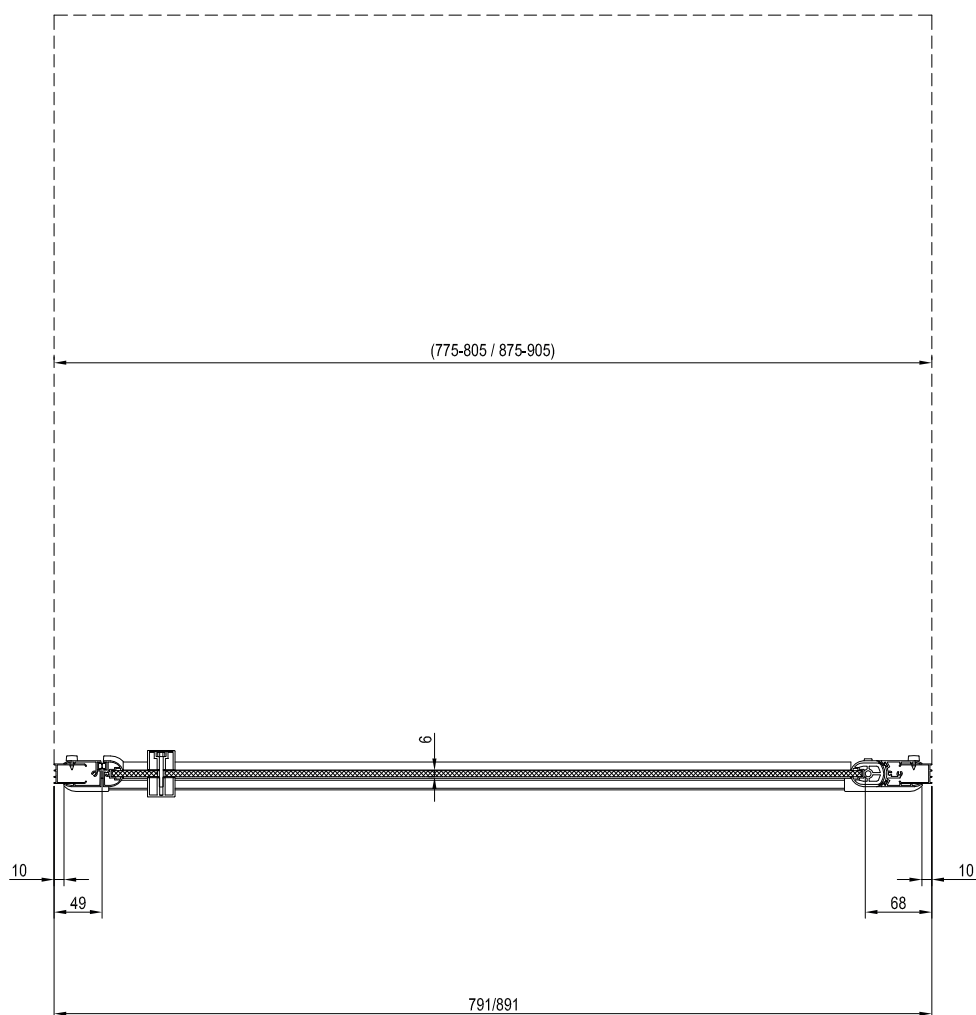

CSD1 Structural preparation