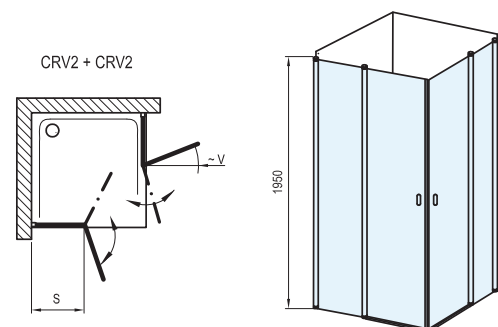

Assemble a product exactly as you need – online, with a visual preview in a bathroom at <https://atypical.ravak.com>
Delivery time of atypical products is 6-8 weeks.