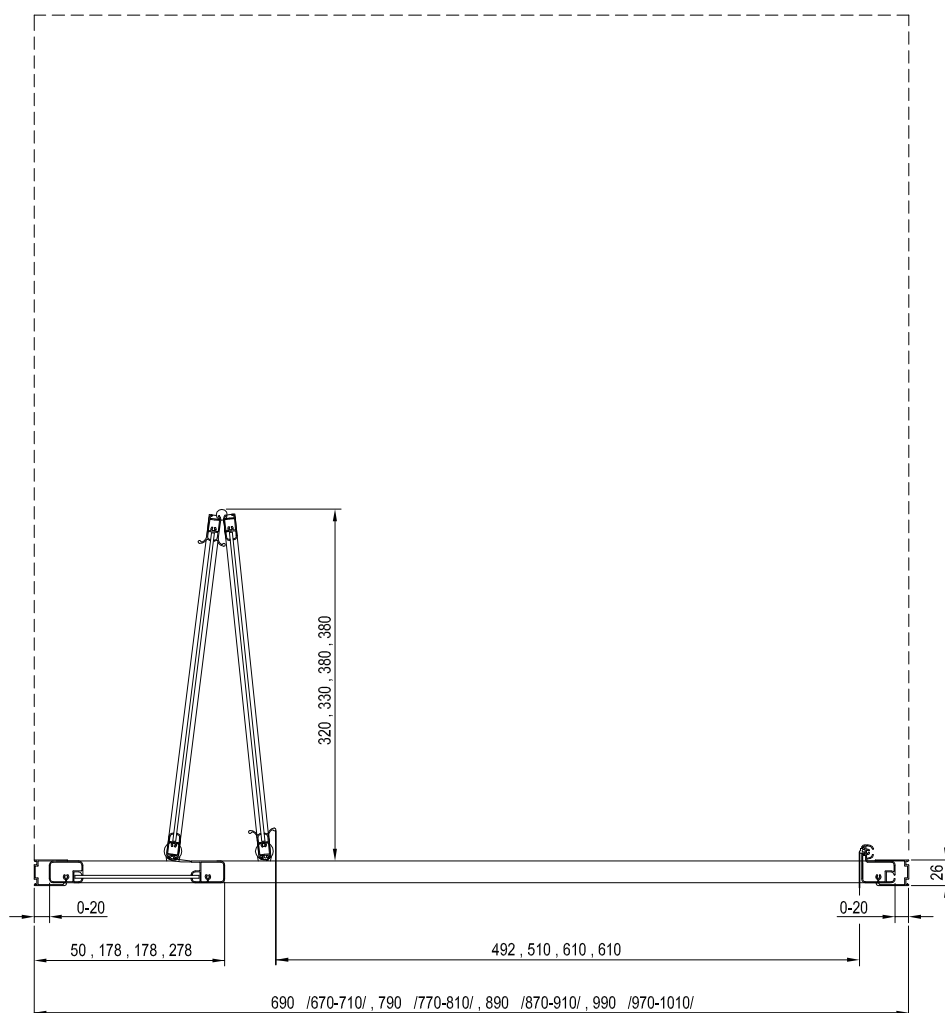

SDZ2 / SDZ3 Structural preparation