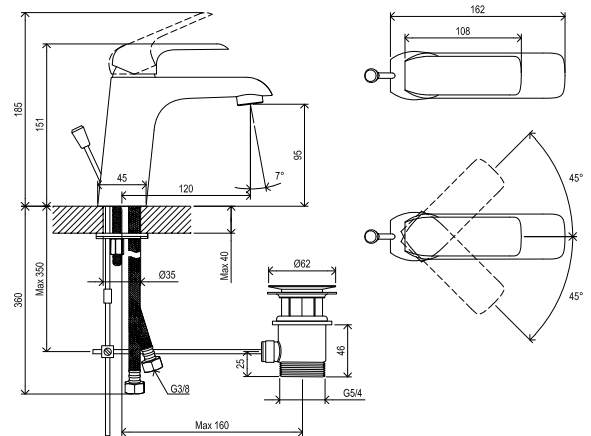

Order No.	Type	Design	Flow rate	Size of packaging (cm)	Gross weight (kg)	Price excl. VAT	Price incl. VAT
X070117	FL 013.00 Washbasin faucet with pop-up waste	chrome	12	28x20x7,5	1,9	-	-