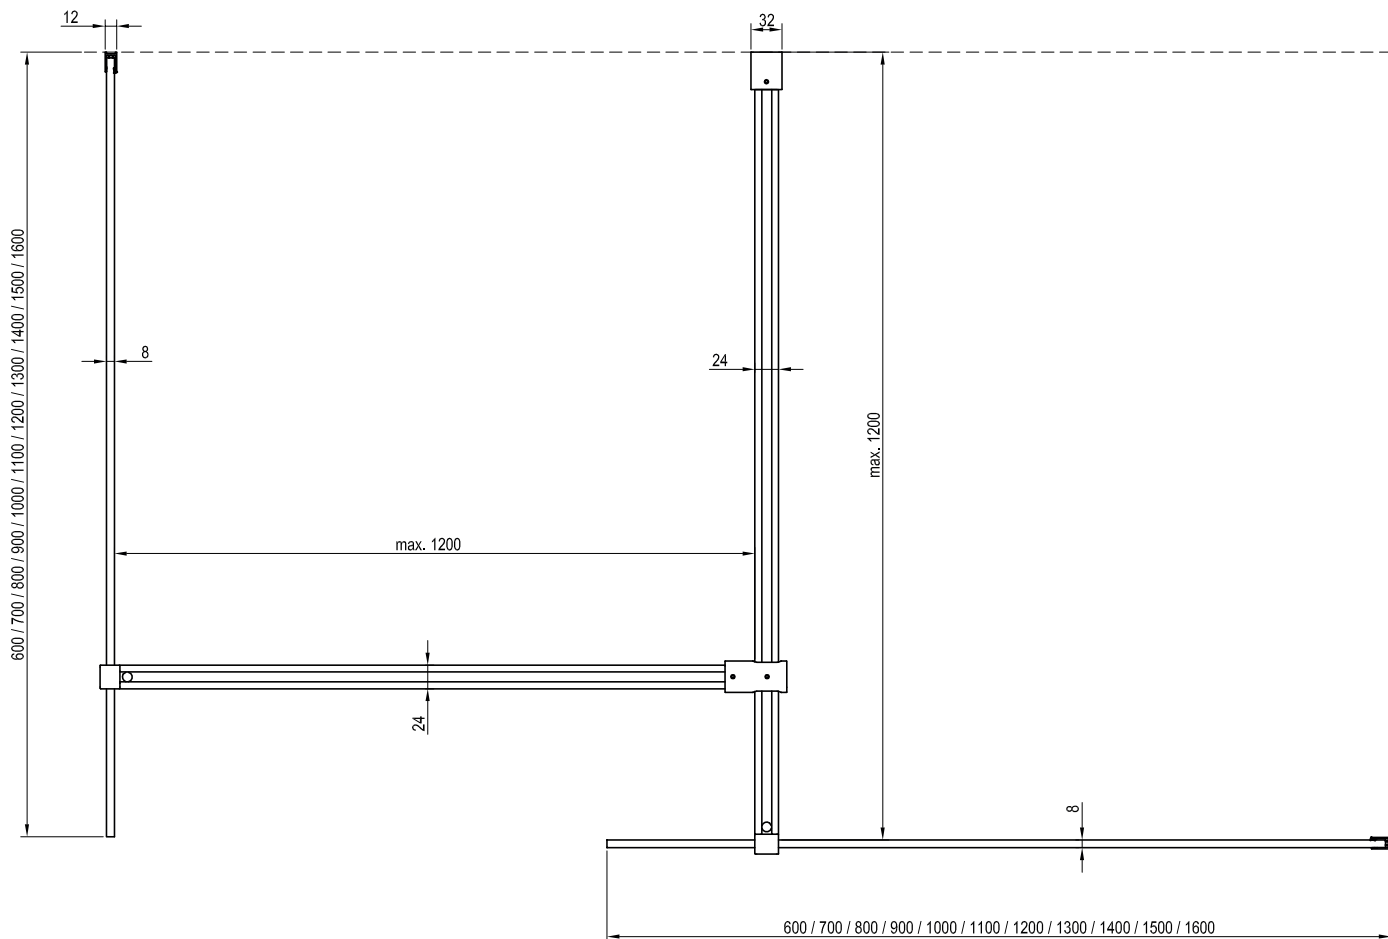

Walk-In Double Wall Structural preparation

Type	Mounting onto a tray * Recommended shower tray size (mm)	Floor mounting ** Recommended size of inclined area (mm)
Walk In Wall - 60	-	In accordance with technical drawings
Walk In Wall - 70	-	In accordance with technical drawings
Walk In Wall - 80	-	In accordance with technical drawings
Walk In Wall - 90	-	In accordance with technical drawings
Walk In Wall - 100	-	In accordance with technical drawings
Walk In Wall - 110	-	In accordance with technical drawings
Walk In Wall - 120	-	In accordance with technical drawings
Walk In Wall - 130	-	In accordance with technical drawings
Walk In Wall - 140	-	In accordance with technical drawings
Walk In Wall - 150	-	In accordance with technical drawings
Walk In Wall - 160	-	In accordance with technical drawings

* The values listed in the table assume the tray is mounted in accordance with the RAVAK assembly manual

** The values in the table apply to the inside edge of the glass.