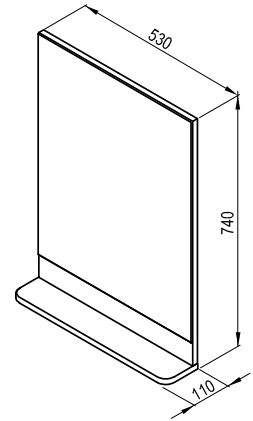

5-YEAR
WARRANTYANTI-
MOISTURE
FINISH

Design

White gloss

BeHappy II

Order No.	Type	Dimensions (mm)	Size of packaging (cm)	Gross weight (kg)	Price excl. VAT	Price incl. VAT
X000001099	Mirror BeHappy II 530 white	530x110x740	58x80x6	12,0	-	-