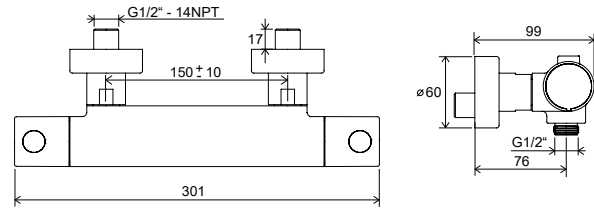

5

5-YEAR WARRANTY ON FAUCETS

SOFT MOVE

RAVAK CLEANER CHROME

CuZn

METAL DESIGN

Puri