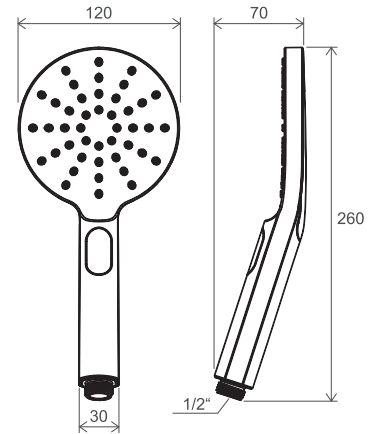

Order No.	Type	Design	Flow rate	Size of packaging (cm)	Gross weight (kg)	Price excl. VAT	Price incl. VAT
X07P233	956.00 Hand shower Flat Mist, 3 functions, 120 mm	chrome	10/5/11	13x6x28	0,3	-	-