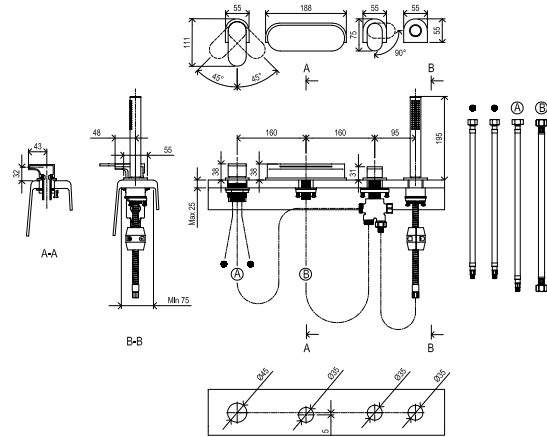

5

5-YEAR WARRANTY ON FAUCETS

SOFT MOVE

RAVAK CLEANER CHROME

CuZn

METAL DESIGN

CONCEPTS

Chrome

Order No.	Type	Design	Flow rate	Size of packaging (cm)	Gross weight (kg)	Price excl. VAT	Price incl. VAT
X070073	CR 025.00 Waterfall bathtub filler	chrome	16/11	45x28x12	4,5	-	-