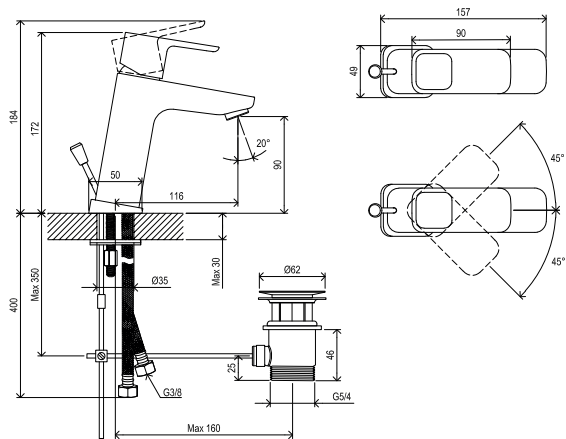

Order No.	Type	Design	Flow rate	Size of packaging (cm)	Gross weight (kg)	Price excl. VAT	Price incl. VAT
X070061	TD 013.00 Washbasin faucet with pop-up waste	chrome	5	28x18x7,5	2,0	-	-