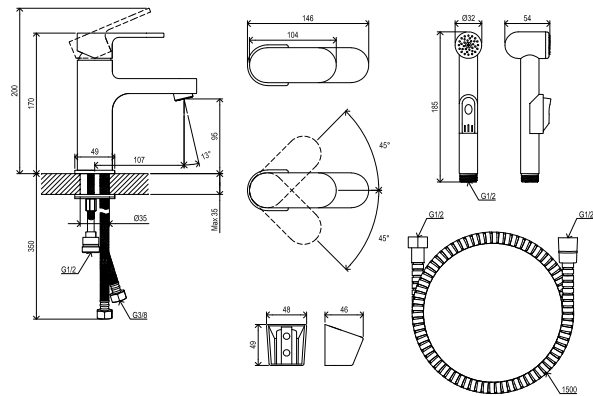

Order No.	Type	Design	Flow rate	Size of packaging (cm)	Gross weight (kg)	Price excl. VAT	Price incl. VAT
X070092	CR 112.00 Washbasin faucet with bidet shower without pop-up waste	chrome	7/6	32x20x10	2,4	-	-

Flow rate values: washbasin/hand shower.
Flow rate is stated in l/min at a pressure of 0.3 MPa. Products are as standard delivered within 14 days.