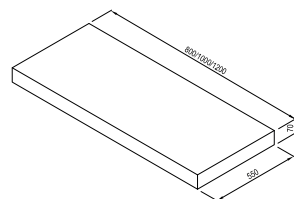

Order No.	Type	Dimensions (mm)	Size of packaging (cm)	Gross weight (kg)	Price excl. VAT	Price incl. VAT
X00000839	Countertop I 800 white	800x550x70	85x60x12	15,0	-	-
X00000840	Countertop I 1000 white	1000x550x70	105x60x12	17,5	-	-
X00000841	Countertop I 1200 white	1200x550x70	125x60x12	19,0	-	-
X00000842	Countertop I 800 oak	800x550x70	85x60x12	15,0	-	-
X00000843	Countertop I 1000 oak	1000x550x70	105x60x12	17,5	-	-
X00000844	Countertop I 1200 oak	1200x550x70	125x60x12	19,0	-	-
X00000845	Countertop I 800 walnut	800x550x70	85x60x12	15,0	-	-
X00000846	Countertop I 1000 walnut	1000x550x70	105x60x12	17,5	-	-
X00000847	Countertop I 1200 walnut	1200x550x70	125x60x12	19,0	-	-

Products are as standard delivered within 14 days.