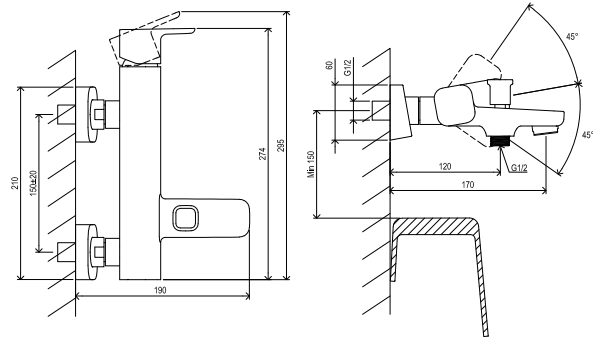

Order No.	Type	Design	Flow rate	Size of packaging (cm)	Gross weight (kg)	Price excl. VAT	Price incl. VAT
X070065	TD 022.00 Wall mounted bathtub faucet	chrome	19/21	30,5x19x9,5	2,9	-	-