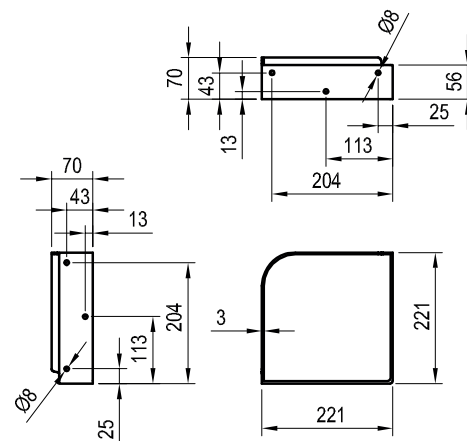

Order No.	Type	Dimensions (mm)	Size of packaging (cm)	Gross weight (kg)	Price excl. VAT	Price incl. VAT
X01784	Console Yard 280 C stainless	221x221x70	24x24x9	1,6	-	-
X01774	Console Yard 280 C white	221x221x70	24x24x9	1,6	-	-
X01779	Console Yard 280 C black	221x221x70	24x24x9	1,6	-	-