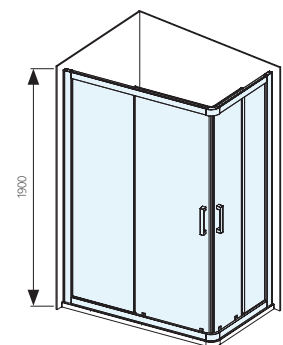

5-YEAR WARRANTY

GLASS THICKNESS

TILTING GLASS

CONCEPTS

EXTENSION PROFILE

L/R OPTION 180°

10° 10AP4

Design

BRIGHT ALU

SATIN

WHITE

Standard panelling

TRANSPARENT

Height
1900 mm

Order No.	Type	Frame	Panelling	Product dimensions (mm)	„V“ entrance (mm)	Size of packaging (cm)	Gross weight (kg)	Price excl. VAT	Price incl. VAT
OZVG70C00Z1	10AP4 - 120/90	bright alu	transparent	1180-1200 x 880-900	620	66x10x195	68,5	-	-
OZVG70I00Z1	10AP4 - 120/90	white	transparent	1180-1200 x 880-900	620	66x10x195	68,5	-	-
OZVG70U00Z1	10AP4 - 120/90	satın	transparent	1180-1200 x 880-900	620	66x10x195	68,5	-	-

Products are as standard delivered within 14 days.

Frames of all designs have chrome couplers. Extension profile can be used on the shorter side of 10AP4.

Extension profiles

Order No.	Type	Frame	Product dimensions (mm)	Size of packaging (cm)	Gross weight (kg)	Price excl. VAT	Price incl. VAT
E778801C1900B	BLNPS	bright alu	23x26x1900	2x3x191	0,4	-	-
E778801I1900B	BLNPS	white	23x26x1900	2x3x191	0,5	-	-
E778801U1900B	BLNPS	satın	23x26x1900	2x3x191	0,4	-	-