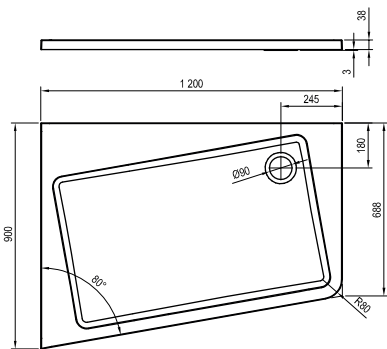

Asymetric Pro 10°

Order No.	Type	Size of packaging (cm)	Gross weight (kg)	Price excl. VAT	Price incl. VAT
XA25G70101L	Shower tray ASYMETRIC PRO 120x90L 10° white	94x6x125	52,2	-	-
XA25G70101P	Shower tray ASYMETRIC PRO 120x90 R 10° white	94x6x125	52,2	-	-
XA95G70101L	Panel ASYMETRIC PRO 120x90 SET L 10° white	122x92x11	1,4	-	-
XA95G70101P	Panel ASYMETRIC PRO 120x90 SET R 10° white	122x92x11	1,4	-	-
XB2J000000N	Base GALAXY PRO	15x8x8	0,6	-	-
A000000004	Universal mounting kit for shower trays	8x5x125	0,7	-	-

Material: cast mixture of dolomite and resin
Production process: casting