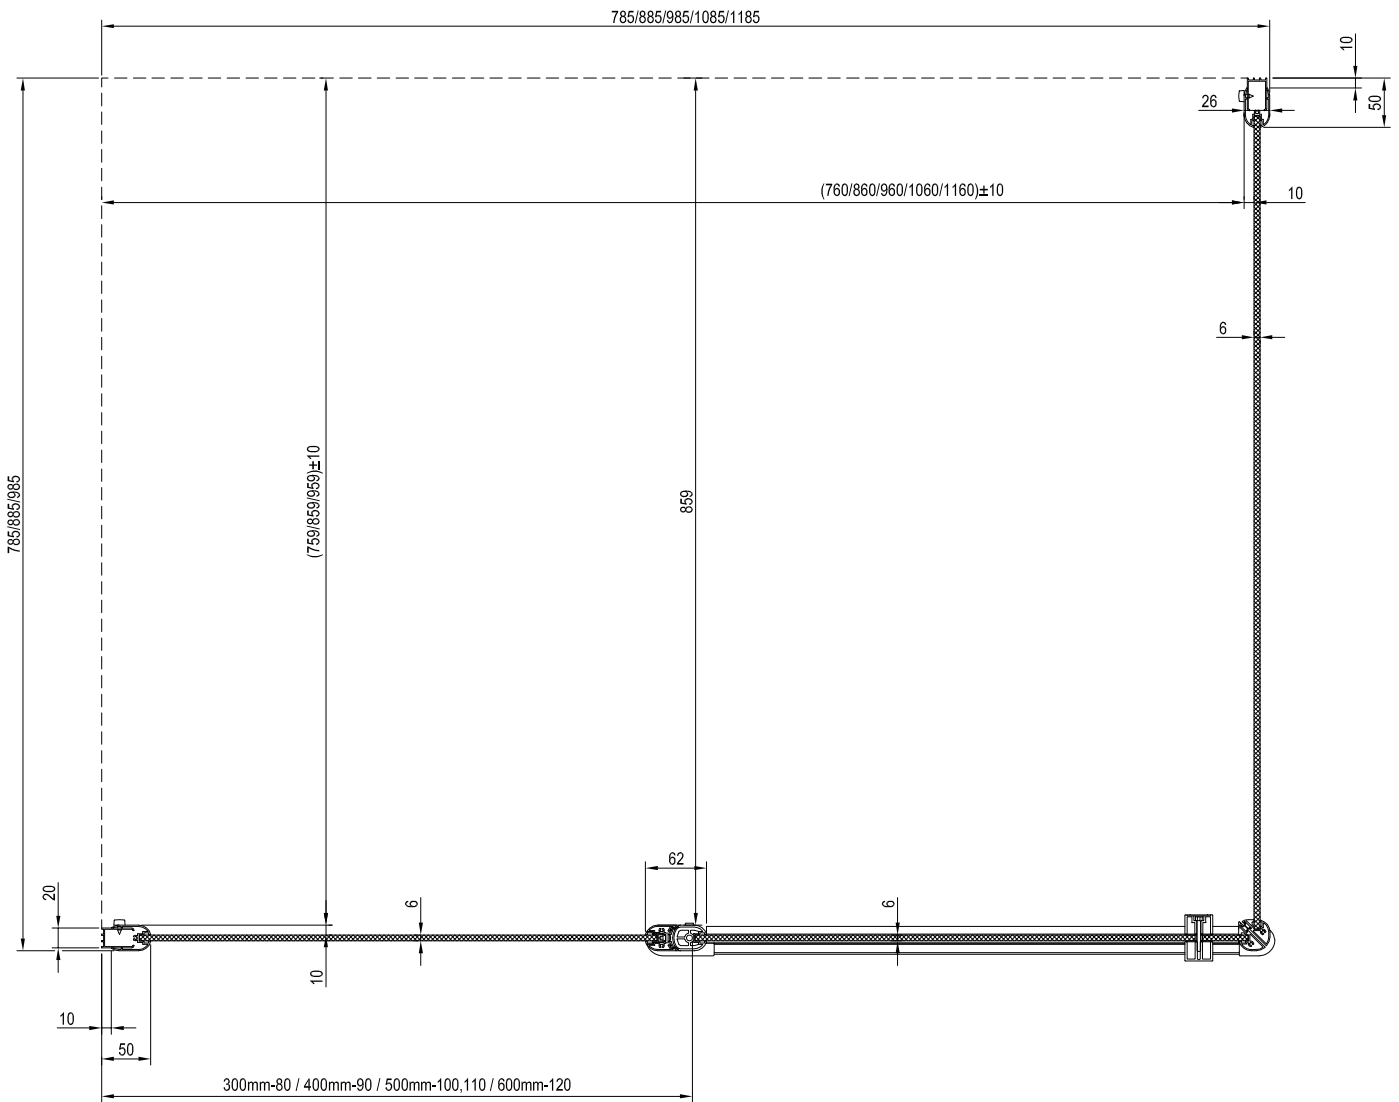

CRV2 + CPS Structural preparation

Type	Mounting onto a tray * Recommended shower tray size (mm)	Floor mounting ** Recommended size of inclined area (mm)
CRV2 - 80 + CPS - 80	800 x 800	760 x 760
CRV2 - 90 + CPS - 90	900 x 900	860 x 860
CRV2 - 100 + CPS - 100	1000 x 1000	960 x 960
CRV2 - 100 + CPS - 80	1000 x 800	960 x 760
CRV2 - 110 + CPS - 80	1100 x 800	1060 x 760
CRV2 - 120 + CPS - 80	1200 x 800	1160 x 760
CRV2 - 120 + CPS - 90	1200 x 900	1160 x 860
Other combinations	-	In accordance with technical drawings

* The values listed in the table assume the tray is mounted in accordance with the RAVAK assembly manual

** The values in the table apply to the inside edge of the glass.