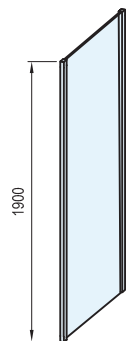

5

5-YEAR WARRANTY

6 mm

GLASS THICKNESS

GLASS PROTECTION ANTICALC

Blix BLPSZ

Design

BRIGHT ALU

Standard panelling

TRANSPARENT

Height
1900 mm

Order No.	Type	Frame	Panelling	Product dimensions (mm)	Size of packaging (cm)	Gross weight (kg)	Price excl. VAT	Price incl. VAT
X93H40C00Z1	BLPSZ - 80	bright alu	transparent	780-800	83x5x198	25,0	-	-
X93H70C00Z1	BLPSZ - 90	bright alu	transparent	880-900	93x5x198	27,0	-	-

Products are as standard delivered within 14 days.