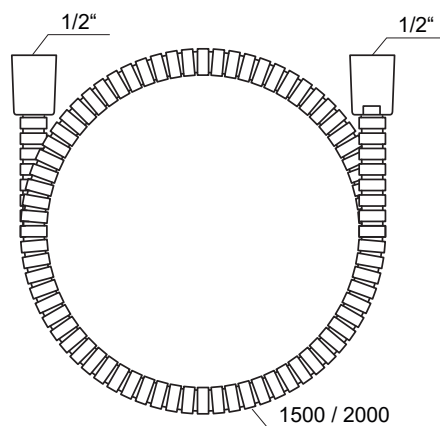

Order No.	Type	Design	Size of packaging (cm)	Gross weight (kg)	Price excl. VAT	Price incl. VAT
X07P006	911.00 Shower hose 150 cm, stainless, single lock	chrome	22x13x6,5	0,3	-	-