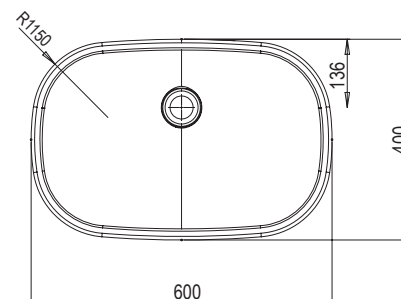

5

5-YEAR
WARRANTY

Ceramic

Order No.	Type	Dimensions (mm)	Size of packaging (cm)	Gross weight (kg)	Price excl. VAT	Price incl. VAT
XJX01160001	Washbasin Ceramic 600 O ceramic white	600x400x120	61x42x15	12,5	-	-
X01439	Washbasin waste plug fixed chrome	Ø 68x104-119	7,5x7,5x14,5	0,3	-	-
X01695	Washbasin waste plug fixed ceramic	Ø 67x99	7,5x7,5x14,5	0,3	-	-
X01762	Washbasin waste plug fixed black	Ø 68x104-119	7,5x7,5x14,5	0,4	-	-
X01371	Washbasin waste trap chrome	Ø 50x140-240x360	15x7x36	0,8	-	-
X01747	Washbasin waste trap black	Ø 50x140-240x360	15x7x36	0,9	-	-
X01612	Washbasin waste trap furniture	Ø 70x170-240x210-510	20x9x40	0,3	-	-