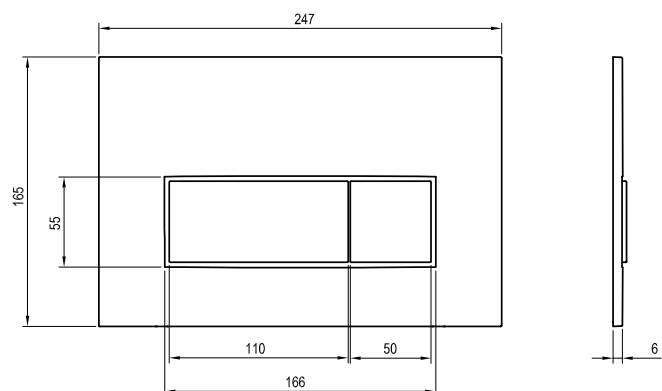

Order No.	Type	Dimensions (mm)	Size of packaging (cm)	Gross weight (kg)	Price excl. VAT	Price incl. VAT
X01744	WC flush plate Uni Slim black	247x165x6	25x17x4	0,4	-	-

Products are as standard delivered within 14 days.
10-year warranty on toilet bowls; 3-year warranty on toilet seats; 3-year warranty on flush plates; 10-year warranty on fixed parts of mounting flushing modules; 3-year warranty on replaceable parts of mounting flushing modules.