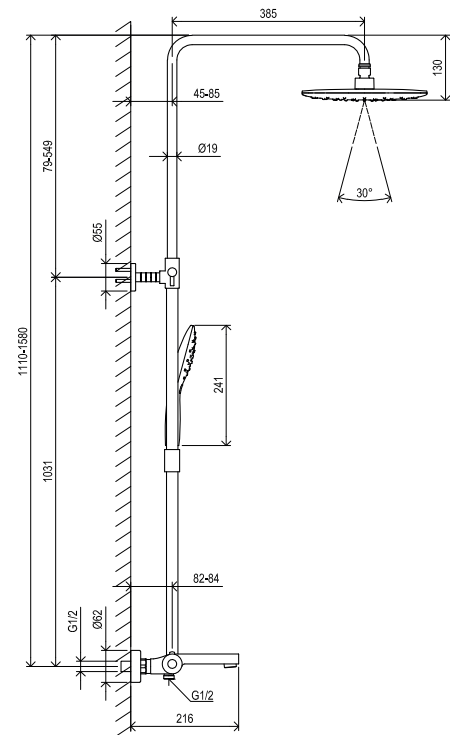

5

5-YEAR
WARRANTY
ON FAUCETS

38°

CONSTANT
TEMPERATURE

FAST
REACTION

100°

SCALD
PROTECTION

CuZn

METAL
DESIGN

Thermo and dual systems

Order No.	Type	Design	Flow rate	Size of packaging (cm)	Gross weight (kg)	Price excl. VAT	Price incl. VAT
X070098	TE 092.00 Bath shower column Termo 300 with thermostatic faucet and shower set	chrome/white	17/12/10	104x45x9,5	7,4	-	-
X070163	TE 092.01 Bath shower column Termo 300 with thermostatic faucet and shower set - chrome	chrome	17/12/10	104x45x9,5	7,4	-	-