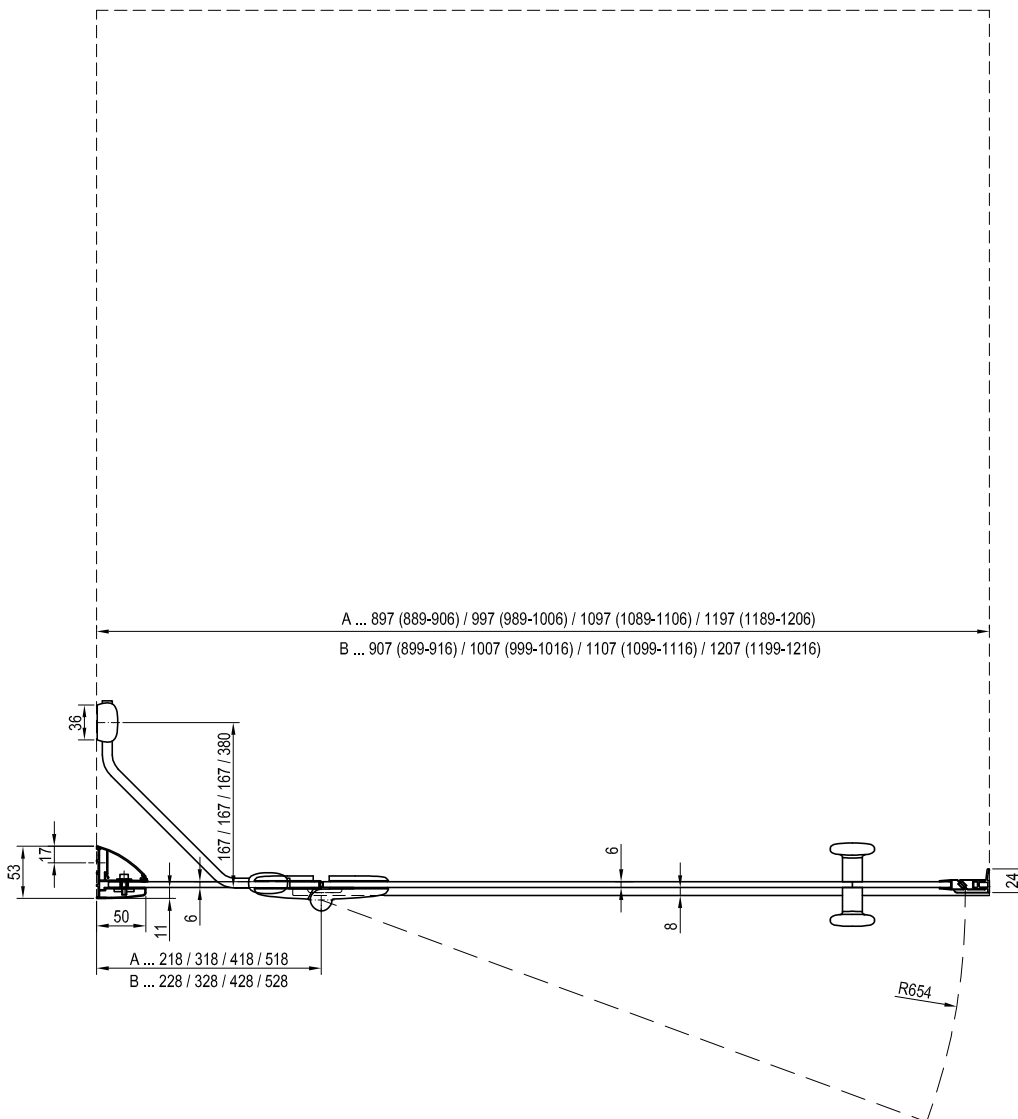

SMSD2 Structural preparation