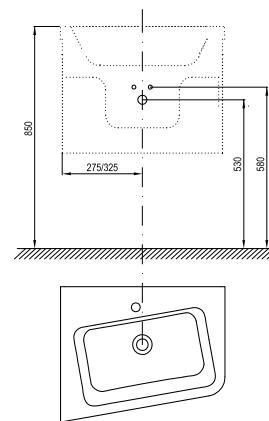

Order No.	Type	Dimensions (mm)	Size of packaging (cm)	Gross weight (kg)	Price excl. VAT	Price incl. VAT
X000000739	SD 10° 550 L white	550x485x450	59x52x49	19,0	-	-
X000000741	SD 10° 550 L dark walnut	550x485x450	59x52x49	19,0	-	-
X000000742	SD 10° 550 R white	550x485x450	59x52x49	19,0	-	-
X000000744	SD 10° 550 R dark walnut	550x485x450	59x52x49	19,0	-	-
X000000745	SD 10° 650 L white	650x535x450	69x57x49	22,0	-	-
X000000747	SD 10° 650 L dark walnut	650x535x450	69x57x49	22,0	-	-
X000000748	SD 10° 650 R white	650x535x450	69x57x49	22,0	-	-
X000000750	SD 10° 650 R dark walnut	650x535x450	69x57x49	22,0	-	-

Products are as standard delivered within 14 days.