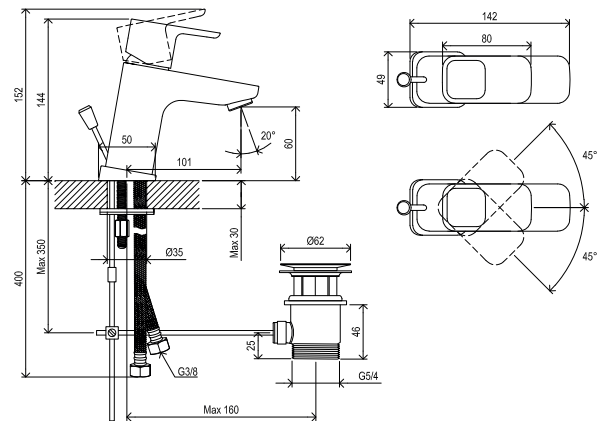

Order No.	Type	Design	Flow rate	Size of packaging (cm)	Gross weight (kg)	Price excl. VAT	Price incl. VAT
X070063	TD 011.00 Washbasin faucet with pop-up waste	chrome	5	28x18x7,5	1,9	-	-