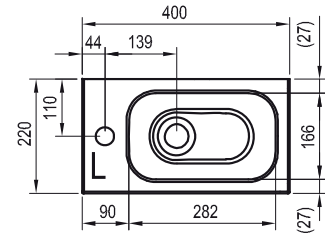

5

5-YEAR
WARRANTY

CONCEPTS

Chrome

Order No.	Type	Dimensions (mm)	Size of packaging (cm)	Gross weight (kg)	Price excl. VAT	Price incl. VAT
XJGL1100000	Small washbasin Chrome L white with holes	400x220x120	63x19x19	5,6	-	-
XJGP1100000	Small washbasin Chrome R white with holes	400x220x120	63x19x19	5,6	-	-
X01437	Washbasin waste plug Click-Clack low chrome	Ø 62x77-92	7x7x11	0,3	-	-
X01373	Washbasin waste plug Click-Clack	Ø 62x104-119	7,5x7,5x14,5	0,4	-	-
X01748	Washbasin waste plug Click-Clack black	Ø 62x104-119	7,5x7,5x14,5	0,4	-	-
X01612	Washbasin waste trap furniture	Ø 70x170-240x210-510	20x9x40	0,3	-	-
X01371	Washbasin waste trap chrome	Ø 50x140-240x360	15x7x36	0,8	-	-
X01747	Washbasin waste trap black	Ø 50x140-240x360	15x7x36	0,9	-	-