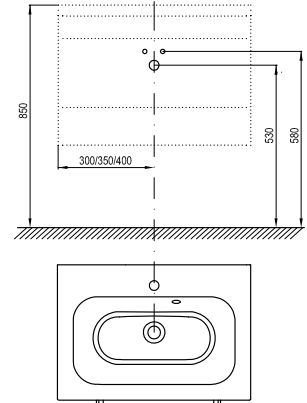

5

5-YEAR
WARRANTY

ANTI-
MOISTURE
FINISH

CONCEPTS

Body design

White gloss

Laminate
Capuccino

Door design

White gloss

Chrome

Order No.	Type	Dimensions (mm)	Size of packaging (cm)	Gross weight (kg)	Price excl. VAT	Price incl. VAT
X00000918	SD Chrome II 600 white/white	600x490x500	64x53x54	23,0	-	-
X00000919	SD Chrome II 600 cappuccino/white	600x490x500	64x53x54	23,0	-	-
X00000920	SD Chrome II 700 white/white	700x490x500	74x53x54	25,5	-	-
X00000921	SD Chrome II 700 cappuccino/white	700x490x500	74x53x54	25,5	-	-
X00000922	SD Chrome II 800 white/white	800x490x500	84x53x54	27,5	-	-
X00000923	SD Chrome II 800 capuccino/white	800x490x500	84x53x54	27,5	-	-