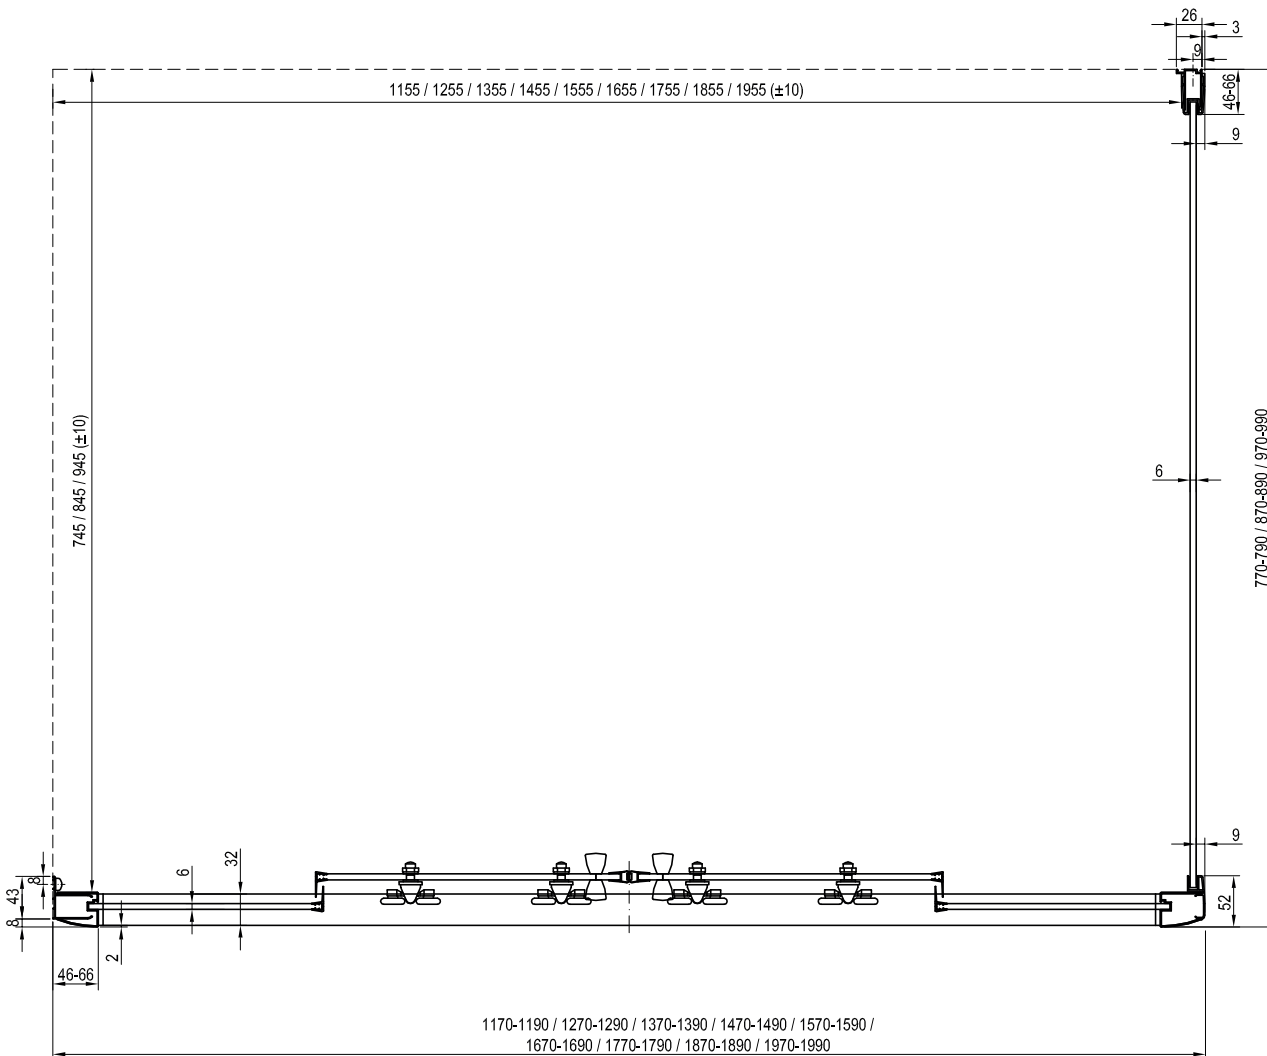

BLDP4 + BLPS Structural preparation

Type	Mounting onto a tray * Recommended shower tray size (mm)	Floor mounting ** Recommended size of inclined area (mm)
BLDP4 120 + BLPS - 80	1200 x 800	1155 x 745
BLDP4 120 + BLPS - 90	1200 x 900	1155 x 845
Other combinations	-	In accordance with technical drawings

* The values listed in the table assume the tray is mounted in accordance with the RAVAK assembly manual

** The values in the table apply to the inside edge of the glass.