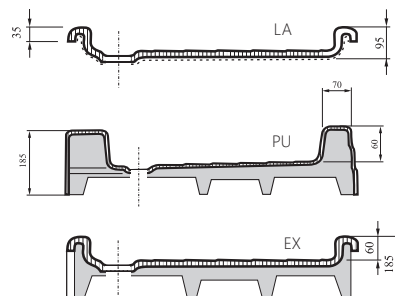

Material: Acrylic (PMMA + ABS sandwich), Antibac® finish
 Reinforcement: type LA – fibreglass; type EX, PU – polyurethane foam with glass fibres

ANETA LA

ANETA EX

ANETA PU

Sabina

 Deep seating shower tray

Depth of 27 cm brings together the advantages of both a bathtub and an enclosure