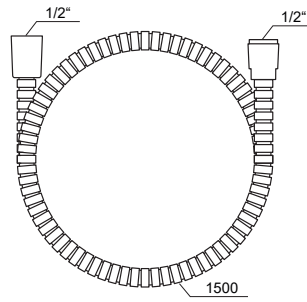

Order No.	Type	Design	Flow rate	Size of packaging (cm)	Gross weight (kg)	Price excl. VAT	Price incl. VAT
X07P177	902.00 Shower set - hand shower Flat M, shower bar 63 cm, hose 150 cm	chrome	13/14/14	70x20x8	1,3	-	-