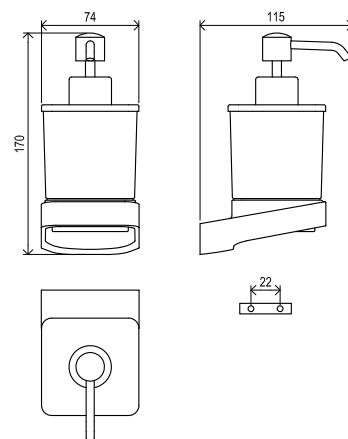

Order No.	Type	Design	Size of packaging (cm)	Gross weight (kg)	Price excl. VAT	Price incl. VAT
X07P323	TD 231.00 Soap dispenser holder (glass)	chrome	19x15x8	1,0	-	-
X07P559	TD 231.20 Soap dispenser holder (glass), black	black	19x15x8	1,0	-	-