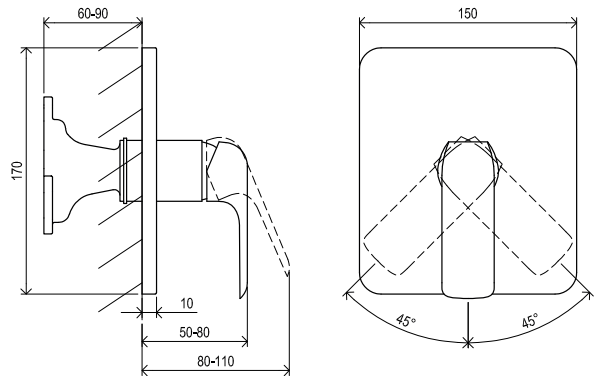

Order No.	Type	Design	Flow rate	Size of packaging (cm)	Gross weight (kg)	Price excl. VAT	Price incl. VAT
X070124	FL 066.00 Concealed faucet without diverter for R-box	chrome	25	21,5x18,5x10	1,6	-	-
X070139	RB 072.50 R-box Vari	-		17,5x17,5x12,5	1,8	-	-

Flow rate values: FL 065 top/bottom outlet.
Flow rate is stated in l/min at a pressure of 0.3 MPa. Products are as standard delivered within 14 days.