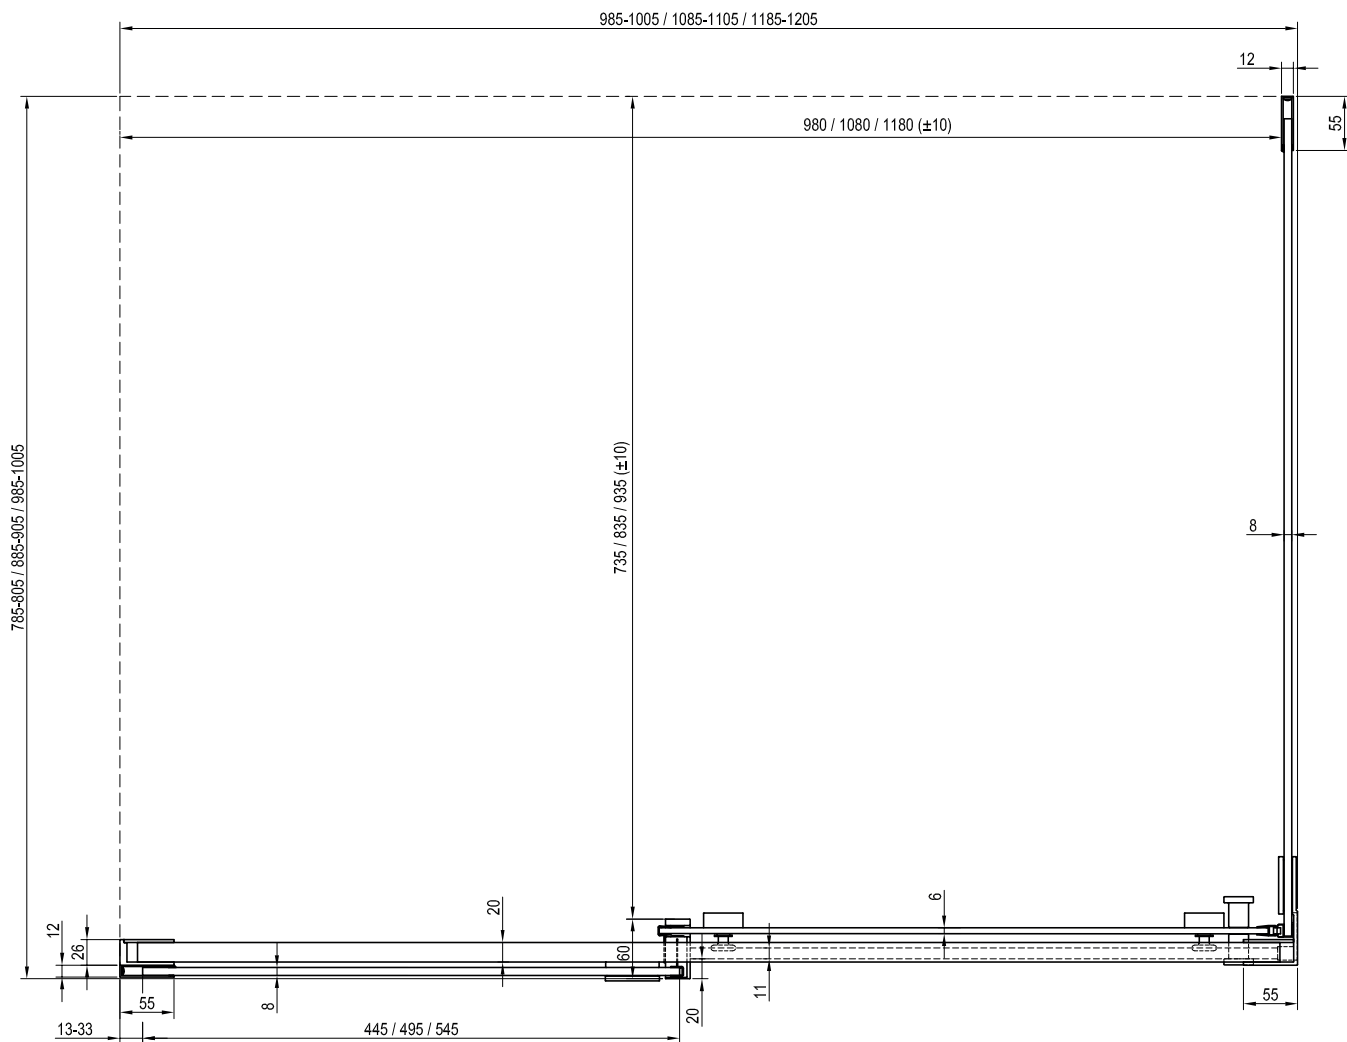

MSDPS Structural preparation

Type	Mounting onto a tray * Recommended shower tray size (mm)	Floor mounting ** Recommended size of inclined area (mm)
MSDPS - 100/80 L/R	1000 x 800	980 x 735
MSDPS - 100/100 L/R	1000 x 1000	980 x 935
MSDPS - 110/80 L/R	1100 x 800	1080 x 735
MSDPS - 120/80 L/R	1200 x 800	1180 x 735
MSDPS - 120/90 L/R	1200 x 900	1180 x 835

* The values listed in the table assume the tray is mounted in accordance with the RAVAK assembly manual

** The values in the table apply to the inside edge of the glass.