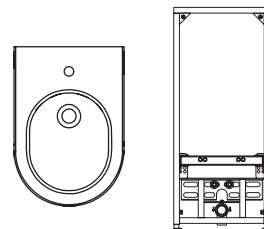

Uni Chrome bidet accessories > 490