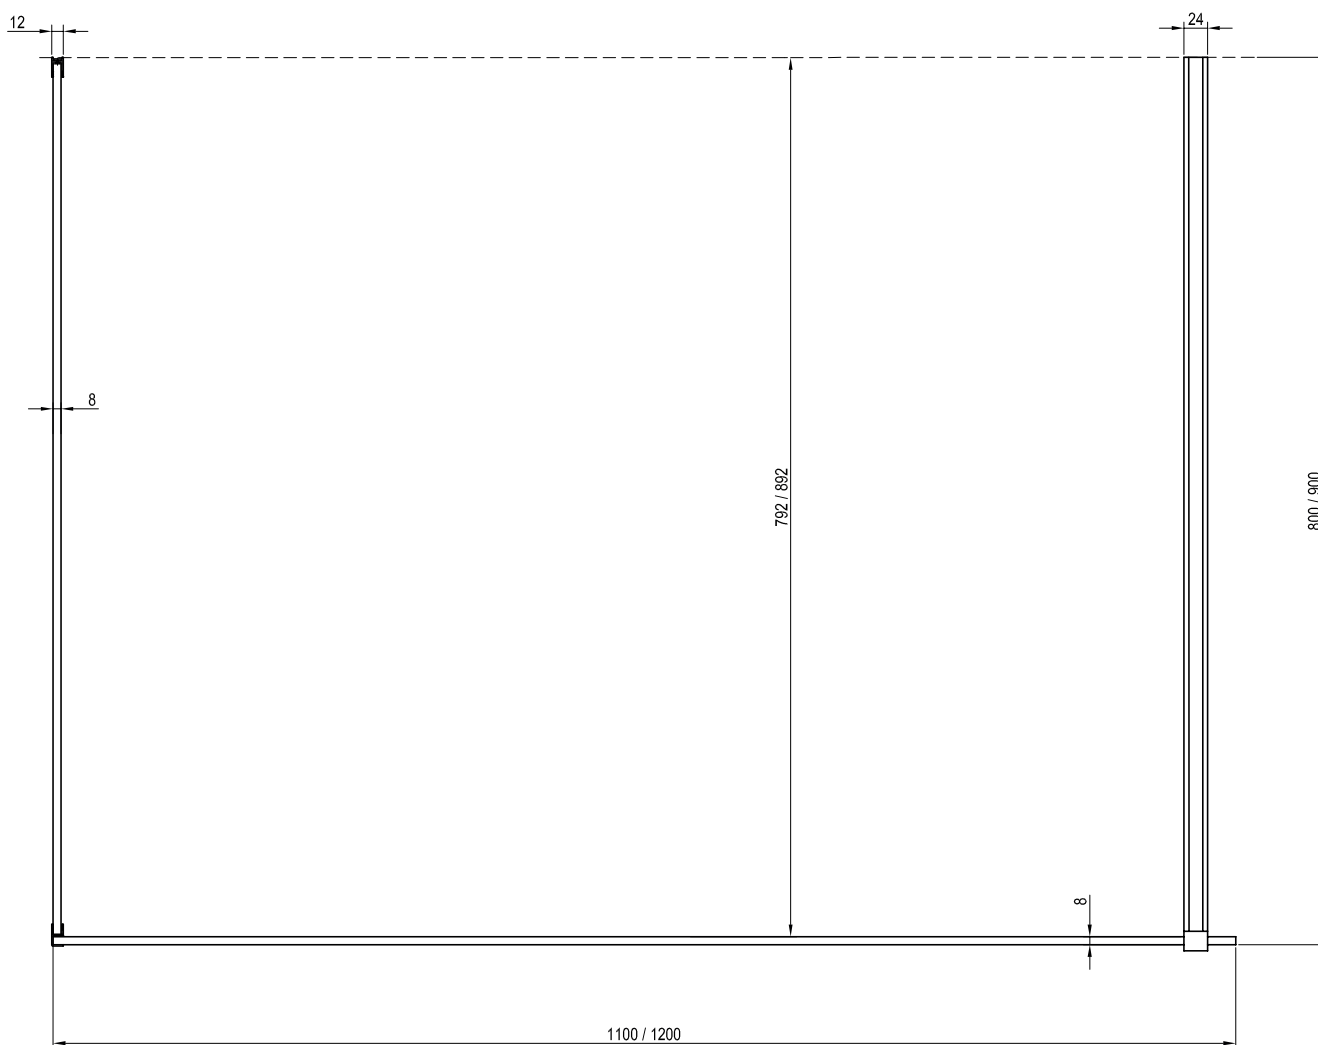

Walk-In Corner

Structural preparation

Type	Mounting onto a tray * Recommended shower tray size (mm)	Floor mounting ** Recommended size of inclined area (mm)
Walk In Corner - 110/80	1100 x 800	1092 x 792
Walk In Corner - 120/80	1200 x 800	1192 x 792
Walk In Corner - 120/90	1200 x 900	1192 x 892

* The values listed in the table assume the tray is mounted in accordance with the RAVAK assembly manual

** The values in the table apply to the inside edge of the glass.