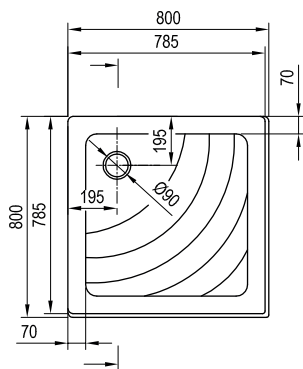

Products are as standard delivered within 14 days.