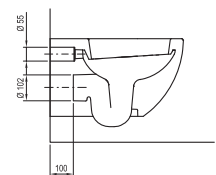

Order No.	Type	Dimensions (mm)	Size of packaging (cm)	Gross weight (kg)	Price excl. VAT	Price incl. VAT
X01516	WC Uni Chrome white	360x510x350	40x40x53	25,0	-	-

Products are as standard delivered within 14 days.

10-year warranty on toilet bowls; 3-year warranty on toilet seats; 3-year warranty on flush plates; 10-year warranty on fixed parts of mounting flushing modules; 3-year warranty on replaceable parts of mounting flushing modules.