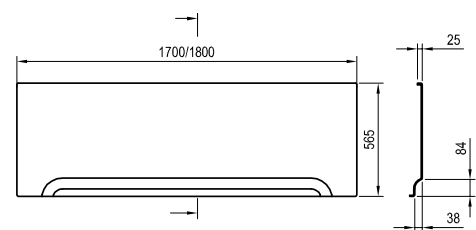

170 / 180 cm
75 / 80 cm

Warranty: 10 years – The warranty is contingent on the buyer using original RAVAK supports (legs) intended for the given type of bathtub in accordance with the assembly manual. Products are as standard delivered within 14 days.