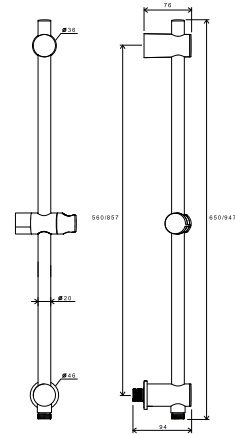

Order No.	Type	Design	Size of packaging (cm)	Gross weight (kg)	Price excl. VAT	Price incl. VAT
X07P342	975.00 Shower bar with sliding shower holder and outlet 60 cm	chrome	61x13x5,5	1,0	-	-
X07P366	975.01 Shower bar with sliding shower holder and outlet 90 cm	chrome	90,5x13x5,5	1,2	-	-