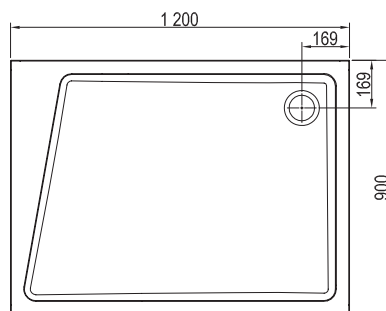

Galaxy Pro 10°

Gigant Pro 10°

Order No.	Type	Size of packaging (cm)	Gross weight (kg)	Price excl. VAT	Price incl. VAT
XA05A40101L	Shower tray GIGANT PRO 100x80 L 10° white	84x6x105	38,5	-	-
XA05A40101P	Shower tray GIGANT PRO 100x80 R 10° white	84x6x105	40,0	-	-
XA05G70101L	Shower tray GIGANT PRO 120x90 L 10° white	94x6x125	50,0	-	-
XA05G70101P	Shower tray GIGANT PRO 120x90 R 10° white	94x6x125	56,0	-	-
XA83AL01010	Panel GIGANT PRO 100x80 SET L white	4x64x11	1,2	-	-
XA83AP01010	Panel GIGANT PRO 100x80 SET R white	4x64x11	1,2	-	-
XA83GL71010	Panel GIGANT PRO 120x90 SET L white	4x75x11	1,4	-	-
XA83GP71010	Panel GIGANT PRO 120x90 SET R white	4x75x11	1,4	-	-
XB2J000000N	Base GALAXY PRO	15x8x8	0,6	-	-
A000000004	Universal mounting kit for shower trays	8x5x125	0,7	-	-

Material: cast mixture of dolomite and resin
Production process: casting