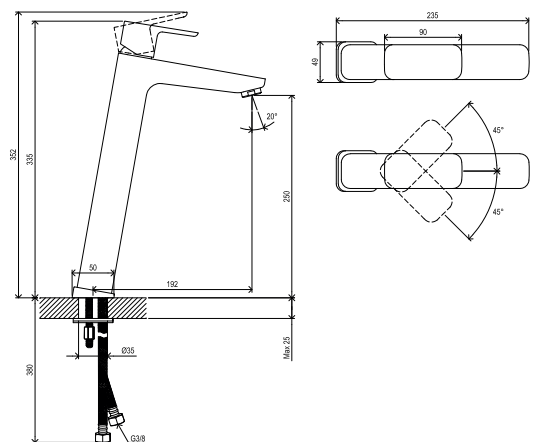

Order No.	Type	Design	Flow rate	Size of packaging (cm)	Gross weight (kg)	Price excl. VAT	Price incl. VAT
X070130	TD F 015.00 Washbasin faucet without pop-up waste	chrome	5	37x22x7,5	2,6	-	-
X070151	TD F 015.20 Washbasin faucet without pop-up waste, black	black	5	37x22x7,5	2,6	-	-

Flow rate is stated in l/min at a pressure of 0.3 MPa. Products are as standard delivered within 14 days. Warranty for faucets in black design is 3 years.