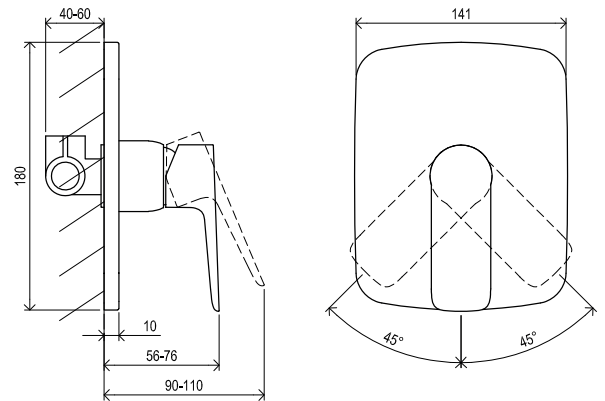

EASYSWITCH

Order No.	Type	Design	Flow rate	Size of packaging (cm)	Gross weight (kg)	Price excl. VAT	Price incl. VAT
X070086	CL 061.00 Concealed faucet with diverter	chrome	22/23	21,5x18,5x10	1,7	-	-

Order No.	Type	Design	Flow rate	Size of packaging (cm)	Gross weight (kg)	Price excl. VAT	Price incl. VAT
X070087	CL 062.00 Concealed faucet without diverter	chrome	24	21,5x18,5x10	1,3	-	-