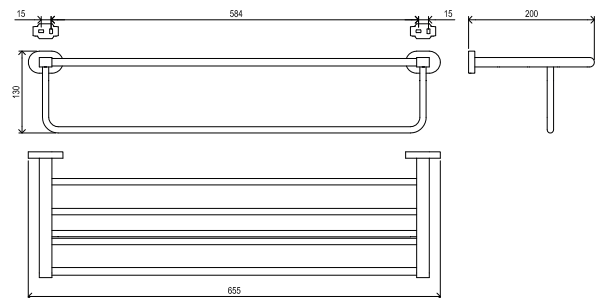

Order No.	Type	Design	Size of packaging (cm)	Gross weight (kg)	Price excl. VAT	Price incl. VAT
X07P319	CR 340.00 Swivel towel holder with 2 bars	chrome	7x7x45	0,4	-	-