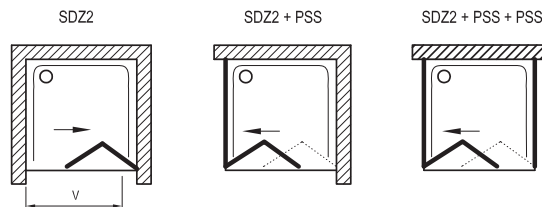

Supernova SDZ2

Design

Standard panelling

Atypical panelling

Height
1950 mm

Order No.	Type	Frame	Panelling	Product dimensions (mm)	Product dimensions in mm - installation with PSS 80	Product dimensions in mm - installation with PSS 80+PPS 80	"V" entrance (mm)	Size of packaging (cm)	Gross weight (kg)	Price excl. VAT	Price incl. VAT
01V1010211	SDZ2 - 70	white	pearl	670-710	670-705	670-700	492	69x6x199	11,6	-	-
01V1010221	SDZ2 - 70	white	transparent	670-710	670-705	670-700	492	69x6x199	17,3	-	-
01V101022G	SDZ2 - 70	white	grape	670-710	670-705	670-700	492	69x6x199	16,7	-	-

Products are as standard delivered within 14 days.

Extension and connecting profiles

Order No.	Type	Frame	Product dimensions (mm)	Size of packaging (cm)	Gross weight (kg)	Price excl. VAT	Price incl. VAT
E7788011195021	NPS 195	white	23x26x1950	2x3x195	0,4	-	-
E119500021	Aluminium profile T 195 white	white	68x60x1950	7x7x199	1,9	-	-