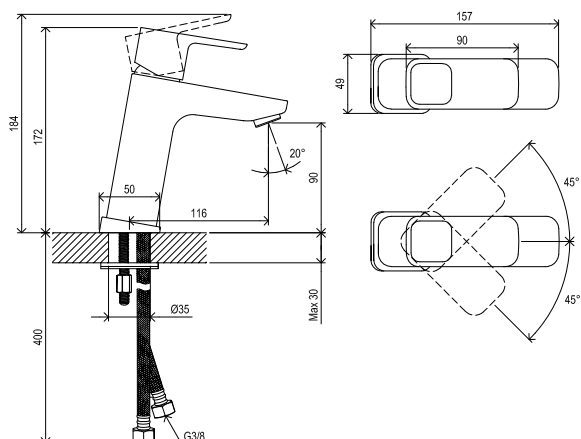

Order No.	Type	Design	Flow rate	Size of packaging (cm)	Gross weight (kg)	Price excl. VAT	Price incl. VAT
X070062	TD 014.00 Washbasin faucet without pop-up waste	chrome	5	28x18x7,5	1,7	-	-