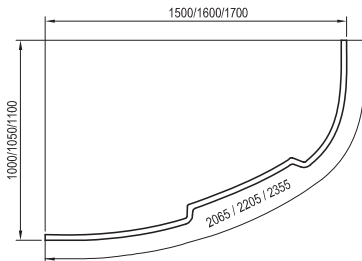

100 / 105 / 110 cm
75 / 80 cm

Warranty: 10 years – The warranty is contingent on the buyer using original RAVAK supports (legs) intended for the given type of bathtub in accordance with the assembly manual. Products are as standard delivered within 14 days.