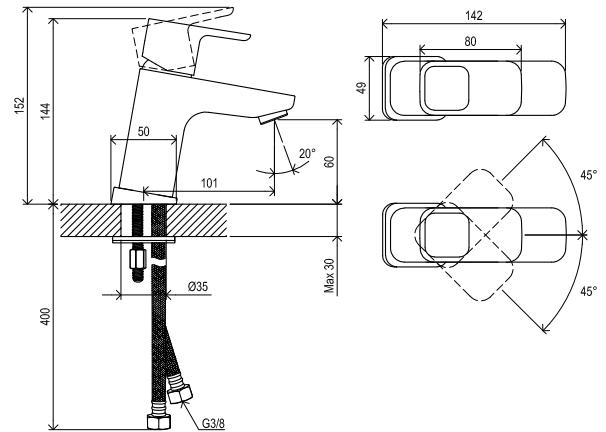

Order No.	Type	Design	Flow rate	Size of packaging (cm)	Gross weight (kg)	Price excl. VAT	Price incl. VAT
X070064	TD 012.00 Washbasin faucet without pop-up waste	chrome	5	28x18x7,5	1,5	-	-