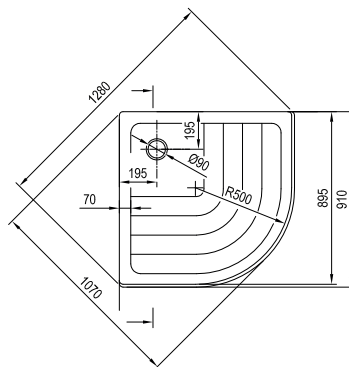

Ronda

Order No.	Type	Size of packaging (cm)	Gross weight (kg)	Price excl. VAT	Price incl. VAT
A214001220	Shower tray RONDA-80 LA-R white	81x4x81	8,8	-	-
A204001320	Shower tray RONDA-80 EX-R white	81x19x81	5,2	-	-
A204001120	Shower tray RONDA-80 PU-R white	81x19x81	6,9	-	-
A217001220	Shower tray RONDA-90 LA-R white	91x4x91	11,0	-	-
A207001320	Shower tray RONDA-90 EX-R white	91x19x91	7,1	-	-
A207001120	Shower tray RONDA-90 PU-R white	91x19x91	8,4	-	-
B2F0000001	Universal base 600 for shower tray LA-80	60x11x5	2,6	-	-
B2F0000002	Universal base 650 for shower tray LA-90	65x11x5	2,7	-	-
A000000004	Universal mounting kit for shower trays	8x5x125	0,7	-	-

Material: Acrylic (PMMA + ABS sandwich), Antibac® finish
Reinforcement: type LA – fibreglass; type EX, PU – polyurethane foam with glass fibres