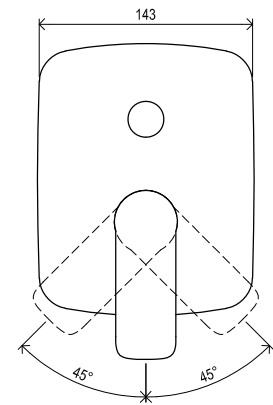

Order No.	Type	Design	Flow rate	Size of packaging (cm)	Gross weight (kg)	Price excl. VAT	Price incl. VAT
X070088	CL 065.00 Concealed faucet with diverter for R-box	chrome	20/20	21,5x18,5x10	1,8	-	-
X070052	RB 070.50 R-box for 065.00, 066.00	-		16x12x12	1,2	-	-