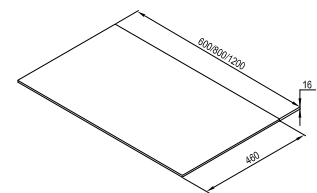

Order No.	Type	Dimensions (mm)	Size of packaging (cm)	Gross weight (kg)	Price excl. VAT	Price incl. VAT
X000001379	Countertop Comfort 600 white	600x465x16	64,5x5,3x51	4,7	-	-
X000001380	Countertop Comfort 800 white	800x465x16	84,5x5,3x51	6,4	-	-
X000001381	Countertop Comfort 1200 white	1200x465x16	124,5x5,3x51	9,2	-	-
X000001375	Countertop console Balance/Comfort 120	200x360x110	37,5x5x13,5	3,0	-	-
X000001384	Towel holder Comfort white	5x100x455	47x8,5x15	2,0	-	-

Products are as standard delivered within 14 days.