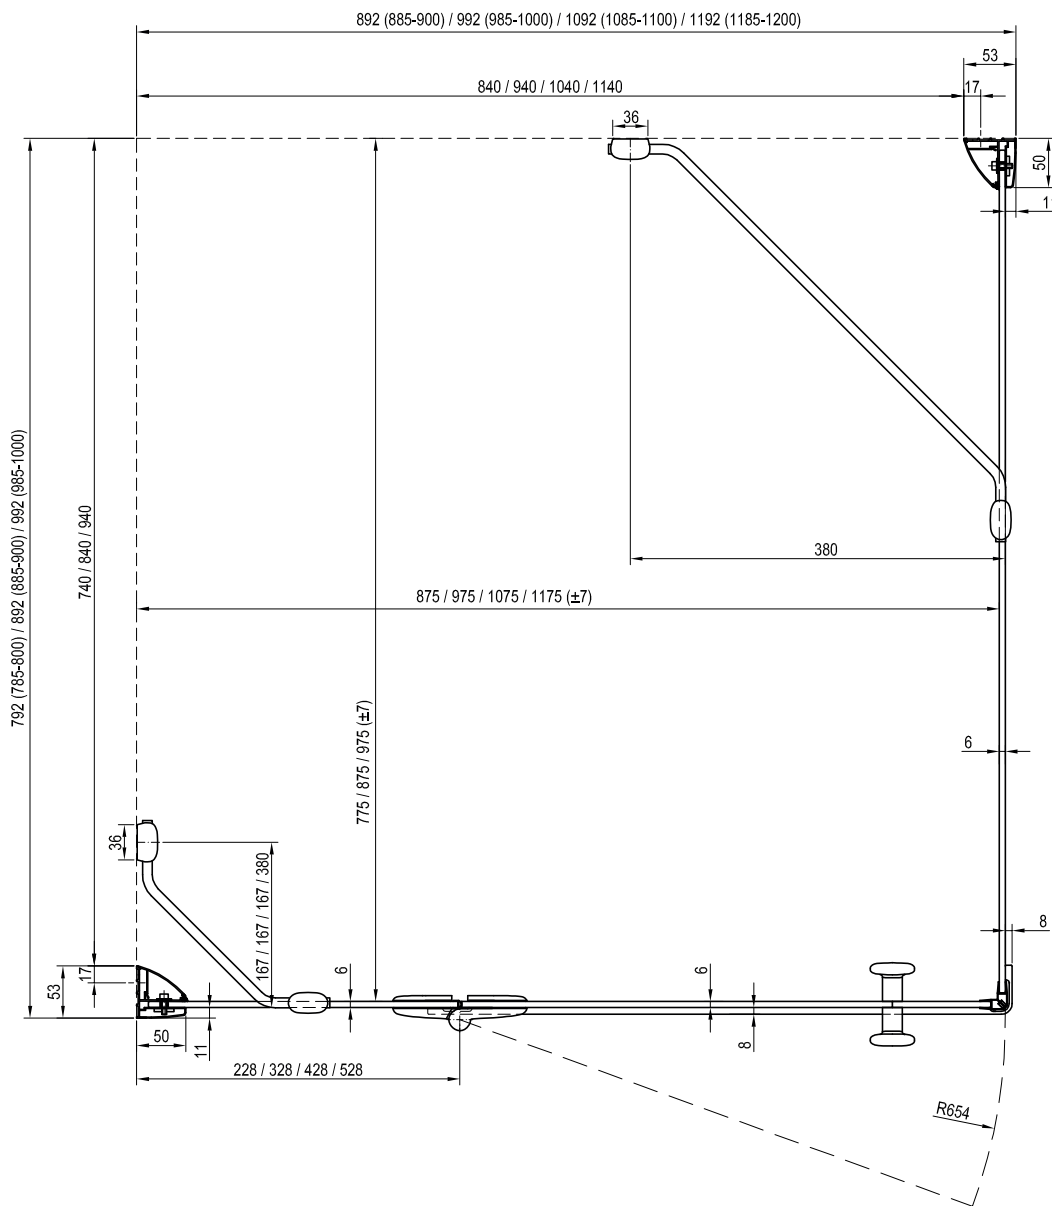

SMSD2 + SMPS Structural preparation

Type	Mounting onto a tray* Recommended shower tray size (mm)	Floor mounting** Recommended size of inclined area (mm)
SMSD2 - 90 B-L/R + SMPS - 90 L/R	900 x 900	840 x 840
SMSD2 - 100 B-L/R + SMPS - 80 L/R	1000 x 800	940 x 740
SMSD2 - 100 B-L/R + SMPS - 100 L/R	1000 x 1000	940 x 940
SMSD2 - 110 B-L/R + SMPS - 80 L/R	1100 x 800	1040 x 740
SMSD2 - 120 B-L/R + SMPS - 80 L/R	1200 x 800	1140 x 740
SMSD2 - 120 B-L/R + SMPS - 90 L/R	1200 x 900	1140 x 840

* The values listed in the table assume the tray is mounted in accordance with the RAVAK assembly manual

** The values in the table apply to the inside edge of the glass.