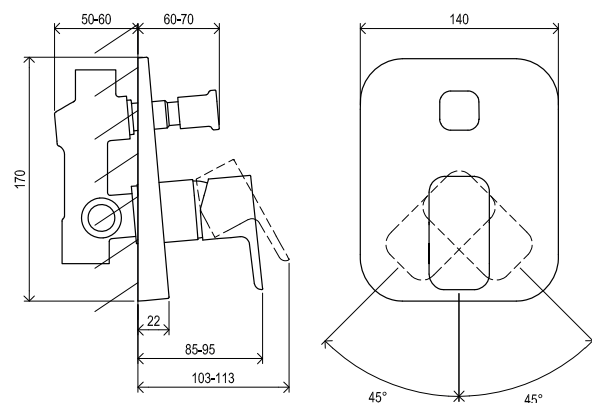

Order No.	Type	Design	Flow rate	Size of packaging (cm)	Gross weight (kg)	Price excl. VAT	Price incl. VAT
X070134	TD F 061.00 Concealed faucet with diverter	chrome	22/21	21,5x18,5x10	1,7	-	-
X070156	TD F 061.20 Concealed faucet with diverter, black	black	22/21	21,5x18,5x10	1,7	-	-