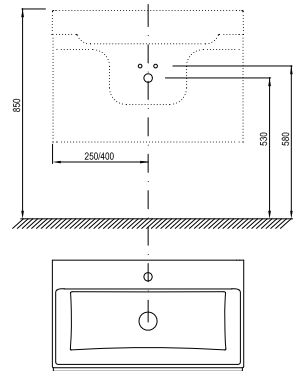

Order No.	Type	Dimensions (mm)	Size of packaging (cm)	Gross weight (kg)	Price excl. VAT	Price incl. VAT
X000001051	SD Natural 500 white	500x450x450	56x51x51	30,0	-	-
X000001052	SD Natural 800 white	800x450x450	86x51x51	37,0	-	-