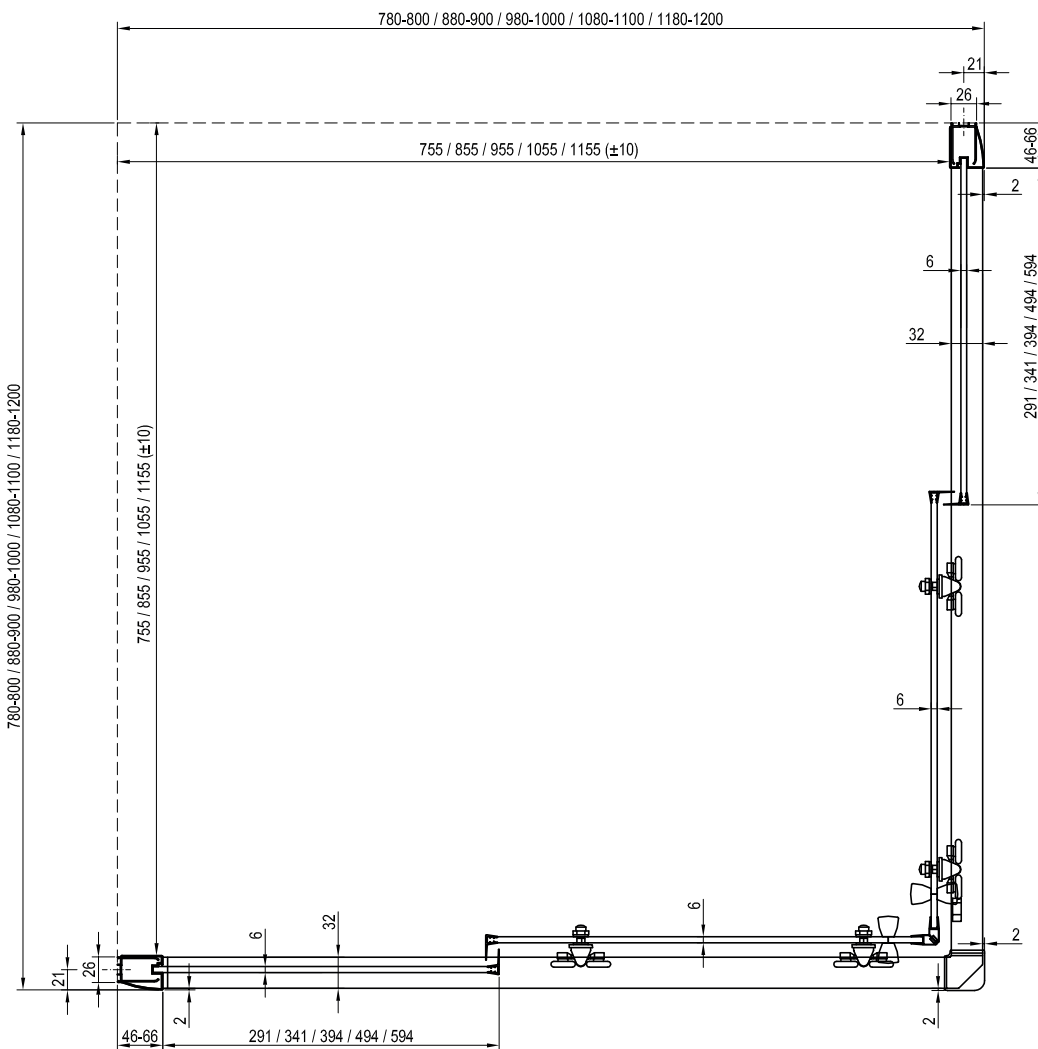

BLRV2 Structural preparation

Type	Mounting onto a tray * Recommended shower tray size (mm)	Floor mounting ** Recommended size of inclined area (mm)
BLRV2 - 80	800 x 800	755 x 755
BLRV2 - 90	900 x 900	855 x 855

* The values listed in the table assume the tray is mounted in accordance with the RAVAK assembly manual

** The values in the table apply to the inside edge of the glass.