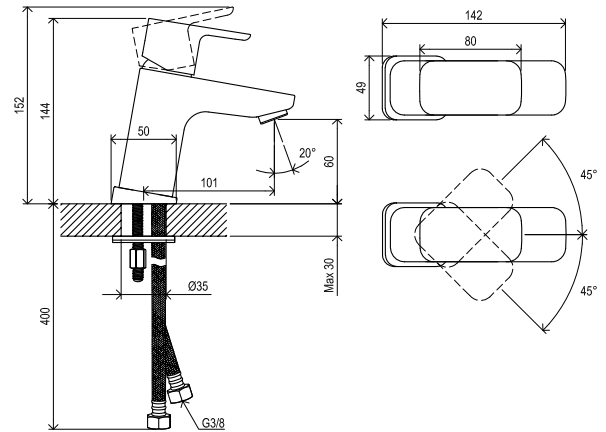

5-YEAR WARRANTY

3-YEAR WARRANTY

SOFT MOVE

METAL DESIGN

CONCEPTS

10° Free

Order No.	Type	Design	Flow rate	Size of packaging (cm)	Gross weight (kg)	Price excl. VAT	Price incl. VAT
X070127	TD F 012.00 Washbasin faucet without pop-up waste	chrome	5	28x18x7,5	1,5	-	-
X070148	TD F 012.20 Washbasin faucet without pop-up waste, black	black	5	28x18x7,5	1,5	-	-