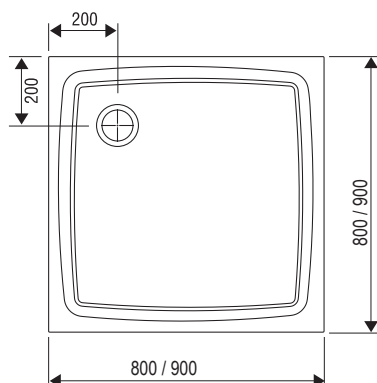

Perseus Pro Flat

Order No.	Type	Size of packaging (cm)	Gross weight (kg)	Price excl. VAT	Price incl. VAT
XA034411010	Shower tray PERSEUS PRO-80 Flat white	85x6x85	24,3	-	-
XA037711010	Shower tray PERSEUS PRO-90 Flat white	95x6x95	35,9	-	-
XA834001010	Panel PERSEUS PRO-80 SET white	4x39x11	1,1	-	-
XA837001010	Panel PERSEUS PRO-90 SET white	4x44x11	1,2	-	-
XB2J000000N	Base GALAXY PRO	15x8x8	0,6	-	-
A000000004	Universal mounting kit for shower trays	8x5x125	0,7	-	-

Material: cast mixture of dolomite and resin
Production process: casting