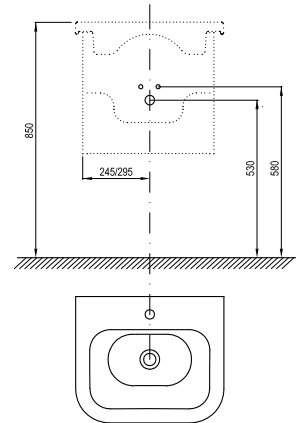

Order No.	Type	Dimensions (mm)	Size of packaging (cm)	Gross weight (kg)	Price excl. VAT	Price incl. VAT
X000001289	SD Chrome II 550 white	550x420x445	54x47x50	21,5	-	-
X000001291	SD Chrome II 650 white	650x420x545	64x47x60	25,5	-	-