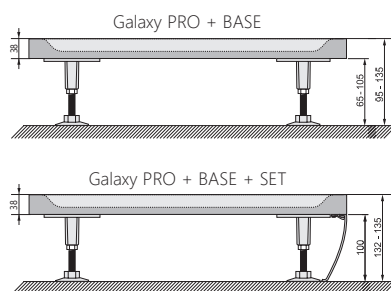

Perseus Pro Chrome

Order No.	Type	Size of packaging (cm)	Gross weight (kg)	Price excl. VAT	Price incl. VAT
XA044401010	Shower tray PERSEUS PRO-80 CHROME white	84x6x84	28,5	-	-
XA047701010	Shower tray PERSEUS PRO-90 CHROME white	95x6x95	36,0	-	-
XA04AA01010	Shower tray PERSEUS PRO-100 CHROME white	105x6x105	46,9	-	-
XA834001010	Panel PERSEUS PRO-80 SET white	4x39x11	1,1	-	-
XA837001010	Panel PERSEUS PRO-90 SET white	4x44x11	1,2	-	-
XA83A001010	Panel PERSEUS PRO-100 SET white	4x50x11	1,4	-	-
XB2J000000N	Base GALAXY PRO	15x8x8	0,6	-	-
A000000004	Universal mounting kit for shower trays	8x5x125	0,7	-	-

Material: cast mixture of dolomite and resin
Production process: casting