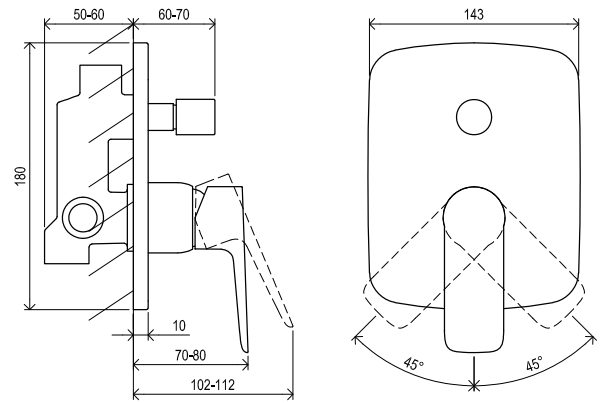

Order No.	Type	Design	Flow rate	Size of packaging (cm)	Gross weight (kg)	Price excl. VAT	Price incl. VAT
X070086	CL 061.00 Concealed faucet with diverter	chrome	22/23	21,5x18,5x10	1,7	-	-