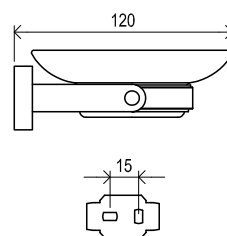

Order No.	Type	Design	Size of packaging (cm)	Gross weight (kg)	Price excl. VAT	Price incl. VAT
X07P187	CR 200.00 Soap holder (glass)	chrome	15x13x9	0,6	-	-