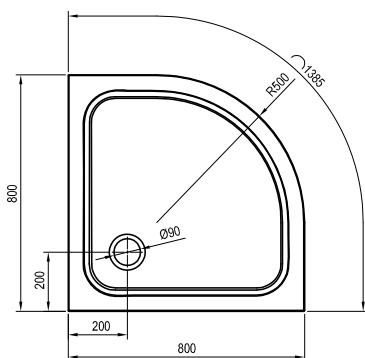

5-YEAR WARRANTY

SHOWER TRAY DEPTH

SHOWER TRAY HEIGHT

WASTE TRAP DIAMETER

CONCEPTS

Galaxy Pro Chrome

Elipso Pro Chrome

Order No.	Type	Size of packaging (cm)	Gross weight (kg)	Price excl. VAT	Price incl. VAT
XA244401010	Shower tray ELIPSO PRO-80 CHROME white	84x6x84	25,5	-	-
XA247701010	Shower tray ELIPSO PRO-90 CHROME white	95x6x95	33,3	-	-
XA934001010	Panel ELIPSO PRO-80 SET white	4x33x11	1,1	-	-
XA937001010	Panel ELIPSO PRO-90 SET white	4x44x11	1,2	-	-
XB2J000000N	Base GALAXY PRO	15x8x8	0,6	-	-
A000000004	Universal mounting kit for shower trays	8x5x125	0,7	-	-

Material: cast mixture of dolomite and resin
Production process: casting

Products are as standard delivered within 14 days.