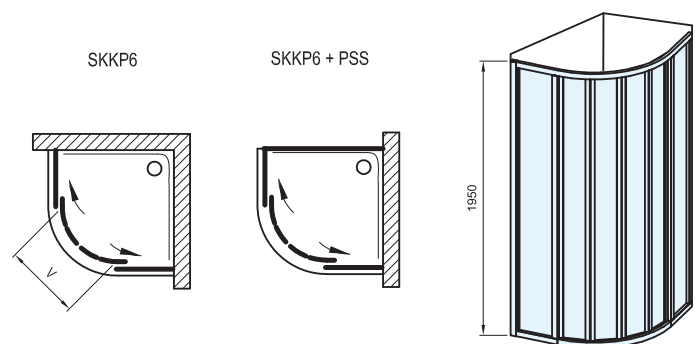

Assemble a product exactly as you need – online, with a visual preview in a bathroom at <https://atypical.ravak.com>
Delivery time of atypical products is 6-8 weeks.