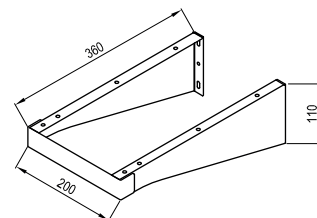

Order No.	Type	Dimensions (mm)	Size of packaging (cm)	Gross weight (kg)	Price excl. VAT	Price incl. VAT
X000001375	Countertop console Balance/Comfort 120	200x360x110	37,5x5x13,5	3,0	-	-