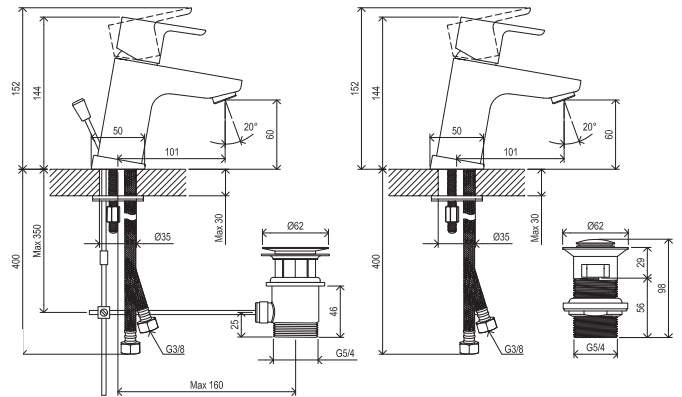

TD F 011.00

TD F 011.20

Order No.	Type	Design	Flow rate	Size of packaging (cm)	Gross weight (kg)	Price excl. VAT	Price incl. VAT
X070126	TD F 011.00 Washbasin faucet with pop-up waste	chrome	5	28x18x7,5	1,9	-	-
X070147	TD F 011.20 Washbasin faucet with pop-up waste C-C, black	black	5	28x18x7,5	1,9	-	-