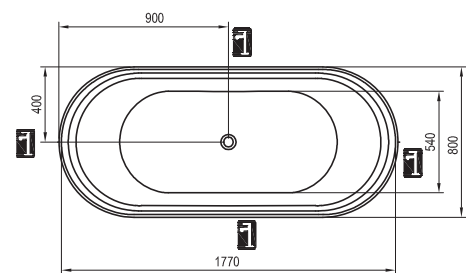

Bathtub colour

Order No.	BATHTUB	Dimensions (mm)	Size of packaging (cm)	Gross weight (kg)	Price excl. VAT	Price incl. VAT
XC00100026	Bathtub YPSILON 1800x800 snowwhite freestanding	1800x800x600	182x82x61	55,0	-	-
XC00100034	Bathtub YPSILON 1800x800 snowwhite/black overflow freestanding	1800x800x600	182x82x61	55,0	-	-

Order No.	RECOMMENDED PRODUCTS	Dimensions (mm)	Size of packaging (cm)	Gross weight (kg)	Price excl. VAT	Price incl. VAT
X070059	FM 080.00 Floor mounted bathtub faucet	---	95,5x48,5x14	9,5	-	-
X070101	CR 080.00 Floor mounted bathtub faucet Chrome	---	103x42x23	10,0	-	-
X070079	FM 081.00 Floor mounted bathtub faucet	---	103x42x23	10,1	-	-