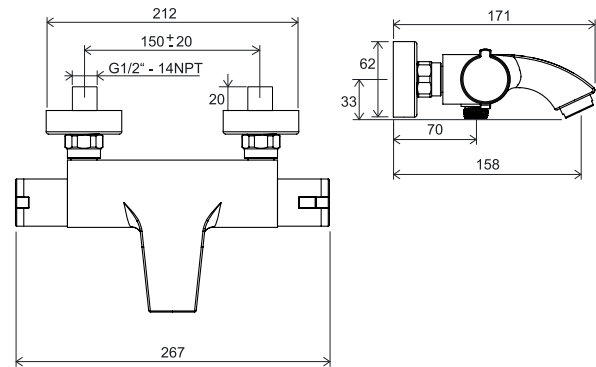

Order No.	Type	Design	Flow rate	Size of packaging (cm)	Gross weight (kg)	Price excl. VAT	Price incl. VAT
X070046	TE 082.00 Thermostatic wall mounted bathtub faucet Termo 200	chrome	21/26	28,5x18x7,5	2,4	-	-

Flow rate values: bathtub/hand shower.
Flow rate is stated in l/min at a pressure of 0.3 MPa. Products are as standard delivered within 14 days.