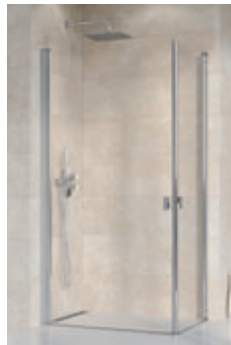

square

Brilliant, SmartLine, Matrix, Chrome, Nexty, Pivot, Blix Slim, Blix, Supernova