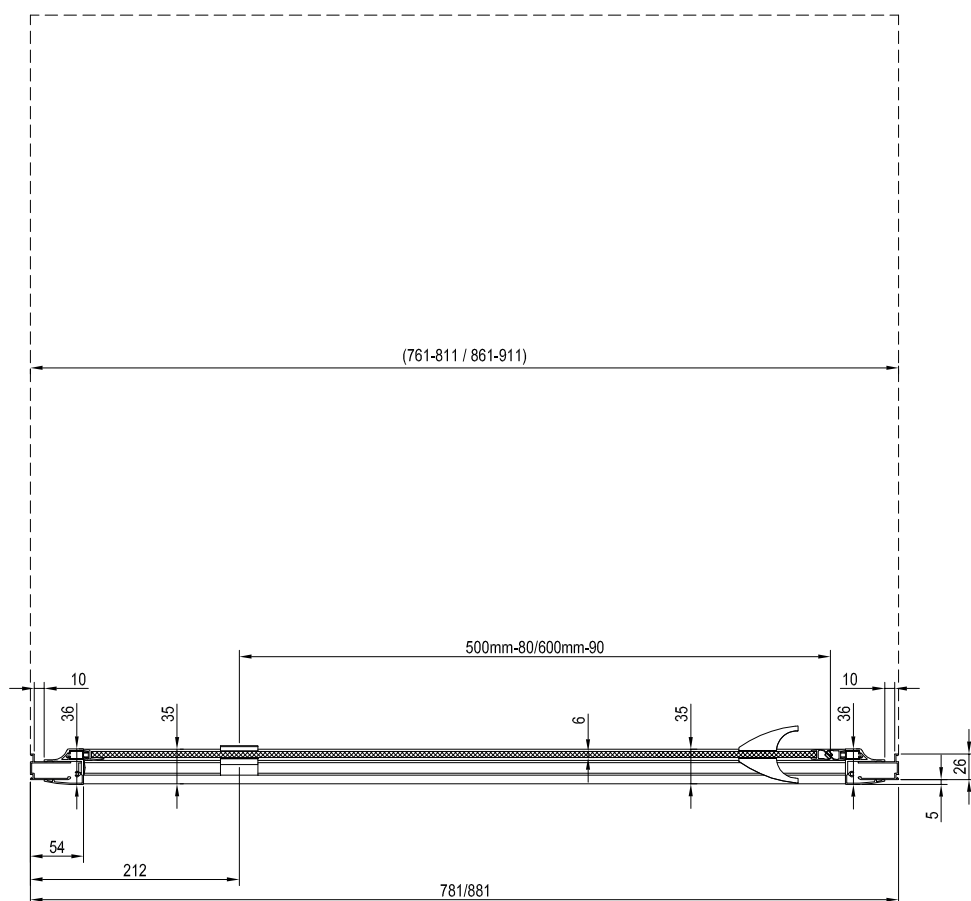

PDOP1 Structural preparation