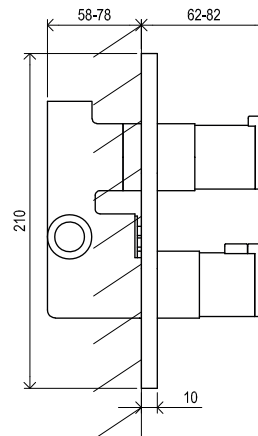

Order No.	Type	Design	Flow rate	Size of packaging (cm)	Gross weight (kg)	Price excl. VAT	Price incl. VAT
X070094	CR 063.00 Thermostatic concealed bath/shower faucet with diverter	chrome	20/20	29x18x17	2,5	-	-