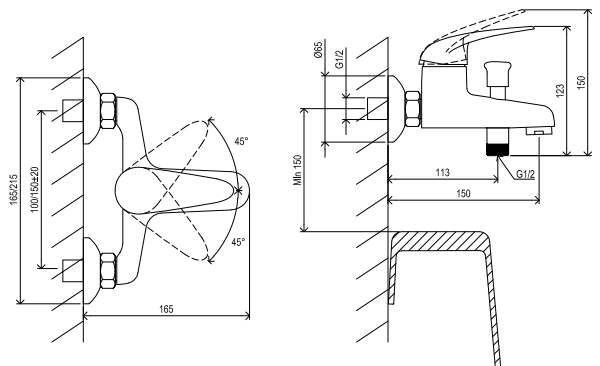

Order No.	Type	Design	Flow rate	Size of packaging (cm)	Gross weight (kg)	Price excl. VAT	Price incl. VAT
X070004	SN 022.00/150 Wall mounted bathtub faucet 150 mm	chrome	17/17	19,5x15x13	1,3	-	-

Flow rate values: SN 022 bathtub/hand shower.
Flow rate is stated in l/min at a pressure of 0.3 MPa. Products are as standard delivered within 14 days.