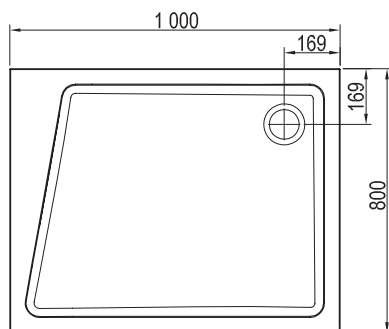

Galaxy Pro 10°

Gigant Pro 10°

Order No.	Type	Size of packaging (cm)	Gross weight (kg)	Price excl. VAT	Price incl. VAT
XA05A40101L	Shower tray GIGANT PRO 100x80 L 10° white	84x6x105	38,5	-	-
XA05A40101P	Shower tray GIGANT PRO 100x80 R 10° white	84x6x105	40,0	-	-
XA05G70101L	Shower tray GIGANT PRO 120x90 L 10° white	94x6x125	50,0	-	-
XA05G70101P	Shower tray GIGANT PRO 120x90 R 10° white	94x6x125	56,0	-	-
XA83AL01010	Panel GIGANT PRO 100x80 SET L white	4x64x11	1,2	-	-
XA83AP01010	Panel GIGANT PRO 100x80 SET R white	4x64x11	1,2	-	-
XA83GL71010	Panel GIGANT PRO 120x90 SET L white	4x75x11	1,4	-	-
XA83GP71010	Panel GIGANT PRO 120x90 SET R white	4x75x11	1,4	-	-
XB2J000000N	Base GALAXY PRO	15x8x8	0,6	-	-
A000000004	Universal mounting kit for shower trays	8x5x125	0,7	-	-

Material: cast mixture of dolomite and resin
Production process: casting