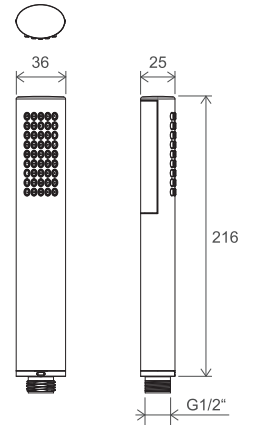

Order No.	Type	Design	Flow rate	Size of packaging (cm)	Gross weight (kg)	Price excl. VAT	Price incl. VAT
X07P114	954.00 Hand shower oval, 1 function	chrome	8	24x5x5	0,1	-	-