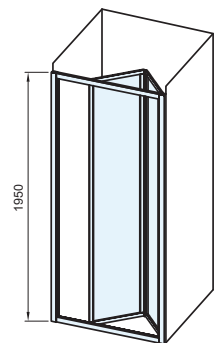

Supernova SDZ2

Design

Standard panelling

Atypical panelling

Height
1950 mm

Order No.	Type	Frame	Panelling	Product dimensions (mm)	Product dimensions in mm - installation with PSS 80	Product dimensions in mm - installation with PSS 80+PPS 80	"V" entrance (mm)	Size of packaging (cm)	Gross weight (kg)	Price excl. VAT	Price incl. VAT
01V1010211	SDZ2 - 70	white	pearl	670-710	670-705	670-700	492	69x6x199	11,6	-	-
01V1010221	SDZ2 - 70	white	transparent	670-710	670-705	670-700	492	69x6x199	17,3	-	-
01V101022G	SDZ2 - 70	white	grape	670-710	670-705	670-700	492	69x6x199	16,7	-	-

Products are as standard delivered within 14 days.

Extension and connecting profiles

Order No.	Type	Frame	Product dimensions (mm)	Size of packaging (cm)	Gross weight (kg)	Price excl. VAT	Price incl. VAT
E7788011195021	NPS 195	white	23x26x1950	2x3x195	0,4	-	-
E119500021	Aluminium profile T 195 white	white	68x60x1950	7x7x199	1,9	-	-