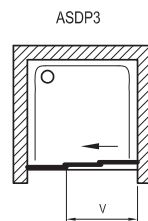

Supernova ASDP3

Design

Standard panelling

Atypical panelling

Height
1980 mm

Extension and connecting profiles

Order No.	Type	Frame	Product dimensions (mm)	Size of packaging (cm)	Gross weight (kg)	Price excl. VAT	Price incl. VAT
E778801119802	ANPS 198	white	23x26x1980	2x3x198	0,4	-	-
E778801319802	ANPS 198	black	23x26x1980	2x3x198	0,4	-	-
E778801U19802	ANPS 198	satın	23x26x1980	2x3x198	0,4	-	-
E119800021	Aluminium profile AT 198 white	white	68x60x1980	7x7x199	1,9	-	-
E119800023	Aluminium profile AT 198 black	black	68x60x1980	7x7x199	1,9	-	-
E11980002U	Aluminium profile AT 198 satin	satın	68x60x1980	7x7x199	1,9	-	-

Delivery time for designs in black is 5 weeks. Other products have a delivery time of 14 days.