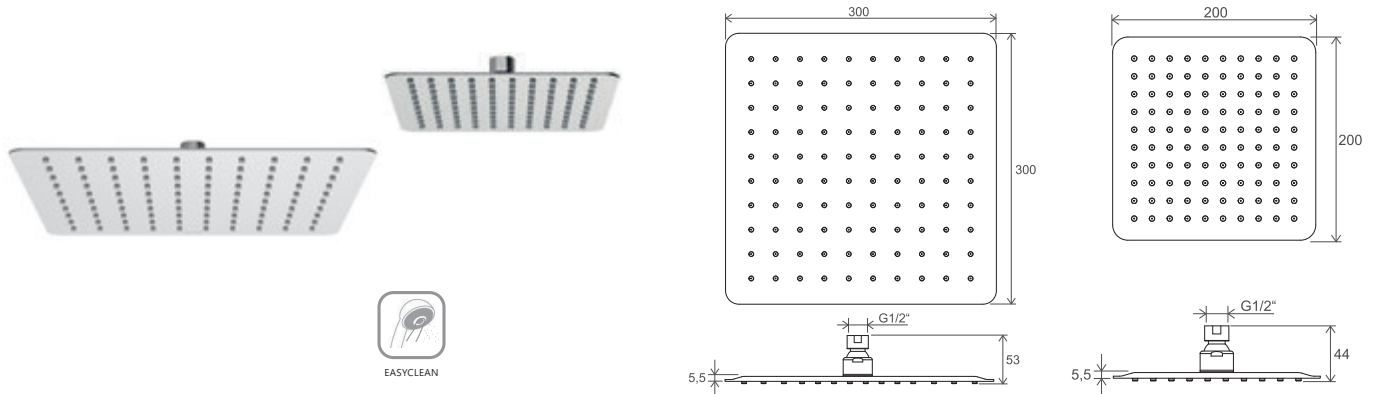

RAVAK
CLEANER
CHROME

2-YEAR
WARRANTY

Showers and accessories

Order No.	Type	Design	Flow rate	Size of packaging (cm)	Gross weight (kg)	Price excl. VAT	Price incl. VAT
X07P016	982.00 Head shower Chrome square, 300 mm	chrome	11	36x35x7	2,0	-	-
X07P334	982.01 Head shower Chrome square, 200 mm	chrome	11	26x25x7	0,9	-	-