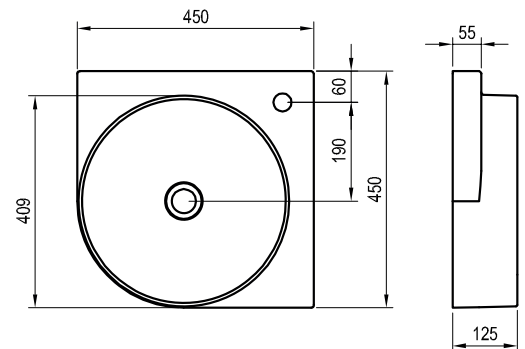

RAVAK Ceramic washbasins – thin-walled

Order No.	Type	Dimensions (mm)	Size of packaging (cm)	Gross weight (kg)	Price excl. VAT	Price incl. VAT
XJX01245000	Washbasin Yard 450 C ceramic white	450x450x125	48x48x15	8,4	-	-
X01439	Washbasin waste plug fixed chrome	Ø 68x104-119	7,5x7,5x14,5	0,3	-	-
X01695	Washbasin waste plug fixed ceramic	Ø 67x99	7,5x7,5x14,5	0,3	-	-
X01762	Washbasin waste plug fixed black	Ø 68x104-119	7,5x7,5x14,5	0,4	-	-
X01371	Washbasin waste trap chrome	Ø 50x140-240x360	15x7x36	0,8	-	-
X01747	Washbasin waste trap black	Ø 50x140-240x360	15x7x36	0,9	-	-
X01612	Washbasin waste trap furniture	Ø 70x170-240x210-510	20x9x40	0,3	-	-