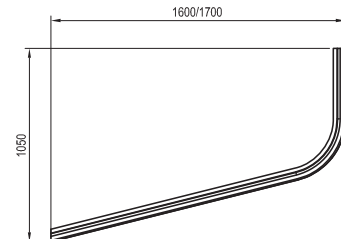

WHITE

Panel colour

WHITE

Order No.	BATHTUB	Dimensions (mm)	Size of packaging (cm)	Gross weight (kg)	Price excl. VAT	Price incl. VAT
CA5100000	Bathtub CHROME 160x105 L snowwhite	1600x1050x440	165x107x48	24,8	-	-
CA6100000	Bathtub CHROME 160x105 R snowwhite	1600x1050x440	165x107x48	24,8	-	-
CA3100000	Bathtub CHROME 170x105 L snowwhite	1700x1050x440	175x107x48	25,9	-	-
CA4100000	Bathtub CHROME 170x105 R snowwhite	1700x1050x440	175x107x48	26,7	-	-

Order No.	PANELS AND SUPPORTS	Dimensions (mm)	Size of packaging (cm)	Gross weight (kg)	Price excl. VAT	Price incl. VAT
CY8100000	Support for bathtub 10°	---	88x11x5	4,2	-	-
CZA5100A00	Panel A CHROME 160x105 L snowwhite	162x107x55	162x107x55	6,2	-	-
CZA6100A00	Panel A CHROME 160x105 R snowwhite	162x107x55	162x107x55	6,2	-	-
CZA3100A00	Panel A CHROME 170x105 L snowwhite	172x107x55	172x107x55	6,4	-	-
CZA4100A00	Panel A CHROME 170x105 R snowwhite	172x107x55	172x107x55	6,4	-	-
B28100000N	Panelkit 10°, BeHappy II, Chrome 160, 170 x 105	---	72x11x5	1,5	-	-

Order No.	RECOMMENDED PRODUCTS	Dimensions (mm)	Size of packaging (cm)	Gross weight (kg)	Price excl. VAT	Price incl. VAT
X01377	Bathtub waste set 570 C-C R/R chrome	---	14x8x38	0,7	-	-
X01305	Bathtub waste set 570 B R/R chrome	---	14x8x38	0,8	-	-
7QLA0C03Z1	Bath screen 10CVS2-100L bright alu+transparent	1000	98x6x153	26,9	-	-
7QRA0C03Z1	Bath screen 10CVS2-100 R bright alu+transparent	1000	98x6x153	26,9	-	-

160 / 170 cm
105 cm

Warranty: 10 years –The warranty is contingent on the buyer using original RAVAK supports (legs) intended for the given type of bathtub in accordance with the assembly manual. Products are as standard delivered within 14 days.