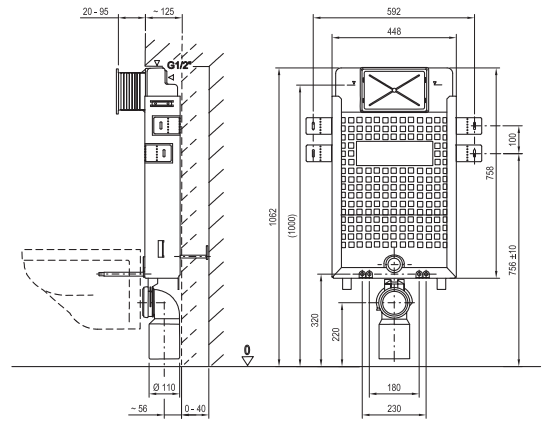

Chrome toilet

Order No.	Type	Dimensions (mm)	Size of packaging (cm)	Gross weight (kg)	Price excl. VAT	Price incl. VAT
X01702	WC module W II/1000 for building into solid walls	448x1062x145-220	47,5x14x104,5	10,0	-	-