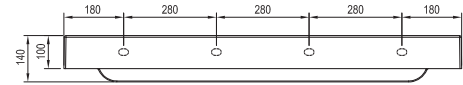

5

5-YEAR
WARRANTY

Natural

Order No.	Type	Dimensions (mm)	Size of packaging (cm)	Gross weight (kg)	Price excl. VAT	Price incl. VAT
XJO01212000	Washbasin Natural Duo 1200 white without overflow with holes	1200x450x140	122x16x47	34,4	-	-
X01439	Washbasin waste plug fixed chrome	Ø 68x104-119	7,5x7,5x14,5	0,3	-	-
X01695	Washbasin waste plug fixed ceramic	Ø 67x99	7,5x7,5x14,5	0,3	-	-
X01762	Washbasin waste plug fixed black	Ø 68x104-119	7,5x7,5x14,5	0,4	-	-
X01371	Washbasin waste trap chrome	Ø 50x140-240x360	15x7x36	0,8	-	-
X01747	Washbasin waste trap black	Ø 50x140-240x360	15x7x36	0,9	-	-
X01612	Washbasin waste trap furniture	Ø 70x170-240x210-510	20x9x40	0,3	-	-