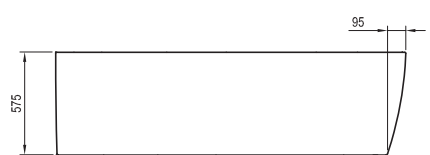

360l	38 kg	L/R	10
VOLUME	WEIGHT	L/R OPTION	10-YEAR WARRANTY

LoveStory II

Bathtub colour

Panel colour

Order No.	BATHTUB	Dimensions (mm)	Size of packaging (cm)	Gross weight (kg)	Price excl. VAT	Price incl. VAT
C75100000	Bathtub LOVE STORY II L snowwhite	1890x1390x455	50x140x185	37,4	-	-
C76100000	Bathtub LOVE STORY II R snowwhite	1890x1390x455	50x140x185	37,4	-	-

Order No.	PANELS AND SUPPORTS	Dimensions (mm)	Size of packaging (cm)	Gross weight (kg)	Price excl. VAT	Price incl. VAT
CY7500000	Support for bathtub LOVE STORY II	110x10x7	110x10x7	4,7	-	-
CZ75100A00	Panel A LOVE STORY II L snowwhite	3x57x60	3x57x60	8,1	-	-
CZ76100A00	Panel A LOVE STORY II R snowwhite	3x57x60	3x57x60	8,1	-	-
B27500000N	Panelkit LOVE STORY II	86x11x7	86x11x7	4,5	-	-

Order No.	RECOMMENDED PRODUCTS	Dimensions (mm)	Size of packaging (cm)	Gross weight (kg)	Price excl. VAT	Price incl. VAT
X01440	Bathtub overflow filler 570 C-C S/R chrome	---	15x11x39	0,8	-	-
X01438	Bathtub overflow filler 570 B S/R chrome	---	15x11x39	0,9	-	-

196 cm
139 cm

Warranty: 10 years – The warranty is contingent on the buyer using original RAVAK supports (legs) intended for the given type of bathtub in accordance with the assembly manual. Products are as standard delivered within 14 days.