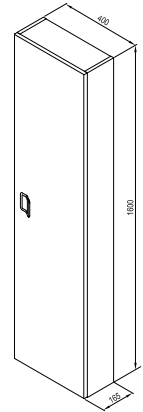

5

5-YEAR
WARRANTY

ANTI-
MOISTURE
FINISH

Design

White gloss

Comfort

Order No.	Type	Dimensions (mm)	Size of packaging (cm)	Gross weight (kg)	Price excl. VAT	Price incl. VAT
X000001382	SB Comfort 400 white/white	400x165x1600	164,5x21,5x44,5	25,0	-	-
X000001385	Handle Comfort chrome	82x30x69	10x2,5x9	0,2	-	-