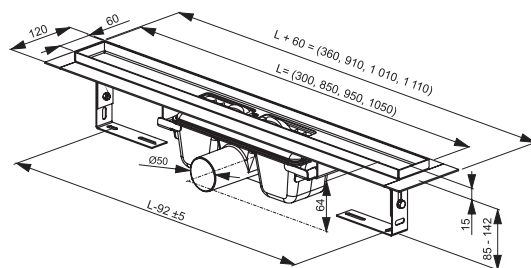

Order No.	Type	Size of packaging (cm)	Gross weight (kg)	Price excl. VAT	Price incl. VAT
X01623	OZ RAVAK 10° 750 - stainless	82x13,5x17	4,0	-	-
X01576	OZ RAVAK 10° 850 - stainless	92x17x13	3,9	-	-
X01577	OZ RAVAK 10° 950 - stainless	103x17x13	4,2	-	-
X01578	OZ RAVAK 10° 1000 - stainless	112x17x13	4,6	-	-