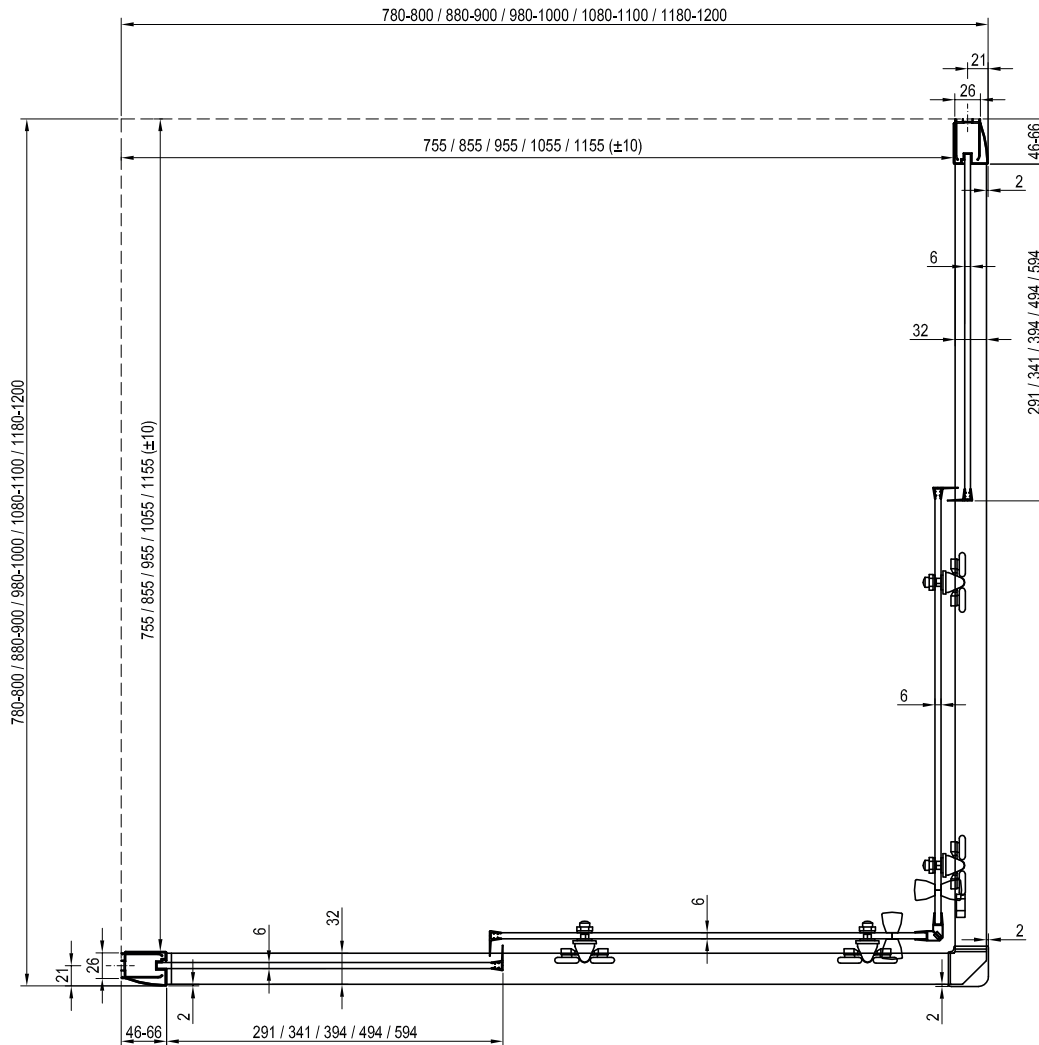

BLRV2K+BLRV2K Structural preparation

Type	Mounting onto a tray* Recommended shower tray size (mm)	Floor mounting** Recommended size of inclined area (mm)
BLRV2K - 80 + BLRV2K - 80	800 x 800	755 x 755
BLRV2K - 90 + BLRV2K - 90	900 x 900	855 x 855
BLRV2K - 100 + BLRV2K - 100	1000 x 1000	955 x 955
BLRV2K - 100 + BLRV2K - 80	1000 x 800	955 x 755
BLRV2K - 110 + BLRV2K - 80	1100 x 800	1055 x 755
BLRV2K - 120 + BLRV2K - 80	1200 x 800	1155 x 755
BLRV2K - 120 + BLRV2K - 90	1200 x 900	1155 x 855
Other combinations	-	In accordance with technical drawings

* The values listed in the table assume the tray is mounted in accordance with the RAVAK assembly manual

** The values in the table apply to the inside edge of the glass.