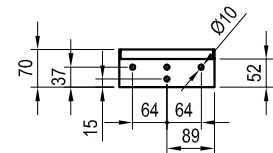

Order No.	Type	Dimensions (mm)	Size of packaging (cm)	Gross weight (kg)	Price excl. VAT	Price incl. VAT
X01786	Console Yard 400 stainless	178x382x70	20x40x9	1,9	-	-
X01776	Console Yard 400 white	178x382x70	20x40x9	1,9	-	-
X01781	Console Yard 400 black	178x382x70	20x40x9	1,9	-	-