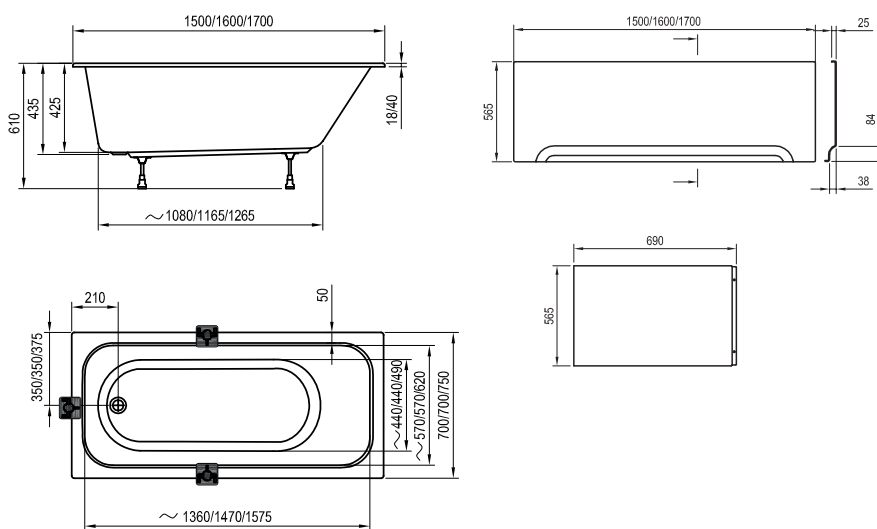

150 / 160 / 170 cm
70 / 75 cm

Warranty: 10 years – The warranty is contingent on the buyer using original RAVAK supports (legs) intended for the given type of bathtub in accordance with the assembly manual. Products are as standard delivered within 14 days.