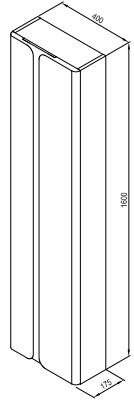

5

5-YEAR
WARRANTY

ANTI-
MOISTURE
FINISH

Body design

White gloss

Door design

White gloss /
White gloss

White gloss
/ Graphite

Balance

Order No.	Type	Dimensions (mm)	Size of packaging (cm)	Gross weight (kg)	Price excl. VAT	Price incl. VAT
X000001373	SB Balance 400 white/white	400x175x1600	164,5x21,5x44,5	25,0	-	-
X000001374	SB Balance 400 white/graphite	400x175x1600	164,5x21,5x44,5	25,0	-	-