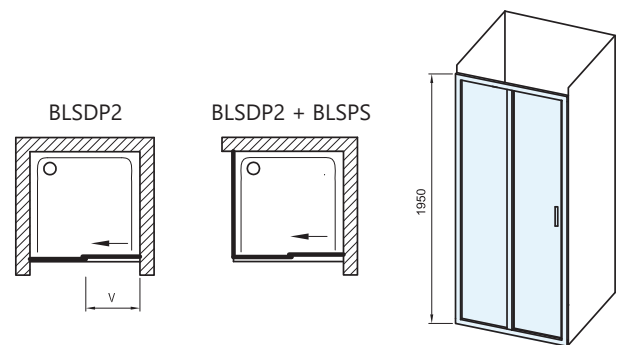

5-YEAR WARRANTY

GLASS THICKNESS

TILTING GLASS

L/R OPTION 180°

Blix Slim BLSDP2

Design

BRIGHT ALU

BLACK

Standard panelling

TRANSPARENT

Height
1950 mm

Order No.	Type	Frame	Panelling	Product dimensions (mm)	Product dimensions in mm - installation with BLSPS	„V“ entrance (mm)	Size of packaging (cm)	Gross weight (kg)	Price excl. VAT	Price incl. VAT
XOPMA0300Z1	BLSDP2 - 100	black	transparent	977-1005	990-1018	400	69x10x197	34,0	-	-
XOPMA0C00Z1	BLSDP2 - 100	bright alu	transparent	977-1005	990-1018	400	69x10x197	34,0	-	-
XOPMD0300Z1	BLSDP2 - 110	black	transparent	1077-1105	1090-1118	450	69x10x197	37,0	-	-
XOPMD0C00Z1	BLSDP2 - 110	bright alu	transparent	1077-1105	1090-1118	450	69x10x197	37,0	-	-
XOPMG0300Z1	BLSDP2 - 120	black	transparent	1177-1205	1190-1218	500	69x10x197	40,0	-	-
XOPMG0C00Z1	BLSDP2 - 120	bright alu	transparent	1177-1205	1190-1218	500	69x10x197	40,0	-	-

Products are as standard delivered within 14 days..