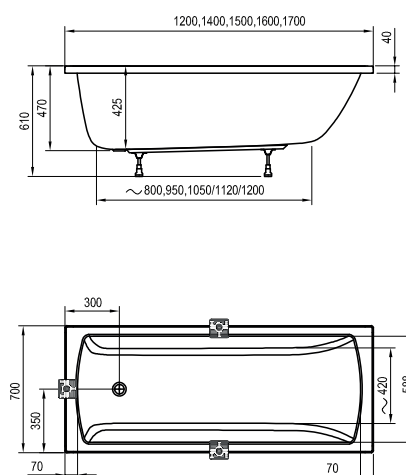

Order No.	BATHTUB	Dimensions (mm)	Size of packaging (cm)	Gross weight (kg)	Price excl. VAT	Price incl. VAT
CC11000000	Bathtub CLASSIC II 120x70 N snowwhite	1200x700x435	125x72x50	17,0	-	-
CC21000000	Bathtub CLASSIC II 140x70 N snowwhite	1400x700x435	145x72x50	19,4	-	-
CC31000000	Bathtub CLASSIC II 150x70 N snowwhite	1500x700x435	155x72x50	19,2	-	-
CC41000000	Bathtub CLASSIC II 160x70 N snowwhite	1600x700x435	165x72x50	21,5	-	-
CC51000000	Bathtub CLASSIC II 170x70 N snowwhite	1700x700x435	175x72x50	23,5	-	-

Order No.	PANELS AND SUPPORTS	Dimensions (mm)	Size of packaging (cm)	Gross weight (kg)	Price excl. VAT	Price incl. VAT
CY00000000	Support for bathtub 70 U	61x11x5	61x11x5	2,8	-	-
CZ001P0A00	Frontal panel U 150 snowwhite	151x3x59	151x3x59	4,2	-	-
CZ001S0A00	Frontal panel U 160 snowwhite	161x3x59	161x3x59	4,5	-	-
CZ001V0A00	Frontal panel U 170 snowwhite	171x3x59	171x3x59	4,7	-	-
CZ00110A00	Side panel U 70 snowwhite	70x3x59	70x3x59	1,9	-	-
B23600000N	Frontal panelkit U	51x11x5	51x11x5	1,2	-	-

Order No.	RECOMMENDED PRODUCTS	Dimensions (mm)	Size of packaging (cm)	Gross weight (kg)	Price excl. VAT	Price incl. VAT
X01377	Bathtub waste set 570 C-C R/R chrome	---	14x8x38	0,7	-	-
X01305	Bathtub waste set 570 B R/R chrome	---	14x8x38	0,8	-	-
79840C00Z1	Bath screen PVS1-80 bright alu+transparent	800	77x4x152	19,4	-	-
796M0U00Z1	Bath screen VS2 105 satin+transparent	---	57x5x142	14,5	-	-

120 / 140 / 150 / 160 / 170 cm
70 cm

Warranty: 10 years – The warranty is contingent on the buyer using original RAVAK supports (legs) intended for the given type of bathtub in accordance with the assembly manual. Products are as standard delivered within 14 days.