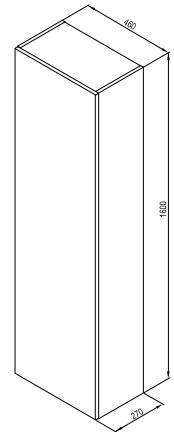

Design

White gloss

Oak veneer

Walnut veneer

Formy

Order No.	Type	Dimensions (mm)	Size of packaging (cm)	Gross weight (kg)	Price excl. VAT	Price incl. VAT
X000001044	Mirror Formy 800 white	800x150x710	86x77x10	30,0	-	-
X000000983	Mirror Formy 1000 white	1000x150x710	106x77x10	37,0	-	-
X000001045	Mirror Formy 1200 white	1200x150x710	126x77x10	44,0	-	-
X000001046	Mirror Formy 800 oak	800x150x710	86x77x10	30,0	-	-
X000001047	Mirror Formy 1000 oak	1000x150x710	106x77x10	37,0	-	-
X000001048	Mirror Formy 1200 oak	1200x150x710	126x77x10	44,0	-	-
X000001049	Mirror Formy 800 walnut	800x150x710	86x77x10	30,0	-	-
X000001050	Mirror Formy 1000 walnut	1000x150x710	106x77x10	37,0	-	-
X000000984	Mirror Formy 1200 walnut	1200x150x710	126x77x10	44,0	-	-