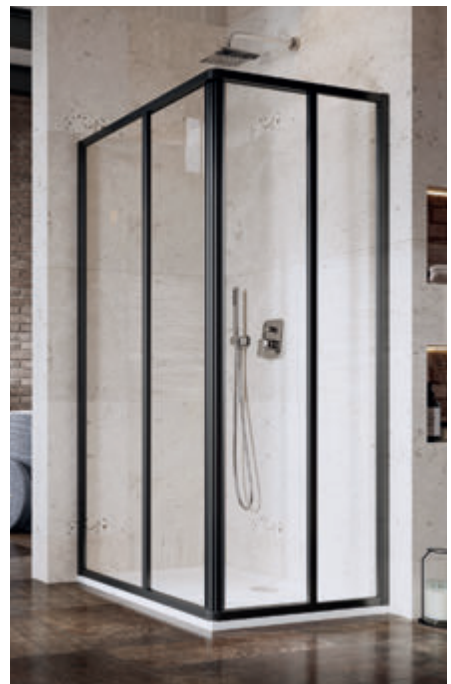

Supernova > 192