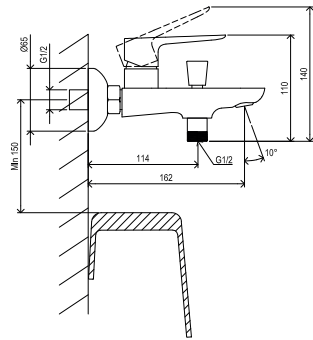

Order No.	Type	Design	Flow rate	Size of packaging (cm)	Gross weight (kg)	Price excl. VAT	Price incl. VAT
X070083	CL 022.00 Wall mounted bathtub faucet	chrome	15/16	22,5x16,5x18,5	1,8	-	-