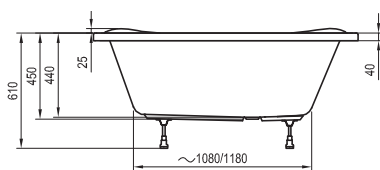

140 / 150 cm
140 / 150 cm

Gentiana

 Corner bathtubs

A handy seat

Wider bathtub rims provide additional shelf space

Comfort and space for two

A spacious and wide bathtub to guarantee the most comfortable bathing