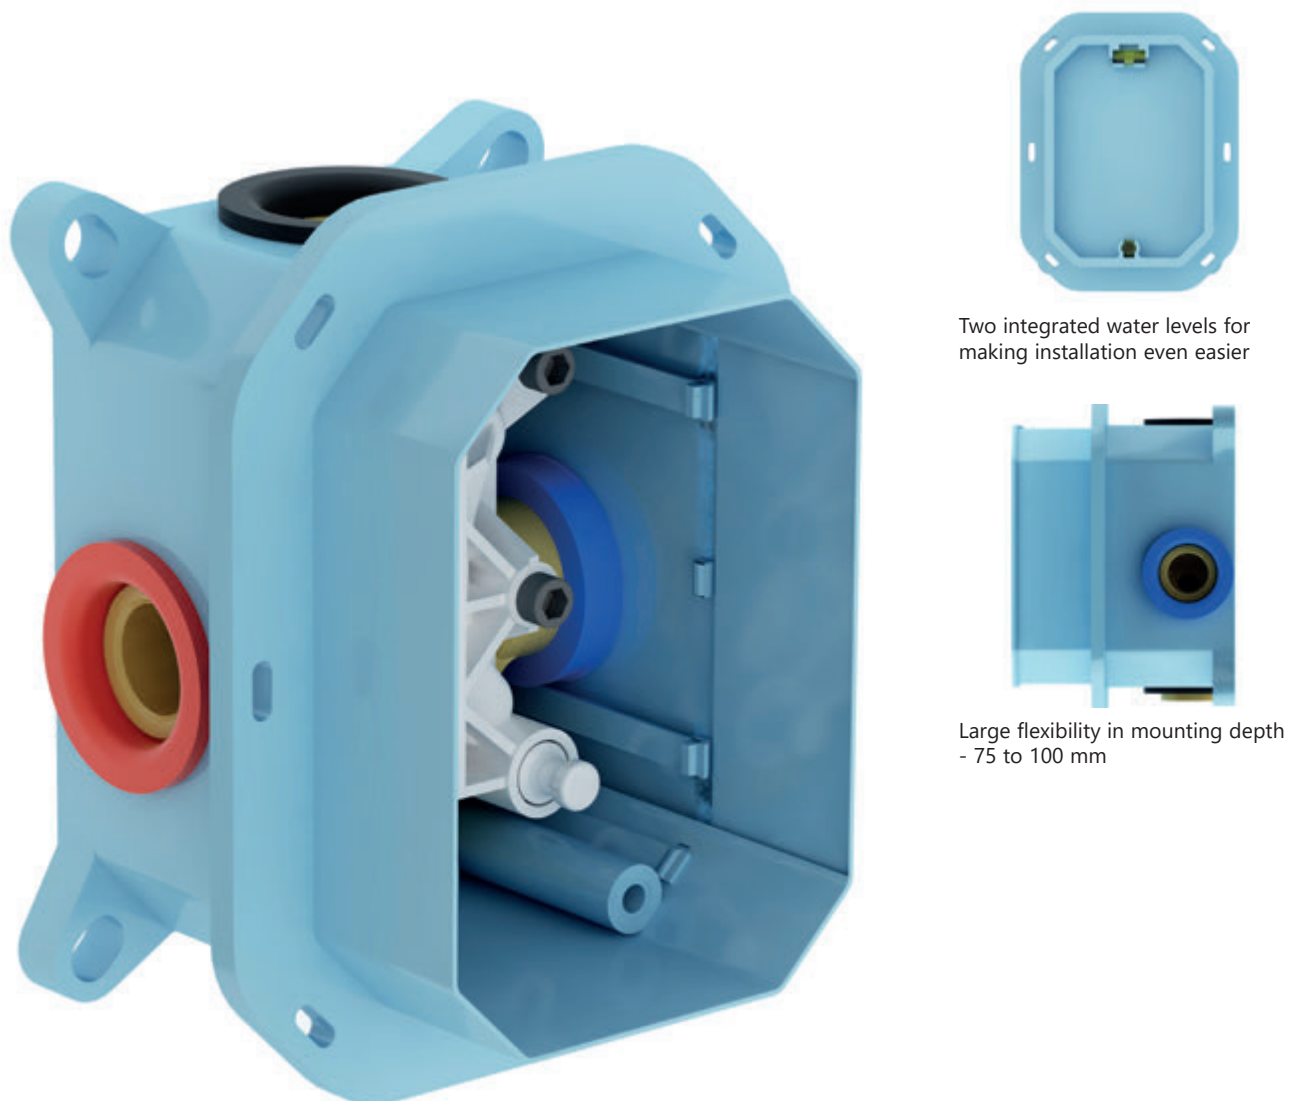

R-box

Two integrated water levels for making installation even easier

Large flexibility in mounting depth - 75 to 100 mm

Basic unit for concealed faucets

Optimal solution for easy and precise mounting of a concealed faucet with water distribution to one or two locations

Important

1. **1.** R-box is the ideal system for mounting concealed bathtub and shower faucets. The R-box consists of a plastic box, with the body made of high-quality brass.
2. **2.** R-box 070 is designed for combining with concealed faucets from the 10°, 10° Free, 10° Free black, Classic and Chrome (products 065 and 066) lines.
3. **3.** Flexible mounting depth of 75 -100 mm.
4. **4.** The basic unit of the R-box is covered by an extended 10-year warranty.
5. **5.** The protruding part of the R-box (the faucet) is mounted only once the bathroom is finished.

Shower enclosures → 22

Bathtubs → 292

Detergents → 594