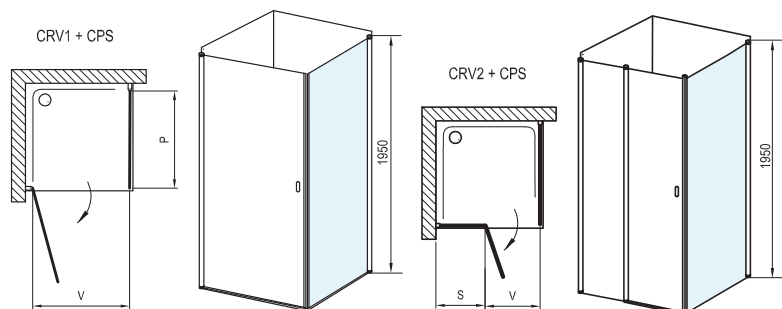

Assemble a product exactly as you need – online, with a visual preview in a bathroom at <https://atypical.ravak.com>
Delivery time of atypical products is 6-8 weeks.