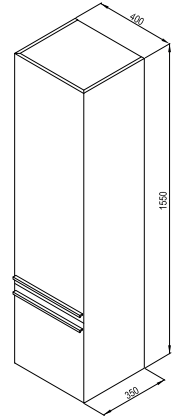

5

5-YEAR WARRANTY

ANTI-MOISTURE FINISH

Body design

White gloss

Door design

Cherry veneer

White gloss

Clear

Order No.	Type	Dimensions (mm)	Size of packaging (cm)	Gross weight (kg)	Price excl. VAT	Price incl. VAT
X00000761	SB Clear 400L white/white	400x350x1550	44x39x159	33,0	-	-
X00000762	SB Clear 400L white/cherry	400x350x1550	44x39x159	33,0	-	-
X00000763	SB Clear 400 R white/white	400x350x1550	44x39x159	33,0	-	-
X00000764	SB Clear 400 R white/cherry	400x350x1550	44x39x159	33,0	-	-