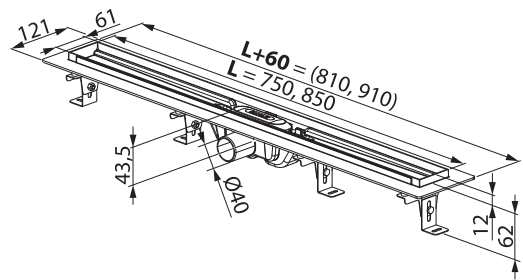

Order No.	Type	Size of packaging (cm)	Gross weight (kg)	Price excl. VAT	Price incl. VAT
X01433	OZP RAVAK Zebra 750 - plastic	82x17x13	2,0	-	-
X01434	OZP RAVAK Zebra 850 - plastic	92x17x13	1,9	-	-