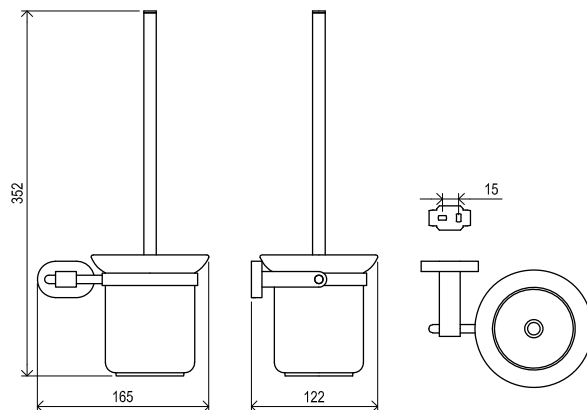

5

WARRANTY ON
BATHROOM
ACCESSORIES

RAVAK
CLEANER
CHROME

CuZn

METAL
DESIGN

CONCEPTS

Chrome

Order No.	Type	Design	Size of packaging (cm)	Gross weight (kg)	Price excl. VAT	Price incl. VAT
X07P191	CR 400.00 Toilet paper holder	chrome	16x15x9	0,6	-	-