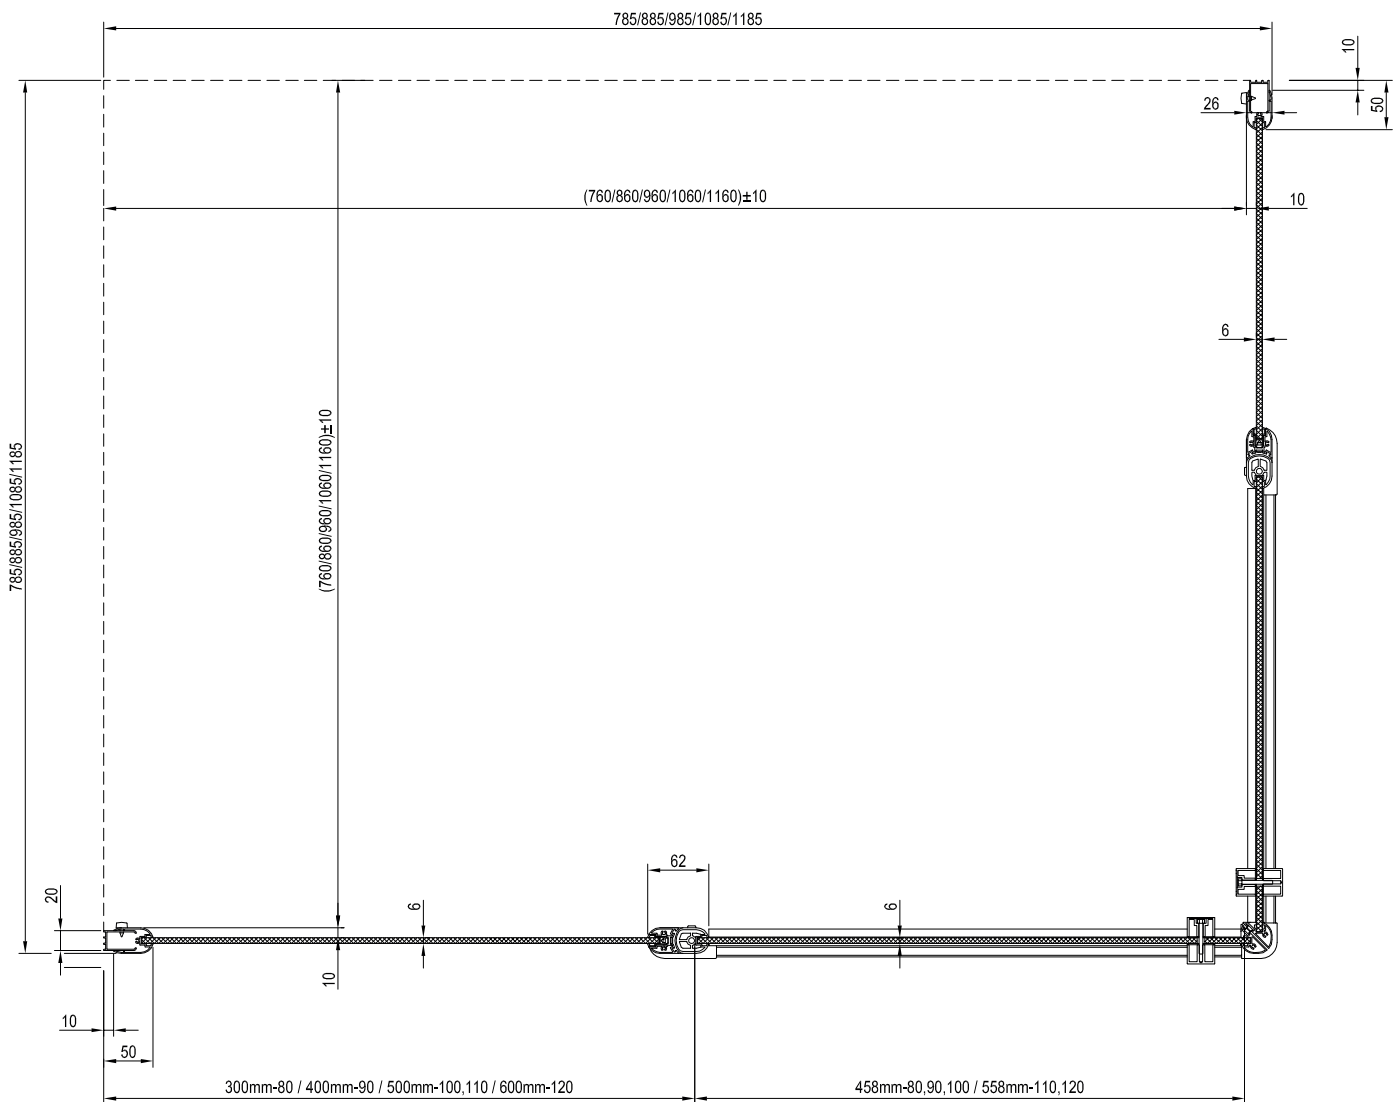

CRV2 + CRV2 Structural preparation

Type	Mounting onto a tray * Recommended shower tray size (mm)	Floor mounting ** Recommended size of inclined area (mm)
CRV2 - 80 + CRV2 - 80	800 x 800	760 x 760
CRV2 - 90 + CRV2 - 90	900 x 900	860 x 860
CRV2 - 100 + CRV2 - 100	1000 x 1000	960 x 960
CRV2 - 100 + CRV2 - 80	1000 x 800	960 x 760
CRV2 - 110 + CRV2 - 80	1100 x 800	1060 x 760
CRV2 - 120 + CRV2 - 80	1200 x 800	1160 x 760
CRV2 - 120 + CRV2 - 90	1200 x 900	1160 x 860

* The values listed in the table assume the tray is mounted in accordance with the RAVAK assembly manual

** The values in the table apply to the inside edge of the glass.