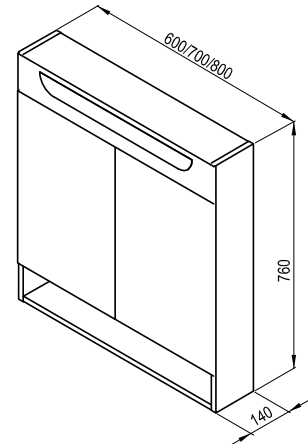

5

5-YEAR WARRANTY

ANTI-MOISTURE FINISH

CONCEPTS

Body design

White gloss

Door design

White gloss / White gloss

White gloss / Grey

Classic II

Order No.	Type	Dimensions (mm)	Size of packaging (cm)	Gross weight (kg)	Price excl. VAT	Price incl. VAT
X000001469	MC Classic II 600 white	600x140x760	64x18x11,6	13,6	-	-
X000001470	MC Classic II 700 white	700x140x760	74x18x80	15,9	-	-
X000001471	MC Classic II 800 white	800x140x760	84x18x80	18,2	-	-