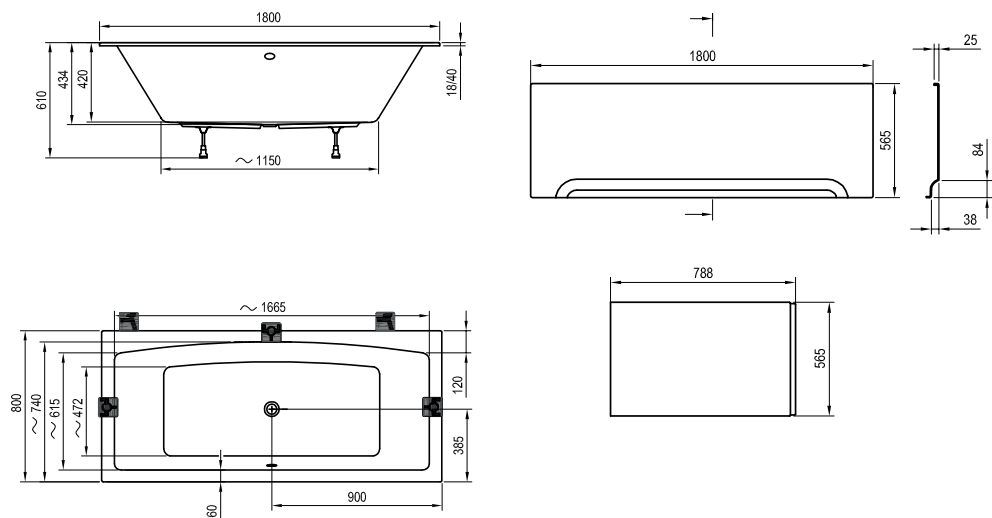

240l

VOLUME

29 kg

WEIGHT

27 kg

WEIGHT

CONCEPTS

5

5-YEAR
WARRANTY
ON PANELS

Formy 02 and Formy 02 Slim

Bathtub colour

WHITE

Panel colour

WHITE

Order No.	BATHTUB	Dimensions (mm)	Size of packaging (cm)	Gross weight (kg)	Price excl. VAT	Price incl. VAT
C891000000	Bathtub FORMY 02 180x80 snowwhite	1800x800x434	185x82x50	29,0	-	-
C891300000	Bathtub FORMY 02 SLIM 180x80 snowwhite	1800x800x434	185x82x50	26,6	-	-

Order No.	PANELS AND SUPPORTS	Dimensions (mm)	Size of packaging (cm)	Gross weight (kg)	Price excl. VAT	Price incl. VAT
CY00040000	Support for bathtub 80 U	71x11x5	71x11x5	3,4	-	-
CZ001Y0A00	Frontal panel U 180 snowwhite	180x3x59	180x3x59	5,2	-	-
CZ00140A00	Side panel U 80 snowwhite	80x3x59	80x3x59	2,1	-	-
B23600000N	Frontal panelkit U	51x11x5	51x11x5	1,2	-	-
X000001059	Frontal panel 180 white	186x63x5	186x63x5	17,0	-	-
X000001062	Side panel 80L white	86x63x5	86x63x5	8,0	-	-
X000001065	Side panel 80 R white	86x63x5	86x63x5	8,0	-	-

Order No.	RECOMMENDED PRODUCTS	Dimensions (mm)	Size of packaging (cm)	Gross weight (kg)	Price excl. VAT	Price incl. VAT
X01504	Bathtub overflow filler 800 B S/R chrome	---	38x9,5x21	1,0	-	-
X01506	Bathtub waste set 800 B S/R chrome	---	38x8,5x14,5	0,8	-	-
7U840A00Z1	Bath screen BVS1-80 chrome+transparent	800	69x4x152	26,1	-	-
D01000A070	B SET BVS1 80 chrome	---	9x12x28	1,6	-	-

180 cm
80 cm

Warranty: 10 years – The warranty is contingent on the buyer using original RAVAK supports (legs) intended for the given type of bathtub in accordance with the assembly manual. Products are as standard delivered within 14 days.