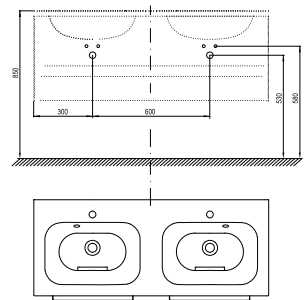

Order No.	Type	Dimensions (mm)	Size of packaging (cm)	Gross weight (kg)	Price excl. VAT	Price incl. VAT
X00000536	SD Chrome 1200 white/white	1200x490x470	54x56x126	51,0	-	-
X00000964	SD Chrome 1200 cappuccino/white	1200x490x470	54x56x126	51,0	-	-