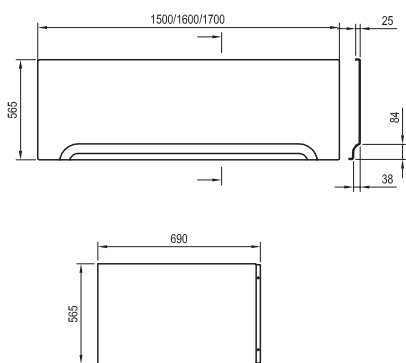

Order No.	BATHTUB	Dimensions (mm)	Size of packaging (cm)	Gross weight (kg)	Price excl. VAT	Price incl. VAT
CC11000000	Bathtub CLASSIC II 120x70 N snowwhite	1200x700x435	125x72x50	17,0	-	-
CC21000000	Bathtub CLASSIC II 140x70 N snowwhite	1400x700x435	145x72x50	19,4	-	-
CC31000000	Bathtub CLASSIC II 150x70 N snowwhite	1500x700x435	155x72x50	19,2	-	-
CC41000000	Bathtub CLASSIC II 160x70 N snowwhite	1600x700x435	165x72x50	21,5	-	-
CC51000000	Bathtub CLASSIC II 170x70 N snowwhite	1700x700x435	175x72x50	23,5	-	-

Order No.	PANELS AND SUPPORTS	Dimensions (mm)	Size of packaging (cm)	Gross weight (kg)	Price excl. VAT	Price incl. VAT
CY00000000	Support for bathtub 70 U	61x11x5	61x11x5	2,8	-	-
CZ001P0A00	Frontal panel U 150 snowwhite	151x3x59	151x3x59	4,2	-	-
CZ001S0A00	Frontal panel U 160 snowwhite	161x3x59	161x3x59	4,5	-	-
CZ001V0A00	Frontal panel U 170 snowwhite	171x3x59	171x3x59	4,7	-	-
CZ00110A00	Side panel U 70 snowwhite	70x3x59	70x3x59	1,9	-	-
B23600000N	Frontal panelkit U	51x11x5	51x11x5	1,2	-	-

Order No.	RECOMMENDED PRODUCTS	Dimensions (mm)	Size of packaging (cm)	Gross weight (kg)	Price excl. VAT	Price incl. VAT
X01377	Bathtub waste set 570 C-C R/R chrome	---	14x8x38	0,7	-	-
X01305	Bathtub waste set 570 B R/R chrome	---	14x8x38	0,8	-	-
79840C00Z1	Bath screen PVS1-80 bright alu+transparent	800	77x4x152	19,4	-	-
796M0U00Z1	Bath screen VS2 105 satin+transparent	---	57x5x142	14,5	-	-

120 / 140 / 150 / 160 / 170 cm
70 cm

Warranty: 10 years – The warranty is contingent on the buyer using original RAVAK supports (legs) intended for the given type of bathtub in accordance with the assembly manual. Products are as standard delivered within 14 days.