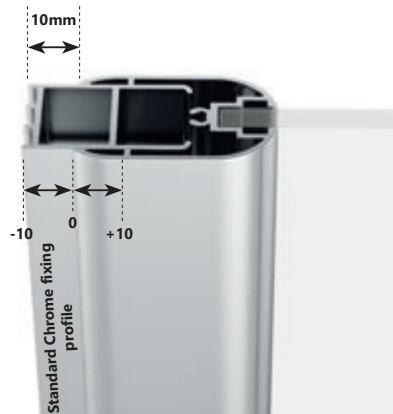

A standard fixing profile is included with every Chrome product and allows adjusting (expanding/narrowing) the product by 10 mm.