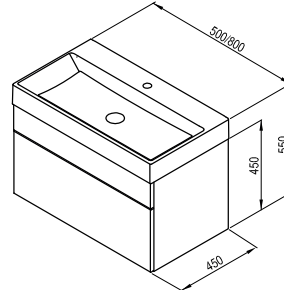

Order No.	Type	Dimensions (mm)	Size of packaging (cm)	Gross weight (kg)	Price excl. VAT	Price incl. VAT
X000001051	SD Natural 500 white	500x450x450	56x51x51	30,0	-	-
X000001052	SD Natural 800 white	800x450x450	86x51x51	37,0	-	-