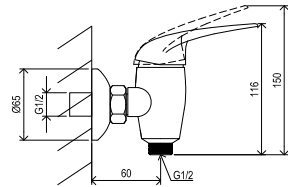

55-YEAR
WARRANTY
ON CARTRIDGE**CuZn**METAL
DESIGNSPACING
100/150 MMRAVAK
CLEANER
CHROME**Suzan**

EASYCLEAN

DIVERTER
LOCKING

Order No.	Type	Design	Flow rate	Size of packaging (cm)	Gross weight (kg)	Price excl. VAT	Price incl. VAT
X070003	SN 022.00/100 Wall mounted bathtub faucet 100 mm	chrome	15/17	19,5x15x13	1,3	-	-