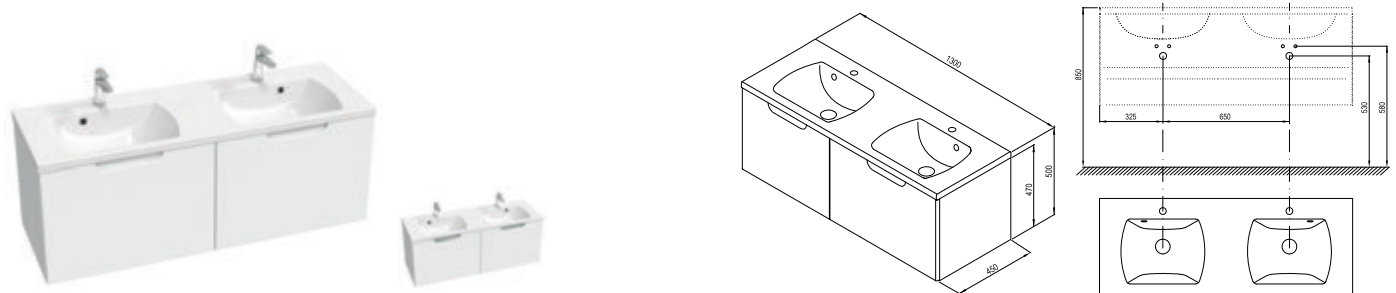

Order No.	Type	Dimensions (mm)	Size of packaging (cm)	Gross weight (kg)	Price excl. VAT	Price incl. VAT
X000001482	SD Classic II 1300 white/white	1300x450x470	134x53x51	51,3	-	-
X000001483	SD Classic II 1300 white/gray	1300x450x470	134x53x51	51,3	-	-