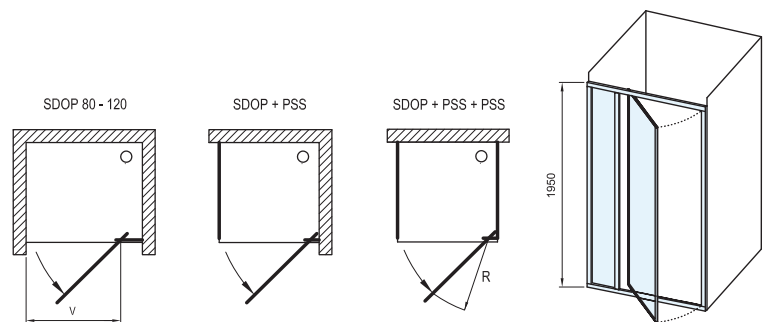

5-YEAR WARRANTY

GLASS THICKNESS

EXTENSION PROFILE

GLASS PROTECTION ANTICALC

EASY INSTALLATION

L/R OPTION 180°

Supernova SDOP

Design

WHITE

Standard panelling

TRANSPARENT

GRAPE

PEARL

Atypical panelling

MATRIX

PEARL

RAIN

STRIP

Height 1950 mm

Order No.	Type	Frame	Panelling	Product dimensions (mm)	Product dimensions in mm - installation with PSS	Product dimensions in mm - installation with PSS+PSS	"V" entrance (mm)	Size of packaging (cm)	Gross weight (kg)	Price excl. VAT	Price incl. VAT
03V4010211	SDOP - 80	white	pearl	773-810	773-805	773-800	485	78x6x199	11,6	-	-
03V4010221	SDOP - 80	white	transparent	773-810	773-805	773-800	485	78x6x199	18,9	-	-
03V401022G	SDOP - 80	white	grape	773-810	773-805	773-800	485	78x6x199	18,2	-	-
03V7010211	SDOP - 90	white	pearl	873-910	873-905	873-900	485	87x6x199	12,4	-	-
03V7010221	SDOP - 90	white	transparent	873-910	873-905	873-900	485	87x6x199	20,3	-	-
03V701022G	SDOP - 90	white	grape	873-910	873-905	873-900	485	87x6x199	20,2	-	-

Products are as standard delivered within 14 days.

Extension and connecting profiles

Order No.	Type	Frame	Product dimensions (mm)	Size of packaging (cm)	Gross weight (kg)	Price excl. VAT	Price incl. VAT
E7788011195021	NPS 195	white	23x26x1950	2x3x195	0,4	-	-
E119500021	Aluminium profile T 195 white	white	68x60x1950	7x7x199	1,9	-	-

Assemble a product exactly as you need – online, with a visual preview in a bathroom at <https://atypical.ravak.com>
Delivery time of atypical products is 6-8 weeks.