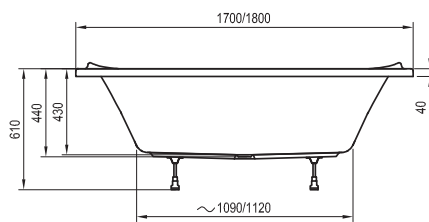

Campanula II

Bathtub colour

WHITE

Panel colour

WHITE

Order No.	BATHTUB	Dimensions (mm)	Size of packaging (cm)	Gross weight (kg)	Price excl. VAT	Price incl. VAT
CA21000000	Bathtub CAMPANULA II 170x75 snowwhite	1700x750x440	171x76x50	22,6	-	-
CB21000000	Bathtub CAMPANULA II 180x80 snowwhite	1800x800x440	181x76x50	24,5	-	-

Order No.	PANELS AND SUPPORTS	Dimensions (mm)	Size of packaging (cm)	Gross weight (kg)	Price excl. VAT	Price incl. VAT
CY00030000	Support for bathtub 75 U	66x11x5	66x11x5	3,3	-	-
CY00040000	Support for bathtub 80 U	71x11x5	71x11x5	3,4	-	-
CZ001V0A00	Frontal panel U 170 snowwhite	171x3x59	171x3x59	4,7	-	-
CZ001Y0A00	Frontal panel U 180 snowwhite	180x3x59	180x3x59	5,2	-	-
CZ00130A00	Side panel U 75 snowwhite	75x3x59	75x3x59	2,0	-	-
CZ00140A00	Side panel U 80 snowwhite	80x3x59	80x3x59	2,1	-	-
B23600000N	Frontal panelkit U	51x11x5	51x11x5	1,2	-	-

Order No.	RECOMMENDED PRODUCTS	Dimensions (mm)	Size of packaging (cm)	Gross weight (kg)	Price excl. VAT	Price incl. VAT
X01377	Bathtub waste set 570 C-C R/R chrome	---	14x8x38	0,7	-	-
X01305	Bathtub waste set 570 B R/R chrome	---	14x8x38	0,8	-	-
79840C00Z1	Bath screen PVS1-80 bright alu+transparent	800	77x4x152	19,4	-	-
7U840A00Z1	Bath screen BVS1-80 chrome+transparent	800	69x4x152	26,1	-	-
D01000A070	B SET BVS1 80 chrome	---	9x12x28	1,6	-	-

170 / 180cm
75 / 80cm

Warranty: 10 years – The warranty is contingent on the buyer using original RAVAK supports (legs) intended for the given type of bathtub in accordance with the assembly manual. Products are as standard delivered within 14 days.