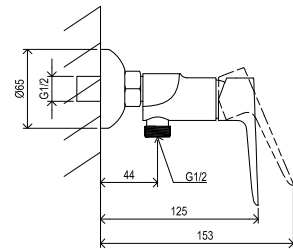

Order No.	Type	Design	Flow rate	Size of packaging (cm)	Gross weight (kg)	Price excl. VAT	Price incl. VAT
X070084	CL 032.00 Wall mounted shower faucet	chrome	17	22,5x16,5x16	1,4	-	-

Flow rate values: CL 022 bathtub/hand shower.
Flow rate is stated in l/min at a pressure of 0.3 MPa. Products are as standard delivered within 14 days.