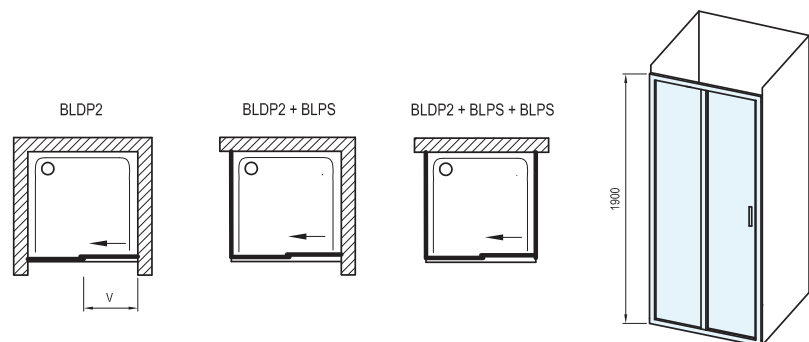

Products are as standard delivered within 14 days.

Extension profiles

Order No.	Type	Frame	Product dimensions (mm)	Size of packaging (cm)	Gross weight (kg)	Price excl. VAT	Price incl. VAT
E77880111900B	BLNPS	white	23x26x1900	2x3x191	0,5	-	-
E778801C1900B	BLNPS	bright alu	23x26x1900	2x3x191	0,4	-	-
E778801U1900B	BLNPS	satin	23x26x1900	2x3x191	0,4	-	-

Assemble a product exactly as you need – online, with a visual preview in a bathroom at <https://atypical.ravak.com>
Delivery time of atypical products is 6-8 weeks.