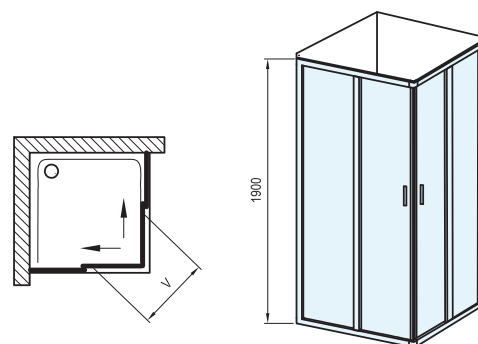

Products are as standard delivered within 14 days.

To complete your shower enclosure, it is necessary to always order at least 2 items from this product, which then make up the total price of the enclosure.

Order No.	Type	Frame	Product dimensions (mm)	Size of packaging (cm)	Gross weight (kg)	Price excl. VAT	Price incl. VAT
E77880111900B	BLNPS	white	23x26x1900	2x3x191	0,5	-	-
E778801C1900B	BLNPS	bright alu	23x26x1900	2x3x191	0,4	-	-
E778801U1900B	BLNPS	satin	23x26x1900	2x3x191	0,4	-	-

Assemble a product exactly as you need – online, with a visual preview in a bathroom at <https://atypical.ravak.com>
Delivery time of atypical products is 6-8 weeks.