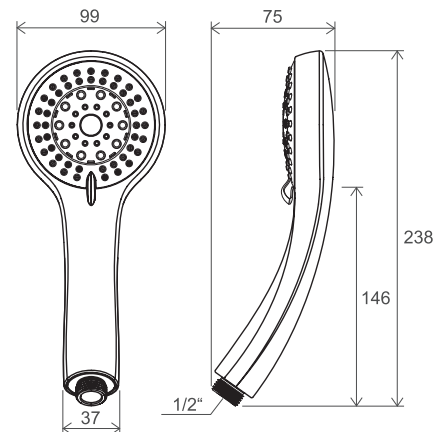

Order No.	Type	Design	Flow rate	Size of packaging (cm)	Gross weight (kg)	Price excl. VAT	Price incl. VAT
X07P008	952.00 Hand shower round, 5 functions	chrome	12/16/16/14/14	23x12,5x6	0,3	-	-

Flow rate values: 956 Rain/Mist/Rain+Mist. Flow rate values: 953 Jet/Rain/Soft. Flow rate values: 952 Jet/Soft/Stream/Soft+Stream/Soft+Jet. Flow rate is stated in l/min at a pressure of 0.3 MPa. Products are as standard delivered within 14 days.