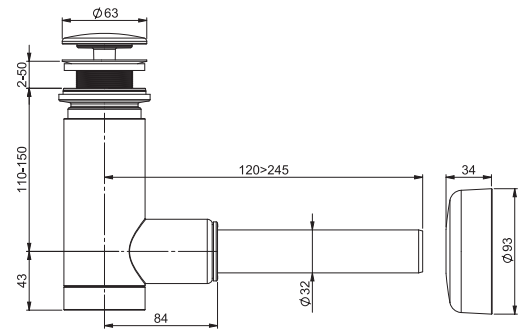

Order No.	Type	Dimensions (mm)	Size of packaging (cm)	Gross weight (kg)	Price excl. VAT	Price incl. VAT
X01723	Washbasin waste trap with fixed waste	Ø 70x155-243x245	25,2x18x10	0,6	-	-