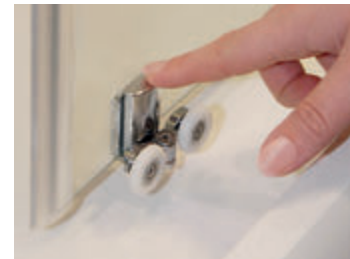

Practical shelf space on the Gigant Pro 10° shower tray outside of the stepping zone

Simple cleaning

Smart mechanism for tilting the door glass facilitates cleaning, making even seemingly hard-to-reach places easily accessible