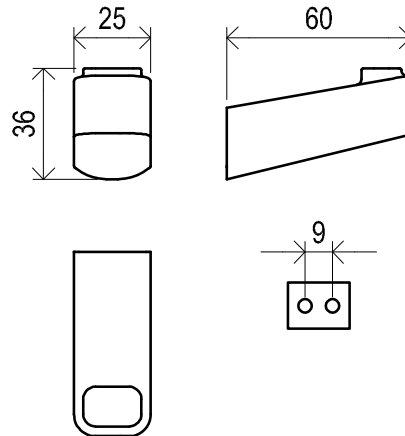

5

5-YEAR WARRANTY

3

3-YEAR WARRANTY

Zn

METAL DESIGN

CONCEPTS

10°

Order No.	Type	Design	Size of packaging (cm)	Gross weight (kg)	Price excl. VAT	Price incl. VAT
X07P353	TD 110.00 Single hook	chrome	8x3,5x11	0,1	-	-
X07P555	TD 110.20 Single hook, black	black	8x3,5x11	0,2	-	-