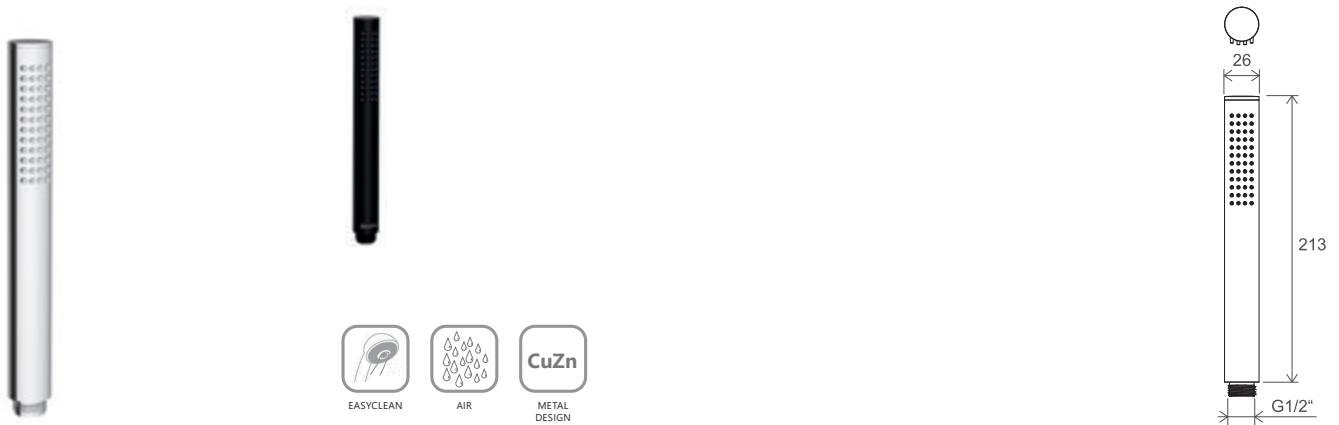

Order No.	Type	Design	Flow rate	Size of packaging (cm)	Gross weight (kg)	Price excl. VAT	Price incl. VAT
X07P007	957.00 Hand shower Chrome round, 1 function	chrome	15	4x4x25	0,2	-	-
X07P573	957.20 Hand shower Air, 1 function, round - black	black	14	4x4x25	0,2	-	-

Flow rate values: 958 Jet/Rain/Rain+Jet.
Flow rate is stated in l/min at a pressure of 0.3 MPa. Products are as standard delivered within 14 days.