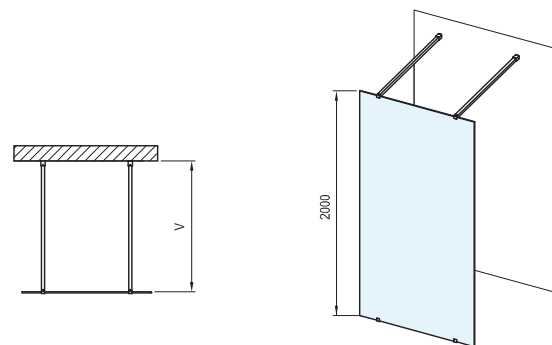

Walk-In Free

Design

Standard panelling

Atypical panelling

Height
2000 mm

Order No.	Type	Frame	Panelling	Product dimensions (mm)	„V“ entrance (mm)	Size of packaging (cm)	Gross weight (kg)	Price excl. VAT	Price incl. VAT
GW9FG0C00Z1	Walk In Free - 120	-	transparent	1200		125x8x205	57,0	-	-
GW9FJ0C00Z1	Walk In Free - 130	-	transparent	1300		135x8x205	60,4	-	-
GW9FM0C00Z1	Walk In Free - 140	-	transparent	1400		145x8x205	69,0	-	-
GW9FP0C00Z1	Walk In Free - 150	-	transparent	1500		155x8x205	69,8	-	-
GW9FS0C00Z1	Walk In Free - 160	-	transparent	1600		165x8x205	77,0	-	-
GWD01000A098	W SET - Uni Free/Wall	bright alu	-	---	max. 1200	6x10x125	1,5	-	-
GWD010003023	W SET - Uni Free/Wall	black	-	---	max. 1200	6x10x125	1,4	-	-
GWD01000A096	W SET - 90 Free	bright alu	-	---	900	120x7,4x5	1,7	-	-
GWD010003020	W SET - 90 Free	black	-	---	900	120x7,4x5	1,7	-	-
GWD01000A097	W SET - 100 Free	bright alu	-	---	1000	130x7,4x5	1,9	-	-
GWD010003021	W SET - 100 Free	black	-	---	1000	130x7,4x5	1,9	-	-

Products are as standard delivered within 14 days.

For a complete product, it is necessary to order a Walk-In Free glass pane pack separately and a W SET separately.