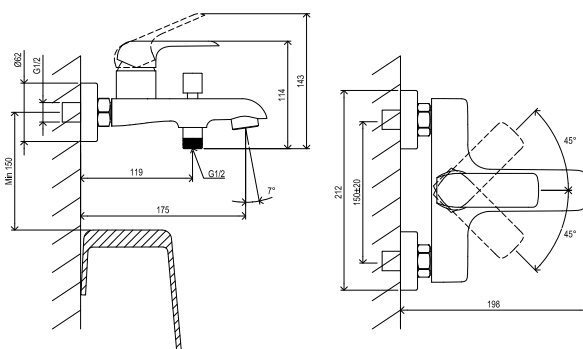

Order No.	Type	Design	Flow rate	Size of packaging (cm)	Gross weight (kg)	Price excl. VAT	Price incl. VAT
X070119	FL 022.00 Wall mounted bathtub faucet	chrome	21/24	22,5x16,5x18,5	2,2	-	-