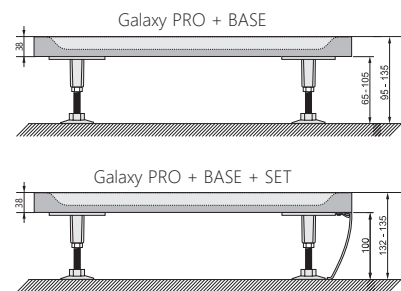

Asymetric Pro 10°

Order No.	Type	Size of packaging (cm)	Gross weight (kg)	Price excl. VAT	Price incl. VAT
XA25G70101L	Shower tray ASYMETRIC PRO 120x90L 10° white	94x6x125	52,2	-	-
XA25G70101P	Shower tray ASYMETRIC PRO 120x90 R 10° white	94x6x125	52,2	-	-
XA95G70101L	Panel ASYMETRIC PRO 120x90 SET L 10° white	122x92x11	1,4	-	-
XA95G70101P	Panel ASYMETRIC PRO 120x90 SET R 10° white	122x92x11	1,4	-	-
XB2J000000N	Base GALAXY PRO	15x8x8	0,6	-	-
A000000004	Universal mounting kit for shower trays	8x5x125	0,7	-	-

Material: cast mixture of dolomite and resin
Production process: casting