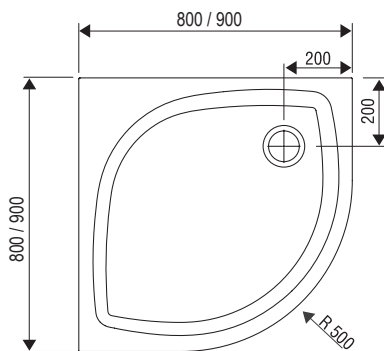

Elipso Pro Flat

Order No.	Type	Size of packaging (cm)	Gross weight (kg)	Price excl. VAT	Price incl. VAT
XA234411010	Shower tray ELIPSO PRO-80 Flat white	84x6x84	24,6	-	-
XA237711010	Shower tray ELIPSO PRO-90 Flat white	95x6x95	33,6	-	-
XA934001010	Panel ELIPSO PRO-80 SET white	4x33x11	1,1	-	-
XA937001010	Panel ELIPSO PRO-90 SET white	4x44x11	1,2	-	-
XB2J000000N	Base GALAXY PRO	15x8x8	0,6	-	-
A000000004	Universal mounting kit for shower trays	8x5x125	0,7	-	-

Material: cast mixture of dolomite and resin
Production process: casting