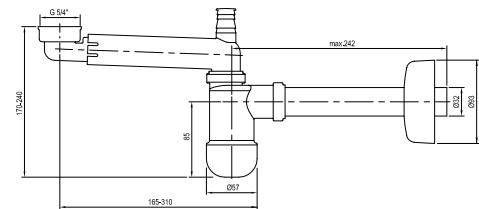

Order No.	Type	Size of packaging (cm)	Gross weight (kg)	Price excl. VAT	Price incl. VAT
X01612	Washbasin waste trap furniture	20x9x40	0,3	-	-