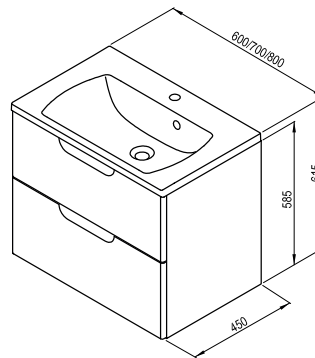

Order No.	Type	Dimensions (mm)	Size of packaging (cm)	Gross weight (kg)	Price excl. VAT	Price incl. VAT
X000001476	SD Classic II 600 white/white	600x450x585	64x53x64	22,5	-	-
X000001477	SD Classic II 600 white/gray	600x450x585	64x53x64	22,5	-	-
X000001478	SD Classic II 700 white/white	700x450x585	74x53x64	25,0	-	-
X000001479	SD Classic II 700 white/gray	700x450x585	74x53x64	25,0	-	-
X000001480	SD Classic II 800 white/white	800x450x585	84x53x64	27,0	-	-
X000001481	SD Classic II 800 white/gray	800x450x585	84x53x64	27,0	-	-

Products are as standard delivered within 14 days.