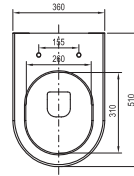

Uni Chrome toilet

Order No.	Type	Dimensions (mm)	Size of packaging (cm)	Gross weight (kg)	Price excl. VAT	Price incl. VAT
X01535	WC Uni Chrome RimOff white	360x510x350	40x40x53	26,0	-	-