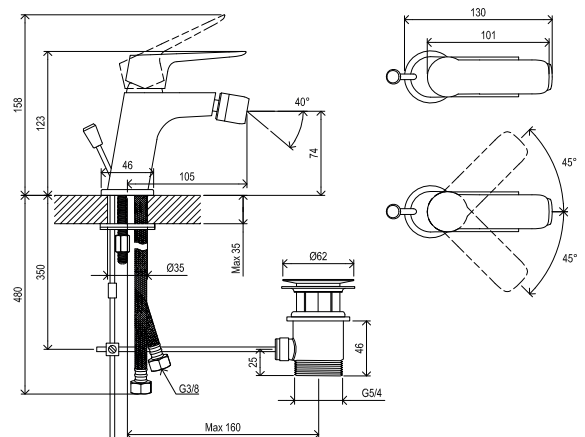

EASYSKIN

Order No.	Type	Design	Flow rate	Size of packaging (cm)	Gross weight (kg)	Price excl. VAT	Price incl. VAT
X070085	CL 016.00 Washbasin/sink faucet	chrome	7	46x25x7	1,8	-	-

EASYSKIN

Order No.	Type	Design	Flow rate	Size of packaging (cm)	Gross weight (kg)	Price excl. VAT	Price incl. VAT
X070082	CL 055.00 Bidet faucet with pop-up waste	chrome	10	28x20x7,5	1,5	-	-