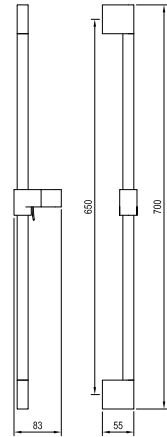

2-YEAR
WARRANTY

Showers and accessories

CuZn

METAL
DESIGN

Order No.	Type	Design	Size of packaging (cm)	Gross weight (kg)	Price excl. VAT	Price incl. VAT
X07P013	974.00 Shower bar with sliding shower holder 70 cm	chrome	73x14x4,5	0,6	-	-
X07P638	974.20 Shower bar with sliding shower holder 70 cm, black	black	73x14x4,5	0,6	-	-