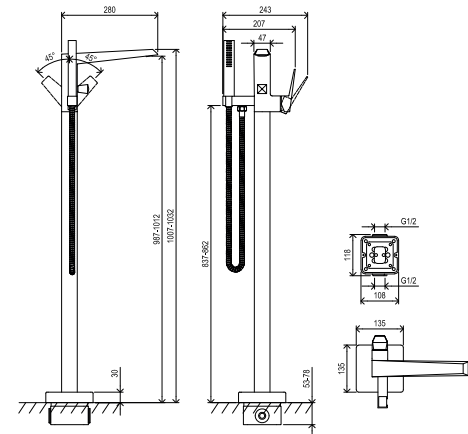

Order No.	Type	Design	Flow rate	Size of packaging (cm)	Gross weight (kg)	Price excl. VAT	Price incl. VAT
X070079	FM 081.00 Floor mounted bathtub faucet	chrome	19/15	103x42x23	10,1	-	-

Flow rate values: bathtub/hand shower.
Flow rate is stated in l/min at a pressure of 0.3 MPa. Products are as standard delivered within 14 days.