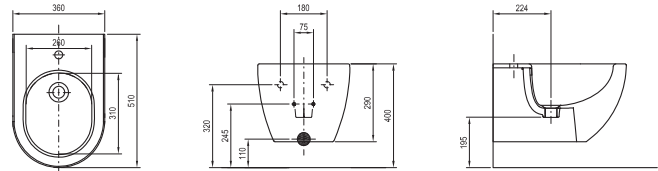

Uni Chrome bidet

Order No.	Type	Dimensions (mm)	Size of packaging (cm)	Gross weight (kg)	Price excl. VAT	Price incl. VAT
X01517	Bidet Uni Chrome white	360x510x290	40x40x53	21,0	-	-
X070055	CR 055.00 Bidet faucet with pop-up waste	---	32x21x7,5	1,8	-	-