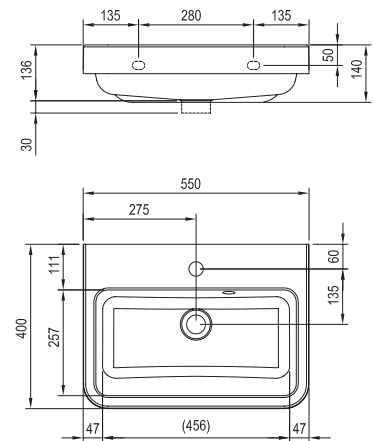

Accessories → 424

Faucets → 494

Extras → 576

Furniture → 472

Bathtubs → 338

BeHappy II

Order No.	Type	Dimensions (mm)	Size of packaging (cm)	Gross weight (kg)	Price excl. VAT	Price incl. VAT
XJAL1100001	Washbasin BeHappy II L white with holes	500x665x140	52x15x68	19,7	-	-
XJAP1100001	Washbasin BeHappy II R white with holes	500x665x140	52x15x68	19,7	-	-
X01437	Washbasin waste plug Click-Clack low chrome	Ø 62x77-92	7x7x11	0,3	-	-
X01436	Washbasin waste trap U tubular chrome	Ø 45x160-190x360	4x12x34	0,4	-	-