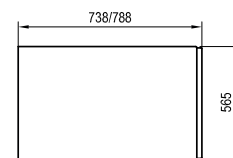

170 / 180 cm
75 / 80 cm

Warranty: 10 years – The warranty is contingent on the buyer using original RAVAK supports (legs) intended for the given type of bathtub in accordance with the assembly manual. Products are as standard delivered within 14 days.