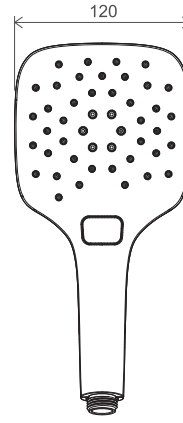

EASYCLEAN

EASYTWIST

Order No.	Type	Design	Flow rate	Size of packaging (cm)	Gross weight (kg)	Price excl. VAT	Price incl. VAT
X07S002	921.00 Shower set - hand shower Air, 3 functions, shower bar 70 cm, hose 150 cm	chrome	6/9/10	93x19x11,5	1,7	-	-