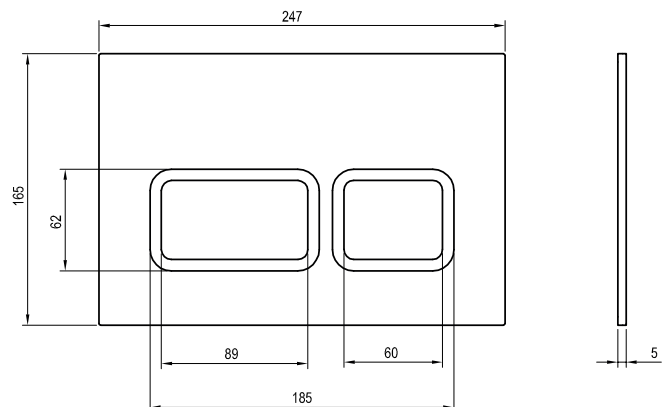

Order No.	Type	Dimensions (mm)	Size of packaging (cm)	Gross weight (kg)	Price excl. VAT	Price incl. VAT
X01739	WC flush plate Twin satin	247x165x5	25x17x4	1,4	-	-