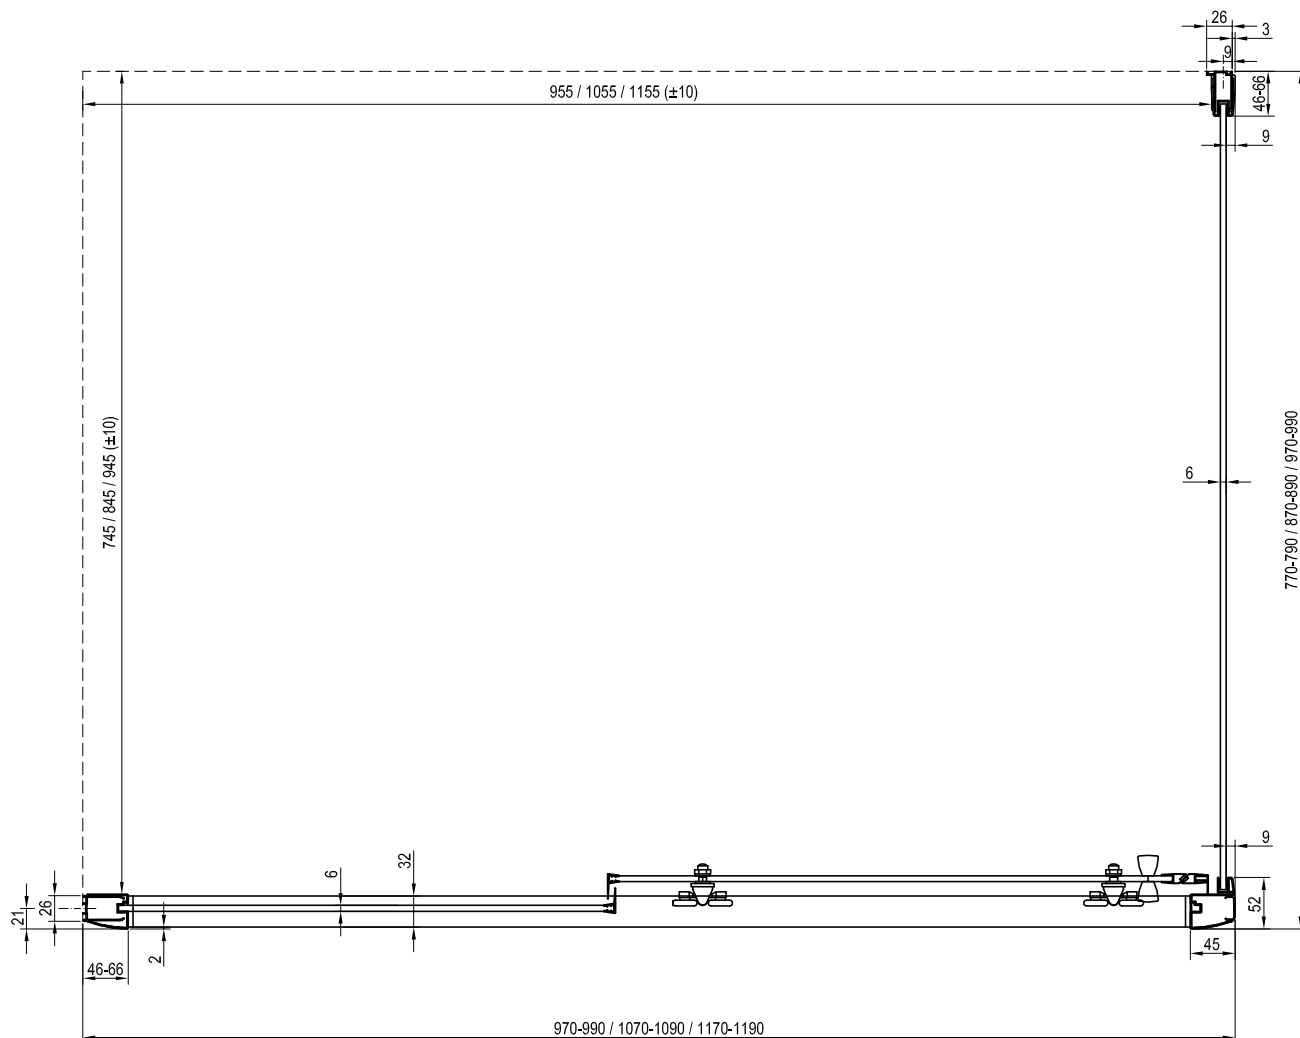

BLDP2 + BLPS Structural preparation

Type	Mounting onto a tray * Recommended shower tray size (mm)	Floor mounting ** Recommended size of inclined area (mm)
BLDP2 100 + BLPS - 80	1000 x 800	955 x 745
BLDP2 100 + BLPS - 100	1000 x 1000	955 x 945
BLDP2 110 + BLPS - 80	1100 x 800	1055 x 745
BLDP2 120 + BLPS - 80	1200 x 800	1155 x 745
BLDP2 120 + BLPS - 90	1200 x 900	1155 x 845
Other combinations	-	In accordance with technical drawings

* The values listed in the table assume the tray is mounted in accordance with the RAVAK assembly manual

** The values in the table apply to the inside edge of the glass.