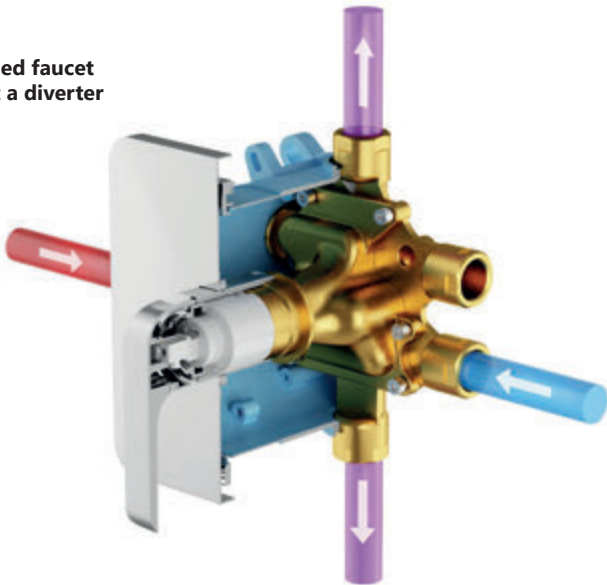

Concealed faucet with
a diverter

Order No.	Type	Design	Flow rate	Size of packaging (cm)	Gross weight (kg)	Price excl. VAT	Price incl. VAT
X070139	RB 072.50 R-box Vari	-		17,5x17,5x12,5	1,8	-	-
X070123	FL 065.00 Concealed faucet with diverter for R-box	chrome	25/25	21,5x18,5x10	2,0	-	-
X070124	FL 066.00 Concealed faucet without diverter for R-box	chrome	25	21,5x18,5x10	1,6	-	-

Concealed faucet
without a diverter