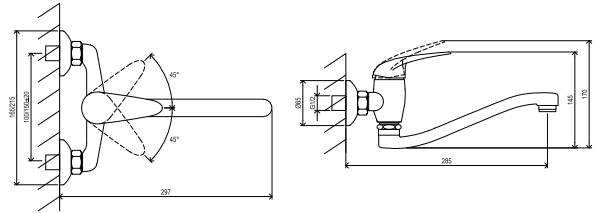

Order No.	Type	Design	Flow rate	Size of packaging (cm)	Gross weight (kg)	Price excl. VAT	Price incl. VAT
X070007	SN 041.00/100 Wall mounted washbasin faucet 100 mm	chrome	17	40x15x7	1,3	-	-