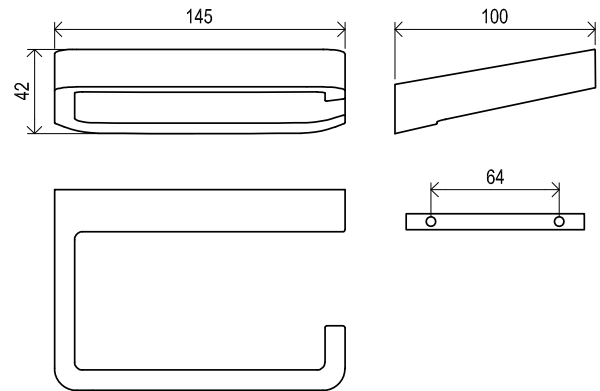

5

5-YEAR WARRANTY

3

3-YEAR WARRANTY

Zn

METAL DESIGN

CONCEPTS

10°

Order No.	Type	Design	Size of packaging (cm)	Gross weight (kg)	Price excl. VAT	Price incl. VAT
X07P329	TD 400.00 Toilet paper holder	chrome	11x4,5x16	0,5	-	-
X07P565	TD 400.20 Toilet paper holder, black	black	11x4,5x16	0,5	-	-