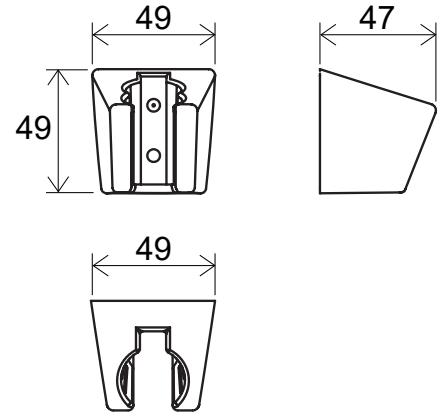

RAVAK
CLEANER
CHROME

2-YEAR
WARRANTY

Showers and accessories

Order No.	Type	Design	Size of packaging (cm)	Gross weight (kg)	Price excl. VAT	Price incl. VAT
X07P345	612.00 Shower holder plastic	chrome	8x7x5,5	0,1	-	-
X07P640	612.20 Shower holder plastic, black		8x7x5,5	0,1	-	-