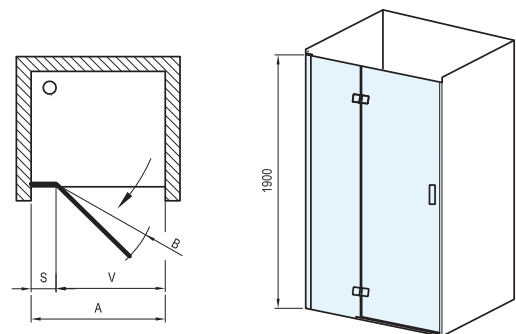

Products are as standard delivered within 14 days.