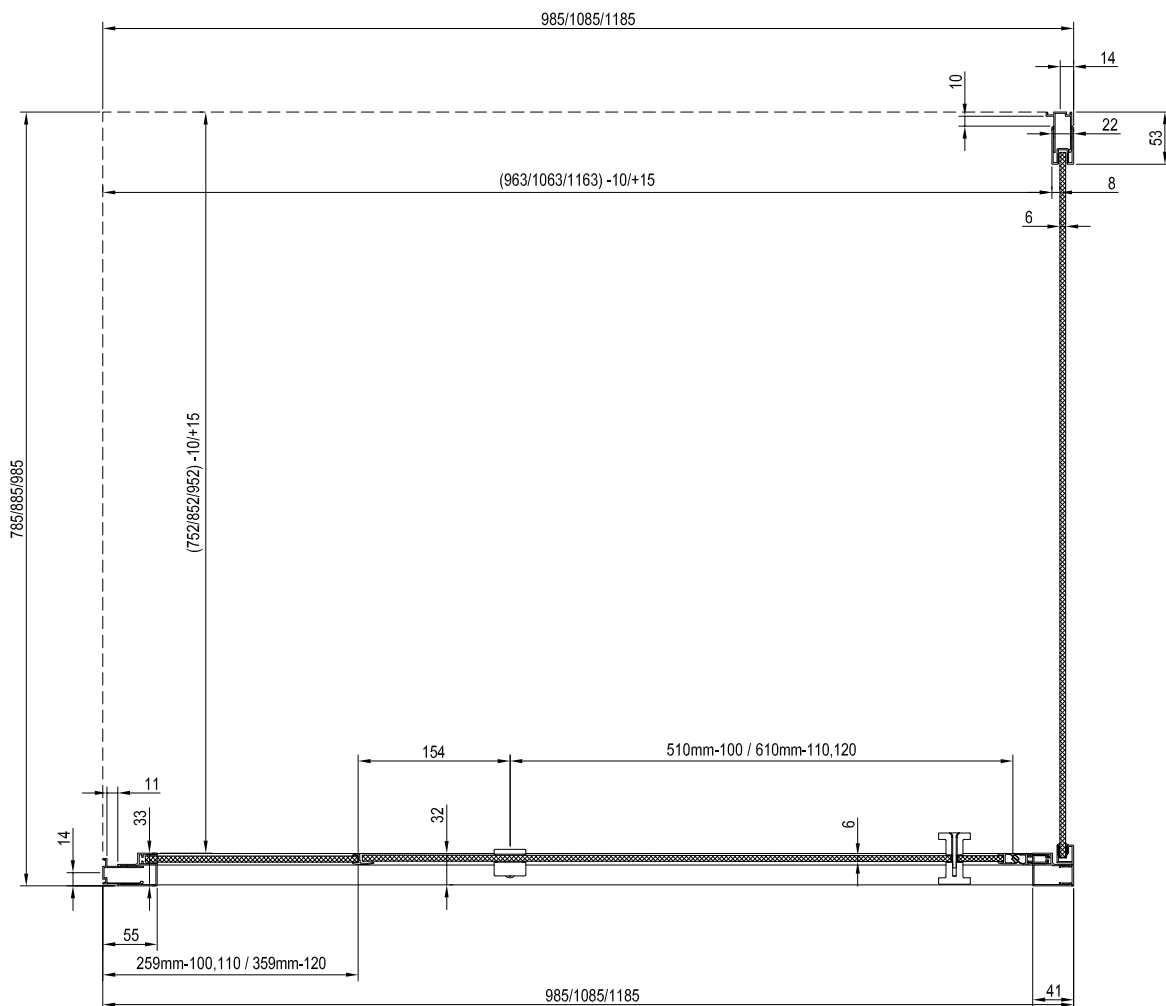

NDOP2 + NPSS Structural preparation

Type	Mounting onto a tray * Recommended shower tray size (mm)	Floor mounting ** Recommended size of inclined area (mm)
NDOP2 - 100 + NPSS - 80	1000 x 800	961 x 744
NDOP2 - 100 + NPSS - 100	1000 x 1000	961 x 944
NDOP2 - 110 + NPSS - 80	1100 x 800	1061 x 744
NDOP2 - 120 + NPSS - 80	1200 x 800	1161 x 744
NDOP2 - 120 + NPSS - 90	1200 x 900	1161 x 844

* The values listed in the table assume the tray is mounted in accordance with the RAVAK assembly manual

** The values in the table apply to the inside edge of the glass.