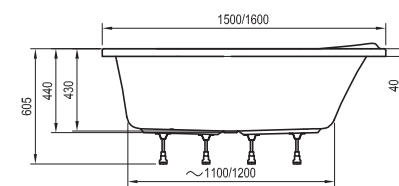

Rosa 95

Bathtub colour

WHITE

Panel colour

WHITE

Order No.	BATHTUB	Dimensions (mm)	Size of packaging (cm)	Gross weight (kg)	Price excl. VAT	Price incl. VAT
C55100000	Bathtub ROSA 95 150x95 L snowwhite	1500x950x440	151x95x50	24,0	-	-
C56100000	Bathtub ROSA 95 150x95 R snowwhite	1500x950x440	153x95x50	24,0	-	-
C57100000	Bathtub ROSA 95 160x95 L snowwhite	1600x950x440	163x95x50	26,0	-	-
C58100000	Bathtub ROSA 95 160x95 R snowwhite	1600x950x440	163x95x50	26,0	-	-

Order No.	PANELS AND SUPPORTS	Dimensions (mm)	Size of packaging (cm)	Gross weight (kg)	Price excl. VAT	Price incl. VAT
CY5500000	Support for bathtub ROSA Universal	---	88x11x5	4,4	-	-
CZ55100A00	Panel A ROSA 95 L 150 cm snowwhite	1500x950x560	3x48x59	6,0	-	-
CZ56100A00	Panel A ROSA 95 R 150 cm snowwhite	1500x950x560	3x48x59	6,0	-	-
CZ57100A00	Panel A ROSA 95 L 160 cm snowwhite	1600x950x560	3x51x59	6,1	-	-
CZ58100A00	Panel A ROSA 95 R 160 cm snowwhite	1600x950x560	3x51x59	6,1	-	-
B23000100N	Panelkit ROSA Universal	---	72x11x5	3,3	-	-

Order No.	RECOMMENDED PRODUCTS	Dimensions (mm)	Size of packaging (cm)	Gross weight (kg)	Price excl. VAT	Price incl. VAT
X01305	Bathtub waste set 570 B R/R chrome	---	14x8x38	0,8	-	-
X01438	Bathtub overflow filler 570 B S/R chrome	---	15x11x39	0,9	-	-
7QLMOC00Y1	Bath screen CVSK1 ROSA 140/150L bright alu+transparent	---	84x5x156	25,7	-	-
76L8010041	Bath screen VSK2 ROSA 150L white+rain	---	48x8x153	6,7	-	-

150 / 160 cm
95 cm

Warranty: 10 years – The warranty is contingent on the buyer using original RAVAK supports (legs) intended for the given type of bathtub in accordance with the assembly manual. Products are as standard delivered within 14 days.