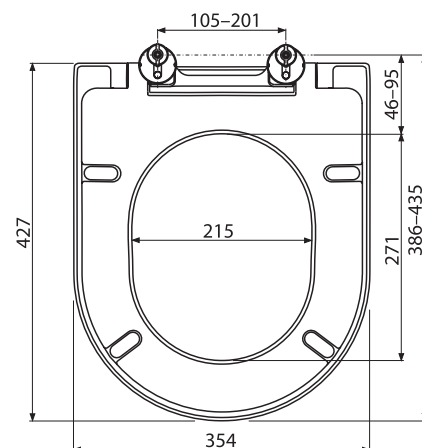

Order No.	Type	Dimensions (mm)	Size of packaging (cm)	Gross weight (kg)	Price excl. VAT	Price incl. VAT
X01549	Toilet seat Uni Chrome white	354x427x50	43,5x35,5x5,3	2,4	-	-