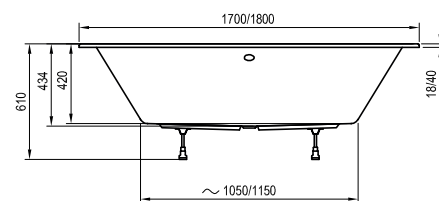

170 / 180 cm
75 / 80 cm

Warranty: 10 years – The warranty is contingent on the buyer using original RAVAK supports (legs) intended for the given type of bathtub in accordance with the assembly manual. Products are as standard delivered within 14 days.