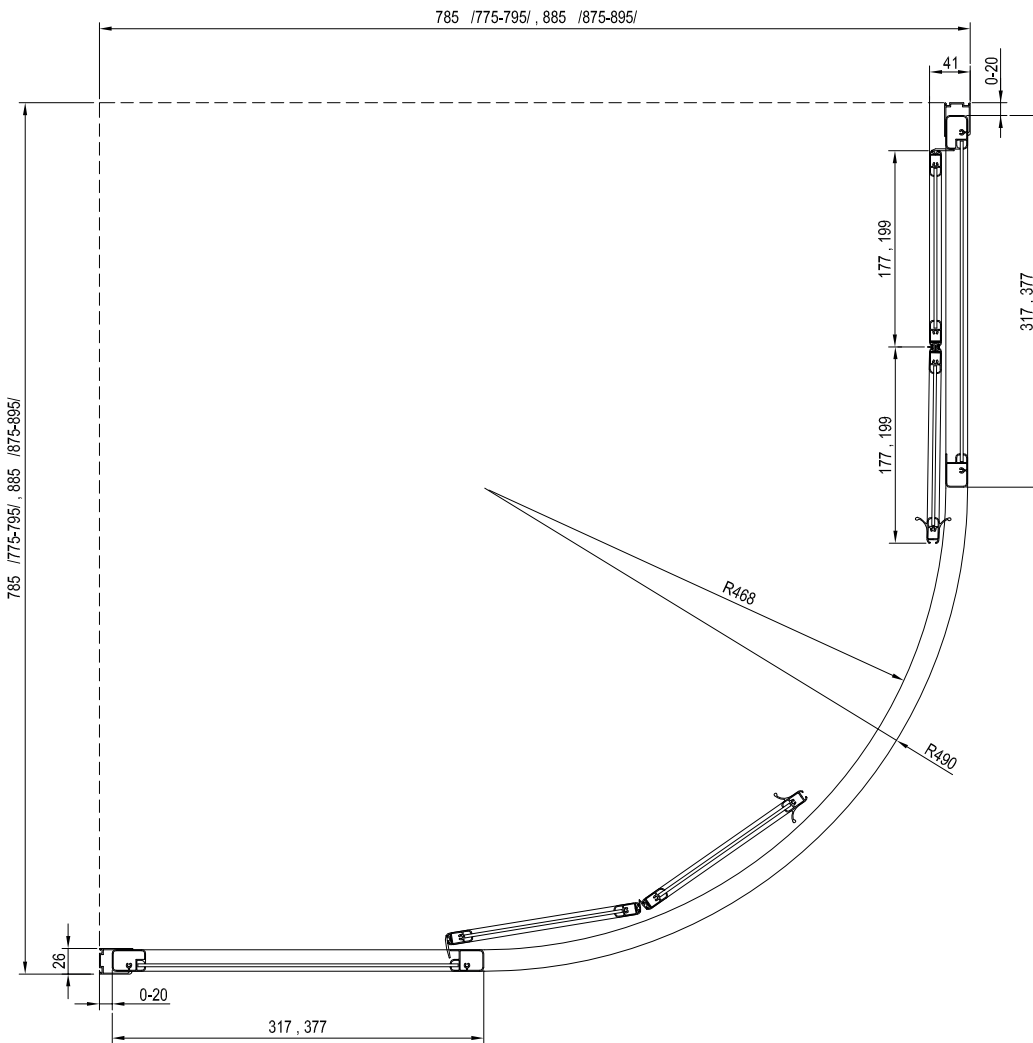

SKKP6 Structural preparation

Type	Mounting onto a tray * Recommended shower tray size (mm)	Floor mounting ** Recommended size of inclined area (mm)
SKKP6 - 80	800 x 800, R 500	In accordance with technical drawings
SKKP6 - 90	900 x 900, R 500	In accordance with technical drawings

* The values listed in the table assume the tray is mounted in accordance with the RAVAK assembly manual

** The values in the table apply to the inside edge of the glass.