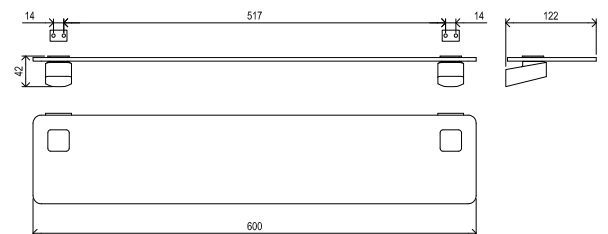

Order No.	Type	Design	Size of packaging (cm)	Gross weight (kg)	Price excl. VAT	Price incl. VAT
X07P332	TD 500.00 Glass shelf 60 cm	chrome	14x9,5x64	1,9	-	-
X07P567	TD 500.20 Glass shelf, black	black	14x9,5x64	2,0	-	-

Products are as standard delivered within 14 days. Warranty for accessories in black design is 3 years.