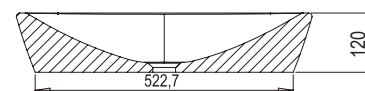

Order No.	Type	Dimensions (mm)	Size of packaging (cm)	Gross weight (kg)	Price excl. VAT	Price incl. VAT
XJX01160002	Washbasin Ceramic 600 R ceramic white	600x400x120	61x42x15	13,0	-	-
X01439	Washbasin waste plug fixed chrome	Ø 68x104-119	7,5x7,5x14,5	0,3	-	-
X01695	Washbasin waste plug fixed ceramic	Ø 67x99	7,5x7,5x14,5	0,3	-	-
X01762	Washbasin waste plug fixed black	Ø 68x104-119	7,5x7,5x14,5	0,4	-	-
X01371	Washbasin waste trap chrome	Ø 50x140-240x360	15x7x36	0,8	-	-
X01747	Washbasin waste trap black	Ø 50x140-240x360	15x7x36	0,9	-	-
X01612	Washbasin waste trap furniture	Ø 70x170-240x210-510	20x9x40	0,3	-	-

Products are as standard delivered within 14 days.