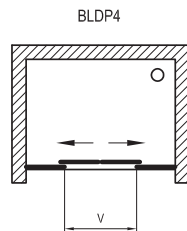

5-YEAR WARRANTY

GLASS THICKNESS

TILTING GLASS

GLASS PROTECTION ANTICALC

SILENT OPERATION

Blix BLDP4

Design

BRIGHT ALU SATIN WHITE

Standard panelling

TRANSPARENT GRAPE

Atypical panelling

GRAPHITE MATELLUX MATRIX

Height 1900 mm

Order No.	Type	Frame	Panelling	Product dimensions (mm)	Product dimensions in mm - installation with BLPS	Product dimensions in mm - installation with BLPS+BLPS	V^o entrance (mm)	Size of packaging (cm)	Gross weight (kg)	Price excl. VAT	Price incl. VAT
0YVK0100Z1	○ BLDP4 - 200	white	transparent	1970-2010	1970-1990	1970	893	69,5x11x201,5	69,3	-	-
0YVK0U00Z1	○ BLDP4 - 200	satin	transparent	1970-2010	1970-1990	1970	893	69,5x11x201,5	69,3	-	-
0YVK0C00Z1	○ BLDP4 - 200	bright alu	transparent	1970-2010	1970-1990	1970	893	69,5x11x201,5	69,3	-	-
0YVK0100ZG	○ BLDP4 - 200	white	grape	1970-2010	1970-1990	1970	893	69,5x11x201,5	69,3	-	-
0YVK0U00ZG	○ BLDP4 - 200	satin	grape	1970-2010	1970-1990	1970	893	69,5x11x201,5	69,3	-	-
0YVK0C00ZG	○ BLDP4 - 200	bright alu	grape	1970-2010	1970-1990	1970	893	69,5x11x201,5	69,3	-	-

○ 6 week delivery time.
Other products are normally delivered within 14 days.