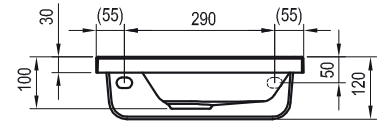

5

5-YEAR
WARRANTY

CONCEPTS

Chrome

Order No.	Type	Dimensions (mm)	Size of packaging (cm)	Gross weight (kg)	Price excl. VAT	Price incl. VAT
XJGL1100000	Small washbasin Chrome L white with holes	400x220x120	63x19x19	5,6	-	-
XJGP1100000	Small washbasin Chrome R white with holes	400x220x120	63x19x19	5,6	-	-
X01437	Washbasin waste plug Click-Clack low chrome	Ø 62x77-92	7x7x11	0,3	-	-
X01373	Washbasin waste plug Click-Clack	Ø 62x104-119	7,5x7,5x14,5	0,4	-	-
X01748	Washbasin waste plug Click-Clack black	Ø 62x104-119	7,5x7,5x14,5	0,4	-	-
X01612	Washbasin waste trap furniture	Ø 70x170-240x210-510	20x9x40	0,3	-	-
X01371	Washbasin waste trap chrome	Ø 50x140-240x360	15x7x36	0,8	-	-
X01747	Washbasin waste trap black	Ø 50x140-240x360	15x7x36	0,9	-	-