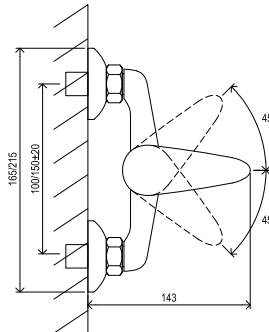

Order No.	Type	Design	Flow rate	Size of packaging (cm)	Gross weight (kg)	Price excl. VAT	Price incl. VAT
X070005	SN 032.00/100 Wall mounted shower faucet 100 mm	chrome	20	23x12x9,5	1,0	-	-

Flow rate values: SN 022 bathtub/hand shower.
Flow rate is stated in l/min at a pressure of 0.3 MPa. Products are as standard delivered within 14 days.