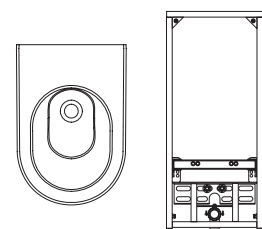

Chrome bidet accessories > 492