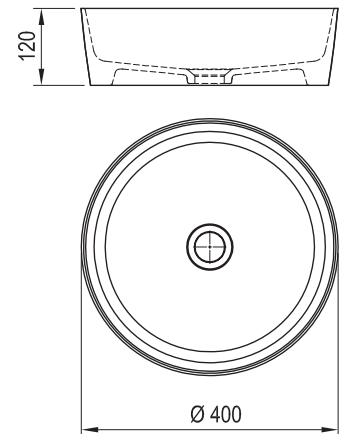

Order No.	Type	Dimensions (mm)	Size of packaging (cm)	Gross weight (kg)	Price excl. VAT	Price incl. VAT
XJX01140001	Washbasin Uni 400 ceramic white	Ø 400x120	44x13x44	7,2	-	-
X01439	Washbasin waste plug fixed chrome	Ø 68x104-119	7,5x7,5x14,5	0,3	-	-
X01695	Washbasin waste plug fixed ceramic	Ø 67x99	7,5x7,5x14,5	0,3	-	-
X01762	Washbasin waste plug fixed black	Ø 68x104-119	7,5x7,5x14,5	0,4	-	-
X01371	Washbasin waste trap chrome	Ø 50x140-240x360	15x7x36	0,8	-	-
X01747	Washbasin waste trap black	Ø 50x140-240x360	15x7x36	0,9	-	-
X01612	Washbasin waste trap furniture	Ø 70x170-240x210-510	20x9x40	0,3	-	-

Products are as standard delivered within 14 days.