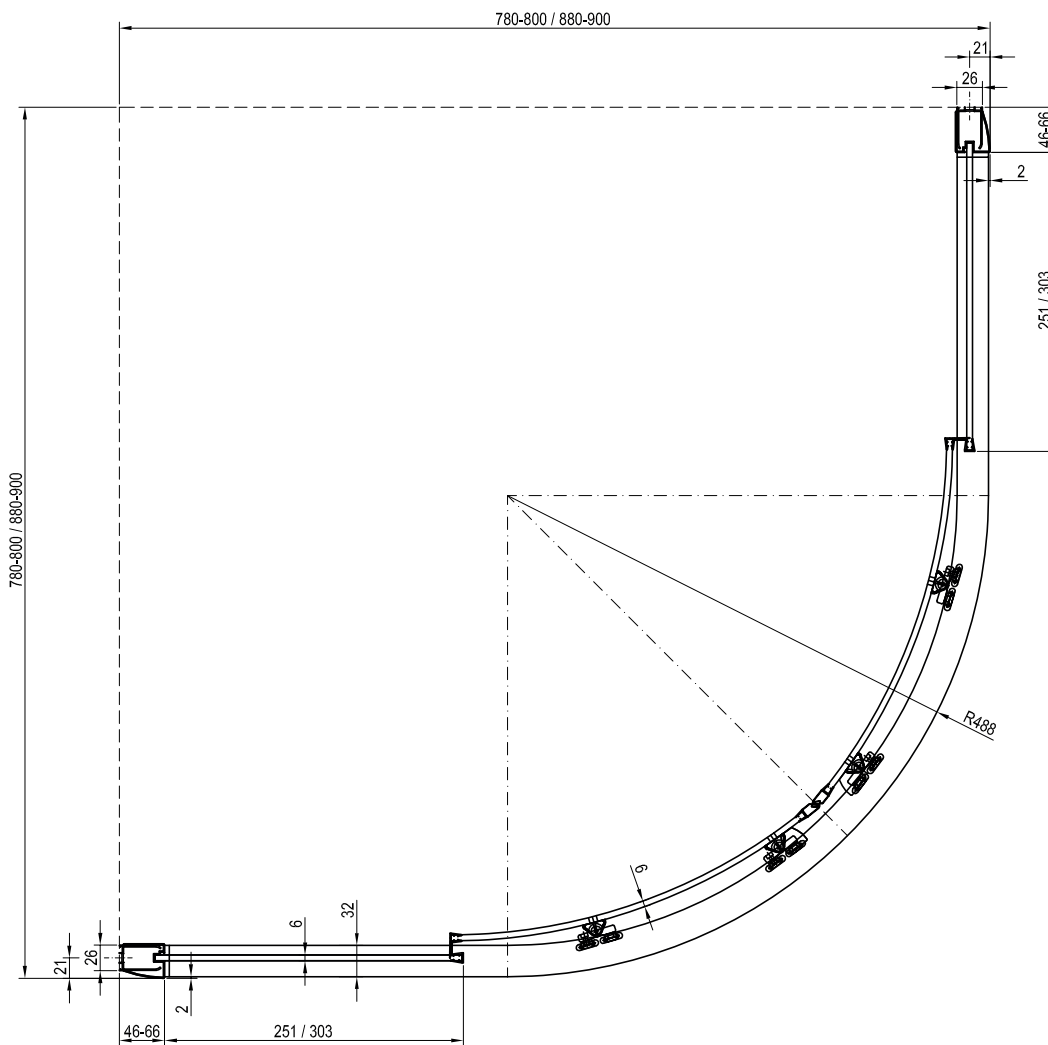

BLCP4 Structural preparation

Type	Mounting onto a tray * Recommended shower tray size (mm)	Floor mounting ** Recommended size of inclined area (mm)
BLCP4 - 80	800 x 800, R 500	In accordance with technical drawings
BLCP4 - 90	900 x 900, R 500	In accordance with technical drawings

* The values listed in the table assume the tray is mounted in accordance with the RAVAK assembly manual

** The values in the table apply to the inside edge of the glass.