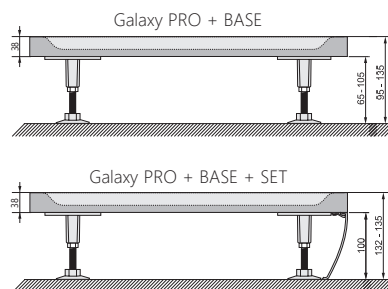

Galaxy Pro Chrome

Gigant Pro Chrome

Order No.	Type	Size of packaging (cm)	Gross weight (kg)	Price excl. VAT	Price incl. VAT
XA04A401010	Shower tray GIGANT PRO 100x80 CHROME white	84x6x105	34,6	-	-
XA04A701010	Shower tray GIGANT PRO 100x90 CHROME white	94x6x105	39,7	-	-
XA04D401010	Shower tray GIGANT PRO 110x80 CHROME white	84x6x115	39,7	-	-
XA04G401010	Shower tray GIGANT PRO 120x80 CHROME white	84x6x125	43,0	-	-
XA04G701010	Shower tray GIGANT PRO 120x90 CHROME white	94x6x125	47,5	-	-
XA83AL01010	Panel GIGANT PRO 100x80 SET L white	4x64x11	1,2	-	-
XA83AP01010	Panel GIGANT PRO 100x80 SET R white	4x64x11	1,2	-	-
XA83DL01010	Panel GIGANT PRO 110x80 SET L white	4x72x11	1,3	-	-
XA83DP01010	Panel GIGANT PRO 110x80 SET R white	4x72x11	1,3	-	-
XA83GL01010	Panel GIGANT PRO 120x80 SET L white	4x76x11	1,4	-	-
XA83GP01010	Panel GIGANT PRO 120x80 SET R white	4x76x11	1,4	-	-
XA83GL71010	Panel GIGANT PRO 120x90 SET L white	4x75x11	1,4	-	-
XA83GP71010	Panel GIGANT PRO 120x90 SET R white	4x75x11	1,4	-	-
XB2J000000N	Base GALAXY PRO	15x8x8	0,6	-	-
A000000004	Universal mounting kit for shower trays	8x5x125	0,7	-	-

Material: cast mixture of dolomite and resin
Production process: casting