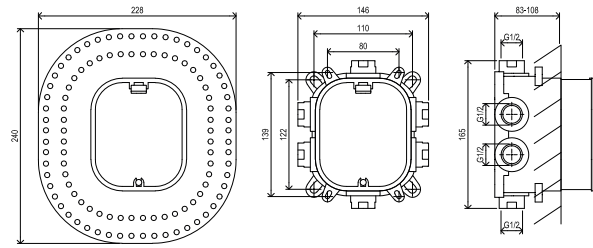

Order No.	Type	Design	Flow rate	Size of packaging (cm)	Gross weight (kg)	Price excl. VAT	Price incl. VAT
X070139	RB 072.50 R-box Vari	-		17,5x17,5x12,5	1,8	-	-
X070123	FL 065.00 Concealed faucet with diverter for R-box	chrome	25/25	21,5x18,5x10	2,0	-	-
X070124	FL 066.00 Concealed faucet without diverter for R-box	chrome	25	21,5x18,5x10	1,6	-	-

Choose either the upper or the lower outlet and blank off the other.

Both outlets must be connected to the piping system. When mounting the faucet to a bathtub, the outflow into the bathtub must be connected to the lower outlet and the hand shower to the upper outlet. When installing the faucet in a shower enclosure, the hand shower must be connected to the lower outlet and the head shower to the upper outlet.