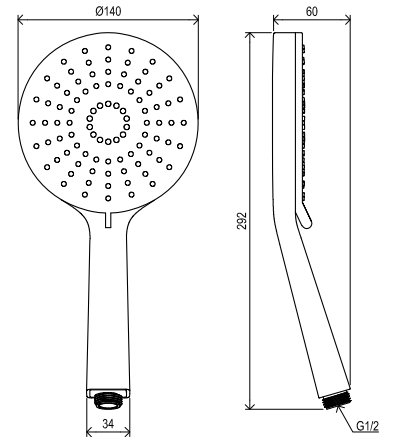

Order No.	Type	Design	Flow rate	Size of packaging (cm)	Gross weight (kg)	Price excl. VAT	Price incl. VAT
X07P344	961.00 Hand shower Flat XXL, 3 functions, 140 mm	chrome	13/15/16	31x15x5	0,4	-	-