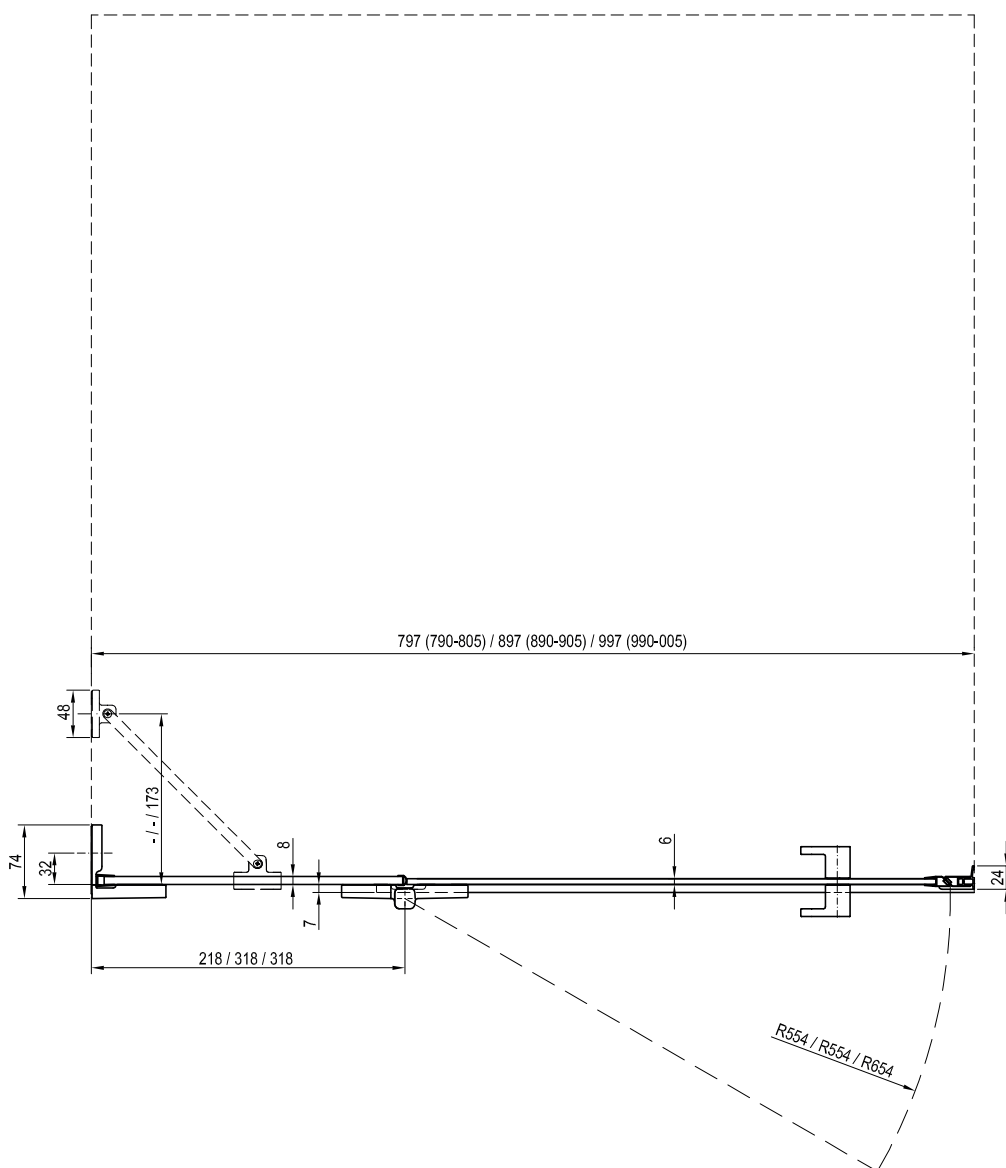

BSD2 Structural preparation