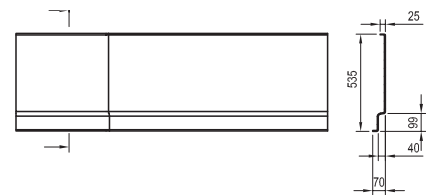

75 cm
150 / 160 / 170 cm

Warranty: 10 years –The warranty is contingent on the buyer using original RAVAK supports (legs) intended for the given type of bathtub in accordance with the assembly manual. Products are as standard delivered within 14 days.