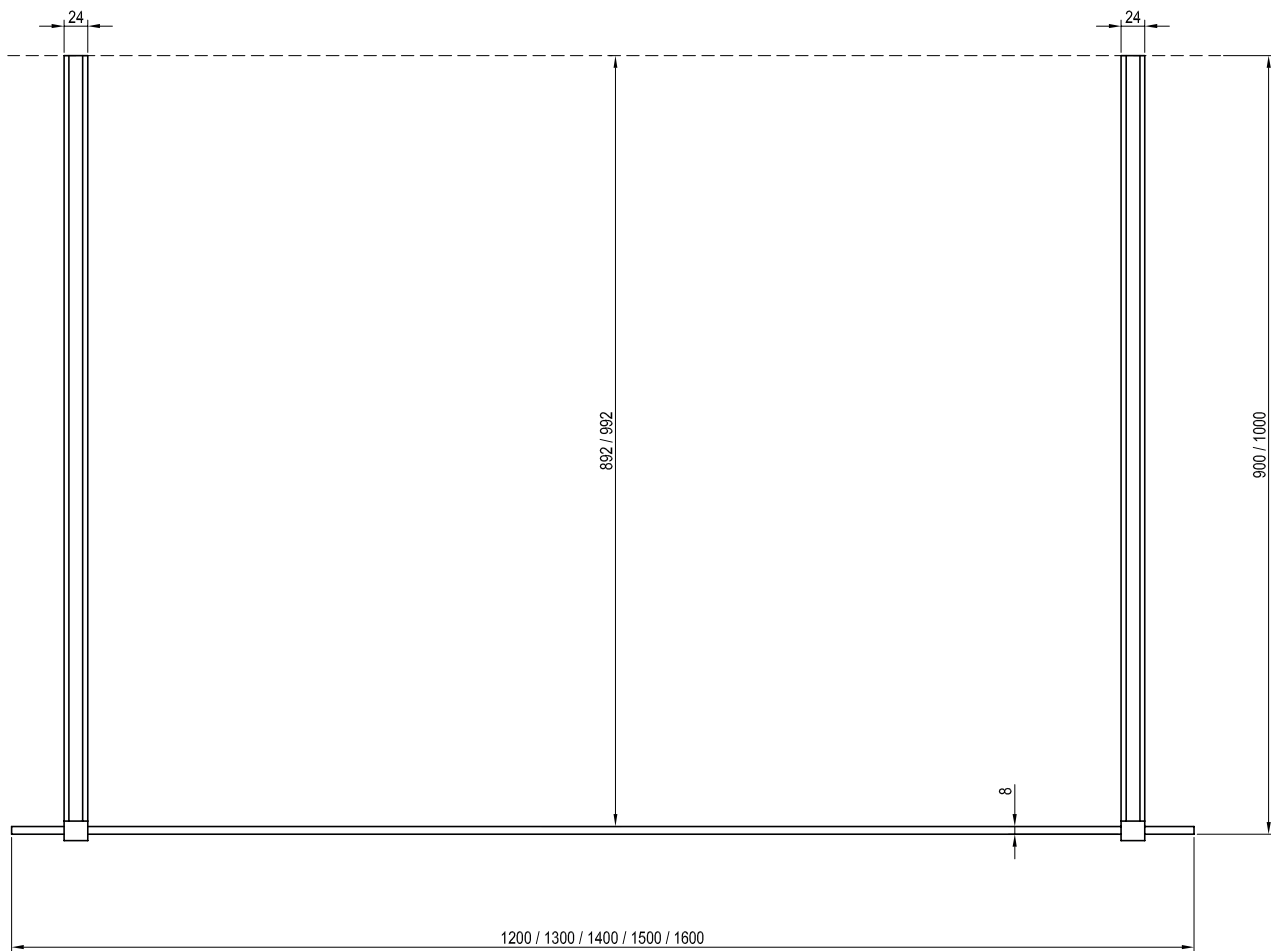

Walk-In Free

Structural preparation

Type	Mounting onto a tray * Recommended shower tray size (mm)	Floor mounting ** Recommended size of inclined area (mm)
Walk In Free - 120	1200 x 800, 1200 x 900	In accordance with technical drawings
Walk In Free - 130	-	In accordance with technical drawings
Walk In Free - 140	-	In accordance with technical drawings
Walk In Free - 150	-	In accordance with technical drawings
Walk In Free - 160	-	In accordance with technical drawings

* The values listed in the table assume the tray is mounted in accordance with the RAVAK assembly manual

** The values in the table apply to the inside edge of the glass.