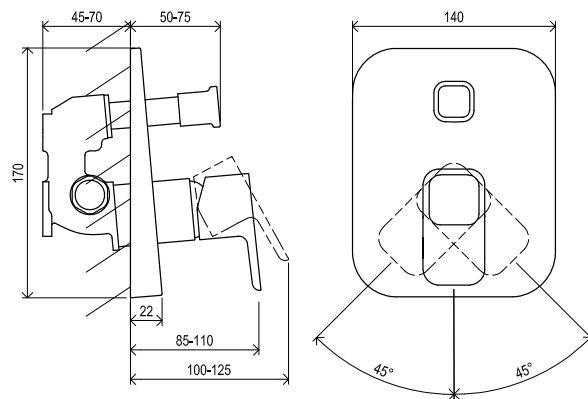

Order No.	Type	Design	Flow rate	Size of packaging (cm)	Gross weight (kg)	Price excl. VAT	Price incl. VAT
X070069	TD 062.00 Concealed faucet without diverter	chrome	26	21,5x18,5x10	1,3	-	-

EASYSWITCH

Order No.	Type	Design	Flow rate	Size of packaging (cm)	Gross weight (kg)	Price excl. VAT	Price incl. VAT
X070070	TD 065.00 Concealed faucet with diverter for R-box	chrome	21/21	21,5x18,5x10	1,9	-	-
X070052	RB 070.50 R-box for 065.00, 066.00	-	-	16x12x12	1,2	-	-