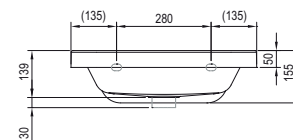

5

5-YEAR
WARRANTY

CONCEPTS

10°

Order No.	Type	Dimensions (mm)	Size of packaging (cm)	Gross weight (kg)	Price excl. VAT	Price incl. VAT
XJI01155000	Washbasin 10° 550 white with holes	550x450x169	57x19x47	15,7	-	-
XJI01165000	Washbasin 10° 650 white with holes	650x450x169	67x19x50	20,0	-	-
X01437	Washbasin waste plug Click-Clack low chrome	Ø 62x77-92	7x7x11	0,3	-	-
X01373	Washbasin waste plug Click-Clack	Ø 62x104-119	7,5x7,5x14,5	0,4	-	-
X01748	Washbasin waste plug Click-Clack black	Ø 62x104-119	7,5x7,5x14,5	0,4	-	-
X01612	Washbasin waste trap furniture	Ø 70x170-240x210-510	20x9x40	0,3	-	-
X01371	Washbasin waste trap chrome	Ø 50x140-240x360	15x7x36	0,8	-	-
X01747	Washbasin waste trap black	Ø 50x140-240x360	15x7x36	0,9	-	-