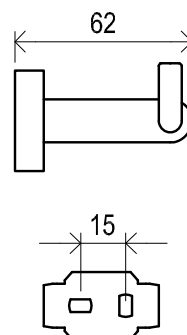

Order No.	Type	Design	Size of packaging (cm)	Gross weight (kg)	Price excl. VAT	Price incl. VAT
X07P186	CR 100.00 Double hook	chrome	11x11x6	0,3	-	-