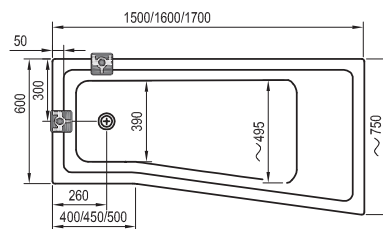

75 cm
150 / 160 / 170 cm

Warranty: 10 years –The warranty is contingent on the buyer using original RAVAK supports (legs) intended for the given type of bathtub in accordance with the assembly manual. Products are as standard delivered within 14 days.