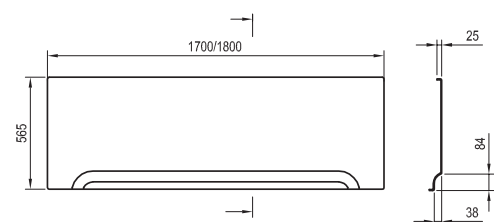

Campanula II

Bathtub colour

WHITE

Panel colour

WHITE

Order No.	BATHTUB	Dimensions (mm)	Size of packaging (cm)	Gross weight (kg)	Price excl. VAT	Price incl. VAT
CA21000000	Bathtub CAMPANULA II 170x75 snowwhite	1700x750x440	171x76x50	22,6	-	-
CB21000000	Bathtub CAMPANULA II 180x80 snowwhite	1800x800x440	181x76x50	24,5	-	-

Order No.	PANELS AND SUPPORTS	Dimensions (mm)	Size of packaging (cm)	Gross weight (kg)	Price excl. VAT	Price incl. VAT
CY00030000	Support for bathtub 75 U	66x11x5	66x11x5	3,3	-	-
CY00040000	Support for bathtub 80 U	71x11x5	71x11x5	3,4	-	-
CZ001V0A00	Frontal panel U 170 snowwhite	171x3x59	171x3x59	4,7	-	-
CZ001Y0A00	Frontal panel U 180 snowwhite	180x3x59	180x3x59	5,2	-	-
CZ00130A00	Side panel U 75 snowwhite	75x3x59	75x3x59	2,0	-	-
CZ00140A00	Side panel U 80 snowwhite	80x3x59	80x3x59	2,1	-	-
B23600000N	Frontal panelkit U	51x11x5	51x11x5	1,2	-	-

Order No.	RECOMMENDED PRODUCTS	Dimensions (mm)	Size of packaging (cm)	Gross weight (kg)	Price excl. VAT	Price incl. VAT
X01377	Bathtub waste set 570 C-C R/R chrome	---	14x8x38	0,7	-	-
X01305	Bathtub waste set 570 B R/R chrome	---	14x8x38	0,8	-	-
79840C00Z1	Bath screen PVS1-80 bright alu+transparent	800	77x4x152	19,4	-	-
7U840A00Z1	Bath screen BVS1-80 chrome+transparent	800	69x4x152	26,1	-	-
D01000A070	B SET BVS1 80 chrome	---	9x12x28	1,6	-	-

170 / 180cm
75 / 80cm

Warranty: 10 years – The warranty is contingent on the buyer using original RAVAK supports (legs) intended for the given type of bathtub in accordance with the assembly manual. Products are as standard delivered within 14 days.