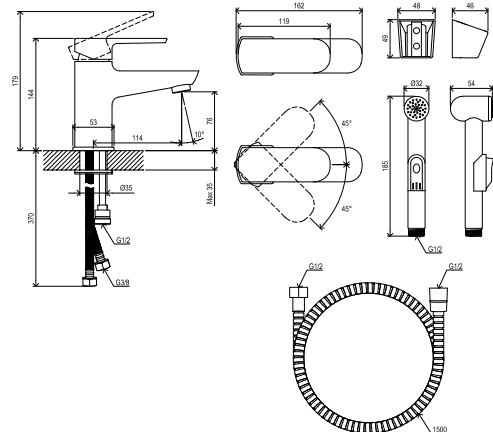

Order No.	Type	Design	Flow rate	Size of packaging (cm)	Gross weight (kg)	Price excl. VAT	Price incl. VAT
X070076	BM 011.00 Washbasin faucet with bidet shower	chrome	11/6	28x18x10,5	2,5	-	-