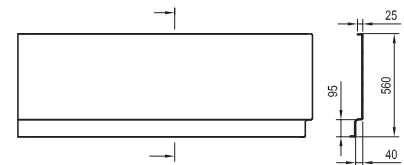

WHITE

Panel colour

WHITE

Order No.	BATHTUB	Dimensions (mm)	Size of packaging (cm)	Gross weight (kg)	Price excl. VAT	Price incl. VAT
CA5100000	Bathtub CHROME 160x105 L snowwhite	1600x1050x440	165x107x48	24,8	-	-
CA6100000	Bathtub CHROME 160x105 R snowwhite	1600x1050x440	165x107x48	24,8	-	-
CA3100000	Bathtub CHROME 170x105 L snowwhite	1700x1050x440	175x107x48	25,9	-	-
CA4100000	Bathtub CHROME 170x105 R snowwhite	1700x1050x440	175x107x48	26,7	-	-

Order No.	PANELS AND SUPPORTS	Dimensions (mm)	Size of packaging (cm)	Gross weight (kg)	Price excl. VAT	Price incl. VAT
CY8100000	Support for bathtub 10°	---	88x11x5	4,2	-	-
CZA5100A00	Panel A CHROME 160x105 L snowwhite	162x107x55	162x107x55	6,2	-	-
CZA6100A00	Panel A CHROME 160x105 R snowwhite	162x107x55	162x107x55	6,2	-	-
CZA3100A00	Panel A CHROME 170x105 L snowwhite	172x107x55	172x107x55	6,4	-	-
CZA4100A00	Panel A CHROME 170x105 R snowwhite	172x107x55	172x107x55	6,4	-	-
B28100000N	Panelkit 10°, BeHappy II, Chrome 160, 170 x 105	---	72x11x5	1,5	-	-

Order No.	RECOMMENDED PRODUCTS	Dimensions (mm)	Size of packaging (cm)	Gross weight (kg)	Price excl. VAT	Price incl. VAT
X01377	Bathtub waste set 570 C-C R/R chrome	---	14x8x38	0,7	-	-
X01305	Bathtub waste set 570 B R/R chrome	---	14x8x38	0,8	-	-
7QLA0C03Z1	Bath screen 10CVS2-100L bright alu+transparent	1000	98x6x153	26,9	-	-
7QRA0C03Z1	Bath screen 10CVS2-100 R bright alu+transparent	1000	98x6x153	26,9	-	-

160 / 170 cm
105 cm

Warranty: 10 years –The warranty is contingent on the buyer using original RAVAK supports (legs) intended for the given type of bathtub in accordance with the assembly manual. Products are as standard delivered within 14 days.