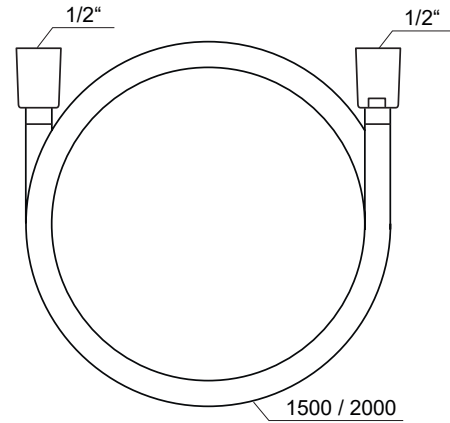

Order No.	Type	Design	Size of packaging (cm)	Gross weight (kg)	Price excl. VAT	Price incl. VAT
X07P338	914.00 Shower hose 150 cm, SilverShine, durable plastic	chrome	19x5,5x19	0,3	-	-
X07P339	914.02 Shower hose 200 cm, SilverShine, durable plastic	chrome	19x5,5x19	0,4	-	-