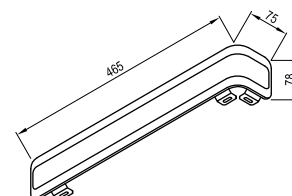

Order No.	Type	Dimensions (mm)	Size of packaging (cm)	Gross weight (kg)	Price excl. VAT	Price incl. VAT
X000001376	Towel holder Balance white	75x78x465	47x8,5x15	2,0	-	-