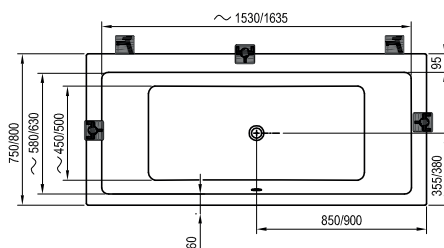

170 / 180 cm
75 / 80 cm

Warranty: 10 years – The warranty is contingent on the buyer using original RAVAK supports (legs) intended for the given type of bathtub in accordance with the assembly manual. Products are as standard delivered within 14 days.