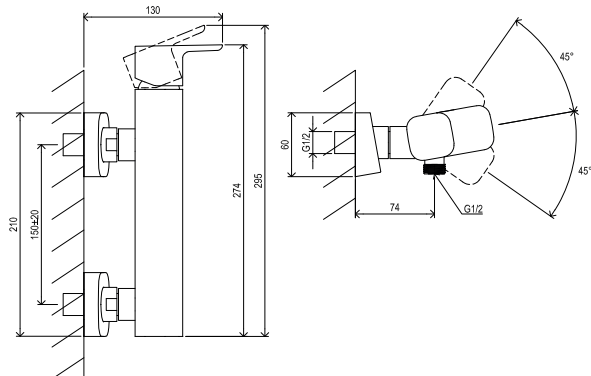

Order No.	Type	Design	Flow rate	Size of packaging (cm)	Gross weight (kg)	Price excl. VAT	Price incl. VAT
X070132	TD F 032.00 Wall mounted shower faucet	chrome	21	28x22x7,5	2,3	-	-
X070153	TD F 032.20 Wall mounted shower faucet, black	black	19/21	28x22x7,5	2,3	-	-