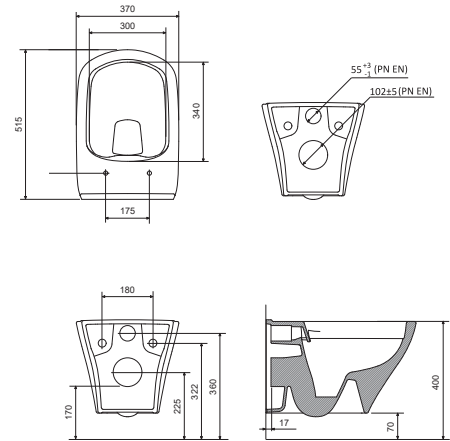

Classic toilet

Order No.	Type	Dimensions (mm)	Size of packaging (cm)	Gross weight (kg)	Price excl. VAT	Price incl. VAT
X01671	WC Classic RimOff white	370x515x350	38x38x53	22,1	-	-