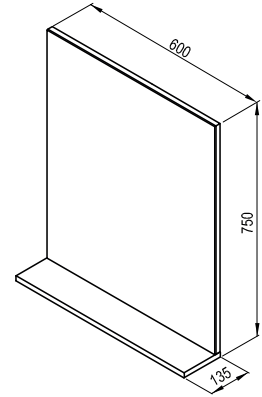

5

5-YEAR
WARRANTY

ANTI-
MOISTURE
FINISH

CONCEPTS

Body design

White gloss

Laminate
Capuccino

Door design

White gloss

Rosa II

Order No.	Type	Dimensions (mm)	Size of packaging (cm)	Gross weight (kg)	Price excl. VAT	Price incl. VAT
X00000930	Mirror Rosa II 600 white	600x135x750	64x15x82	9,5	-	-
X00000932	Mirror Rosa II 600 cappuccino	600x135x750	64x15x82	9,5	-	-
X000001296	Mirror Rosa II 760 white	760x135x750	80x15x82	11,2	-	-
X000001298	Mirror Rosa II 760 cappuccino	760x135x750	80x15x82	11,2	-	-