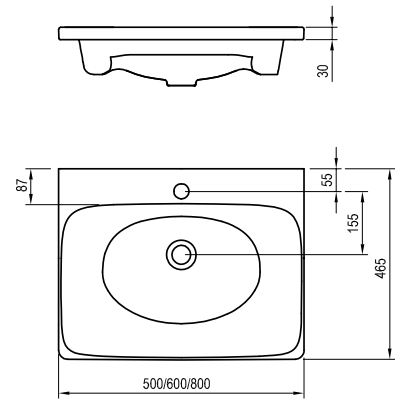

5

5-YEAR
WARRANTY

Comfort

Order No.	Type	Dimensions (mm)	Size of packaging (cm)	Gross weight (kg)	Price excl. VAT	Price incl. VAT
XJX01260001	Washbasin Comfort 600 ceramic white	600x465x160	64x50x16	14,7	-	-
XJX01280001	Washbasin Comfort 800 ceramic white	800x465x160	84x50x16	16,7	-	-
X000001377	SD Comfort 600 white/white	600x460x500	64,1x56,1x50,5	27,0	-	-
X000001378	SD Comfort 800 white/white	800x460x500	84,1x56,1x50,5	31,0	-	-