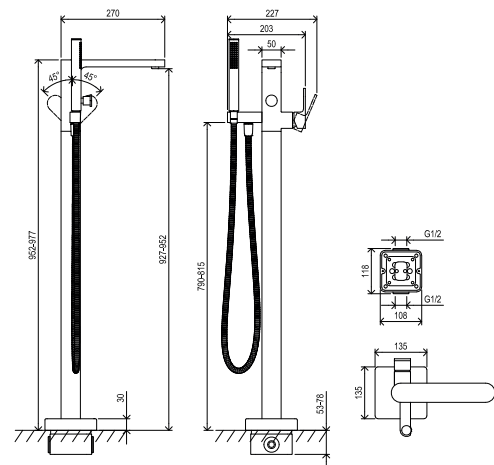

Order No.	Type	Design	Flow rate	Size of packaging (cm)	Gross weight (kg)	Price excl. VAT	Price incl. VAT
X070101	CR 080.00 Floor mounted bathtub faucet Chrome	chrome	19/14	103x42x23	10,0	-	-

Flow rate values: CR 025 bathtub/hand shower. Flow rate values: CR 080 bathtub/hand shower. Flow rate is stated in l/min at a pressure of 0.3 MPa. Products are as standard delivered within 14 days.