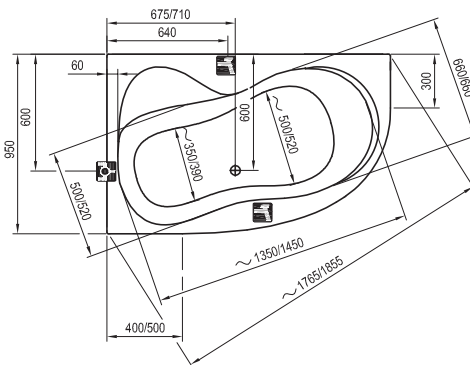

Rosa 95

Bathtub colour

WHITE

Panel colour

WHITE

Order No.	BATHTUB	Dimensions (mm)	Size of packaging (cm)	Gross weight (kg)	Price excl. VAT	Price incl. VAT
C55100000	Bathtub ROSA 95 150x95 L snowwhite	1500x950x440	151x95x50	24,0	-	-
C56100000	Bathtub ROSA 95 150x95 R snowwhite	1500x950x440	153x95x50	24,0	-	-
C57100000	Bathtub ROSA 95 160x95 L snowwhite	1600x950x440	163x95x50	26,0	-	-
C58100000	Bathtub ROSA 95 160x95 R snowwhite	1600x950x440	163x95x50	26,0	-	-

Order No.	PANELS AND SUPPORTS	Dimensions (mm)	Size of packaging (cm)	Gross weight (kg)	Price excl. VAT	Price incl. VAT
CY5500000	Support for bathtub ROSA Universal	---	88x11x5	4,4	-	-
CZ55100A00	Panel A ROSA 95 L 150 cm snowwhite	1500x950x560	3x48x59	6,0	-	-
CZ56100A00	Panel A ROSA 95 R 150 cm snowwhite	1500x950x560	3x48x59	6,0	-	-
CZ57100A00	Panel A ROSA 95 L 160 cm snowwhite	1600x950x560	3x51x59	6,1	-	-
CZ58100A00	Panel A ROSA 95 R 160 cm snowwhite	1600x950x560	3x51x59	6,1	-	-
B23000100N	Panelkit ROSA Universal	---	72x11x5	3,3	-	-

Order No.	RECOMMENDED PRODUCTS	Dimensions (mm)	Size of packaging (cm)	Gross weight (kg)	Price excl. VAT	Price incl. VAT
X01305	Bathtub waste set 570 B R/R chrome	---	14x8x38	0,8	-	-
X01438	Bathtub overflow filler 570 B S/R chrome	---	15x11x39	0,9	-	-
7QLMOC00Y1	Bath screen CVSK1 ROSA 140/150L bright alu+transparent	---	84x5x156	25,7	-	-
76L8010041	Bath screen VSK2 ROSA 150L white+rain	---	48x8x153	6,7	-	-

150 / 160 cm
95 cm

Warranty: 10 years – The warranty is contingent on the buyer using original RAVAK supports (legs) intended for the given type of bathtub in accordance with the assembly manual. Products are as standard delivered within 14 days.