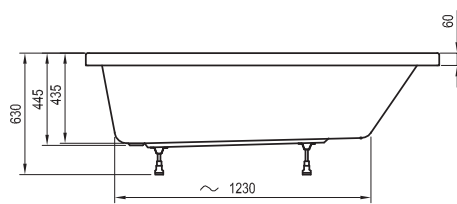

10°

Bathtub colour

WHITE

Panel colour

WHITE

Order No.	BATHTUB	Dimensions (mm)	Size of packaging (cm)	Gross weight (kg)	Price excl. VAT	Price incl. VAT
CA71000000	Bathtub 10° 170x75 snowwhite	1700x750x445	175x77x50	26,6	-	-

Order No.	PANELS AND SUPPORTS	Dimensions (mm)	Size of packaging (cm)	Gross weight (kg)	Price excl. VAT	Price incl. VAT
CY00030000	Support for bathtub 75 U	66x11x5	66x11x5	3,3	-	-
CZ001V0A00	Frontal panel U 170 snowwhite	171x3x59	171x3x59	4,7	-	-
CZ00130A00	Side panel U 75 snowwhite	75x3x59	75x3x59	2,0	-	-
B23600000N	Frontal panelkit U	51x11x5	51x11x5	1,2	-	-

Order No.	RECOMMENDED PRODUCTS	Dimensions (mm)	Size of packaging (cm)	Gross weight (kg)	Price excl. VAT	Price incl. VAT
X01377	Bathtub waste set 570 C-C R/R chrome	---	14x8x38	0,7	-	-
X01305	Bathtub waste set 570 B R/R chrome	---	14x8x38	0,8	-	-
7U840A00Z1	Bath screen BVS1-80 chrome+transparent	800	69x4x152	26,1	-	-
D01000A070	B SET BVS1 80 chrome	---	9x12x28	1,6	-	-

Warranty: 10 years –The warranty is contingent on the buyer using original RAVAK supports (legs) intended for the given type of bathtub in accordance with the assembly manual. Products are as standard delivered within 14 days.