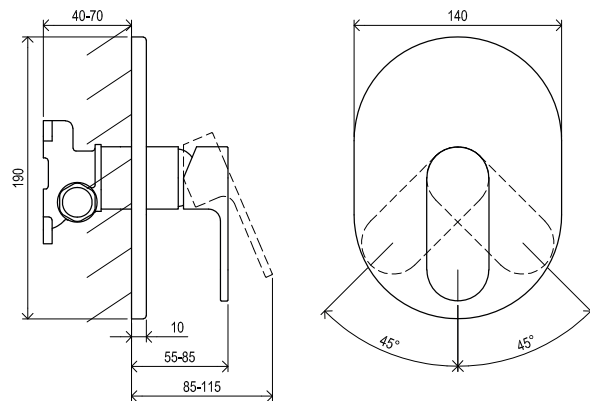

Order No.	Type	Design	Flow rate	Size of packaging (cm)	Gross weight (kg)	Price excl. VAT	Price incl. VAT
X070057	CR 066.00 Concealed faucet without diverter for R-box	chrome	21	21x15,5x15	1,5	-	-
X070052	RB 070.50 R-box for 065.00, 066.00	-		16x12x12	1,2	-	-

Flow rate values: CR 065 top/bottom outlet.
Flow rate is stated in l/min at a pressure of 0.3 MPa. Products are as standard delivered within 14 days.