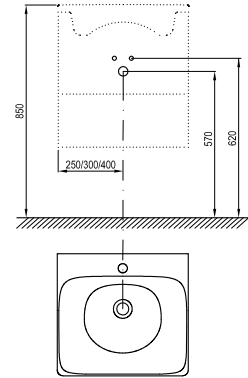

5

5-YEAR
WARRANTY

ANTI-
MOISTURE
FINISH

Body design

White gloss

Door design

White gloss /
White gloss

White gloss
/ Graphite

Balance

Order No.	Type	Dimensions (mm)	Size of packaging (cm)	Gross weight (kg)	Price excl. VAT	Price incl. VAT
X000001364	SD Balance 500 white/white	500x465x500	54,1x56,1x50,5	25,0	-	-
X000001365	SD Balance 500 white/graphite	500x465x500	54,1x56,1x50,5	25,0	-	-
X000001366	SD Balance 600 white/white	600x465x500	64,1x56,1x50,5	29,0	-	-
X000001367	SD Balance 600 white/graphite	600x465x500	64,1x56,1x50,5	29,0	-	-
X000001368	SD Balance 800 white/white	800x465x500	84,1x56,1x50,5	34,0	-	-
X000001369	SD Balance 800 white/graphite	800x465x500	84,1x56,1x50,5	34,0	-	-
XJX01250000	Washbasin Balance 500 ceramic white	500x465x160	54x50x16	9,9	-	-
XJX01260000	Washbasin Balance 600 ceramic white	600x465x160	64x50x16	10,8	-	-
XJX01280000	Washbasin Balance 800 ceramic white	800x465x160	84x50x16	14,8	-	-
X01723	Washbasin waste trap with fixed waste	Ø 70x155-243x245	25,2x18x10	0,6	-	-