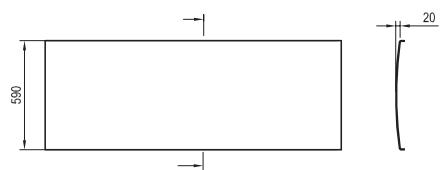

100 / 105 / 110 cm
75 / 80 cm

Warranty: 10 years – The warranty is contingent on the buyer using original RAVAK supports (legs) intended for the given type of bathtub in accordance with the assembly manual. Products are as standard delivered within 14 days.