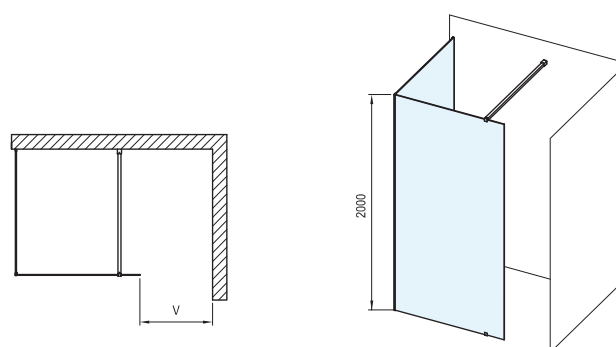

Walk-In Corner

Design

Standard panelling

Atypical panelling

Height
2000 mm

Order No.	Type	Frame	Panelling	Product dimensions (mm)	„V“ entrance (mm)	Size of packaging (cm)	Gross weight (kg)	Price excl. VAT	Price incl. VAT
GW1CD4300Z1	Walk In Corner - 110/80	black	transparent	1100 x 800	800	115x16x205	89,5	-	-
GWD010003017	W SET - 80 Wall/Corner	black	-	---	800	110x7,4x5	1,2	-	-
GW1CD4C00Z1	Walk In Corner - 110/80	bright alu	transparent	1100 x 800	800	115x16x205	89,5	-	-
GWD01000A093	W SET - 80 Wall/Corner	bright alu	-	---	800	110x7,4x5	1,2	-	-
GW1CG4300Z1	Walk In Corner - 120/80	black	transparent	1200 x 800	800	125x16x205	93,5	-	-
GWD010003017	W SET - 80 Wall/Corner	black	-	---	800	110x7,4x5	1,2	-	-
GW1CG4C00Z1	Walk In Corner - 120/80	bright alu	transparent	1200 x 800	800	125x16x205	93,5	-	-
GWD01000A093	W SET - 80 Wall/Corner	bright alu	-	---	800	110x7,4x5	1,2	-	-
GW1CG7300Z1	Walk In Corner - 120/90	black	transparent	1200 x 900	900	125x16x205	97,5	-	-
GWD010003018	W SET - 90 Wall/Corner	black	-	---	900	120x7,4x5	1,2	-	-
GW1CG7C00Z1	Walk In Corner - 120/90	bright alu	transparent	1200 x 900	900	125x16x205	97,5	-	-
GWD01000A094	W SET - 90 Wall/Corner	bright alu	-	---	900	120x7,4x5	1,2	-	-

Products are as standard delivered within 14 days.

For a complete product, it is necessary to order a Walk-In Corner glass pane pack separately and a W SET-Corner separately.