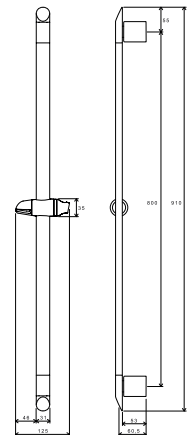

Order No.	Type	Design	Size of packaging (cm)	Gross weight (kg)	Price excl. VAT	Price incl. VAT
X07P014	973.00 Shower bar with sliding shower holder 90 cm	chrome	91,5x10x5,5	0,7	-	-