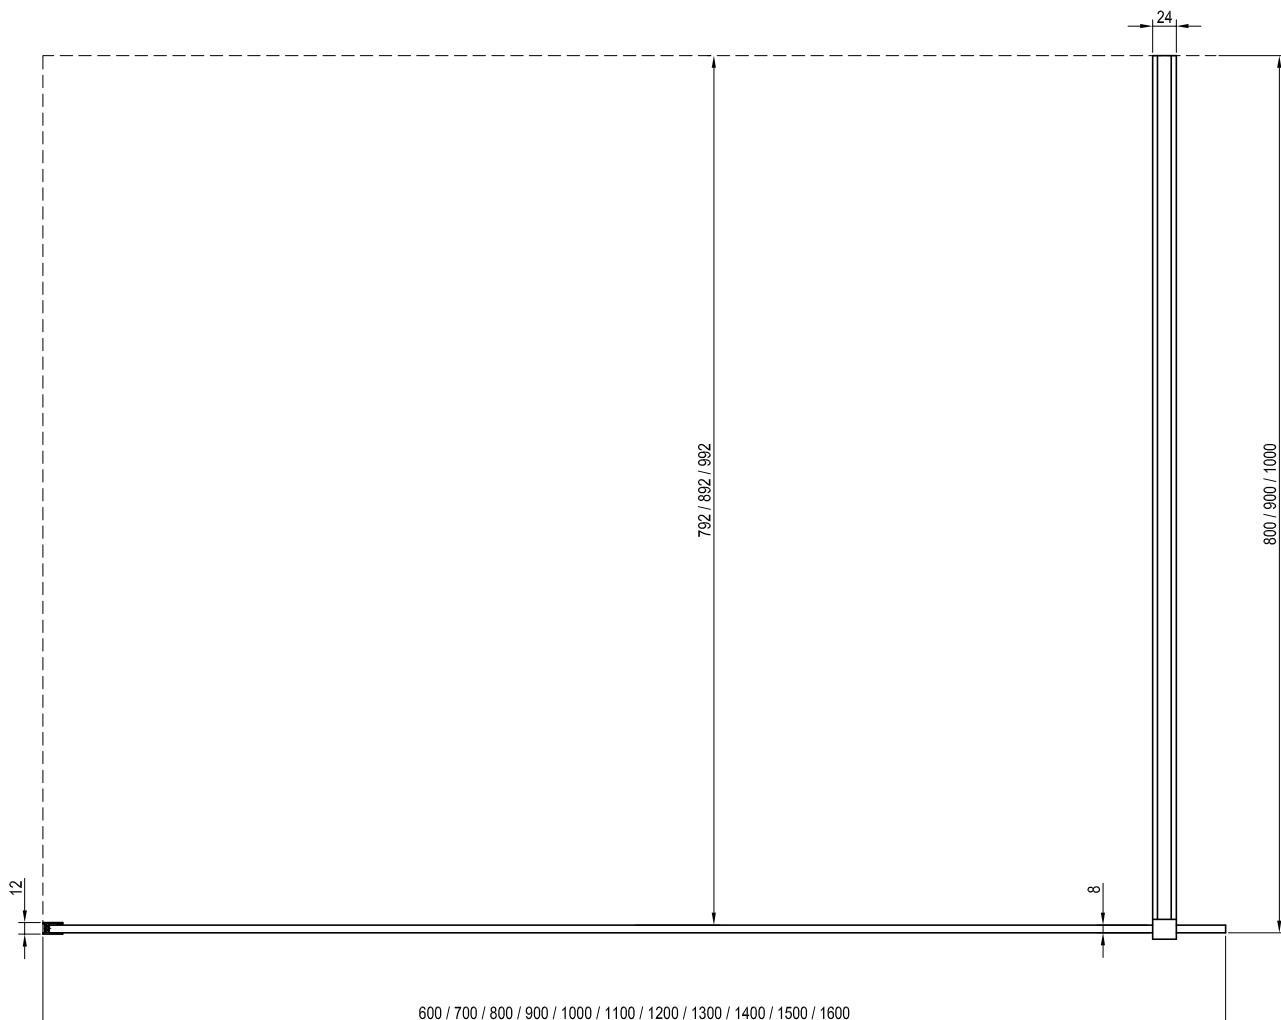

Walk-In Wall

Structural preparation

Type	Mounting onto a tray * Recommended shower tray size (mm)	Floor mounting ** Recommended size of inclined area (mm)
Walk In Wall - 60	-	In accordance with technical drawings
Walk In Wall - 70	-	In accordance with technical drawings
Walk In Wall - 80	-	In accordance with technical drawings
Walk In Wall - 90	-	In accordance with technical drawings
Walk In Wall - 100	-	In accordance with technical drawings
Walk In Wall - 110	-	In accordance with technical drawings
Walk In Wall - 120	-	In accordance with technical drawings
Walk In Wall - 130	-	In accordance with technical drawings
Walk In Wall - 140	-	In accordance with technical drawings
Walk In Wall - 150	-	In accordance with technical drawings
Walk In Wall - 160	-	In accordance with technical drawings

* The values listed in the table assume the tray is mounted in accordance with the RAVAK assembly manual

** The values in the table apply to the inside edge of the glass.