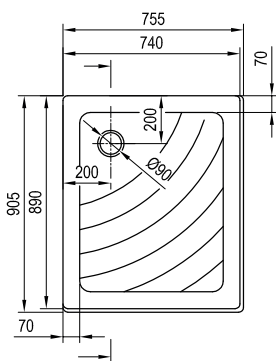

Material: Acrylic (PMMA + ABS sandwich), Antibac® finish
 Reinforcement: type LA – fibreglass; type EX, PU – polyurethane foam with glass fibres

ANETA LA

ANETA EX

ANETA PU

Sabina

 Deep seating shower tray

Depth of 27 cm brings together the advantages of both a bathtub and an enclosure