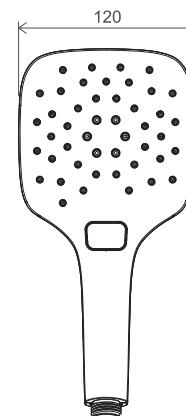

Order No.	Type	Design	Flow rate	Size of packaging (cm)	Gross weight (kg)	Price excl. VAT	Price incl. VAT
X07S010	907.00 Bathtub set - hand shower Air, 3 functions, hose 150 cm, shower holder small	chrome	6/9/11	29x19x11,5	0,9	-	-