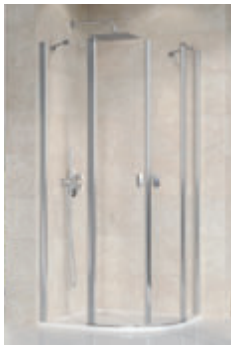

SHAPE

quadrant

SmartLine, Chrome, Nexty, Pivot, Blix Slim, Blix, Supernova