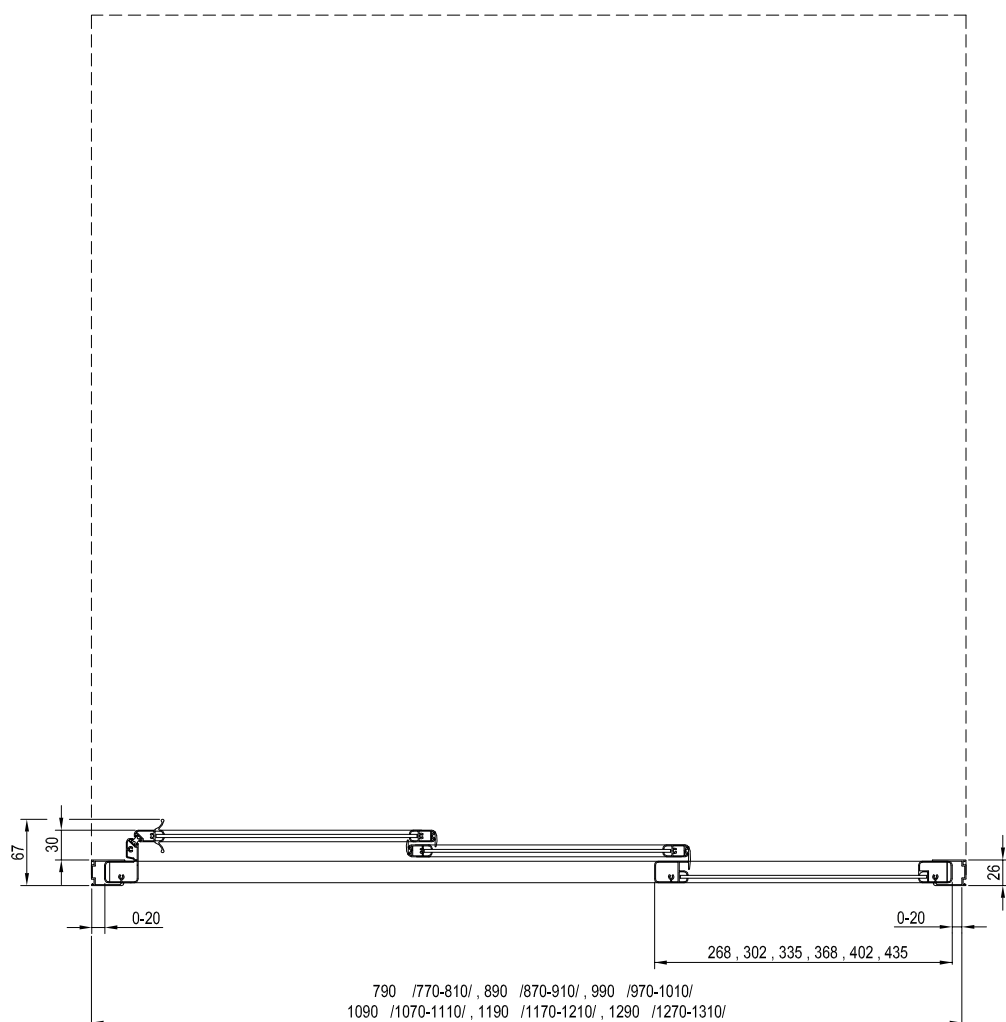

ASDP3 Structural preparation