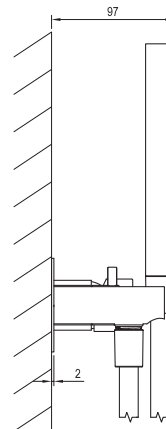

5

5 LET ZÁRUKA  
NA BATERIE

SOFT MOVE

Eleganta

Order No.	Type	Design	Flow rate	Size of packaging (cm)	Gross weight (kg)	Price incl. VAT
<b>X070220</b>	EL 065.00CR.O2.RB07D.+S Concealed faucet, 2-way w/o body, with set	Chrome	10/18	32x22,5x8	1.74	375,00
<b>X070263</b>	EL 065.10WV.O2.RB07D.+S Concealed faucet, 2-way w/o body, with set	White Velvet	10/18	32x22,5x8	1.74	489,00
<b>X070300</b>	EL 065.20BLM.O2.RB07D.+S Concealed faucet, 2-way w/o body, with set	Black Matt	10/18	32x22,5x8	1.74	485,00
<b>X070337</b>	EL 065.20GB.O2.RB07D.+S Concealed faucet, 2-way w/o body, with set	Graphite Brushed	10/18	32x22,5x8	1.74	565,00
<b>X070374</b>	EL 065.60RGB.O2.RB07D.+S Concealed faucet, 2-way w/o body, with set	Rose Gold Brushed	10/18	32x22,5x8	1.74	599,00
<b>X070233</b>	RB 07D.50 Basic body for concealed faucets, R-box Horizontal			25,7x11x11,5	1.85	279,00

Order No.	Type	Design	Flow rate	Size of packaging (cm)	Gross weight (kg)	Price incl. VAT
<b>X070216</b>	EL 068.00CR.O3.RB07D.+S Concealed faucet, 3-way w/o body, with set	Chrome	10/17/18	32x22,5x8	1.74	375,00
<b>X070259</b>	EL 068.10WV.O3.RB07D.+S Concealed faucet, 3-way w/o body, with set	White Velvet	10/17/18	32x22,5x8	1.74	489,00
<b>X070296</b>	EL 068.20BLM.O3.RB07D.+S Concealed faucet, 3-way w/o body, with set	Black Matt	10/17/18	32x22,5x8	1.74	489,00
<b>X070333</b>	EL 068.20GB.O3.RB07D.+S Concealed faucet, 3-way w/o body, with set	Graphite Brushed	10/17/18	32x22,5x8	1.74	565,00
<b>X070370</b>	EL 068.60RGB.O3.RB07D.+S Concealed faucet, 3-way w/o body, with set	Rose Gold Brushed	10/17/18	32x22,5x8	1.74	599,00
<b>X070233</b>	RB 07D.50 Basic body for concealed faucets, R-box Horizontal			25,7x11x11,5	1.85	279,00