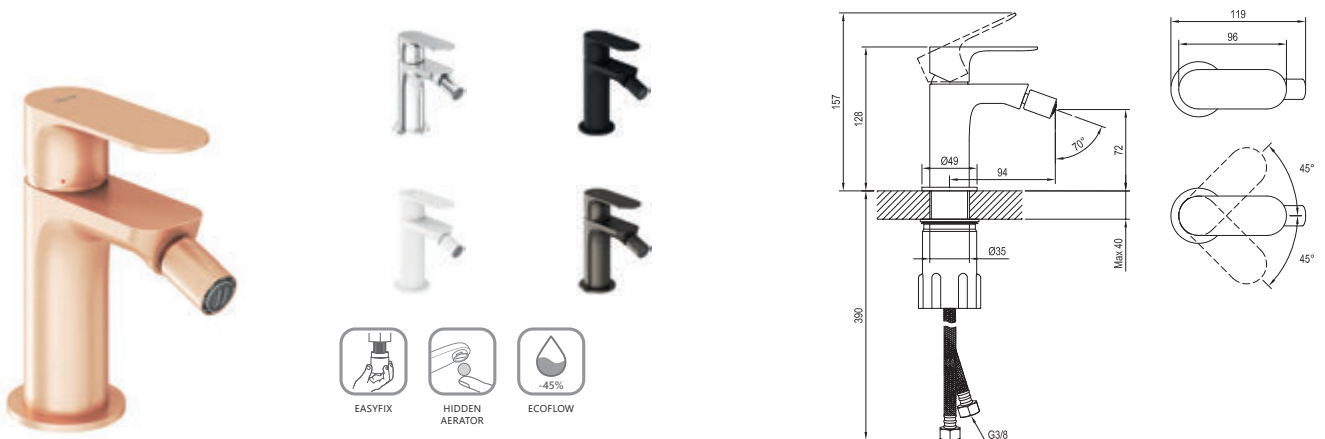

Order No.	Type	Design	Flow rate	Size of packaging (cm)	Gross weight (kg)	Price incl. VAT
X070215	EL 056.00CR Bidet faucet 130 mm, w/o pop-up waste	Chrome	5	35,3x23x7,4	1.1	189,00
X070258	EL 056.10WV Bidet faucet 130 mm, w/o pop-up waste	White Velvet	5	35,3x23x7,4	1.1	245,00
X070295	EL 056.20BLM Bidet faucet 130 mm, w/o pop-up waste	Black Matt	5	35,3x23x7,4	1.1	245,00
X070332	EL 056.20GB Bidet faucet 130 mm, w/o pop-up waste	Graphite Brushed	5	35,3x23x7,4	1.1	279,00
X070369	EL 056.60RGB Bidet faucet 130 mm, w/o pop-up waste	Rose Gold Brushed	5	35,3x23x7,4	1.1	299,00