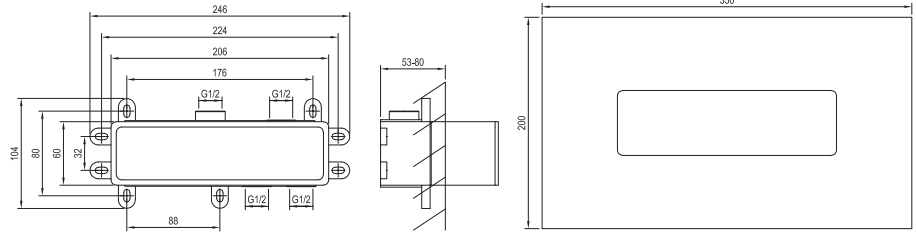

Order No.	Type	Design	Flow rate	Size of packaging (cm)	Gross weight (kg)	Price incl. VAT
X070233	RB 07D.50 Basic body for concealed faucets, R-box Horizontal			25,7x11x11,5	1.85	279,00
X070207	ES 065.00CR.O2.RB07D.+S Concealed faucet, 2-way w/o body, with set	Chrome	10/16	32x22,5x8	1.7	379,00
X070250	ES 065.10WV.O2.RB07D.+S Concealed faucet, 2-way w/o body, with set	White Velvet	10/16	32x22,5x8	1.7	489,00
X070287	ES 065.20BLM.O2.RB07D.+S Concealed faucet, 2-way w/o body, with set	Black Matt	10/16	32x22,5x8	1.7	489,00
X070324	ES 065.20GB.O2.RB07D.+S Concealed faucet, 2-way w/o body, with set	Graphite Brushed	10/16	32x22,5x8	1.7	565,00
X070361	ES 065.60RGB.O2.RB07D.+S Concealed faucet, 2-way w/o body, with set	Rose Gold Brushed	10/16	32x22,5x8	1.7	599,00
X070202	ES 068.00CR.O3.RB07D.+S Concealed faucet, 3-way w/o body, with set	Chrome	10/17/16	32x22,5x8	1.7	375,00
X070245	ES 068.10WV.O3.RB07D.+S Concealed faucet, 3-way w/o body, with set	White Velvet	10/17/16	32x22,5x8	1.7	489,00
X070282	ES 068.20BLM.O3.RB07D.+S Concealed faucet, 3-way w/o body, with set	Black Matt	10/17/16	32x22,5x8	1.7	489,00
X070319	ES 068.20GB.O3.RB07D.+S Concealed faucet, 3-way w/o body, with set	Graphite Brushed	10/17/16	32x22,5x8	1.7	565,00
X070356	ES 068.60RGB.O3.RB07D.+S Concealed faucet, 3-way w/o body, with set	Rose Gold Brushed	10/17/16	32x22,5x8	1.7	599,00
X070220	EL 065.00CR.O2.RB07D.+S Concealed faucet, 2-way w/o body, with set	Chrome	10/18	32x22,5x8	1.74	375,00
X070263	EL 065.10WV.O2.RB07D.+S Concealed faucet, 2-way w/o body, with set	White Velvet	10/18	32x22,5x8	1.74	489,00
X070300	EL 065.20BLM.O2.RB07D.+S Concealed faucet, 2-way w/o body, with set	Black Matt	10/18	32x22,5x8	1.74	485,00
X070337	EL 065.20GB.O2.RB07D.+S Concealed faucet, 2-way w/o body, with set	Graphite Brushed	10/18	32x22,5x8	1.74	565,00
X070374	EL 065.60RGB.O2.RB07D.+S Concealed faucet, 2-way w/o body, with set	Rose Gold Brushed	10/18	32x22,5x8	1.74	599,00
X070216	EL 068.00CR.O3.RB07D.+S Concealed faucet, 3-way w/o body, with set	Chrome	10/17/18	32x22,5x8	1.74	375,00
X070259	EL 068.10WV.O3.RB07D.+S Concealed faucet, 3-way w/o body, with set	White Velvet	10/17/18	32x22,5x8	1.74	489,00
X070296	EL 068.20BLM.O3.RB07D.+S Concealed faucet, 3-way w/o body, with set	Black Matt	10/17/18	32x22,5x8	1.74	489,00
X070333	EL 068.20GB.O3.RB07D.+S Concealed faucet, 3-way w/o body, with set	Graphite Brushed	10/17/18	32x22,5x8	1.74	565,00
X070370	EL 068.60RGB.O3.RB07D.+S Concealed faucet, 3-way w/o body, with set	Rose Gold Brushed	10/17/18	32x22,5x8	1.74	599,00