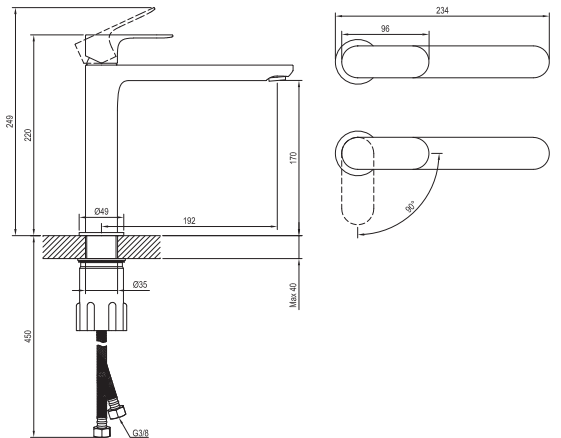

EASYFIX

FLEXIFLOW

ECOFLOW

BeCool

Order No.	Type	Design	Flow rate	Size of packaging (cm)	Gross weight (kg)	Price incl. VAT
<b>X070409</b>	EL 012.01CR Washbasin faucet BeCool 170 mm, w/o pop-up waste	Chrome	5	35,3x23x7,4	1.35	219,00
<b>X070410</b>	EL 012.11WV Washbasin faucet BeCool 170 mm, w/o pop-up waste	White Velvet	5	35,3x23x7,4	1.35	285,00
<b>X070411</b>	EL 012.21BLM Washbasin faucet BeCool 170 mm, w/o pop-up waste	Black Matt	5	35,3x23x7,4	1.35	285,00
<b>X070412</b>	EL 012.21GB Washbasin faucet BeCool 170 mm, w/o pop-up waste	Graphite Brushed	5	35,3x23x7,4	1.35	329,00
<b>X070413</b>	EL 012.61RGB Washbasin faucet BeCool 170 mm, w/o pop-up waste	Rose Gold Brushed	5	35,3x23x7,4	1.35	349,00

The flow rate is given in l/min at a pressure of 0.3 MPa. Products are delivered within 14 days as standard.

Order No.	Type	Design	Flow rate	Size of packaging (cm)	Gross weight (kg)	Price incl. VAT
<b>X070384</b>	EL 014.00CR Washbasin faucet 220 mm, w/o pop-up waste	Chrome	5	41,3x23x7,4	1.77	299,00
<b>X070385</b>	EL 014.10WV Washbasin faucet 220 mm, w/o pop-up waste	White Velvet	5	41,3x23x7,4	1.77	395,00
<b>X070387</b>	EL 014.20BLM Washbasin faucet 220 mm, w/o pop-up waste	Black Matt	5	41,3x23x7,4	1.77	395,00
<b>X070386</b>	EL 014.20GB Washbasin faucet 220 mm, w/o pop-up waste	Graphite Brushed	5	41,3x23x7,4	1.77	459,00
<b>X070388</b>	EL 014.60RGB Washbasin faucet 220 mm, w/o pop-up waste	Rose Gold Brushed	5	41,3x23x7,4	1.77	485,00