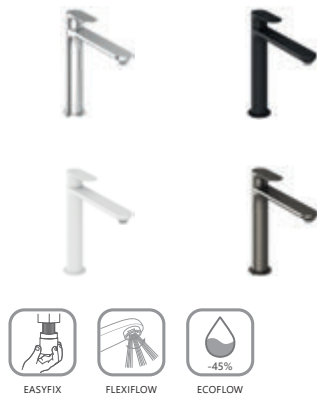

Order No.	Type	Design	Flow rate	Size of packaging (cm)	Gross weight (kg)	Price incl. VAT
X070384	EL 014.00CR Washbasin faucet 220 mm, w/o pop-up waste	Chrome	5	41,3x23x7,4	1.77	299,00
X070385	EL 014.10WV Washbasin faucet 220 mm, w/o pop-up waste	White Velvet	5	41,3x23x7,4	1.77	395,00
X070387	EL 014.20BLM Washbasin faucet 220 mm, w/o pop-up waste	Black Matt	5	41,3x23x7,4	1.77	395,00
X070386	EL 014.20GB Washbasin faucet 220 mm, w/o pop-up waste	Graphite Brushed	5	41,3x23x7,4	1.77	459,00
X070388	EL 014.60RGB Washbasin faucet 220 mm, w/o pop-up waste	Rose Gold Brushed	5	41,3x23x7,4	1.77	485,00