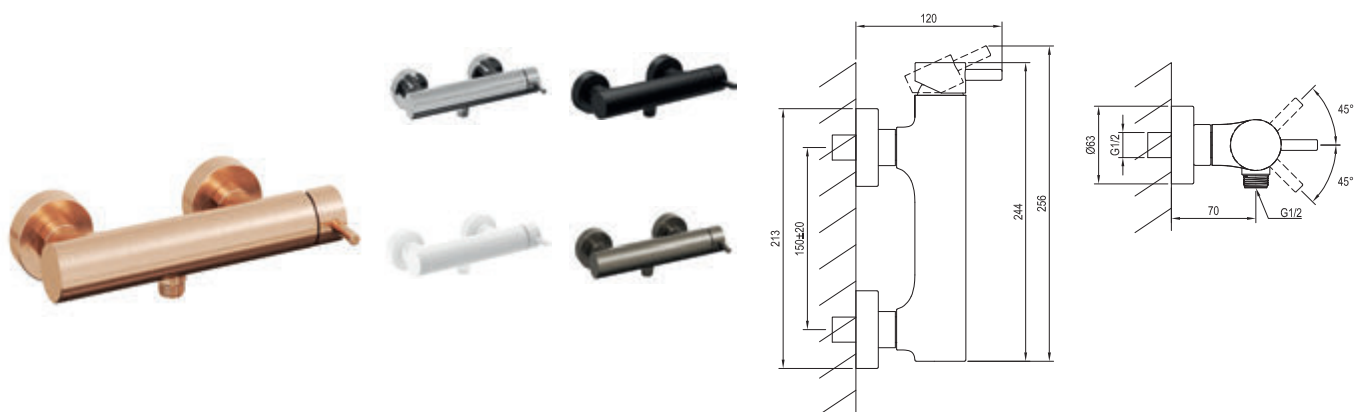

Order No.	Type	Design	Flow rate	Size of packaging (cm)	Gross weight (kg)	Price incl. VAT
X070200	ES 032.00CR Wall-mounted shower faucet, w/o set	Chrome	24	27x24,4x7	1.9	245,00
X070243	ES 032.10WV Wall-mounted shower faucet, w/o set	White Velvet	24	27x24,4x7	1.9	319,00
X070280	ES 032.20BLM Wall-mounted shower faucet, w/o set	Black Matt	24	27x24,4x7	1.9	319,00
X070317	ES 032.20GB Wall-mounted shower faucet, w/o set	Graphite Brushed	24	27x24,4x7	1.9	369,00
X070354	ES 032.60RGB Wall-mounted shower faucet, w/o set	Rose Gold Brushed	24	27x24,4x7	1.9	395,00