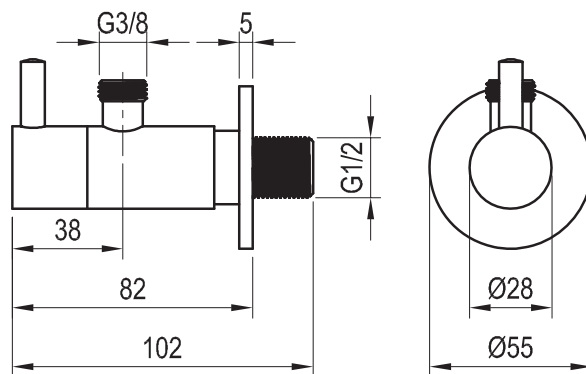

Order No.	Type	Design	Size of packaging (cm)	Gross weight (kg)	Price incl. VAT
X01827	Angle valve 1/2"x3/8" K	chrome	15x4,5x6,5	0.25	25,00
X01829	Angle valve 1/2"x3/8" K	white matt	15x4,5x6,5	0.25	49,00
X01828	Angle valve 1/2"x3/8" K	black matt	15x4,5x6,5	0.25	49,00
X01830	Angle valve 1/2"x3/8" K	Graphite Brushed	15x4,5x6,5	0.25	69,00
X01831	Angle valve 1/2"x3/8" K	Rose Gold Brushed	15x4,5x6,5	0.25	69,00