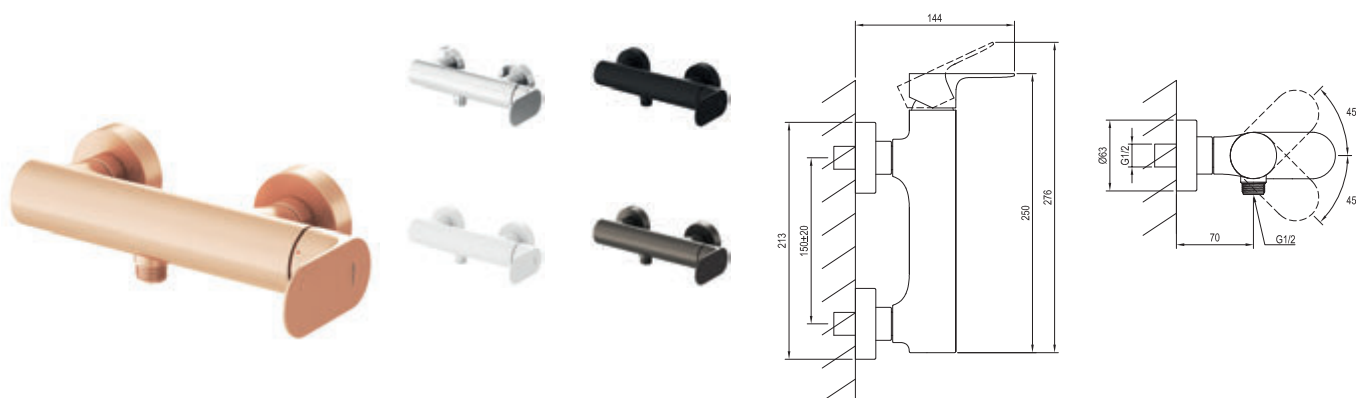

5

5 LET ZÁRUKA  
NA BATERIE

SOFT MOVE

Eleganta

Order No.	Type	Design	Flow rate	Size of packaging (cm)	Gross weight (kg)	Price incl. VAT
<b>X070213</b>	EL 022.00CR Wall-mounted bathtub faucet, w/o set	Chrome	13/22	27x24,4x7	2.6	369,00
<b>X070256</b>	EL 022.10WV Wall-mounted bathtub faucet, w/o set	White Velvet	13/22	27x24,4x7	2.6	479,00
<b>X070293</b>	EL 022.20BLM Wall-mounted bathtub faucet, w/o set	Black Matt	13/22	27x24,4x7	2.6	479,00
<b>X070330</b>	EL 022.20GB Wall-mounted bathtub faucet, w/o set	Graphite Brushed	13/22	27x24,4x7	2.6	549,00
<b>X070367</b>	EL 022.60RGB Wall-mounted bathtub faucet, w/o set	Rose Gold Brushed	13/22	27x24,4x7	2.6	595,00

Order No.	Type	Design	Flow rate	Size of packaging (cm)	Gross weight (kg)	Price incl. VAT
<b>X070214</b>	EL 032.00CR Wall-mounted shower faucet, w/o set	Chrome	25	27x24,4x7	1.95	235,00
<b>X070257</b>	EL 032.10WV Wall-mounted shower faucet, w/o set	White Velvet	25	27x24,4x7	1.95	309,00
<b>X070294</b>	EL 032.20BLM Wall-mounted shower faucet, w/o set	Black Matt	25	27x24,4x7	1.95	299,00
<b>X070331</b>	EL 032.20GB Wall-mounted shower faucet, w/o set	Graphite Brushed	25	27x24,4x7	1.95	359,00
<b>X070368</b>	EL 032.60RGB Wall-mounted shower faucet, w/o set	Rose Gold Brushed	25	27x24,4x7	1.95	379,00