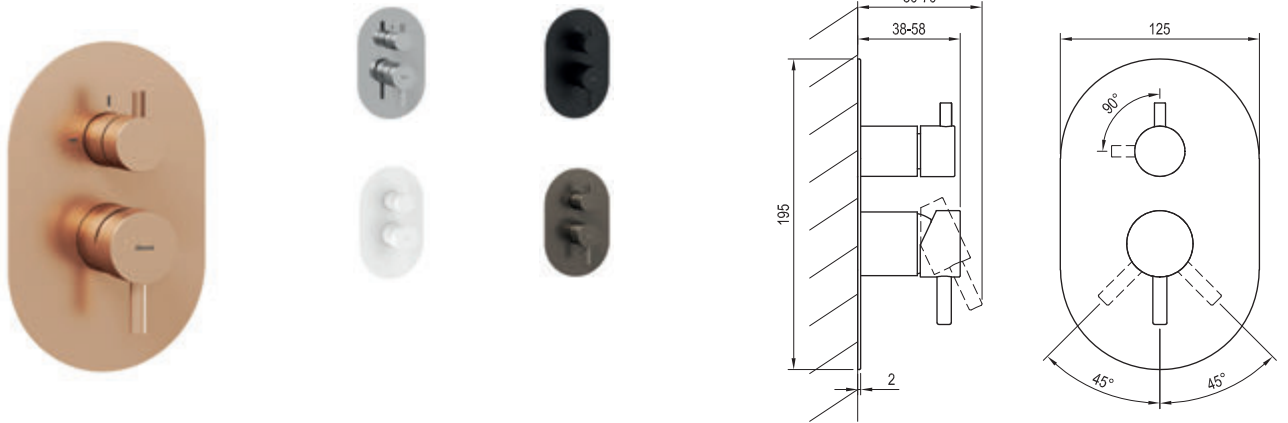

Order No.	Type	Design	Flow rate	Size of packaging (cm)	Gross weight (kg)	Price incl. VAT
X070208	ES 065.00CR.O2.RB07E Concealed faucet, 2-way w/o body	Chrome	12/12	26x15x7,5	0.8	199,00
X070251	ES 065.10WV.O2.RB07E Concealed faucet, 2-way w/o body	White Velvet	12/12	26x15x7,5	0.8	259,00
X070288	ES 065.20BLM.O2.RB07E Concealed faucet, 2-way w/o body	Black Matt	12/12	26x15x7,5	0.8	259,00
X070325	ES 065.20GB.O2.RB07E Concealed faucet, 2-way w/o body	Graphite Brushed	12/12	26x15x7,5	0.8	299,00
X070362	ES 065.60RGB.O2.RB07E Concealed faucet, 2-way w/o body	Rose Gold Brushed	12/12	26x15x7,5	0.8	325,00
X070234	RB 07E.50 Basic body for concealed faucets, R-box Vertical O2			14,2x14x11,7	1.4	229,00