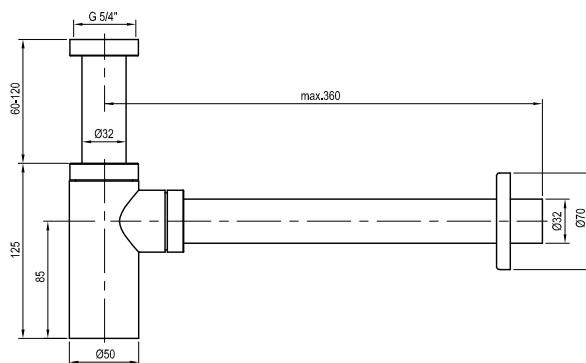

Order No.	Type	Design	Size of packaging (cm)	Gross weight (kg)	Price incl. VAT
X01371	Washbasin waste trap	chrome	15x7x36	0.77	73,00
X01800	Washbasin waste trap	white matt	15x7x36	0.77	109,00
X01747	Washbasin waste trap	black	15x7x36	0.88	99,00
X01834	Washbasin waste trap	Graphite Brushed	15x7x36	0.88	229,00
X01835	Washbasin waste trap	Rose Gold Brushed	15x7x36	0.88	229,00