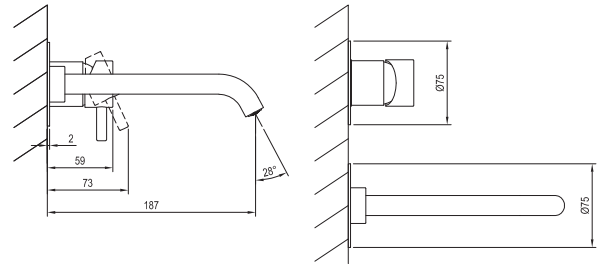

Order No.	Type	Design	Flow rate	Size of packaging (cm)	Gross weight (kg)	Price incl. VAT
X070198	ES 019.00CR.O1.RB07B Washbasin concealed faucet, w/o body	Chrome	5	32x22,5x8	0.93	199,00
X070241	ES 019.10WV.O1.RB07B Washbasin concealed faucet, w/o body	White Velvet	5	32x22,5x8	0.93	259,00
X070278	ES 019.20BLM.O1.RB07B Washbasin concealed faucet, w/o body	Black Matt	5	32x22,5x8	0.93	255,00
X070315	ES 019.20GB.O1.RB07B Washbasin concealed faucet, w/o body	Graphite Brushed	5	32x22,5x8	0.93	299,00
X070352	ES 019.60RGB.O1.RB07B Washbasin concealed faucet, w/o body	Rose Gold Brushed	5	32x22,5x8	0.93	319,00
X070231	RB 07B.50 Basic body for washbasin concealed faucets, R-box Basin			25,7x11x11,5	1.2	209,00