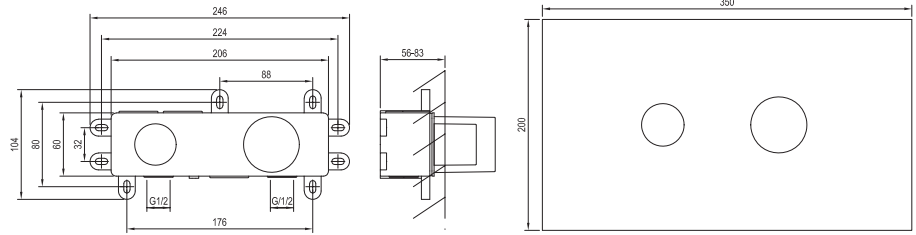

Order No.	Type	Design	Flow rate	Size of packaging (cm)	Gross weight (kg)	Price incl. VAT
X070231	RB 07B.50 Basic body for washbasin concealed faucets, R-box Basin			25,7x11x11,5	1.2	209,00
X070198	ES 019.00CR.O1.RB07B Washbasin concealed faucet, w/o body	Chrome	5	32x22,5x8	0.93	199,00
X070241	ES 019.10WV.O1.RB07B Washbasin concealed faucet, w/o body	White Velvet	5	32x22,5x8	0.93	259,00
X070278	ES 019.20BLM.O1.RB07B Washbasin concealed faucet, w/o body	Black Matt	5	32x22,5x8	0.93	255,00
X070315	ES 019.20GB.O1.RB07B Washbasin concealed faucet, w/o body	Graphite Brushed	5	32x22,5x8	0.93	299,00
X070352	ES 019.60RGB.O1.RB07B Washbasin concealed faucet, w/o body	Rose Gold Brushed	5	32x22,5x8	0.93	319,00
X070212	EL 019.00CR.O1.RB07B Washbasin concealed faucet, w/o body	Chrome	5	32x22,5x8	1.69	295,00
X070255	EL 019.10WV.O1.RB07B Washbasin concealed faucet, w/o body	White Velvet	5	32x22,5x8	1.69	379,00
X070292	EL 019.20BLM.O1.RB07B Washbasin concealed faucet, w/o body	Black Matt	5	32x22,5x8	1.69	379,00
X070329	EL 019.20GB.O1.RB07B Washbasin concealed faucet, w/o body	Graphite Brushed	5	32x22,5x8	1.69	435,00
X070366	EL 019.60RGB.O1.RB07B Washbasin concealed faucet, w/o body	Rose Gold Brushed	5	32x22,5x8	1.69	465,00