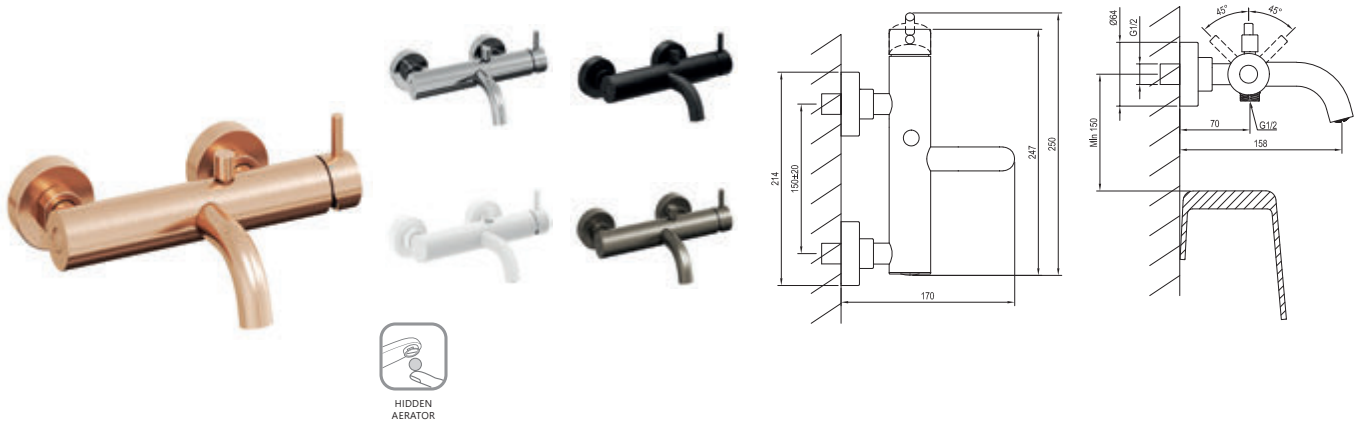

Order No.	Type	Design	Flow rate	Size of packaging (cm)	Gross weight (kg)	Price incl. VAT
X070199	ES 022.00CR Wall-mounted bathtub faucet, w/o set	Chrome	14/16	27x24,4x7	2.2	399,00
X070242	ES 022.10WV Wall-mounted bathtub faucet, w/o set	White Velvet	14/16	27x24,4x7	2.2	515,00
X070279	ES 022.20BLM Wall-mounted bathtub faucet, w/o set	Black Matt	14/16	27x24,4x7	2.2	519,00
X070316	ES 022.20GB Wall-mounted bathtub faucet, w/o set	Graphite Brushed	14/16	27x24,4x7	2.2	595,00
X070353	ES 022.60RGB Wall-mounted bathtub faucet, w/o set	Rose Gold Brushed	14/16	27x24,4x7	2.2	635,00