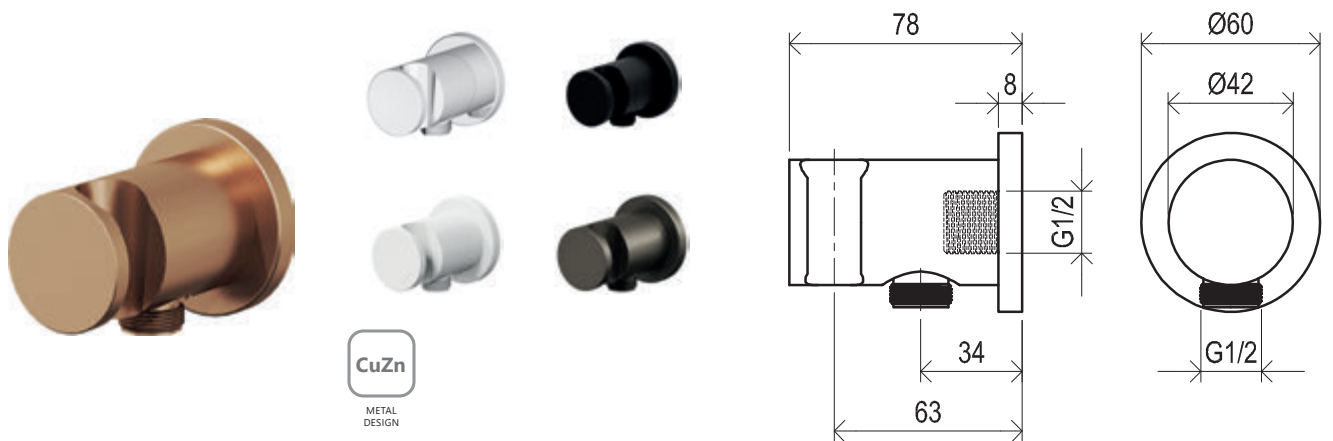

# Showers and accessories

Order No.	Type	Design	Flow rate	Size of packaging (cm)	Gross weight (kg)	Price incl. VAT
<b>X07P682</b>	951.10WV Hand shower round, brass	White Velvet	12	24x4x5,5	0.15	109,00
<b>X07P670</b>	951.20BLM Hand shower round, brass	Black Matt	12	24x4x5,5	0.15	105,00
<b>X07P694</b>	951.20GB Hand shower round, brass	Graphite Brushed	12	24x4x5,5	0.15	115,00
<b>X07P706</b>	951.60RGB Hand shower round, brass	Rose Gold Brushed	12	24x4x5,5	0.15	125,00

EASYCLEAN

AIR

CuZn

METAL  
DESIGN

Order No.	Type	Design	Flow rate	Size of packaging (cm)	Gross weight (kg)	Price incl. VAT
<b>X07P007</b>	957.00CR Hand shower Air, 1 function	chrome	15	4x4x25	0.17	29,00

Order No.	Type	Design	Size of packaging (cm)	Gross weight (kg)	Price incl. VAT
<b>X07P004</b>	701.00CR Wall-mounted shower outlet, brass	chrome	8x5,5x7	0.41	39,00
<b>X07P685</b>	701.11WV Wall-mounted shower outlet, brass	White Velvet	8x5,5x7	0.41	65,00
<b>X07P673</b>	701.21BLM Wall-mounted shower outlet, brass	Black Matt	8x5,5x7	0.41	59,00
<b>X07P697</b>	701.21GB Wall-mounted shower outlet, brass	Graphite Brushed	8x5,5x7	0.41	89,00
<b>X07P709</b>	701.61RGB Wall-mounted shower outlet, brass	Rose Gold Brushed	8x5,5x7	0.41	105,00

Order No.	Type	Design	Size of packaging (cm)	Gross weight (kg)	Price incl. VAT
<b>X07P206</b>	706.00CR Shower holder with water outlet, brass	chrome	8x7x5,5	0.69	49,00
<b>X07P684</b>	706.10WV Shower holder with water outlet, brass	White Velvet	8x7x5,5	0.54	75,00
<b>X07P672</b>	706.21BLM Shower holder with water outlet, brass	Black Matt	8x7x5,5	0.54	69,00
<b>X07P696</b>	706.20GB Shower holder with water outlet, brass	Graphite Brushed	8x7x5,5	0.54	139,00
<b>X07P708</b>	706.60RGB Shower holder with water outlet, brass	Rose Gold Brushed	8x7x5,5	0.54	149,00