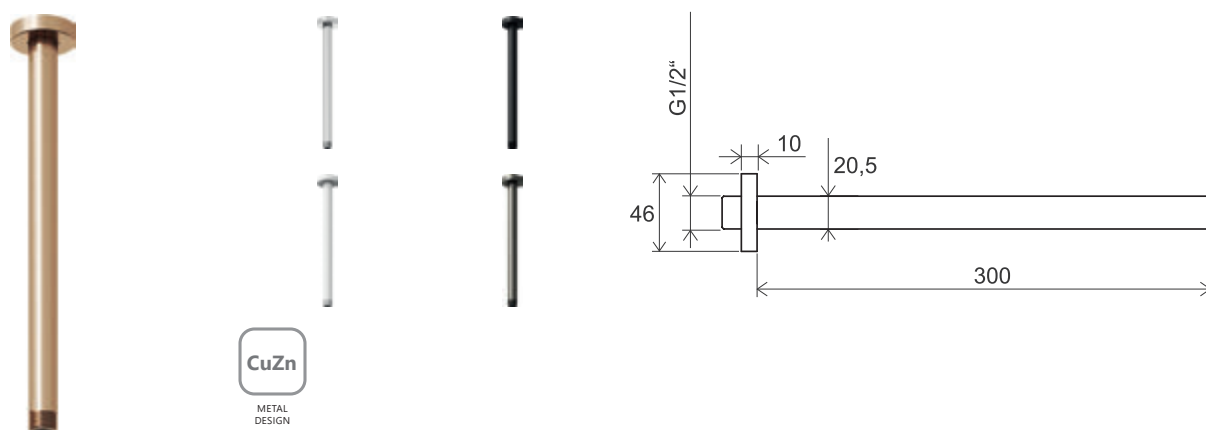

CuZn
METAL
DESIGN

Order No.	Type	Design	Size of packaging (cm)	Gross weight (kg)	Price incl. VAT
X07P179	704.00CR Ceiling outlet arm 30 cm, brass	chrome	32x5x5	0.38	23,00
X07P689	704.11WV Ceiling outlet arm 30 cm, brass	White Velvet	32x5x5	0.37	39,00
X07P677	704.21BLM Ceiling outlet arm 30 cm, brass	Black Matt	32x5x5	0.37	35,00
X07P701	704.21GB Ceiling outlet arm 30 cm, brass	Graphite Brushed	32x5x5	0.37	95,00
X07P713	704.61RGB Ceiling outlet arm 30 cm, brass	Rose Gold Brushed	32x5x5	0.37	109,00