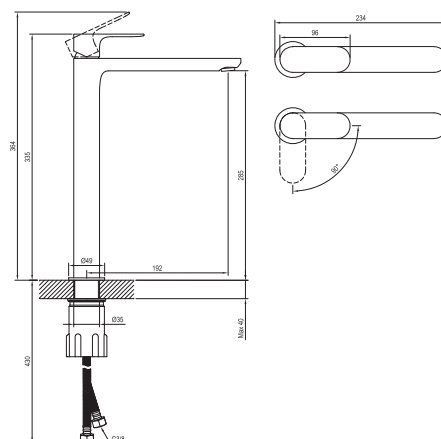

EASYFIX

FLEXIFLOW

-45%

BeCool

Order No.	Type	Design	Flow rate	Size of packaging (cm)	Gross weight (kg)	Price incl. VAT
<b>X070419</b>	EL 015.01CR Washbasin faucet BeCool 335 mm, w/o pop-up waste	Chrome	5	41,3x23x7,4	2.17	409,00
<b>X070420</b>	EL 015.11WV Washbasin faucet BeCool 335 mm, w/o pop-up waste	White Velvet	5	41,3x23x7,4	2.17	525,00
<b>X070421</b>	EL 015.21BLM Washbasin faucet BeCool 335 mm, w/o pop-up waste	Black Matt	5	41,3x23x7,4	2.17	525,00
<b>X070422</b>	EL 015.21GB Washbasin faucet BeCool 335 mm, w/o pop-up waste	Graphite Brushed	5	41,3x23x7,4	2.17	619,00
<b>X070423</b>	EL 015.61RGB Washbasin faucet BeCool 335 mm, w/o pop-up waste	Rose Gold Brushed	5	41,3x23x7,4	2.17	649,00

The flow rate is given in l/min at a pressure of 0.3 MPa. Products are delivered within 14 days as standard.

Order No.	Type	Design	Flow rate	Size of packaging (cm)	Gross weight (kg)	Price incl. VAT
<b>X070212</b>	EL 019.00CR.O1.RB07B Washbasin concealed faucet, w/o body	Chrome	5	32x22,5x8	1.69	295,00
<b>X070255</b>	EL 019.10WV.O1.RB07B Washbasin concealed faucet, w/o body	White Velvet	5	32x22,5x8	1.69	379,00
<b>X070292</b>	EL 019.20BLM.O1.RB07B Washbasin concealed faucet, w/o body	Black Matt	5	32x22,5x8	1.69	379,00
<b>X070329</b>	EL 019.20GB.O1.RB07B Washbasin concealed faucet, w/o body	Graphite Brushed	5	32x22,5x8	1.69	435,00
<b>X070366</b>	EL 019.60RGB.O1.RB07B Washbasin concealed faucet, w/o body	Rose Gold Brushed	5	32x22,5x8	1.69	465,00
<b>X070231</b>	RB 07B.50 Basic body for washbasin concealed faucets, R-box Basin			25,7x11x11,5	1.2	209,00