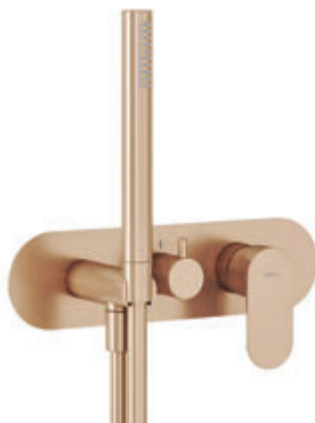

5

5 LET ZÁRUKA  
NA BATERIE

SOFT MOVE

Eleganta

Order No.	Type	Design	Flow rate	Size of packaging (cm)	Gross weight (kg)	Price incl. VAT
<b>X070220</b>	EL 065.00CR.O2.RB07D.+S Concealed faucet, 2-way w/o body, with set	Chrome	10/18	32x22,5x8	1.74	375,00
<b>X070263</b>	EL 065.10WV.O2.RB07D.+S Concealed faucet, 2-way w/o body, with set	White Velvet	10/18	32x22,5x8	1.74	489,00
<b>X070300</b>	EL 065.20BLM.O2.RB07D.+S Concealed faucet, 2-way w/o body, with set	Black Matt	10/18	32x22,5x8	1.74	485,00
<b>X070337</b>	EL 065.20GB.O2.RB07D.+S Concealed faucet, 2-way w/o body, with set	Graphite Brushed	10/18	32x22,5x8	1.74	565,00
<b>X070374</b>	EL 065.60RGB.O2.RB07D.+S Concealed faucet, 2-way w/o body, with set	Rose Gold Brushed	10/18	32x22,5x8	1.74	599,00
<b>X070233</b>	RB 07D.50 Basic body for concealed faucets, R-box Horizontal			25,7x11x11,5	1.85	279,00

Order No.	Type	Design	Flow rate	Size of packaging (cm)	Gross weight (kg)	Price incl. VAT
<b>X070216</b>	EL 068.00CR.O3.RB07D.+S Concealed faucet, 3-way w/o body, with set	Chrome	10/17/18	32x22,5x8	1.74	375,00
<b>X070259</b>	EL 068.10WV.O3.RB07D.+S Concealed faucet, 3-way w/o body, with set	White Velvet	10/17/18	32x22,5x8	1.74	489,00
<b>X070296</b>	EL 068.20BLM.O3.RB07D.+S Concealed faucet, 3-way w/o body, with set	Black Matt	10/17/18	32x22,5x8	1.74	489,00
<b>X070333</b>	EL 068.20GB.O3.RB07D.+S Concealed faucet, 3-way w/o body, with set	Graphite Brushed	10/17/18	32x22,5x8	1.74	565,00
<b>X070370</b>	EL 068.60RGB.O3.RB07D.+S Concealed faucet, 3-way w/o body, with set	Rose Gold Brushed	10/17/18	32x22,5x8	1.74	599,00
<b>X070233</b>	RB 07D.50 Basic body for concealed faucets, R-box Horizontal			25,7x11x11,5	1.85	279,00