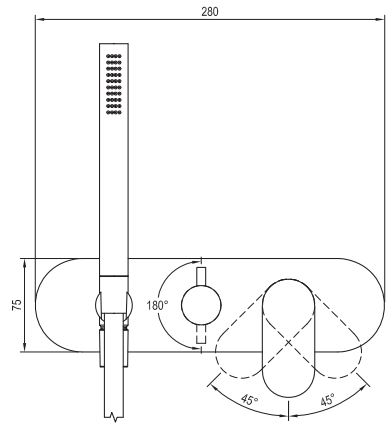

Order No.	Type	Design	Flow rate	Size of packaging (cm)	Gross weight (kg)	Price incl. VAT
<b>X070217</b>	EL 068.00CR.O3.RB07F Concealed faucet, 3-way w/o body	Chrome	22/22/22	26x15x7,5	1.05	275,00
<b>X070260</b>	EL 068.10WV.O3.RB07F Concealed faucet, 3-way w/o body	White Velvet	22/22/22	26x15x7,5	1.05	355,00
<b>X070297</b>	EL 068.20BLM.O3.RB07F Concealed faucet, 3-way w/o body	Black Matt	22/22/22	26x15x7,5	1.05	349,00
<b>X070334</b>	EL 068.20GB.O3.RB07F Concealed faucet, 3-way w/o body	Graphite Brushed	22/22/22	26x15x7,5	1.05	409,00
<b>X070371</b>	EL 068.60RGB.O3.RB07F Concealed faucet, 3-way w/o body	Rose Gold Brushed	22/22/22	26x15x7,5	1.05	435,00
<b>X070235</b>	RB 07F.50 Basic body for concealed faucets, R-box Vertical O2/O3			15,7x17x15,7	2.77	375,00

5

5 LET ZÁRUKA  
NA BATERIE

SOFT MOVE

Eleganta

Order No.	Type	Design	Flow rate	Size of packaging (cm)	Gross weight (kg)	Price incl. VAT
<b>X070220</b>	EL 065.00CR.O2.RB07D.+S Concealed faucet, 2-way w/o body, with set	Chrome	10/18	32x22,5x8	1.74	375,00
<b>X070263</b>	EL 065.10WV.O2.RB07D.+S Concealed faucet, 2-way w/o body, with set	White Velvet	10/18	32x22,5x8	1.74	489,00
<b>X070300</b>	EL 065.20BLM.O2.RB07D.+S Concealed faucet, 2-way w/o body, with set	Black Matt	10/18	32x22,5x8	1.74	485,00
<b>X070337</b>	EL 065.20GB.O2.RB07D.+S Concealed faucet, 2-way w/o body, with set	Graphite Brushed	10/18	32x22,5x8	1.74	565,00
<b>X070374</b>	EL 065.60RGB.O2.RB07D.+S Concealed faucet, 2-way w/o body, with set	Rose Gold Brushed	10/18	32x22,5x8	1.74	599,00
<b>X070233</b>	RB 07D.50 Basic body for concealed faucets, R-box Horizontal			25,7x11x11,5	1.85	279,00