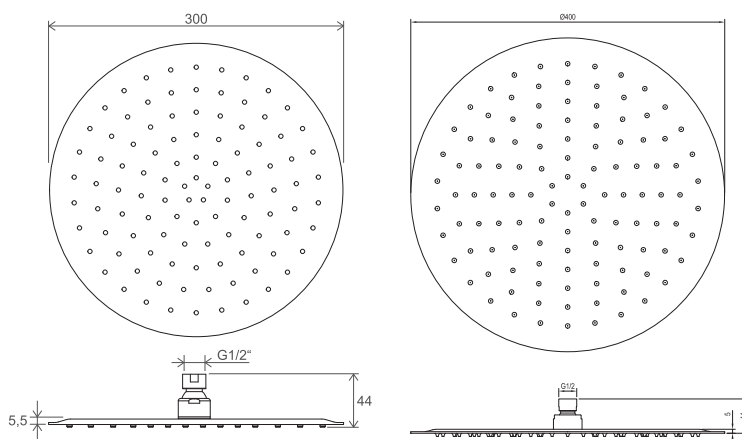

## Showers and accessories

EASYCLEAN

Order No.	Type	Design	Flow rate	Size of packaging (cm)	Gross weight (kg)	Price incl. VAT
<b>X07P336</b>	984.00CR Head shower Chrome round, 300 mm	chrome	11	36x35x7	1.59	199,00
<b>X07P667</b>	984.02CR Head shower Chrome round, 400 mm	chrome	10	42,5x40,6x7,3	2.34	199,00

EASYCLEAN

Order No.	Type	Design	Flow rate	Size of packaging (cm)	Gross weight (kg)	Price incl. VAT
<b>X07P687</b>	980.10WV Head shower round, brass, 250 mm	White Velvet	12	27x28x8	1.53	399,00
<b>X07P675</b>	980.20BLM Head shower round, brass, 250 mm	Black Matt	12	27x28x8	1.53	385,00
<b>X07P699</b>	980.20GB Head shower round, brass, 250 mm	Graphite Brushed	12	27x28x8	1.53	449,00
<b>X07P711</b>	980.60RGB Head shower round, brass, 250 mm	Rose Gold Brushed	12	27x28x8	1.53	469,00