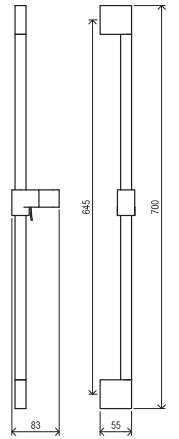

Order No.	Type	Design	Size of packaging (cm)	Gross weight (kg)	Price incl. VAT
<b>X07P206</b>	706.00CR Shower holder with water outlet, brass	chrome	8x7x5,5	0.69	49,00
<b>X07P684</b>	706.10WV Shower holder with water outlet, brass	White Velvet	8x7x5,5	0.54	75,00
<b>X07P672</b>	706.21BLM Shower holder with water outlet, brass	Black Matt	8x7x5,5	0.54	69,00
<b>X07P696</b>	706.20GB Shower holder with water outlet, brass	Graphite Brushed	8x7x5,5	0.54	139,00
<b>X07P708</b>	706.60RGB Shower holder with water outlet, brass	Rose Gold Brushed	8x7x5,5	0.54	149,00

## Showers and accessories

Order No.	Type	Design	Size of packaging (cm)	Gross weight (kg)	Price incl. VAT
<b>X07P176</b>	913.00CR Shower hose 150 cm, SatinFlex	chrome	19x5,5x19	0.36	19,90
<b>X07P683</b>	913.12WV Shower hose 150 cm, SatinFlex	White Velvet	27x24,4x3,5	0.37	45,00
<b>X07P671</b>	913.22BLM Shower hose 150 cm, SatinFlex	Black Matt	27x24,4x3,5	0.37	42,00
<b>X07P695</b>	913.22GB Shower hose 150 cm SatinFlex	Graphite Brushed	27x24,4x3,5	0.37	59,00
<b>X07P707</b>	913.62RGB Shower hose 150 cm, SatinFlex	Rose Gold Brushed	27x24,4x3,5	0.37	65,00

Order No.	Type	Design	Size of packaging (cm)	Gross weight (kg)	Price incl. VAT
<b>X07P011</b>	611.00CR Shower holder adjustable	chrome	7x5,5x8	0.08	14,00
<b>X07P686</b>	611.10WV Shower holder adjustable	White Velvet	7x5,5x8	0.08	45,00
<b>X07P674</b>	611.20BLM Shower holder adjustable	Black Matt	7x5,5x8	0.08	39,00
<b>X07P698</b>	611.20GB Shower holder adjustable	Graphite Brushed	7x5,5x8	0.08	45,00
<b>X07P710</b>	611.60RGB Shower holder adjustable	Rose Gold Brushed	7x5,5x8	0.08	55,00