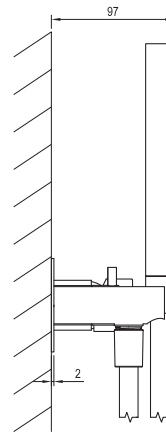

Order No.	Type	Design	Flow rate	Size of packaging (cm)	Gross weight (kg)	Price incl. VAT
<b>X070217</b>	EL 068.00CR.O3.RB07F Concealed faucet, 3-way w/o body	Chrome	22/22/22	26x15x7,5	1.05	275,00
<b>X070260</b>	EL 068.10WV.O3.RB07F Concealed faucet, 3-way w/o body	White Velvet	22/22/22	26x15x7,5	1.05	355,00
<b>X070297</b>	EL 068.20BLM.O3.RB07F Concealed faucet, 3-way w/o body	Black Matt	22/22/22	26x15x7,5	1.05	349,00
<b>X070334</b>	EL 068.20GB.O3.RB07F Concealed faucet, 3-way w/o body	Graphite Brushed	22/22/22	26x15x7,5	1.05	409,00
<b>X070371</b>	EL 068.60RGB.O3.RB07F Concealed faucet, 3-way w/o body	Rose Gold Brushed	22/22/22	26x15x7,5	1.05	435,00
<b>X070235</b>	RB 07F.50 Basic body for concealed faucets, R-box Vertical O2/O3			15,7x17x15,7	2.77	375,00

5

5 LET ZÁRUKA  
NA BATERIE

SOFT MOVE

Eleganta

Order No.	Type	Design	Flow rate	Size of packaging (cm)	Gross weight (kg)	Price incl. VAT
<b>X070220</b>	EL 065.00CR.O2.RB07D.+S Concealed faucet, 2-way w/o body, with set	Chrome	10/18	32x22,5x8	1.74	375,00
<b>X070263</b>	EL 065.10WV.O2.RB07D.+S Concealed faucet, 2-way w/o body, with set	White Velvet	10/18	32x22,5x8	1.74	489,00
<b>X070300</b>	EL 065.20BLM.O2.RB07D.+S Concealed faucet, 2-way w/o body, with set	Black Matt	10/18	32x22,5x8	1.74	485,00
<b>X070337</b>	EL 065.20GB.O2.RB07D.+S Concealed faucet, 2-way w/o body, with set	Graphite Brushed	10/18	32x22,5x8	1.74	565,00
<b>X070374</b>	EL 065.60RGB.O2.RB07D.+S Concealed faucet, 2-way w/o body, with set	Rose Gold Brushed	10/18	32x22,5x8	1.74	599,00
<b>X070233</b>	RB 07D.50 Basic body for concealed faucets, R-box Horizontal			25,7x11x11,5	1.85	279,00