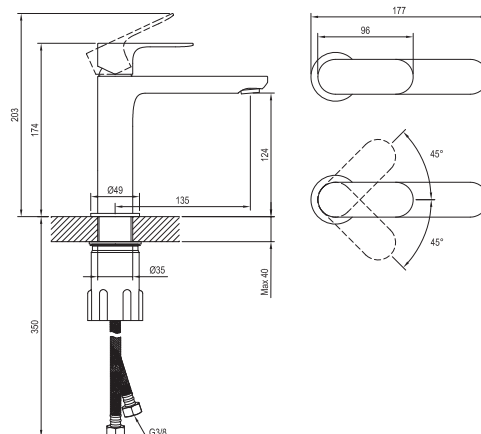

Order No.	Type	Design	Flow rate	Size of packaging (cm)	Gross weight (kg)	Price incl. VAT
X070210	EL 012.00CR Washbasin faucet 170 mm, w/o pop-up waste	Chrome	5	35,3x23x7,4	1.35	205,00
X070253	EL 012.10WV Washbasin faucet 170 mm, w/o pop-up waste	White Velvet	5	35,3x23x7,4	1.35	265,00
X070290	EL 012.20BLM Washbasin faucet 170 mm, w/o pop-up waste	Black Matt	5	35,3x23x7,4	1.35	269,00
X070327	EL 012.20GB Washbasin faucet 170 mm, w/o pop-up waste	Graphite Brushed	5	35,3x23x7,4	1.35	309,00
X070364	EL 012.60RGB Washbasin faucet 170 mm, w/o pop-up waste	Rose Gold Brushed	5	35,3x23x7,4	1.35	329,00