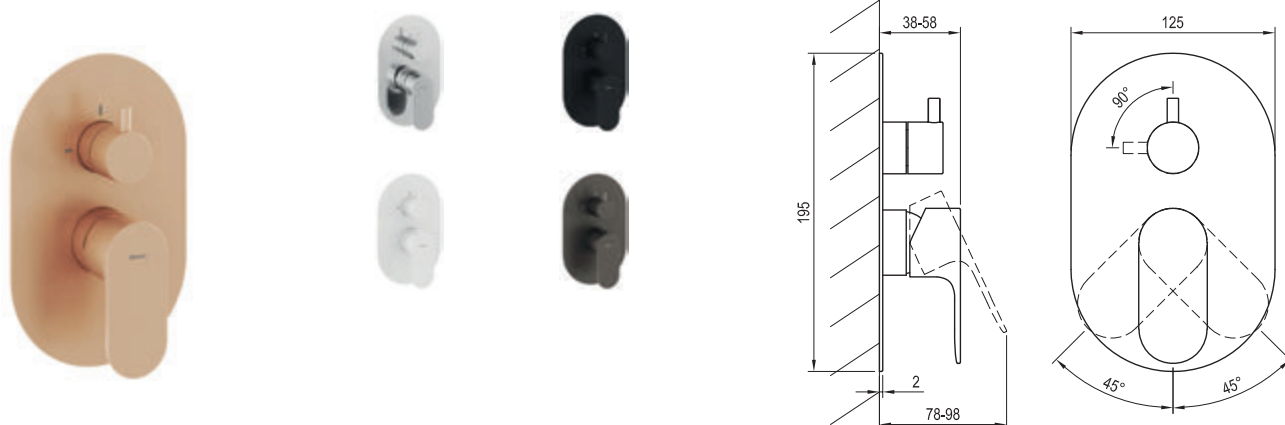

5 LET ZÁRUKA
NA BATERIE

SOFT MOVE

Order No.	Type	Design	Flow rate	Size of packaging (cm)	Gross weight (kg)	Price incl. VAT
X070221	EL 065.00CR.O2.RB07E Concealed faucet, 2-way w/o body	Chrome	12/12	26x15x8	0.86	199,00
X070264	EL 065.10WV.O2.RB07E Concealed faucet, 2-way w/o body	White Velvet	12/12	26x15x8	0.86	259,00
X070301	EL 065.20BLM.O2.RB07E Concealed faucet, 2-way w/o body	Black Matt	12/12	26x15x8	0.86	259,00
X070338	EL 065.20GB.O2.RB07E Concealed faucet, 2-way w/o body	Graphite Brushed	12/12	26x15x8	0.86	299,00
X070375	EL 065.60RGB.O2.RB07E Concealed faucet, 2-way w/o body	Rose Gold Brushed	12/12	26x15x8	0.86	325,00
X070234	RB 07E.50 Basic body for concealed faucets, R-box Vertical O2			14,2x14x11,7	1.4	229,00