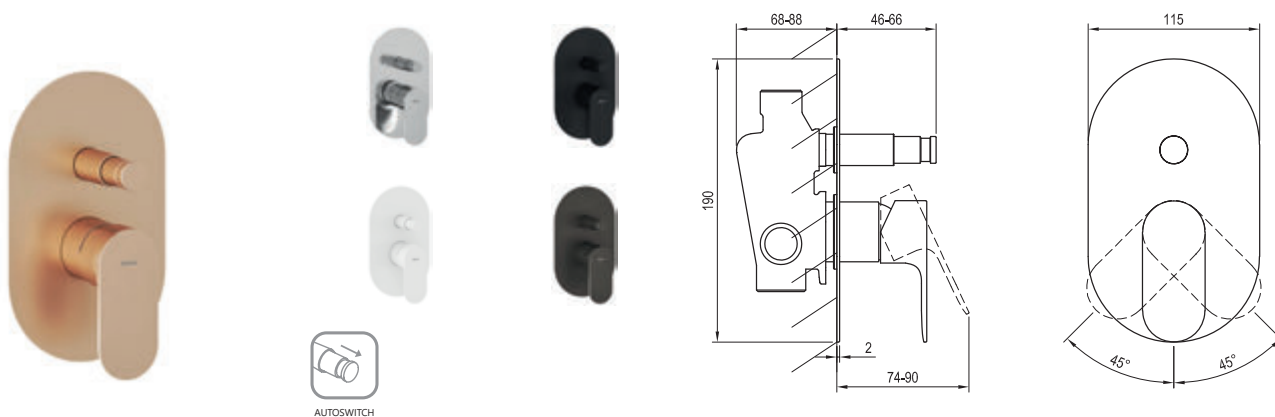

Order No.	Type	Design	Flow rate	Size of packaging (cm)	Gross weight (kg)	Price incl. VAT
X070218	EL 061.00CR.O2 Concealed faucet, automat, 2-way with body	Chrome	18/21	19,6x14,2x8,2	1.5	249,00
X070261	EL 061.10WV.O2 Concealed faucet, automat, 2-way with body	White Velvet	18/21	19,6x14,2x8,2	1.5	319,00
X070298	EL 061.20BLM.O2 Concealed faucet, automat, 2-way with body	Black Matt	18/21	19,6x14,2x8,2	1.5	319,00
X070335	EL 061.20GB.O2 Concealed faucet, automat, 2-way with body	Graphite Brushed	18/21	19,6x14,2x8,2	1.5	369,00
X070372	EL 061.60RGB.O2 Concealed faucet, automat, 2-way with body	Rose Gold Brushed	18/21	19,6x14,2x8,2	1.5	399,00