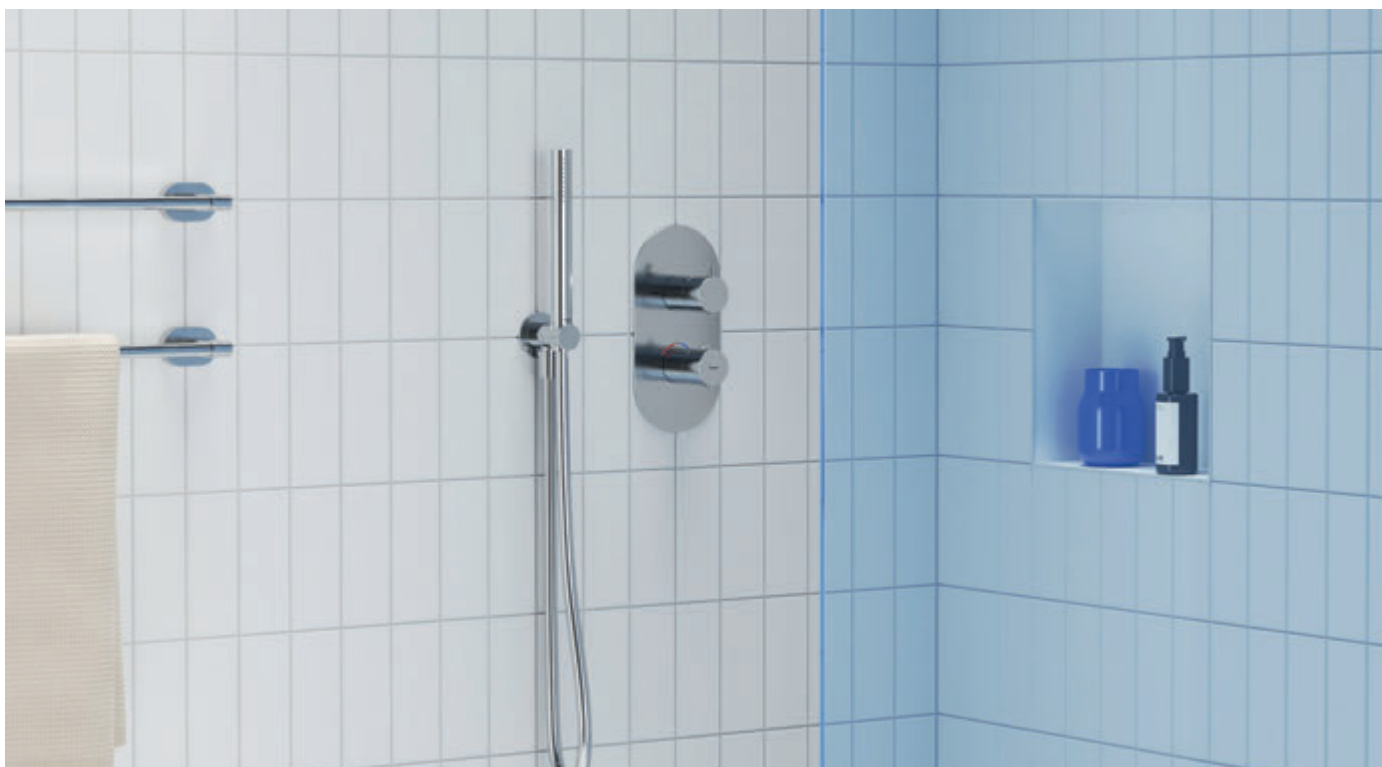

Order No.	Type	Design	Flow rate	Size of packaging (cm)	Gross weight (kg)	Price incl. VAT
X070232	RB 07C.50 Basic body for thermostatic concealed faucets, R-box Termo			15,7x17x15,7	2.67	449,00
X070206	ES 063.00CR.O2.RB07C Thermostatic concealed faucet, 2-way w/o body	Chrome	22/22	26x15x7,5	1	299,00
X070249	ES 063.10WV.O2.RB07C Thermostatic concealed faucet, 2-way w/o body	White Velvet	22/22	26x15x7,5	1	389,00
X070286	ES 063.20BLM.O2.RB07C Thermostatic concealed faucet, 2-way w/o body	Black Matt	22/22	26x15x7,5	1	389,00
X070323	ES 063.20GB.O2.RB07C Thermostatic concealed faucet, 2-way w/o body	Graphite Brushed	22/22	26x15x7,5	1	449,00
X070360	ES 063.60RGB.O2.RB07C Thermostatic concealed faucet, 2-way w/o body	Rose Gold Brushed	22/22	26x15x7,5	1	479,00
X070209	ES 067.00CR.O3.RB07C Thermostatic concealed faucet, 3-way w/o body	Chrome	22/22/22	26x15x7,5	1	299,00
X070252	ES 067.10WV.O3.RB07C Thermostatic concealed faucet, 3-way w/o body	White Velvet	22/22/22	26x15x7,5	1	389,00
X070289	ES 067.20BLM.O3.RB07C Thermostatic concealed faucet, 3-way w/o body	Black Matt	22/22/22	26x15x7,5	1	389,00
X070326	ES 067.20GB.O3.RB07C Thermostatic concealed faucet, 3-way w/o body	Graphite Brushed	22/22/22	26x15x7,5	1	449,00
X070363	ES 067.60RGB.O3.RB07C Thermostatic concealed faucet, 3-way w/o body	Rose Gold Brushed	22/22/22	26x15x7,5	1	479,00