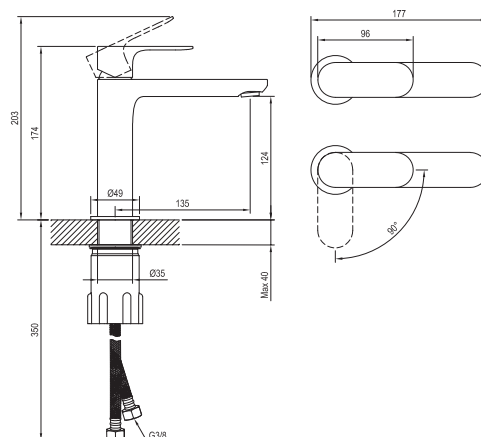

Order No.	Type	Design	Flow rate	Size of packaging (cm)	Gross weight (kg)	Price incl. VAT
X070409	EL 012.01CR Washbasin faucet BeCool 170 mm, w/o pop-up waste	Chrome	5	35,3x23x7,4	1.35	219,00
X070410	EL 012.11WV Washbasin faucet BeCool 170 mm, w/o pop-up waste	White Velvet	5	35,3x23x7,4	1.35	285,00
X070411	EL 012.21BLM Washbasin faucet BeCool 170 mm, w/o pop-up waste	Black Matt	5	35,3x23x7,4	1.35	285,00
X070412	EL 012.21GB Washbasin faucet BeCool 170 mm, w/o pop-up waste	Graphite Brushed	5	35,3x23x7,4	1.35	329,00
X070413	EL 012.61RGB Washbasin faucet BeCool 170 mm, w/o pop-up waste	Rose Gold Brushed	5	35,3x23x7,4	1.35	349,00

The flow rate is given in l/min at a pressure of 0.3 MPa. Products are delivered within 14 days as standard.