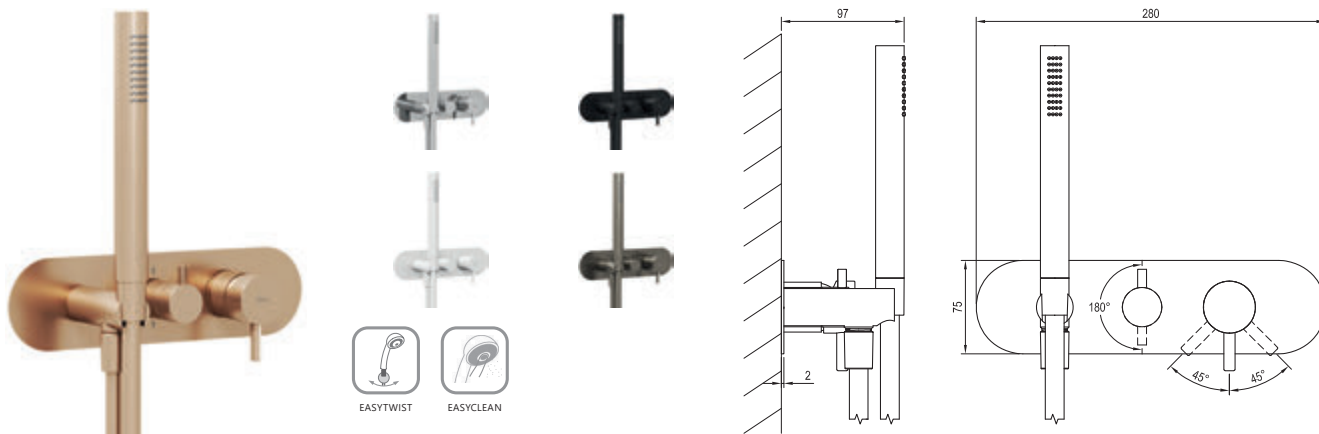

Order No.	Type	Design	Flow rate	Size of packaging (cm)	Gross weight (kg)	Price incl. VAT
X070207	ES 065.00CR.O2.RB07D.+S Concealed faucet, 2-way w/o body, with set	Chrome	10/16	32x22,5x8	1.7	379,00
X070250	ES 065.10WV.O2.RB07D.+S Concealed faucet, 2-way w/o body, with set	White Velvet	10/16	32x22,5x8	1.7	489,00
X070287	ES 065.20BLM.O2.RB07D.+S Concealed faucet, 2-way w/o body, with set	Black Matt	10/16	32x22,5x8	1.7	489,00
X070324	ES 065.20GB.O2.RB07D.+S Concealed faucet, 2-way w/o body, with set	Graphite Brushed	10/16	32x22,5x8	1.7	565,00
X070361	ES 065.60RGB.O2.RB07D.+S Concealed faucet, 2-way w/o body, with set	Rose Gold Brushed	10/16	32x22,5x8	1.7	599,00
X070233	RB 07D.50 Basic body for concealed faucets, R-box Horizontal			25,7x11x11,5	1.85	279,00