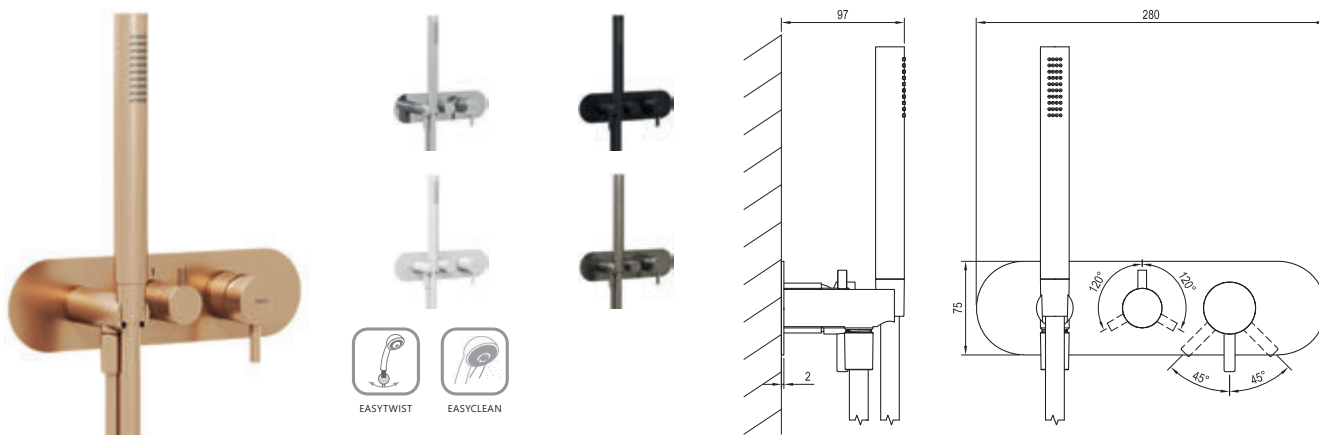

Order No.	Type	Design	Flow rate	Size of packaging (cm)	Gross weight (kg)	Price incl. VAT
X070202	ES 068.00CR.O3.RB07D.+S Concealed faucet, 3-way w/o body, with set	Chrome	10/17/16	32x22,5x8	1.7	375,00
X070245	ES 068.10WV.O3.RB07D.+S Concealed faucet, 3-way w/o body, with set	White Velvet	10/17/16	32x22,5x8	1.7	489,00
X070282	ES 068.20BLM.O3.RB07D.+S Concealed faucet, 3-way w/o body, with set	Black Matt	10/17/16	32x22,5x8	1.7	489,00
X070319	ES 068.20GB.O3.RB07D.+S Concealed faucet, 3-way w/o body, with set	Graphite Brushed	10/17/16	32x22,5x8	1.7	565,00
X070356	ES 068.60RGB.O3.RB07D.+S Concealed faucet, 3-way w/o body, with set	Rose Gold Brushed	10/17/16	32x22,5x8	1.7	599,00
X070233	RB 07D.50 Basic body for concealed faucets, R-box Horizontal			25,7x11x11,5	1.85	279,00

Flow rates ES 065.XX.O2.RB07D.+S: hand shower/outlet 2

Flow rates ES 068.XX.O3.RB07D.+S: hand shower/outlet 2/outlet 3

The flow rate is given in l/min at a pressure of 0.3 MPa. Products are delivered within 14 days as standard. Prices are quoted in EUR.