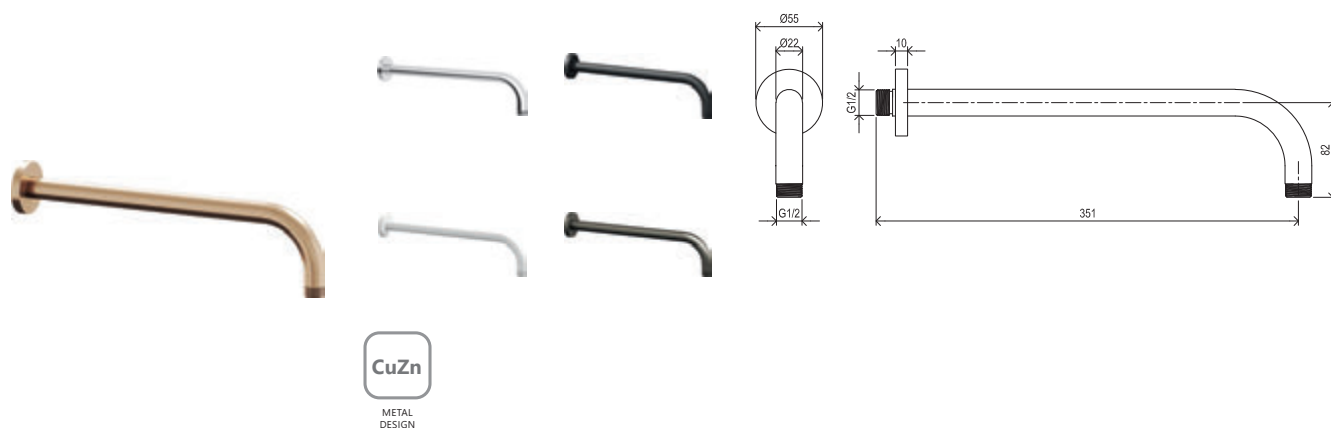

## Showers and accessories

EASYCLEAN

Order No.	Type	Design	Flow rate	Size of packaging (cm)	Gross weight (kg)	Price incl. VAT
<b>X07P336</b>	984.00CR Head shower Chrome round, 300 mm	chrome	11	36x35x7	1.59	199,00
<b>X07P667</b>	984.02CR Head shower Chrome round, 400 mm	chrome	10	42,5x40,6x7,3	2.34	199,00

EASYCLEAN

Order No.	Type	Design	Flow rate	Size of packaging (cm)	Gross weight (kg)	Price incl. VAT
<b>X07P687</b>	980.10WV Head shower round, brass, 250 mm	White Velvet	12	27x28x8	1.53	399,00
<b>X07P675</b>	980.20BLM Head shower round, brass, 250 mm	Black Matt	12	27x28x8	1.53	385,00
<b>X07P699</b>	980.20GB Head shower round, brass, 250 mm	Graphite Brushed	12	27x28x8	1.53	449,00
<b>X07P711</b>	980.60RGB Head shower round, brass, 250 mm	Rose Gold Brushed	12	27x28x8	1.53	469,00