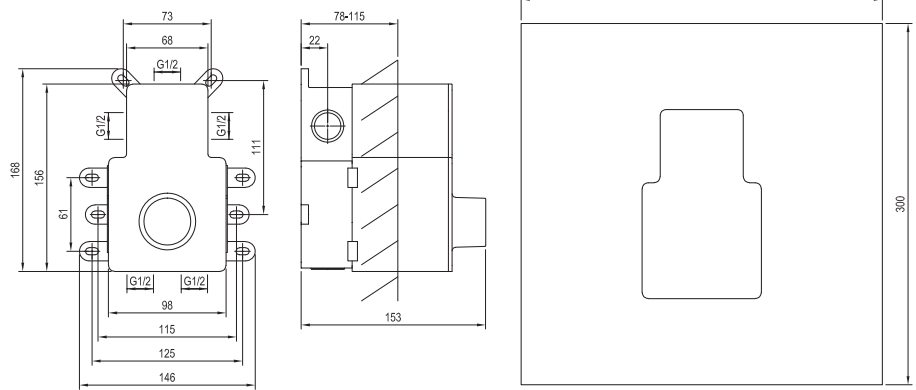

Order No.	Type	Design	Flow rate	Size of packaging (cm)	Gross weight (kg)	Price incl. VAT
X070235	RB 07F.50 Basic body for concealed faucets, R-box Vertical O2/O3			15,7x17x15,7	2.77	375,00
X070203	ES 068.00CR.O3.RB07F Concealed faucet, 3-way w/o body	Chrome	22/22/22	26x15x7,5	1	279,00
X070246	ES 068.10WV.O3.RB07F Concealed faucet, 3-way w/o body	White Velvet	22/22/22	26x15x7,5	1	365,00
X070283	ES 068.20BLM.O3.RB07F Concealed faucet, 3-way w/o body	Black Matt	22/22/22	26x15x7,5	1	365,00
X070320	ES 068.20GB.O3.RB07F Concealed faucet, 3-way w/o body	Graphite Brushed	22/22/22	26x15x7,5	1	419,00
X070357	ES 068.60RGB.O3.RB07F Concealed faucet, 3-way w/o body	Rose Gold Brushed	22/22/22	26x15x7,5	1	449,00
X070217	EL 068.00CR.O3.RB07F Concealed faucet, 3-way w/o body	Chrome	22/22/22	26x15x7,5	1.05	275,00
X070260	EL 068.10WV.O3.RB07F Concealed faucet, 3-way w/o body	White Velvet	22/22/22	26x15x7,5	1.05	355,00
X070297	EL 068.20BLM.O3.RB07F Concealed faucet, 3-way w/o body	Black Matt	22/22/22	26x15x7,5	1.05	349,00
X070334	EL 068.20GB.O3.RB07F Concealed faucet, 3-way w/o body	Graphite Brushed	22/22/22	26x15x7,5	1.05	409,00
X070371	EL 068.60RGB.O3.RB07F Concealed faucet, 3-way w/o body	Rose Gold Brushed	22/22/22	26x15x7,5	1.05	435,00