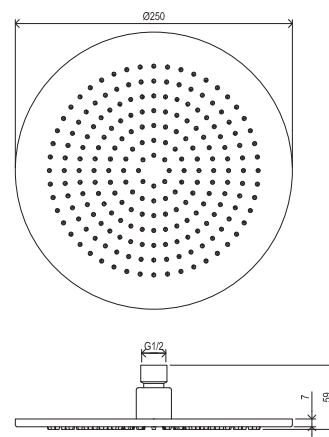

## Showers and accessories

EASYCLEAN

Order No.	Type	Design	Flow rate	Size of packaging (cm)	Gross weight (kg)	Price incl. VAT
<b>X07P336</b>	984.00CR Head shower Chrome round, 300 mm	chrome	11	36x35x7	1.59	199,00
<b>X07P667</b>	984.02CR Head shower Chrome round, 400 mm	chrome	10	42,5x40,6x7,3	2.34	199,00

EASYCLEAN

Order No.	Type	Design	Flow rate	Size of packaging (cm)	Gross weight (kg)	Price incl. VAT
<b>X07P687</b>	980.10WV Head shower round, brass, 250 mm	White Velvet	12	27x28x8	1.53	399,00
<b>X07P675</b>	980.20BLM Head shower round, brass, 250 mm	Black Matt	12	27x28x8	1.53	385,00
<b>X07P699</b>	980.20GB Head shower round, brass, 250 mm	Graphite Brushed	12	27x28x8	1.53	449,00
<b>X07P711</b>	980.60RGB Head shower round, brass, 250 mm	Rose Gold Brushed	12	27x28x8	1.53	469,00