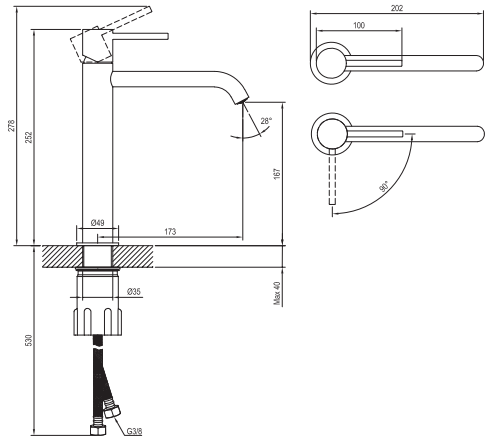

Order No.	Type	Design	Flow rate	Size of packaging (cm)	Gross weight (kg)	Price incl. VAT
X070399	ES 014.01CR Washbasin faucet BeCool 250 mm, w/o pop-up waste	Chrome	5	41,3x23x7,4	1.38	295,00
X070400	ES 014.11WV Washbasin faucet BeCool 250 mm, w/o pop-up waste	White Velvet	5	41,3x23x7,4	1.38	385,00
X070402	ES 014.21BLM Washbasin faucet BeCool 250 mm, w/o pop-up waste	Black Matt	5	41,3x23x7,4	1.38	385,00
X070401	ES 014.21GB Washbasin faucet BeCool 250 mm, w/o pop-up waste	Graphite Brushed	5	41,3x23x7,4	1.38	449,00
X070403	ES 014.61RGB Washbasin faucet BeCool 250 mm, w/o pop-up waste	Rose Gold Brushed	5	41,3x23x7,4	1.38	469,00