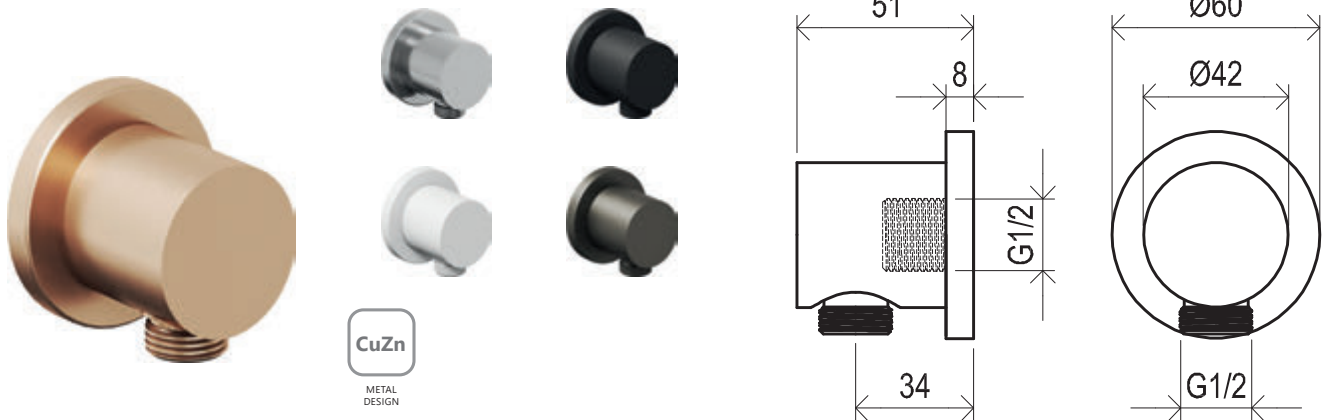

# Showers and accessories

Order No.	Type	Design	Flow rate	Size of packaging (cm)	Gross weight (kg)	Price incl. VAT
<b>X07P682</b>	951.10WV Hand shower round, brass	White Velvet	12	24x4x5,5	0.15	109,00
<b>X07P670</b>	951.20BLM Hand shower round, brass	Black Matt	12	24x4x5,5	0.15	105,00
<b>X07P694</b>	951.20GB Hand shower round, brass	Graphite Brushed	12	24x4x5,5	0.15	115,00
<b>X07P706</b>	951.60RGB Hand shower round, brass	Rose Gold Brushed	12	24x4x5,5	0.15	125,00

EASYCLEAN

AIR

CuZn

METAL  
DESIGN

Order No.	Type	Design	Flow rate	Size of packaging (cm)	Gross weight (kg)	Price incl. VAT
<b>X07P007</b>	957.00CR Hand shower Air, 1 function	chrome	15	4x4x25	0.17	29,00

Order No.	Type	Design	Size of packaging (cm)	Gross weight (kg)	Price incl. VAT
<b>X07P004</b>	701.00CR Wall-mounted shower outlet, brass	chrome	8x5,5x7	0.41	39,00
<b>X07P685</b>	701.11WV Wall-mounted shower outlet, brass	White Velvet	8x5,5x7	0.41	65,00
<b>X07P673</b>	701.21BLM Wall-mounted shower outlet, brass	Black Matt	8x5,5x7	0.41	59,00
<b>X07P697</b>	701.21GB Wall-mounted shower outlet, brass	Graphite Brushed	8x5,5x7	0.41	89,00
<b>X07P709</b>	701.61RGB Wall-mounted shower outlet, brass	Rose Gold Brushed	8x5,5x7	0.41	105,00

Order No.	Type	Design	Size of packaging (cm)	Gross weight (kg)	Price incl. VAT
<b>X07P206</b>	706.00CR Shower holder with water outlet, brass	chrome	8x7x5,5	0.69	49,00
<b>X07P684</b>	706.10WV Shower holder with water outlet, brass	White Velvet	8x7x5,5	0.54	75,00
<b>X07P672</b>	706.21BLM Shower holder with water outlet, brass	Black Matt	8x7x5,5	0.54	69,00
<b>X07P696</b>	706.20GB Shower holder with water outlet, brass	Graphite Brushed	8x7x5,5	0.54	139,00
<b>X07P708</b>	706.60RGB Shower holder with water outlet, brass	Rose Gold Brushed	8x7x5,5	0.54	149,00