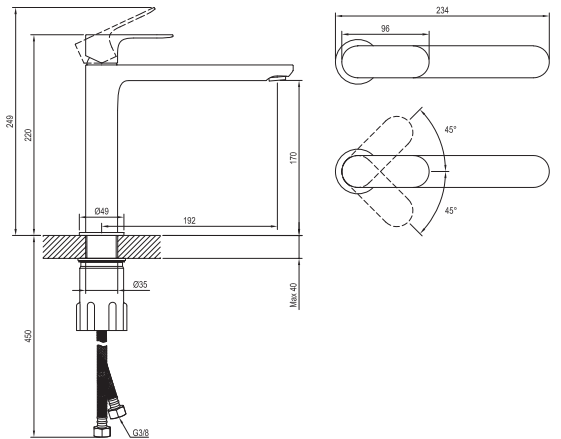

EASYFIX

FLEXIFLOW

ECOFLOW

BeCool

Order No.	Type	Design	Flow rate	Size of packaging (cm)	Gross weight (kg)	Price incl. VAT
<b>X070409</b>	EL 012.01CR Washbasin faucet BeCool 170 mm, w/o pop-up waste	Chrome	5	35,3x23x7,4	1.35	219,00
<b>X070410</b>	EL 012.11WV Washbasin faucet BeCool 170 mm, w/o pop-up waste	White Velvet	5	35,3x23x7,4	1.35	285,00
<b>X070411</b>	EL 012.21BLM Washbasin faucet BeCool 170 mm, w/o pop-up waste	Black Matt	5	35,3x23x7,4	1.35	285,00
<b>X070412</b>	EL 012.21GB Washbasin faucet BeCool 170 mm, w/o pop-up waste	Graphite Brushed	5	35,3x23x7,4	1.35	329,00
<b>X070413</b>	EL 012.61RGB Washbasin faucet BeCool 170 mm, w/o pop-up waste	Rose Gold Brushed	5	35,3x23x7,4	1.35	349,00

The flow rate is given in l/min at a pressure of 0.3 MPa. Products are delivered within 14 days as standard.

Order No.	Type	Design	Flow rate	Size of packaging (cm)	Gross weight (kg)	Price incl. VAT
<b>X070384</b>	EL 014.00CR Washbasin faucet 220 mm, w/o pop-up waste	Chrome	5	41,3x23x7,4	1.77	299,00
<b>X070385</b>	EL 014.10WV Washbasin faucet 220 mm, w/o pop-up waste	White Velvet	5	41,3x23x7,4	1.77	395,00
<b>X070387</b>	EL 014.20BLM Washbasin faucet 220 mm, w/o pop-up waste	Black Matt	5	41,3x23x7,4	1.77	395,00
<b>X070386</b>	EL 014.20GB Washbasin faucet 220 mm, w/o pop-up waste	Graphite Brushed	5	41,3x23x7,4	1.77	459,00
<b>X070388</b>	EL 014.60RGB Washbasin faucet 220 mm, w/o pop-up waste	Rose Gold Brushed	5	41,3x23x7,4	1.77	485,00