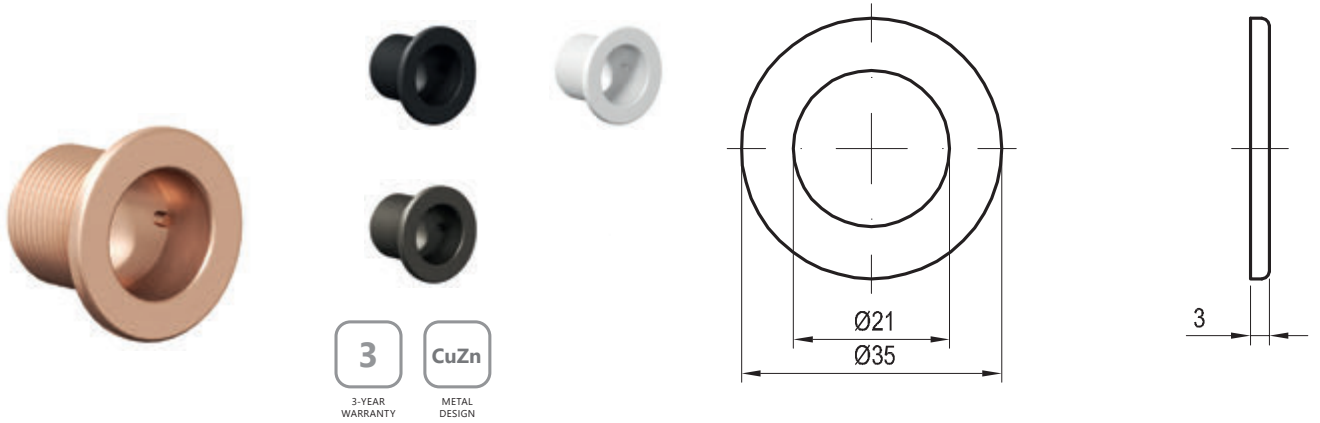

**2**  
2-YEAR WARRANTY

**CuZn**  
METAL DESIGN

Order No.	Type	Design	Size of packaging (cm)	Gross weight (kg)	Price incl. VAT
X01827	Angle valve 1/2"x3/8" K	chrome	15x4,5x6,5	0.25	25,00
X01829	Angle valve 1/2"x3/8" K	white matt	15x4,5x6,5	0.25	49,00
X01828	Angle valve 1/2"x3/8" K	black matt	15x4,5x6,5	0.25	49,00
X01830	Angle valve 1/2"x3/8" K	Graphite Brushed	15x4,5x6,5	0.25	69,00
X01831	Angle valve 1/2"x3/8" K	Rose Gold Brushed	15x4,5x6,5	0.25	69,00