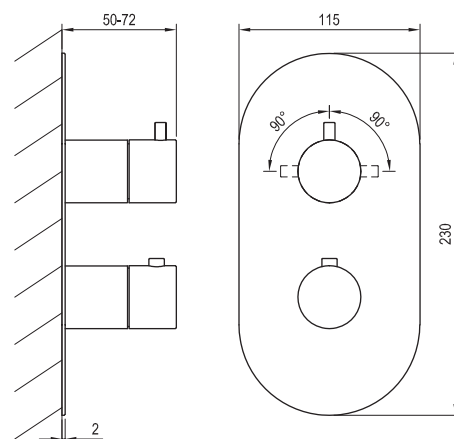

Order No.	Type	Design	Flow rate	Size of packaging (cm)	Gross weight (kg)	Price incl. VAT
X070206	ES 063.00CR.O2.RB07C Thermostatic concealed faucet, 2-way w/o body	Chrome	22/22	26x15x7,5	1	299,00
X070249	ES 063.10WV.O2.RB07C Thermostatic concealed faucet, 2-way w/o body	White Velvet	22/22	26x15x7,5	1	389,00
X070286	ES 063.20BLM.O2.RB07C Thermostatic concealed faucet, 2-way w/o body	Black Matt	22/22	26x15x7,5	1	389,00
X070323	ES 063.20GB.O2.RB07C Thermostatic concealed faucet, 2-way w/o body	Graphite Brushed	22/22	26x15x7,5	1	449,00
X070360	ES 063.60RGB.O2.RB07C Thermostatic concealed faucet, 2-way w/o body	Rose Gold Brushed	22/22	26x15x7,5	1	479,00
X070232	RB 07C.50 Basic body for thermostatic concealed faucets, R-box Termo			15,7x17x15,7	2,67	449,00