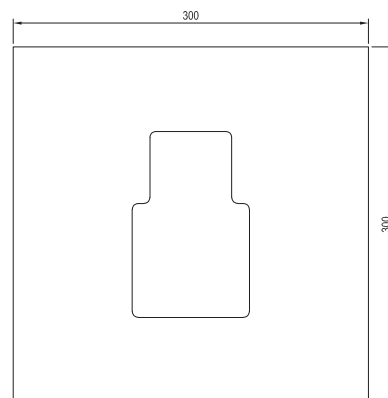

Order No.	Type	Design	Flow rate	Size of packaging (cm)	Gross weight (kg)	Price incl. VAT
<b>X070231</b>	RB 07B.50 Basic body for washbasin concealed faucets, R-box Basin			25,7x11x11,5	1.2	209,00
<b>X070198</b>	ES 019.00CR.O1.RB07B Washbasin concealed faucet, w/o body	Chrome	5	32x22,5x8	0.93	199,00
<b>X070241</b>	ES 019.10WV.O1.RB07B Washbasin concealed faucet, w/o body	White Velvet	5	32x22,5x8	0.93	259,00
<b>X070278</b>	ES 019.20BLM.O1.RB07B Washbasin concealed faucet, w/o body	Black Matt	5	32x22,5x8	0.93	255,00
<b>X070315</b>	ES 019.20GB.O1.RB07B Washbasin concealed faucet, w/o body	Graphite Brushed	5	32x22,5x8	0.93	299,00
<b>X070352</b>	ES 019.60RGB.O1.RB07B Washbasin concealed faucet, w/o body	Rose Gold Brushed	5	32x22,5x8	0.93	319,00
<b>X070212</b>	EL 019.00CR.O1.RB07B Washbasin concealed faucet, w/o body	Chrome	5	32x22,5x8	1.69	295,00
<b>X070255</b>	EL 019.10WV.O1.RB07B Washbasin concealed faucet, w/o body	White Velvet	5	32x22,5x8	1.69	379,00
<b>X070292</b>	EL 019.20BLM.O1.RB07B Washbasin concealed faucet, w/o body	Black Matt	5	32x22,5x8	1.69	379,00
<b>X070329</b>	EL 019.20GB.O1.RB07B Washbasin concealed faucet, w/o body	Graphite Brushed	5	32x22,5x8	1.69	435,00
<b>X070366</b>	EL 019.60RGB.O1.RB07B Washbasin concealed faucet, w/o body	Rose Gold Brushed	5	32x22,5x8	1.69	465,00