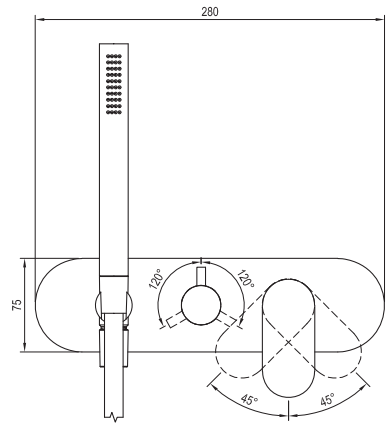

5

5 LET ZÁRUKA  
NA BATERIE

SOFT MOVE

Eleganta

Order No.	Type	Design	Flow rate	Size of packaging (cm)	Gross weight (kg)	Price incl. VAT
<b>X070220</b>	EL 065.00CR.O2.RB07D.+S Concealed faucet, 2-way w/o body, with set	Chrome	10/18	32x22,5x8	1.74	375,00
<b>X070263</b>	EL 065.10WV.O2.RB07D.+S Concealed faucet, 2-way w/o body, with set	White Velvet	10/18	32x22,5x8	1.74	489,00
<b>X070300</b>	EL 065.20BLM.O2.RB07D.+S Concealed faucet, 2-way w/o body, with set	Black Matt	10/18	32x22,5x8	1.74	485,00
<b>X070337</b>	EL 065.20GB.O2.RB07D.+S Concealed faucet, 2-way w/o body, with set	Graphite Brushed	10/18	32x22,5x8	1.74	565,00
<b>X070374</b>	EL 065.60RGB.O2.RB07D.+S Concealed faucet, 2-way w/o body, with set	Rose Gold Brushed	10/18	32x22,5x8	1.74	599,00
<b>X070233</b>	RB 07D.50 Basic body for concealed faucets, R-box Horizontal			25,7x11x11,5	1.85	279,00

Order No.	Type	Design	Flow rate	Size of packaging (cm)	Gross weight (kg)	Price incl. VAT
<b>X070216</b>	EL 068.00CR.O3.RB07D.+S Concealed faucet, 3-way w/o body, with set	Chrome	10/17/18	32x22,5x8	1.74	375,00
<b>X070259</b>	EL 068.10WV.O3.RB07D.+S Concealed faucet, 3-way w/o body, with set	White Velvet	10/17/18	32x22,5x8	1.74	489,00
<b>X070296</b>	EL 068.20BLM.O3.RB07D.+S Concealed faucet, 3-way w/o body, with set	Black Matt	10/17/18	32x22,5x8	1.74	489,00
<b>X070333</b>	EL 068.20GB.O3.RB07D.+S Concealed faucet, 3-way w/o body, with set	Graphite Brushed	10/17/18	32x22,5x8	1.74	565,00
<b>X070370</b>	EL 068.60RGB.O3.RB07D.+S Concealed faucet, 3-way w/o body, with set	Rose Gold Brushed	10/17/18	32x22,5x8	1.74	599,00
<b>X070233</b>	RB 07D.50 Basic body for concealed faucets, R-box Horizontal			25,7x11x11,5	1.85	279,00