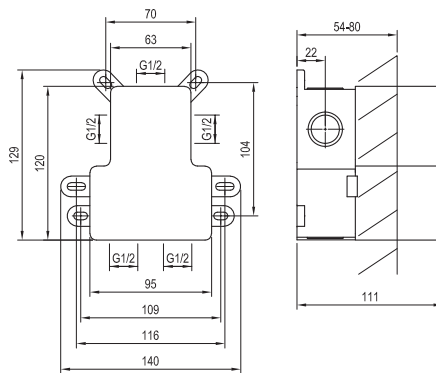

Order No.	Type	Design	Flow rate	Size of packaging (cm)	Gross weight (kg)	Price incl. VAT
X070234	RB 07E.50 Basic body for concealed faucets, R-box Vertical O2			14,2x14x11,7	1.4	229,00
X070208	ES 065.00CR.O2.RB07E Concealed faucet, 2-way w/o body	Chrome	12/12	26x15x7,5	0.8	199,00
X070251	ES 065.10WV.O2.RB07E Concealed faucet, 2-way w/o body	White Velvet	12/12	26x15x7,5	0.8	259,00
X070288	ES 065.20BLM.O2.RB07E Concealed faucet, 2-way w/o body	Black Matt	12/12	26x15x7,5	0.8	259,00
X070325	ES 065.20GB.O2.RB07E Concealed faucet, 2-way w/o body	Graphite Brushed	12/12	26x15x7,5	0.8	299,00
X070362	ES 065.60RGB.O2.RB07E Concealed faucet, 2-way w/o body	Rose Gold Brushed	12/12	26x15x7,5	0.8	325,00
X070221	EL 065.00CR.O2.RB07E Concealed faucet, 2-way w/o body	Chrome	12/12	26x15x8	0.86	199,00
X070264	EL 065.10WV.O2.RB07E Concealed faucet, 2-way w/o body	White Velvet	12/12	26x15x8	0.86	259,00
X070301	EL 065.20BLM.O2.RB07E Concealed faucet, 2-way w/o body	Black Matt	12/12	26x15x8	0.86	259,00
X070338	EL 065.20GB.O2.RB07E Concealed faucet, 2-way w/o body	Graphite Brushed	12/12	26x15x8	0.86	299,00
X070375	EL 065.60RGB.O2.RB07E Concealed faucet, 2-way w/o body	Rose Gold Brushed	12/12	26x15x8	0.86	325,00