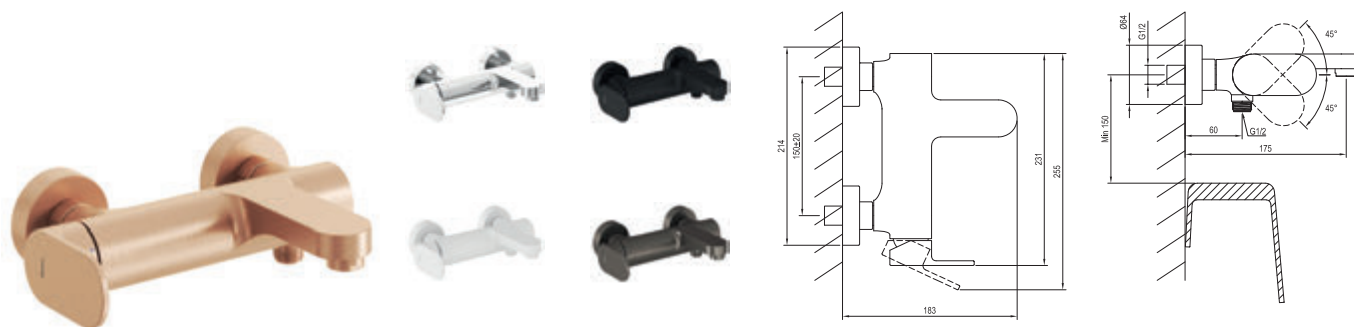

5

5 LET ZÁRUKA
NA BATERIE

SOFT MOVE

Eleganta

Order No.	Type	Design	Flow rate	Size of packaging (cm)	Gross weight (kg)	Price incl. VAT
X070213	EL 022.00CR Wall-mounted bathtub faucet, w/o set	Chrome	13/22	27x24,4x7	2.6	369,00
X070256	EL 022.10WV Wall-mounted bathtub faucet, w/o set	White Velvet	13/22	27x24,4x7	2.6	479,00
X070293	EL 022.20BLM Wall-mounted bathtub faucet, w/o set	Black Matt	13/22	27x24,4x7	2.6	479,00
X070330	EL 022.20GB Wall-mounted bathtub faucet, w/o set	Graphite Brushed	13/22	27x24,4x7	2.6	549,00
X070367	EL 022.60RGB Wall-mounted bathtub faucet, w/o set	Rose Gold Brushed	13/22	27x24,4x7	2.6	595,00