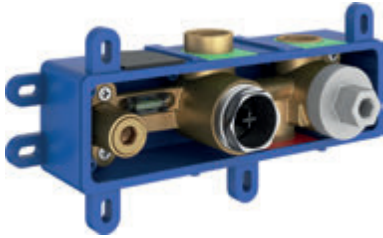

Order No.	Type	Design	Flow rate	Size of packaging (cm)	Gross weight (kg)	Price incl. VAT
X070233	RB 07D.50 Basic body for concealed faucets, R-box Horizontal			25,7x11x11,5	1.85	279,00
X070207	ES 065.00CR.O2.RB07D.+S Concealed faucet, 2-way w/o body, with set	Chrome	10/16	32x22,5x8	1.7	379,00
X070250	ES 065.10WV.O2.RB07D.+S Concealed faucet, 2-way w/o body, with set	White Velvet	10/16	32x22,5x8	1.7	489,00
X070287	ES 065.20BLM.O2.RB07D.+S Concealed faucet, 2-way w/o body, with set	Black Matt	10/16	32x22,5x8	1.7	489,00
X070324	ES 065.20GB.O2.RB07D.+S Concealed faucet, 2-way w/o body, with set	Graphite Brushed	10/16	32x22,5x8	1.7	565,00
X070361	ES 065.60RGB.O2.RB07D.+S Concealed faucet, 2-way w/o body, with set	Rose Gold Brushed	10/16	32x22,5x8	1.7	599,00
X070202	ES 068.00CR.O3.RB07D.+S Concealed faucet, 3-way w/o body, with set	Chrome	10/17/16	32x22,5x8	1.7	375,00
X070245	ES 068.10WV.O3.RB07D.+S Concealed faucet, 3-way w/o body, with set	White Velvet	10/17/16	32x22,5x8	1.7	489,00
X070282	ES 068.20BLM.O3.RB07D.+S Concealed faucet, 3-way w/o body, with set	Black Matt	10/17/16	32x22,5x8	1.7	489,00
X070319	ES 068.20GB.O3.RB07D.+S Concealed faucet, 3-way w/o body, with set	Graphite Brushed	10/17/16	32x22,5x8	1.7	565,00
X070356	ES 068.60RGB.O3.RB07D.+S Concealed faucet, 3-way w/o body, with set	Rose Gold Brushed	10/17/16	32x22,5x8	1.7	599,00
X070220	EL 065.00CR.O2.RB07D.+S Concealed faucet, 2-way w/o body, with set	Chrome	10/18	32x22,5x8	1.74	375,00
X070263	EL 065.10WV.O2.RB07D.+S Concealed faucet, 2-way w/o body, with set	White Velvet	10/18	32x22,5x8	1.74	489,00
X070300	EL 065.20BLM.O2.RB07D.+S Concealed faucet, 2-way w/o body, with set	Black Matt	10/18	32x22,5x8	1.74	485,00
X070337	EL 065.20GB.O2.RB07D.+S Concealed faucet, 2-way w/o body, with set	Graphite Brushed	10/18	32x22,5x8	1.74	565,00
X070374	EL 065.60RGB.O2.RB07D.+S Concealed faucet, 2-way w/o body, with set	Rose Gold Brushed	10/18	32x22,5x8	1.74	599,00
X070216	EL 068.00CR.O3.RB07D.+S Concealed faucet, 3-way w/o body, with set	Chrome	10/17/18	32x22,5x8	1.74	375,00
X070259	EL 068.10WV.O3.RB07D.+S Concealed faucet, 3-way w/o body, with set	White Velvet	10/17/18	32x22,5x8	1.74	489,00
X070296	EL 068.20BLM.O3.RB07D.+S Concealed faucet, 3-way w/o body, with set	Black Matt	10/17/18	32x22,5x8	1.74	489,00
X070333	EL 068.20GB.O3.RB07D.+S Concealed faucet, 3-way w/o body, with set	Graphite Brushed	10/17/18	32x22,5x8	1.74	565,00
X070370	EL 068.60RGB.O3.RB07D.+S Concealed faucet, 3-way w/o body, with set	Rose Gold Brushed	10/17/18	32x22,5x8	1.74	599,00