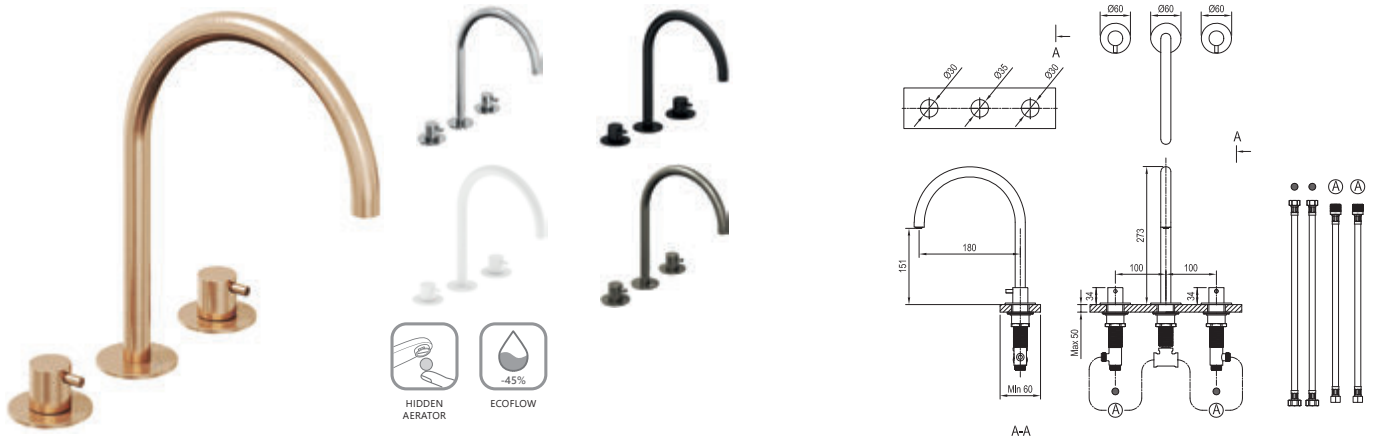

Order No.	Type	Design	Flow rate	Size of packaging (cm)	Gross weight (kg)	Price incl. VAT
X070195	ES 018.00CR Washbasin faucet 3-hole 270 mm, w/o pop-up waste	Chrome	5	41,3x23x7,4	2,4	539,00
X070238	ES 018.10WV Washbasin faucet 3-hole 270 mm, w/o pop-up waste	White Velvet	5	41,3x23x7,4	2,4	699,00
X070275	ES 018.20BLM Washbasin faucet 3-hole 270 mm, w/o pop-up waste	Black Matt	5	41,3x23x7,4	2,4	699,00
X070312	ES 018.20GB Washbasin faucet 3-hole 270mm, w/o pop-up waste	Graphite Brushed	5	41,3x23x7,4	2,4	799,00
X070349	ES 018.60RGB Washbasin faucet 3-hole 270 mm, w/o pop-up waste	Rose Gold Brushed	5	41,3x23x7,4	2,4	899,00