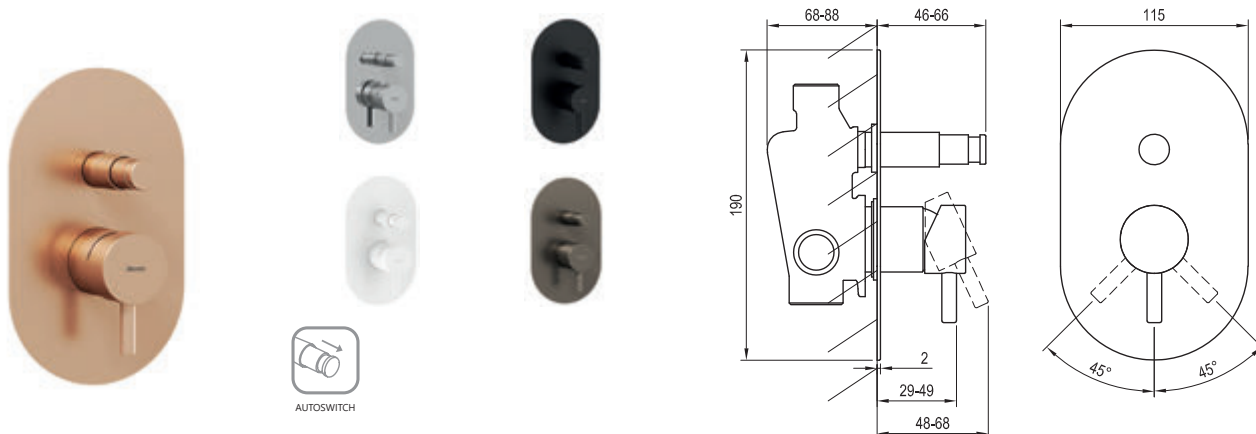

Order No.	Type	Design	Flow rate	Size of packaging (cm)	Gross weight (kg)	Price incl. VAT
X070204	ES 061.00CR.O2 Concealed faucet, automat, 2-way with body	Chrome	19/22	19,6x14,2x8,2	1.5	249,00
X070247	ES 061.10WV.O2 Concealed faucet, automat, 2-way with body	White Velvet	19/22	19,6x14,2x8,2	1.5	325,00
X070284	ES 061.20BLM.O2 Concealed faucet, automat, 2-way with body	Black Matt	19/22	19,6x14,2x8,2	1.5	319,00
X070321	ES 061.20GB.O2 Concealed faucet, automat, 2-way with body	Graphite Brushed	19/22	19,6x14,2x8,2	1.5	375,00
X070358	ES 061.60RGB.O2 Concealed faucet, automat, 2-way with body	Rose Gold Brushed	19/22	19,6x14,2x8,2	1.5	399,00