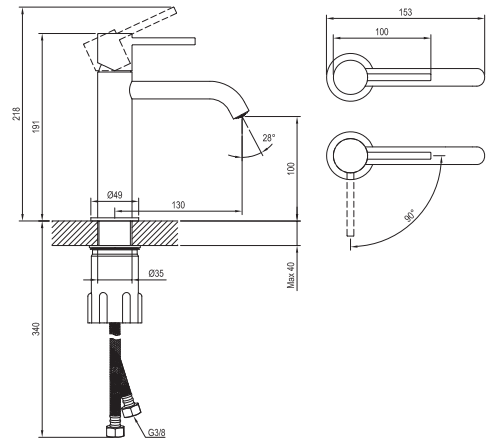

Order No.	Type	Design	Flow rate	Size of packaging (cm)	Gross weight (kg)	Price incl. VAT
X070394	ES 012.01CR Washbasin faucet BeCool 190 mm, w/o pop-up waste	Chrome	5	35,3x23x7,4	1.13	239,00
X070395	ES 012.11WV Washbasin faucet BeCool 190 mm, w/o pop-up waste	White Velvet	5	35,3x23x7,4	1.13	309,00
X070396	ES 012.21BLM Washbasin faucet BeCool 190 mm, w/o pop-up waste	Black Matt	5	35,3x23x7,4	1.13	309,00
X070397	ES 012.21GB Washbasin faucet BeCool 190 mm, w/o pop-up waste	Graphite Brushed	5	35,3x23x7,4	1.13	359,00
X070398	ES 012.61RGB Washbasin faucet BeCool 190 mm, w/o pop-up waste	Rose Gold Brushed	5	35,3x23x7,4	1.13	379,00