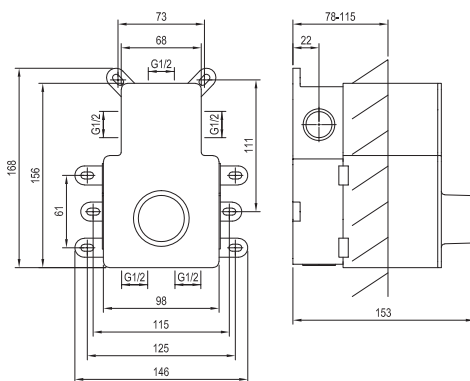

Order No.	Type	Design	Flow rate	Size of packaging (cm)	Gross weight (kg)	Price incl. VAT
<b>X070231</b>	RB 07B.50 Basic body for washbasin concealed faucets, R-box Basin			25,7x11x11,5	1.2	209,00
<b>X070198</b>	ES 019.00CR.O1.RB07B Washbasin concealed faucet, w/o body	Chrome	5	32x22,5x8	0.93	199,00
<b>X070241</b>	ES 019.10WV.O1.RB07B Washbasin concealed faucet, w/o body	White Velvet	5	32x22,5x8	0.93	259,00
<b>X070278</b>	ES 019.20BLM.O1.RB07B Washbasin concealed faucet, w/o body	Black Matt	5	32x22,5x8	0.93	255,00
<b>X070315</b>	ES 019.20GB.O1.RB07B Washbasin concealed faucet, w/o body	Graphite Brushed	5	32x22,5x8	0.93	299,00
<b>X070352</b>	ES 019.60RGB.O1.RB07B Washbasin concealed faucet, w/o body	Rose Gold Brushed	5	32x22,5x8	0.93	319,00
<b>X070212</b>	EL 019.00CR.O1.RB07B Washbasin concealed faucet, w/o body	Chrome	5	32x22,5x8	1.69	295,00
<b>X070255</b>	EL 019.10WV.O1.RB07B Washbasin concealed faucet, w/o body	White Velvet	5	32x22,5x8	1.69	379,00
<b>X070292</b>	EL 019.20BLM.O1.RB07B Washbasin concealed faucet, w/o body	Black Matt	5	32x22,5x8	1.69	379,00
<b>X070329</b>	EL 019.20GB.O1.RB07B Washbasin concealed faucet, w/o body	Graphite Brushed	5	32x22,5x8	1.69	435,00
<b>X070366</b>	EL 019.60RGB.O1.RB07B Washbasin concealed faucet, w/o body	Rose Gold Brushed	5	32x22,5x8	1.69	465,00