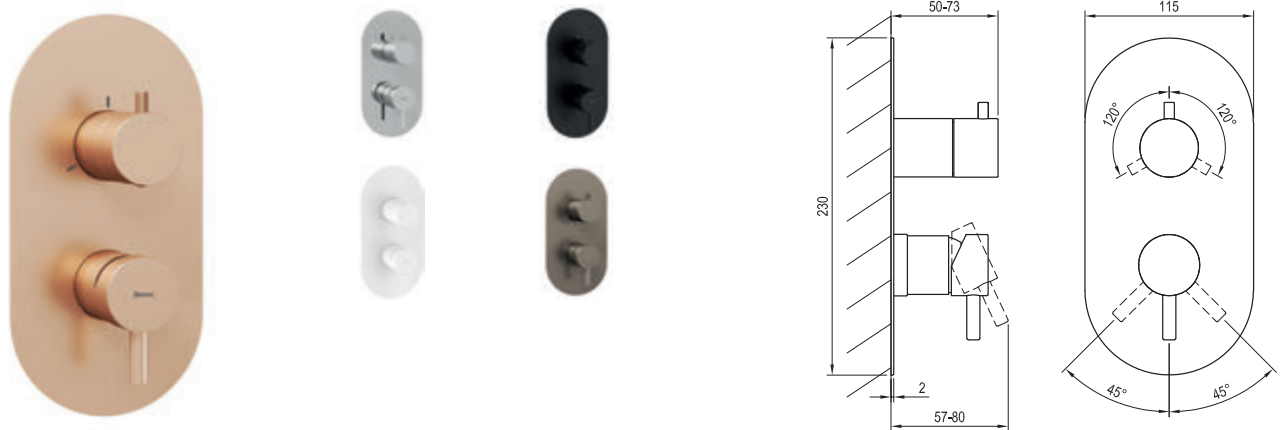

Order No.	Type	Design	Flow rate	Size of packaging (cm)	Gross weight (kg)	Price incl. VAT
<b>X070208</b>	ES 065.00CR.O2.RB07E Concealed faucet, 2-way w/o body	Chrome	12/12	26x15x7,5	0.8	199,00
<b>X070251</b>	ES 065.10WV.O2.RB07E Concealed faucet, 2-way w/o body	White Velvet	12/12	26x15x7,5	0.8	259,00
<b>X070288</b>	ES 065.20BLM.O2.RB07E Concealed faucet, 2-way w/o body	Black Matt	12/12	26x15x7,5	0.8	259,00
<b>X070325</b>	ES 065.20GB.O2.RB07E Concealed faucet, 2-way w/o body	Graphite Brushed	12/12	26x15x7,5	0.8	299,00
<b>X070362</b>	ES 065.60RGB.O2.RB07E Concealed faucet, 2-way w/o body	Rose Gold Brushed	12/12	26x15x7,5	0.8	325,00
<b>X070234</b>	RB 07E.50 Basic body for concealed faucets, R-box Vertical O2			14,2x14x11,7	1.4	229,00