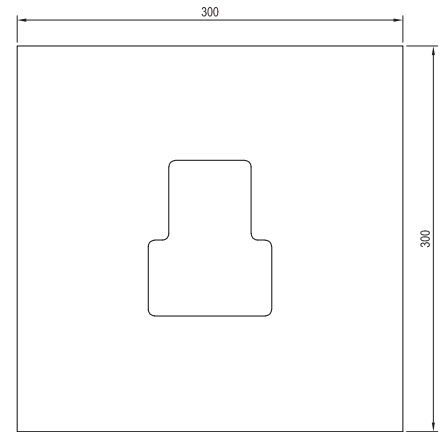

Order No.	Type	Design	Flow rate	Size of packaging (cm)	Gross weight (kg)	Price incl. VAT
X070234	RB 07E.50 Basic body for concealed faucets, R-box Vertical O2			14,2x14x11,7	1.4	229,00
X070208	ES 065.00CR.O2.RB07E Concealed faucet, 2-way w/o body	Chrome	12/12	26x15x7,5	0.8	199,00
X070251	ES 065.10WV.O2.RB07E Concealed faucet, 2-way w/o body	White Velvet	12/12	26x15x7,5	0.8	259,00
X070288	ES 065.20BLM.O2.RB07E Concealed faucet, 2-way w/o body	Black Matt	12/12	26x15x7,5	0.8	259,00
X070325	ES 065.20GB.O2.RB07E Concealed faucet, 2-way w/o body	Graphite Brushed	12/12	26x15x7,5	0.8	299,00
X070362	ES 065.60RGB.O2.RB07E Concealed faucet, 2-way w/o body	Rose Gold Brushed	12/12	26x15x7,5	0.8	325,00
X070221	EL 065.00CR.O2.RB07E Concealed faucet, 2-way w/o body	Chrome	12/12	26x15x8	0.86	199,00
X070264	EL 065.10WV.O2.RB07E Concealed faucet, 2-way w/o body	White Velvet	12/12	26x15x8	0.86	259,00
X070301	EL 065.20BLM.O2.RB07E Concealed faucet, 2-way w/o body	Black Matt	12/12	26x15x8	0.86	259,00
X070338	EL 065.20GB.O2.RB07E Concealed faucet, 2-way w/o body	Graphite Brushed	12/12	26x15x8	0.86	299,00
X070375	EL 065.60RGB.O2.RB07E Concealed faucet, 2-way w/o body	Rose Gold Brushed	12/12	26x15x8	0.86	325,00