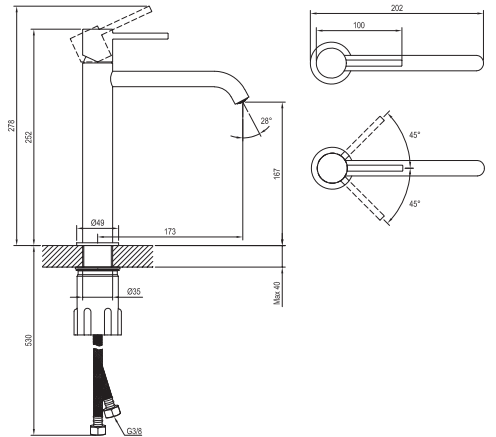

Order No.	Type	Design	Flow rate	Size of packaging (cm)	Gross weight (kg)	Price incl. VAT
X070389	ES 014.00CR Washbasin faucet 250 mm, w/o pop-up waste	Chrome	5	41,3x23x7,4	1.38	279,00
X070390	ES 014.10WV Washbasin faucet 250 mm, w/o pop-up waste	White Velvet	5	41,3x23x7,4	1.38	365,00
X070392	ES 014.20BLM Washbasin faucet 250 mm, w/o pop-up waste	Black Matt	5	41,3x23x7,4	1.38	365,00
X070391	ES 014.20GB Washbasin faucet 250 mm, w/o pop-up waste	Graphite Brushed	5	41,3x23x7,4	1.38	419,00
X070393	ES 014.60RGB Washbasin faucet 250 mm, w/o pop-up waste	Rose Gold Brushed	5	41,3x23x7,4	1.38	449,00