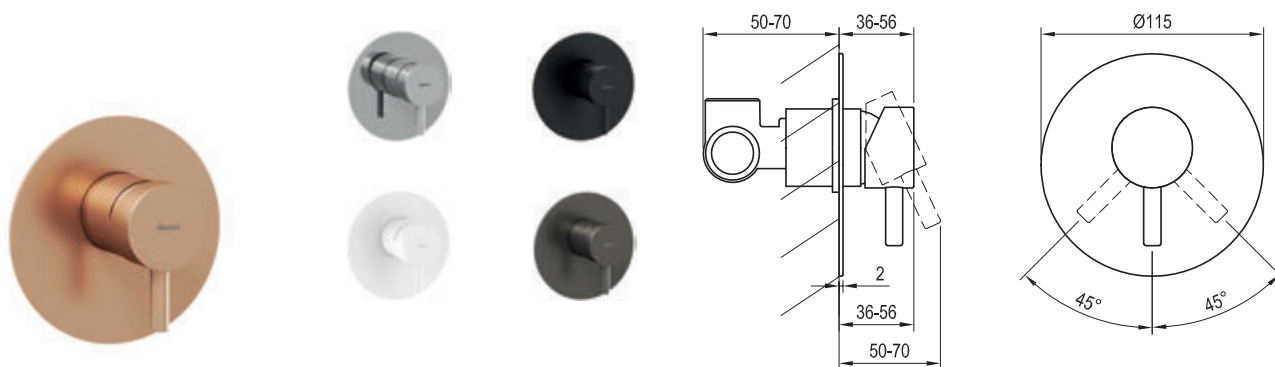

Order No.	Type	Design	Flow rate	Size of packaging (cm)	Gross weight (kg)	Price incl. VAT
X070205	ES 062.00CR.O1 Concealed faucet, 1-way with body	Chrome	25	19,6x14,2x8,2	0.75	159,00
X070248	ES 062.10WV.O1 Concealed faucet, 1-way with body	White Velvet	25	19,6x14,2x8,2	0.75	199,00
X070285	ES 062.20BLM.O1 Concealed faucet, 1-way with body	Black Matt	25	19,6x14,2x8,2	0.75	199,00
X070322	ES 062.20GB.O1 Concealed faucet, 1-way with body	Graphite Brushed	25	19,6x14,2x8,2	0.75	235,00
X070359	ES 062.60RGB.O1 Concealed faucet, 1-way with body	Rose Gold Brushed	25	19,6x14,2x8,2	0.75	249,00

Flow rates ES 061.XX.O2: outlet 1/outlet 2
The flow rate is given in l/min at a pressure of 0.3 MPa. Products are delivered within 14 days as standard. Prices are quoted in EUR.