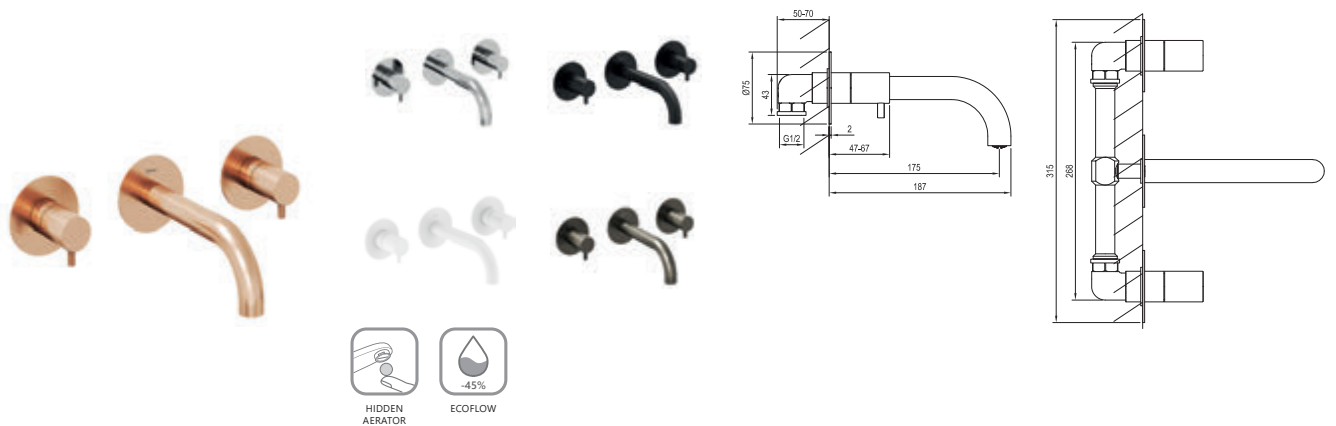

Order No.	Type	Design	Flow rate	Size of packaging (cm)	Gross weight (kg)	Price incl. VAT
X070196	ES 019.00CR.O1 Washbasin concealed faucet, with body	Chrome	5	41,3x23x7,4	2,05	479,00
X070239	ES 019.10WV.O1 Washbasin concealed faucet, with body	White Velvet	5	41,3x23x7,4	2,05	619,00
X070276	ES 019.20BLM.O1 Washbasin concealed faucet, with body	Black Matt	5	41,3x23x7,4	2,05	619,00
X070313	ES 019.20GB.O1 Washbasin concealed faucet, with body	Graphite Brushed	5	41,3x23x7,4	2,05	719,00
X070350	ES 019.60RGB.O1 Washbasin concealed faucet, with body	Rose Gold Brushed	5	41,3x23x7,4	2,05	769,00