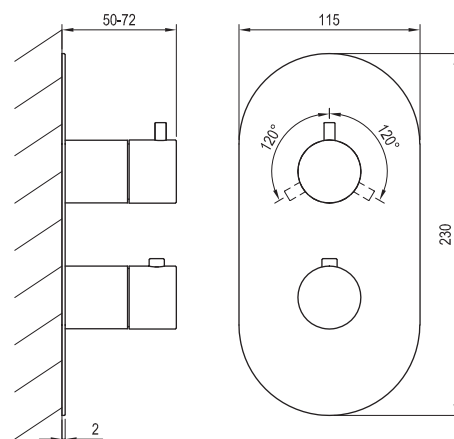

Order No.	Type	Design	Flow rate	Size of packaging (cm)	Gross weight (kg)	Price incl. VAT
X070209	ES 067.00CR.O3.RB07C Thermostatic concealed faucet, 3-way w/o body	Chrome	22/22/22	26x15x7,5	1	299,00
X070252	ES 067.10WV.O3.RB07C Thermostatic concealed faucet, 3-way w/o body	White Velvet	22/22/22	26x15x7,5	1	389,00
X070289	ES 067.20BLM.O3.RB07C Thermostatic concealed faucet, 3-way w/o body	Black Matt	22/22/22	26x15x7,5	1	389,00
X070326	ES 067.20GB.O3.RB07C Thermostatic concealed faucet, 3-way w/o body	Graphite Brushed	22/22/22	26x15x7,5	1	449,00
X070363	ES 067.60RGB.O3.RB07C Thermostatic concealed faucet, 3-way w/o body	Rose Gold Brushed	22/22/22	26x15x7,5	1	479,00
X070232	RB 07C.50 Basic body for thermostatic concealed faucets, R-box Termo			15,7x17x15,7	2,67	449,00

Flow rates ES 063.XX.O2.RB07C: outlet 1/outlet 2

Flow rates ES 067.XX.O3.RB07C: outlet 1/outlet 2/outlet 3

The flow rate is given in l/min at a pressure of 0.3 MPa. Products are delivered within 14 days as standard. Prices are quoted in EUR.