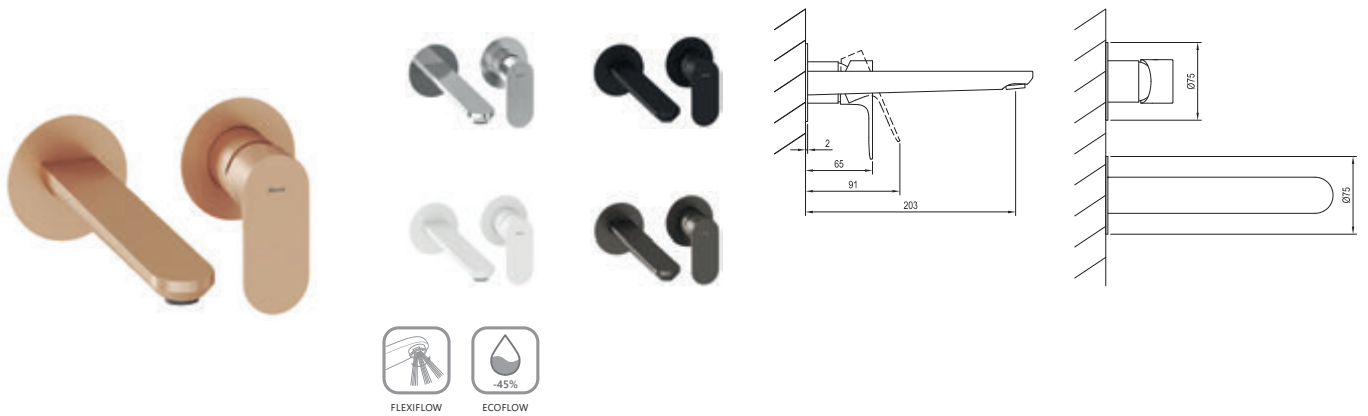

Order No.	Type	Design	Flow rate	Size of packaging (cm)	Gross weight (kg)	Price incl. VAT
X070212	EL 019.00CR.O1.RB07B Washbasin concealed faucet, w/o body	Chrome	5	32x22,5x8	1.69	295,00
X070255	EL 019.10WV.O1.RB07B Washbasin concealed faucet, w/o body	White Velvet	5	32x22,5x8	1.69	379,00
X070292	EL 019.20BLM.O1.RB07B Washbasin concealed faucet, w/o body	Black Matt	5	32x22,5x8	1.69	379,00
X070329	EL 019.20GB.O1.RB07B Washbasin concealed faucet, w/o body	Graphite Brushed	5	32x22,5x8	1.69	435,00
X070366	EL 019.60RGB.O1.RB07B Washbasin concealed faucet, w/o body	Rose Gold Brushed	5	32x22,5x8	1.69	465,00
X070231	RB 07B.50 Basic body for washbasin concealed faucets, R-box Basin			25,7x11x11,5	1.2	209,00