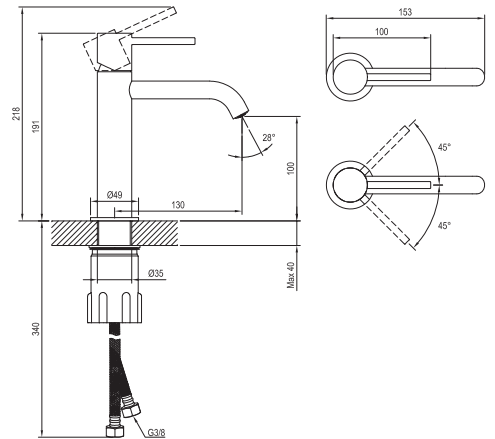

### Don't miss

1. Standing washbasin faucets have 25 mm ceramic cartridge and flexible 450 mm connecting hoses with a thread diameter of G3/8.
2. The faucets can be color-matched with the accessories - washbasin waste plugs and waste trap, angle valve, bathtub waste set with Bowden control and shower tray siphon.
3. Concealed faucets have the code of the compatible R-box in their product name, so you can't go wrong when choosing one.
4. Washbasin standing faucets are also available in the BeCool variant, which saves hot water consumption by releasing only cold water when the lever is moved upwards in the middle position.
5. Faucets ES 065.00.O2.RB07D.+S ES 068.00.O3.RB07D.+S include a set - hose, hand shower and integrated shower holder.