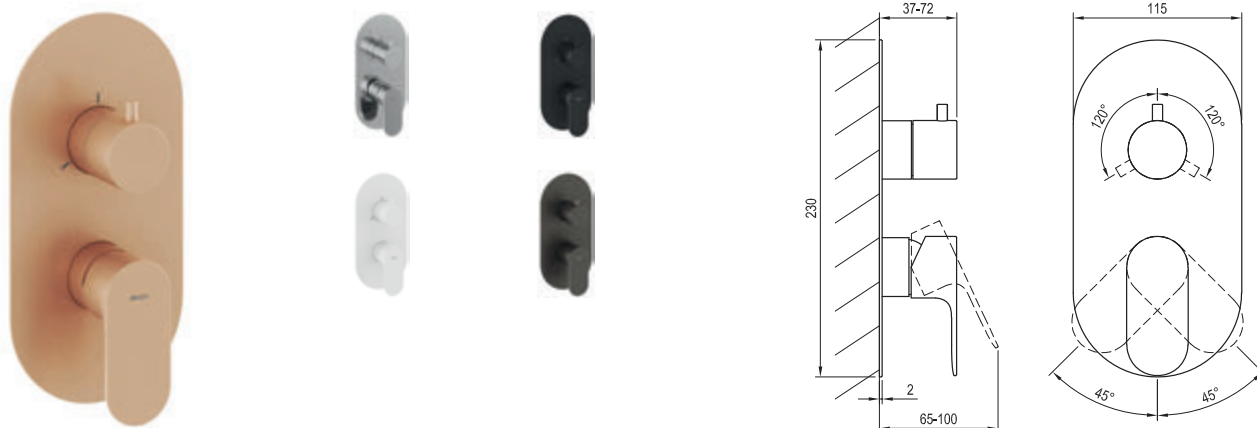

Order No.	Type	Design	Flow rate	Size of packaging (cm)	Gross weight (kg)	Price incl. VAT
X070217	EL 068.00CR.O3.RB07F Concealed faucet, 3-way w/o body	Chrome	22/22/22	26x15x7,5	1.05	275,00
X070260	EL 068.10WV.O3.RB07F Concealed faucet, 3-way w/o body	White Velvet	22/22/22	26x15x7,5	1.05	355,00
X070297	EL 068.20BLM.O3.RB07F Concealed faucet, 3-way w/o body	Black Matt	22/22/22	26x15x7,5	1.05	349,00
X070334	EL 068.20GB.O3.RB07F Concealed faucet, 3-way w/o body	Graphite Brushed	22/22/22	26x15x7,5	1.05	409,00
X070371	EL 068.60RGB.O3.RB07F Concealed faucet, 3-way w/o body	Rose Gold Brushed	22/22/22	26x15x7,5	1.05	435,00
X070235	RB 07F.50 Basic body for concealed faucets, R-box Vertical O2/O3			15,7x17x15,7	2.77	375,00

Flow rates EL 065.XX.O2.RB07E: outlet 1/outlet 2

Flow rates EL 068.XX.O3.RB07F outlet 1/outlet 2/outlet 3

The flow rate is given in l/min at a pressure of 0.3 MPa. Products are delivered within 14 days as standard.