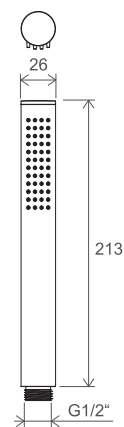

EASYCLEAN

Order No.	Type	Design	Flow rate	Size of packaging (cm)	Gross weight (kg)	Price incl. VAT
<b>X07P687</b>	980.10WV Head shower round, brass, 250 mm	White Velvet	12	27x28x8	1.53	399,00
<b>X07P675</b>	980.20BLM Head shower round, brass, 250 mm	Black Matt	12	27x28x8	1.53	385,00
<b>X07P699</b>	980.20GB Head shower round, brass, 250 mm	Graphite Brushed	12	27x28x8	1.53	449,00
<b>X07P711</b>	980.60RGB Head shower round, brass, 250 mm	Rose Gold Brushed	12	27x28x8	1.53	469,00

# Showers and accessories

Order No.	Type	Design	Flow rate	Size of packaging (cm)	Gross weight (kg)	Price incl. VAT
<b>X07P682</b>	951.10WV Hand shower round, brass	White Velvet	12	24x4x5,5	0.15	109,00
<b>X07P670</b>	951.20BLM Hand shower round, brass	Black Matt	12	24x4x5,5	0.15	105,00
<b>X07P694</b>	951.20GB Hand shower round, brass	Graphite Brushed	12	24x4x5,5	0.15	115,00
<b>X07P706</b>	951.60RGB Hand shower round, brass	Rose Gold Brushed	12	24x4x5,5	0.15	125,00

EASYCLEAN

AIR

CuZn

METAL  
DESIGN

Order No.	Type	Design	Flow rate	Size of packaging (cm)	Gross weight (kg)	Price incl. VAT
<b>X07P007</b>	957.00CR Hand shower Air, 1 function	chrome	15	4x4x25	0.17	29,00

Order No.	Type	Design	Size of packaging (cm)	Gross weight (kg)	Price incl. VAT
<b>X07P004</b>	701.00CR Wall-mounted shower outlet, brass	chrome	8x5,5x7	0.41	39,00
<b>X07P685</b>	701.11WV Wall-mounted shower outlet, brass	White Velvet	8x5,5x7	0.41	65,00
<b>X07P673</b>	701.21BLM Wall-mounted shower outlet, brass	Black Matt	8x5,5x7	0.41	59,00
<b>X07P697</b>	701.21GB Wall-mounted shower outlet, brass	Graphite Brushed	8x5,5x7	0.41	89,00
<b>X07P709</b>	701.61RGB Wall-mounted shower outlet, brass	Rose Gold Brushed	8x5,5x7	0.41	105,00